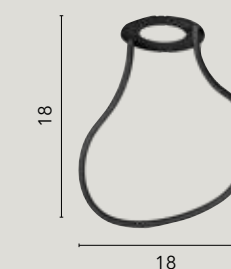

CP0000002
8031434751215
E27

Manico per pendel saliscendi nero
Handle for black pendel ups and downs