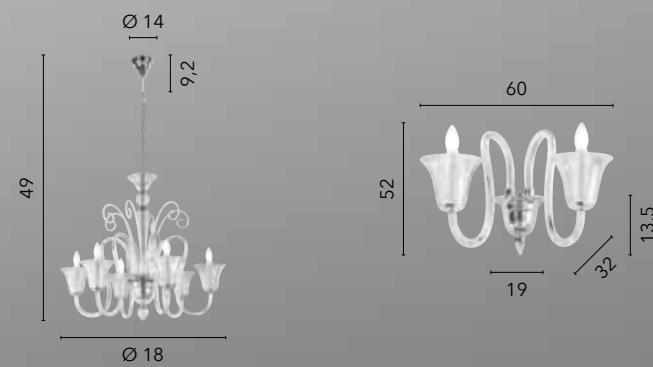

I-246/00700
8031414085453
1xE14

I-246/00300
8031414057191
1xE14

PALACE

/ Collezione finemente lavorata in vetro
extrachiaro con finiture cromo.

/ Collection finely worked in extra-clear glass
with chrome finishes.