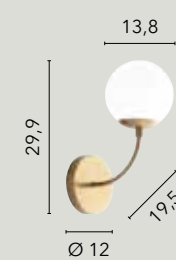

/ Collection in satin gold metal in a simple and modern design with opal blown glass diffusers.

I-THEMYS-U4
8031414870059
4xE14 LED
x3 heights

I-THEMYS-T2
8031414870035
2xE14 LED
x4 heights

I-THEMYS-AP1
8031414870066
1xE14 LED