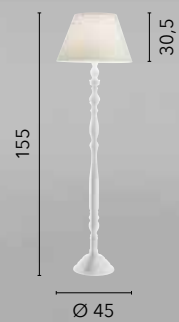

/ Floor lamp with stand made of oak with honey tones and white fabric lampshade.

I-STUDIOS/PT
8031440359825
1xE27

BOUTIQUE

/ Piantana in legno dalle linee modellate con finiture bianche e paralume in tessuto bianco.
/ Wooden floor lamp with shaped lines with white finishes and white fabric lampshade.