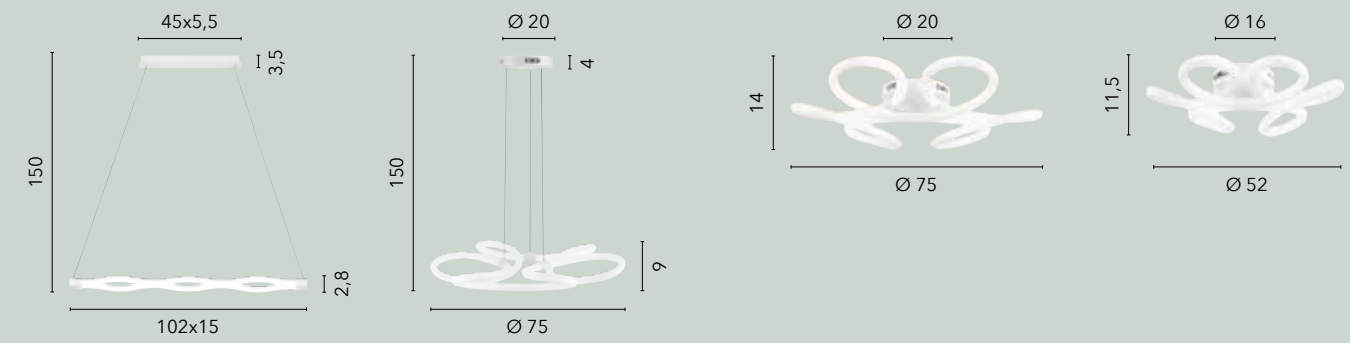

LED-HEAVEN-S102
8031414873500

LED 40W
5800 lm
4000K

LED-HEAVEN-S72
8031414873494

LED 90W
13200 lm
4000K

LED-HEAVEN-PL72
8031414873524

LED 90W
13200 lm
4000K

LED-HEAVEN-PL50
8031414873517

LED 60W
8700 lm
4000K

LED-HEAVEN-AP
8031414873463

LED 20W
2900 lm
4000K

LED-HEAVEN-L
8031414873487

LED 20W
2900 lm
4000K

LED-HEAVEN-PT
8031414873470

LED 30W
4400 lm
4000K