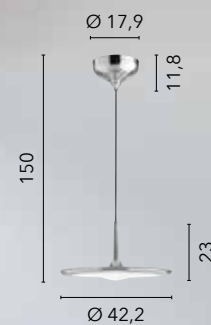

IKON

/ Collezione di design dalle forme stilizzate con struttura in metallo cromato e cavo in tessuto nero.

/ Design collection with stylized shapes with chromed metal frame and cable in black fabric.

LED-IKON-S CR
8031440363112

LED 36W
2880 lm
4000K

LED-IKON-PT CR
8031440363068

LED 36W
2880 lm
4000K