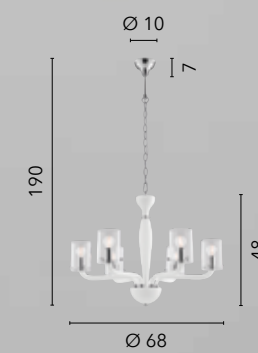

○ **I-AURORA-6 BCO**
8031440359627

⊘ **I-AURORA-6 TR**
8031440360012

6xE14