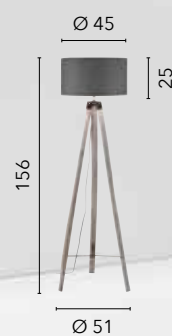

GALLERY

/ Lampada da terra con cavalletto realizzato in legno tortora decapè con paralume in tessuto dalle sfumature tortora.

/ Floor lamp with stand made of dove-grey wood pickles with fabric lampshade in dove-grey shades.

I-GALLERY/PT
8031440359856
1xE27