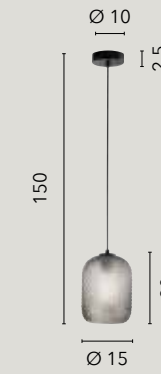

I-ASHFORD-S15 BCO
8031414874927

1xE27

1xE27

1xE27