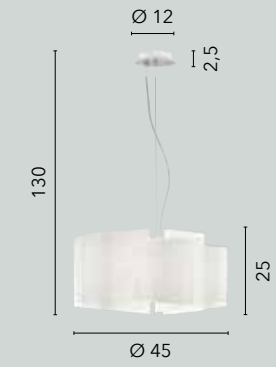

I-JOYCE/S3
8031440365000
3xE27