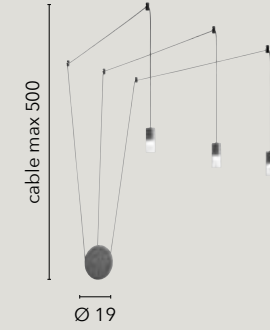

I-SPIDER-PL3
8031414869664
3xG9
12 pcs INCL