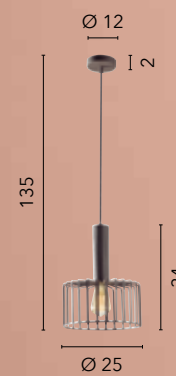

/ Suspension with elegant metal finishes in the coffee version.

I-DAYTON-S25 BRO
8031440365161
1xE27

I-DAYTON-S16 BRO
8031440365192
1xE27

HARLEM

/ Sospensione dalle linee stilizzate in metallo opaco con portalampade in rame.
/ Suspension with stylized lines in black metal with copper lamp holder.