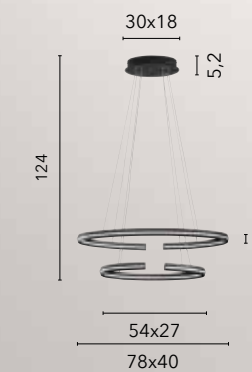

LED-CLARKE-S80C
8031414877751

LED 60W
6750 lm
3000K ●

LED-CLARKE-S80
8031414871513

LED 60W
6750 lm
4000K ●

LED 20W
2050 lm
3000K ●

LED-CLARKE-L
8031414871544

LED 20W
2050 lm
4000K ●