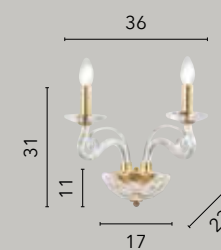

I-EPOQUE/AP2
8031440352277
2xE14