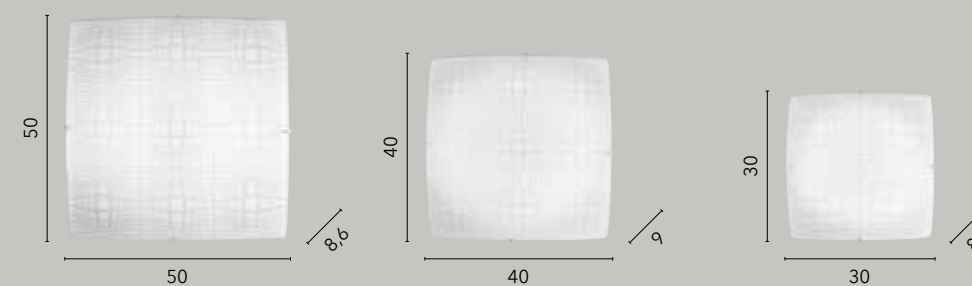

I-PROJECT/PL50
8031440363853
LED 46W
3020 lm
4000K

I-PROJECT/PL40
8031440363884
LED 36W
2450 lm
4000K

I-PROJECT/PL30
8031440363877
LED 24W
1640 lm
4000K