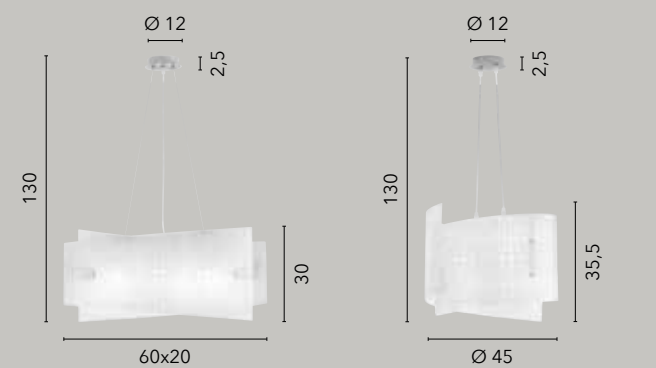

I-PROJECT/S60
8031440365123
4xE27

I-PROJECT/S45
8031440365154
2xE27