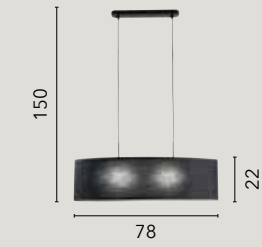

/ Collection of different configurations with metal structure and lampshades in white, black or grey fabric.

I-CAPITAL-S53-NER
8031414898220

I-CAPITAL-S38-NER
8031414898190

I-CAPITAL-S78-NER
8031414898251