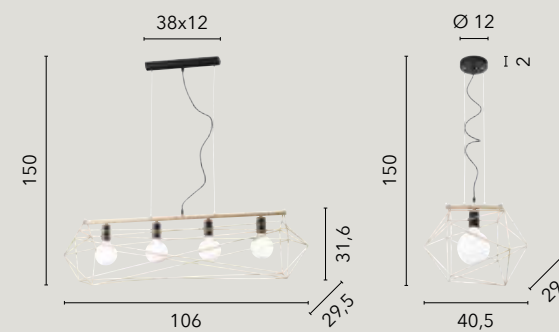

I-ABRAXAS-S4 BCO
8031414871674

I-ABRAXAS-S1 BCO
8031414871667

I-ABRAXAS-S4 ORO
8031414869121
4xE27

I-ABRAXAS-S1 ORO
8031414871629
1xE27

I-ABRAXAS-PL4 BCO
8031414871650

I-ABRAXAS-PL2 BCO
8031414871643

I-ABRAXAS-PL1 BCO
8031414872619

I-ABRAXAS-PL4 ORO
8031414869107
4xE27

I-ABRAXAS-PL2 ORO
8031414869091
2xE27

I-ABRAXAS-PL1 ORO
8031414872626
1xE27

I-ABRAXAS-L1 BCO
8031414871636

I-ABRAXAS-L1 ORO
8031414869114
1xE27