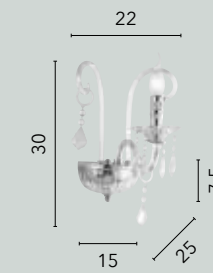

/ Glass collection embellished with K9 crystal pendants that add a touch of class to any type of setting.

I-246/00900
8031422681098
8xE14

I-246/00200
8031414057184
5xE14

I-246/00100
8031414057160
3xE14

I-246/00800
8031414085460
2xE14