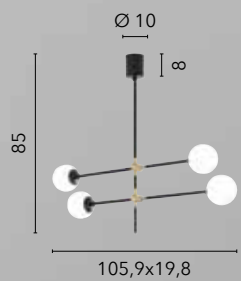

ANTITESI

/ Sospensione composta da steli orientabili in metallo nero e oro spazzolato con diffusori vetro soffiato opale che permettono di creare molteplici configurazioni per arredare gli ambienti in modo sempre differente.

/ Suspension composed of adjustable stems in black metal and brushed gold with opal blown glass diffusers that allow you to create multiple configurations to furnish the settings in a different way.

I-ANTITESI-S4
8031414863464

4xE14 LED

I-ANTITESI-S2
8031414863457

2xE14 LED