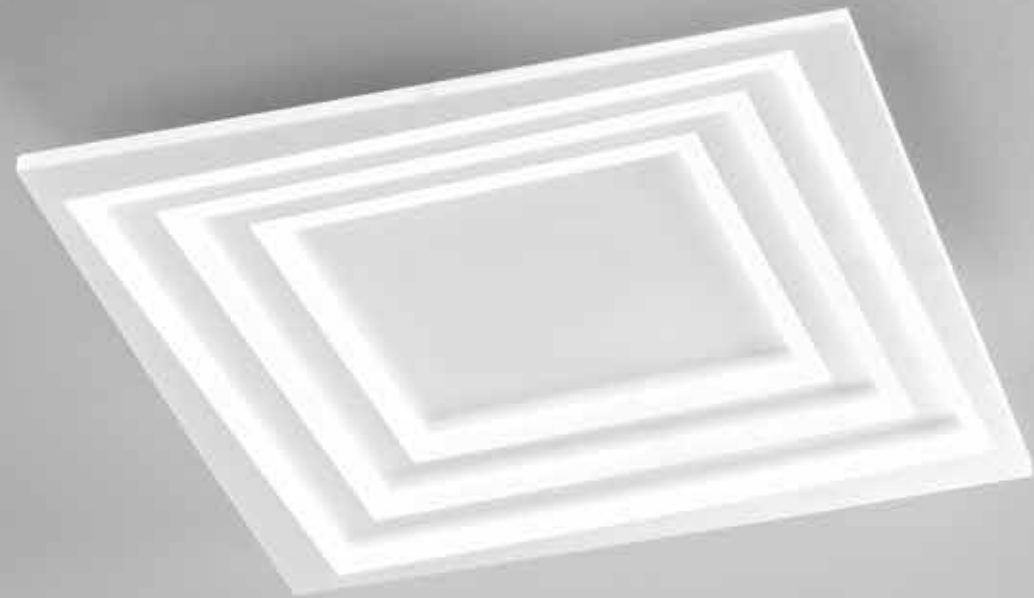

HYPNOTIC

/ Plafoniera in alluminio bianco con diffusore in acrilico.
Sistema cambio temperatura colore con interruttore interno.
/ Aluminum ceiling lamp white finish with acrylic diffuser.
Change color temperature system with internal switch.