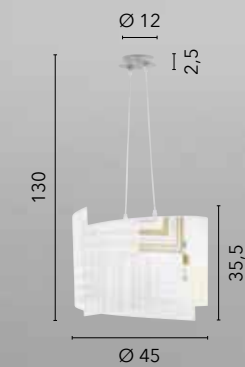

I-SEVENTY/S45
8031440365130
2xE27