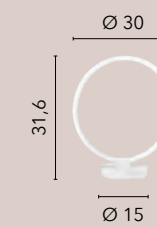

LED-FREDY-PL4
8031414884827
LED 60W
8000 lm
3000K 4000K 6500K

LED-FREDY-PL3
8031414884810
LED 40W
5200 lm
3000K 4000K 6500K

LED-FREDY-PL2
8031414884803
LED 30W
4370 lm
3000K 4000K 6500K

LED-FREDY-L3
8031414884841
LED 15W
1980 lm
3000K 4000K 6500K