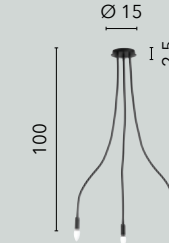

I-CLUB-S50 BCO
8031440362801

I-CLUB-S50 CR
8031440362818

1xE27

LOVER

/ Collezione dalle linee curve e sinuose in metallo flessibile rivestito in silicone nero o bianco.

/ Collection with curved and sinuous lines in flexible metal covered in black and white silicone.