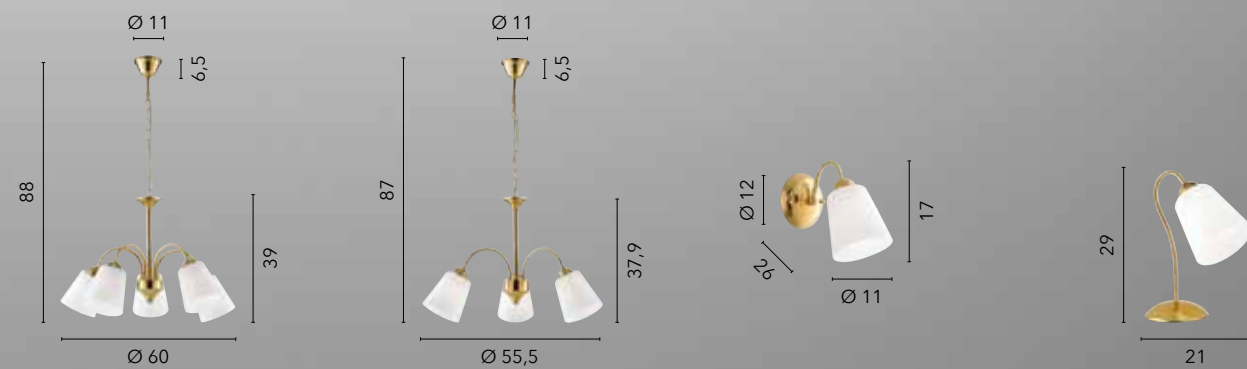

1162

/ Collezione in metallo disponibile con finitura in nickel o oro con diffusori in vetro soffiato bianco acidato.

/ Metal collection available with nickel or gold finish with frosted white blown glass diffusers.

	I-1162/5 NIK 8031414088942	I-1162/3 NIK 8031414088959	I-1162/AP NIK 8031414088973	I-1162/L NIK 8031414088966
	I-1162/5 ORO 8031414089116	I-1162/3 ORO 8031414089109	I-1162/AP ORO 8031414089093	I-1162/L ORO 8031414089086
	5xE14	3xE14	1xE14	1xE14