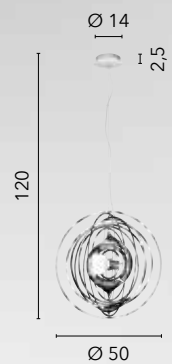

I-CLUB-S50 BCO
8031440362801

I-CLUB-S50 CR
8031440362818

1xE27

LOVER

/ Collezione dalle linee curve e sinuose in metallo flessibile rivestito in silicone nero o bianco.

/ Collection with curved and sinuous lines in flexible metal covered in black and white silicone.