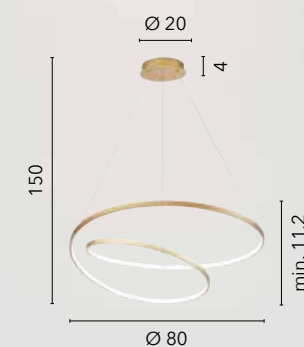

LED 40W
5440 lm
3000K 4000K 6500K ●●●

LIEVE

/ Collezione dalle forme circolari realizzata in alluminio bianco, oro o nero goffrato con diffusore in silicone.

/ Collection with circular shapes made of white, gold or black embossed aluminum with silicone diffuser.