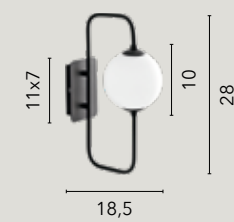

I-NEUTRON-AP
8031414870042
1xG9 LED