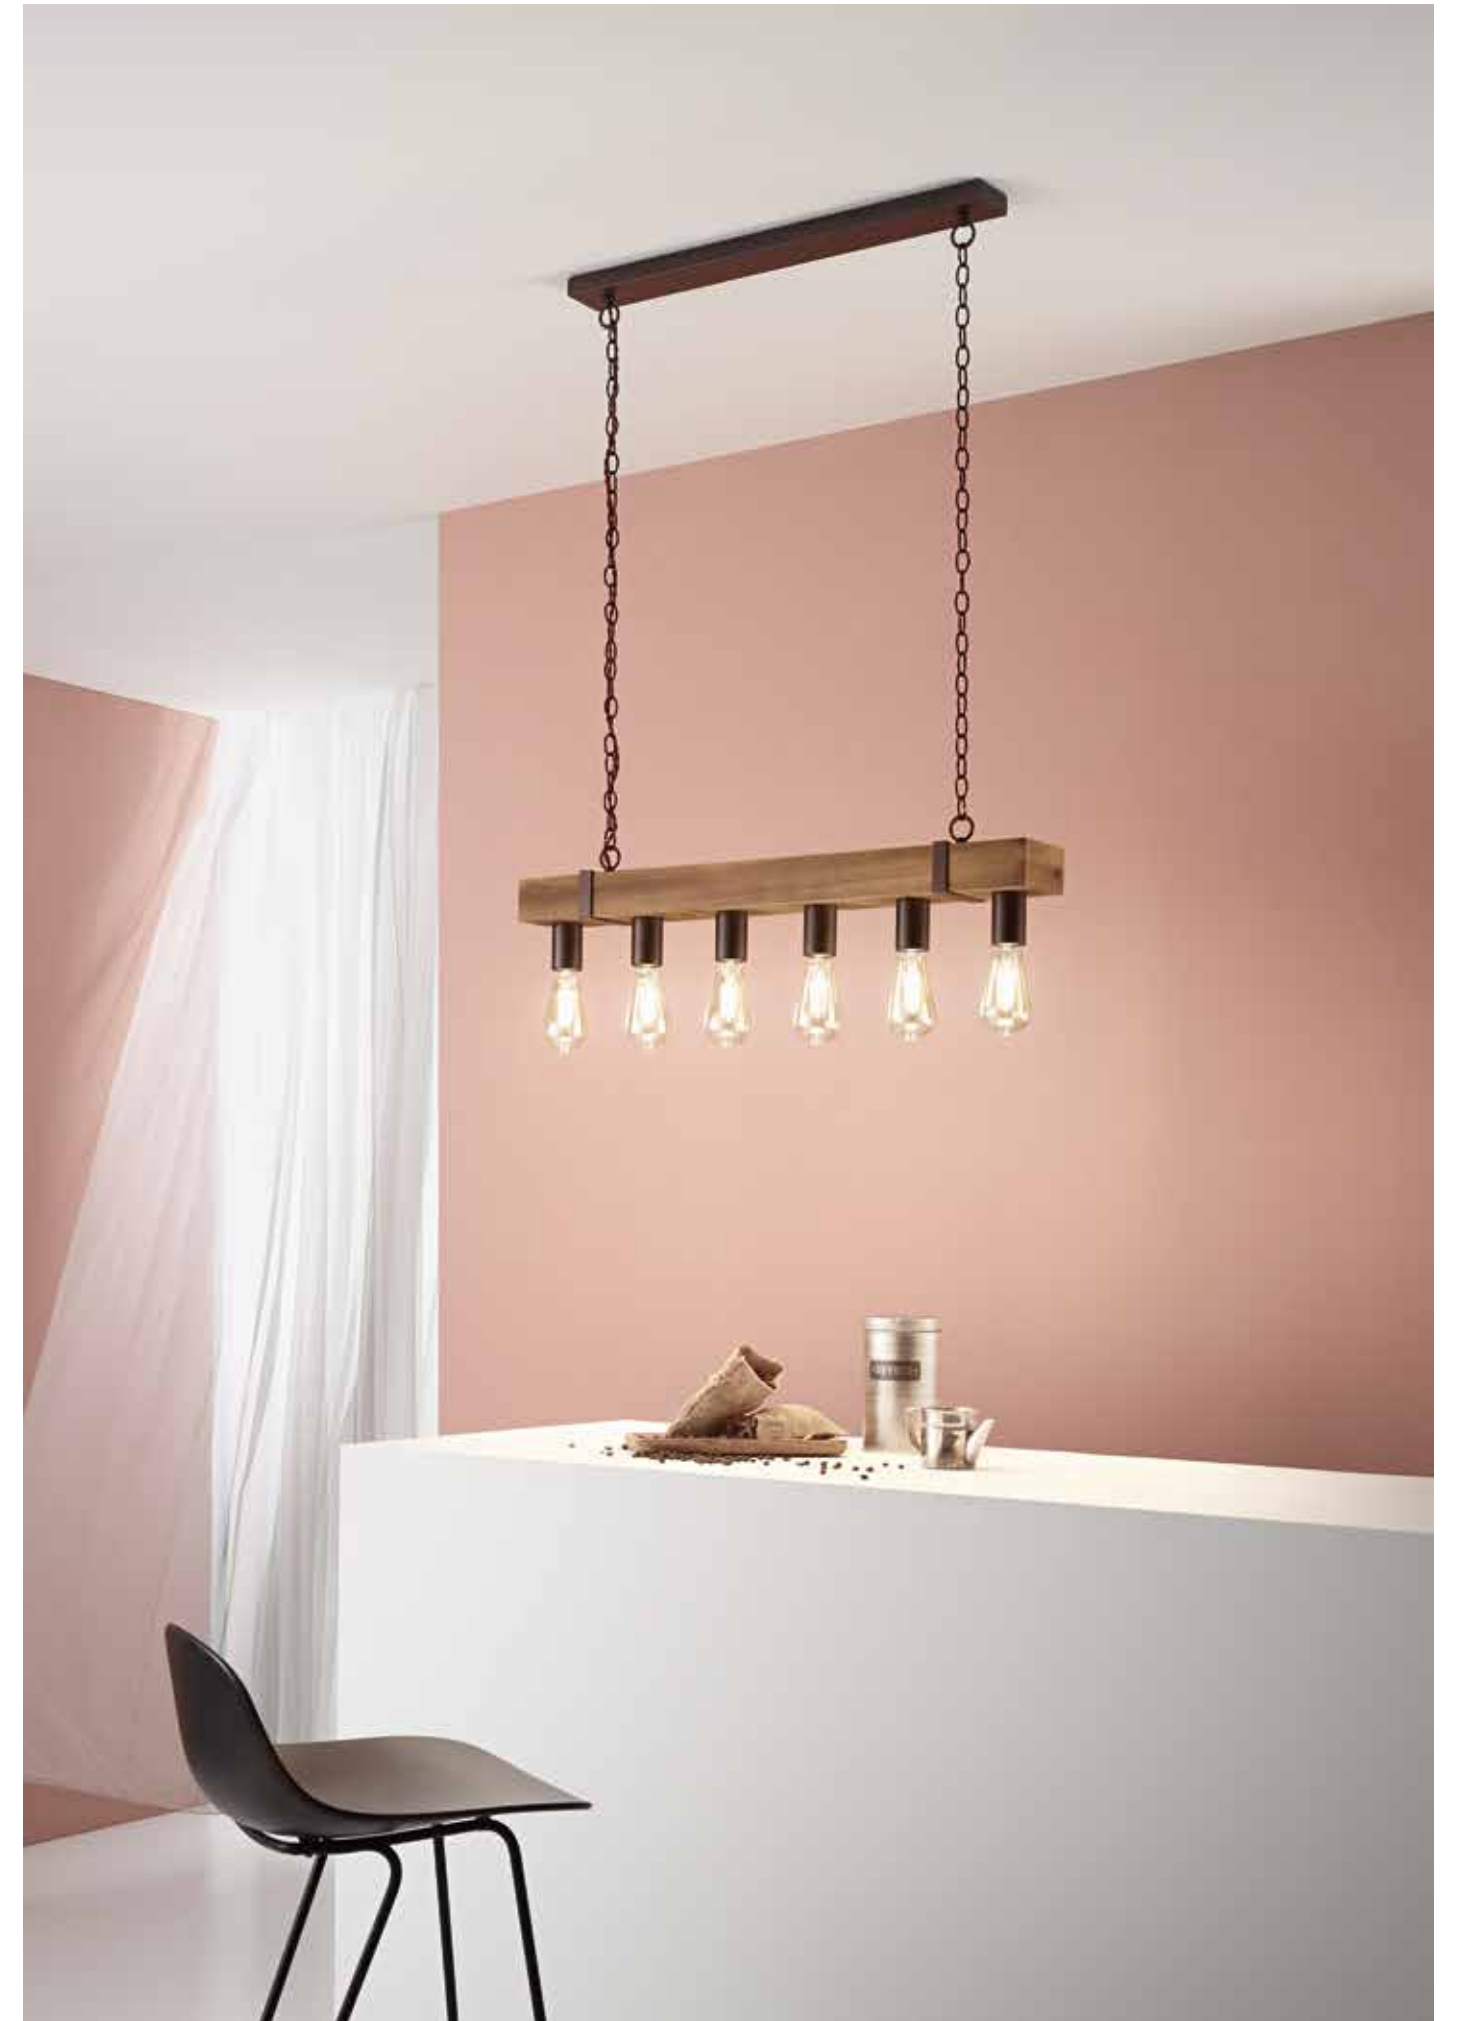

TEXAS

/ Collezione con struttura quadrata in legno antichizzato
caratterizzata da finiture in metallo colore moro.
/ Collection with square structure in antiques wood
characterized by dark metal finishes.