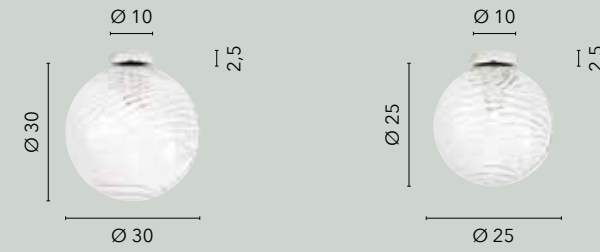

- **I-NEREIDE-G-PL30 CH**
  8031414874415
- **I-NEREIDE-G-PL25 CH**
  8031414874422
- **I-NEREIDE-G-PL30 TR**
  8031414874408
  1xE27 LED
- **I-NEREIDE-G-PL25 TR**
  8031414874439
  1xE27 LED