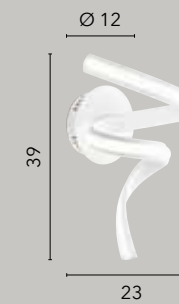

LED-MYSTRAL-AP

8031414868650

LED 15W
1770 lm
4000K