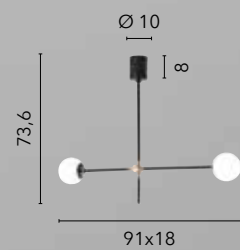

ANTITESI

/ Sospensione composta da steli orientabili in metallo nero e oro spazzolato con diffusori vetro soffiato opale che permettono di creare molteplici configurazioni per arredare gli ambienti in modo sempre differente.

/ Suspension composed of adjustable stems in black metal and brushed gold with opal blown glass diffusers that allow you to create multiple configurations to furnish the settings in a different way.

I-ANTITESI-S4
8031414863464

4xE14 LED

I-ANTITESI-S2
8031414863457

2xE14 LED