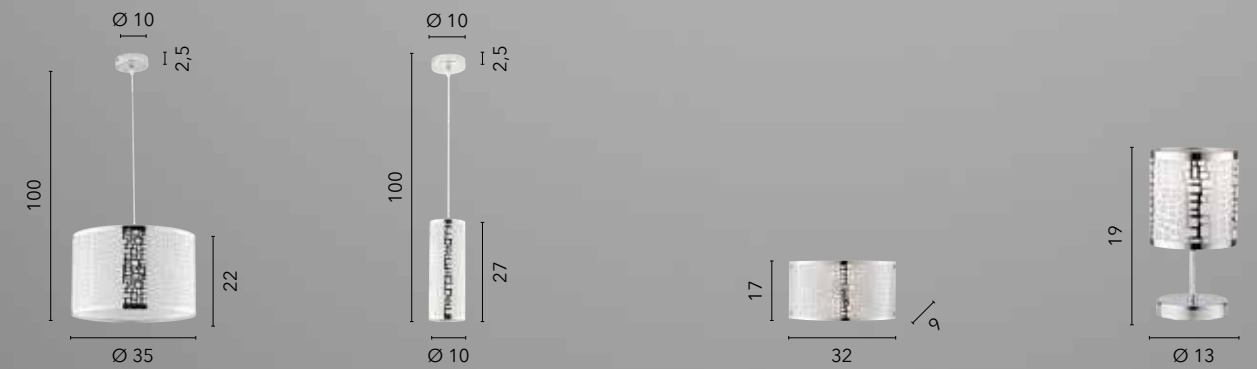

I-MAYA/S35
8031432451193
1xE27

I-MAYA/S10
8031432401198
1xE27

I-MAYA/AP
8031433511209
2xE14

I-MAYA/L
8031432391192
1xE14