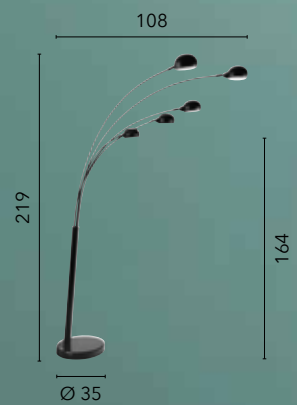

ERACLE

/ Piantana dalla struttura in metallo da cui si irradiano cinque punti luce orientabili, disponibile nelle versioni bianco o nera con base in marmo.
/ Floor lamp with metal structure from which five adjustable light points radiate, available in white or black versions with marble base.

I-ERACLE-PT NERO
8031414877348

I-ERACLE-PT BCO
8031414877324

5xE14