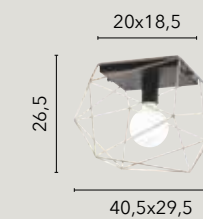

I-ABRAXAS-PL1 BCO
8031414872619

I-ABRAXAS-PL4 ORO
8031414869107
4xE27

I-ABRAXAS-PL2 ORO
8031414869091
2xE27

I-ABRAXAS-PL1 ORO
8031414872626
1xE27