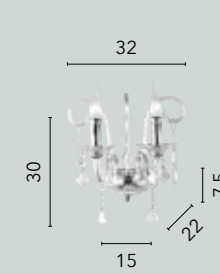

/ Glass collection embellished with K9 crystal pendants that add a touch of class to any type of setting.

I-246/00900
8031422681098
8xE14

I-246/00200
8031414057184
5xE14

I-246/00100
8031414057160
3xE14

I-246/00800
8031414085460
2xE14