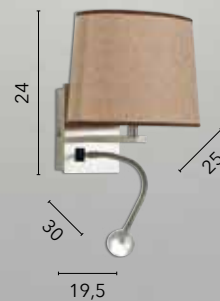

I-090111-5F
8031440311557

LED 3W
60 lm - 4500K
1xE14