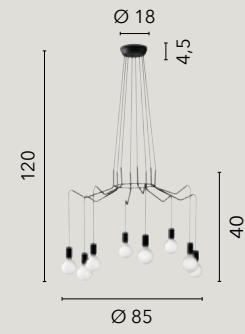

/ Collection designed in matt black or matt white metal proposed in different solutions such as suspensions, wall, floor and table lamp. Also designed in asymmetric configuration with adjustable cables shifters.