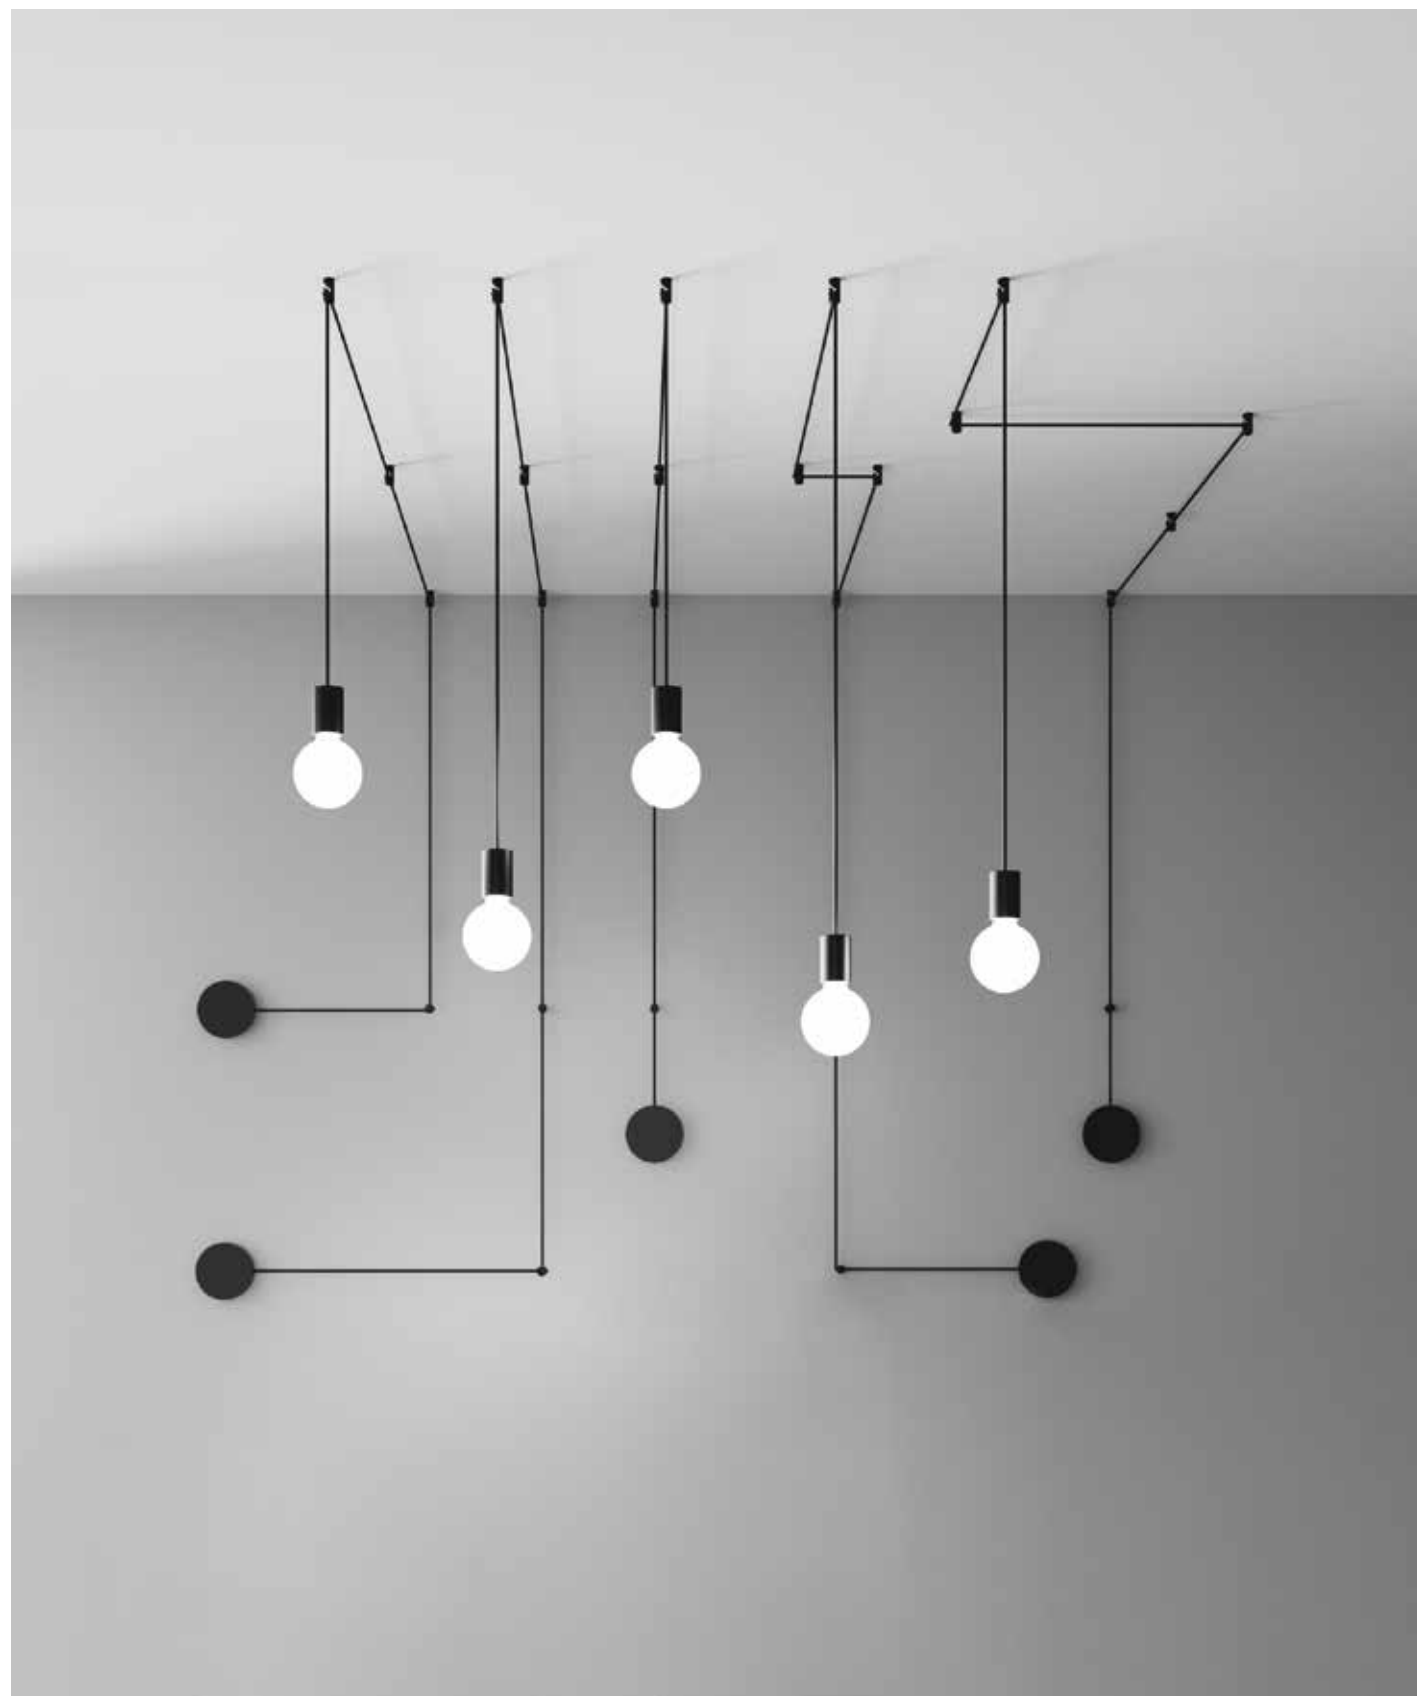

/ Collection designed in matt black or matt white metal proposed in different solutions such as suspensions, wall, floor and table lamp. Also designed in asymmetric configuration with adjustable cables shifters.