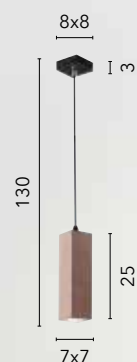

KRUK

/ Sospensioni in cemento naturale
tubolare tonda o quadrata.
Disponibile nei colori grigio o mattone.
/ Round or square natural tubular
concrete suspensions.
Available in grey or brick colours.

I-KRUK-Q-S1
8031414871605

I-KRUK-R-S1
8031414871582

I-KRUK-Q-S1 MAT
8031414871612

I-KRUK-R-S1 MAT
8031414871599

1xGU10

1xGU10