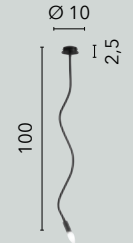

I-CLUB-S50 BCO
8031440362801

I-CLUB-S50 CR
8031440362818

1xE27

LOVER

/ Collezione dalle linee curve e sinuose in metallo flessibile rivestito in silicone nero o bianco.

/ Collection with curved and sinuous lines in flexible metal covered in black and white silicone.