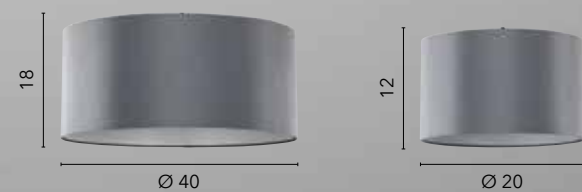

MAX

/ Paralume in tessuto avorio o grigio multifunzione con doppio fissaggio dotata di adattatore per portalampane E27 o E14.

/ Multifunctional ivory or grey fabric lampshade with double fixing equipped with adapter for E27 or E14 lamp holders.

CEILING
PENDANT
NOT INCLUDED

> Sospensioni pg. 808
> Ceiling pendant pg. 808

I-PRLM-MAX-L AV
8031414865000

I-PRLM-MAX-S AV
8031414865017

I-PRLM-MAX-L GR
8031414864997

I-PRLM-MAX-S GR
8031414865024

1xE27 / 1xE14

1xE27 / 1xE14