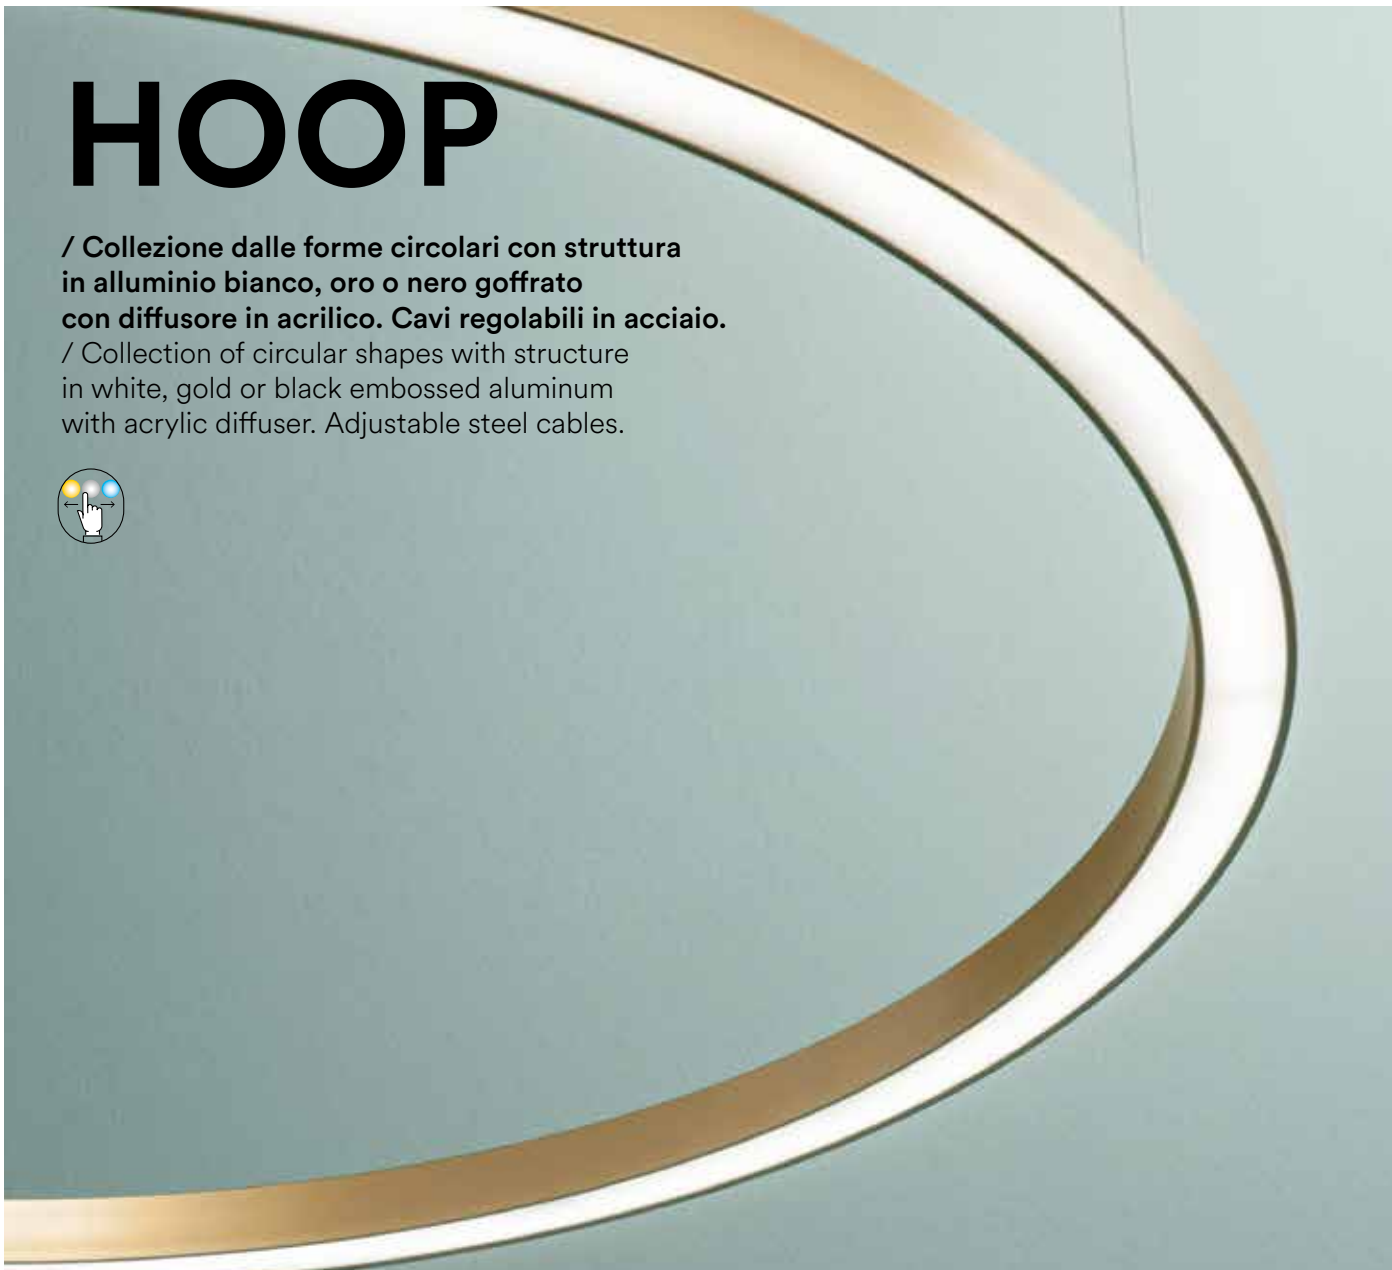

HOOP

/ Collezione dalle forme circolari con struttura in alluminio bianco, oro o nero goffrato con diffusore in acrilico. Cavi regolabili in acciaio.
/ Collection of circular shapes with structure in white, gold or black embossed aluminum with acrylic diffuser. Adjustable steel cables.

LED-HOOP-S120-NER
8031414884919

LED-HOOP-S80-NER
8031414884889

LED-HOOP-S60-BCO
8031414892563

LED-HOOP-S120-BCO
8031414884902

LED-HOOP-S80-BCO
8031414884872

LED-HOOP-S60-NER
8031414892570

LED-HOOP-S120-ORO
8031414884926

LED-HOOP-S80-ORO
8031414884896

LED-HOOP-S60-ORO
8031414892587

LED 60W
9000 lm
3000K 4000K 6500K

LED 40W
6000 lm
3000K 4000K 6500K

LED 30W
4500 lm
3000K 4000K 6500K