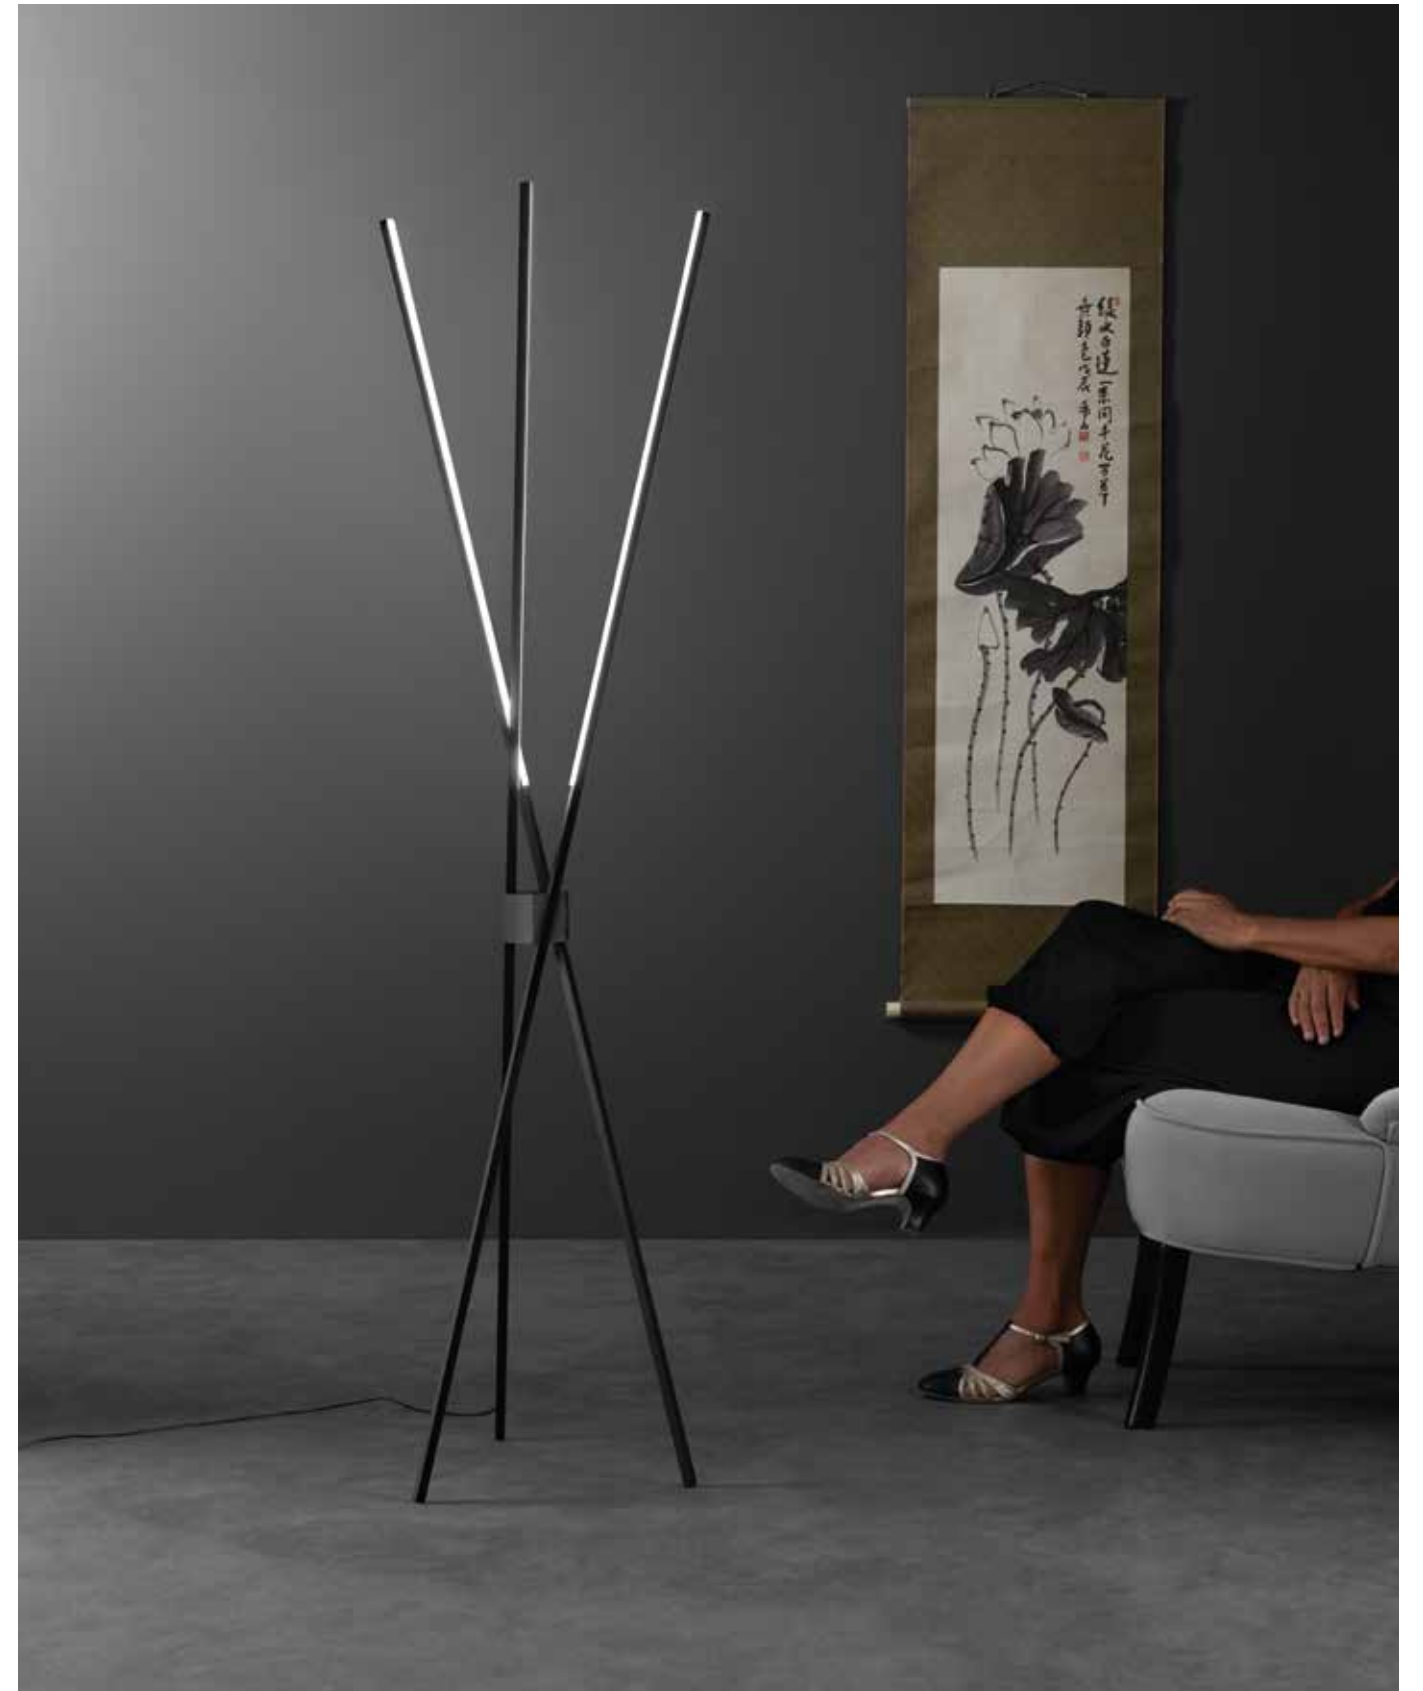

/ Collection characterized by extremely stylized aluminum shapes available in black or white embossed with opal diffuser.

| | | | | |
|--|---|---|--|--|
| | LED-SHANGHAI-S8C NERO 8031414877461 | LED-SHANGHAI-S1C NERO 8031414877454 | LED-SHANGHAI-PL9C NERO 8031414877416 | LED-SHANGHAI-PL3C NERO 8031414877393 |
| | LED-SHANGHAI-S8C BCO 8031414877478 LED 56W 6560 lm 3000K ● | LED-SHANGHAI-S1C BCO 8031414877447 LED 29W 3250 lm 3000K ● | LED-SHANGHAI-PL9C BCO 8031414877409 LED 66W 9450 lm 3000K ● | LED-SHANGHAI-PL3C BCO 8031414877386 LED 27W 3750 lm 3000K ● |
| | LED-SHANGHAI-S8 NERO 8031440361293 | LED-SHANGHAI-S1 NERO 8031414877133 | LED-SHANGHAI-PL9 NERO 8031414877119 | LED-SHANGHAI-PL3 NERO 8031414877096 |
| | LED-SHANGHAI-S8 BCO 8031440361286 LED 56W 6560 lm 3000K ● | LED-SHANGHAI-S1 BCO 8031414877126 LED 29W 3250 lm 4000K ● | LED-SHANGHAI-PL9 BCO 8031414877102 LED 66W 9450 lm 4000K ● | LED-SHANGHAI-PL3 BCO 8031414877089 LED 27W 3750 lm 4000K ● |