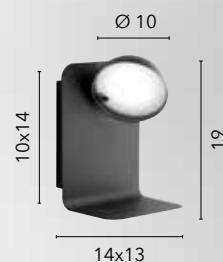

BOING

/ Applique disponibile in metallo gofrato bianco o nero con testa orientabile a LED integrato ed entrata USB 2A.

/ Wall lamp available in white or black embossed metal with integrated LED adjustable head and USB 2A input.

I-BOING-AP NER
8031414877287

I-BOING-AP BCO
8031414877294

LED 5W
500 lm
4000K

CIAK

/ Applique in metallo gofrato bianco o grigio con paralume in tessuto in tinta ed entrata USB 2A.

/ White or grey embossed metal wall lamp with fabric lampshade in the same colour and USB input 2A.