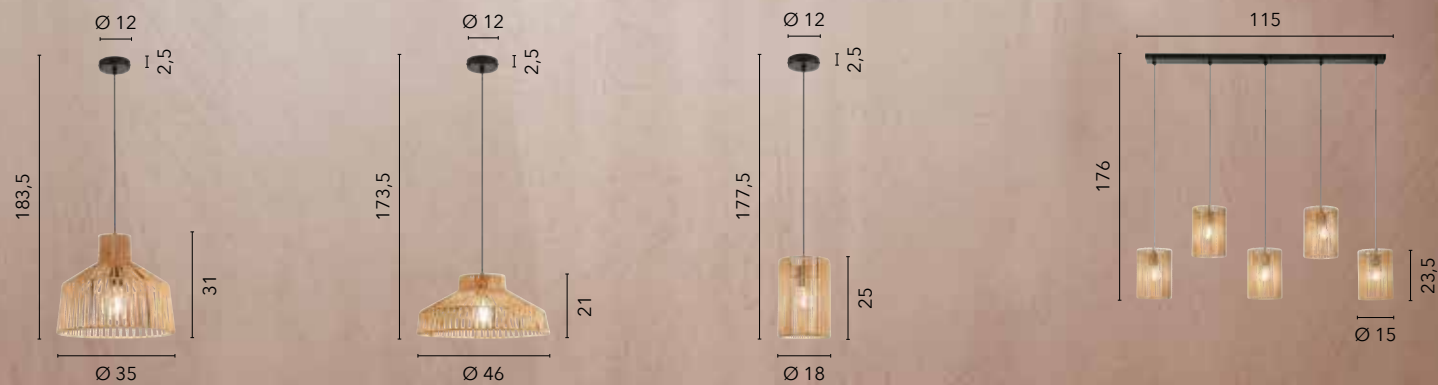

TROPIKANA

/ Collezione realizzata con diffusori in carta naturale disponibile in tre configurazioni diverse le quali creano giochi di luce decorativi nell'ambiente. Declinata anche nella versione a 5 pendenti.

/ Collection made with natural paper diffusers available in three different configurations that create decorative light effects in the setting. Also available in the 5 pendant version.

I-TROPIKANA-S35
8031414895106
1xE27

I-TROPIKANA-S46
8031414895113
1xE27

I-TROPIKANA-S18
8031414895137
1xE27

I-TROPIKANA-S5
8031414895120
5xE27