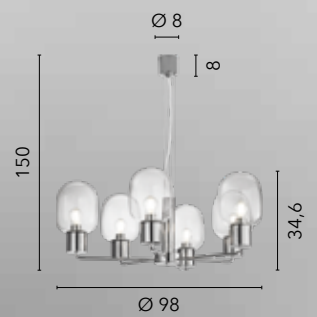

FELLINI CROMO

/ Collezione dalle proporzioni armoniche in metallo cromo con diffusore in vetro soffiato trasparente.

/ Collection with harmonious proportions in chrome metal with transparent blown glass diffusers.

I-FELLINI-S6
8031440364140
6x E27 LED