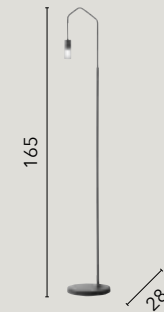

I-SPIDER-PT
8031414869589
1xG9