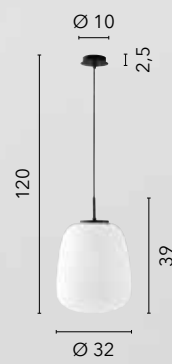

I-JAIPUR-S3-GR
8031414889433
1xE27 + 2xE14

I-JAIPUR-SQ3-GR
8031414889419
3xE14

TOLOMEO

/ Collezione con struttura in nero opaco e vetro opale dalle forme geometriche. Cavo in tessuto nero.

/ Collection with structure in matt black and opal glass with geometric shapes. Cable in black fabric.