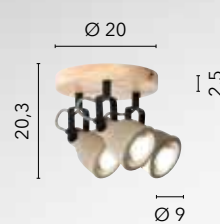

I-HABANA-PL3
8031414869251
3xGU10 LED

I-HABANA-AP4
8031414869244
4xGU10 LED

I-HABANA-AP2
8031414869220
2xGU10 LED

I-HABANA-AP1
8031414869237
1xGU10 LED

KISA

/ Collezione composta da una base in legno con texture naturale e punti luce orientabili in cemento naturale con finiture nero e nichel.
/ Collection made of wooden structure with natural texture and stitches adjustable light in natural concrete with black and nickel finishes.