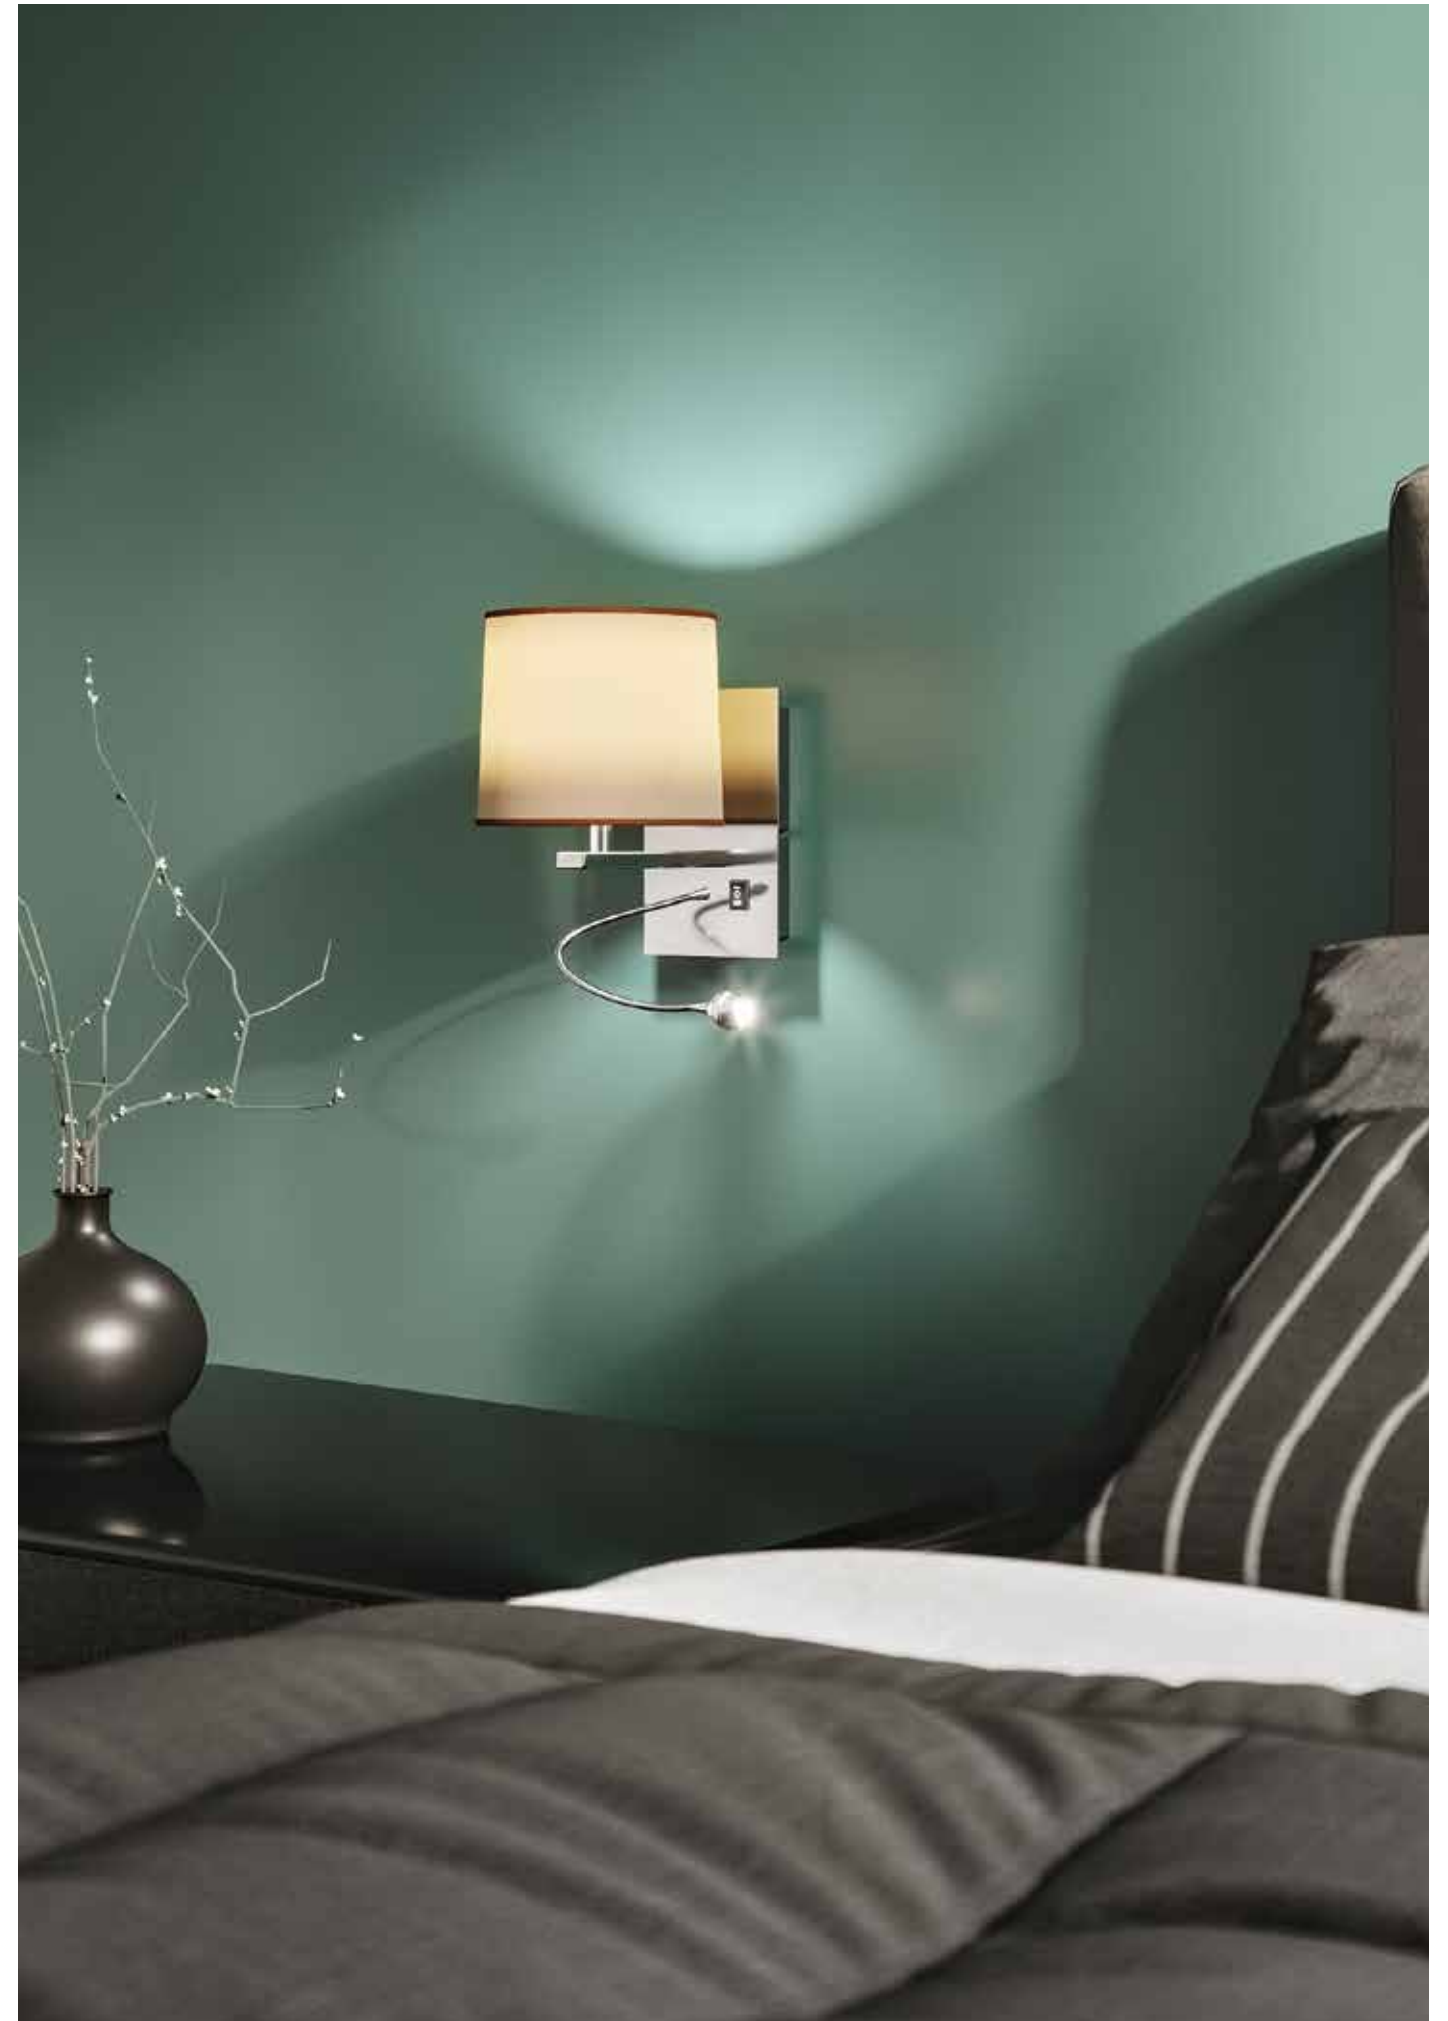

I-090111-5A
8031421131082

LED 3W
60 lm - 4500K
1xE14

I-090111-5F
8031440311557

LED 3W
60 lm - 4500K
1xE14

I-090111-5E
8031440051279

LED 3W
160 lm - 4500K
1xE14

DEFOE

/ Applique ad incasso con punto luce orientabile in alluminio con LED integrato. Disponibile nei colori bianco, nero, nichel ed oro satinato.
/ Recessed wall lamp with adjustable light point in aluminum with integrated LED. Available in white, black, nickel and satin gold.