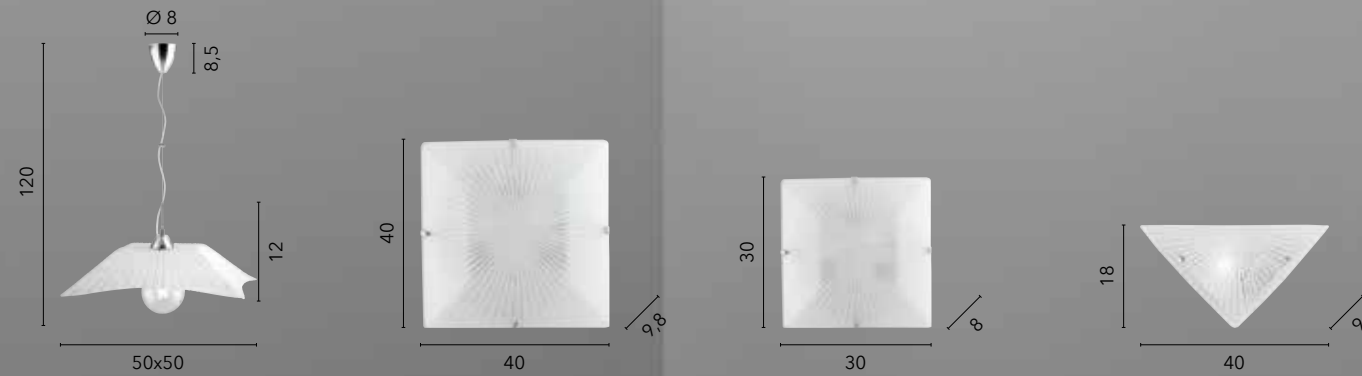

I-MIRO/AP
8031432691193
1xE27

ISIDE

/ Collezione dalle forme geometriche lavorata in vetro diamantato con eleganti finiture in cromo.
/ Collection with geometric shapes worked in diamond glass with elegant chrome finishes.