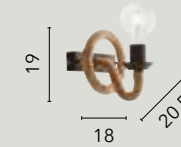

I-ROPE-AP1
8031414872091
1xE27