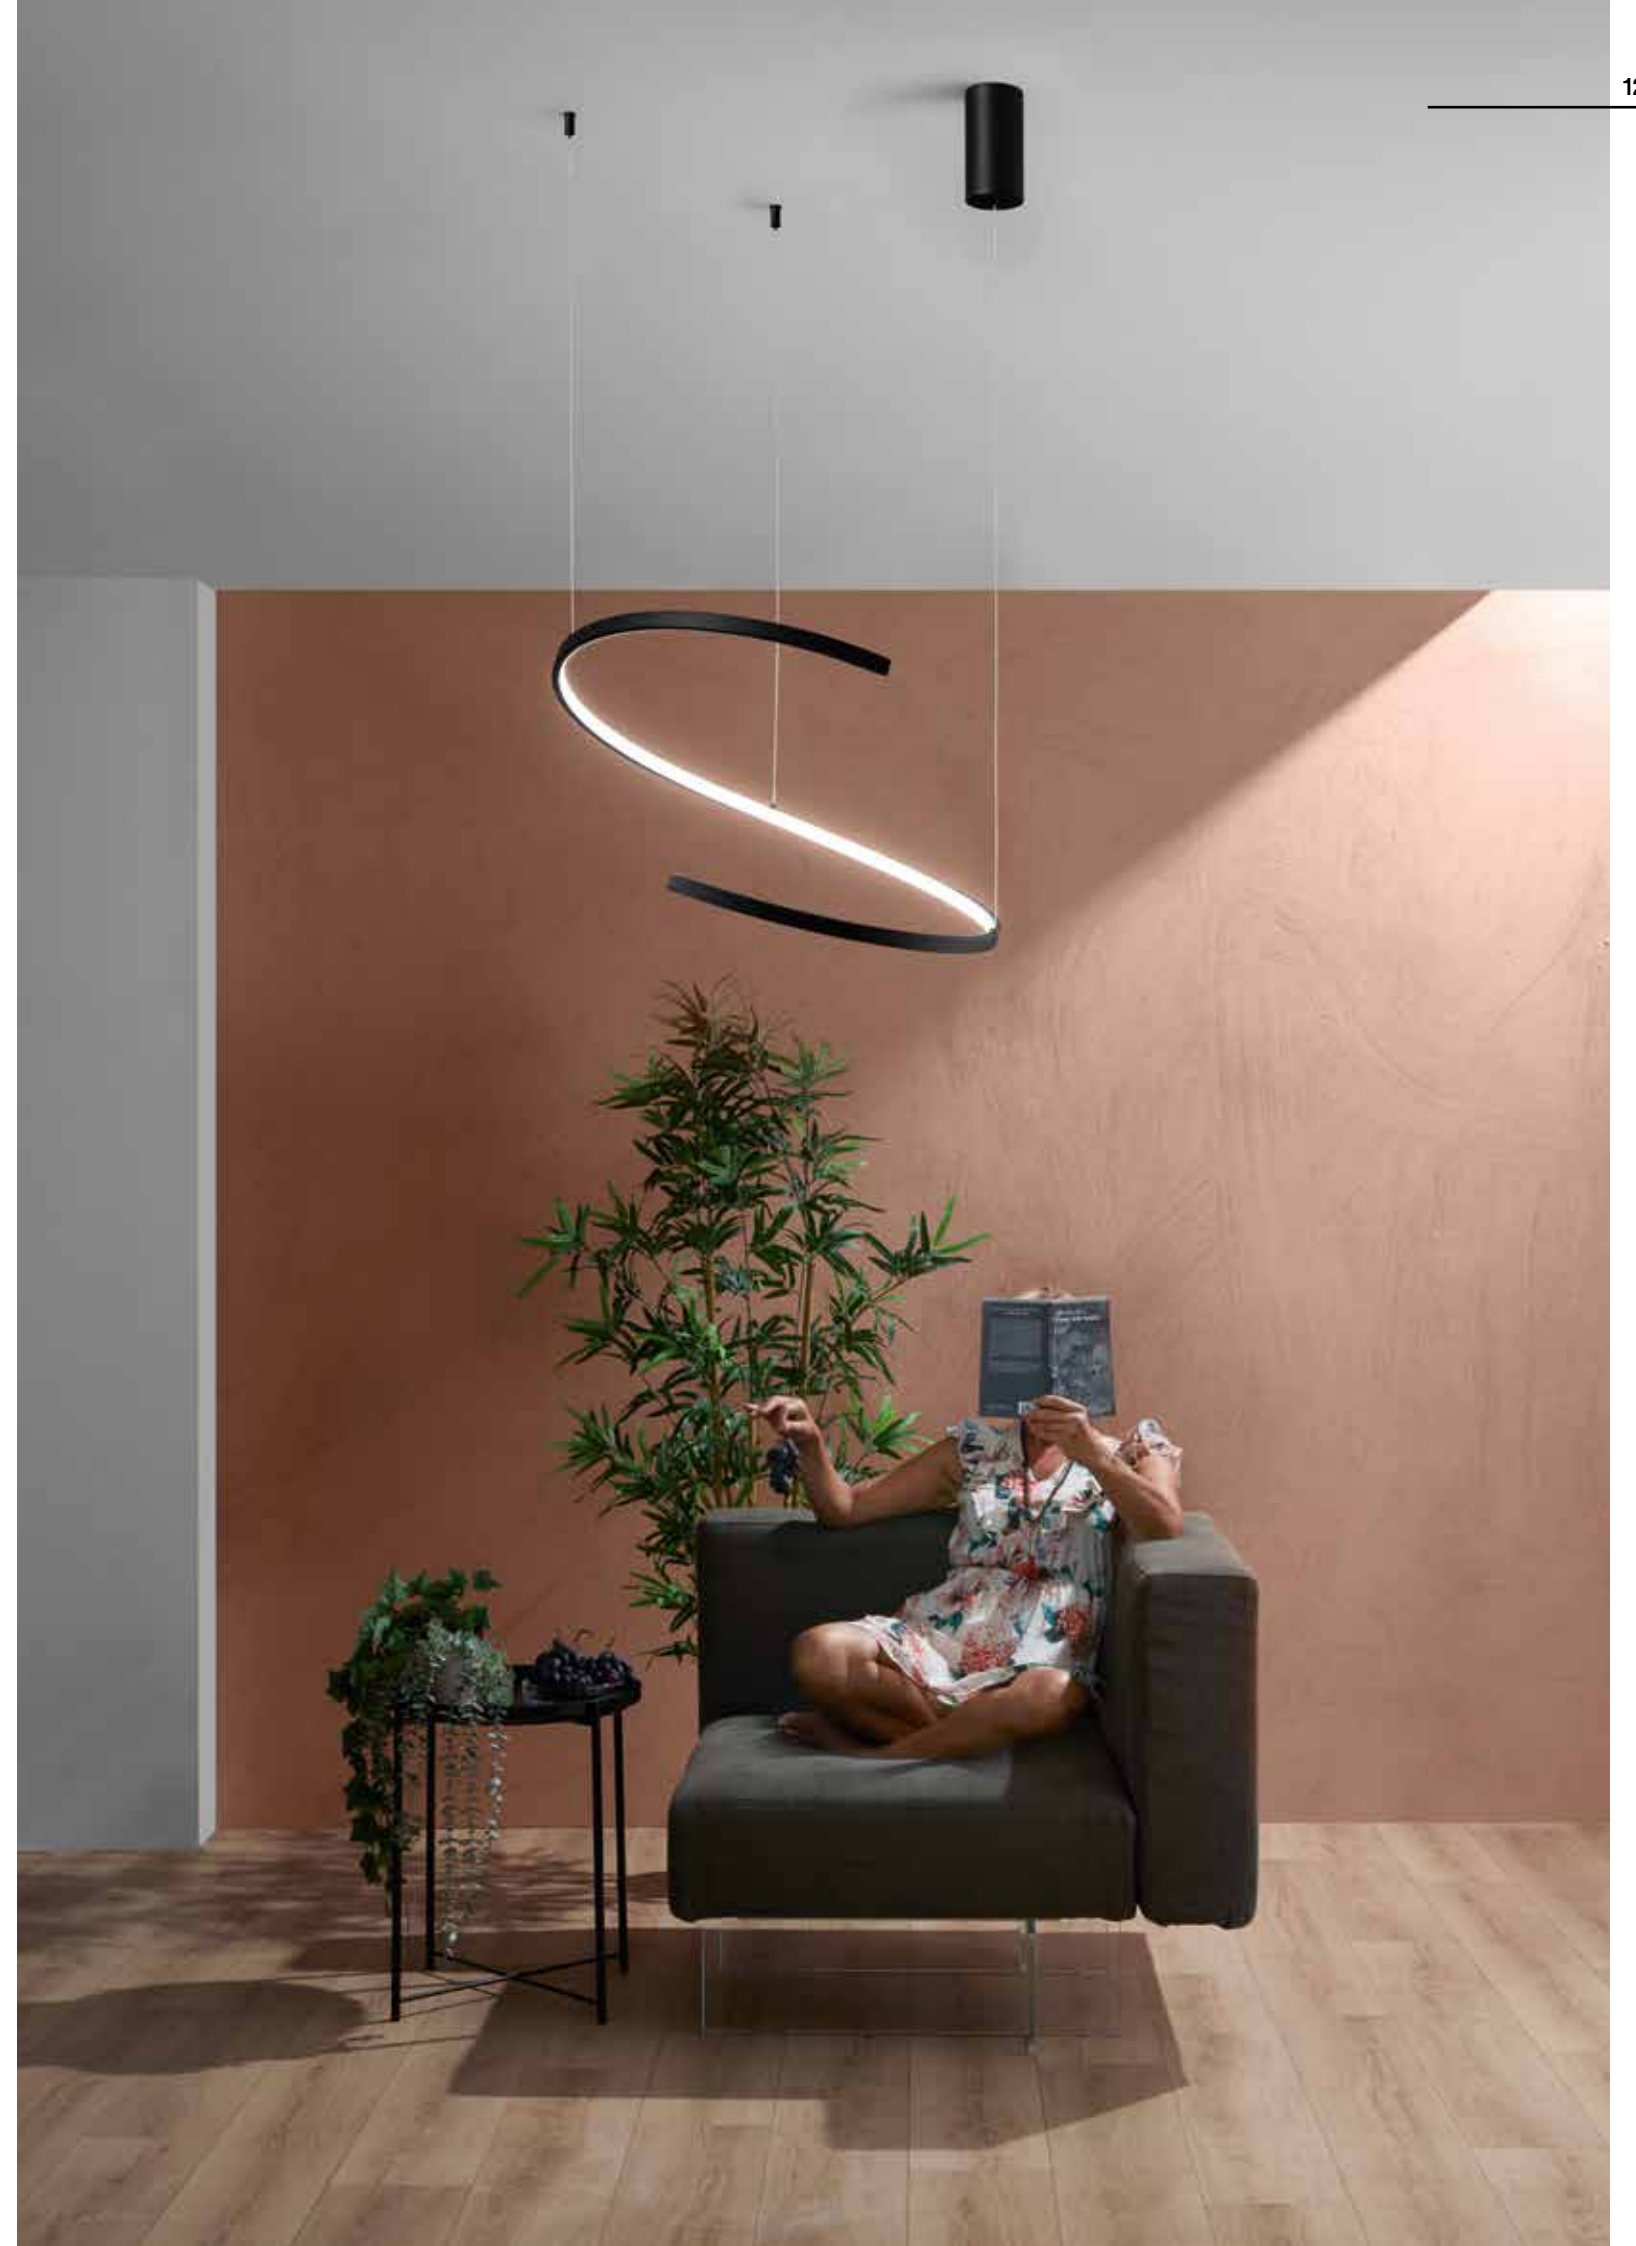

MOMA

/ Sospensione con struttura dalla forma semi-circolare in metallo verniciato nero con rosone in metallo nero e cavi regolabili in acciaio. Sistema cambio colore temperatura con interruttore.

/ Suspension with semi-circular structure in black painted metal with black metal canopy and adjustable steel cables. Temperature change system by switch.

LED-MOMA-S60-BCO
8031414889952

LED-MOMA-S60-NER
8031414889945

LED-MOMA-S60-ORO
8031414889969

LED 38W
6090 lm
3000 4000 6500K