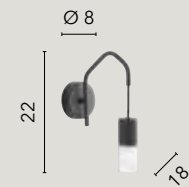

I-SPIDER-AP
8031414869565
1xG9