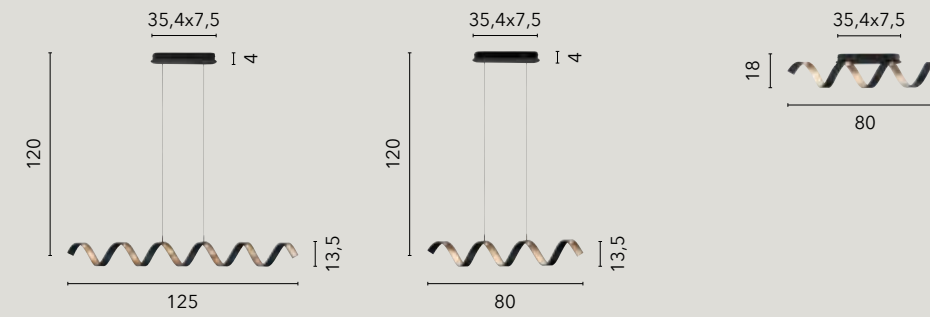

LED-HELIX-S6C NER 8031414877645	LED-HELIX-S4C NER 8031414877621	LED-HELIX-PL4C NER 8031414877584
	LED-HELIX-S6C BCO 8031414877638 LED 30W 2520 lm 3000K ●	LED-HELIX-S4C BCO 8031414877614 LED 20W 1680 lm 3000K ●	LED-HELIX-PL4C BCO 8031414877577 LED 20W 1680 lm 3000K ●

	LED-HELIX-S6 NER 8031440362771	LED-HELIX-S4 NER 8031440362764	LED-HELIX-PL4 NER 8031440362740
	LED-HELIX-S6 BCO 8031414868704 LED 30W 2520 lm 4000K ○	LED-HELIX-S4 BCO 8031414868698 LED 20W 1680 lm 4000K ○	LED-HELIX-PL4 BCO 8031414868711 LED 20W 1680 lm 4000K ○

	LED-HELIX-AP3C NER 8031414877546	LED-HELIX-L4C NER 8031414877560	LED-HELIX-PT10C NER 8031414877607
	LED-HELIX-AP3C BCO 8031414877539 LED 9W 720 lm 3000K ●	LED-HELIX-L4C BCO 8031414877553 LED 12W 740 lm 3000K ●	LED-HELIX-PT10C BCO 8031414877591 LED 30W 1700 lm 3000K ●

	LED-HELIX-AP3 NER 8031440362733	LED-HELIX-L4 NER 8031440362726	LED-HELIX-PT10 NER 8031440362702
	LED-HELIX-AP3 BCO 8031414868735 LED 9W 720 lm 4000K ○	LED-HELIX-L4 BCO 8031414868742 LED 12W 740 lm 4000K ○	LED-HELIX-PT10 BCO 8031414868728 LED 30W 1700 lm 4000K ○