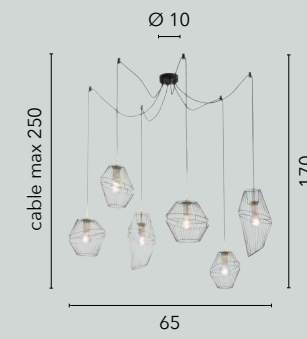

I-KIKO-S6
8031414890217
6x27