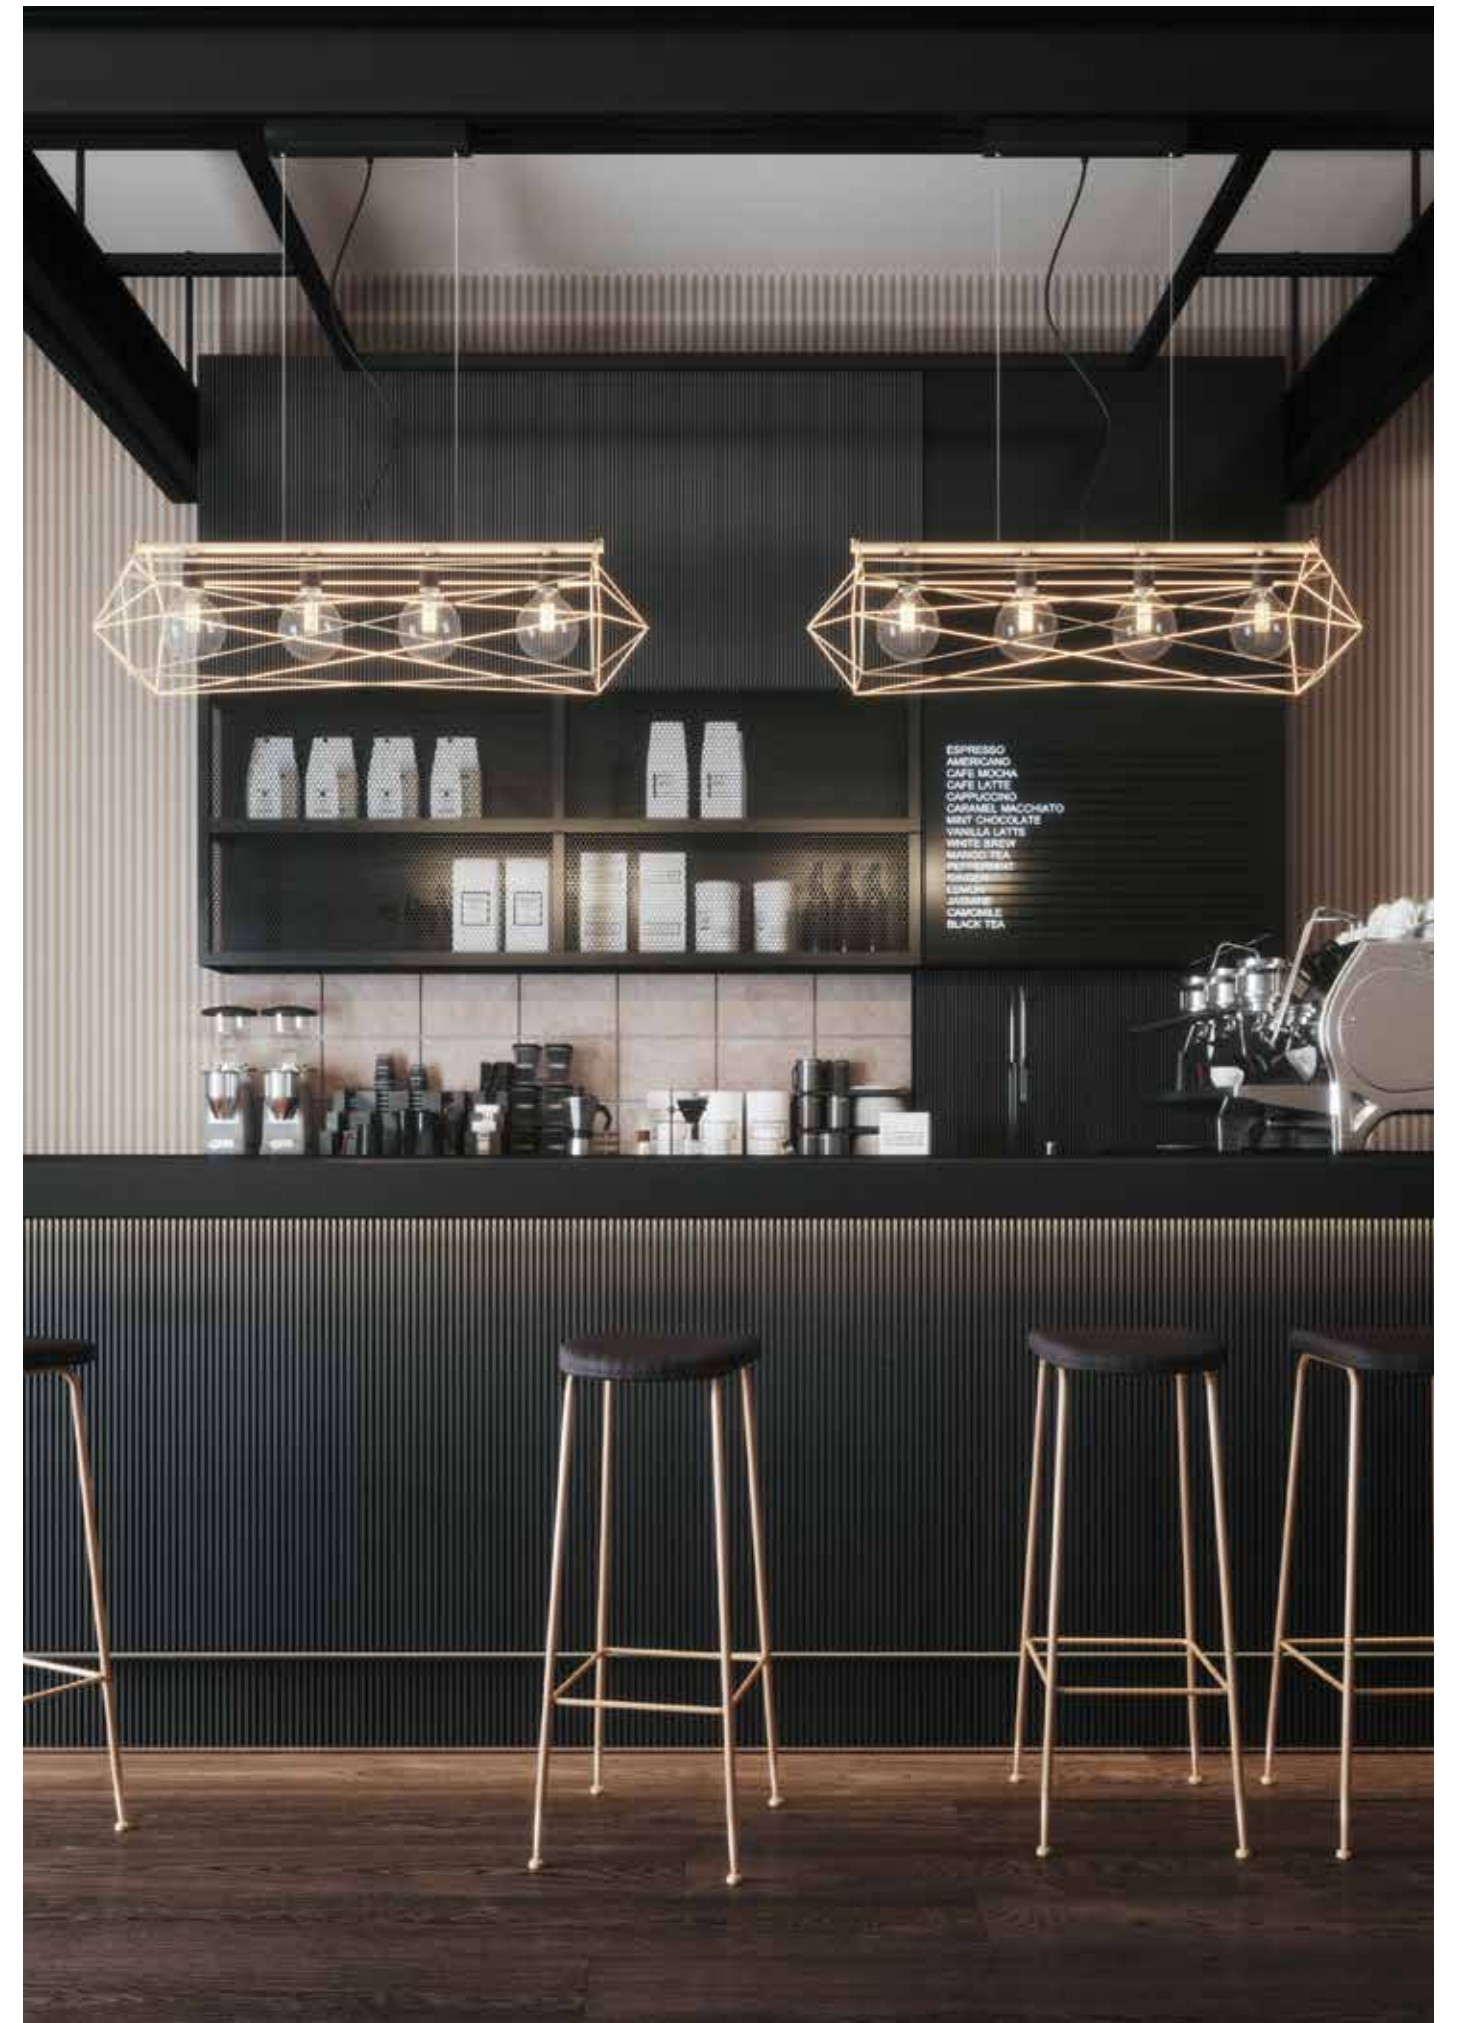

ABRAXAS

/ Collezione caratterizzata da un design geometrico all'avanguardia disponibile nelle versioni metallo bianco opaco o metallo nero e oro.

/ Collection characterized by a avant-gard geometric design available in matt white metal or black and gold metal versions.