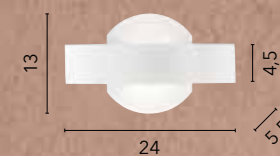

LED-HIMALAYA-AP
8031440365390

LED 11W
1210 lm
4000K ●