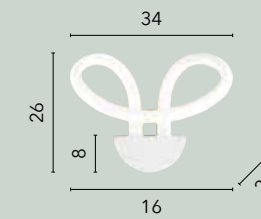

LED-HEAVEN-S102
8031414873500

LED 40W
5800 lm
4000K

LED-HEAVEN-S72
8031414873494

LED 90W
13200 lm
4000K

LED-HEAVEN-PL72
8031414873524

LED 90W
13200 lm
4000K

LED-HEAVEN-PL50
8031414873517

LED 60W
8700 lm
4000K