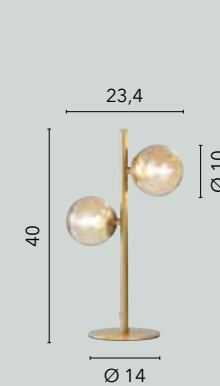

I-HONEY-S16
8031414891979
16xG9 LED
x2 attachment mounting

I-HONEY-L2-NER
8031414888658

I-HONEY-L2
8031414874705
2xG9 LED