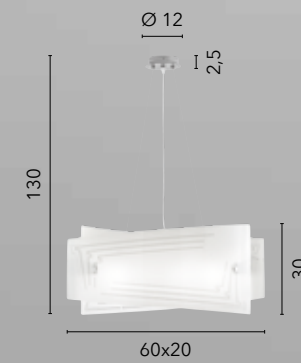

I-CONCEPT/S60
8031440365178
4xE27