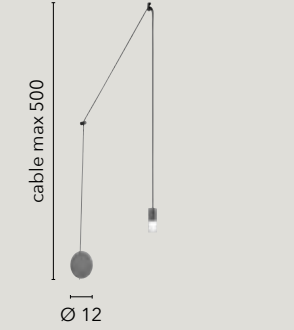

I-SPIDER-PL1
8031414869671
1xG9
4 pcs INCL