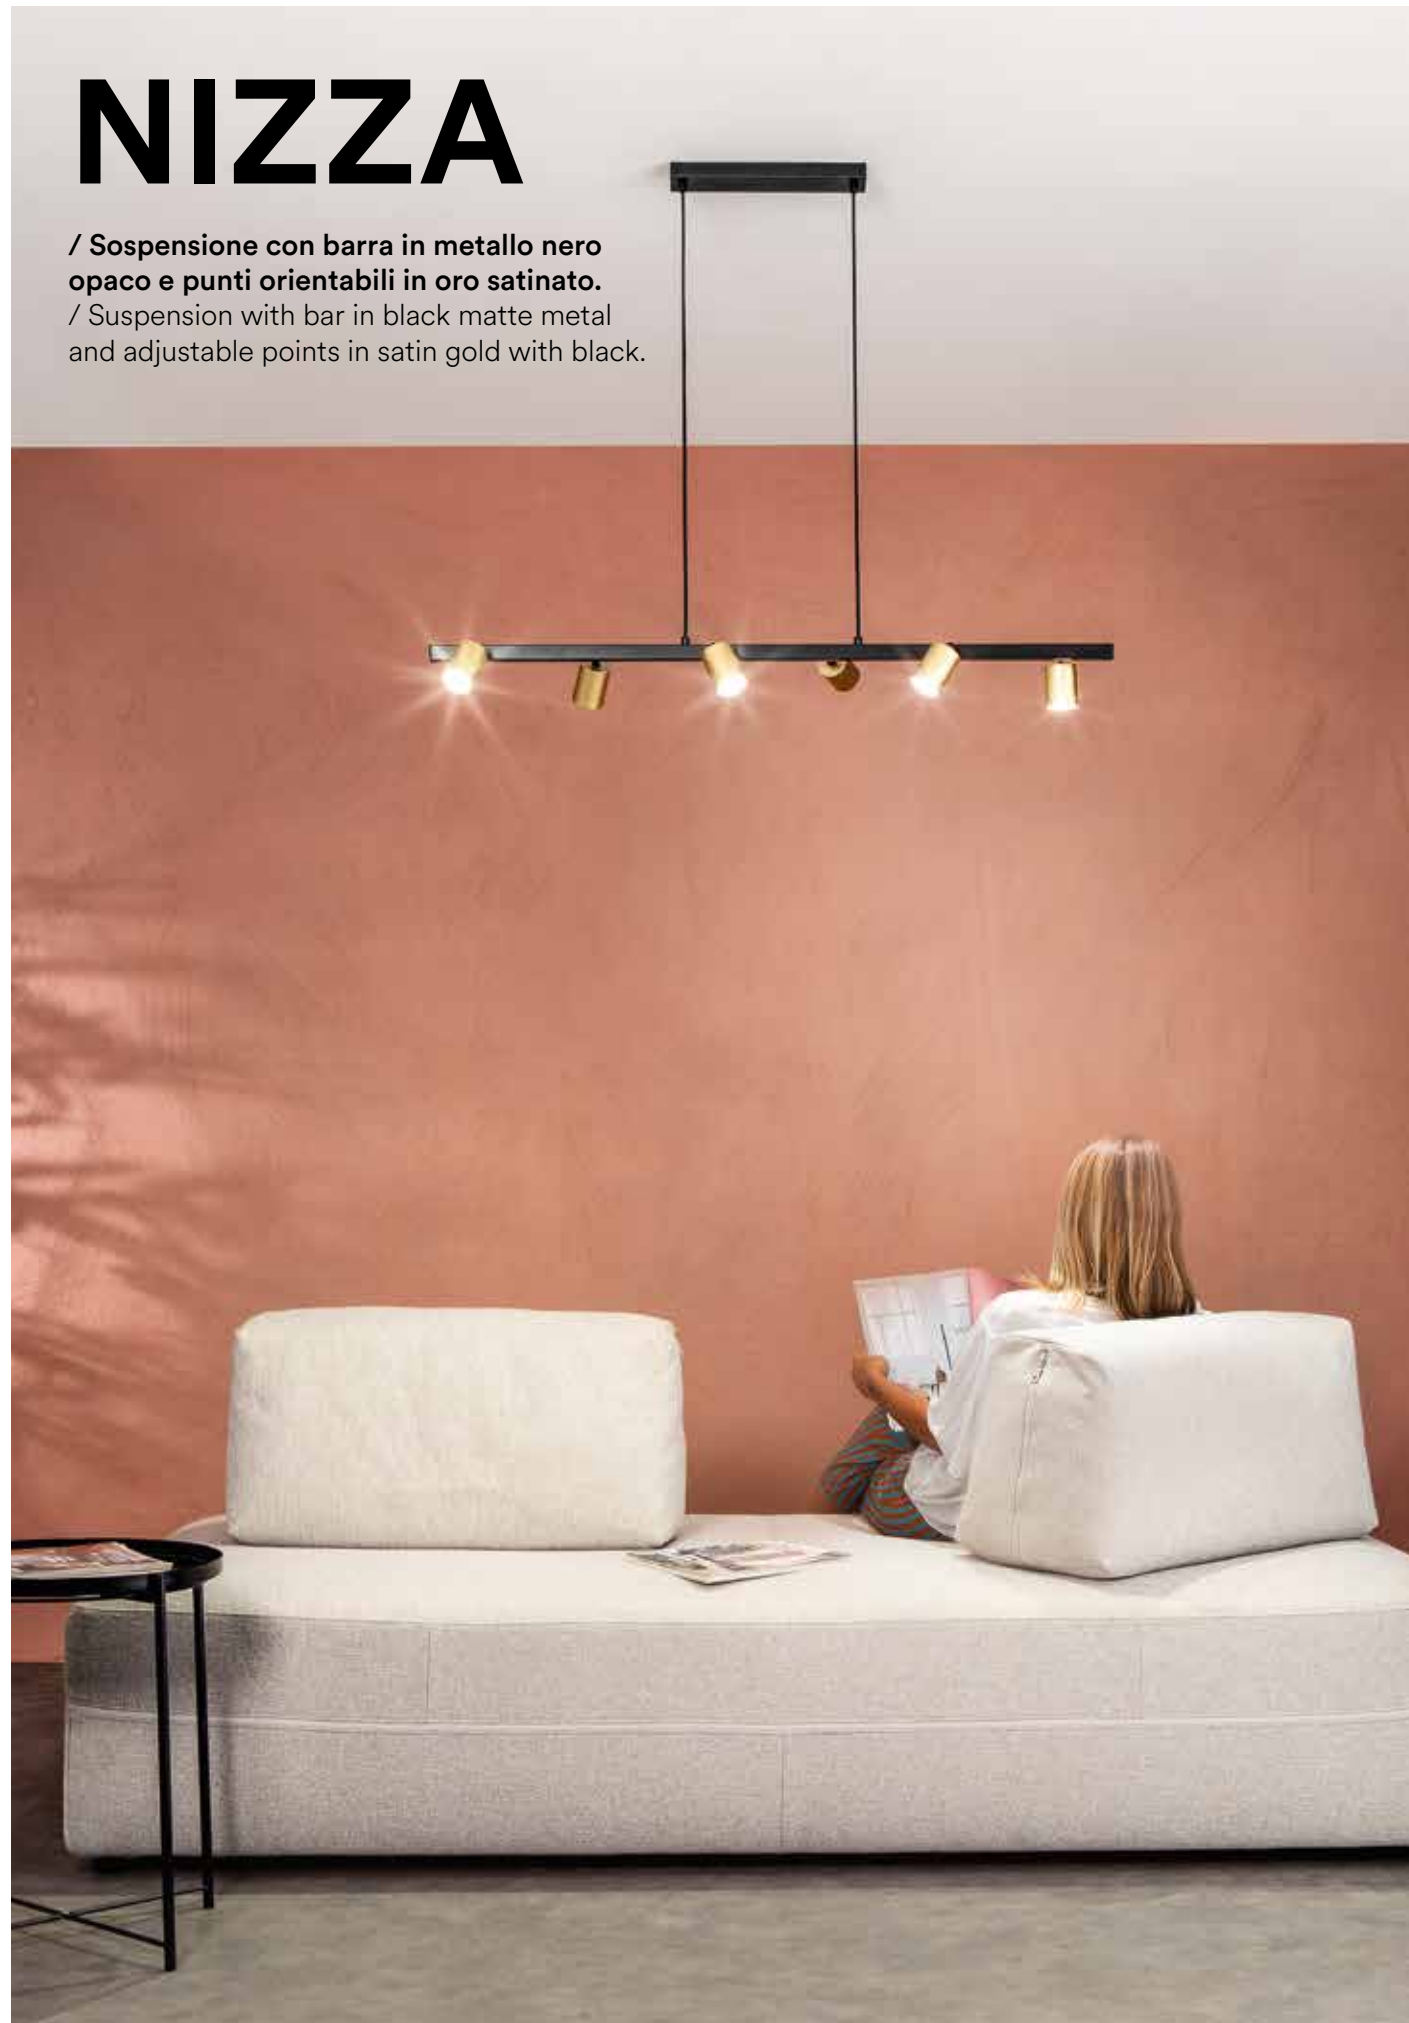

BALY

/ Sospensione realizzata in metallo in bianco opaco con sfere in vetro opale.

/ Suspension made of matt white metal with opal glass spheres.

I-BALY-S4
8031414896998
4x E27 LED

NIZZA

/ Sospensione con barra in metallo nero opaco e punti orientabili in oro satinato.
/ Suspension with bar in black matte metal and adjustable points in satin gold with black.