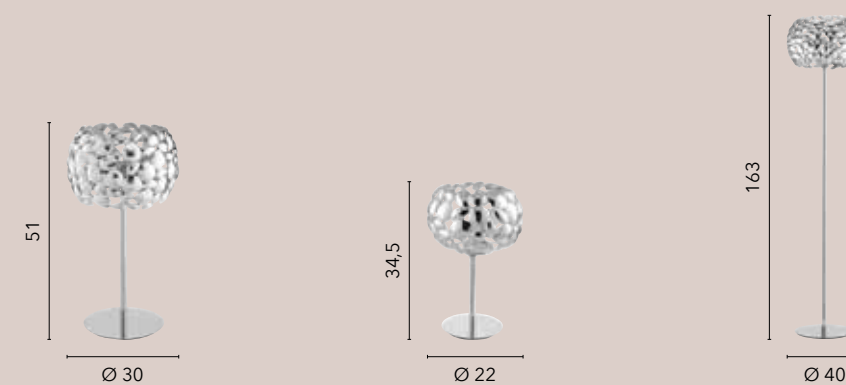

○ I-DIONISO-LG-BCO 8031440359221	○ I-DIONISO-L-BCO 8031440359245	○ I-DIONISO-PT-BCO 8031440359207
● I-DIONISO-LG-CR 8031440359238 1xE27	● I-DIONISO-L-CR 8031440359252 1xE27	● I-DIONISO-PT-CR 8031440359214 3xE27