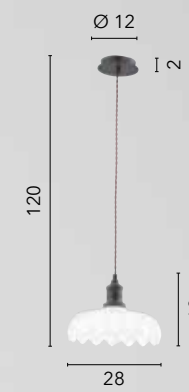

SAN DIEGO

/ Sospensione con vetro in pasta bianca dalle forme lavorate a mano e cavo intrecciato in tessuto marrone.

/ Suspension with glass in white paste with handmade shapes and braided cable in brown fabric.

I-SANDIEGO-S20
8031440365222
1xE27