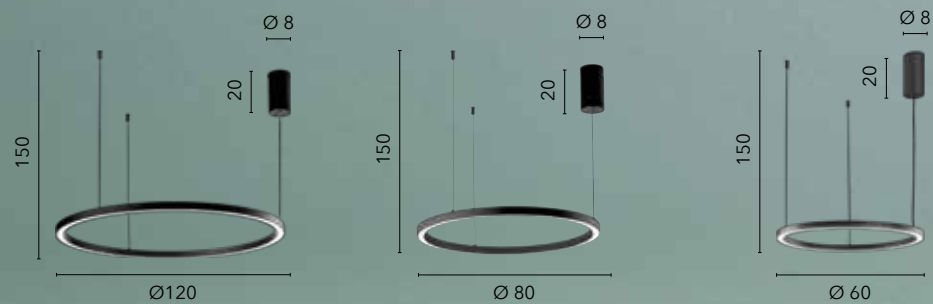

HOOP

/ Collezione dalle forme circolari con struttura in alluminio bianco, oro o nero goffrato con diffusore in acrilico. Cavi regolabili in acciaio.
/ Collection of circular shapes with structure in white, gold or black embossed aluminum with acrylic diffuser. Adjustable steel cables.

LED-HOOP-S120-NER
8031414884919

LED-HOOP-S80-NER
8031414884889

LED-HOOP-S60-BCO
8031414892563

LED-HOOP-S120-BCO
8031414884902

LED-HOOP-S80-BCO
8031414884872

LED-HOOP-S60-NER
8031414892570

LED-HOOP-S120-ORO
8031414884926

LED-HOOP-S80-ORO
8031414884896

LED-HOOP-S60-ORO
8031414892587

LED 60W
9000 lm
3000K 4000K 6500K

LED 40W
6000 lm
3000K 4000K 6500K

LED 30W
4500 lm
3000K 4000K 6500K