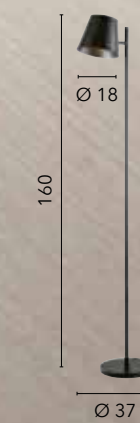

I-COLT-S3 GR 8031414875535	I-COLT-L1 GR 8031414875474	I-COLT-PT3 GR 8031414875511	I-COLT-PT1 GR 8031414875498
	I-COLT-S3 RU 8031414875542	I-COLT-L1 RU 8031414875481	I-COLT-PT3 RU 8031414875528	I-COLT-PT1 RU 8031414875504
	3xE27	1xE27	3xE27	1xE27