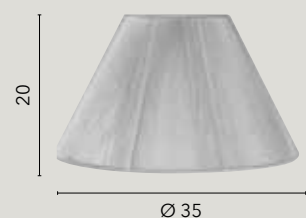

I-PRLMG-ORCHESTRA
8031432801196
E27

Paralume big silver decoro fili
Big silver lampshade wires decoration