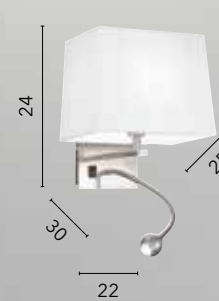

I-090111-5E
8031440051279

LED 3W
160 lm - 4500K
1xE14