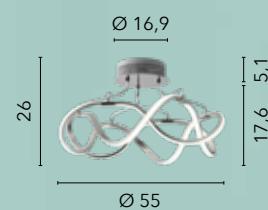

FLIGHT

/ Collezione con struttura dalle linee intrecciate in alluminio nichel spazzolato e diffusore in silicone.

/ Collection with structure with braided lines in brushed nickel aluminum and silicone diffuser.

LED-FLIGHT-S78
8031414869077

LED 45W
5400 lm
4000K

LED-FLIGHT-PL55
8031414869084

LED 28,8W
3600 lm
4000K