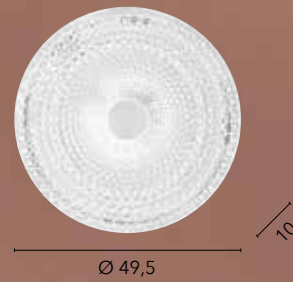

I-UNIKA-PL50-INT
8031414875306

LED 40W
3900 lm
3000K ⇄ 6500K