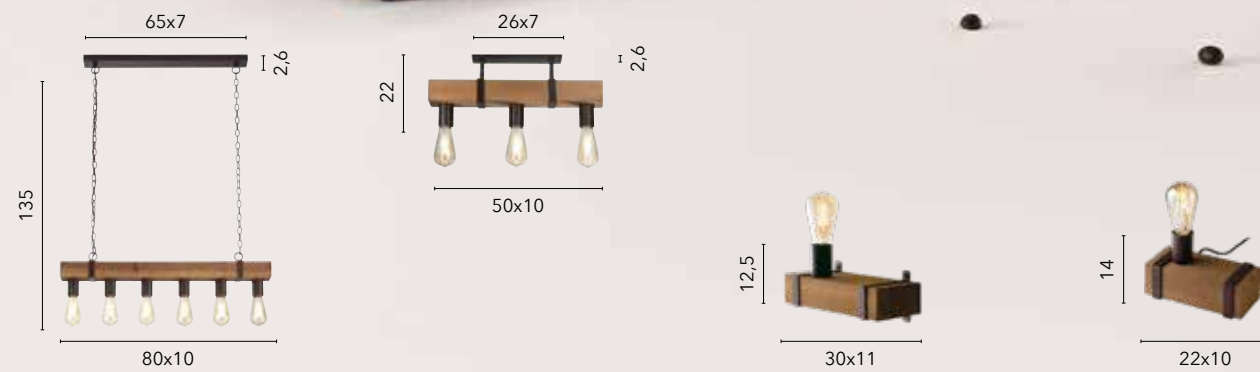

TEXAS

/ Collezione con struttura quadrata in legno antichizzato
caratterizzata da finiture in metallo colore moro.
/ Collection with square structure in antiques wood
characterized by dark metal finishes.

I-TEXAS-S6
8031414872008
6xE27

I-TEXAS-PL3
8031414872015
3xE27

I-TEXAS-AP1
8031414872039
1xE27

I-TEXAS-L1
8031414872046
1xE27