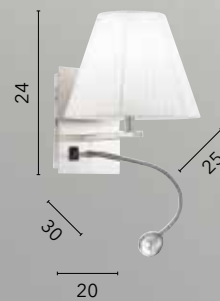

/ Applique collection in metal with lampshade in white or black color.

● **LED-WHAROL-WB**
8031440364171

○ **LED-WHAROL-BW**
8031440364157

LED 6W
540 lm
4000K ○

HELLY

/ Applique in alluminio con diffusore in tessuto disponibile nelle varianti plissettato bianco, marrone e bianco con luce a LED da lettura regolabile.
/ Aluminum wall lamp with fabric diffuser available in white, brown and white pleated versions with adjustable LED reading light.