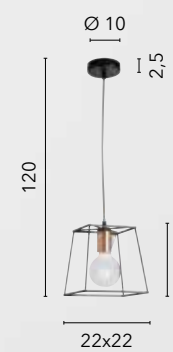

I-HARLEM-M-S1
8031440354387
LED 60W