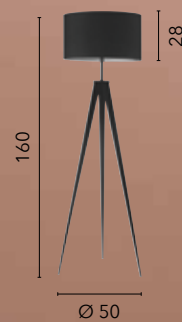

IBIS

/ Lampada da terra realizzata in metallo con paralume in tessuto. Disponibile nelle versioni bianca e nera.

/ Floor lamp made of metal with fabric lampshade. Available in white and black.

I-IBIS-PT NERO
8031414877362

I-IBIS-PT BCO
8031414877355

1xE27