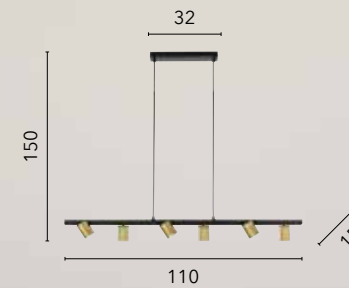

BALY

/ Sospensione realizzata in metallo in bianco opaco con sfere in vetro opale.

/ Suspension made of matt white metal with opal glass spheres.

I-BALY-S4
8031414896998
4x E27 LED

NIZZA

/ Sospensione con barra in metallo nero opaco e punti orientabili in oro satinato.
/ Suspension with bar in black matte metal and adjustable points in satin gold with black.