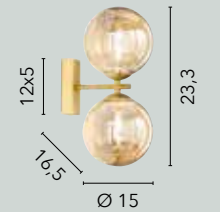

I-HONEY-S8
8031414888702
8xG9 LED

I-HONEY-S16-NER
8031414891986

I-HONEY-S16
8031414891979
16xG9 LED
x2 attachment mounting

I-HONEY-PL8-NER
8031414888641

I-HONEY-PL8
8031414874675
8xG9 LED

I-HONEY-AP2-NER
8031414888672