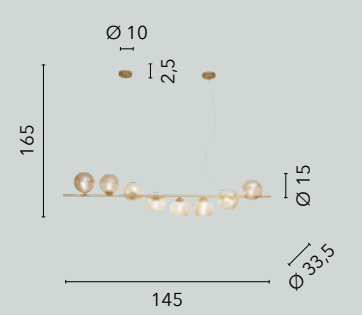

I-HONEY-S8-NER
8031414888696

I-HONEY-S5
8031414888634
5xG9 LED

I-HONEY-S8
8031414888702
8xG9 LED