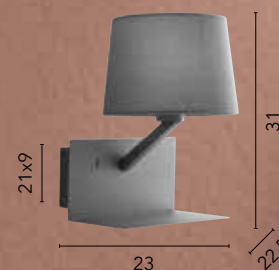

I-CIAK-AP BCO
8031414869749

I-CIAK-AP GR
8031414869756

1xE27