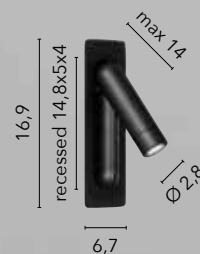

I-090111-5A
8031421131082

LED 3W
60 lm - 4500K
1xE14

I-090111-5F
8031440311557

LED 3W
60 lm - 4500K
1xE14

I-090111-5E
8031440051279

LED 3W
160 lm - 4500K
1xE14

DEFOE

/ Applique ad incasso con punto luce orientabile in alluminio con LED integrato. Disponibile nei colori bianco, nero, nichel ed oro satinato.
/ Recessed wall lamp with adjustable light point in aluminum with integrated LED. Available in white, black, nickel and satin gold.