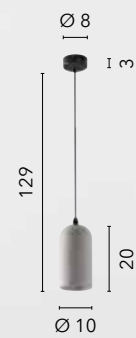

I-ANDO-S10
8031414871568
1xE27