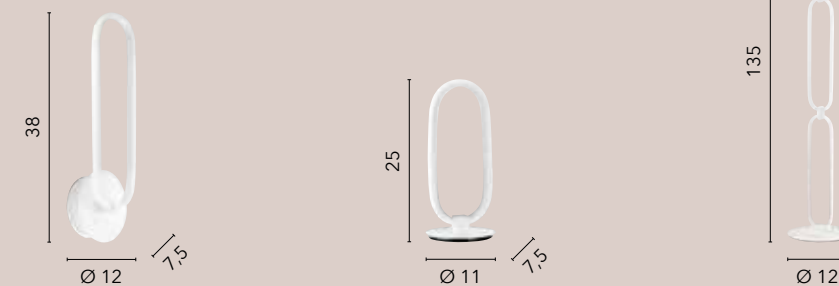

LED-INFINITY-AP
8031414868810
LED 12,5W
1120 lm
4000K

LED-INFINITY-L
8031414868827
LED 11,5W
1030 lm
4000K

LED-INFINITY-PT
8031414868797
LED 30W
2700 lm
4000K