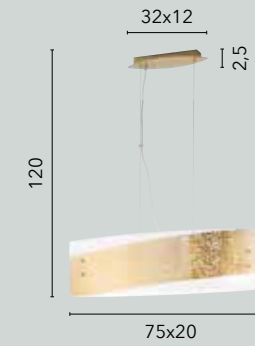

I-PARIS/S4 ORO
8031440353557