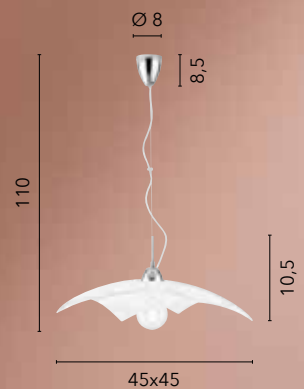

MIRÒ

/ Collezione vetro curvato a lastra serigrafato bianco con decoro graniglia.

/ Collection of curved glass with white silk-screen printed plate with graniglia decoration.

I-MIRO-S45
8031432661196
1xE27