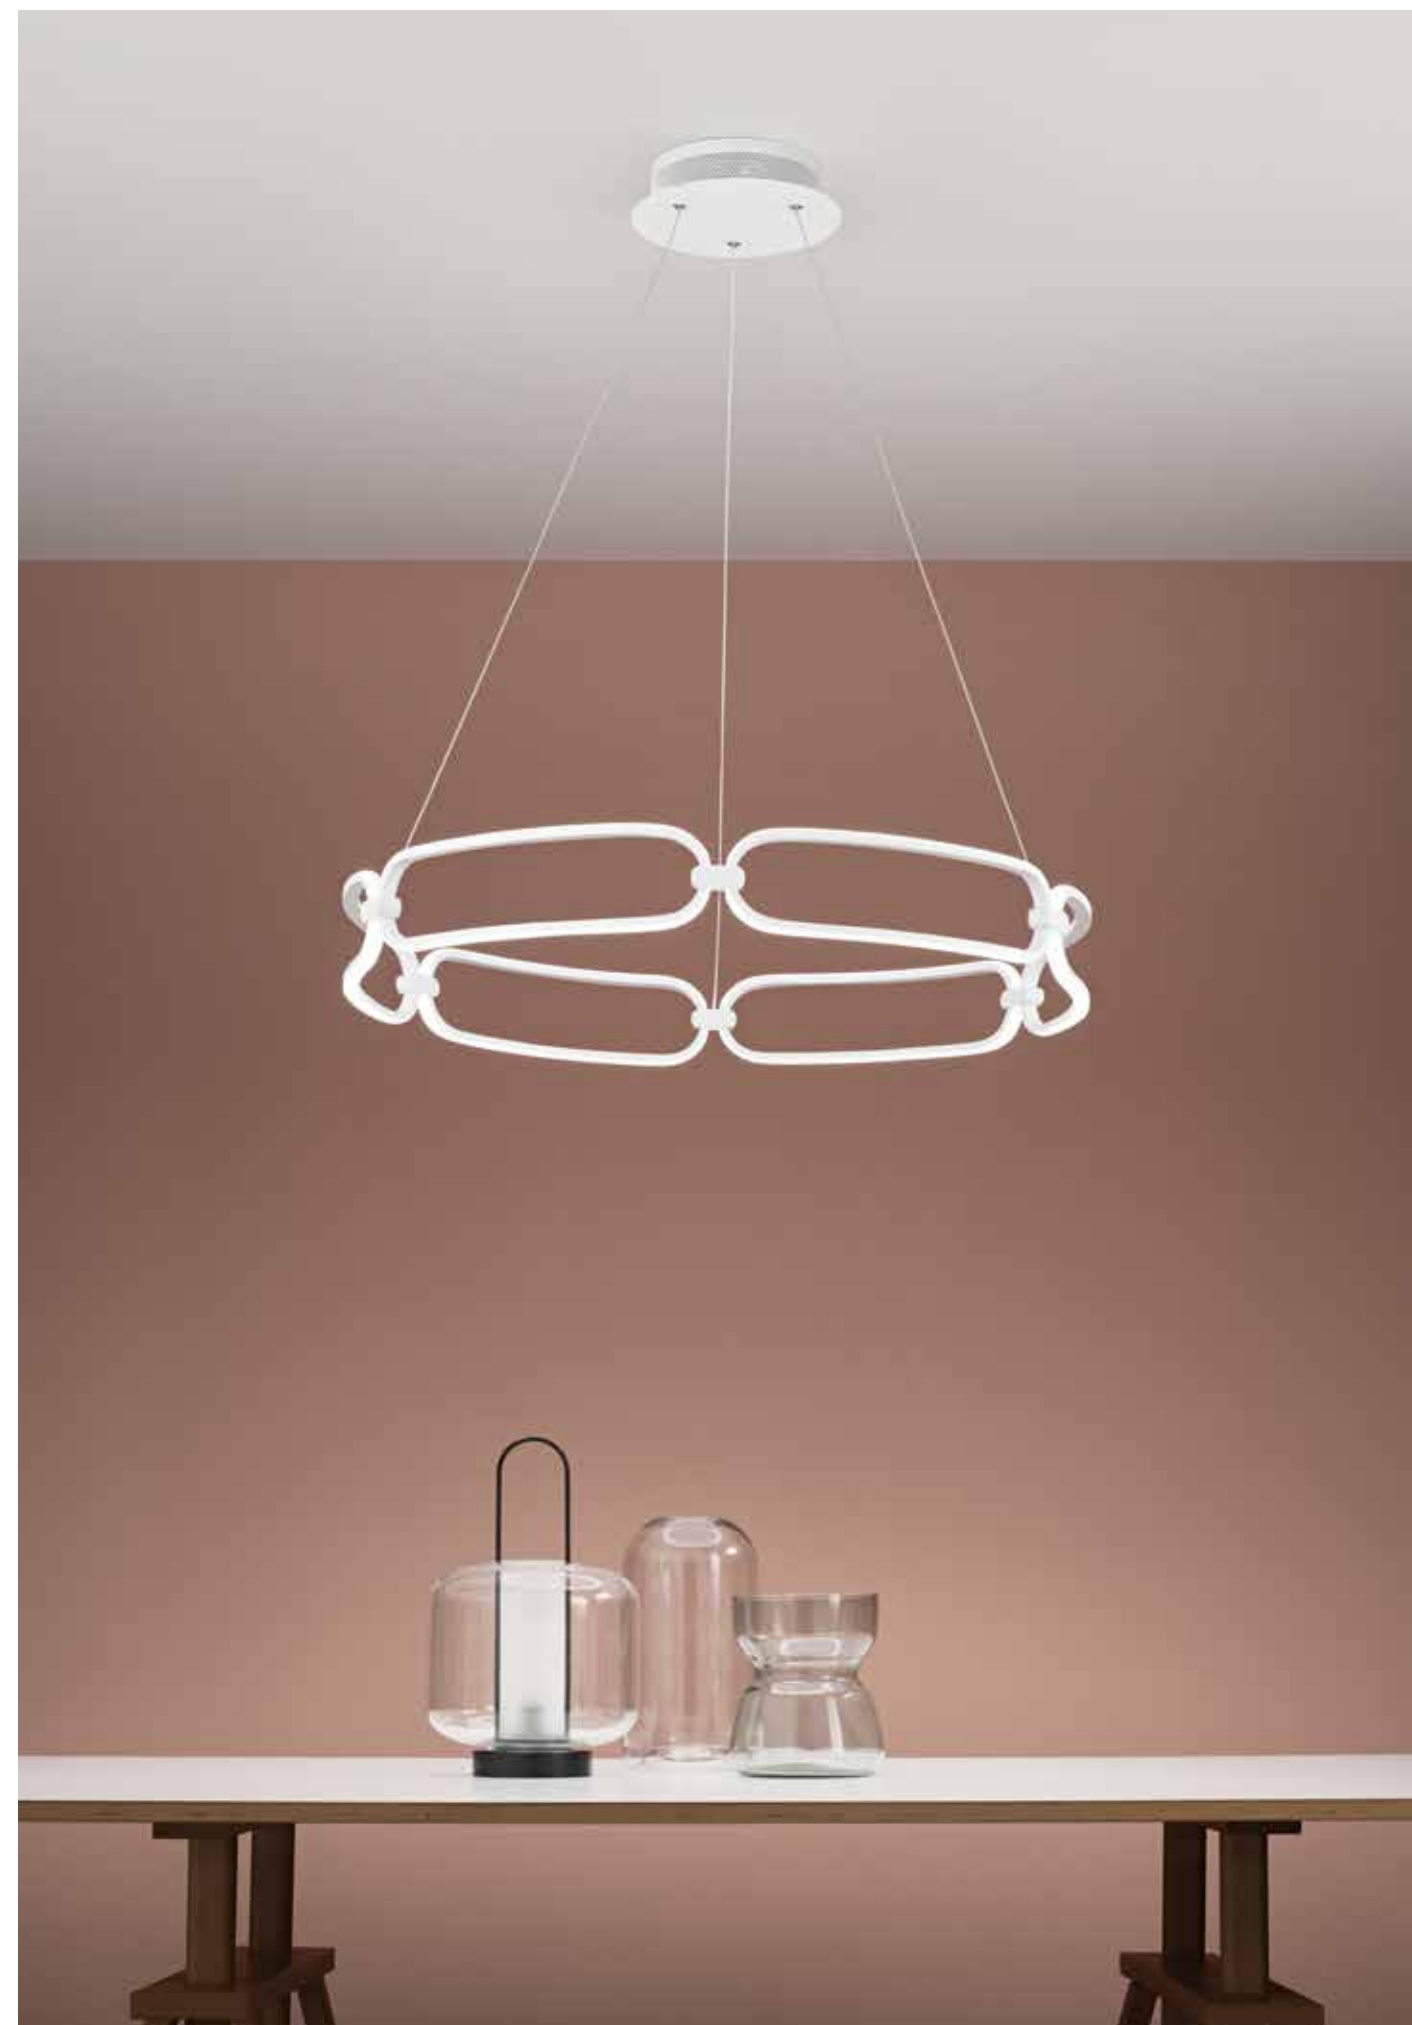

INFINITY

/ Collezione con struttura finemente lavorata
in alluminio dai toni bianco opaco con diffusore in silicone.

/ Collection with structure finely worked
in aluminum in white matt tones with silicone diffuser.