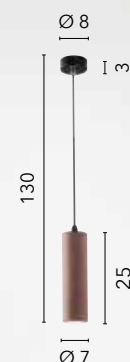

KRUK

/ Sospensioni in cemento naturale
tubolare tonda o quadrata.
Disponibile nei colori grigio o mattone.
/ Round or square natural tubular
concrete suspensions.
Available in grey or brick colours.

I-KRUK-Q-S1
8031414871605

I-KRUK-R-S1
8031414871582

I-KRUK-Q-S1 MAT
8031414871612

I-KRUK-R-S1 MAT
8031414871599

1xGU10

1xGU10