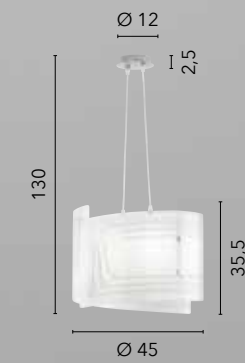

I-CONCEPT/S45
8031440365147
2xE27