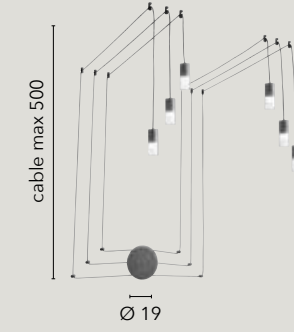

I-SPIDER-PL6
8031414869657
6xG9 LED
24 pcs INCL

I-SPIDER-AP
8031414869565
1xG9