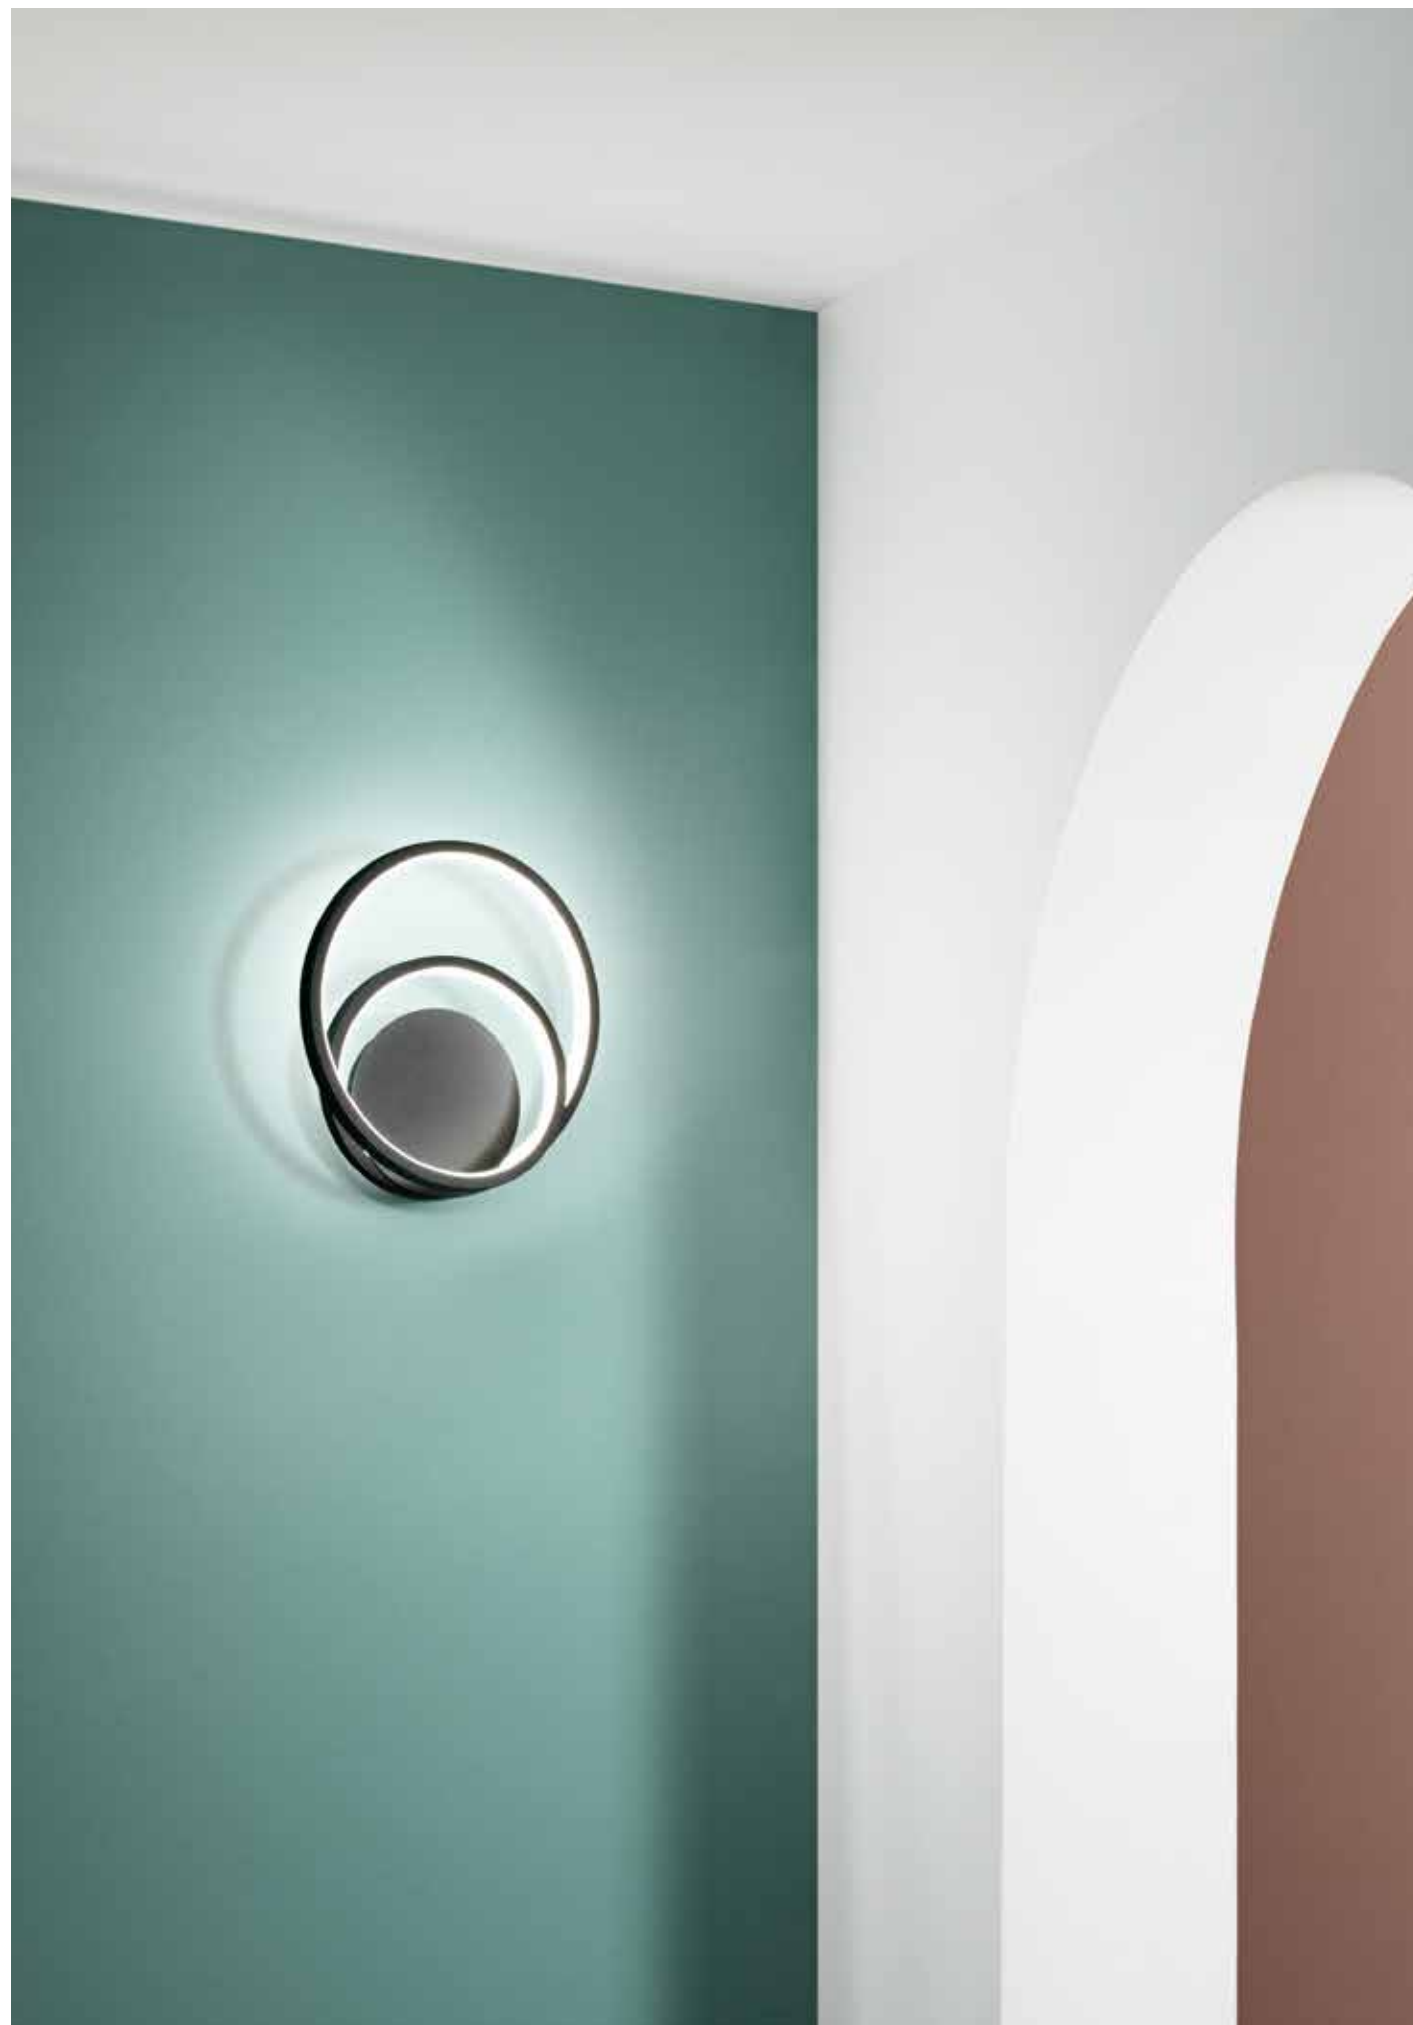

LED 40W
5440 lm
3000K 4000K 6500K ●●●

LIEVE

/ Collezione dalle forme circolari realizzata in alluminio bianco, oro o nero goffrato con diffusore in silicone.

/ Collection with circular shapes made of white, gold or black embossed aluminum with silicone diffuser.