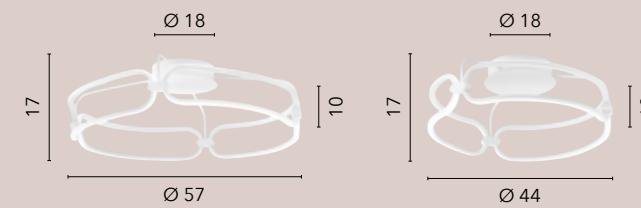

LED-INFINITY-PL60
8031414868841
LED 49W
4400 lm
4000K

LED-INFINITY-PL45
8031414868834
LED 33W
2970 lm
4000K