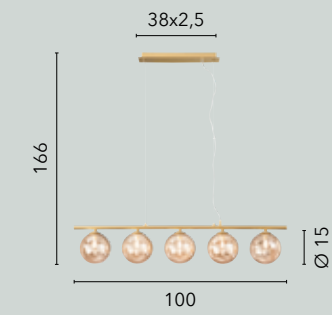

I-HONEY-SQ5-NER
8031414888696