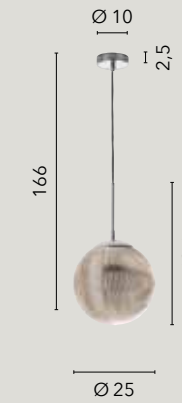

I-GREENWICH-G-S1 GR
8031414874613
1xE27 LED