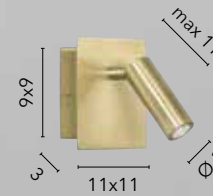

DEFOE

/ Applique ad incasso con punto luce orientabile in alluminio con LED integrato. Disponibile nei colori bianco, nero, nichel ed oro satinato.
/ Recessed wall lamp with adjustable light point in aluminum with integrated LED. Available in white, black, nickel and satin gold.

● **INC-DEFOE-NER**
8031414896967

○ **INC-DEFOE-BCO**
8031414896967

● **INC-DEFOE-ORO**
8031414896974

○ **INC-DEFOE-NIK**
8031414896981

LED 3W
300 lm
3000K

DICKENS

/ Applique a parete con punto luce orientabile in alluminio con LED integrato. Disponibile nei colori bianco, nero, nichel ed oro satinato.
/ Wall lamp with adjustable light point in aluminium with integrated LED. Available in white, black, nickel and satin gold.

● **LED-DICKENS-AP-NER**
8031414896929

○ **LED-DICKENS-AP-BCO**
8031414896912

● **LED-DICKENS-AP-ORO**
8031414896943

○ **LED-DICKENS-AP-NIK**
8031414896936

LED 2,2W
220 lm
3000K