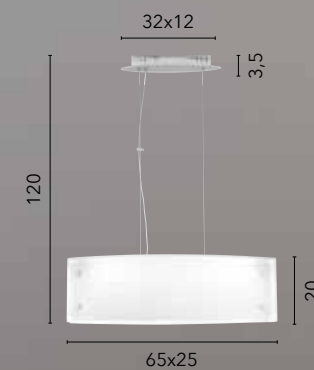

I-CHARME/S65
8031414864553

LED 50W
3960 lm
3000K ↔ 6500K