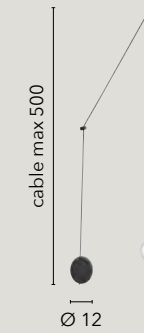

I-HABITAT-PL1 NER
8031414869640

I-HABITAT-PL1 BCO
8031414869619
1xE27
4 pcs INCL