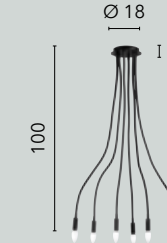

I-CLUB-S50 BCO
8031440362801

I-CLUB-S50 CR
8031440362818

1xE27

LOVER

/ Collezione dalle linee curve e sinuose in metallo flessibile rivestito in silicone nero o bianco.

/ Collection with curved and sinuous lines in flexible metal covered in black and white silicone.