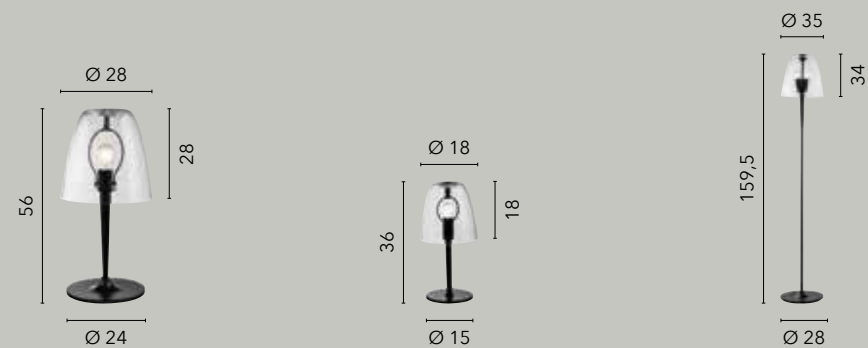

I-ARES-LG1-TR
8031414884513
1xE27

I-ARES-L1-TR
8031414884537
1xE14

I-ARES-PT3-TR
8031414884599
3xE14