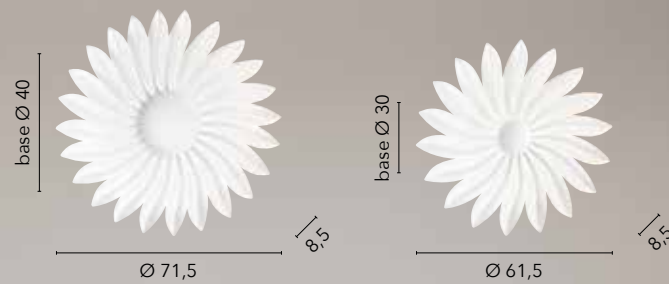

SUNRISE

/ Plafoniera con struttura in alluminio a forma di petali in bianco con diffusori in acrilico bianco satinato.

/ Ceiling lamp with white petal-shaped aluminum structures with satin white acrylic diffusers.

LED-SUNRISE-PL72
8031414869169

LED 135W
9200 lm
4000K

LED-SUNRISE-PL62
8031414869152

LED 100W
11700 lm
4000K