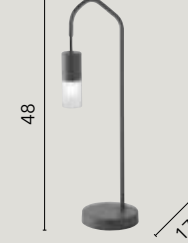

I-SPIDER-L
8031414869572
1xG9