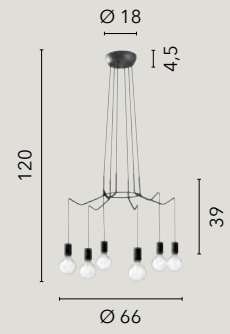

I-HABITAT-S6 NER
8031414869497

I-HABITAT-S6 BCO
8031414869442
6xE27