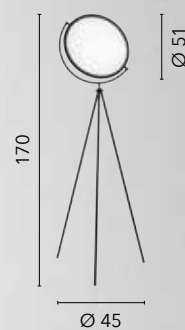

RADAR

/ Piantana in metallo con diffusore ultrasottile in acrilico orientabile.

Sistema cambio temperatura colore con interruttore.

/ Metal floor lamp with ultra-thin adjustable acrylic diffuser.

Color temperature change system with switch.

● **LED-RADAR-PT-NER**
8031414884797

○ **LED-RADAR-PT-BCO**
8031414884780

LED 24W
1980 lm
3000K 4000K 6500K ●●●