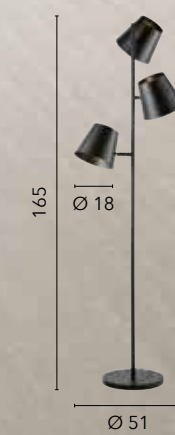

I-COLT-S3 GR 8031414875535	I-COLT-L1 GR 8031414875474	I-COLT-PT3 GR 8031414875511	I-COLT-PT1 GR 8031414875498
	I-COLT-S3 RU 8031414875542	I-COLT-L1 RU 8031414875481	I-COLT-PT3 RU 8031414875528	I-COLT-PT1 RU 8031414875504
	3xE27	1xE27	3xE27	1xE27