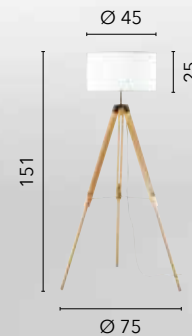

/ Floor lamp with stand made of oak with honey tones and white fabric lampshade.

I-STUDIOS/PT
8031440359825
1xE27

BOUTIQUE

/ Piantana in legno dalle linee modellate con finiture bianche e paralume in tessuto bianco.
/ Wooden floor lamp with shaped lines with white finishes and white fabric lampshade.