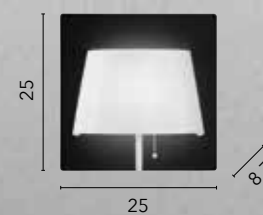

WHAROL

/ Collezione applique in metallo con paralume in colore bianco o nero.

/ Applique collection in metal with lampshade in white or black color.

● **LED-WHAROL-WB**
8031440364171

○ **LED-WHAROL-BW**
8031440364157

LED 6W
540 lm
4000K ○