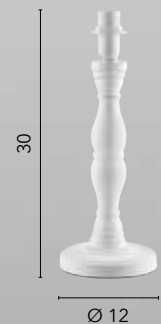

B-LULLABY-L
8031414873142
1xE14

B-CHERRY-L
8031414886876
1xE14

B-SWEET-L
8031414878475
1xE14