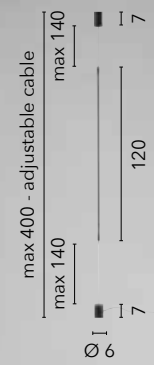

LED-GRAVITY-PT-NER
8031414896868

LED-GRAVITY-PT-BCO
8031414896851

LED-GRAVITY-PT-ORO
8031414896875

LED 15W
1728 lm
3000K 4000K 6000K