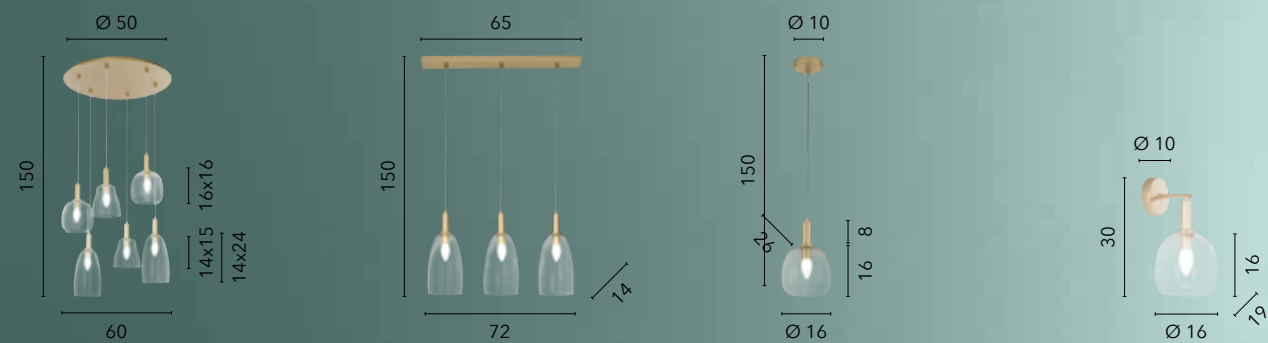

BRANDY

/ Collezione realizzata con diffusori finemente lavorati in vetro soffiato dalle configurazioni diverse e finiture in oro satinato.

/ Collection made with diffusers finely worked in blown glass with different configurations and satin gold finishes.

I-BRANDY-S6
8031414895168
6xE14

I-BRANDY-S3
8031414895151
3xE14

I-BRANDY-S1
8031414895144
1xE14

I-BRANDY-AP
8031414895175
1xE14