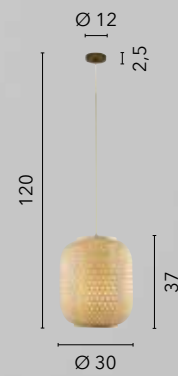

/ Collection made of natural bamboo with thermoplastic diffuser and ocher fabric cable.

I-ZEN-S-XXL
8031440311960
1xE27

I-ZEN-S-M
8031440311656
1xE27

I-ZEN-S-S
8031440311977
1xE27

I-ZEN-LUME
8031440311878
1xE27