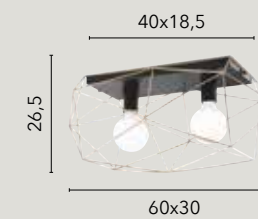

I-ABRAXAS-PL2 BCO
8031414871643