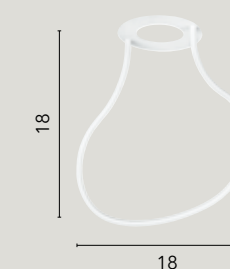

CP0000001
8031432191198
E27

Manico per pendel saliscendi bianco
Handle for white pendel ups and downs