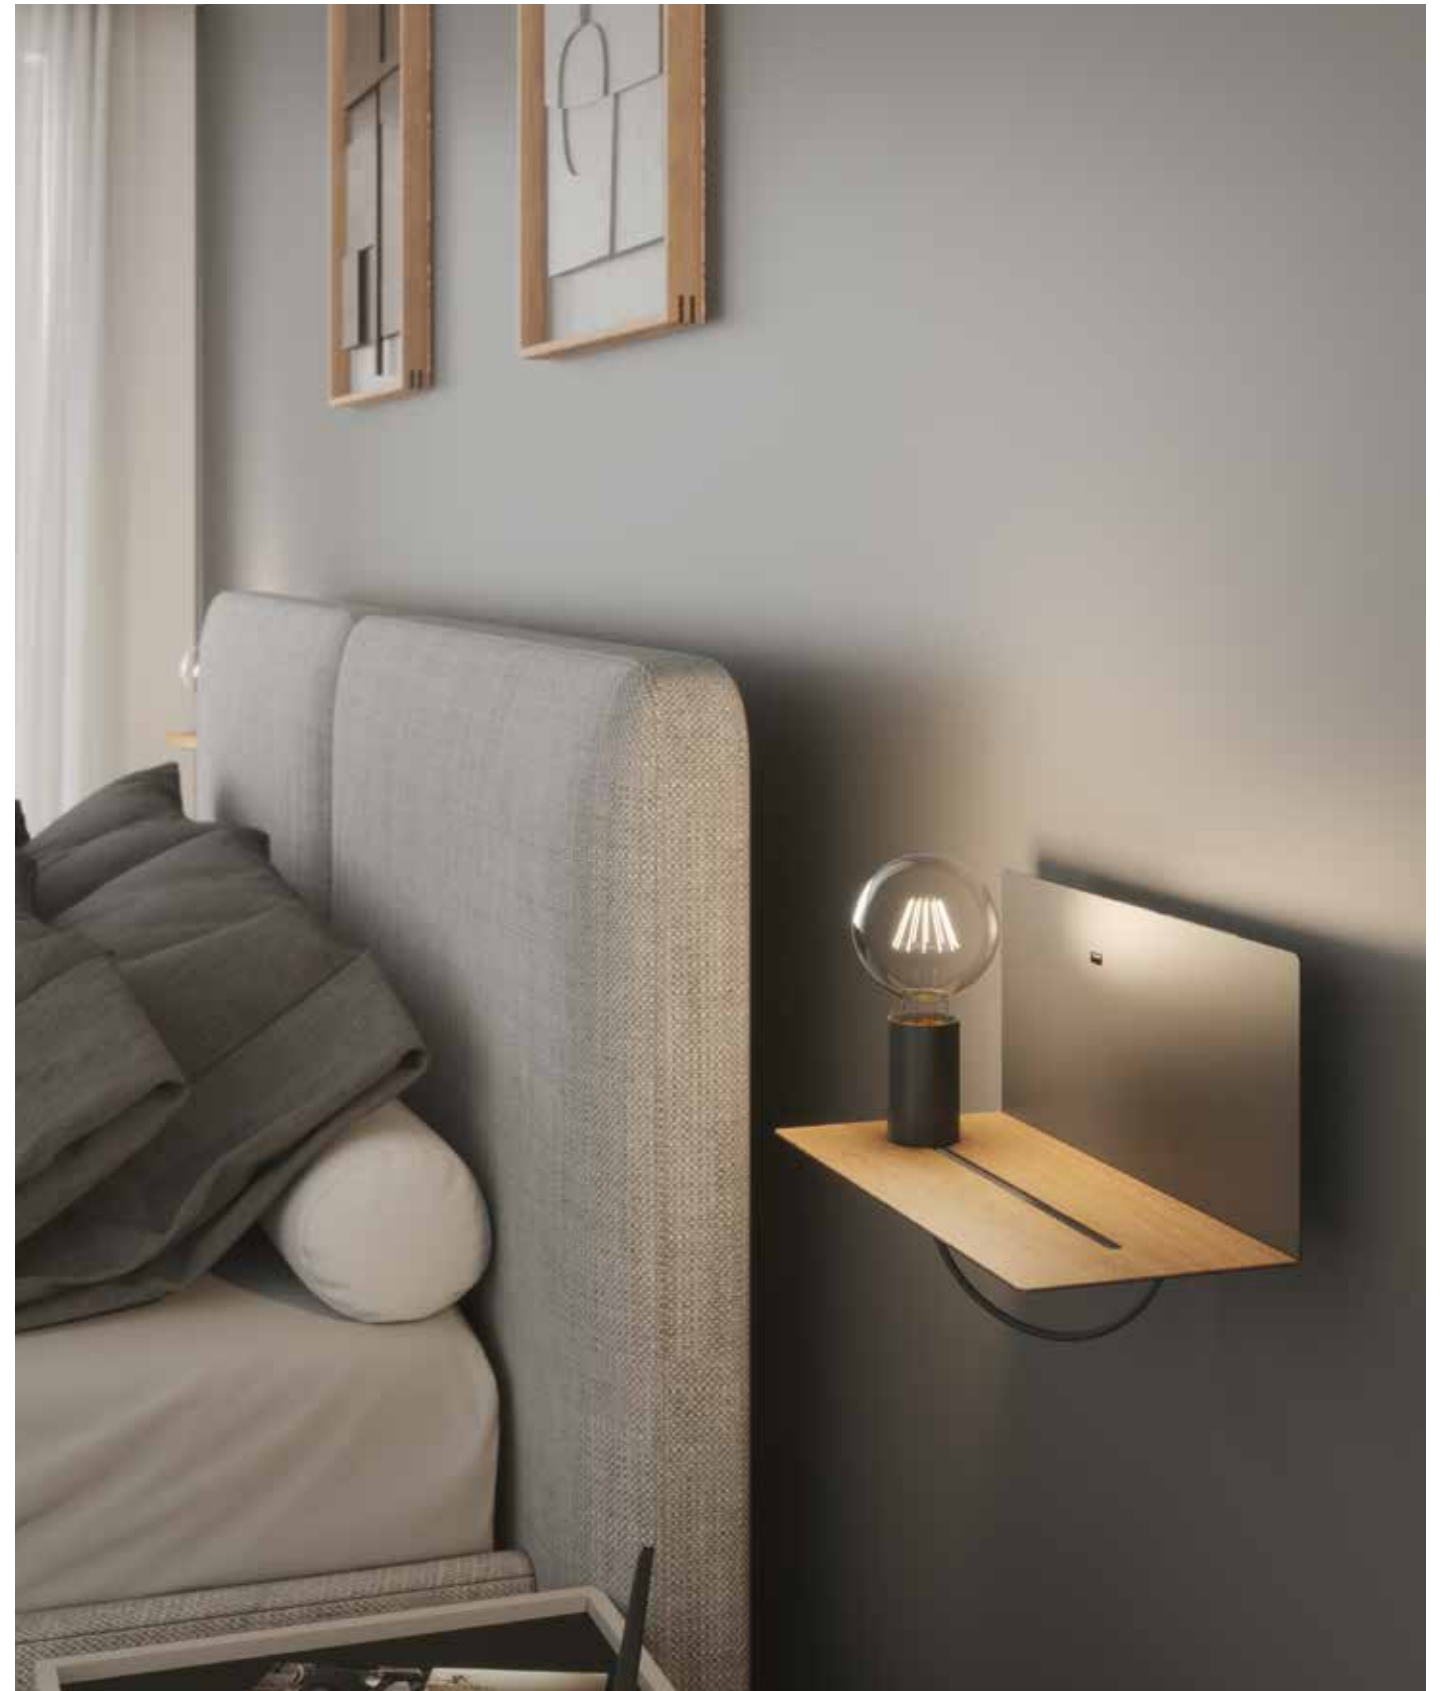

FLASH

/ Applique in metallo gofrato disponibile nelle finiture bianco o nero con mensola in colore legno naturale, lampadina mobile ed entrata USB 2A.
/ Applique in embossed metal available in white or black finishes with shelf in natural wood color, movable bulb and USB input 2A.

I-FLASH-AP NER
8031414869695

I-FLASH-AP BCO
8031414869688

1xE27