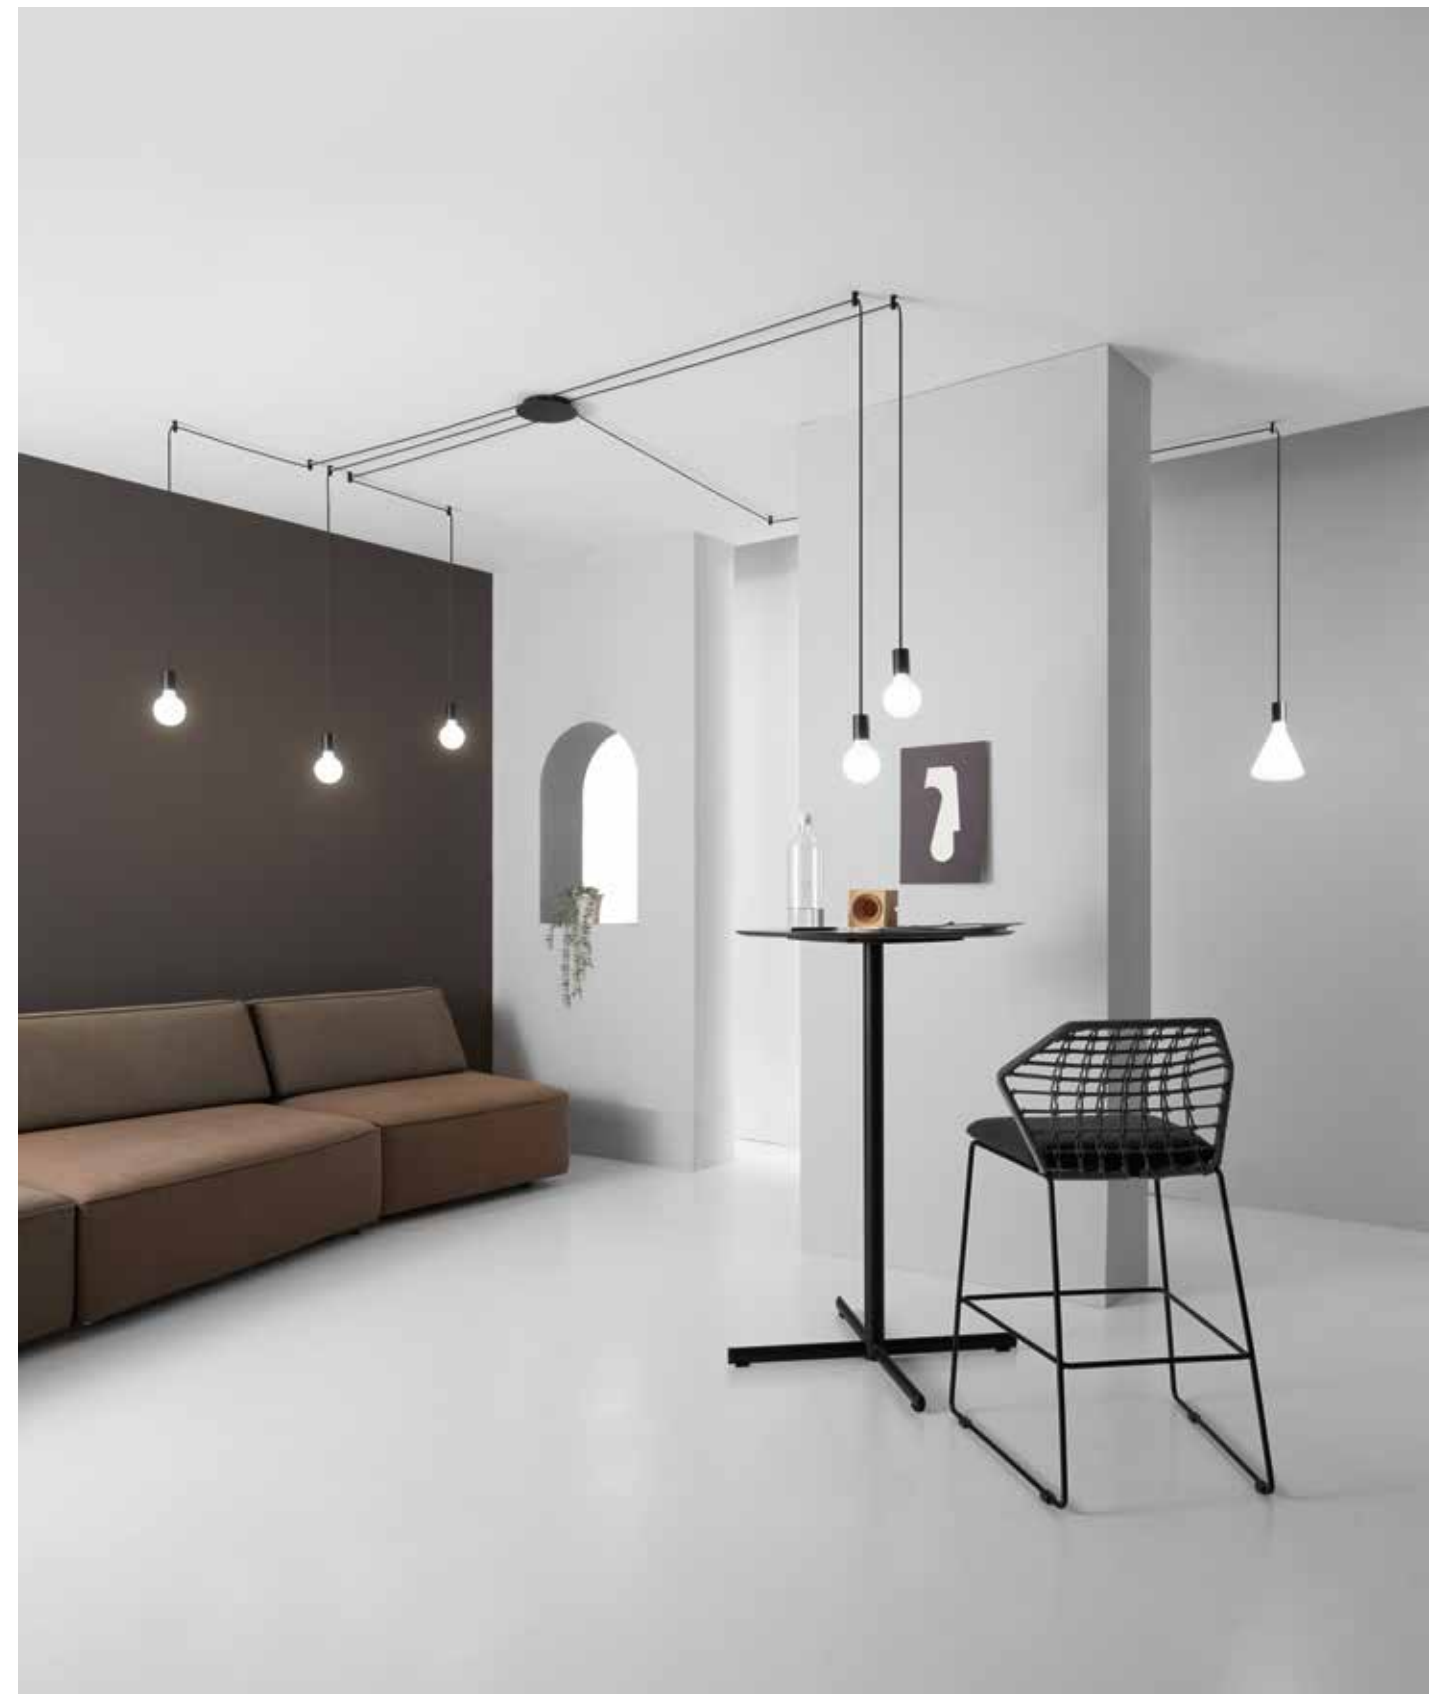

/ Collection designed in matt black or matt white metal proposed in different solutions such as suspensions, wall, floor and table lamp. Also designed in asymmetric configuration with adjustable cables shifters.