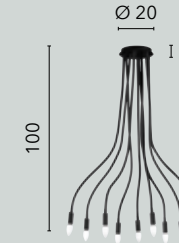

I-CLUB-S50 BCO
8031440362801

I-CLUB-S50 CR
8031440362818

1xE27

LOVER

/ Collezione dalle linee curve e sinuose in metallo flessibile rivestito in silicone nero o bianco.

/ Collection with curved and sinuous lines in flexible metal covered in black and white silicone.