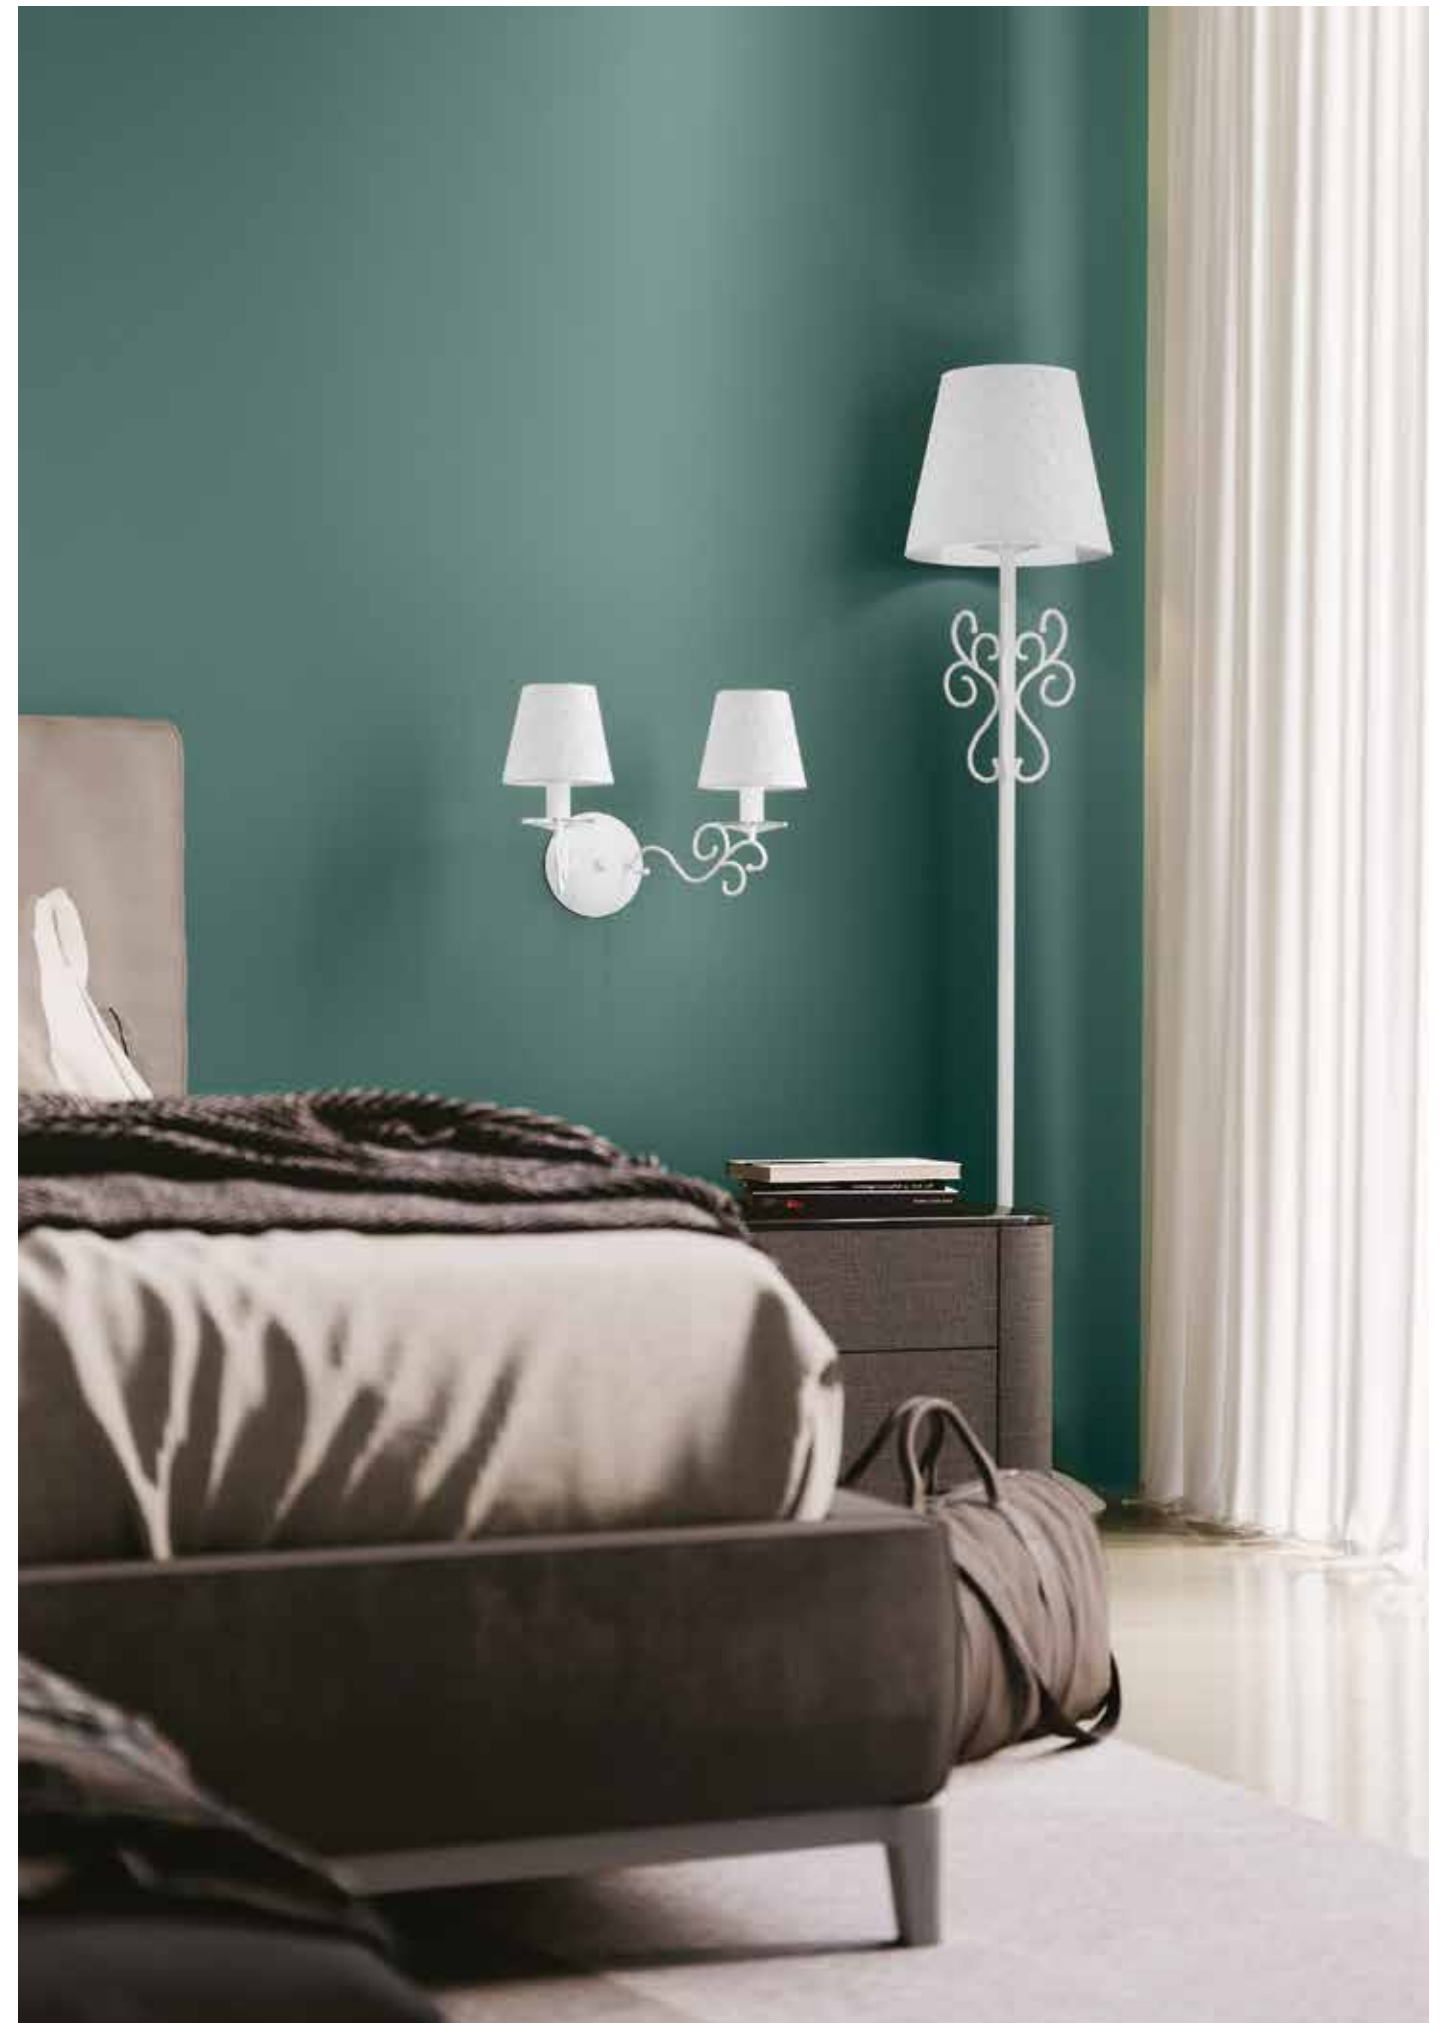

PERLA

/ Collezione in metallo bianco goffrato dalle linee eclettiche e sinuose e bobecche in cristallo K9 con paralumi bianchi.

/ Collection in white embossed metal with eclectic and sinuous lines and K9 crystal bobecche with white lampshades.