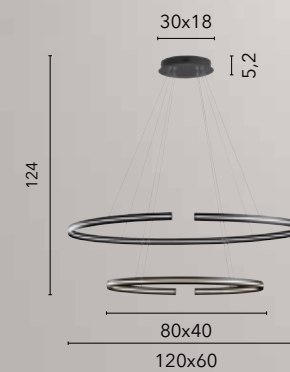

LED-HEAVEN-AP
8031414873463

LED 20W
2900 lm
4000K

LED-HEAVEN-L
8031414873487

LED 20W
2900 lm
4000K

LED-HEAVEN-PT
8031414873470

LED 30W
4400 lm
4000K

CLARKE

/ Collezione con montatura in fine alluminio nero gofrato e diffusore in silicone.
/ Collection with fine embossed black aluminum frame and silicone diffuser.