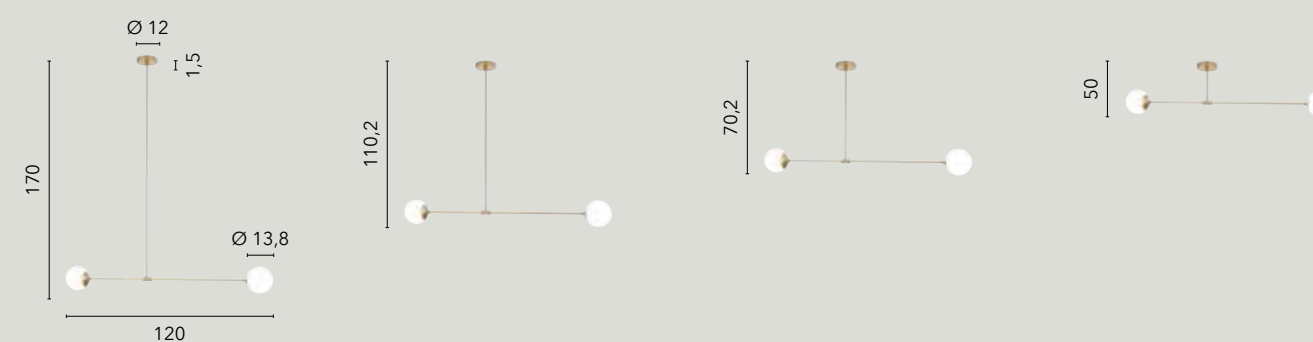

I-THEMYS-T2
8031414870035
2xE14 LED
x4 heights