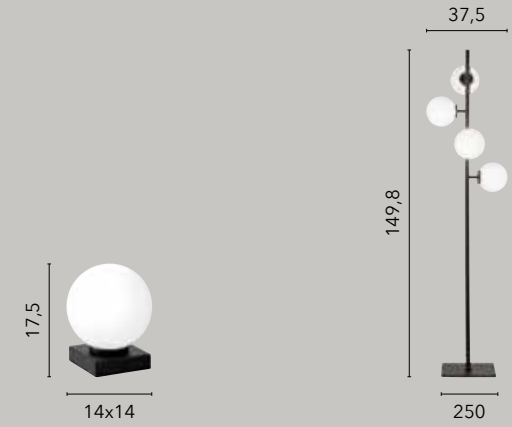

I-ENOIRE-L1 8031414869817	I-ENOIRE-PT4 8031414890637
	I-ENOIRE-L1-ORO 8031414890620 1xE14 LED	I-ENOIRE-PT4-ORO 8031414890644 1xE14 LED