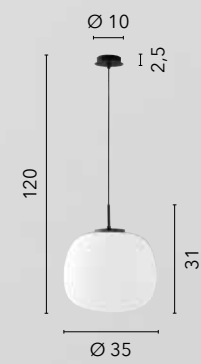

I-TOLOMEO-S31
8031414869862
1xE27 LED