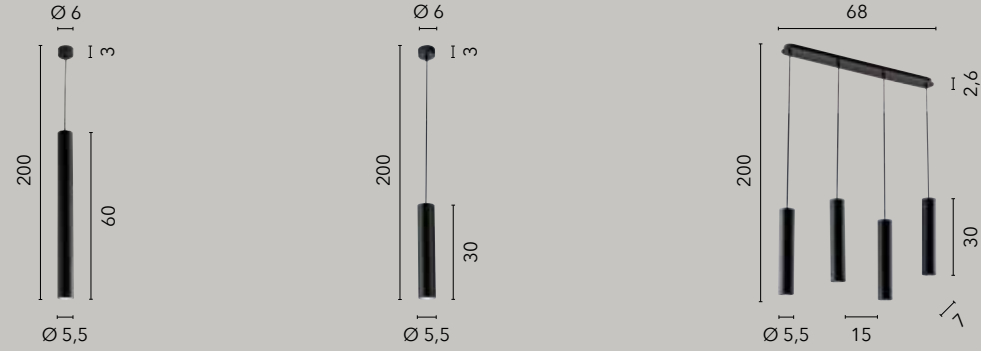

/ Suspensions and ceiling lamps with square and round metal structure available in chrome, white, matt black and corten, brush gold finish.

cavo
cable

struttura
structure

| | | | |
|--|--|--|---|
| | I-FLUKE-S NERO 8031440362504 | I-FLUKE-S30 NERO 8031414875603 | I-FLUKE-S4 NERO 8031414885732 |
| | I-FLUKE-S BCO 8031440362535 | I-FLUKE-S30 BCO 8031414875597 | I-FLUKE-S4 BCO 8031414885725 |
| | I-FLUKE-S ORO 8031414885633 | I-FLUKE-S30 ORO 8031414885619 | I-FLUKE-S4 ORO 8031414885749 |
| | I-FLUKE-S CR 8031440361774 | I-FLUKE-S30 CR 8031414875610 | 1xGU10 |
| | I-FLUKE-S BRO 8031414885626 | I-FLUKE-S30 BRO 8031414885602 | 1xGU10 |