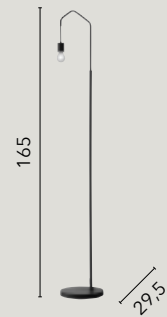

I-HABITAT-PT NER
8031414869534

I-HABITAT-PT BCO
8031414869480
1xE27

I-DEVIATORE-BCO
8031414872435
KIT 3 pcs