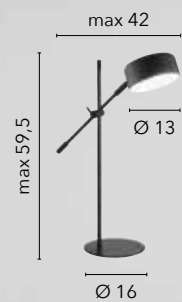

EIFFEL

/ Lampada da tavolo realizzata in metallo disponibile nelle versioni nera, bianca, oro e nickel. Punto luce orientabile.

/ Table lamp made of metal available in black, white, gold and nickel versions. Adjustable light head.

LDT-EIFFEL-NER
8031414892754

LDT-EIFFEL-BCO
8031414892747

LDT-EIFFEL-ORO
8031414892730

LDT-EIFFEL-NIK
8031414892969

1xE14