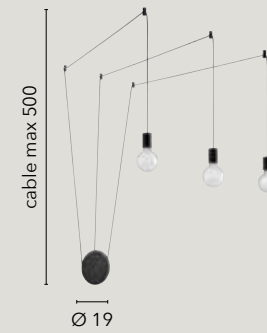

I-HABITAT-PL3 NER
8031414869633

I-HABITAT-PL3 BCO
8031414869602
3xE27
12 pcs INCL