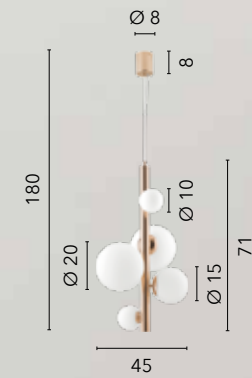

I-HERA-S5
8031414863228
5xG9 LED