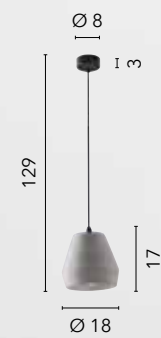

I-ANDO-S18
8031414871575
1xE27