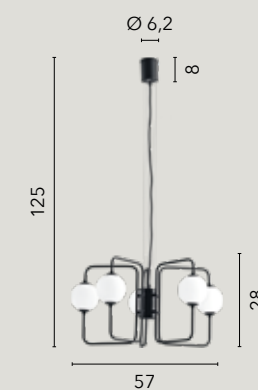

I-NEUTRON-S5
8031414871681
5xG9 LED