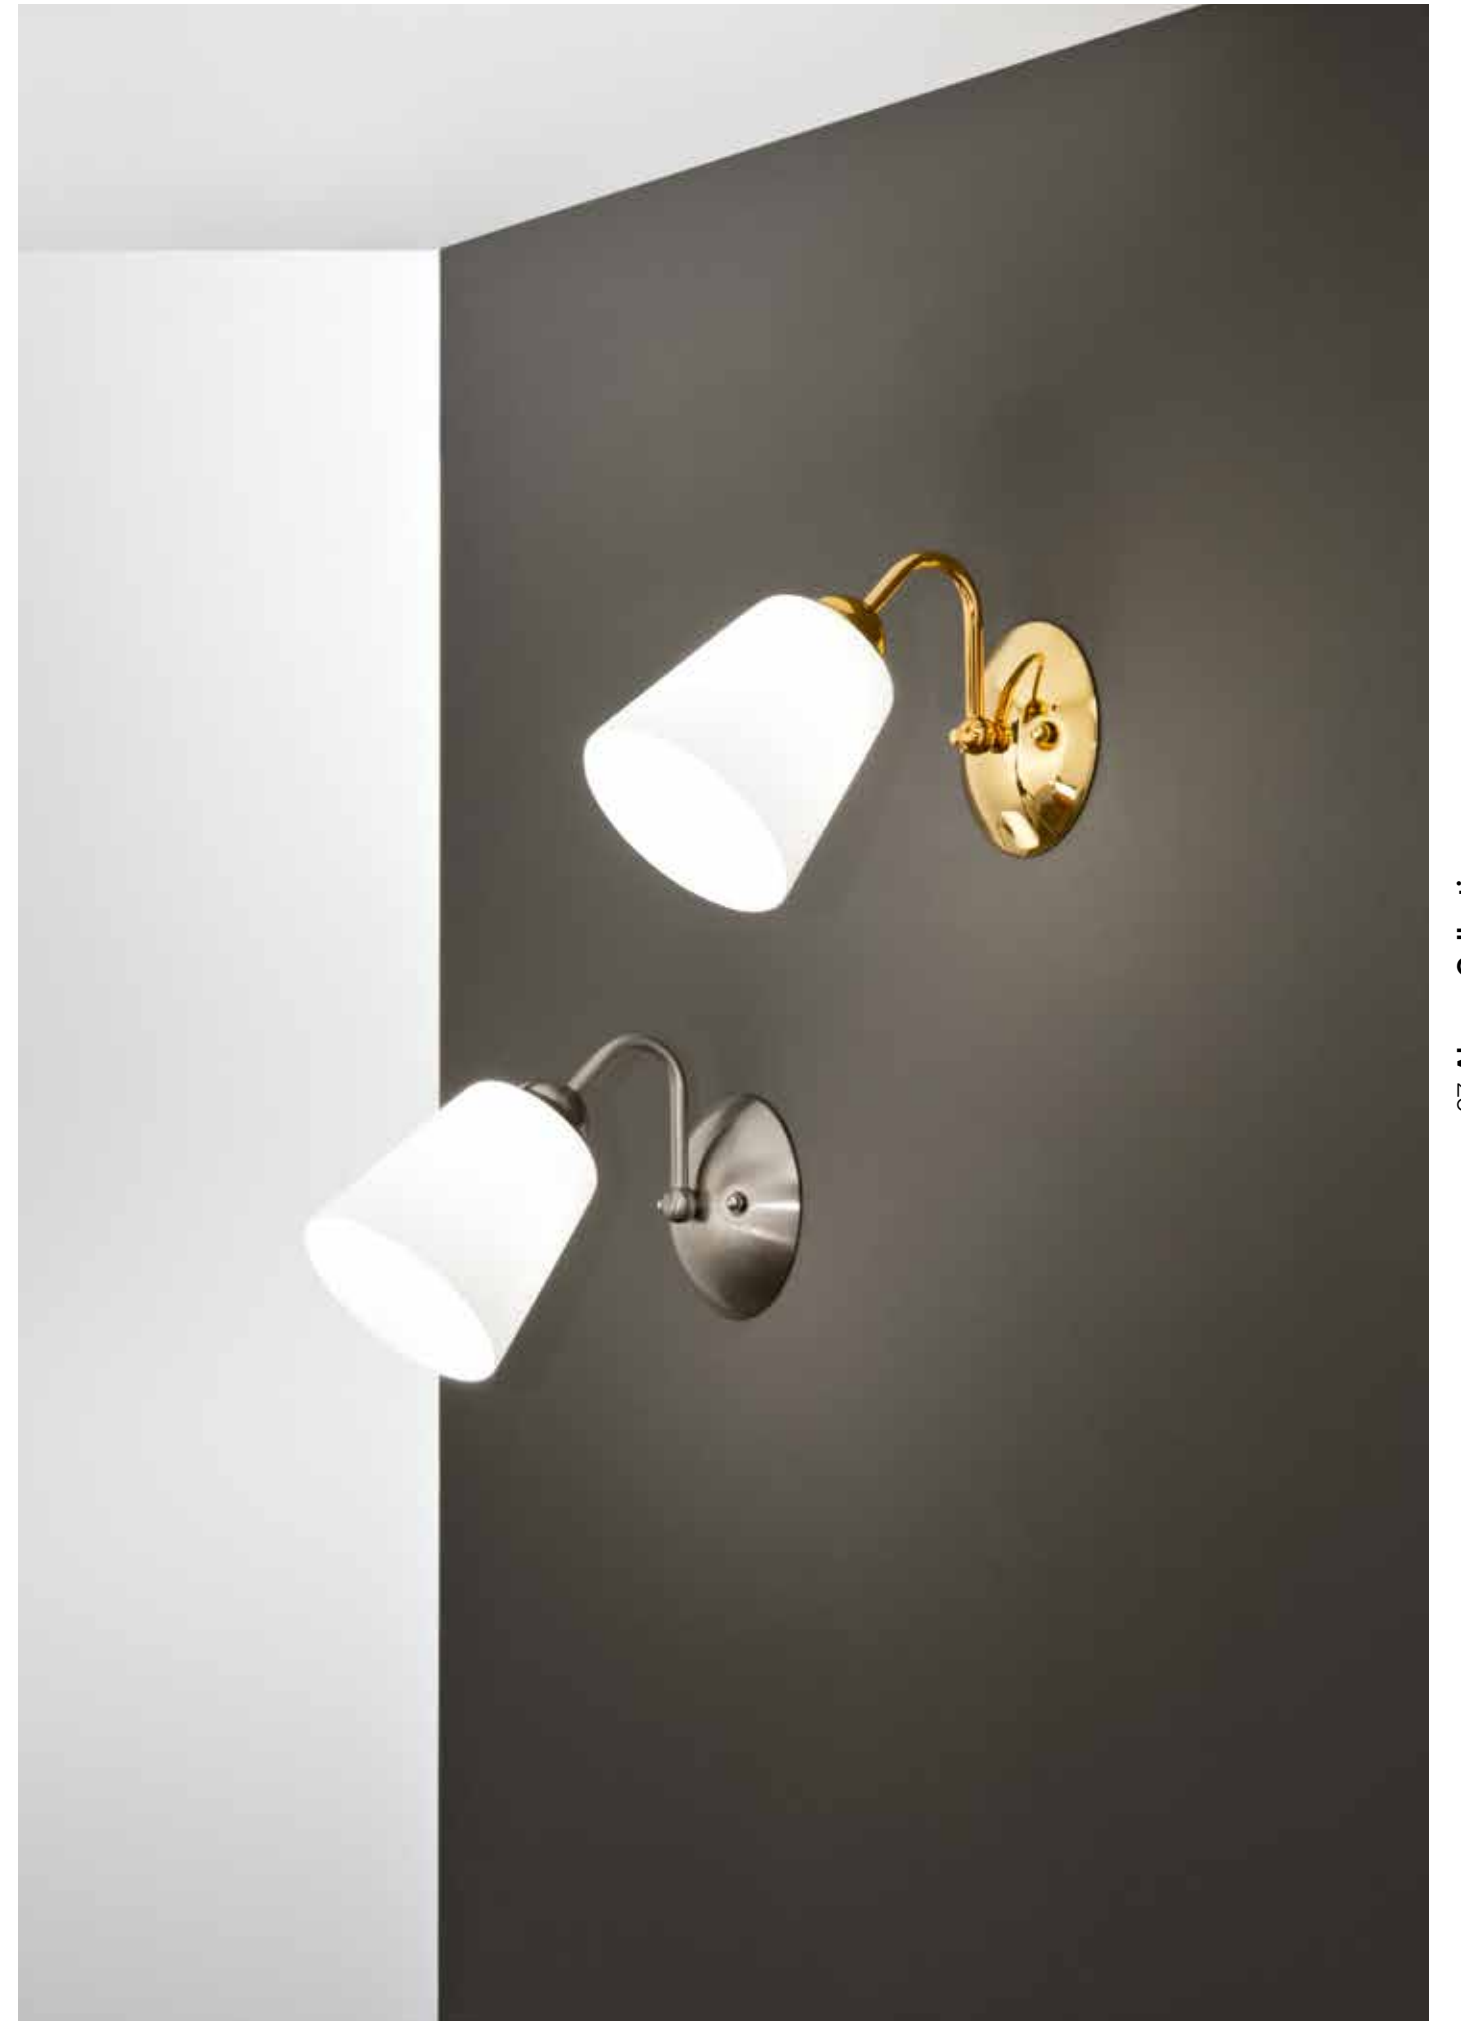

1162

/ Collezione in metallo disponibile con finitura in nickel o oro con diffusori in vetro soffiato bianco acidato.

/ Metal collection available with nickel or gold finish with frosted white blown glass diffusers.

	I-1162/5 NIK 8031414088942	I-1162/3 NIK 8031414088959	I-1162/AP NIK 8031414088973	I-1162/L NIK 8031414088966
	I-1162/5 ORO 8031414089116	I-1162/3 ORO 8031414089109	I-1162/AP ORO 8031414089093	I-1162/L ORO 8031414089086
	5xE14	3xE14	1xE14	1xE14