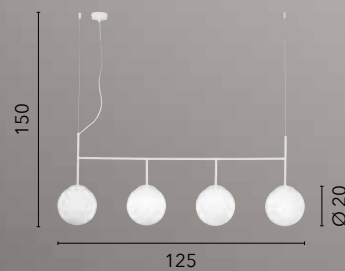

BALY

/ Sospensione realizzata in metallo in bianco opaco con sfere in vetro opale.

/ Suspension made of matt white metal with opal glass spheres.

I-BALY-S4
8031414896998
4x E27 LED