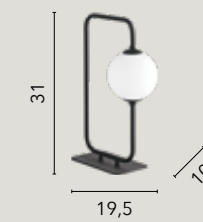

I-NEUTRON-L
8031414871711
1xG9 LED