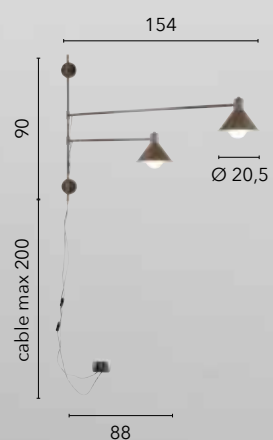

DUETTO

/ Collezione in metallo nero, bianco o corten satinato con interno bianco lucido. Struttura regolabile in base alle esigenze.

/ Collection in black, white or satin corten metal with glossy white interior. Structure adjustable according to needs.

I-DUETTO-AP2-NER
8031414884681

I-DUETTO-AP2-BCO
8031414884698

I-DUETTO-AP2-BRO
8031414884704

2xE27