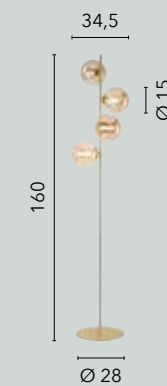

I-HONEY-PT4-NER
8031414888665

I-HONEY-PT4
8031414874712
4xG9 LED