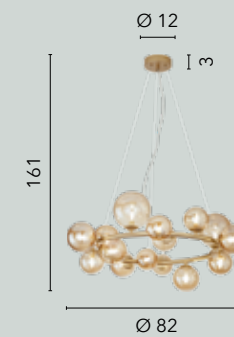

I-HONEY-S9
8031414874668
9xG9 LED

I-HONEY-S16-NER
8031414891986