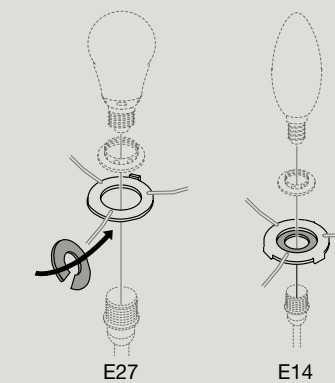

I-CONVERTER-E27-E14
8031414886913

Anello riduttore per paralumi da E27 a E14
Reducer ring for lampshades from E27 to E14