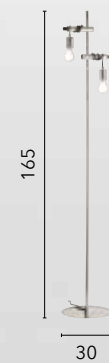

I-ADMIRAL-PT2
8031414870134
2xE27