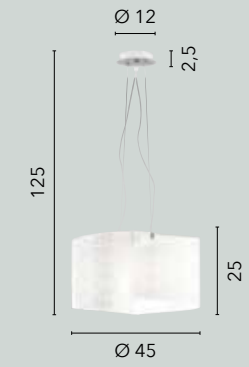

I-JOYCE/S2
8031440365017
2xE27