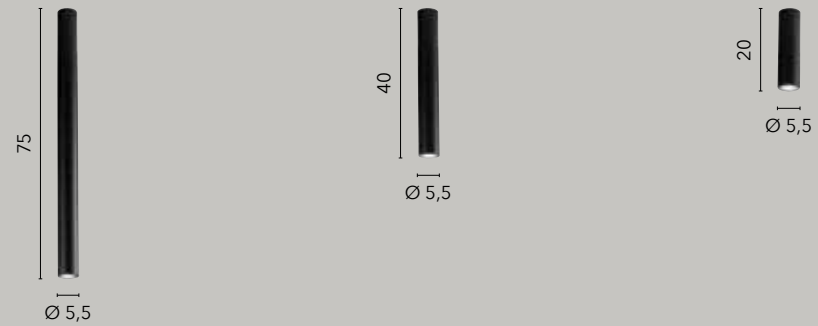

/ Suspensions and ceiling lamps with square and round metal structure available in chrome, white, matt black and corten, brush gold finish.

cavo
cable

struttura
structure

| | | | |
|--|--|--|---|
| | I-FLUKE-S NERO 8031440362504 | I-FLUKE-S30 NERO 8031414875603 | I-FLUKE-S4 NERO 8031414885732 |
| | I-FLUKE-S BCO 8031440362535 | I-FLUKE-S30 BCO 8031414875597 | I-FLUKE-S4 BCO 8031414885725 |
| | I-FLUKE-S ORO 8031414885633 | I-FLUKE-S30 ORO 8031414885619 | I-FLUKE-S4 ORO 8031414885749 |
| | I-FLUKE-S CR 8031440361774 | I-FLUKE-S30 CR 8031414875610 | 1xGU10 |
| | I-FLUKE-S BRO 8031414885626 | I-FLUKE-S30 BRO 8031414885602 | 1xGU10 |