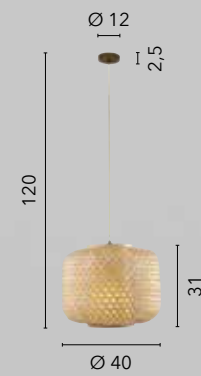

/ Collection made of natural bamboo with thermoplastic diffuser and ocher fabric cable.

I-ZEN-S-XXL
8031440311960
1xE27

I-ZEN-S-M
8031440311656
1xE27

I-ZEN-S-S
8031440311977
1xE27

I-ZEN-LUME
8031440311878
1xE27