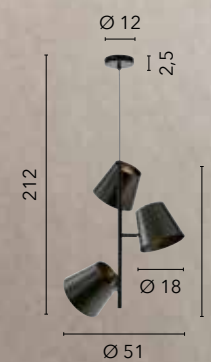

I-COLT-S3 GR 8031414875535	I-COLT-L1 GR 8031414875474	I-COLT-PT3 GR 8031414875511	I-COLT-PT1 GR 8031414875498
	I-COLT-S3 RU 8031414875542	I-COLT-L1 RU 8031414875481	I-COLT-PT3 RU 8031414875528	I-COLT-PT1 RU 8031414875504
	3xE27	1xE27	3xE27	1xE27