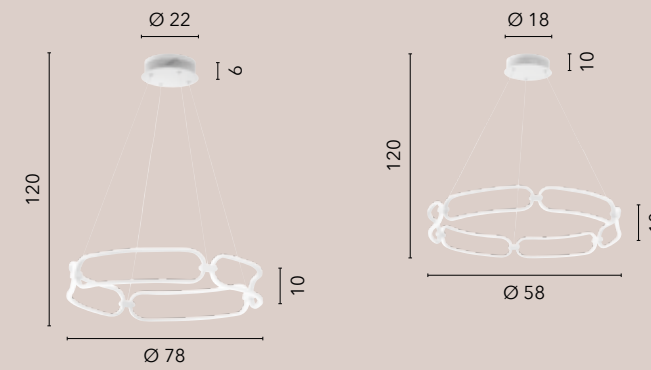

LED-INFINITY-S80
8031414868605
LED 61,5W
5530 lm
4000K

LED-INFINITY-S60
8031414869060
LED 49W
4400 lm
4000K