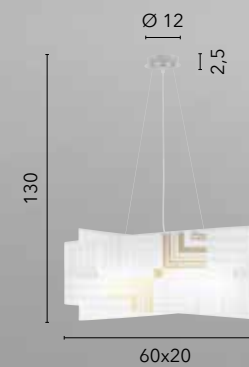

I-SEVENTY/S60
8031440365109
4xE27