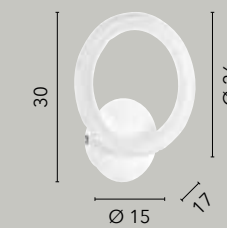

LED-BRYANT-AP
8031414877195

LED 19W
2040 lm
4000K ◯

LED-BRYANT-APC
8031414877652

LED 19W
2040 lm
3000K ●