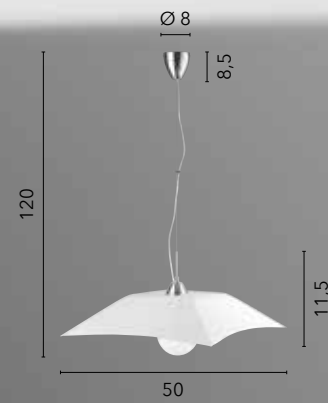

OSIRIDE

/ Collezione in vetro bianco satinato con finiture in cromo.
/ Collection in satin white glass with chrome finishes.

I-OSIRIDE-S50
8031414872756
1xE27