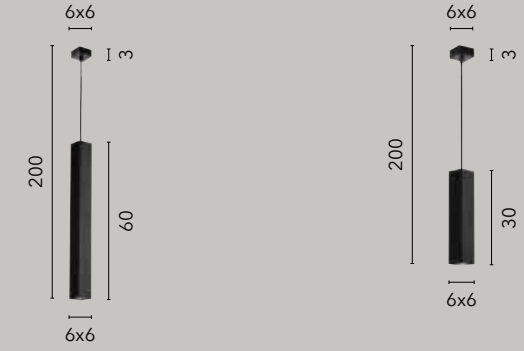

I-FLUKE-SQ NERO 8031414885701	I-FLUKE-S30Q NERO 8031414885664
	I-FLUKE-SQ BCO 8031414885688	I-FLUKE-S30Q BCO 8031414885640
	I-FLUKE-SQ ORO 8031414885718	I-FLUKE-S30Q ORO 8031414885671
	I-FLUKE-SQ BRO 8031414885695	I-FLUKE-S30Q BRO 8031414885657