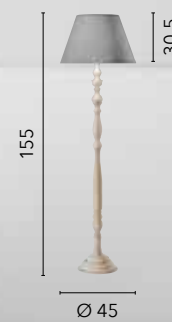

I-BOURLESQUE/PT
8031440359870
1xE27