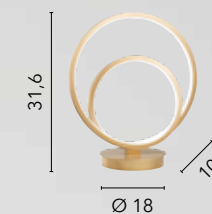

LED 40W
5440 lm
3000K 4000K 6500K ●●●

LIEVE

/ Collezione dalle forme circolari realizzata in alluminio bianco, oro o nero goffrato con diffusore in silicone.

/ Collection with circular shapes made of white, gold or black embossed aluminum with silicone diffuser.