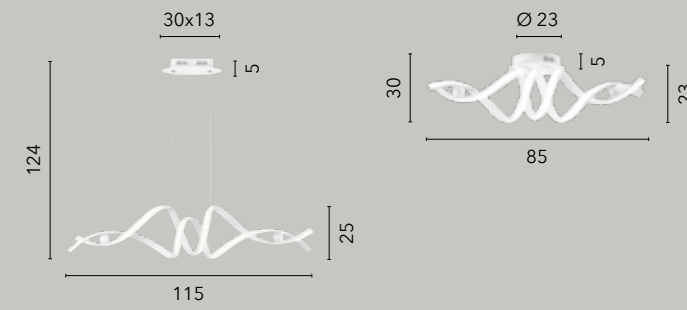

LED-MYSTRAL-S

8031414868674

LED 60W
7480 lm
4000K

LED-MYSTRAL-PL

8031414868681

LED 38W
4900 lm
4000K

LED-MYSTRAL-AP

8031414868650

LED 15W
1770 lm
4000K

LED-MYSTRAL-L

8031414868667

LED 15W
1800 lm
4000K

LED-MYSTRAL-PT

8031414868636

LED 36W
4000 lm
4000K