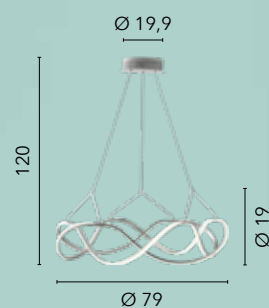

FLIGHT

/ Collezione con struttura dalle linee intrecciate in alluminio nichel spazzolato e diffusore in silicone.

/ Collection with structure with braided lines in brushed nickel aluminum and silicone diffuser.

LED-FLIGHT-S78
8031414869077

LED 45W
5400 lm
4000K

LED-FLIGHT-PL55
8031414869084

LED 28,8W
3600 lm
4000K