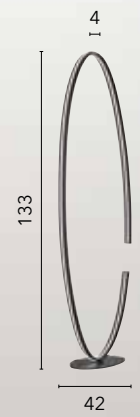

LED-CLARKE-PTC
8031414877737

LED 25W
3650 lm
3000K ●

LED-CLARKE-PT
8031414871537

LED 25W
3650 lm
4000K ●