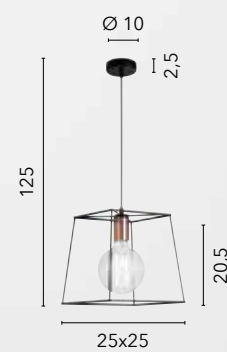

/ Suspension with elegant metal finishes in the coffee version.

I-DAYTON-S25 BRO
8031440365161
1xE27

I-DAYTON-S16 BRO
8031440365192
1xE27

HARLEM

/ Sospensione dalle linee stilizzate in metallo opaco con portalampade in rame.
/ Suspension with stylized lines in black metal with copper lamp holder.