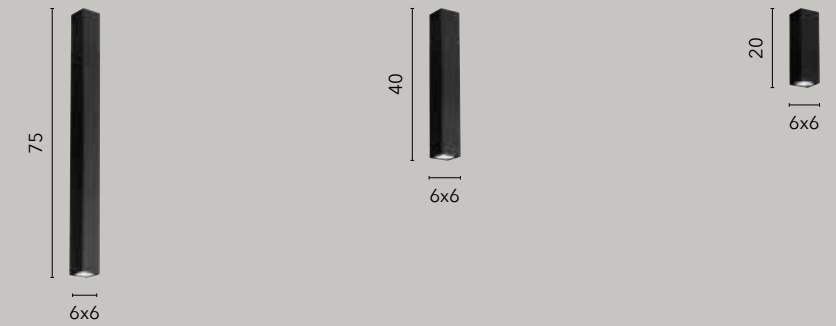

I-FLUKE-PLQ75 NERO 8031414885589	I-FLUKE-PLQ40 NERO 8031414885541	I-FLUKE-PLQ20 NERO 8031414885503
	I-FLUKE-PLQ75 BCO 8031414885565	I-FLUKE-PLQ40 BCO 8031414885527	I-FLUKE-PLQ20 BCO 8031414885480
	I-FLUKE-PLQ75 ORO 8031414885596	I-FLUKE-PLQ40 ORO 8031414885558	I-FLUKE-PLQ20 ORO 8031414885510
	I-FLUKE-PLQ75 BRO 8031414885572	I-FLUKE-PLQ40 BRO 8031414885534	I-FLUKE-PLQ20 BRO 8031414885497