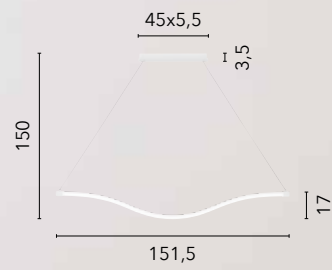

HALO

/ Collezione realizzato con cerchi diffusori in acrilico e struttura in metallo bianco goffrato.
/ Collection in white metal structure frame and opal diffuser with spherical acrylic shapes.