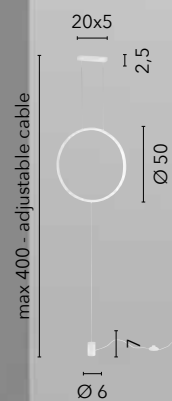

PORTAL

/ Piantana a sospensione finemente lavorata in metallo nelle versioni bianca e nera composta dalla geometria perfetta del cerchio. Pedaliera per accensione e switch per sistema cambio colore temperatura.

/ Suspension lamp finely worked in metal in the white and black versions composed of the perfect geometry of the circle. Pedals for ignition and switch for color change temperature system.

LED-PORTAL-PT-NER
8031414896837

LED-PORTAL-PT-BCO
8031414896844

LED 20W
2400 lm
3000K 4000K 6000K

GRAVITY

/ Piantana a sospensione finemente lavorata in metallo nelle versioni bianca, nera ed oro dalle linee minimali ed eleganti dotata di supporti in acciaio per regolare posizionamento ed altezza. Pedaliera per accensione e switch per sistema cambio colore temperatura.

/ Pendant lamp finely worked in metal in the white, black and gold versions with minimal and elegant lines equipped with steel supports to adjust its positioning and height. Pedals for ignition and switch for color change temperature system.