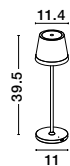

ADAPTOR - 9223409

Black adaptor 5V 2A

ADAPTOR - 9223410

White adaptor 5V 2A

Charging time: 4.5hrs
 • Touch 1: 100% of light - 10hrs
 • Touch 2: 50% of light - 20 hrs

SEINA - 9223403

Dimmable
 Sandy Brown Aluminium & Acrylic
 LED 2 Watt 192Lm
 2700K DC 5 Volt IP54
 Switch On/Off/ USB Type C Wire
 Rechargeable with PG base
 D: 11.4 H: 39.5 cm