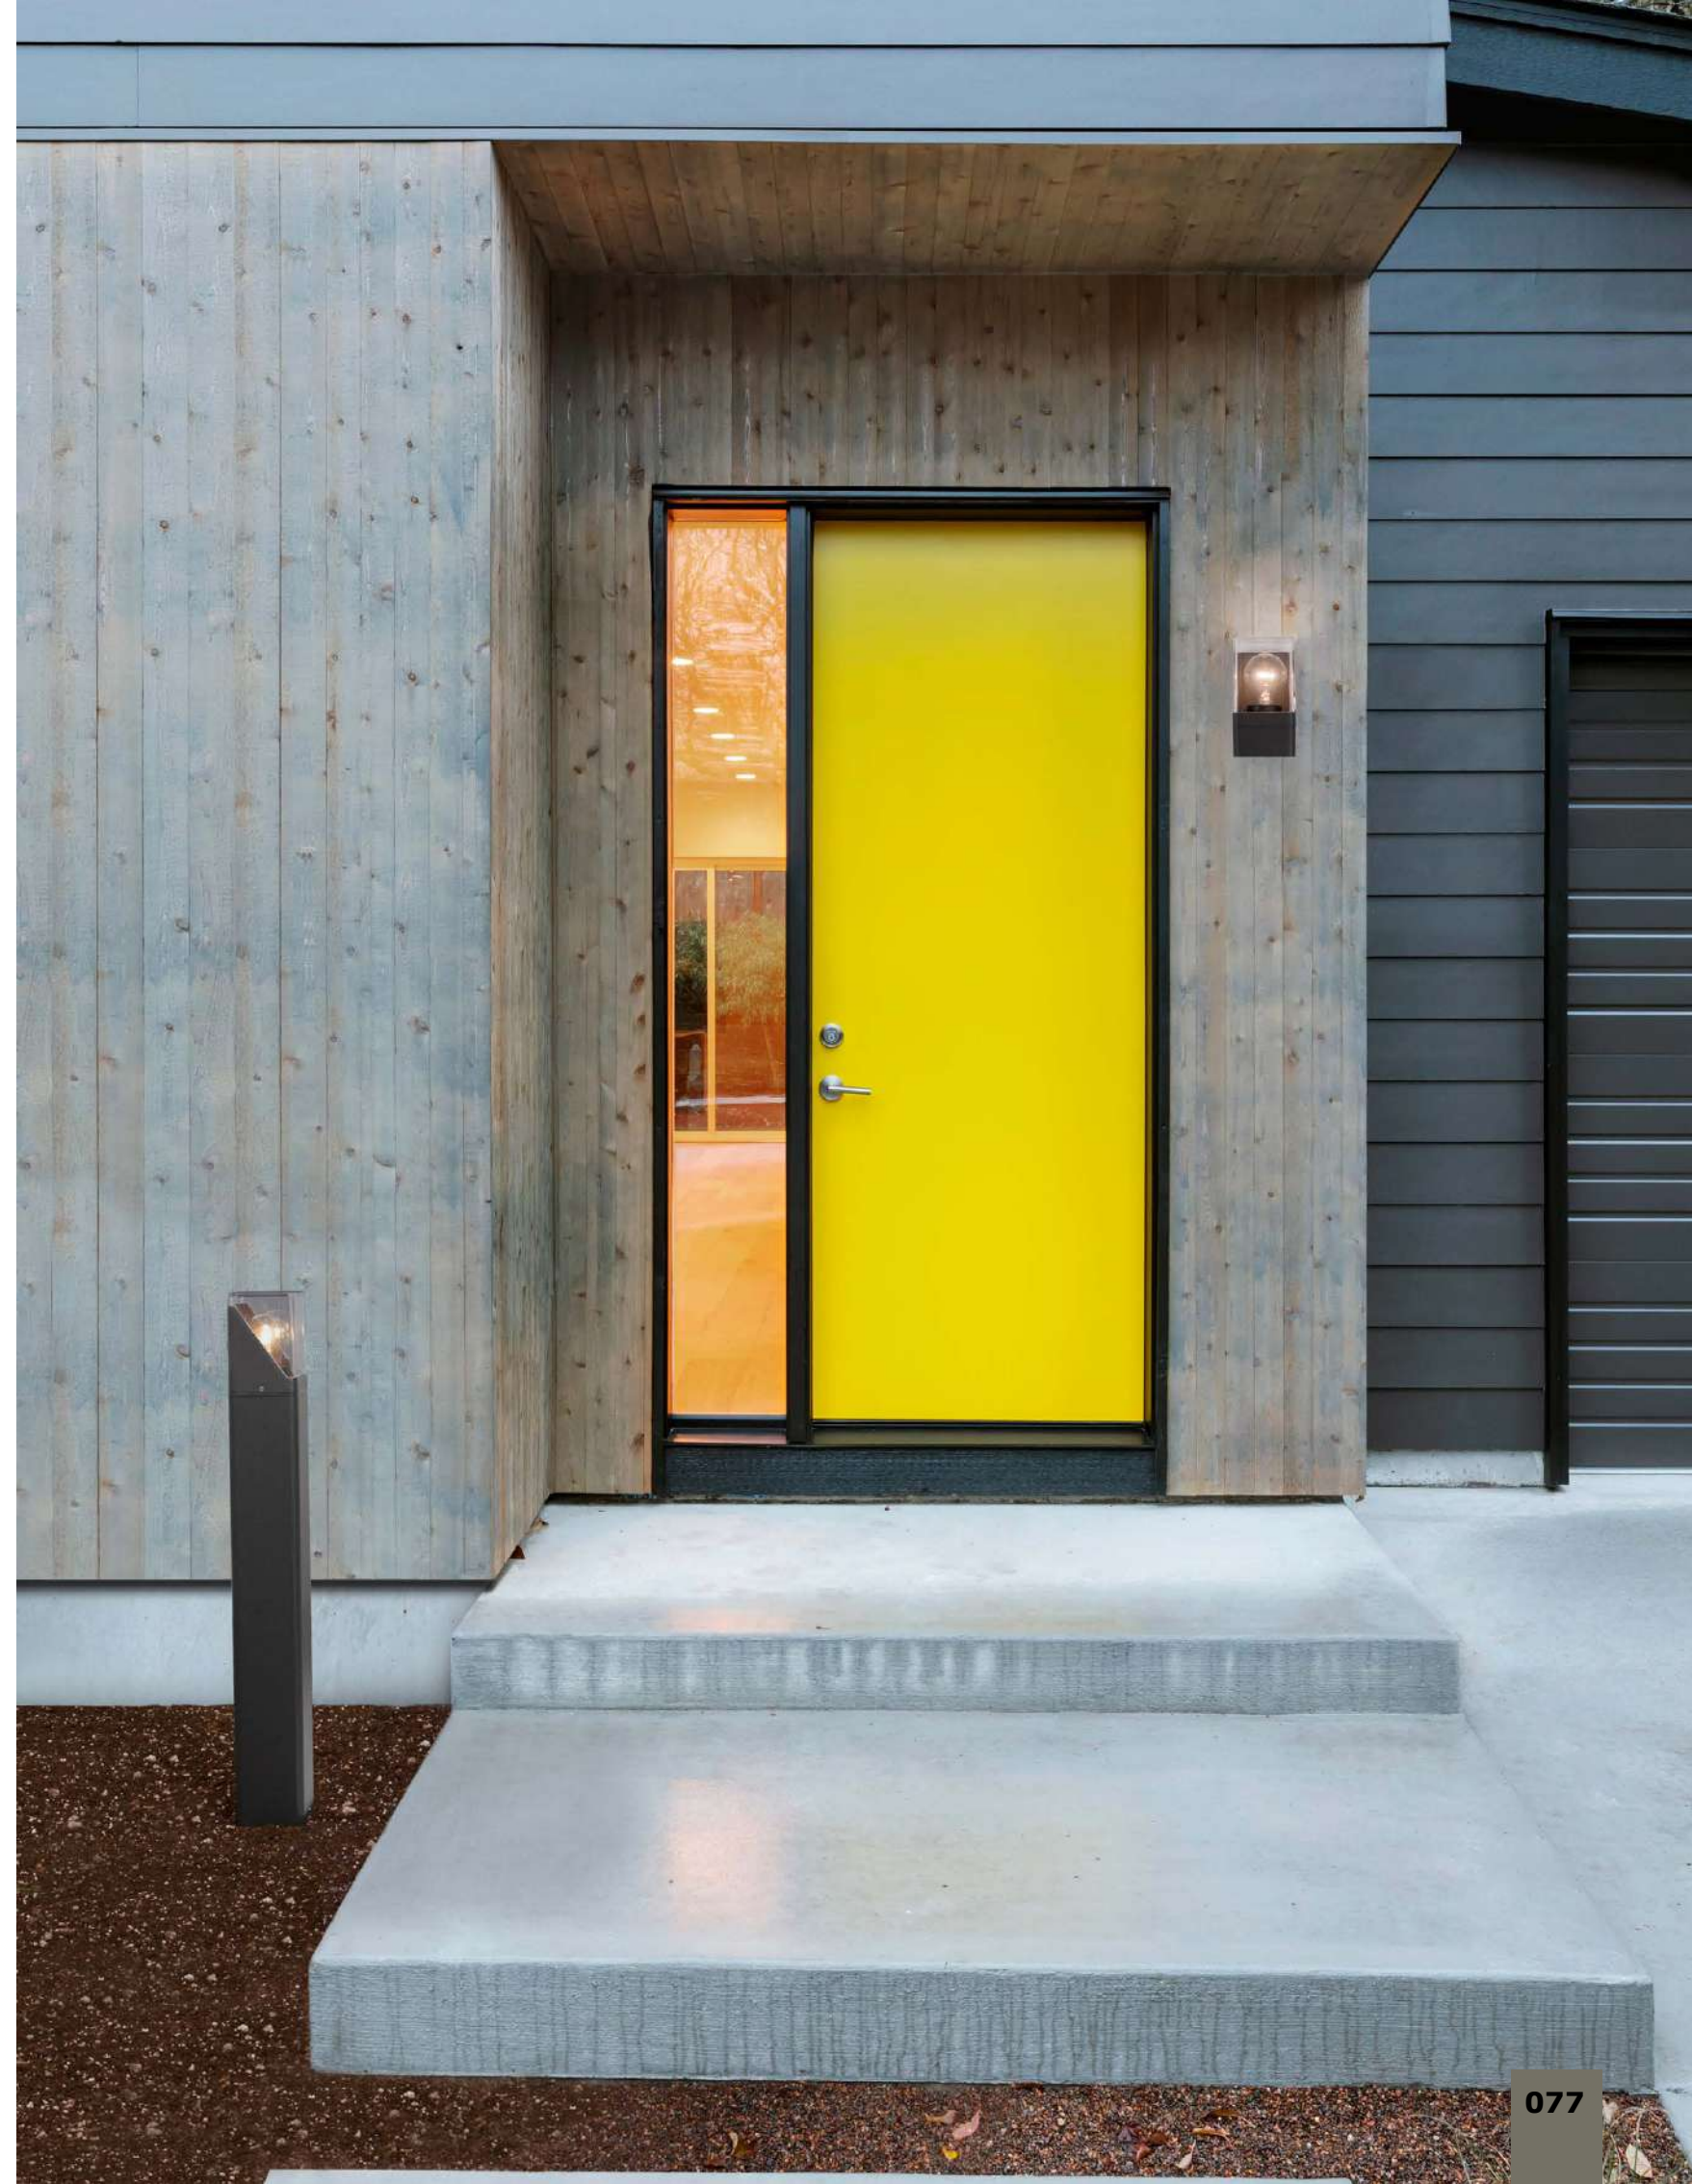

IP65

SELENA - 9492720

Anthracite Die-Casting Aluminum
& Clear Acrylic
LED E27 1x12 Watt
220-240 Volt
Bulb Excluded IP65
D: 9 W: 10.1 H: 17.1 cm

SELENA - 9492740

Anthracite Die-Casting Aluminum
& Clear Acrylic
LED E27 1x12 Watt
220-240 Volt
Bulb Excluded IP65
L: 8.5 W: 9.8 H: 16 cm

SELENA - 9492730

Anthracite Die-Casting Aluminum
& Clear Acrylic
LED E27 1x12 Watt
220-240 Volt
Bulb Excluded IP65
D: 9 H: 65 cm

SELENA - 9492750

Anthracite Die-Casting Aluminum
& Clear Acrylic
LED E27 1x12 Watt
220-240 Volt
Bulb Excluded IP65
L: 8.5 W: 8.5 H: 65 cm