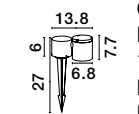

FOCUS - 9279111

Black Aluminium
Glass Diffuser
LED GU10 1x7 Watt
100-240 Volt IP54
Bulb Excluded
D: 6.8 W: 13.8 H: 27 cm