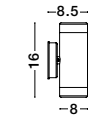

LIMBIO - 9010621
White Acrylic
Glass Diffuser
LED GU10 2x7 Watt
Bulb Excluded IP44
Light Up & Down
D: 8 W: 8.5 H: 16 cm