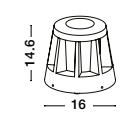

STARK - 9492660
Anthracite Die-Casting Aluminium
& Frost Acrylic
LED 8.2 Watt 116Lm
3000K 220-240V
Beam Angle 168° IP65
D: 16 H: 14.6 cm

LED IP65 WARM WHITE