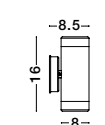

LIMBIO - 9010622
Black ABS
Glass Diffuser
LED GU10 2x7 Watt
Bulb Excluded IP44
Light Up & Down
D: 8 W: 8.5 H: 16 cm