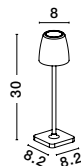

COLT - 9223411

Dimmable
Sandy Black Die-Casting Aluminium & Acrylic
LED 2 Watt 207Lm 3000K IP54
Beam Angle 62° DC 5 Volt
Switch On/Off USB Wire
D: 8 H: 30 cm