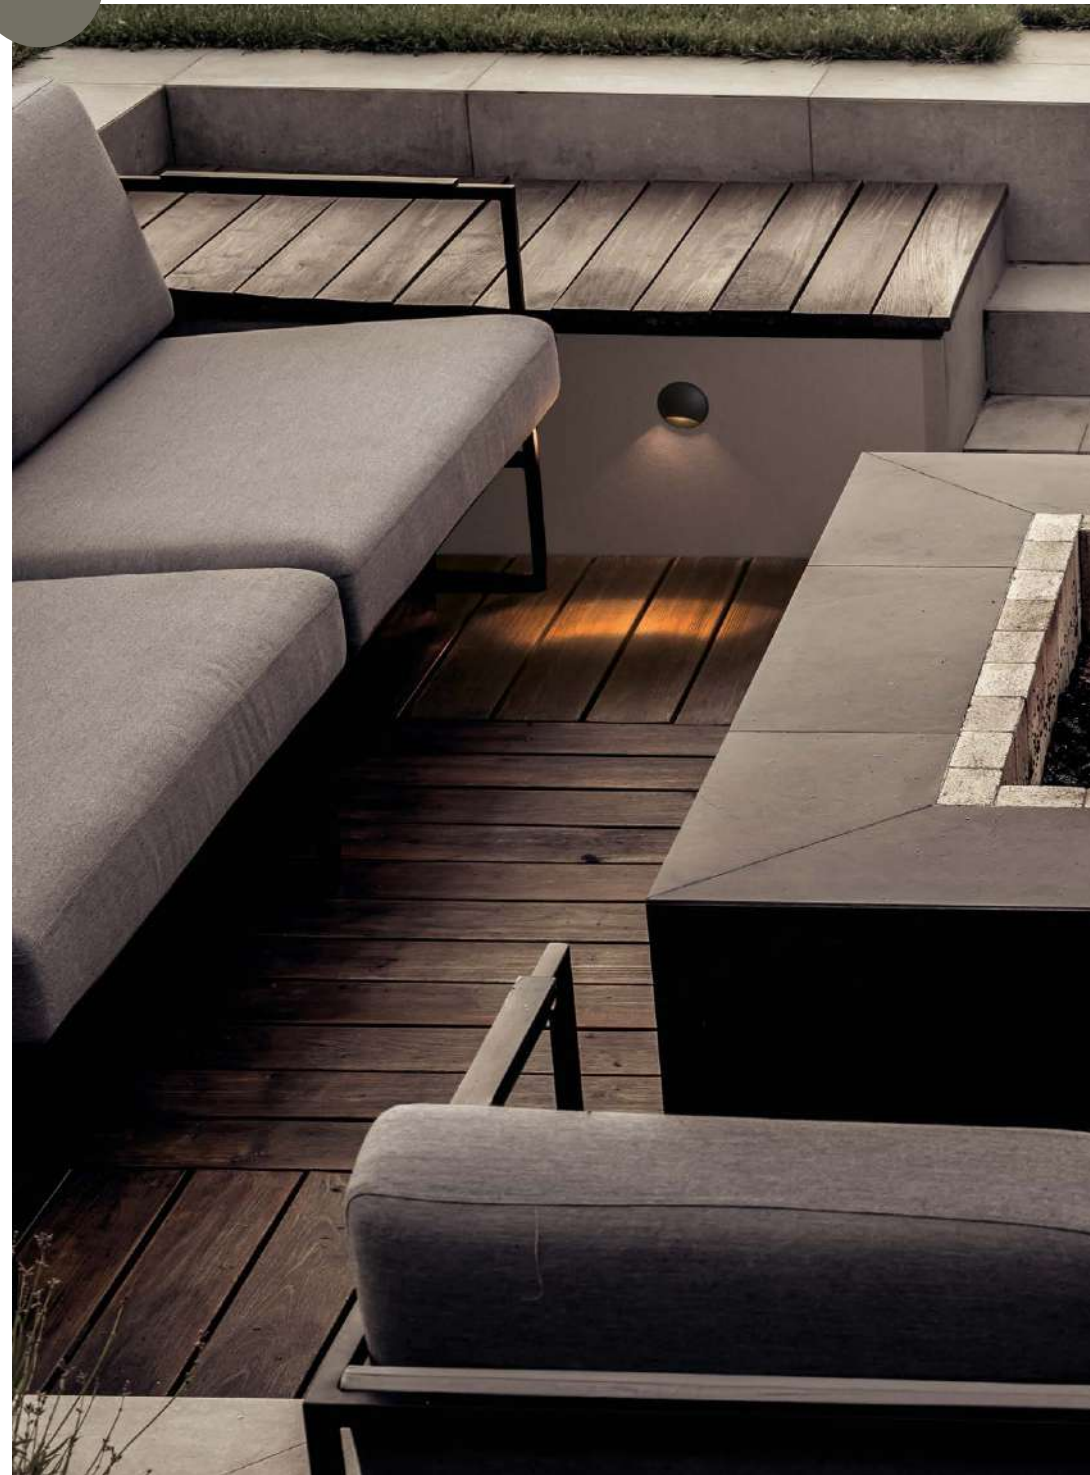

JOYA - 9944141

Sandy Black Aluminium
LED 3 Watt 16.3Lm
3000K 100-240 Volt 50Hz
Beam Angle 21° IP65
D: 6.5 W: 4 H: 6 cm
Cut Out: 5.5 cm

JOYA - 9944142

Sandy Black Aluminium
LED 3 Watt 23.3Lm
3000K 100-240 Volt 50Hz
Beam Angle 19° IP65
D: 6.5 W: 4 H: 6 cm
Cut Out: 5.5 cm

COVE - 9083011

Matt White Die-Casting Aluminium
& Glass Diffuser
LED 1.5 Watt 118.5Lm
3000K 200-240 Volt
Beam Angle 120° IP54
L: 14 W: 3.8 H: 7.7 cm
Junction Box Not Included
Cut Out: L: 13.2 W: 5 H: 7.4 cm

IP54

IP65

COVE - 9083021

Matt White Die-Casting Aluminium
& Glass Diffuser
LED 1.5 Watt 118.5Lm
3000K 200-240 Volt
Beam Angle 120° IP54
L: 7.7 W: 3.8 H: 14 cm
Junction Box Not Included
Cut Out: L: 7.4 W: 5 H: 13.2 cm