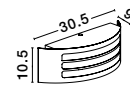

ZENITH - 713114
Antique Brown Aluminium
White Acrylic Diffuser
LED E27 1x12 Watt
220-240 Volt
Bulb Excluded IP44
L: 30.5 W: 9 H: 10.5 cm