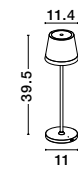

Charging time: 4.5hrs
• Touch 1: 100% of light - 10hrs
• Touch 2: 50% of light - 20 hrs

IP54

TWO DIFFERENT TYPES OF CHARGING

SEINA - 9223406

Dimmable
Sandy Black Aluminium & Acrylic
LED 2 Watt 192Lm
2700K DC 5 Volt IP54
Switch On/Off
Rechargeable with PG base or White USB Type C Wire
D: 11.4 H: 39.5 cm

SEINA - 9223407

Dimmable
Sandy White Aluminium & Acrylic
LED 2 Watt 192Lm
2700K DC 5 Volt IP54
Switch On/Off
Rechargeable with PG base or White USB Type C Wire
D: 11.4 H: 39.5 cm

BASE - 9223408

Sandy Black Aluminium
PG Recharging Base Compatible with codes 9223406 & 9223407

ADAPTOR - 9223409

Black adaptor 5V 2A

ADAPTOR - 9223410

White adaptor 5V 2A