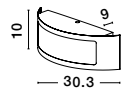

ZENITH - 9020932
Dark Gray Stainless Aluminium
Anti-Glare Acrylic Diffuser
LED E27 1x12 Watt
220-240 Volt
Bulb Excluded IP44
L: 30.3 W: 9 H: 10 cm