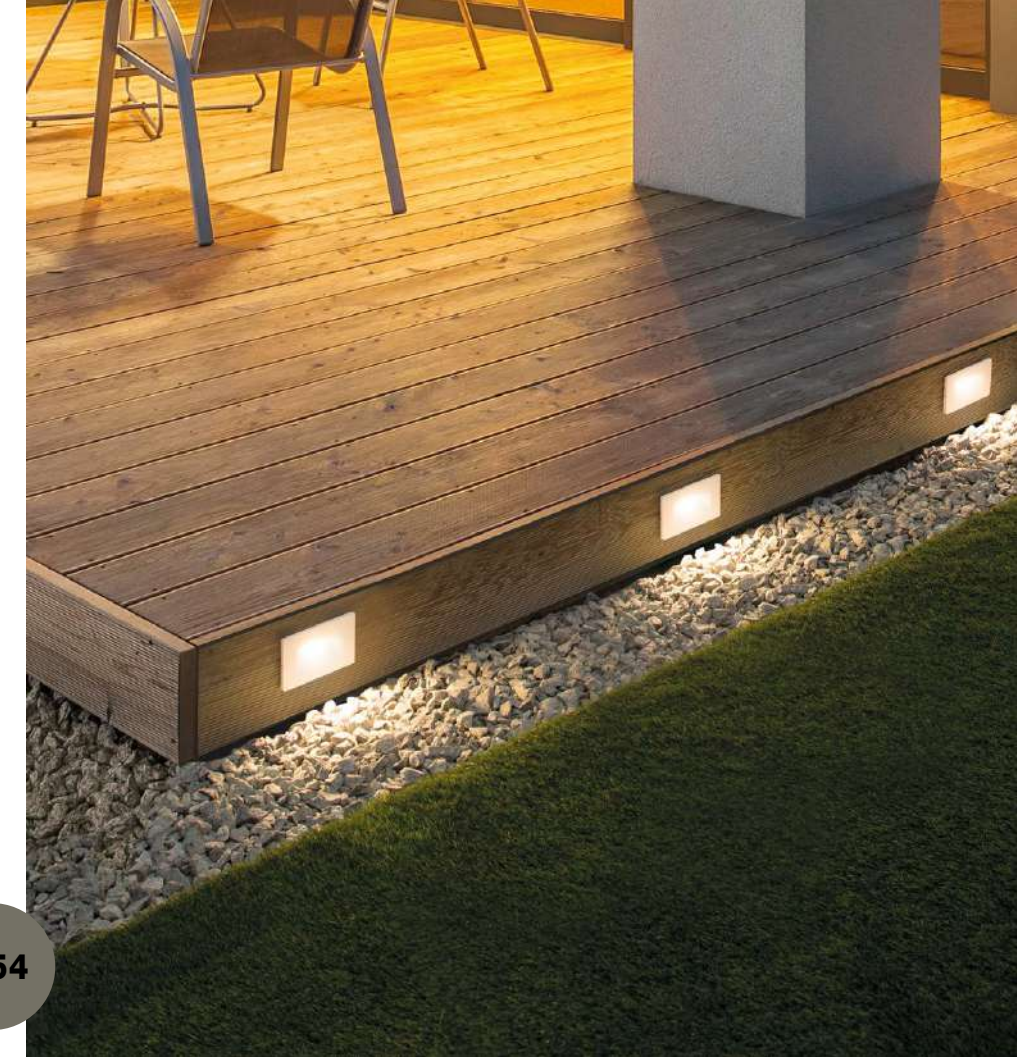

COVE - 9083011

Matt White Die-Casting Aluminium
& Glass Diffuser
LED 1.5 Watt 118.5Lm
3000K 200-240 Volt
Beam Angle 120° IP54
L: 14 W: 3.8 H: 7.7 cm
Junction Box Not Included
Cut Out: L: 13.2 W: 5 H: 7.4 cm

IP54