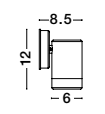

NERO - 910041
 Aluminium White
 Glass Diffuser
 LED GU10 1x7 Watt
 220-240 Volt IP54
 Bulb Excluded
 Light Down
 L: 6.7 W: 8 H: 8 cm

IP54

LIMBIO - 9010601
 White ABS
 Glass Diffuser
 LED GU10 1x7 Watt
 Bulb Excluded IP44
 Light Down
 D: 6 W: 8.5 H: 12 cm