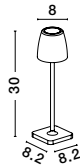

COLT - 9223414

Dimmable
Sandy Olive Green Die-Casting Aluminium & Acrylic
LED 2 Watt 207Lm 3000K IP54
Beam Angle 62° DC 5 Volt
Switch On/Off USB Wire
D: 8 H: 30 cm