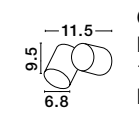

IP54

FOCUS - 9207912

Black Aluminium
Glass Diffuser
LED GU10 1x7 Watt
100-240 Volt IP54
Bulb Excluded
D: 6.8 W: 11.5 H: 9.5 cm