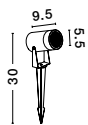

IP65

Rotating & Adjustable

VIDA - 9026128
Black Aluminium & Clear Glass
LED GU10 1x10 Watt
220-240 Volt
Bulb Excluded IP65
D: 7 W: 9.5 H: 21 cm

Rotating & Adjustable

CALIX - 9172870
Black Aluminium & Clear Glass
LED 3W Watt 273Lm
3000K 220-240 Volt
Beam Angle 24° IP65
D: 40 W: 7.3 H: 22.5 cm

IP54

Rotating & Adjustable

DESTRY - 9136184
Black Aluminium & Clear Glass
Honeycomb Antiglare Diffuser
LED GU10 1x10 Watt
220-240 Volt
Bulb Excluded IP54
D: 5.5 W: 9.5 H: 11.5 cm

Rotating & Adjustable

DESTRY - 9136183
Black Aluminium & Clear Glass
Honeycomb Antiglare Diffuser
LED GU10 1x10 Watt
220-240 Volt
Bulb Excluded IP54
D: 5.5 W: 9.5 H: 30 cm