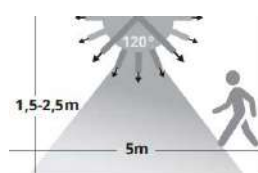

MARTA - 9492530

Anthracite Die-Casting Aluminium & Clear Glass
LED 1 Watt 57Lm
3000K 3.7 Volt
Beam Angle 54° IP65
Switch On/Off
L: 11.3 W: 8.9 H: 11.2 cm

Motion Sensor Activation

Max. distance 5M. Temperature less than 20°C
The lights need to be installed at least 1.5-2.5M.
from the ground.
Charging time: 7-9 hours
Lighting duration : 10-11 hours