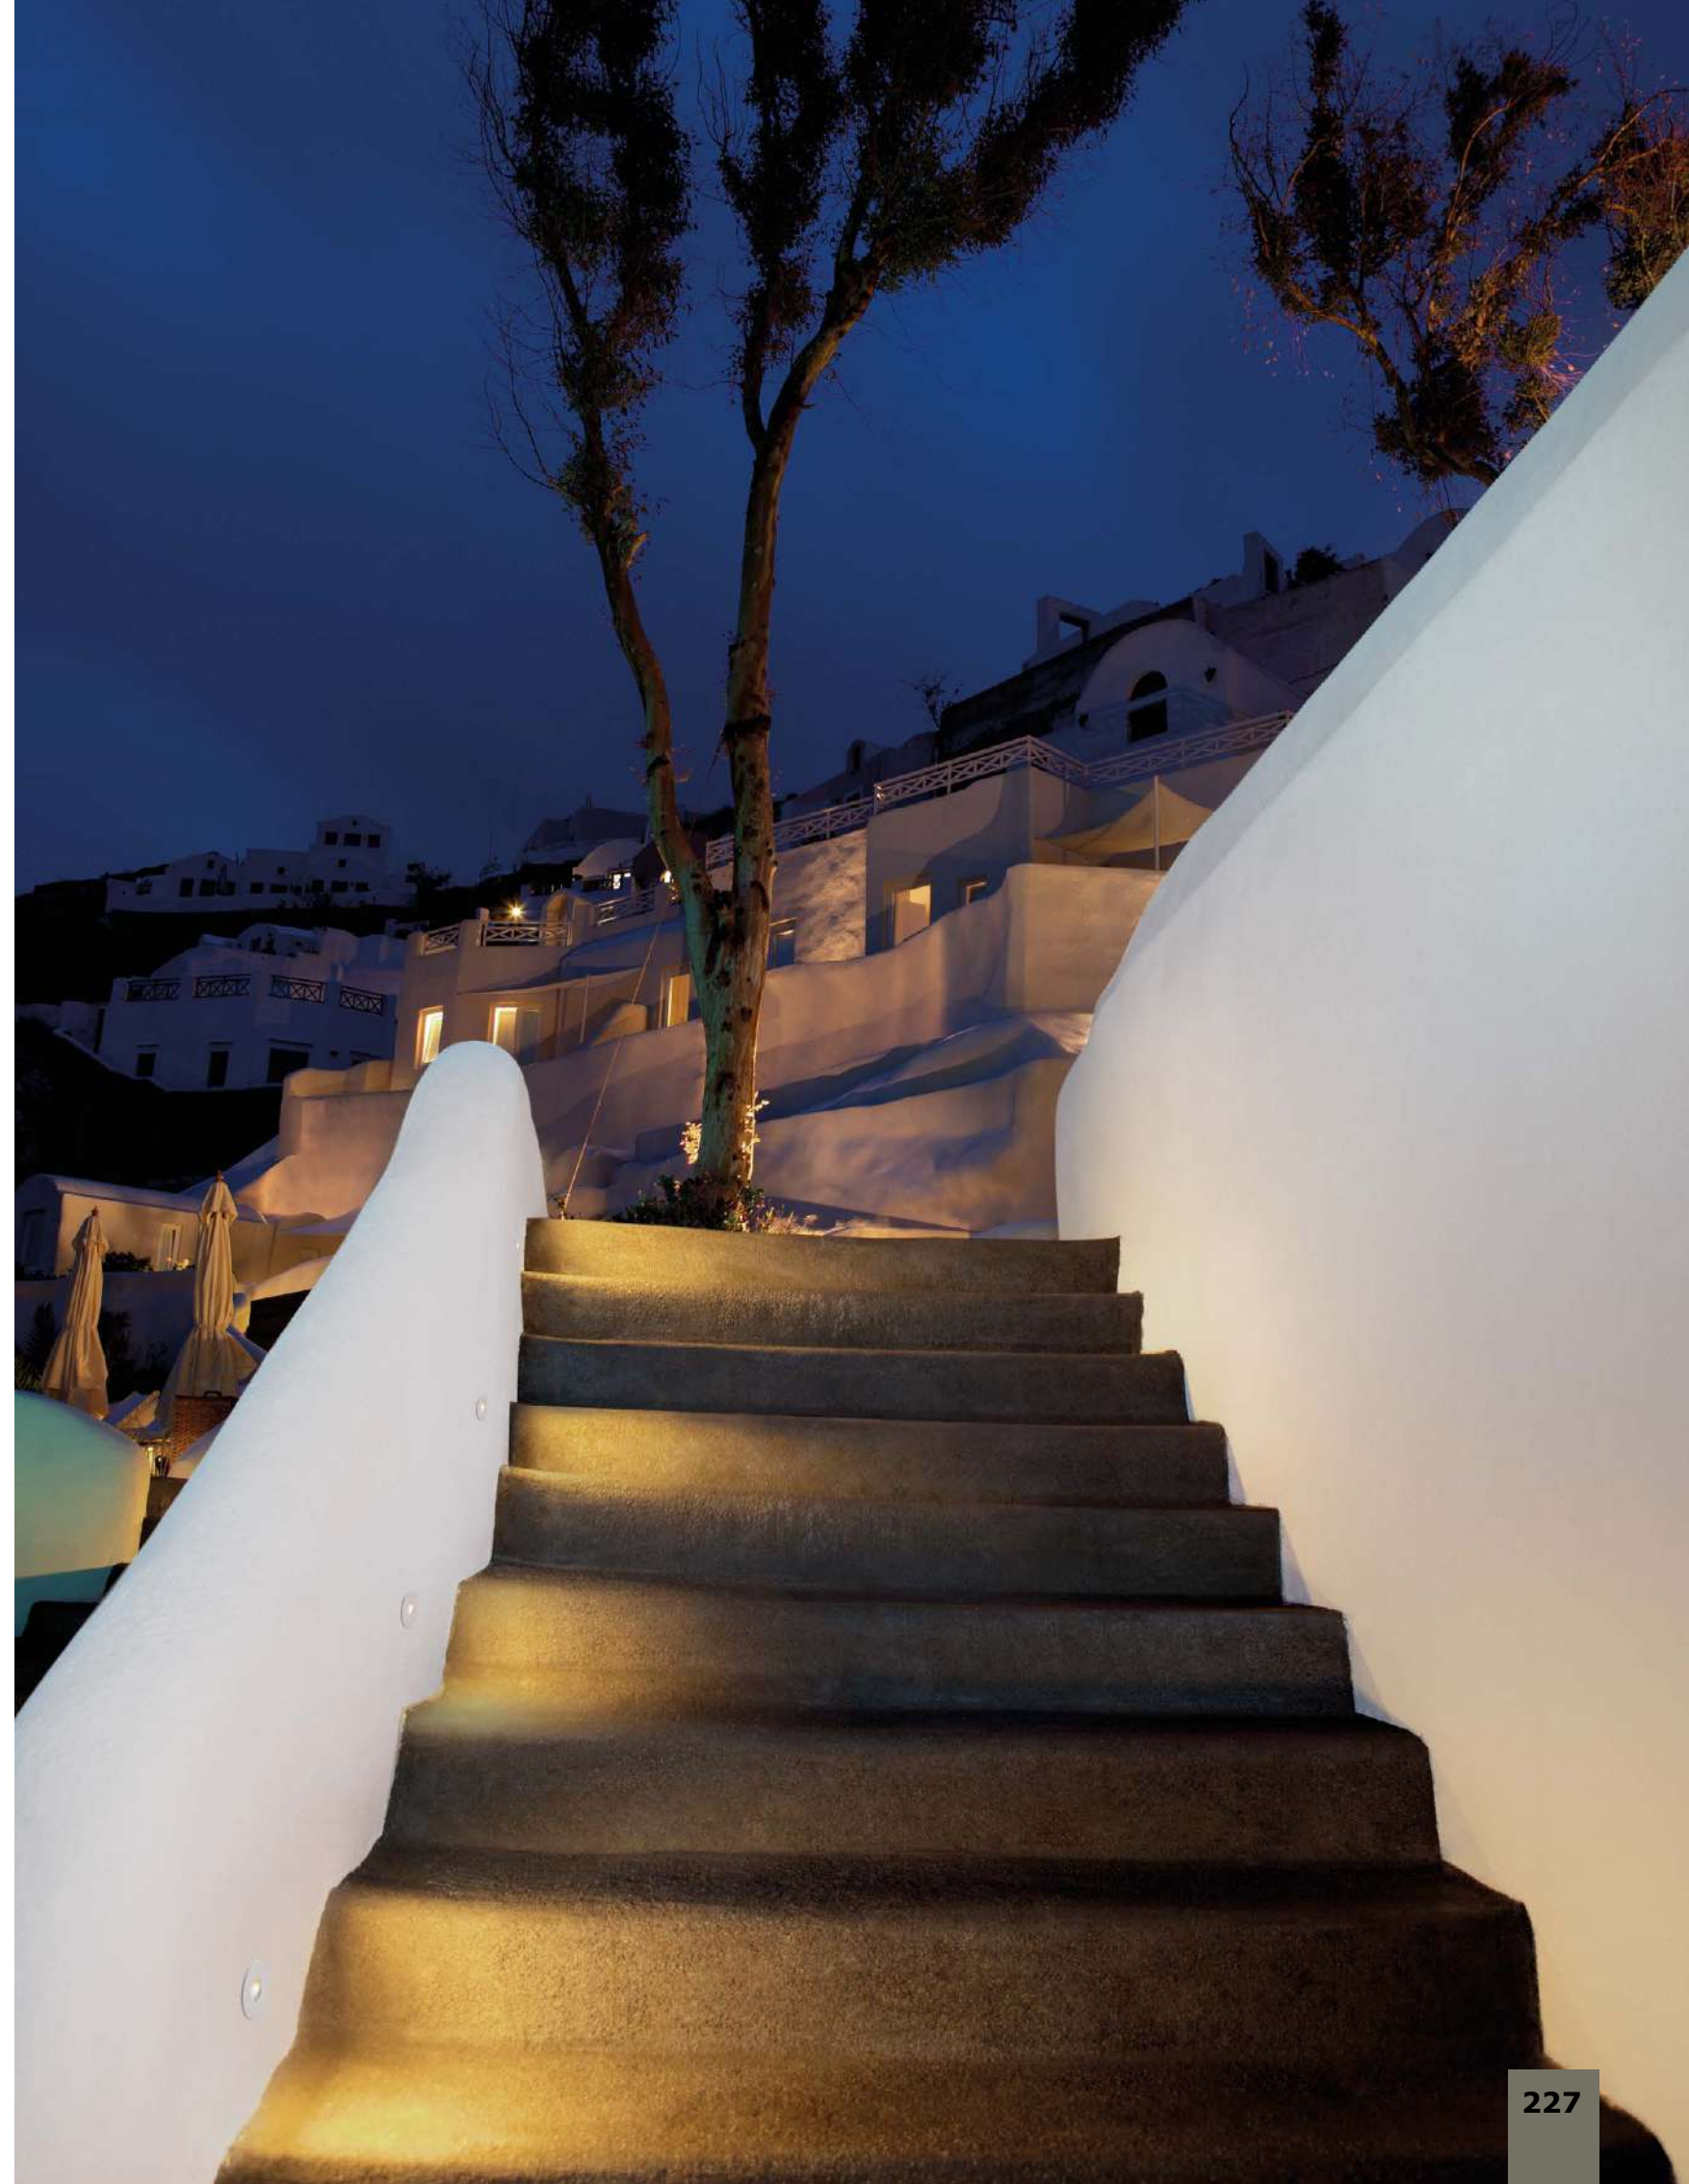

IP54

BANG - 9019212
 Satin Nickel Aluminium
 LED 1 Watt 104.8Lm 3000K
 3 Volt 50Hz IP67
 D: 3.7 H: 5.3 cm
 Cut Out: 3.2 cm
 Cable Length 1.80m
 Connect it with driver 9020170

BANG - 9019213
 Satin Nickel Aluminium
 LED 1 Watt 98.24Lm 3000K
 3 Volt 50Hz IP67
 D: 3.7 H: 5.3 cm
 Cut Out: 3.2 cm
 Cable Length 1.80m
 Connect it with driver 9020170