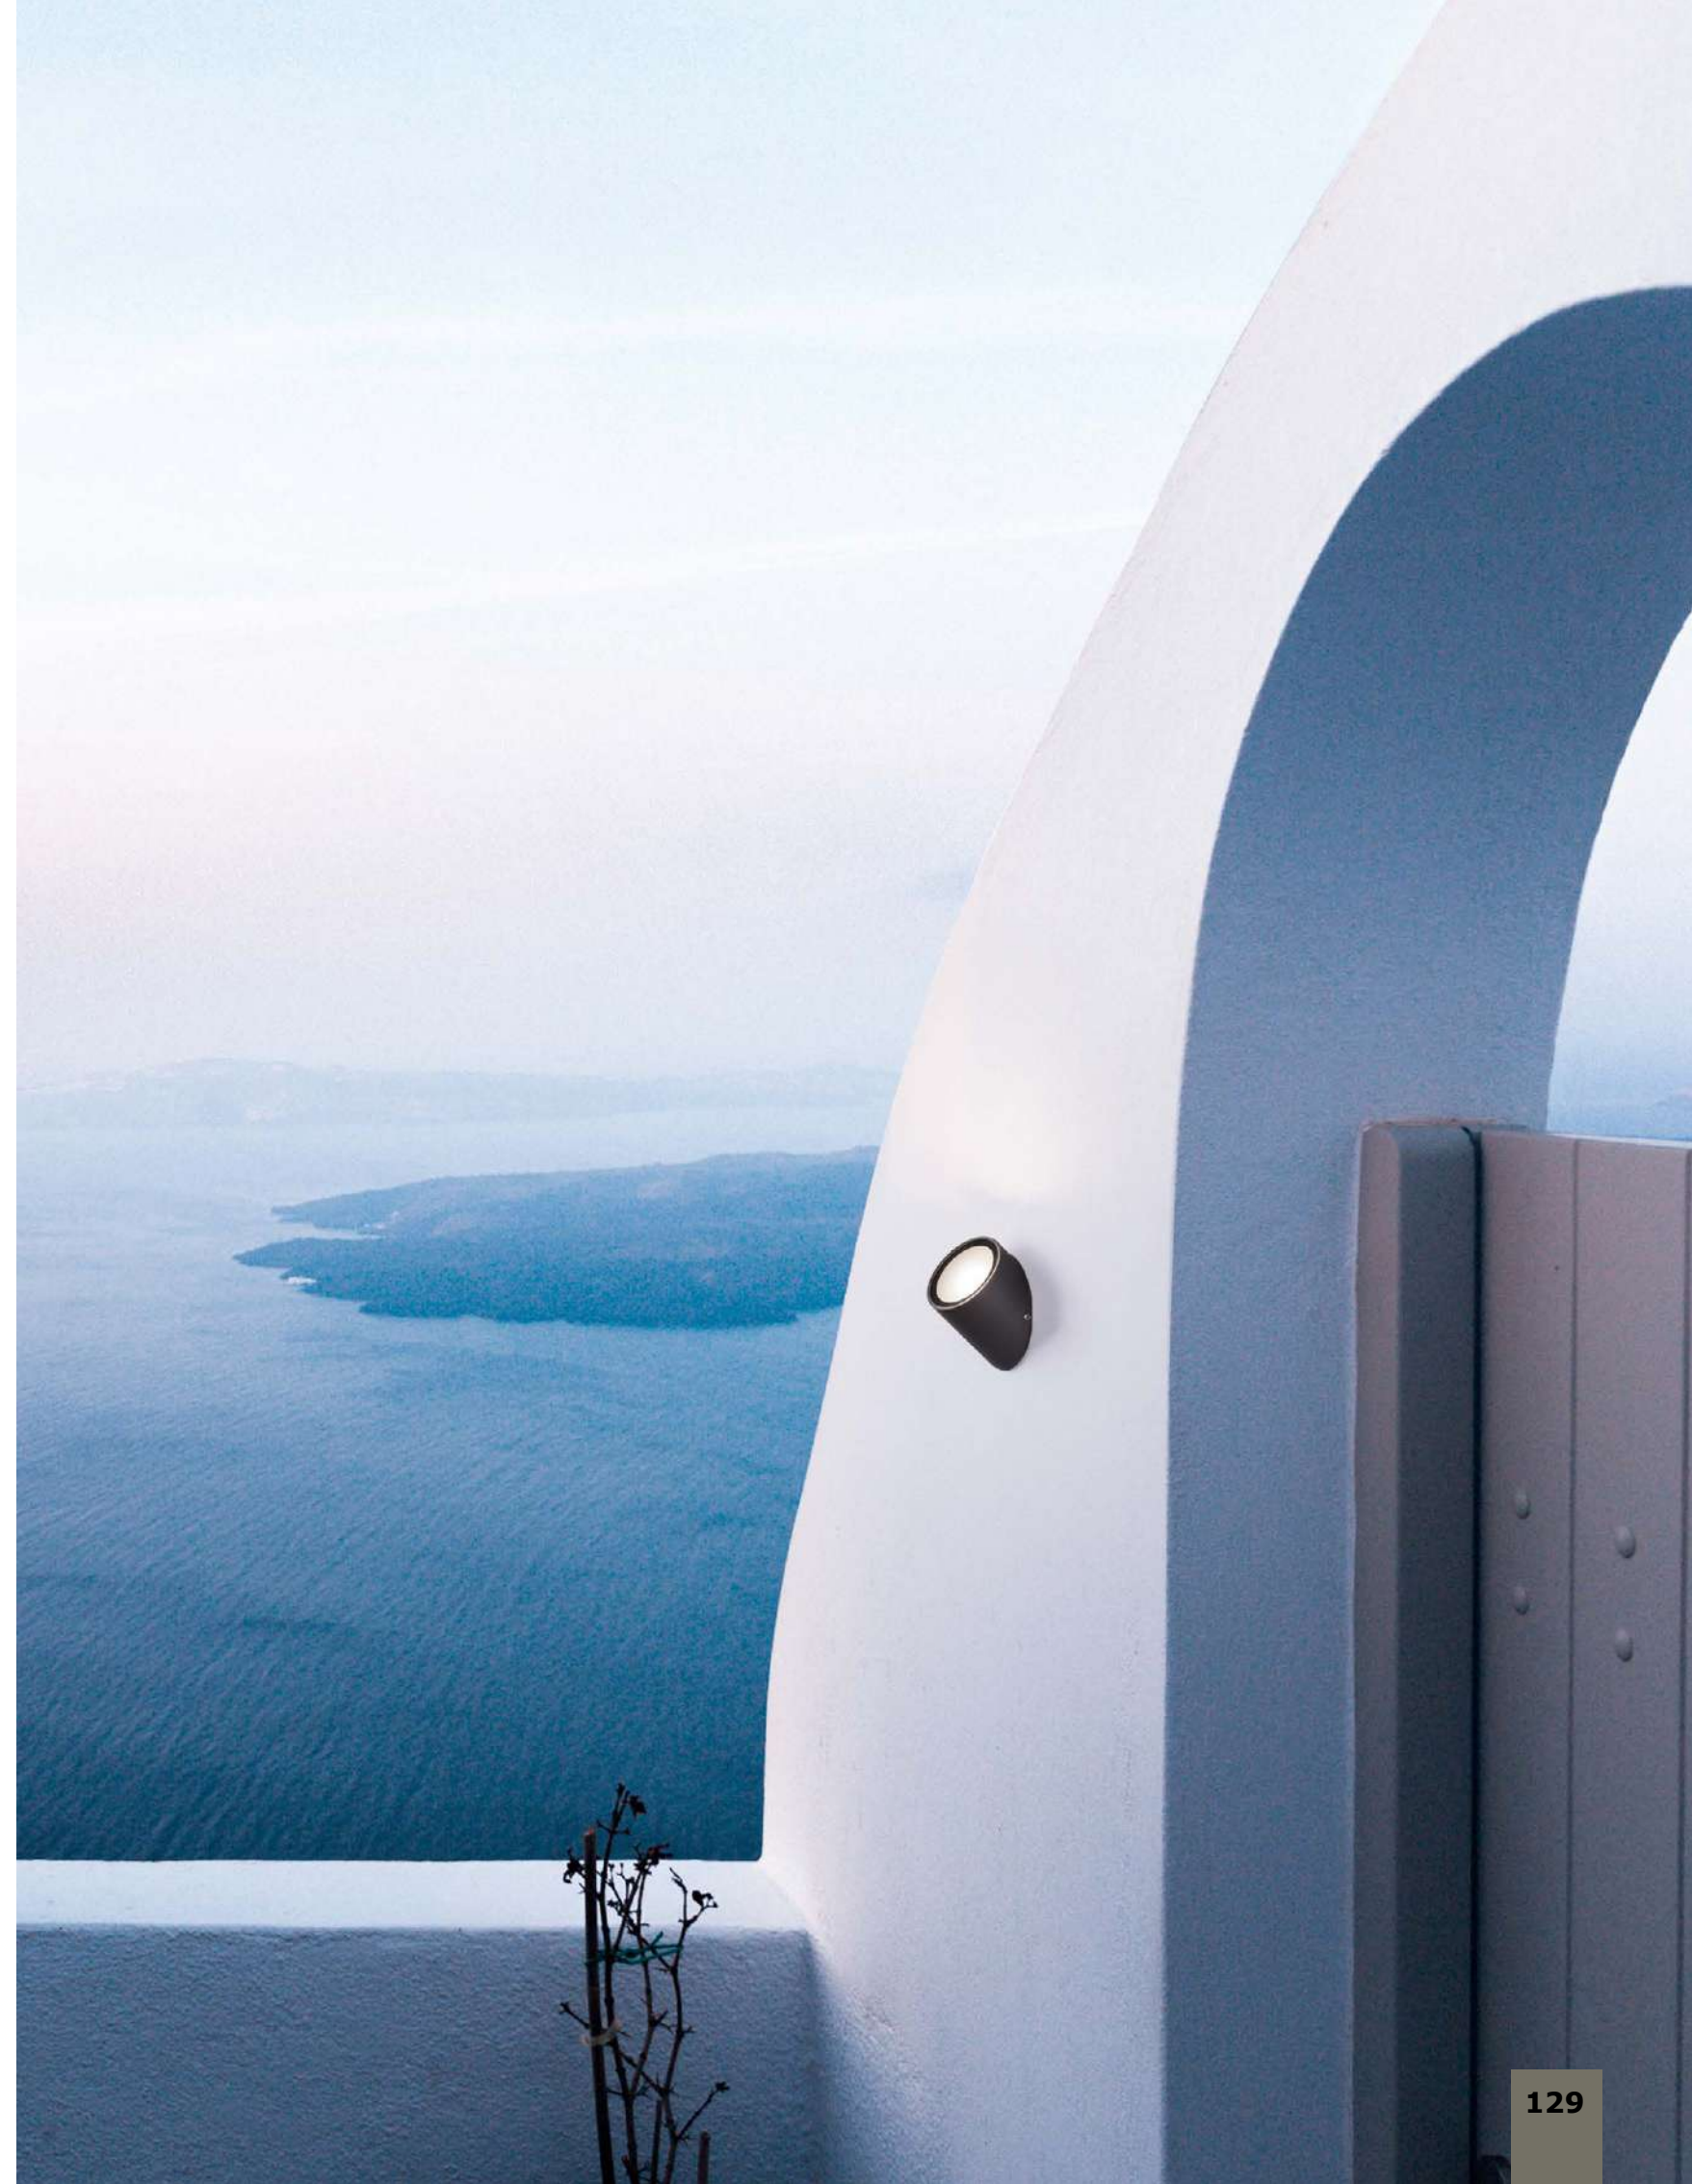

9492620

9492620

IP65

PARRIS - 9492620

Anthracite Die-Casting Aluminium
& Clear Glass
LED 8.6 Watt 395Lm
3000K 220-240V
Beam Angle 101° IP65
L: 12 W: 12 H: 11.5 cm

SERIKA - 9492580

Anthracite Die-Casting Aluminium
& Clear Glass
LED 8 Watt 188Lm
3000K 220-240V
Beam Angle 222° IP65
L: 11 W: 6 H: 11 cm