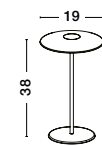

USB CHARGER

FABIO - 9492441

Dimmable

Black Die-Casting Aluminium
& Frost Acrylic
LED 2 Watt 280Lm
3000K DC 5 Volt
Beam Angle 83° IP54
Switch On/Off / USB Wire
D: 19 H: 38 cm

Charging time: 4.5hrs
 • Touch 1: 100% of light - 10hrs
 • Touch 2: 50% of light - 20 hrs