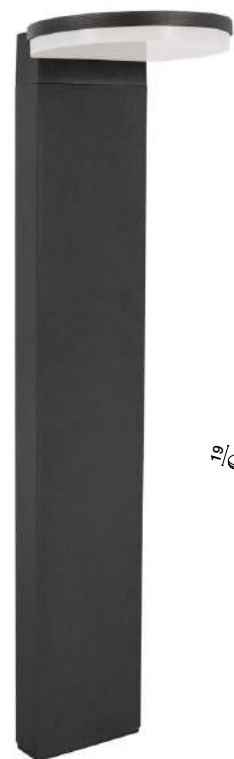

POSEN - 9131201
Anthracite Die-Casting
Aluminium & Acrylic Diffuser
LED 10 Watt 872.69Lm
3000K 200-240 Volt
Beam Angle 113° IP65
L: 18 W: 19 H: 5 cm

ENZI - 9936101
Dark Gray Aluminium
Acrylic Diffuser
LED 15 Watt 1630Lm
3000K 100-240 Volt
Beam Angle 180° IP54
D: 18 W: 18 H: 7 cm

POSEN - 9131202
Anthracite Die-Casting
Aluminium & Acrylic Diffuser
LED 10 Watt 795Lm
3000K 200-240 Volt
Beam Angle 113° IP65
L: 18 W: 19 H: 65 cm