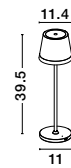

SEINA - 9223404

Dimmable
Sandy Balsalt Grey Aluminium & Acrylic
LED 2 Watt 192Lm
2700K DC 5 Volt IP54
Switch On/Off / USB Type C Wire
Rechargeable with PG base
D: 11.4 H: 39.5 cm