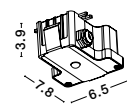

SOURCE - 9117082

Grey Aluminium
LED 3.5 Watt 111.65Lm
3000K 220-240V IP65
HEP DRIVER
Compatible with: 9117080,
9117084, 9117086
L: 6.5 W: 6.7 H: 3.9 cm

IP65