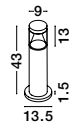

ROCK - 9905025
Sandy Black Aluminium
Silver Aluminium & Clear Acrylic
LED 8 Watt 937Lm
3000K 220-240 Volt
Beam Angle 120° IP65
D: 9 H: 43 cm