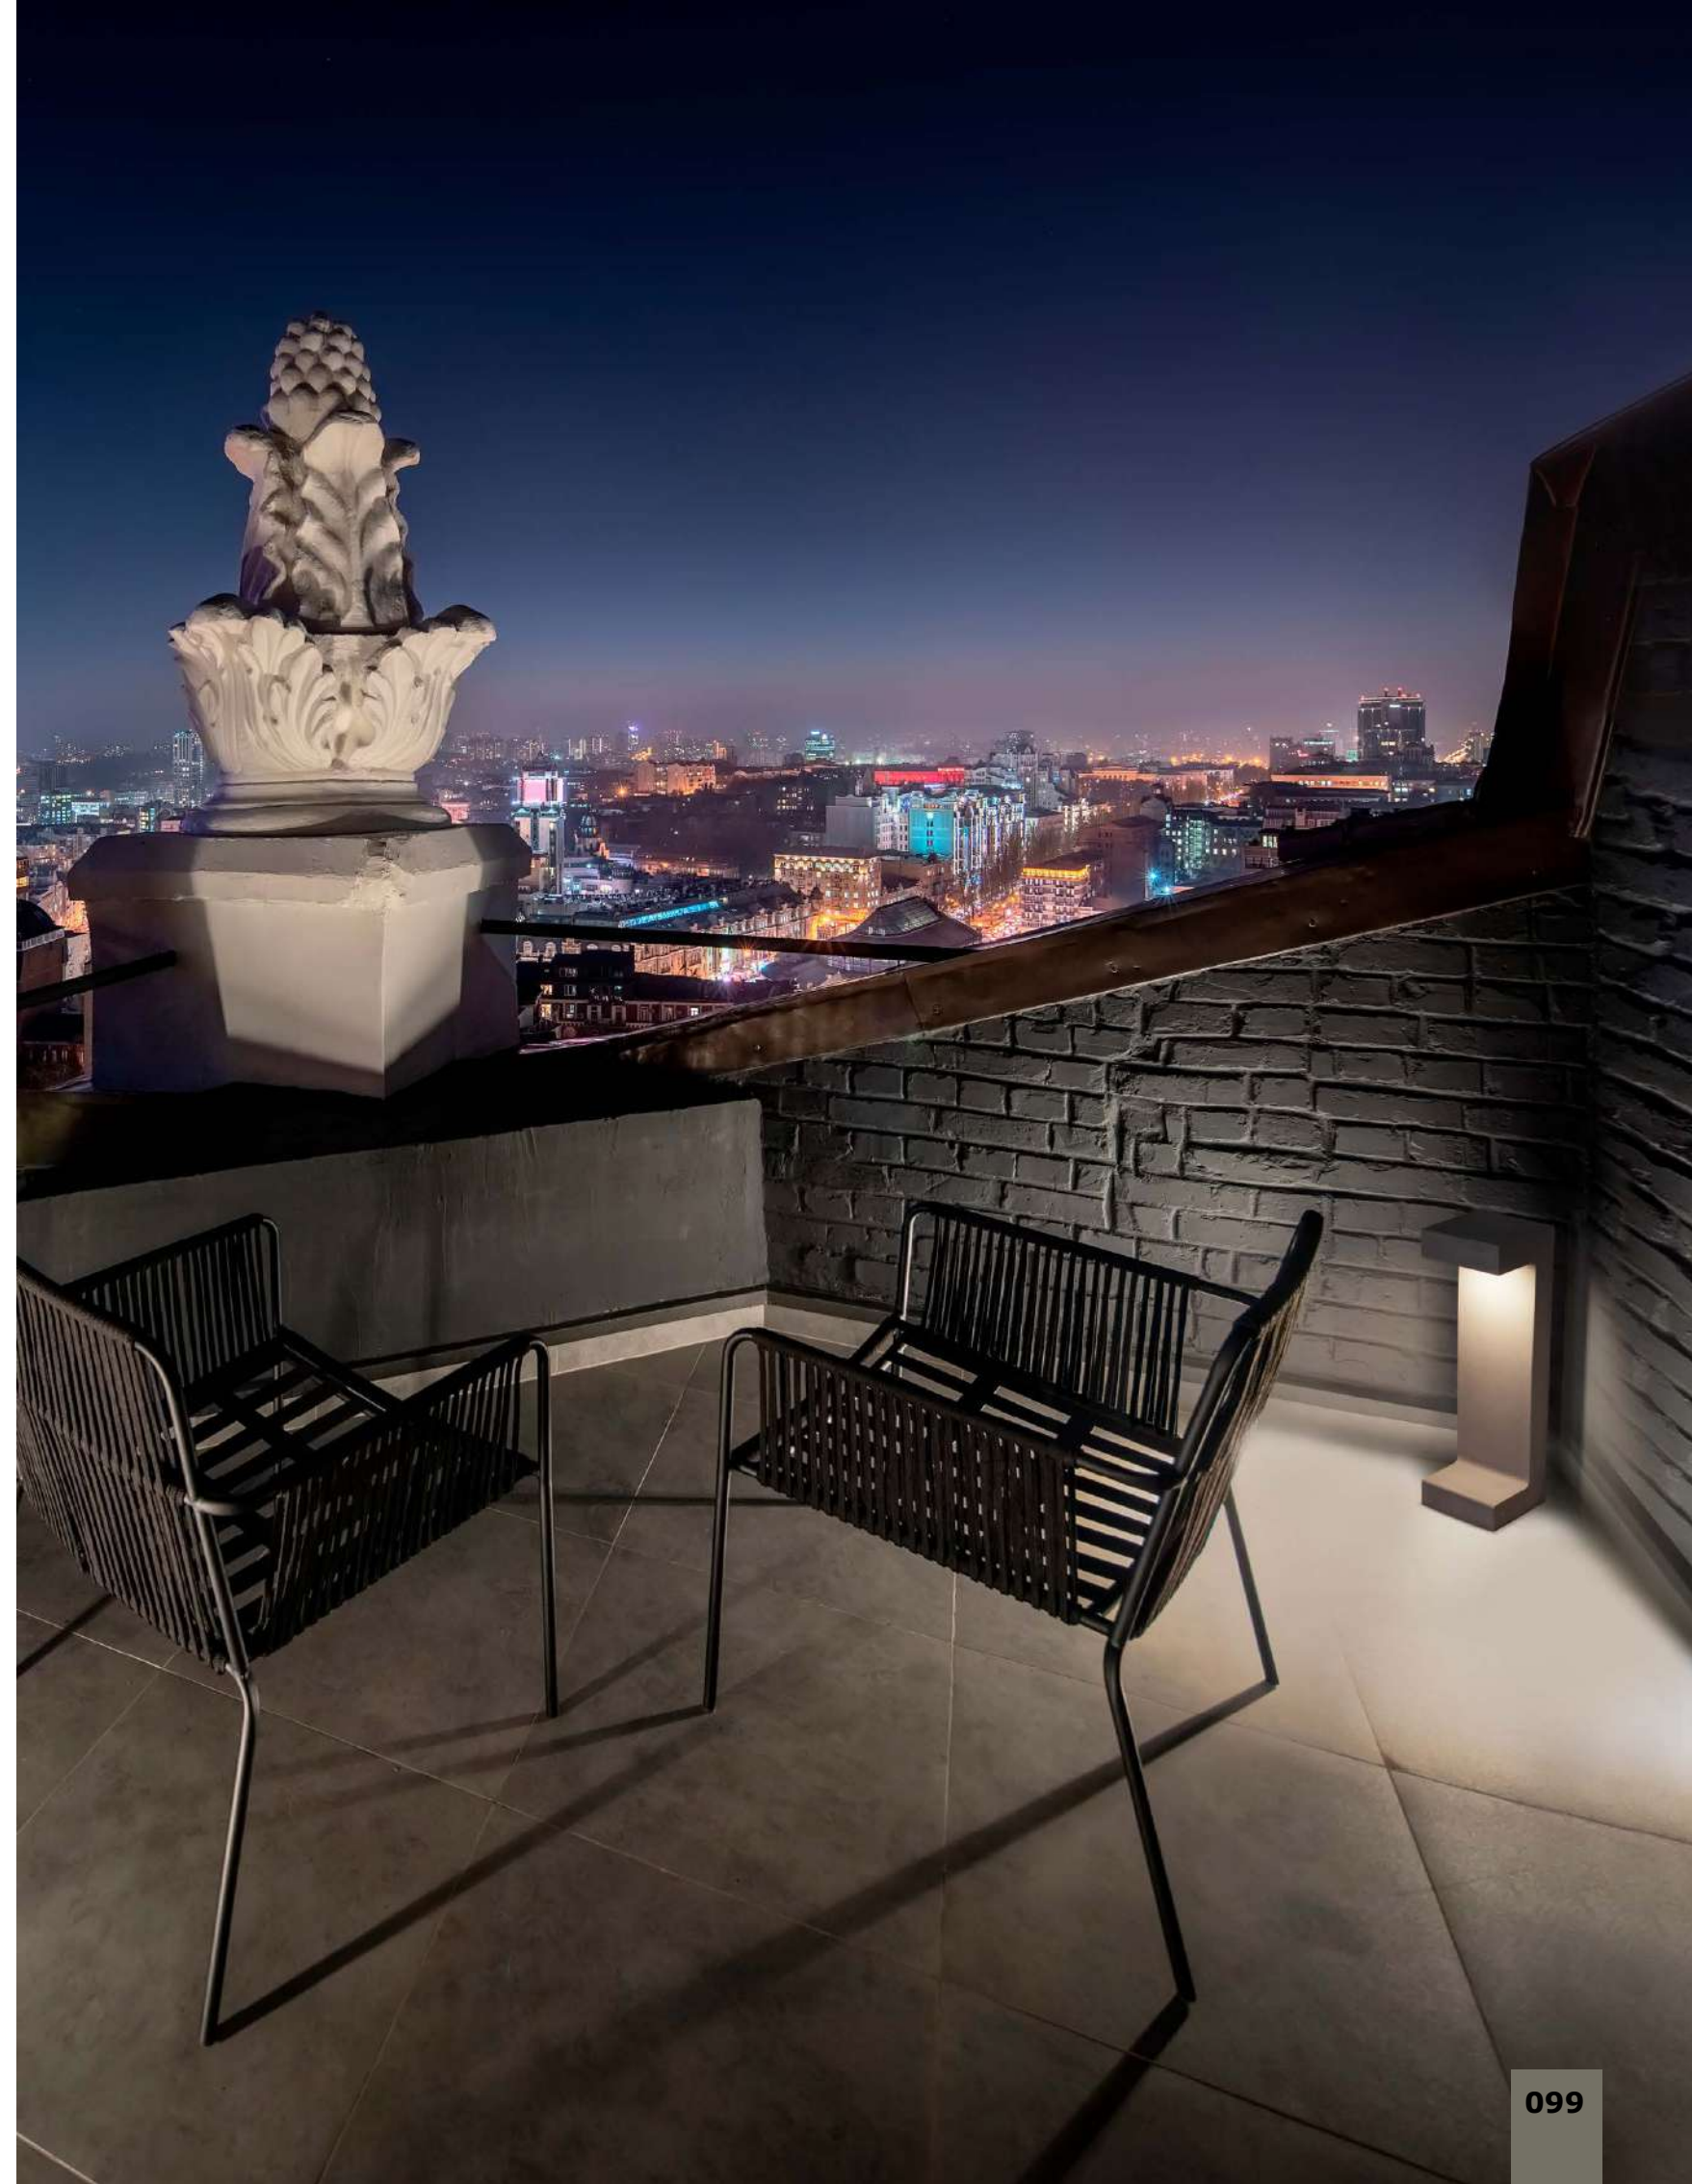

ARAN - 9540213
Gray Cement
Glass Diffuser
LED 8 Watt 380Lm
3000K 120-230V IP65
L: 16 W: 15 H: 50 cm

LED IP65 WARM WHITE

ARAN - 9540212
Gray Cement
Glass Diffuser
LED 5 Watt 200Lm
3000K 120-230V IP65
L: 15 W: 14 H: 70 cm

LED IP65 WARM WHITE