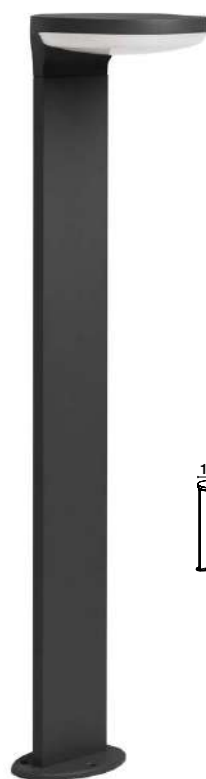

ENZI - 9936102
Dark Gray Aluminium
Acrylic Diffuser
LED 15 Watt 1630Lm
3000K 100-240 Volt
Beam Angle 180° IP54
D: 18 W: 18 H: 80 cm