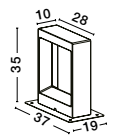

IP65

IP65

CAIRO . 9540217
Gray Cement
Glass Diffuser
LED 8 Watt 380Lm
3000K 120-230V IP65
L: 28 W: 10 H: 35 cm

CAIRO . 9540218
Gray Cement
Glass Diffuser
LED 8 Watt 380Lm
3000K 120-230V IP65
L: 28 W: 10 H: 65 cm