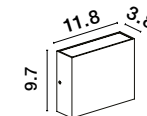

DEWI - 9492640

Anthracite Die-Casting Aluminium
& Clear Glass
LED 7.7 Watt 296Lm
3000K 220-240V
Beam Angle 253° IP65
Light Up & Down
L: 11.8 W: 3.8 H: 9.7 cm