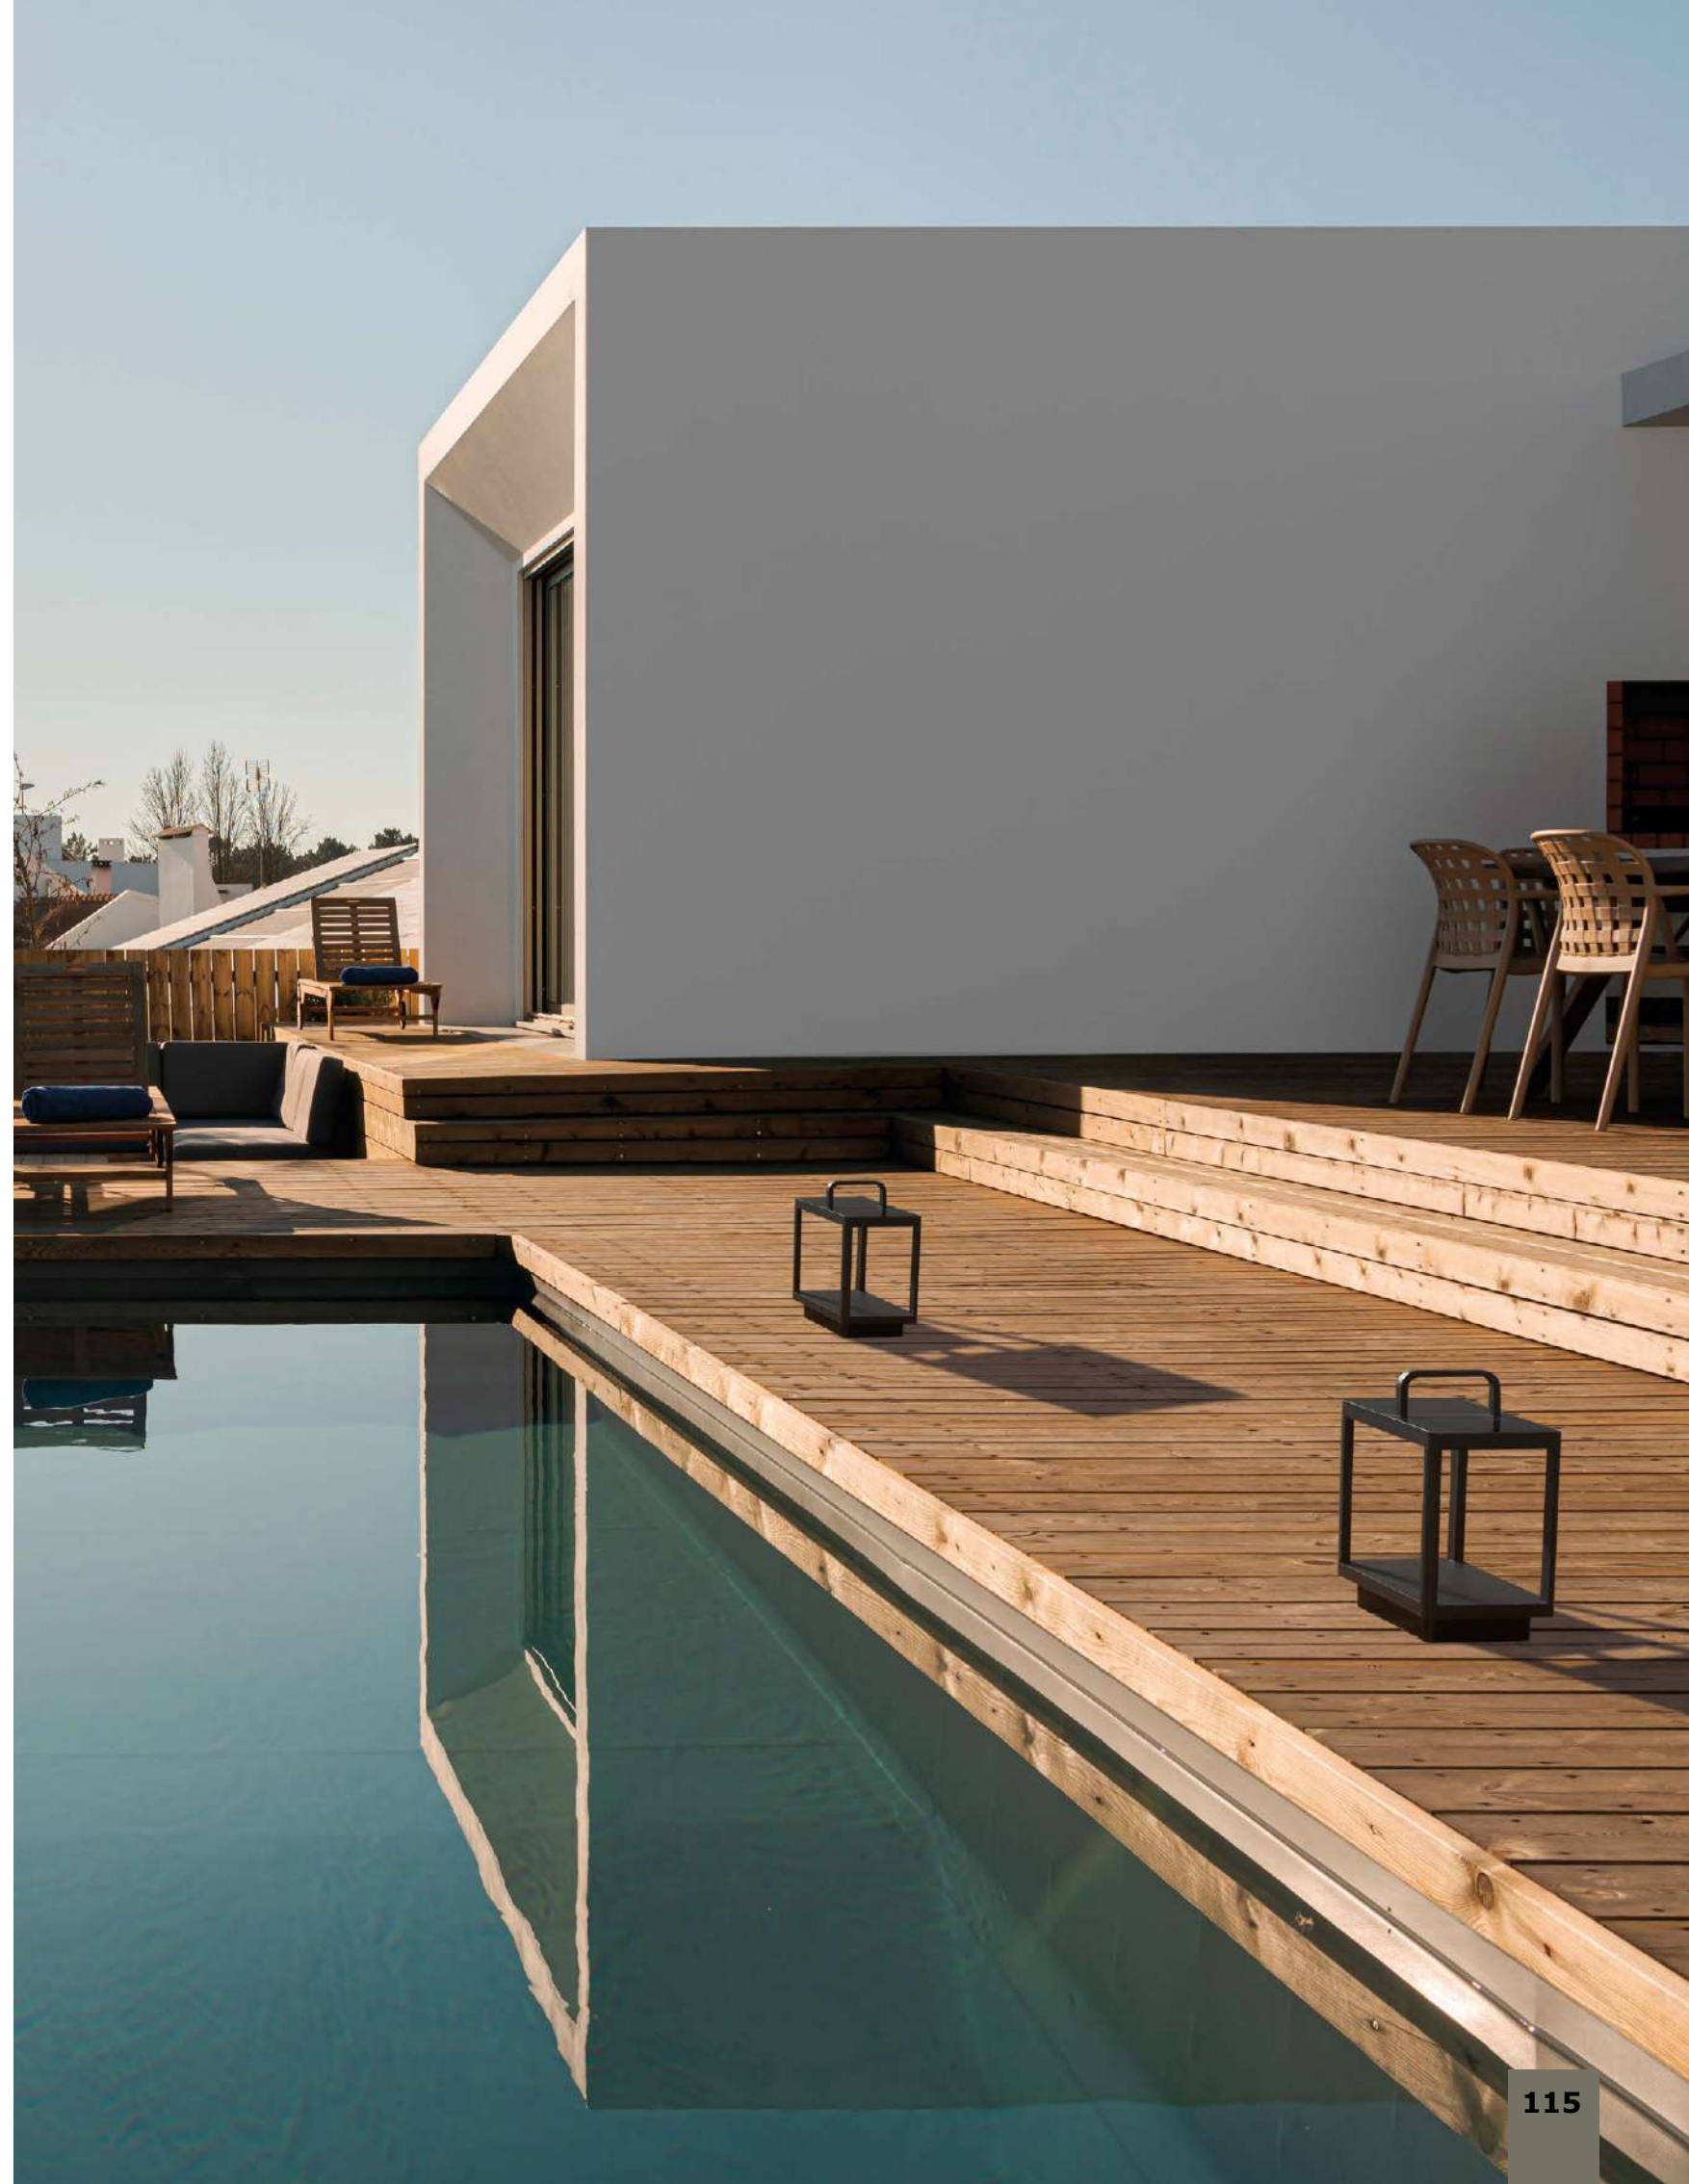

BALI - 9922360

Dimmable

Anthracite Die-Casting Aluminium
LED 2 Watt 265.39Lm
3000K DC 5 Volt
Beam Angle 108° IP65
Solar / USB Wire / Switch On/Off
L: 18 W: 18 H: 36 cm

IP65

PORTABLE

SOLAR

USB CHARGER