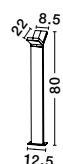

PARK - 713124

Aluminium Dark Gray
Acrylic Diffuser
LED 2x6 Watt 1044Lm
3000K 220-240 Volt 50Hz
Beam Angle 120° IP54
AC Driver Included
L: 12.5 W: 22 H: 80 cm