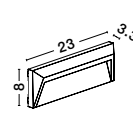

LUTON - 8403622
Dark Gray ABS
LED 1.6 Watt
212Lm 3000K IP65
100-220 Volt 50Hz
RC Driver Included
L: 23 W: 3.3 H: 8 cm