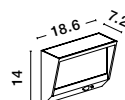

LIDO . 9790522

Gray Concrete
Glass Diffuser
LED GU10 2x7 Watt IP65
100-240 Volt Bulb Excluded
Light Up & Down
D: 8.6 W: 10 H: 18 cm

SOLAR & SENSOR LIGHTS

VALOR - 9492540

Anthracite Die-Casting Aluminium & Frost Acrylic
LED 2 Watt 104Lm
3000K 3.7 Volt
Beam Angle 86° IP65
Switch On/Off
L: 18.6 W: 7.2 H: 14 cm