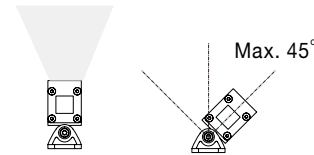

WALL WASHER - 9011102

Wall Washer
Satin Nickel Aluminium & Glass
LED Chip Philips 15 Watt
746Lm 3000K DC24V
Beam Angle 30° IP67
L: 100 W: 2.5 H: 3.5 cm

IP67 WATERPROOF / ULTRA THIN

IP65 WATERPROOF / ULTRA NARROW / 7°