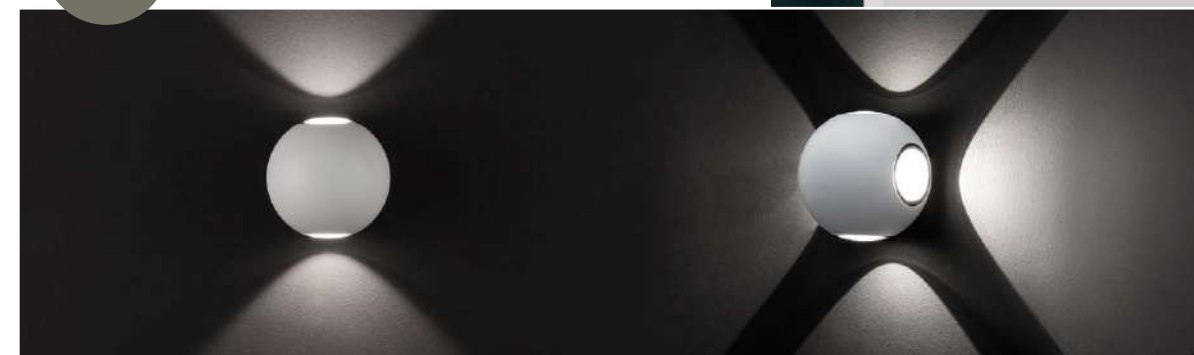

IP54

ZARI - 9226217
Sandy White Aluminium & Glass
Cree LED 2x2 Watt 285Lm
3000K 100-240 Volt 50Hz
Beam Angle 2x38° IP54
L: 5.5 W: 6.5 H: 6.5 cm
Light in 2 directions

COMO - 726217
Sandy White Aluminium & Glass
LED 2x5 Watt 560Lm
3000K 220-240 Volt 50Hz
Beam Angle 2x51° IP54
D: 11 W: 8.5 cm
Light in 2 directions

ZARI - 9226216
Sandy Black Aluminium & Glass
Cree LED 2x2 Watt 285Lm
3000K 100-240 Volt 50Hz
Beam Angle 2x38° IP54
L: 5.5 W: 6.5 H: 6.5 cm
Light in 2 directions

COMO - 852436
Sandy White Aluminium & Glass
LED 4x1 Watt 265Lm
3000K 220-240 Volt 50Hz
Beam Angle 4x51° IP54
D: 11 W: 8.5 cm
Light in 4 directions

ZARI - 9226215
Sandy White Aluminium & Glass
Osram LED 4x1 Watt 265Lm
3000K 100-240 Volt 50Hz
Beam Angle 4x38° IP54
L: 5.5 W: 6.5 H: 6.5 cm
Light in 4 directions

ZARI - 9226214
Sandy Black Aluminium & Glass
Osram LED 4x1 Watt 265Lm
3000K 100-240 Volt 50Hz
Beam Angle 4x38° IP54
L: 5.5 W: 6.5 H: 6.5 cm
Light in 4 directions

IP54