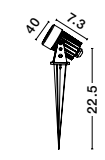

IP65

Rotating & Adjustable

VIDA - 9026128
Black Aluminium & Clear Glass
LED GU10 1x10 Watt
220-240 Volt
Bulb Excluded IP65
D: 7 W: 9.5 H: 21 cm

Rotating & Adjustable

CALIX - 9172870
Black Aluminium & Clear Glass
LED 3W Watt 273Lm
3000K 220-240 Volt
Beam Angle 24° IP65
D: 40 W: 7.3 H: 22.5 cm

IP54

Rotating & Adjustable

DESTRY - 9136184
Black Aluminium & Clear Glass
Honeycomb Antiglare Diffuser
LED GU10 1x10 Watt
220-240 Volt
Bulb Excluded IP54
D: 5.5 W: 9.5 H: 11.5 cm

Rotating & Adjustable

DESTRY - 9136183
Black Aluminium & Clear Glass
Honeycomb Antiglare Diffuser
LED GU10 1x10 Watt
220-240 Volt
Bulb Excluded IP54
D: 5.5 W: 9.5 H: 30 cm