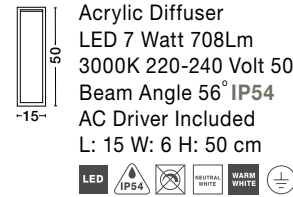

BLISS - 819503

Dark Gray Aluminium
Acrylic Diffuser
LED 7 Watt 708Lm
3000K 220-240 Volt 50Hz
Beam Angle 56° IP54
AC Driver Included
L: 15 W: 6 H: 50 cm