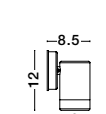

LIMBIO - 9010602
Black ABS
Glass Diffuser
LED GU10 1x7 Watt
Bulb Excluded IP44
Light Down
D: 6 W: 8.5 H: 12 cm

IP44