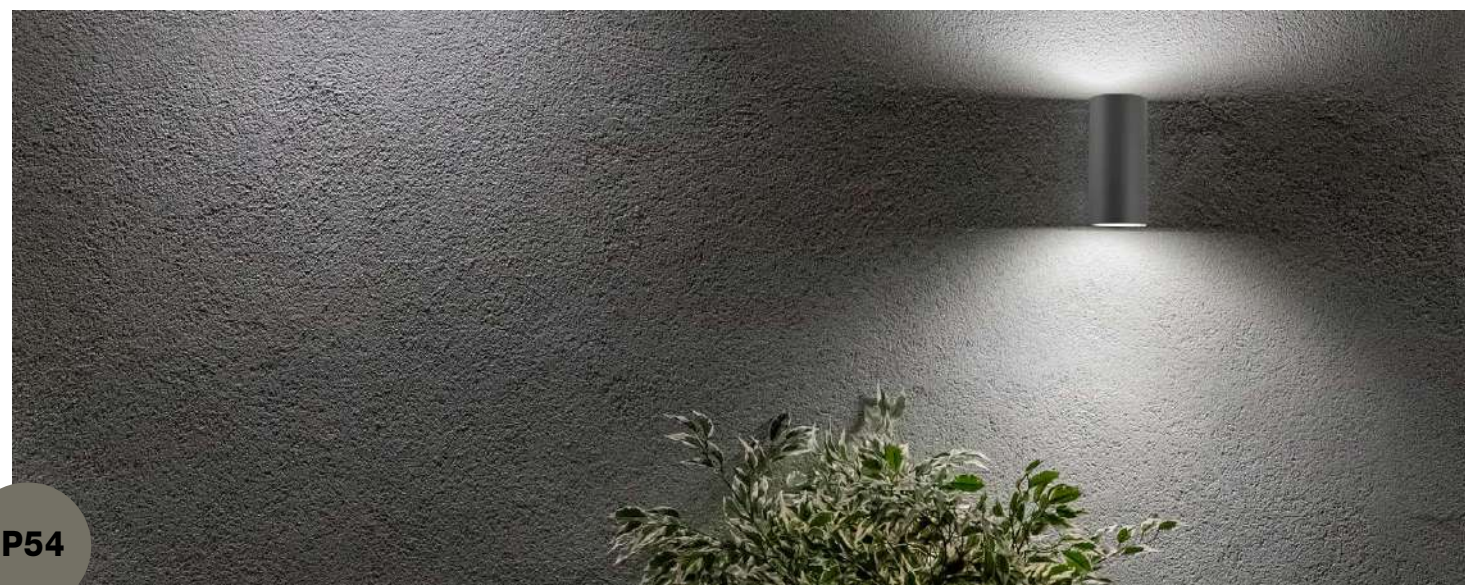

NERO - 710022
Dark Gray Aluminium
Glass Diffuser
LED GU10 2x7 Watt
220-240 Volt IP54
Bulb Excluded
Light Up & Down
D: 7 W: 8 H: 15 cm

NERO - 710021
Dark Gray Aluminium
Glass Diffuser
LED GU10 1x7 Watt
220-240 Volt IP54
Bulb Excluded
Light Down
D: 7 W: 8 H: 8 cm

NERO - 710042
Dark Gray Aluminium
Glass Diffuser
LED GU10 2x7 Watt
220-240 Volt IP54
Bulb Excluded
Light Up & Down
L: 6.7 W: 8 H: 15 cm

NERO - 710041
Dark Gray Aluminium
Glass Diffuser
LED GU10 1x7 Watt
220-240 Volt IP54
Bulb Excluded
Light Down
L: 6.7 W: 8 H: 8 cm

IP54

NERO - 910022
Aluminium White
Glass Diffuser
LED GU10 2x7 Watt
220-240 Volt IP54
Bulb Excluded
Light Up & Down
D: 7 W: 8 H: 15 cm

NERO - 910021
Aluminium White
Glass Diffuser
LED GU10 1x7 Watt
220-240 Volt IP54
Bulb Excluded
Light Down
D: 7 W: 8 H: 8 cm

NERO - 910042
Aluminium White
Glass Diffuser
LED GU10 2x7 Watt
220-240 Volt IP54
Bulb Excluded
Light Up & Down
L: 6.7 W: 8 H: 15 cm

NERO - 910041
Aluminium White
Glass Diffuser
LED GU10 1x7 Watt
220-240 Volt IP54
Bulb Excluded
Light Down
L: 6.7 W: 8 H: 8 cm