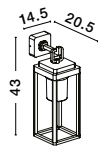

FIGO - 9492500
Anthracite Die-Casting
Aluminium & Clear Acrylic
LED E27 1x12 Watt
220-240 Volt
Bulb Excluded IP65
L: 14.5 W: 20.5 H: 43 cm