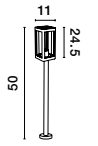

FIGO - 9060193
Dark Grey Aluminum
& Clear Glass
LED E27 1x12 Watt
220-240 Volt
Bulb Excluded IP54
L: 11 W: 11 H: 50 cm