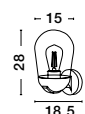

IP54

OMIKA - 9060196

Dark Grey Aluminum
& Clear Glass
LED E27 1x12 Watt
110-240 Volt
Bulb Excluded IP54
D: 15 H: 97 cm

OMIKA - 9060194

Dark Grey Aluminum
& Clear Glass
LED E27 1x12 Watt
110-240 Volt
Bulb Excluded IP54
D: 15 W: 18.5 H: 28 cm