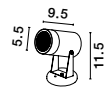

Rotating & Adjustable

CALIX - 9172870
Black Aluminium & Clear Glass
LED 3W Watt 273Lm
3000K 220-240 Volt
Beam Angle 24° IP65
D: 40 W: 7.3 H: 22.5 cm

IP54

Rotating & Adjustable

DESTRY - 9136184
Black Aluminium & Clear Glass
Honeycomb Antiglare Diffuser
LED GU10 1x10 Watt
220-240 Volt
Bulb Excluded IP54
D: 5.5 W: 9.5 H: 11.5 cm