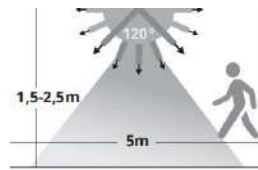

MARTA - 9492530

Anthracite Die-Casting Aluminium & Clear Glass
LED 1 Watt 57Lm
3000K 3.7 Volt
Beam Angle 54° IP65
Switch On/Off
L: 11.3 W: 8.9 H: 11.2 cm

Motion Sensor Activation

Max. distance 5M. Temperature less than 20°C
The lights need to be installed at least 1.5-2.5M.
from the ground.
Charging time: 7-9 hours
Lighting duration : 10-11 hours