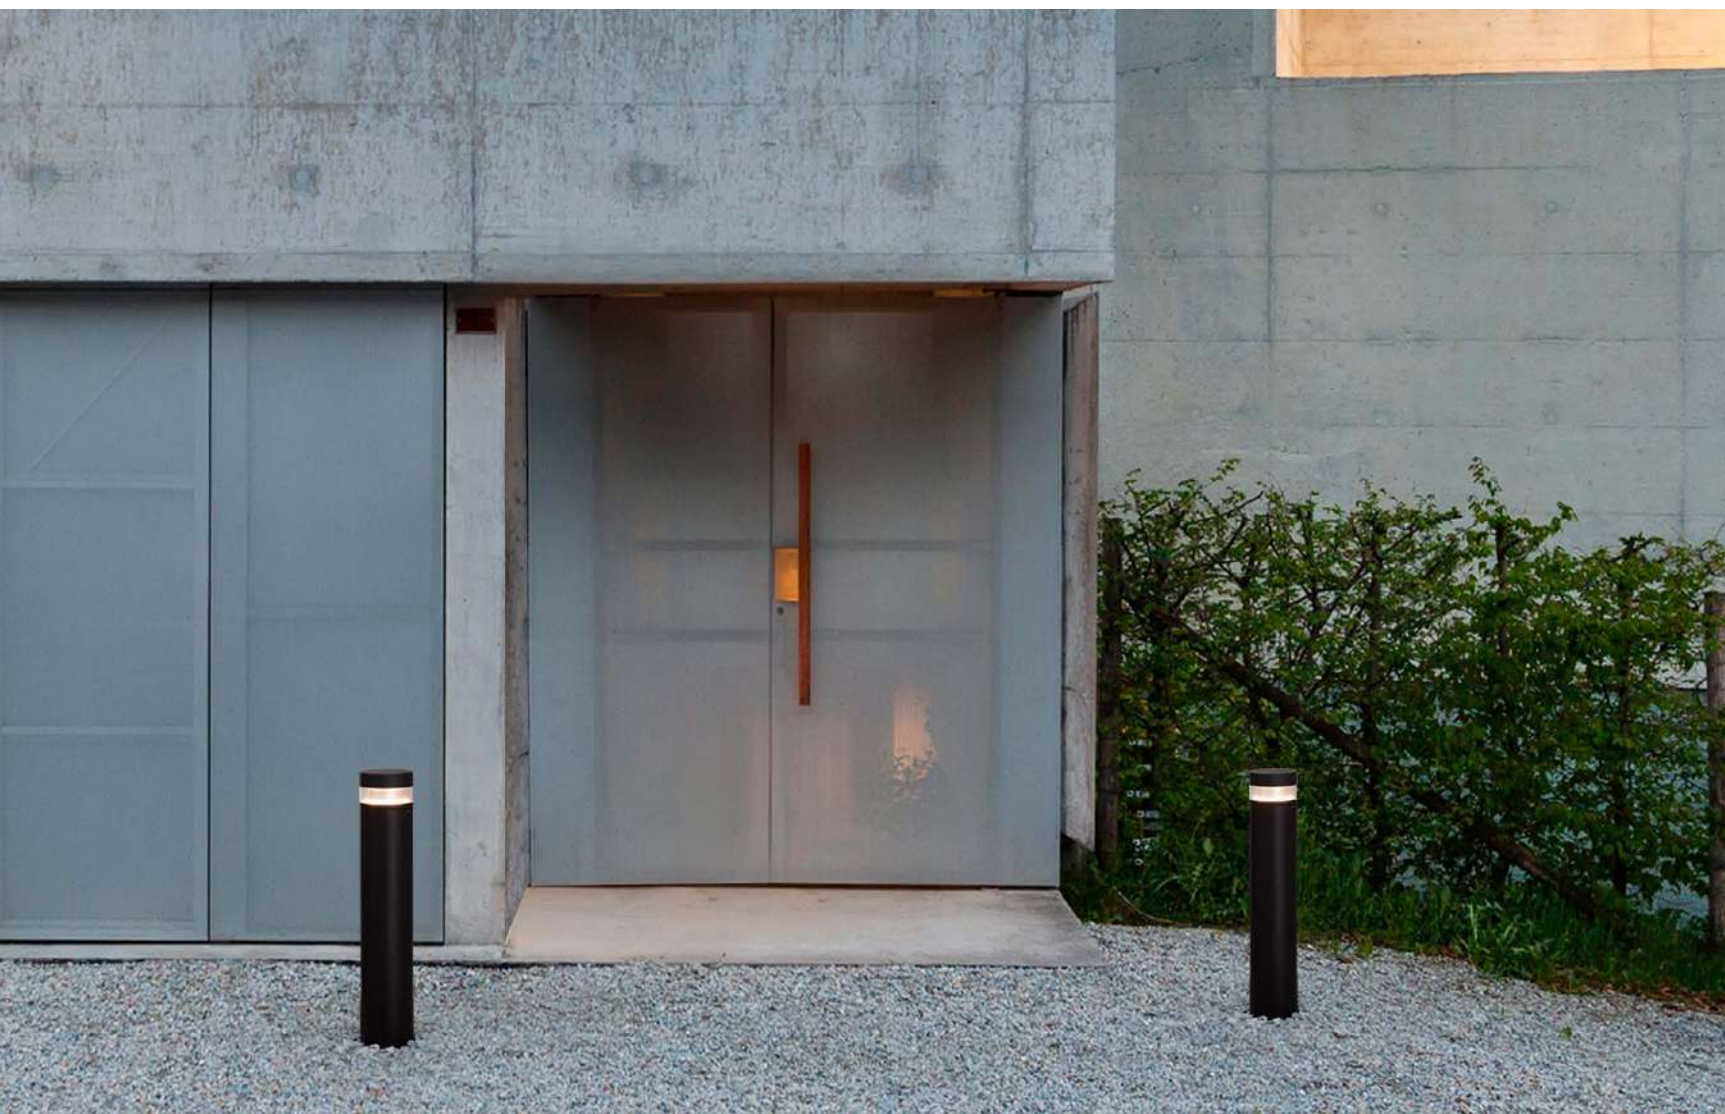

TALA - 9026123
Black Aluminium
& Acrylic
LED 12 Watt 594Lm
3000K 100-240V
Beam Angle 180° IP54
D: 13.4 H: 25 cm

TALA - 9026124
Black Aluminium
& Acrylic
LED 12 Watt 594Lm
3000K 100-240V
Beam Angle 180° IP54
D: 13.4 H: 70 cm

IP54