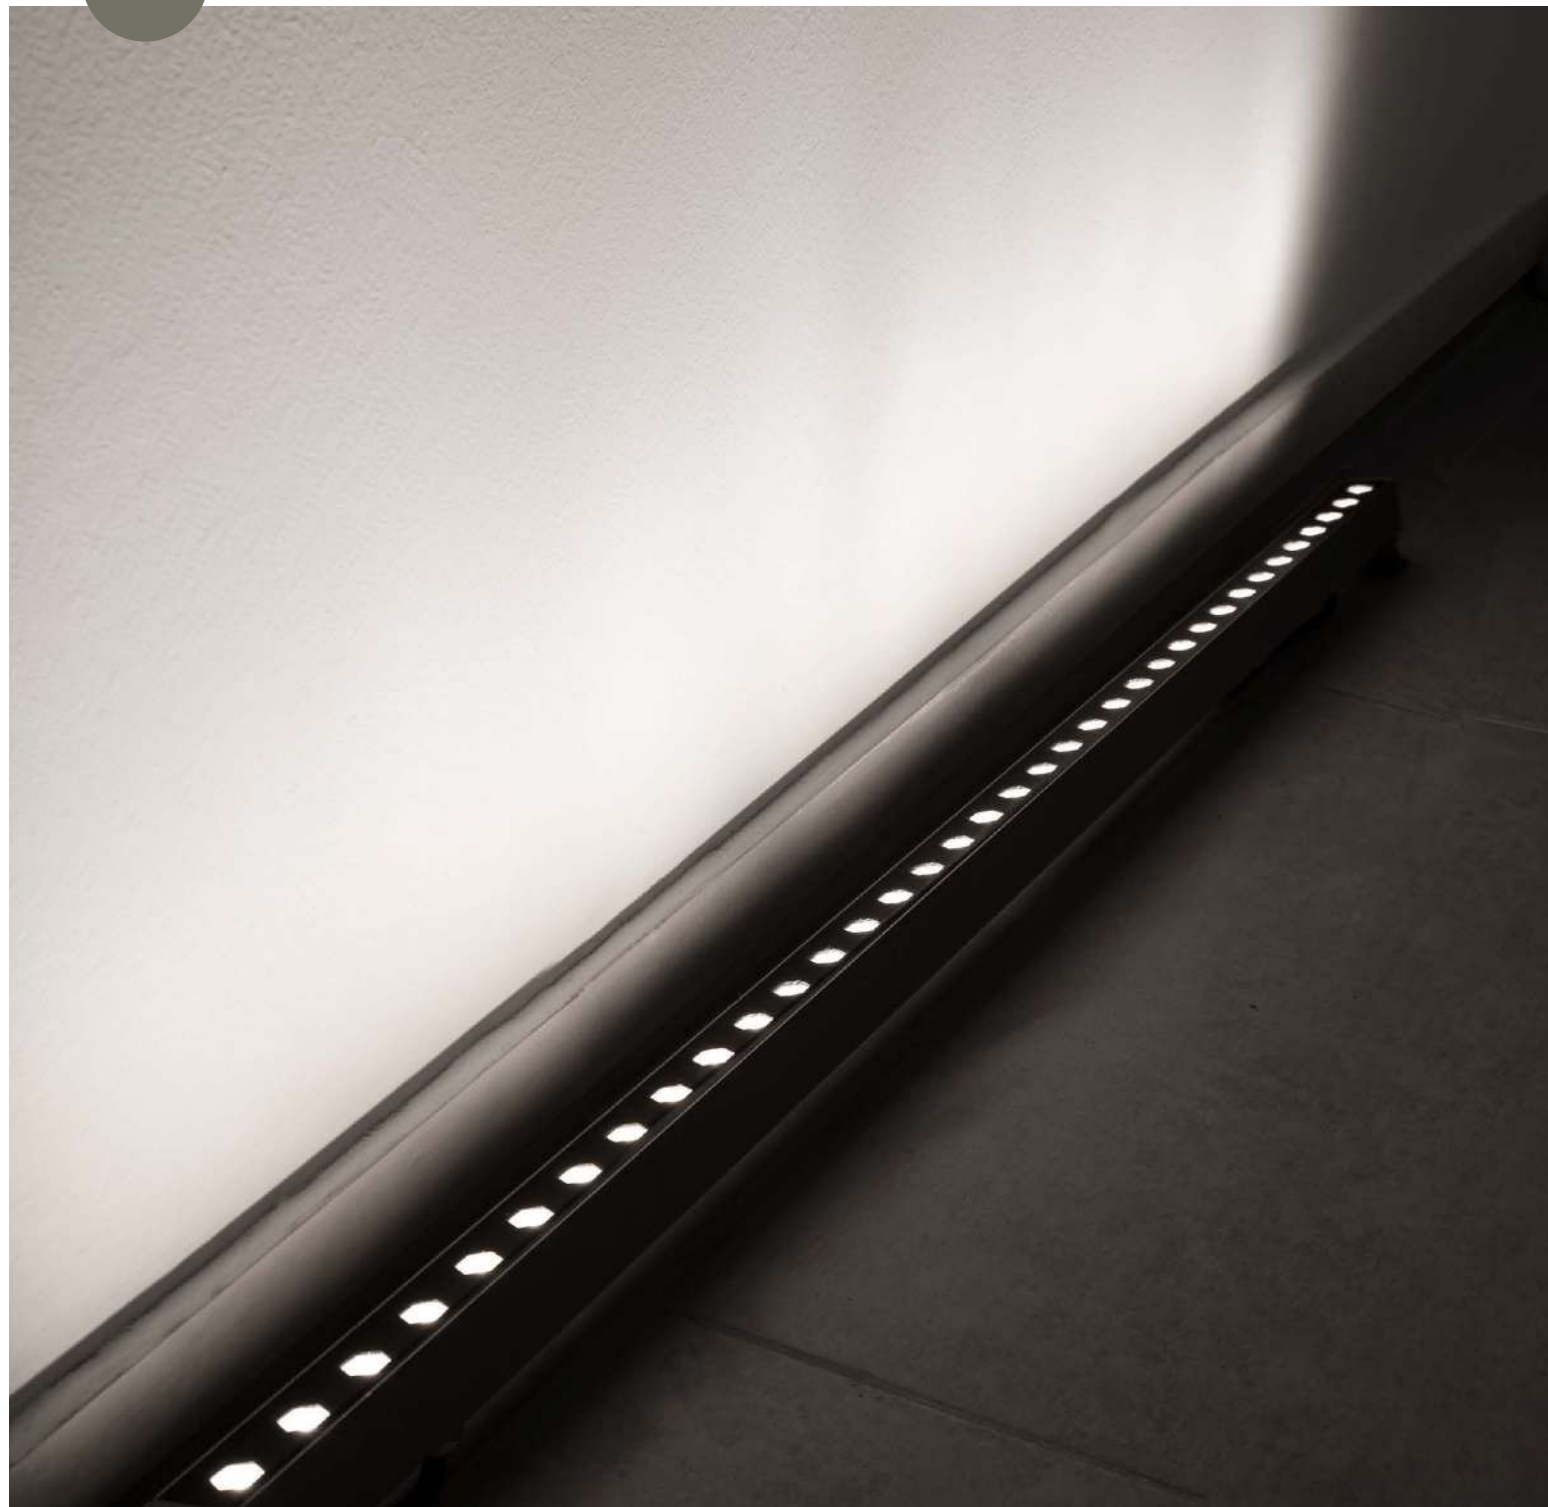

WALL WASHER - 9011102

Wall Washer
Satin Nickel Aluminium & Glass
LED Chip Philips 15 Watt
746Lm 3000K DC24V
Beam Angle 30° IP67
L: 100 W: 2.5 H: 3.5 cm

IP67 WATERPROOF / ULTRA THIN

IP65 WATERPROOF / ULTRA NARROW / 7°