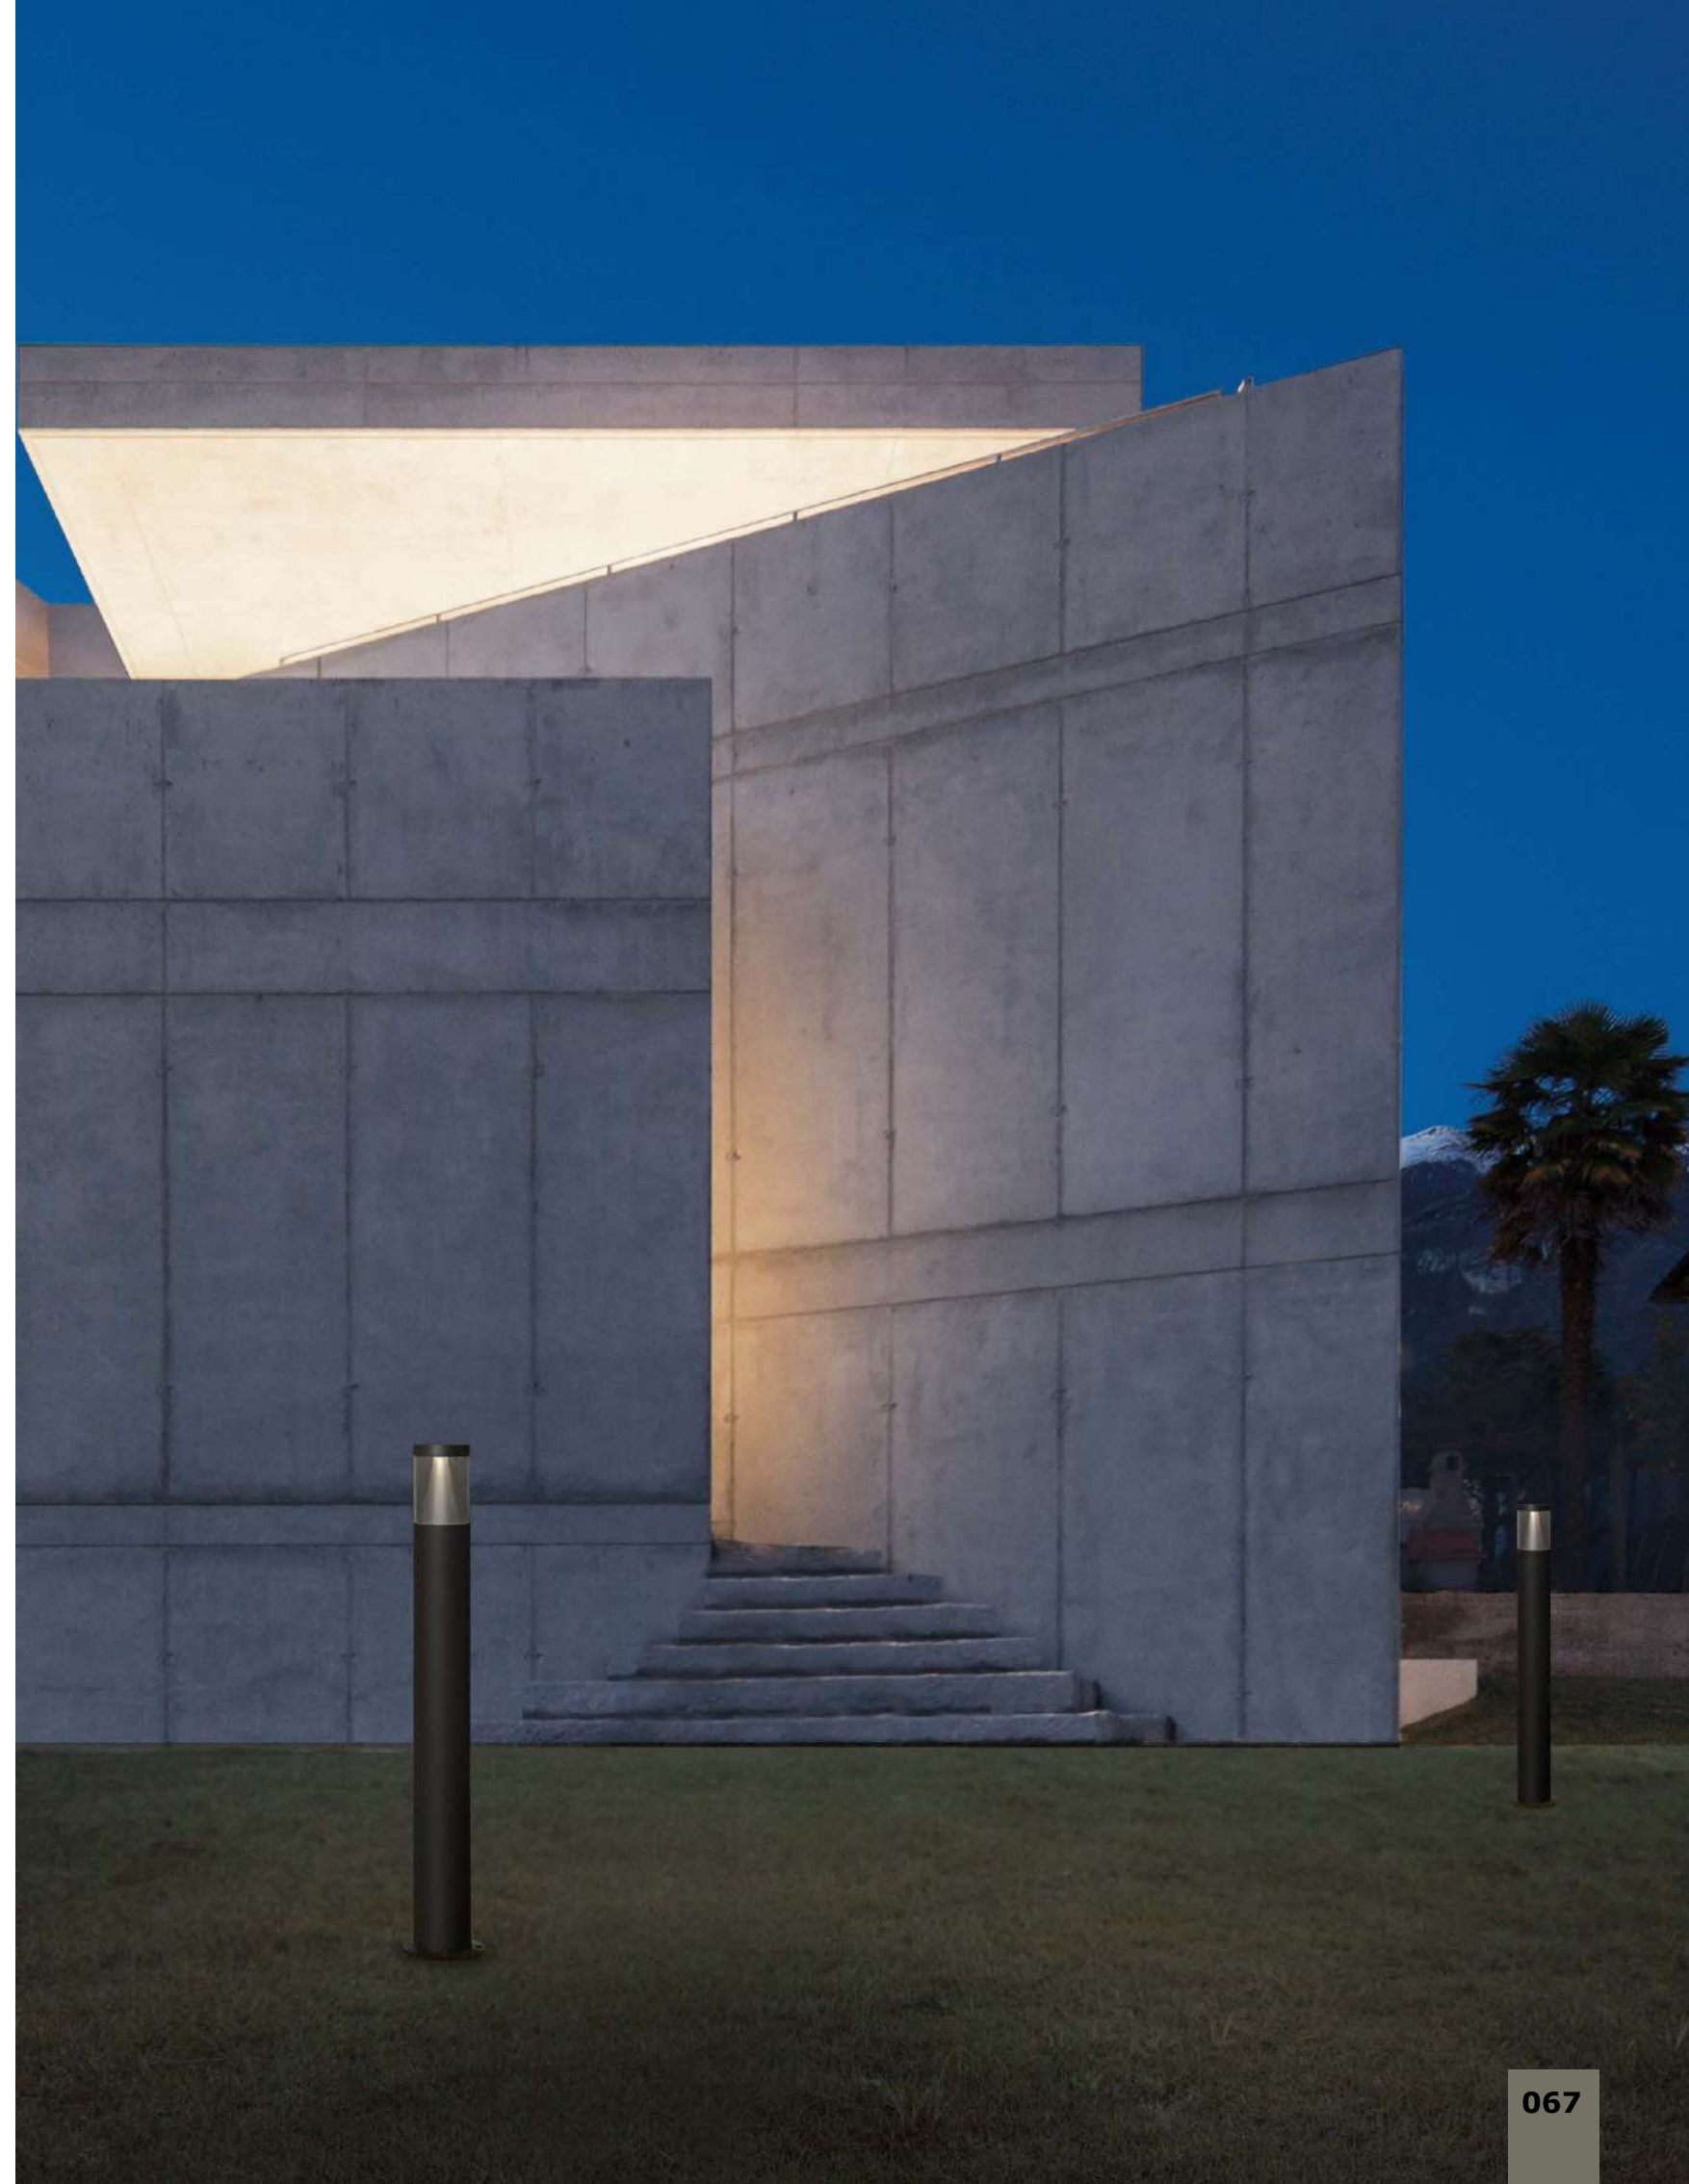

LED IP65 WARM WHITE

IP65

ROCK - 9905025
Sandy Black Aluminium
Silver Aluminium & Clear Acrylic
LED 8 Watt 937Lm
3000K 220-240 Volt
Beam Angle 120° IP65
D: 9 H: 43 cm

ROCK - 9905024
Sandy Black Aluminium
Silver Aluminium & Clear Acrylic
LED 8 Watt 937Lm
3000K 220-240 Volt
Beam Angle 120° IP65
D: 9 H: 83 cm