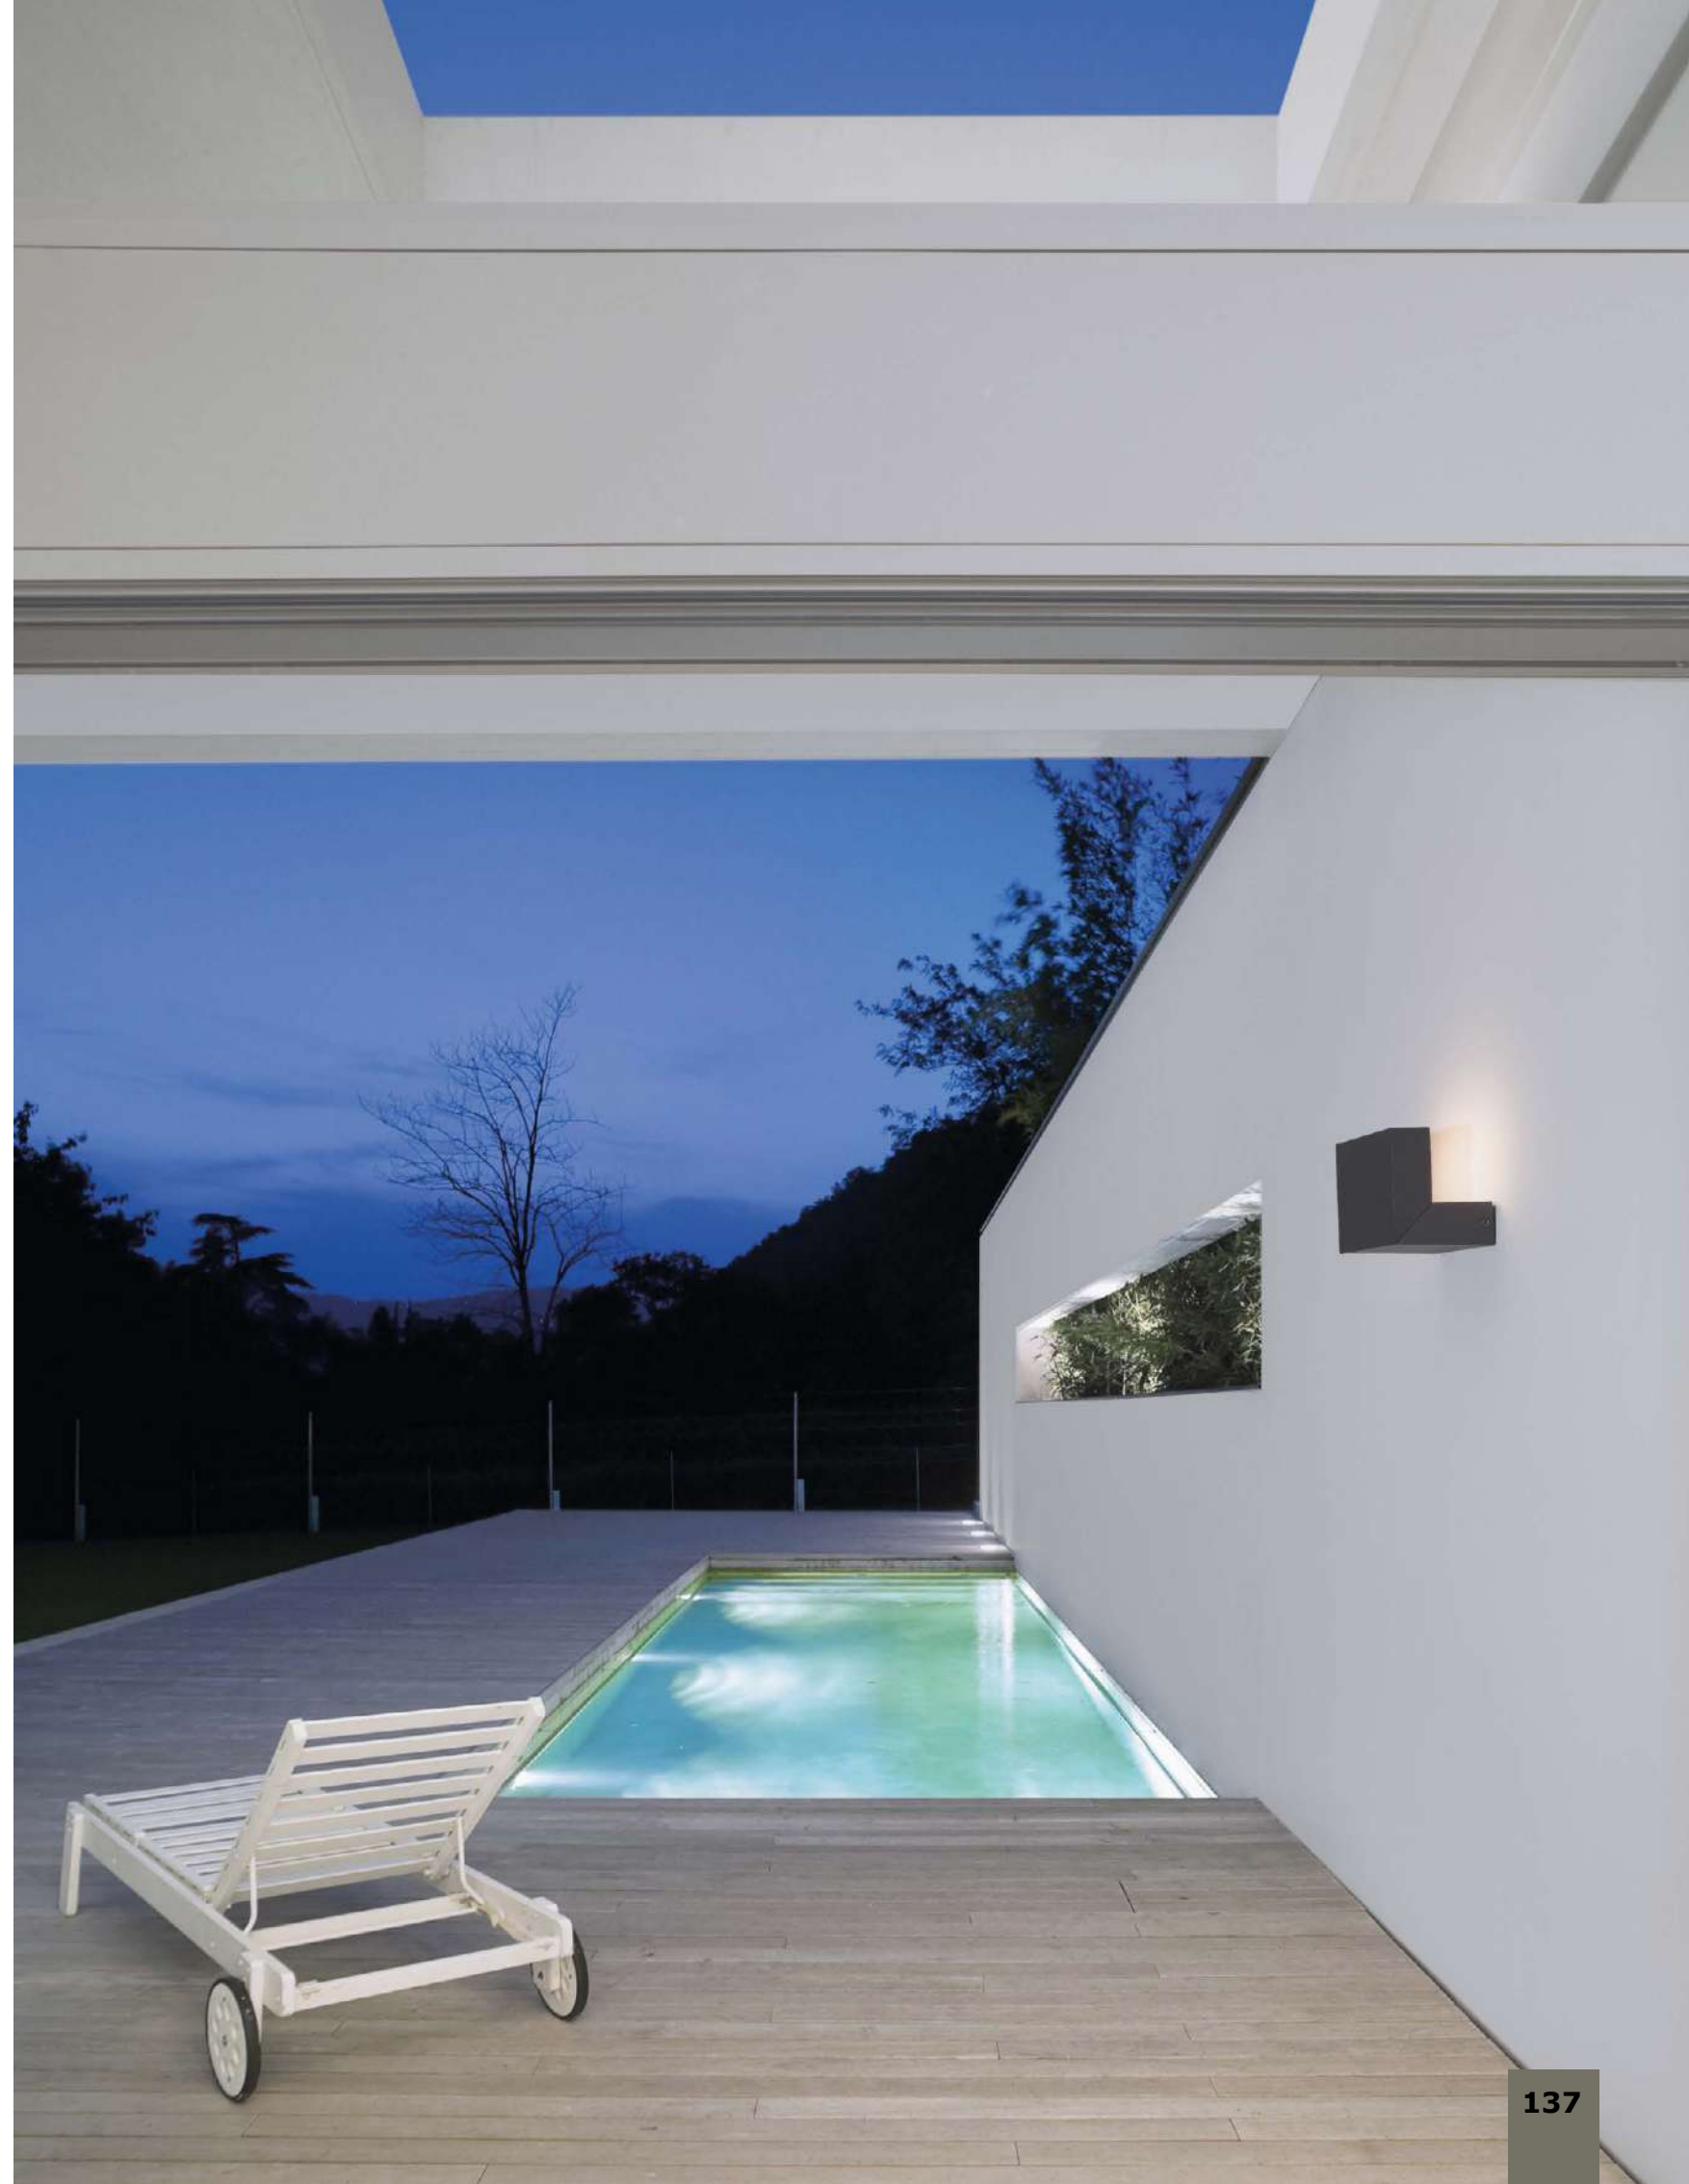

BRIN - 9160101

Anthracite Die-Casting Aluminium
Clear Glass
LED 9.5 Watt 340.76Lm
3000K 200-240 Volt
Beam Angle 101° IP65
L: 14 W: 14.5 H: 3.5 cm