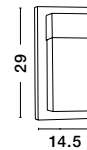

LETO - 9060202

Sandy Black Aluminium
Acrylic Diffuser
LED 18 Watt 2132Lm
3000K 220-240V
Beam Angle 120° IP65
L: 14.5 W: 10.2 H: 29 cm