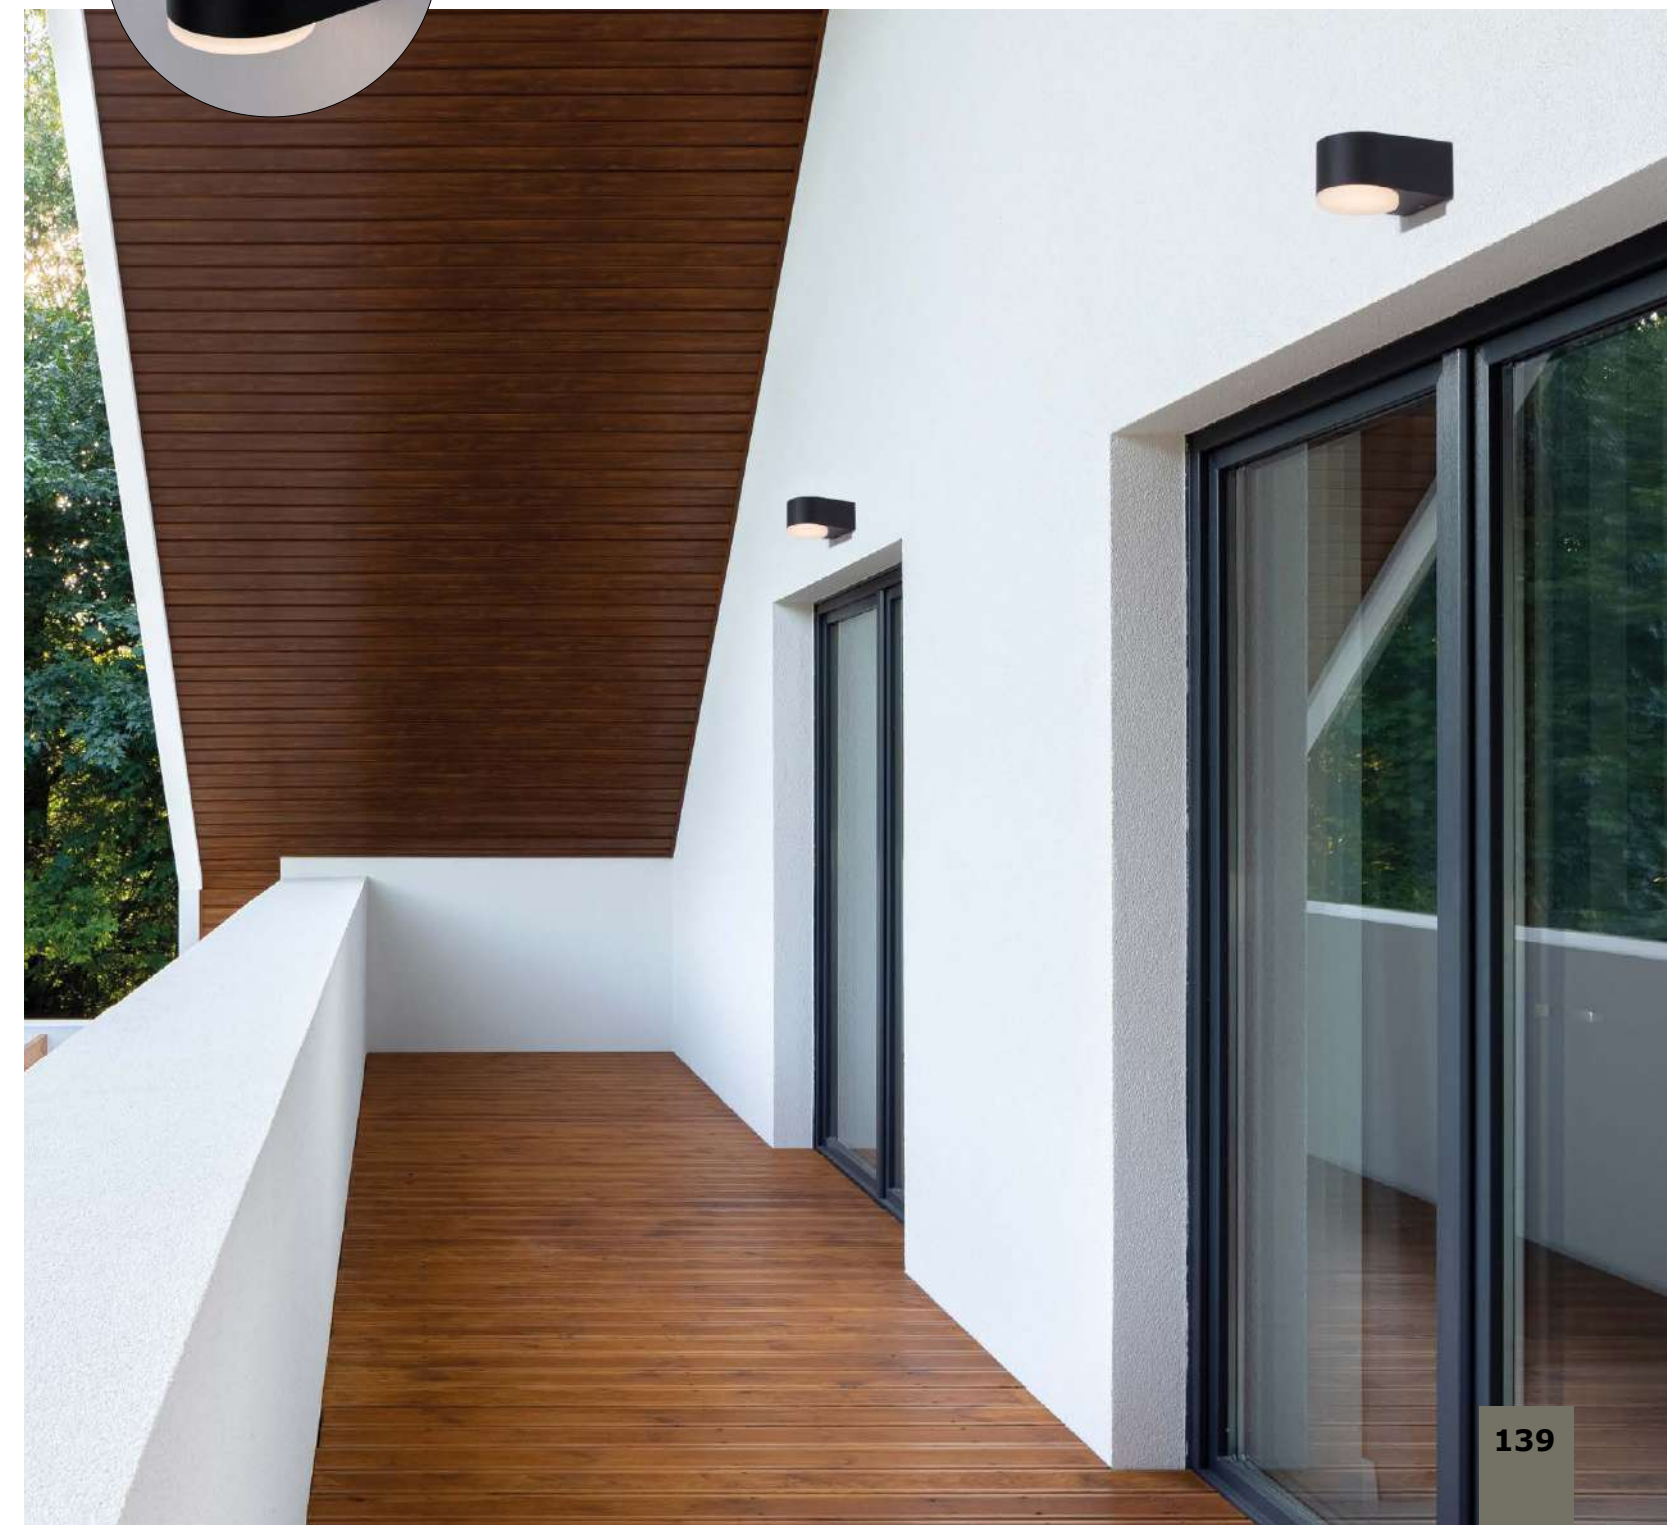

IP54

NUS - 9200201
Black Die-Casting
Aluminium & Acrylic Diffuser
LED 4 Watt 400.33Lm
3000K 100-240 Volt
Beam Angle 120° IP54
Light Down
L: 13.2 W: 9 H: 6.9 cm

NUS - 9200202
Black Die-Casting
Aluminium & Acrylic Diffuser
LED 2x4 Watt 943Lm
3000K 100-240 Volt
Beam Angle 120° IP54
Light Up & Down
L: 13.2 W: 9 H: 7.8 cm