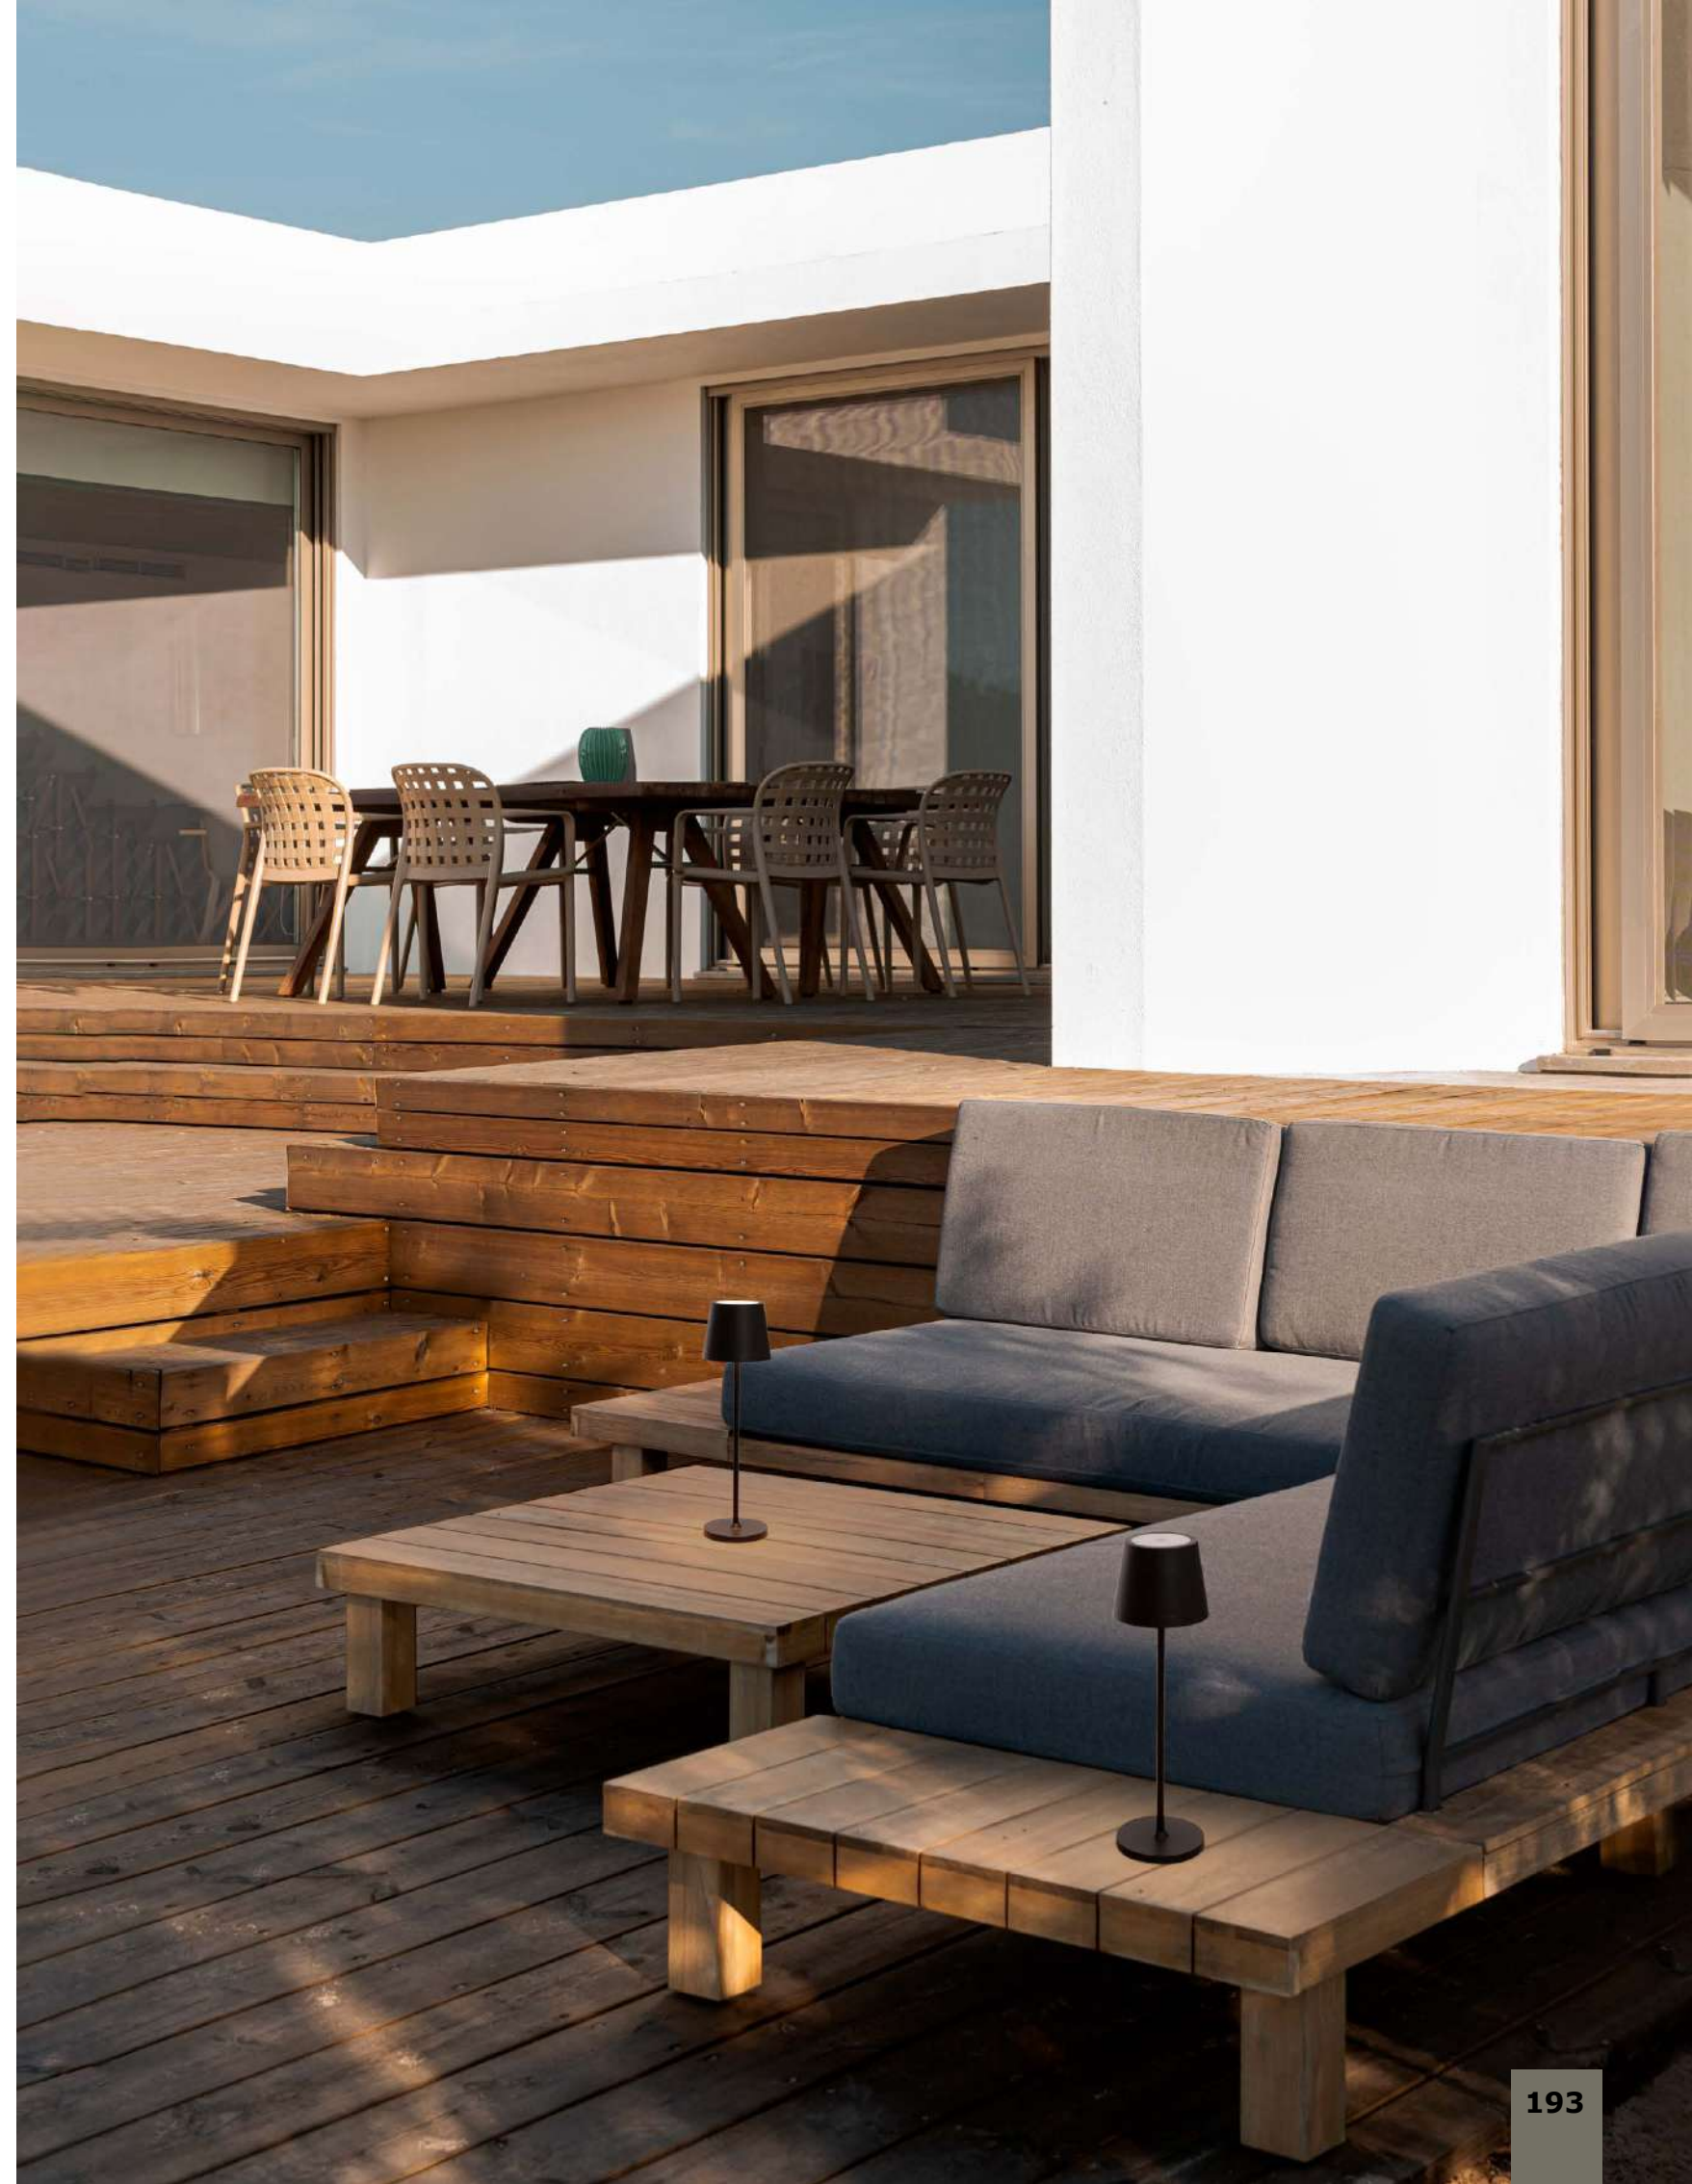

ADAPTOR - 9223409

Black adaptor 5V 2A

ADAPTOR - 9223410

White adaptor 5V 2A

Charging time: 4.5hrs
 • Touch 1: 100% of light - 10hrs
 • Touch 2: 50% of light - 20 hrs

SEINA - 9223403

Dimmable
 Sandy Brown Aluminium & Acrylic
 LED 2 Watt 192Lm
 2700K DC 5 Volt IP54
 Switch On/Off/ USB Type C Wire
 Rechargeable with PG base
 D: 11.4 H: 39.5 cm