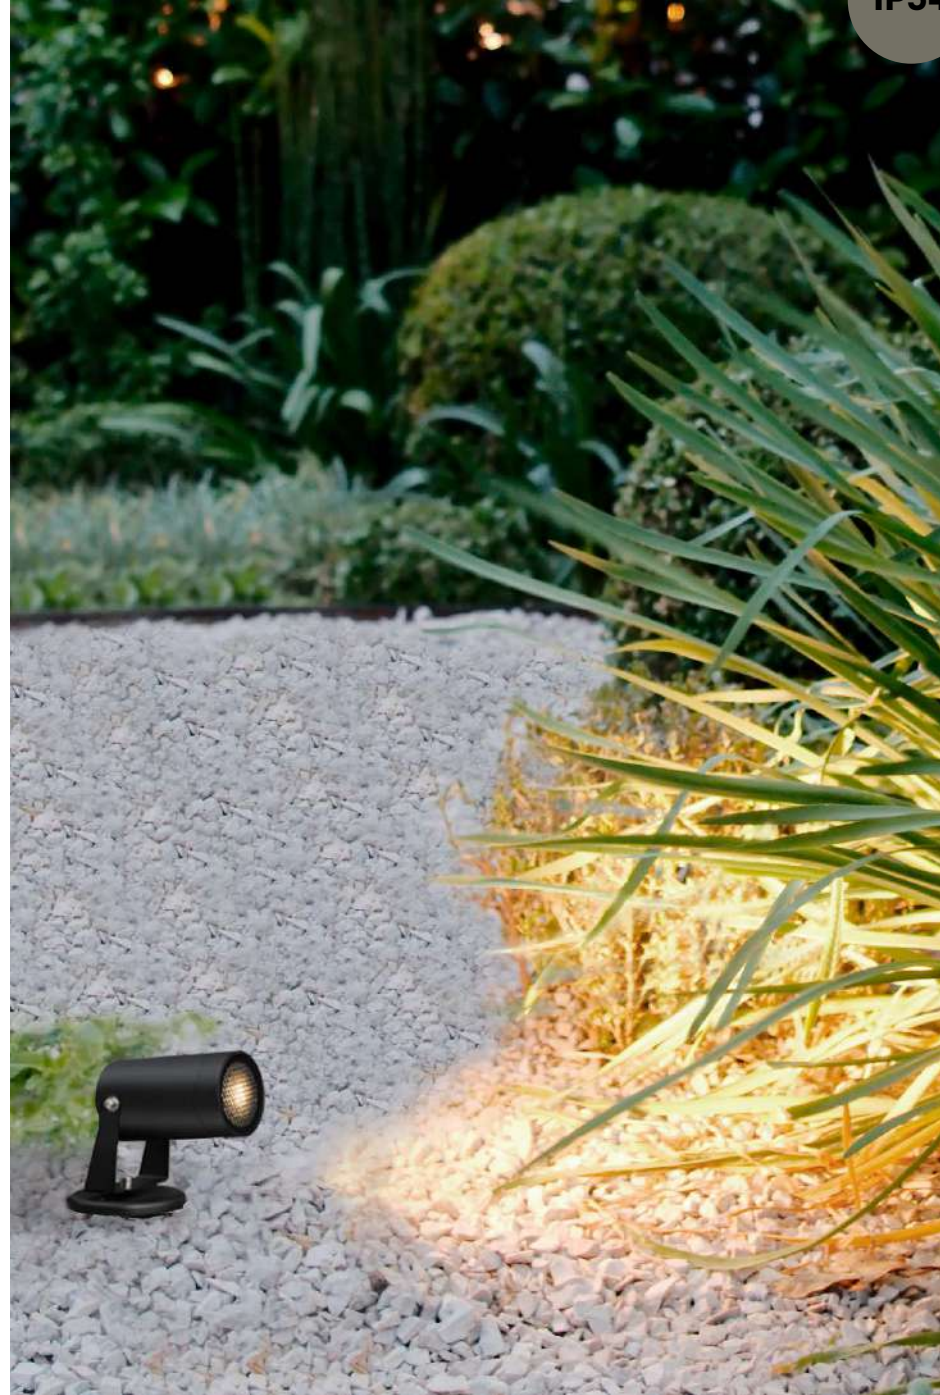

IP65

Rotating & Adjustable

VIDA - 9026128
Black Aluminium & Clear Glass
LED GU10 1x10 Watt
220-240 Volt
Bulb Excluded IP65
D: 7 W: 9.5 H: 21 cm

Rotating & Adjustable

CALIX - 9172870
Black Aluminium & Clear Glass
LED 3W Watt 273Lm
3000K 220-240 Volt
Beam Angle 24° IP65
D: 40 W: 7.3 H: 22.5 cm

IP54