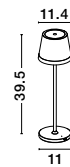

SEINA - 9223405

Dimmable
Sandy Olive Green Aluminium & Acrylic
LED 2 Watt 192Lm
2700K DC 5 Volt IP54
Switch On/Off/ USB Type C Wire
Rechargeable with PG base
D: 11.4 H: 39.5 cm