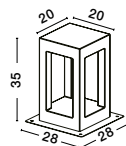

ISIDORA - 870445
 Black Die-Casting Aluminium
 Clear Glass
 LED E27 1x12 Watt
 220-240 Volt IP54
 Bulb Excluded
 D: 22 H: 95 cm

CEMENT WALL & FLOOR

BEV - 9540214
 Gray Cement
 Glass Diffuser
 LED 5 Watt 200Lm
 3000K 120-230V IP65
 L: 17 W: 17 H: 20 cm