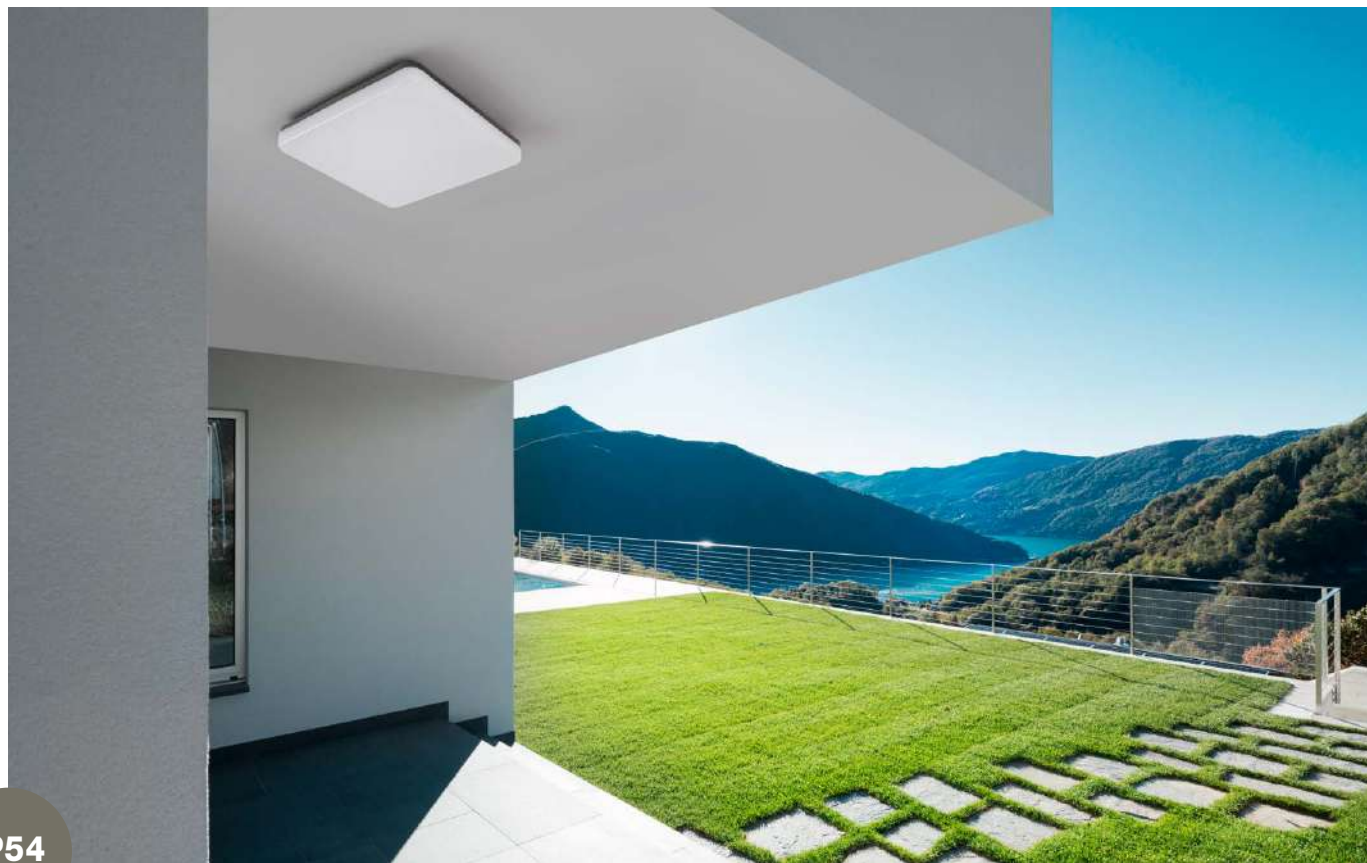

OLIVER - 9944603
Sandy Black Aluminium
Acrylic Diffuser
LED 20 Watt 1550Lm
3000K 100-240 Volt 50Hz
Beam Angle 92° IP65
D: 27 H: 7 cm

OLIVER - 9944602
Sandy White Aluminium
Acrylic Diffuser
LED 20 Watt 1550Lm
3000K 100-240 Volt 50Hz
Beam Angle 92° IP65
D: 27 H: 7 cm

IP54