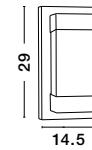

LETO - 9060203

Sandy Black Aluminium
Acrylic Diffuser
LED 18 Watt 2132Lm
3000K 220-240V
Beam Angle 120° IP65
L: 14.5 W: 10.2 H: 29 cm