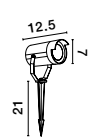

KIMIKO . 9026127

Black Aluminium
& Clear Glass
LED GU10 1x10 Watt
220-240 Volt
Bulb Excluded IP54
D: 7 W: 12.5 H: 21 cm