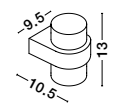

DARF - 9925666
Sandy Black Aluminium
ABS Diffuser
LED 2x5 Watt 840Lm
3000K 100-240 Volt 50Hz
Beam Angle 115° IP65
Light Up & Down
D: 9.5 W: 10.5 H: 13 cm