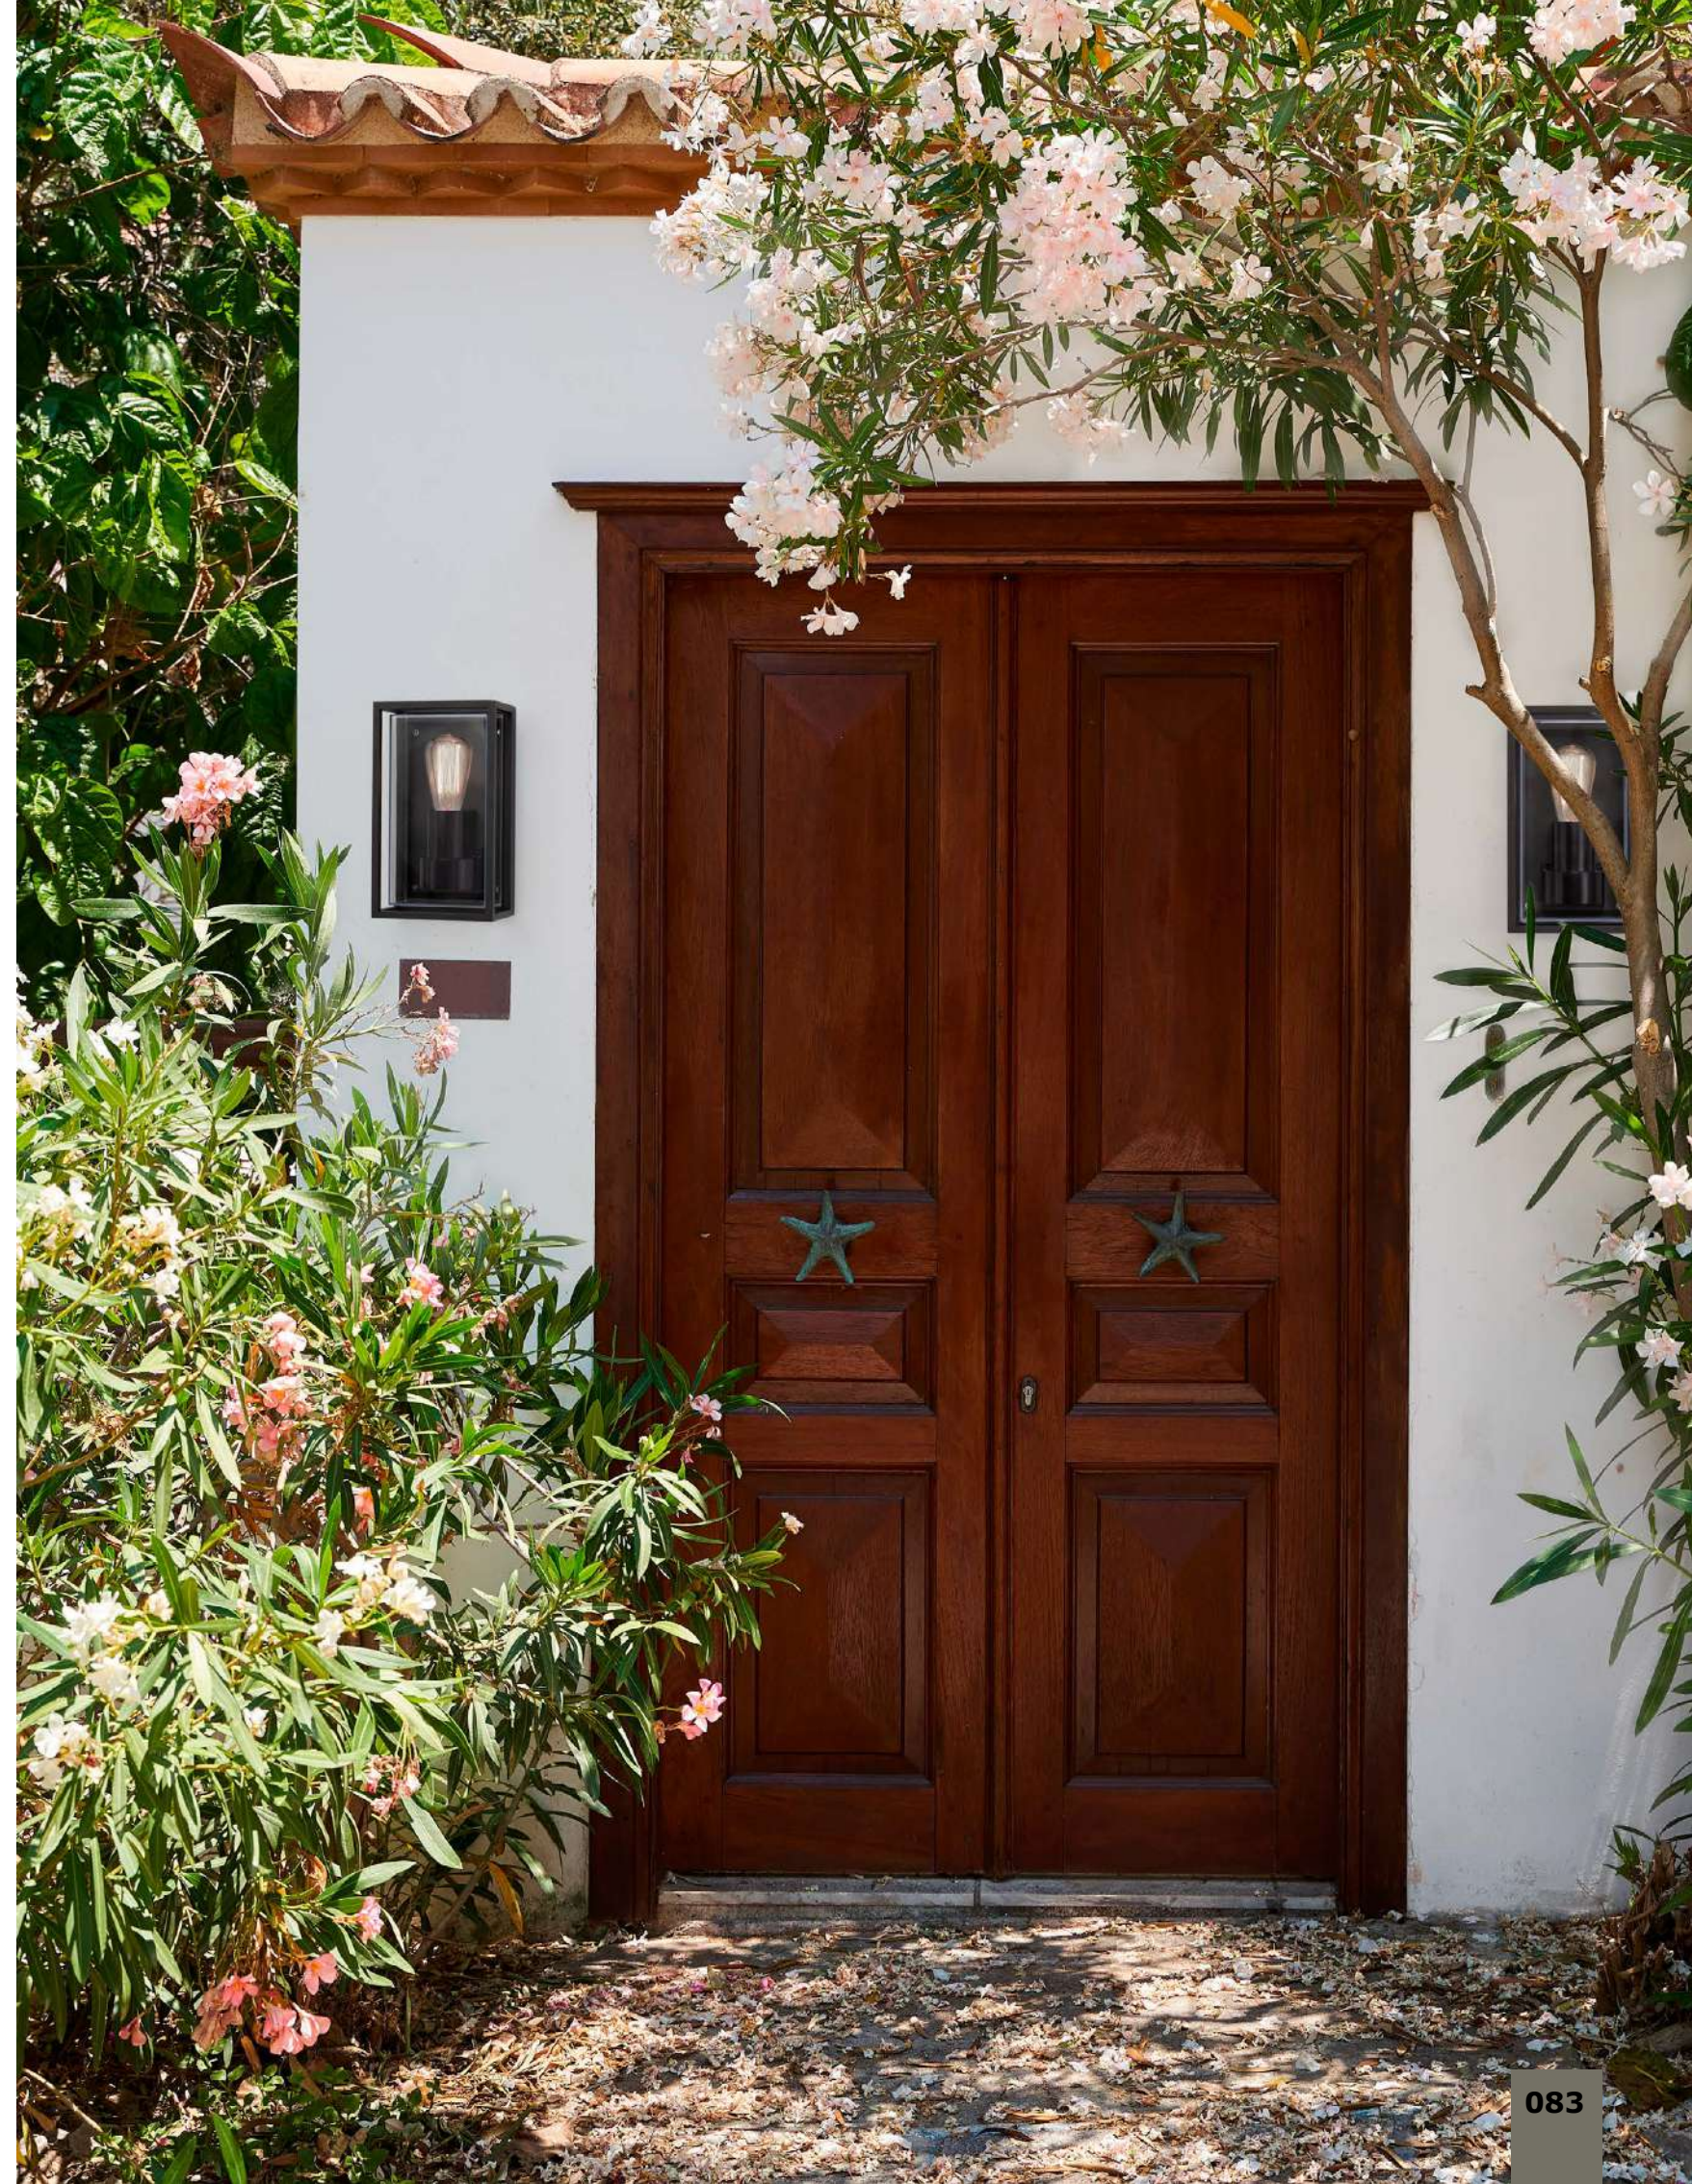

IP65

OMIKA - 9060195

Dark Grey Aluminum
& Clear Glass
LED E27 1x12 Watt
110-240 Volt
Bulb Excluded IP54
D: 15 H: 37 cm

OMIKA - 9060197

Dark Grey Aluminum
& Clear Glass
LED E27 1x12 Watt
110-240 Volt
Bulb Excluded IP54
D: 15 H: 88.5 cm