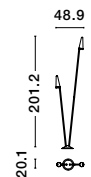

FLOOR & WALL

IP54

MABEL - 9002869

Black Aluminium
& Clear Glass
LED 8.5 Watt 590Lm
3000K 220-240 Volt
Beam Angle 36° IP54
Cable Length: 64 cm
D: 7.8 W: 7.8 H: 150 cm

MABEL - 9002870

Black Aluminium
& Clear Glass
LED 17 Watt 1190Lm
3000K 220-240 Volt
Beam Angle 36° IP54
Cable Length: 35 cm
D: 48.9 W: 20.1 H: 201.2 cm