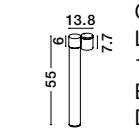

FOCUS - 9279112

Black Aluminium
Glass Diffuser
LED GU10 1x7 Watt
100-240 Volt IP54
Bulb Excluded
D: 6.8 W: 13.8 H: 55 cm