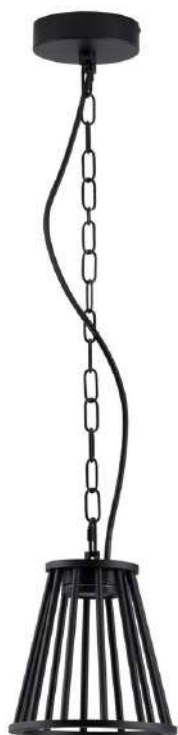

CARINA - 9060207
Black Aluminium
LED 6 Watt 279.09 Lm
3000K 220-240V IP65
D: 18 H: 150 cm

LED IP65 WARM WHITE