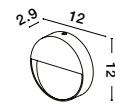

AIZEN - 9026120

White Aluminium & Clear Glass
 LED 3 Watt 16Lm 3000K
 600mA 100-240V
 Beam Angle 148° IP54
 Cut Out: L: 12.6 W: 4.2 H: 6 cm
 L: 13.5 W: 5 H: 6.5 cm
 Junction Box Included

IP54

JOYA - 9944141