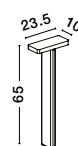

IP65

POET - 9492780
Anthracite Die-Casting Aluminium
& Clear Glass
LED 16 Watt 1177Lm
3000K 220-240V
Beam Angle 90° IP65
L: 23.5 W: 10 H: 65 cm

POET - 9492770
Anthracite Die-Casting Aluminium
& Clear Glass
LED 8 Watt 560Lm
3000K 220-240V
Beam Angle 94° IP65
L: 13.5 W: 10 H: 65 cm