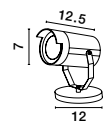

KIMIKO . 9026126

Black Aluminium
& Clear Glass
LED GU10 1x10 Watt
220-240 Volt
Bulb Excluded IP54
D: 7 H: 12.5 cm