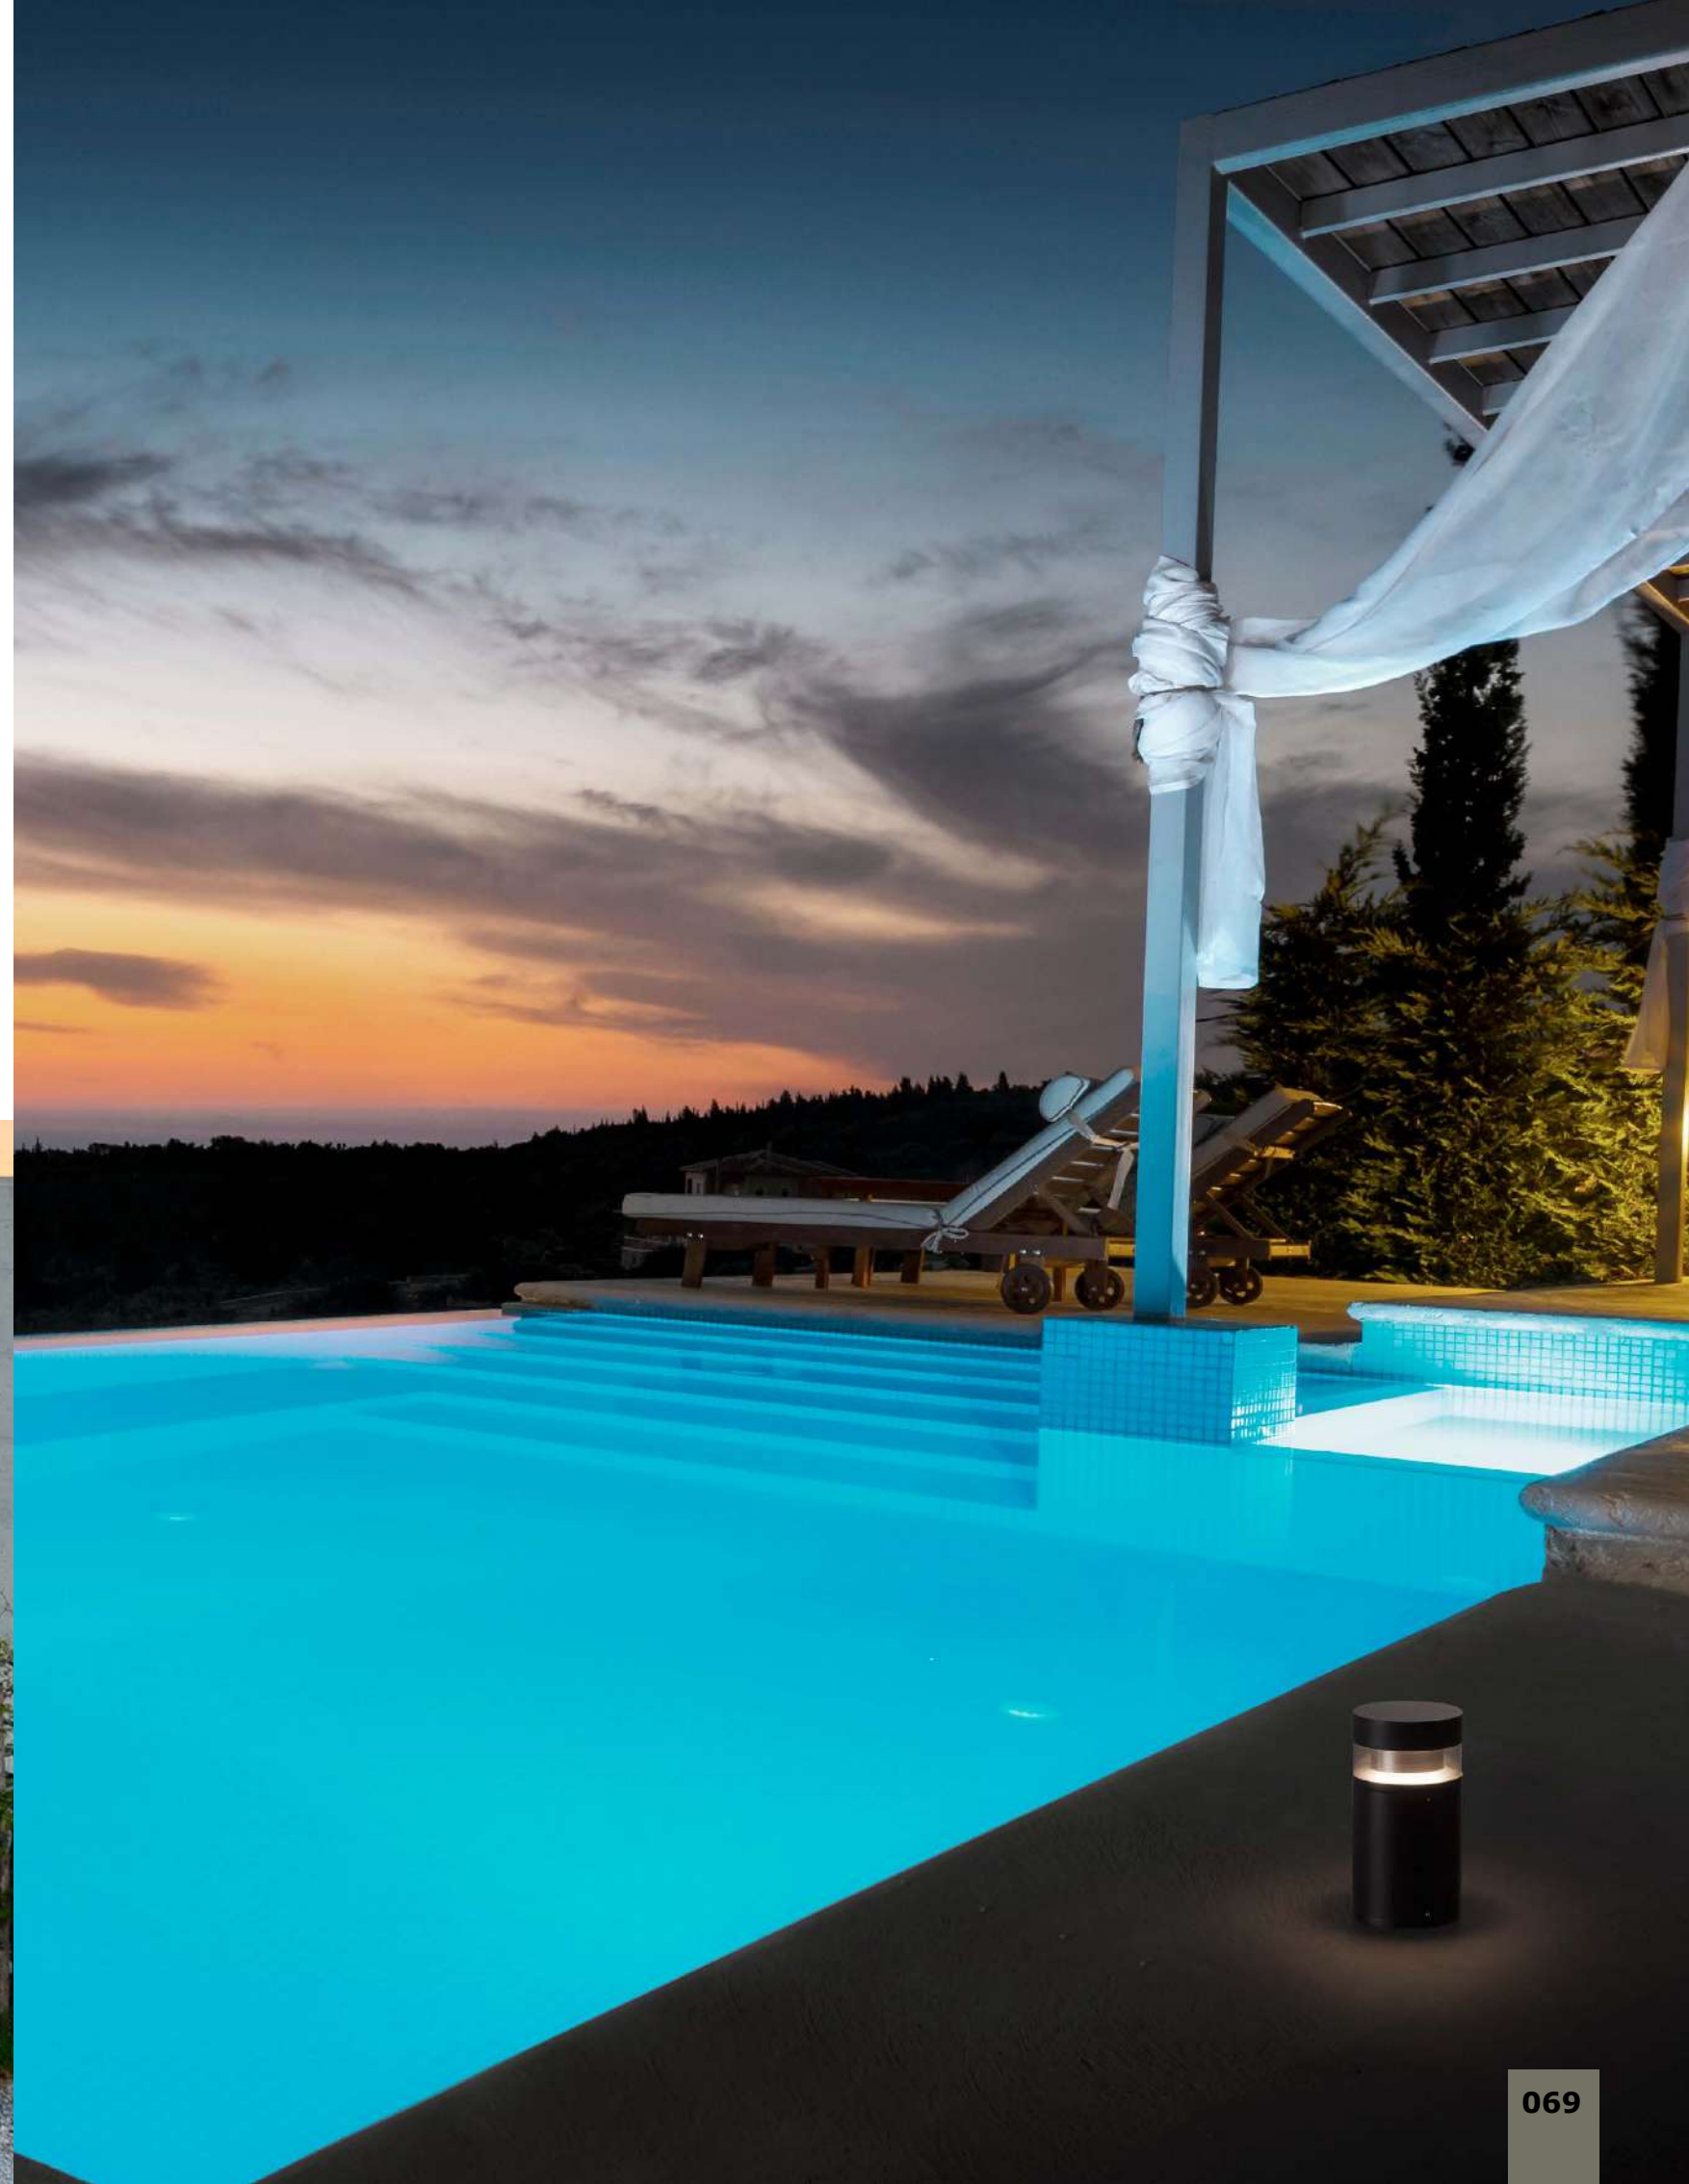

TALA - 9026123
Black Aluminium
& Acrylic
LED 12 Watt 594Lm
3000K 100-240V
Beam Angle 180° IP54
D: 13.4 H: 25 cm

TALA - 9026124
Black Aluminium
& Acrylic
LED 12 Watt 594Lm
3000K 100-240V
Beam Angle 180° IP54
D: 13.4 H: 70 cm

IP54