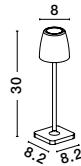

COLT - 9223413

Dimmable
Sandy Dark Grey Die-Casting Aluminium & Acrylic
LED 2 Watt 207Lm 3000K IP54
Beam Angle 62° DC 5 Volt
Switch On/Off USB Wire
D: 8 H: 30 cm

ADAPTOR - 9223409

Black adaptor 5V 2A