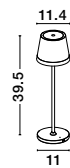

SEINA - 9223406

Dimmable
Sandy Black Aluminium & Acrylic
LED 2 Watt 192Lm
2700K DC 5 Volt IP54
Switch On/Off
Rechargeable with PG base or White USB Type C Wire
D: 11.4 H: 39.5 cm