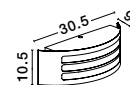

ZENITH - 713113
Dark Gray Aluminium
White Acrylic Diffuser
LED E27 1x12 Watt
220-240 Volt
Bulb Excluded IP44
L: 30.5 W: 9 H: 10.5 cm