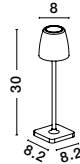

COLT - 9223412

Dimmable
Sandy Rust Brown Die-Casting Aluminium & Acrylic
LED 2 Watt 207Lm 3000K IP54
Beam Angle 62° DC 5 Volt
Switch On/Off USB Wire
D: 8 H: 30 cm