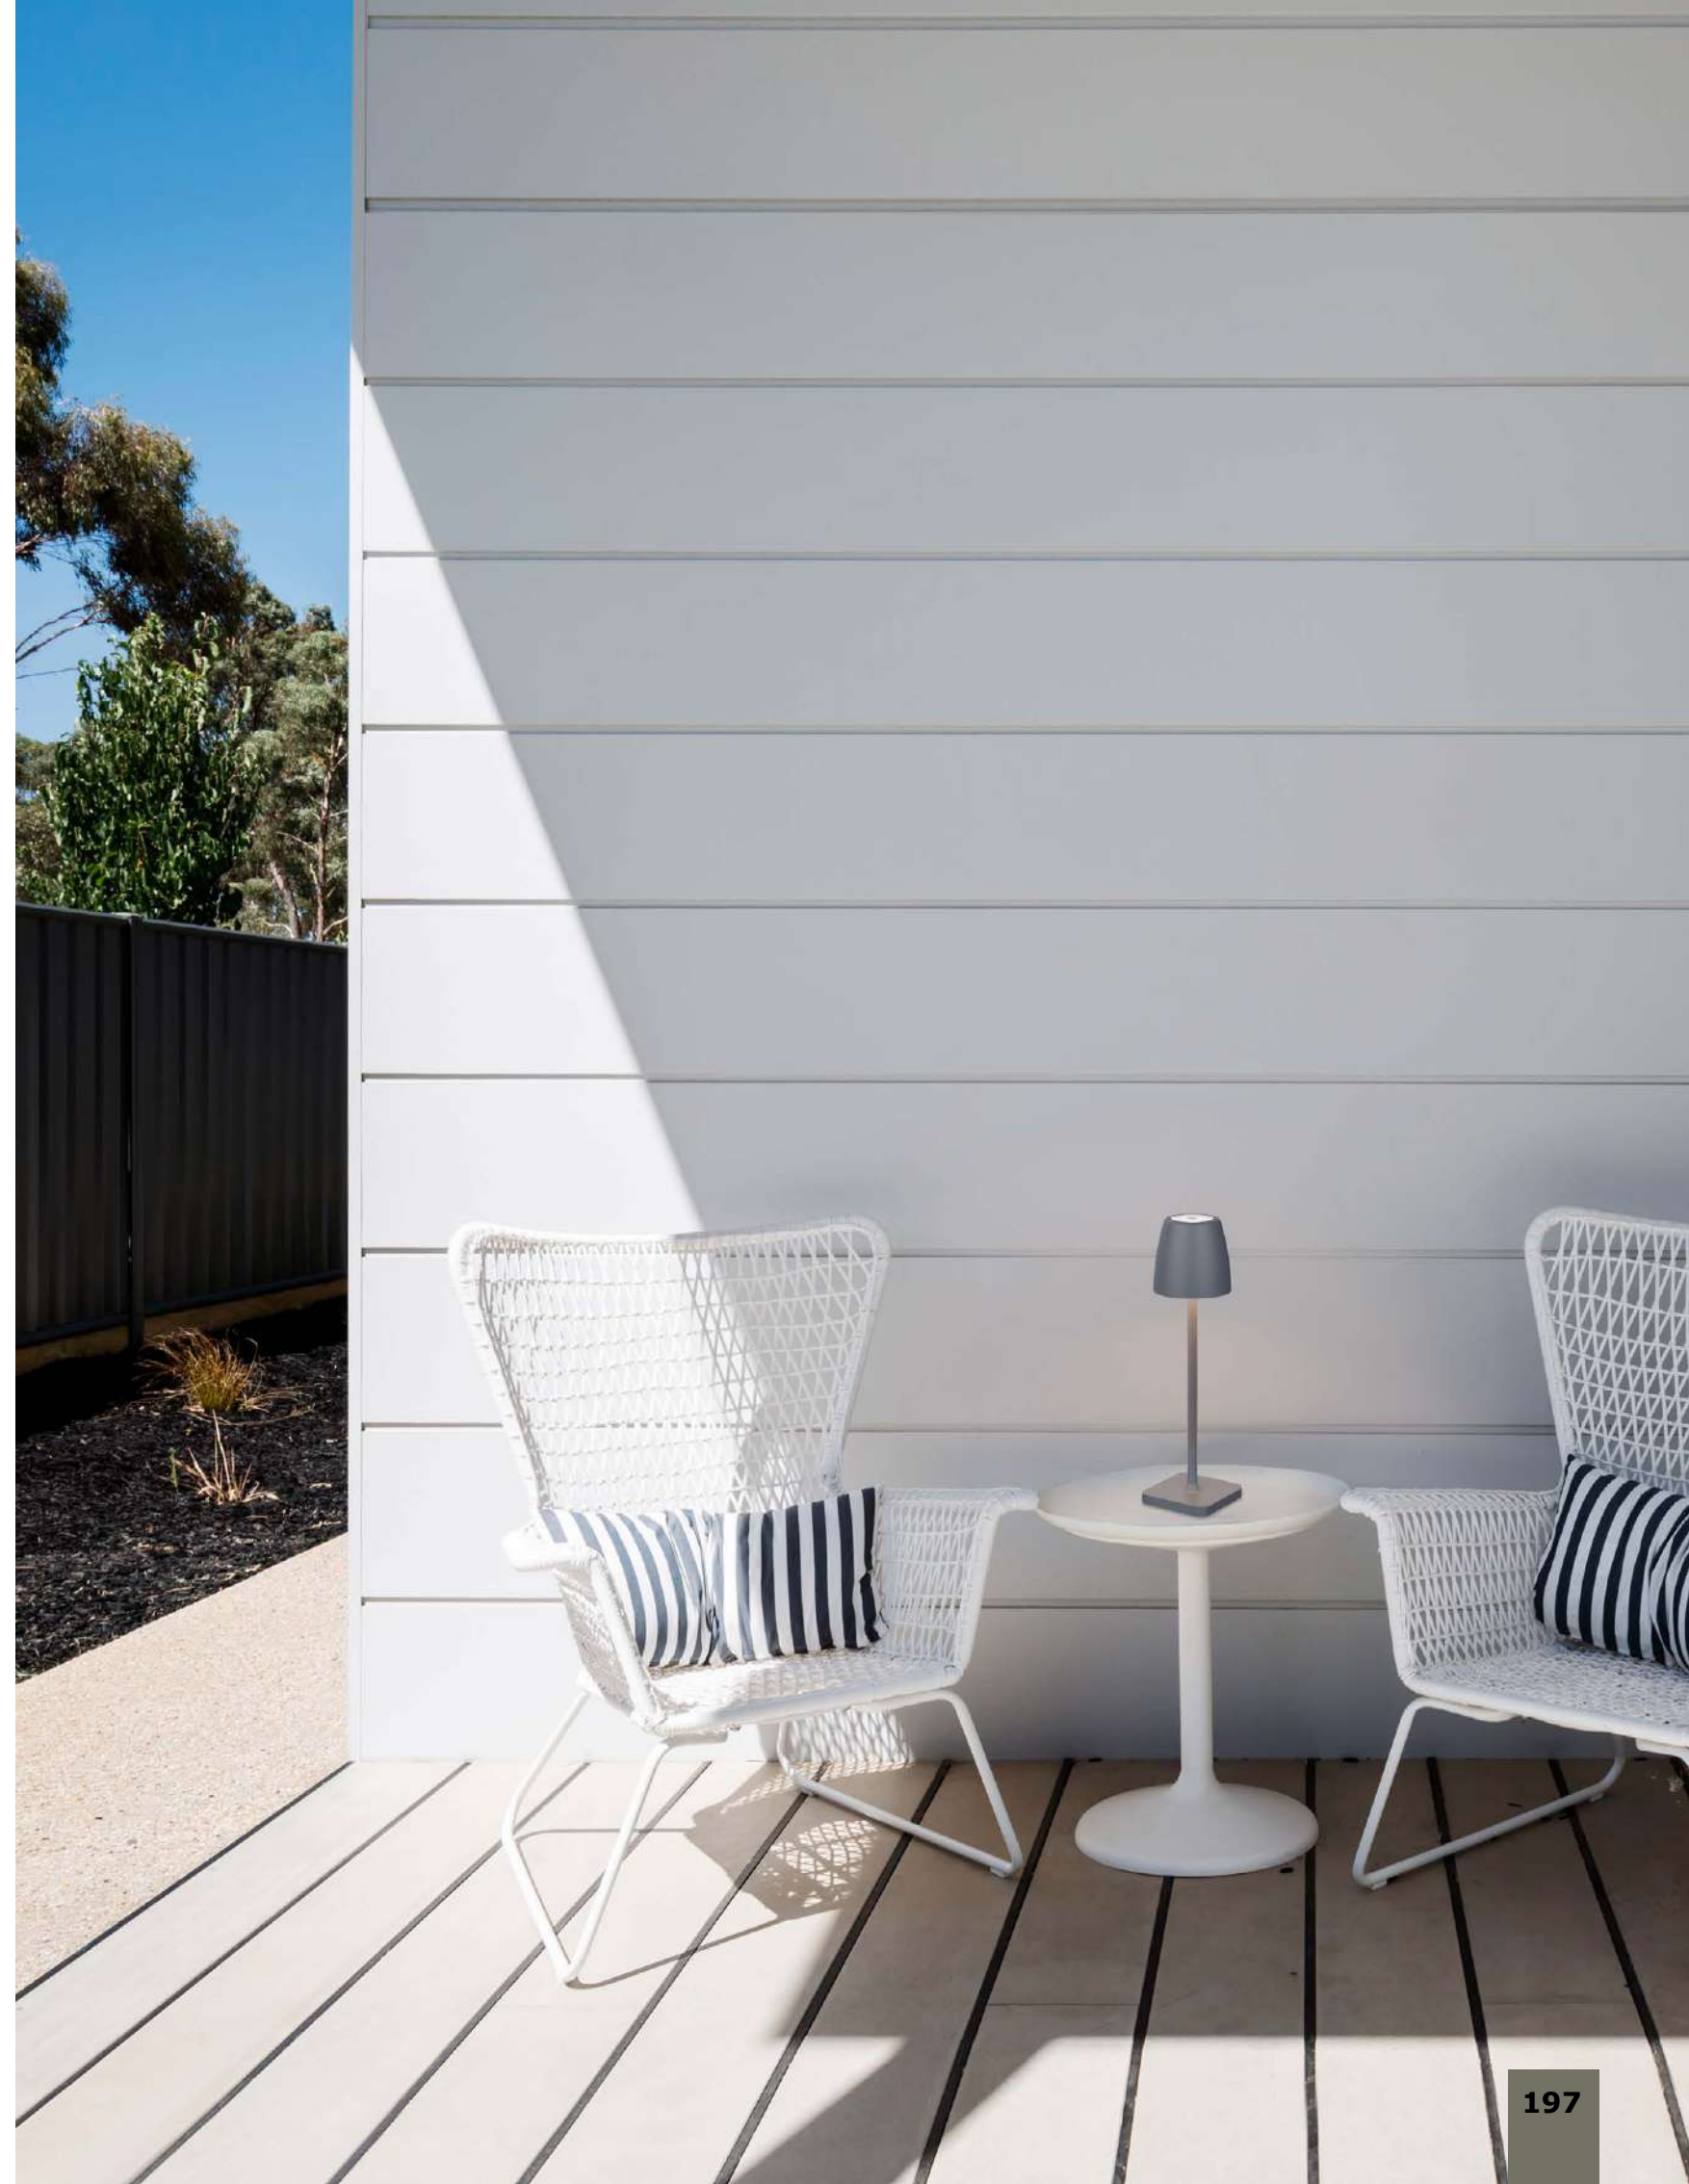

IP54 PORTABLE

Charging time: 7-8hrs
• Touch 1: 100% of light - 8-9hrs
• Touch 2: 5% of light - 280 hrs

COLT - 9223412

Dimmable
Sandy Rust Brown Die-Casting Aluminium & Acrylic
LED 2 Watt 207Lm 3000K IP54
Beam Angle 62° DC 5 Volt
Switch On/Off USB Wire
D: 8 H: 30 cm

COLT - 9223414

Dimmable
Sandy Olive Green Die-Casting Aluminium & Acrylic
LED 2 Watt 207Lm 3000K IP54
Beam Angle 62° DC 5 Volt
Switch On/Off USB Wire
D: 8 H: 30 cm

COLT - 9223413

Dimmable
Sandy Dark Grey Die-Casting Aluminium & Acrylic
LED 2 Watt 207Lm 3000K IP54
Beam Angle 62° DC 5 Volt
Switch On/Off USB Wire
D: 8 H: 30 cm

ADAPTOR - 9223409

Black adaptor 5V 2A

ADAPTOR - 9223410

White adaptor 5V 2A

COLT - 9223415

Dimmable
Sandy White Die-Casting Aluminium & Acrylic
LED 2 Watt 207Lm 3000K IP54
Beam Angle 62° DC 5 Volt
Switch On/Off USB Wire
D: 8 H: 30 cm

COLT - 9223411

Dimmable
Sandy Black Die-Casting Aluminium & Acrylic
LED 2 Watt 207Lm 3000K IP54
Beam Angle 62° DC 5 Volt
Switch On/Off USB Wire
D: 8 H: 30 cm