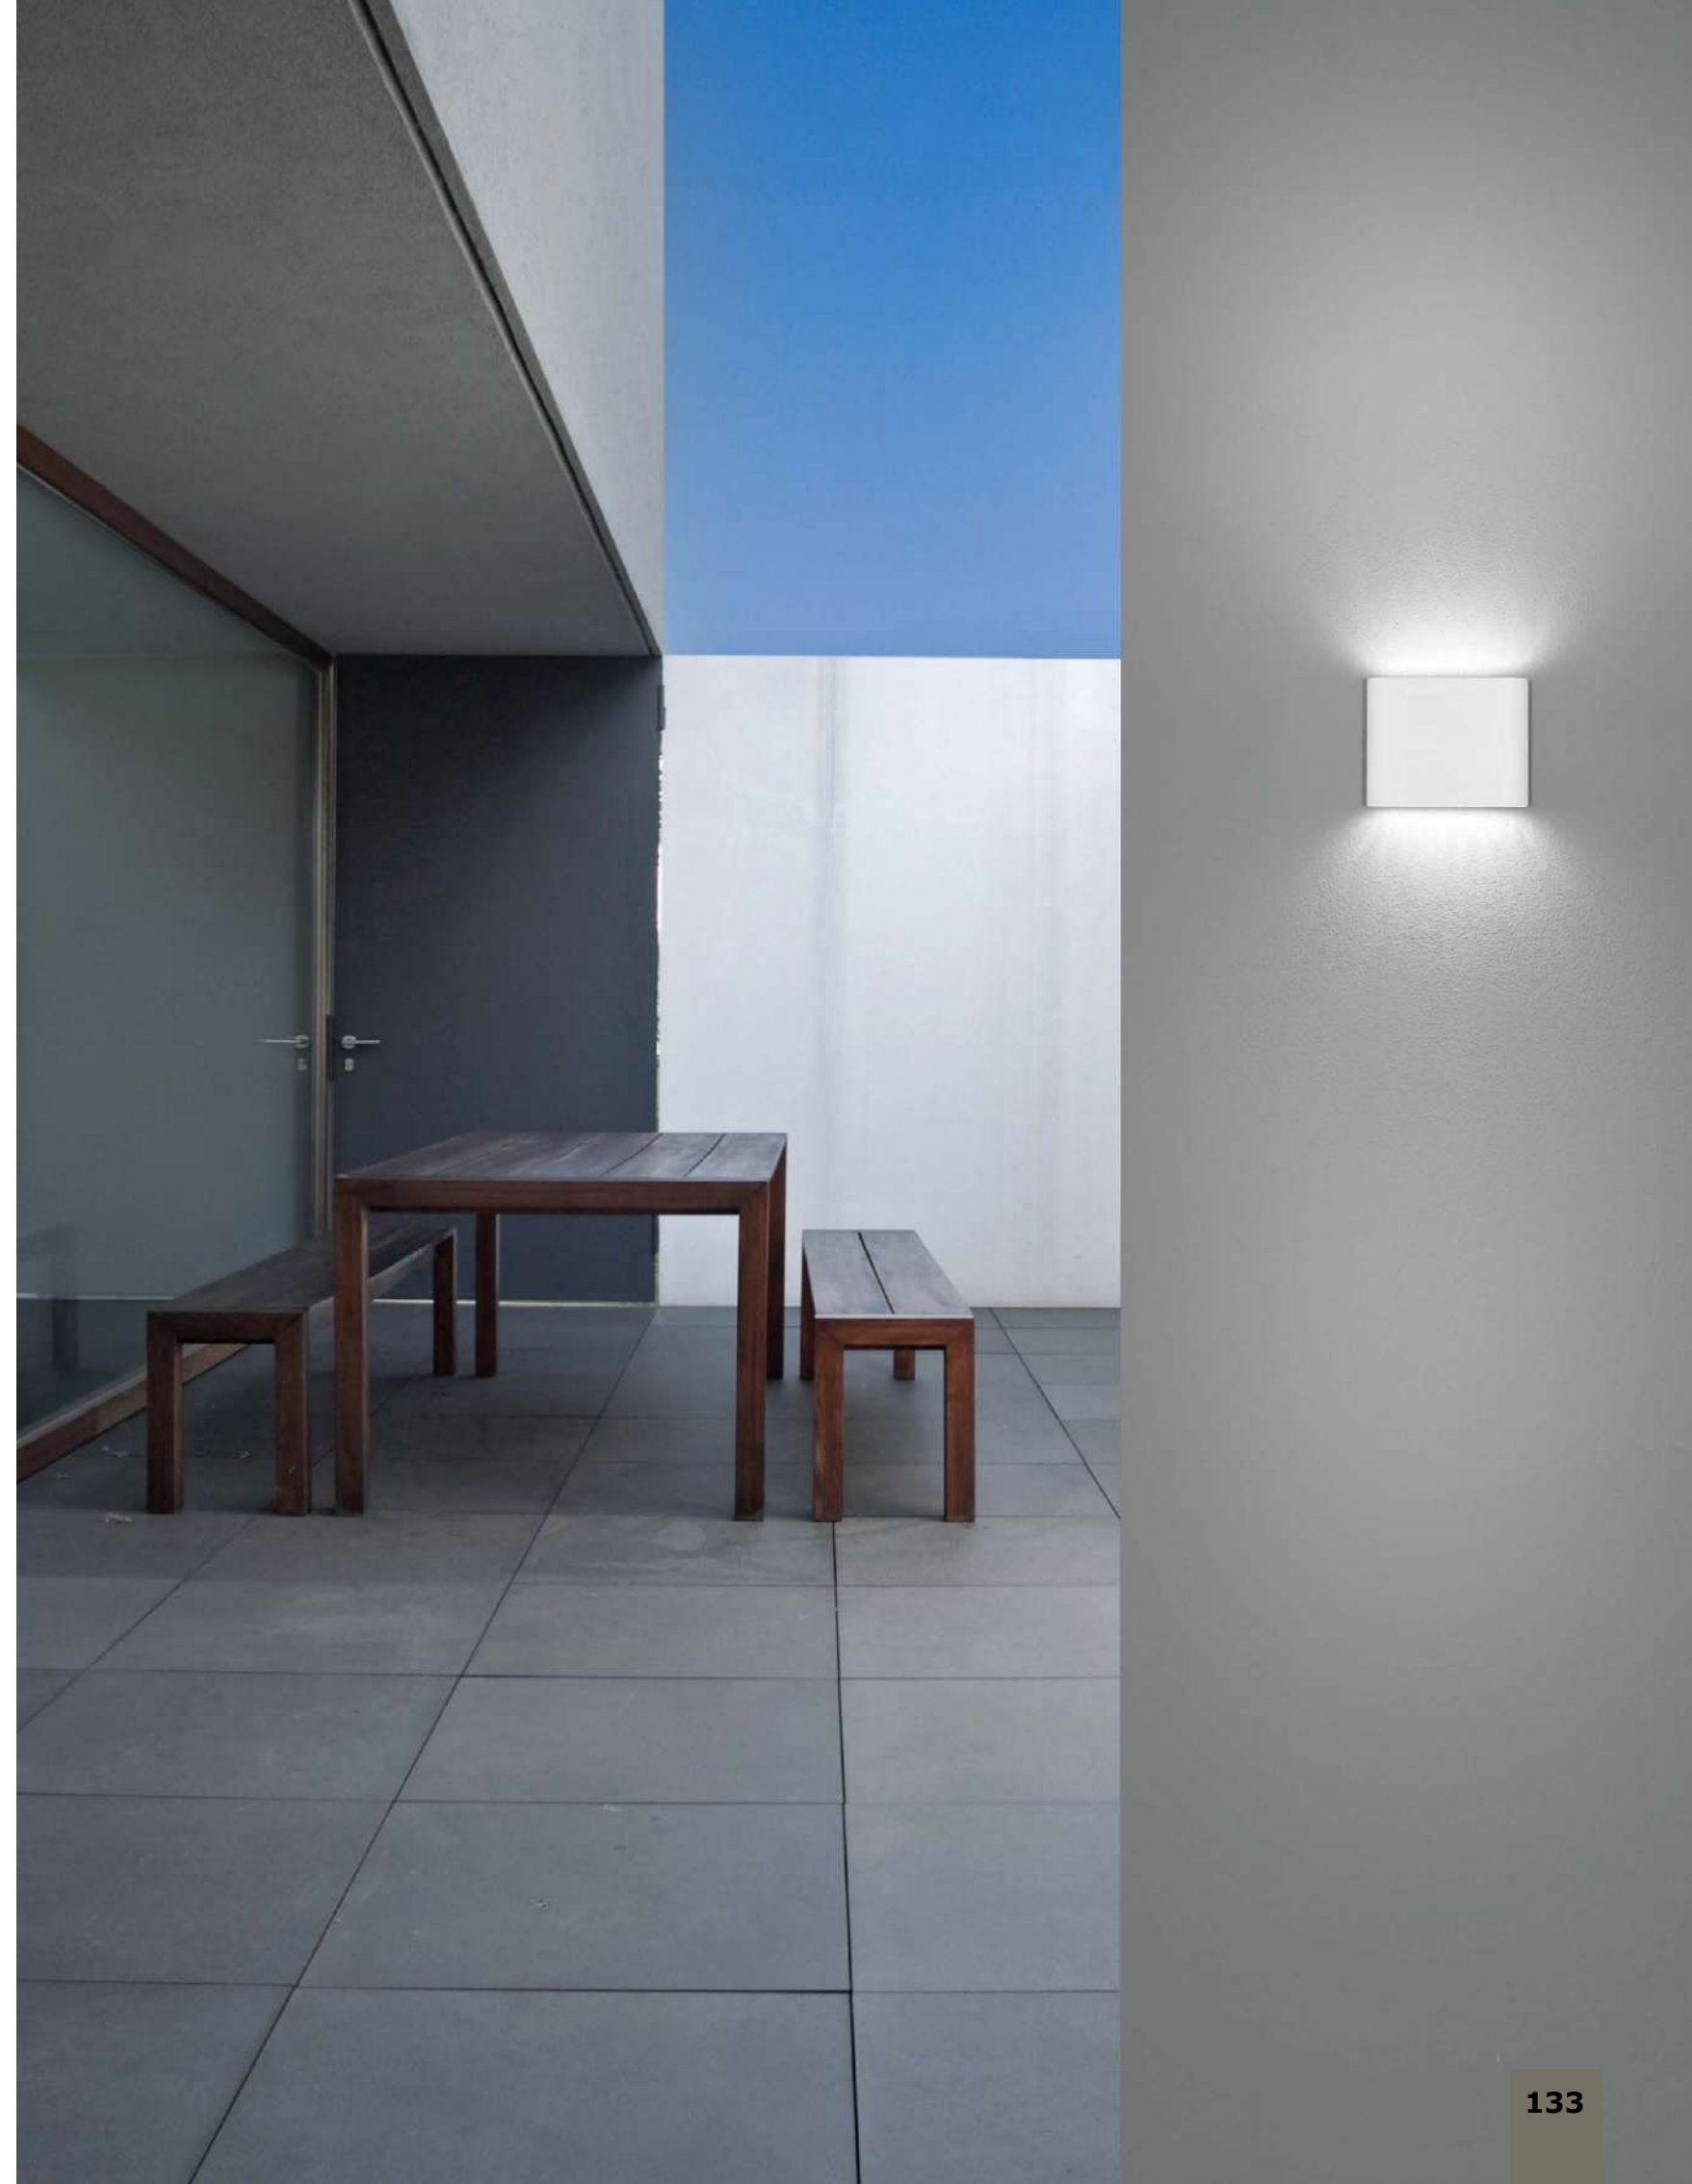

IP54

COMO - 741661

Sandy White Aluminium
Glass Diffuser
LED 2x3 Watt 510Lm
3000K 220-240 Volt 50Hz
Beam Angle 2x34° IP54
Light Up & Down

L: 15 W: 7 H: 11 cm

COMO - 741662

Dark Gray Aluminium
Glass Diffuser
LED 2x3 Watt 510Lm
3000K 220-240 Volt 50Hz
Beam Angle 2x34° IP54
Light Up & Down

L: 15 W: 7 H: 11 cm

SOHO - 740401

Dark Gray Aluminium
Glass Diffuser
LED 2x3 Watt 480Lm
3000K 220-240 Volt 50Hz
Beam 2x60° IP54
Light Up & Down

L: 12 W: 3 H: 9 cm

SOHO - 740404

Dark Gray Aluminium
Glass Diffuser
LED 2x5 Watt 800Lm
3000K 220-240 Volt 50Hz
Beam 2x60° IP54
Light Up & Down

L: 18.5 W: 3 H: 10 cm

SOHO - 740402

Sandy White Aluminium
Glass Diffuser
LED 2x3 Watt 480Lm
3000K 220-240 Volt 50Hz
Beam 2x60° IP54
Light Up & Down

L: 12 W: 3 H: 9 cm

SOHO - 740403

Sandy White Aluminium
Glass Diffuser
LED 2x5 Watt 800Lm
3000K 220-240 Volt 50Hz
Beam 2x60° IP54
Light Up & Down

L: 18.5 W: 3 H: 10 cm