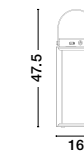

VERHAL - 9002861

Dimmable
White Aluminium
& Clear Glass
LED 2 Watt 200Lm
3000K 3.7 Volt
Beam Angle 360° IP54
Solar / USB Wire / Switch On/Off
L: 16 W: 16 H: 47.5 cm