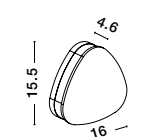

COMBO - 9492600
Anthracite Die-Casting Aluminium & Clear Acrylic
LED 7.5 Watt 265Lm
3000K 220-240V
Beam Angle 170° IP65
D: 16 W: 4.6 H: 15.5 cm
LED IP65 WARM WHITE