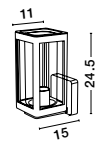

FIGO - 9060192
Dark Grey Aluminum
& Clear Glass
LED E27 1x12 Watt
220-240 Volt
Bulb Excluded IP54
L: 11 W: 15 H: 24.5 cm