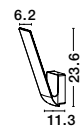

IP65

VITORIA - 8401030

Dark Gray Aluminium
LED 5 Watt 522Lm
3000K 220-240 Volt 50Hz
Beam Angle 120° IP65
AC Driver Included
L: 6.2 W: 12 H: 23.6 cm

Rotating

FOCUS - 752470

Dark Gray Aluminium & Glass
Osram LED 6 Watt 420Lm
3000K 220-240 Volt 50Hz
Beam Angle 44° IP54
L: 8.5 W: 14 H: 12 cm

Rotating

IP54

GRAVITY - 810067

Dark Gray Die-Casting Aluminium
Acrylic Diffuser
LED 12.5 Watt 591.13Lm
3000K 220-240 Volt 50Hz
Rotation IP54
D: 14 W: 4.8 H: 14 cm

Rotating

PIER - 810066

Dark Gray Die-Casting Aluminium
Acrylic Diffuser
LED 13 Watt 723.32Lm
3000K 220-240 Volt 50Hz
Rotation IP54
L: 14 W: 4.8 H: 14 cm