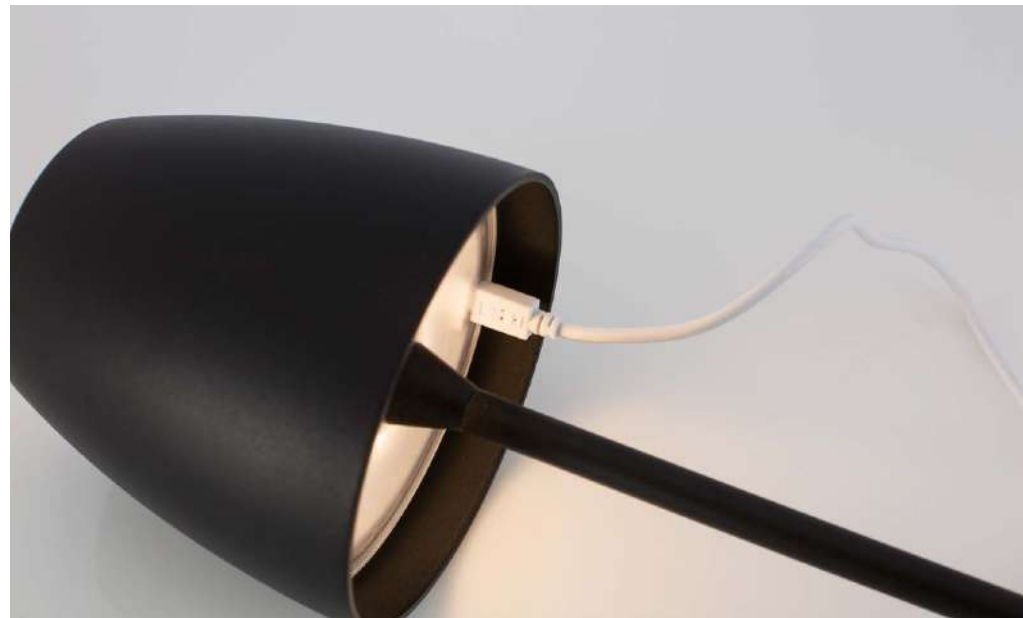

IP54 PORTABLE

Charging time: 7-8hrs
• Touch 1: 100% of light - 8-9hrs
• Touch 2: 5% of light - 280 hrs

COLT - 9223999
Dimmable
Sandy Rust Brown Die-Casting Aluminium & Acrylic
LED 2 Watt 207Lm 3000K IP54
Beam Angle 62° DC 5 Volt
Switch On/Off USB Wire
D: 11 W: 11 H: 38 cm

COLT - 9223998
Dimmable
Sandy Olive Green Die-Casting Aluminium & Acrylic
LED 2 Watt 207Lm 3000K IP54
Beam Angle 62° DC 5 Volt
Switch On/Off USB Wire
D: 11 W: 11 H: 38 cm

COLT - 9223997
Dimmable
Sandy Dark Grey Die-Casting Aluminium & Acrylic
LED 2 Watt 207Lm 3000K IP54
Beam Angle 62° DC 5 Volt
Switch On/Off USB Wire
D: 11 W: 11 H: 38 cm

COLT - 9121911
Dimmable
Sandy White Die-Casting Aluminium & Acrylic
LED 2 Watt 207Lm 3000K IP54
Beam Angle 62° DC 5 Volt
Switch On/Off USB Wire
D: 11 W: 11 H: 38 cm

COLT - 9121912
Dimmable
Sandy Black Die-Casting Aluminium & Acrylic
LED 2 Watt 207Lm 3000K IP54
Beam Angle 62° DC 5 Volt
Switch On/Off USB Wire
D: 11 W: 11 H: 38 cm