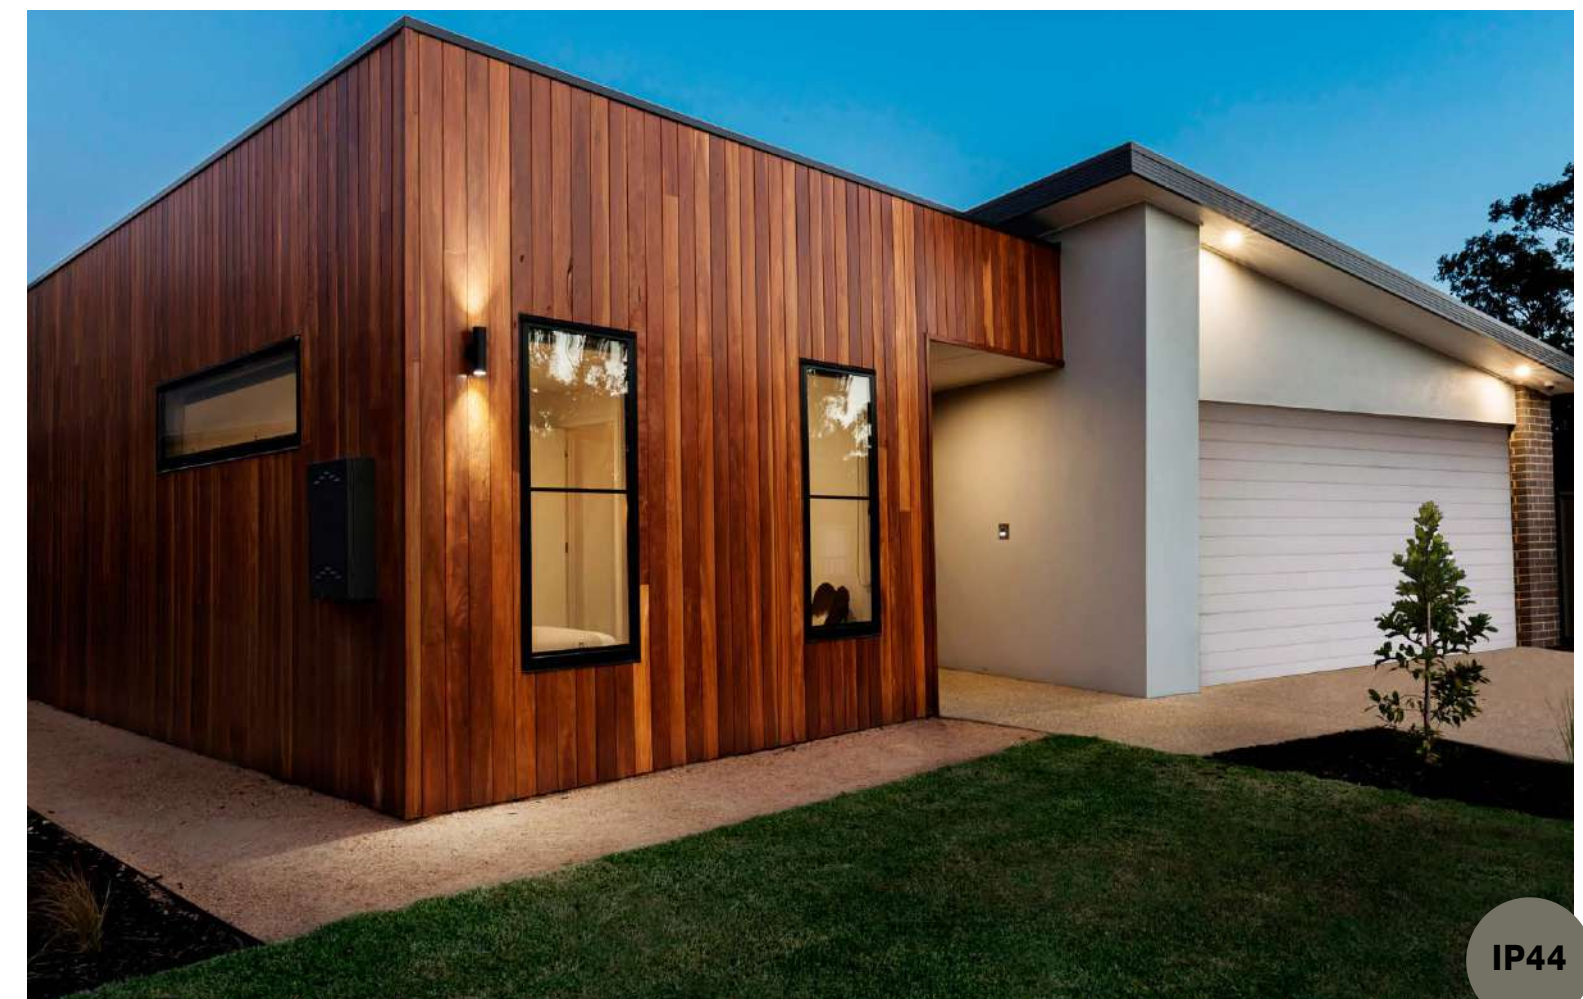

IP44

NODUS - 773221
Dark Gray Aluminium
Glass Diffuser
LED GU10 1x7 Watt
220-240 Volt IP54
Bulb Excluded
Light Down
D: 6.5 W: 10.4 H: 11 cm

NODUS - 773223
Dark Gray Aluminium
Glass Diffuser
LED GU10 2x7 Watt
220-240 Volt IP54
Bulb Excluded
Light Up & Down
D: 6.5 W: 10.4 H: 18 cm

NODUS - 773222
Antique Brown Aluminium
Glass Diffuser
LED GU10 1x7 Watt
220-240 Volt IP54
Bulb Excluded
Light Down
D: 6.5 W: 10.4 H: 11 cm

NODUS - 773224
Antique Brown Aluminium
Glass Diffuser
LED GU10 2x7 Watt
220-240 Volt IP54
Bulb Excluded
Light Up & Down
D: 6.5 W: 10.4 H: 18 cm

LIMBIO - 9010622
Black ABS
Glass Diffuser
LED GU10 2x7 Watt
Bulb Excluded IP44
Light Up & Down
D: 8 W: 8.5 H: 16 cm

LIMBIO - 9010621
White Acrylic
Glass Diffuser
LED GU10 2x7 Watt
Bulb Excluded IP44
Light Up & Down
D: 8 W: 8.5 H: 16 cm