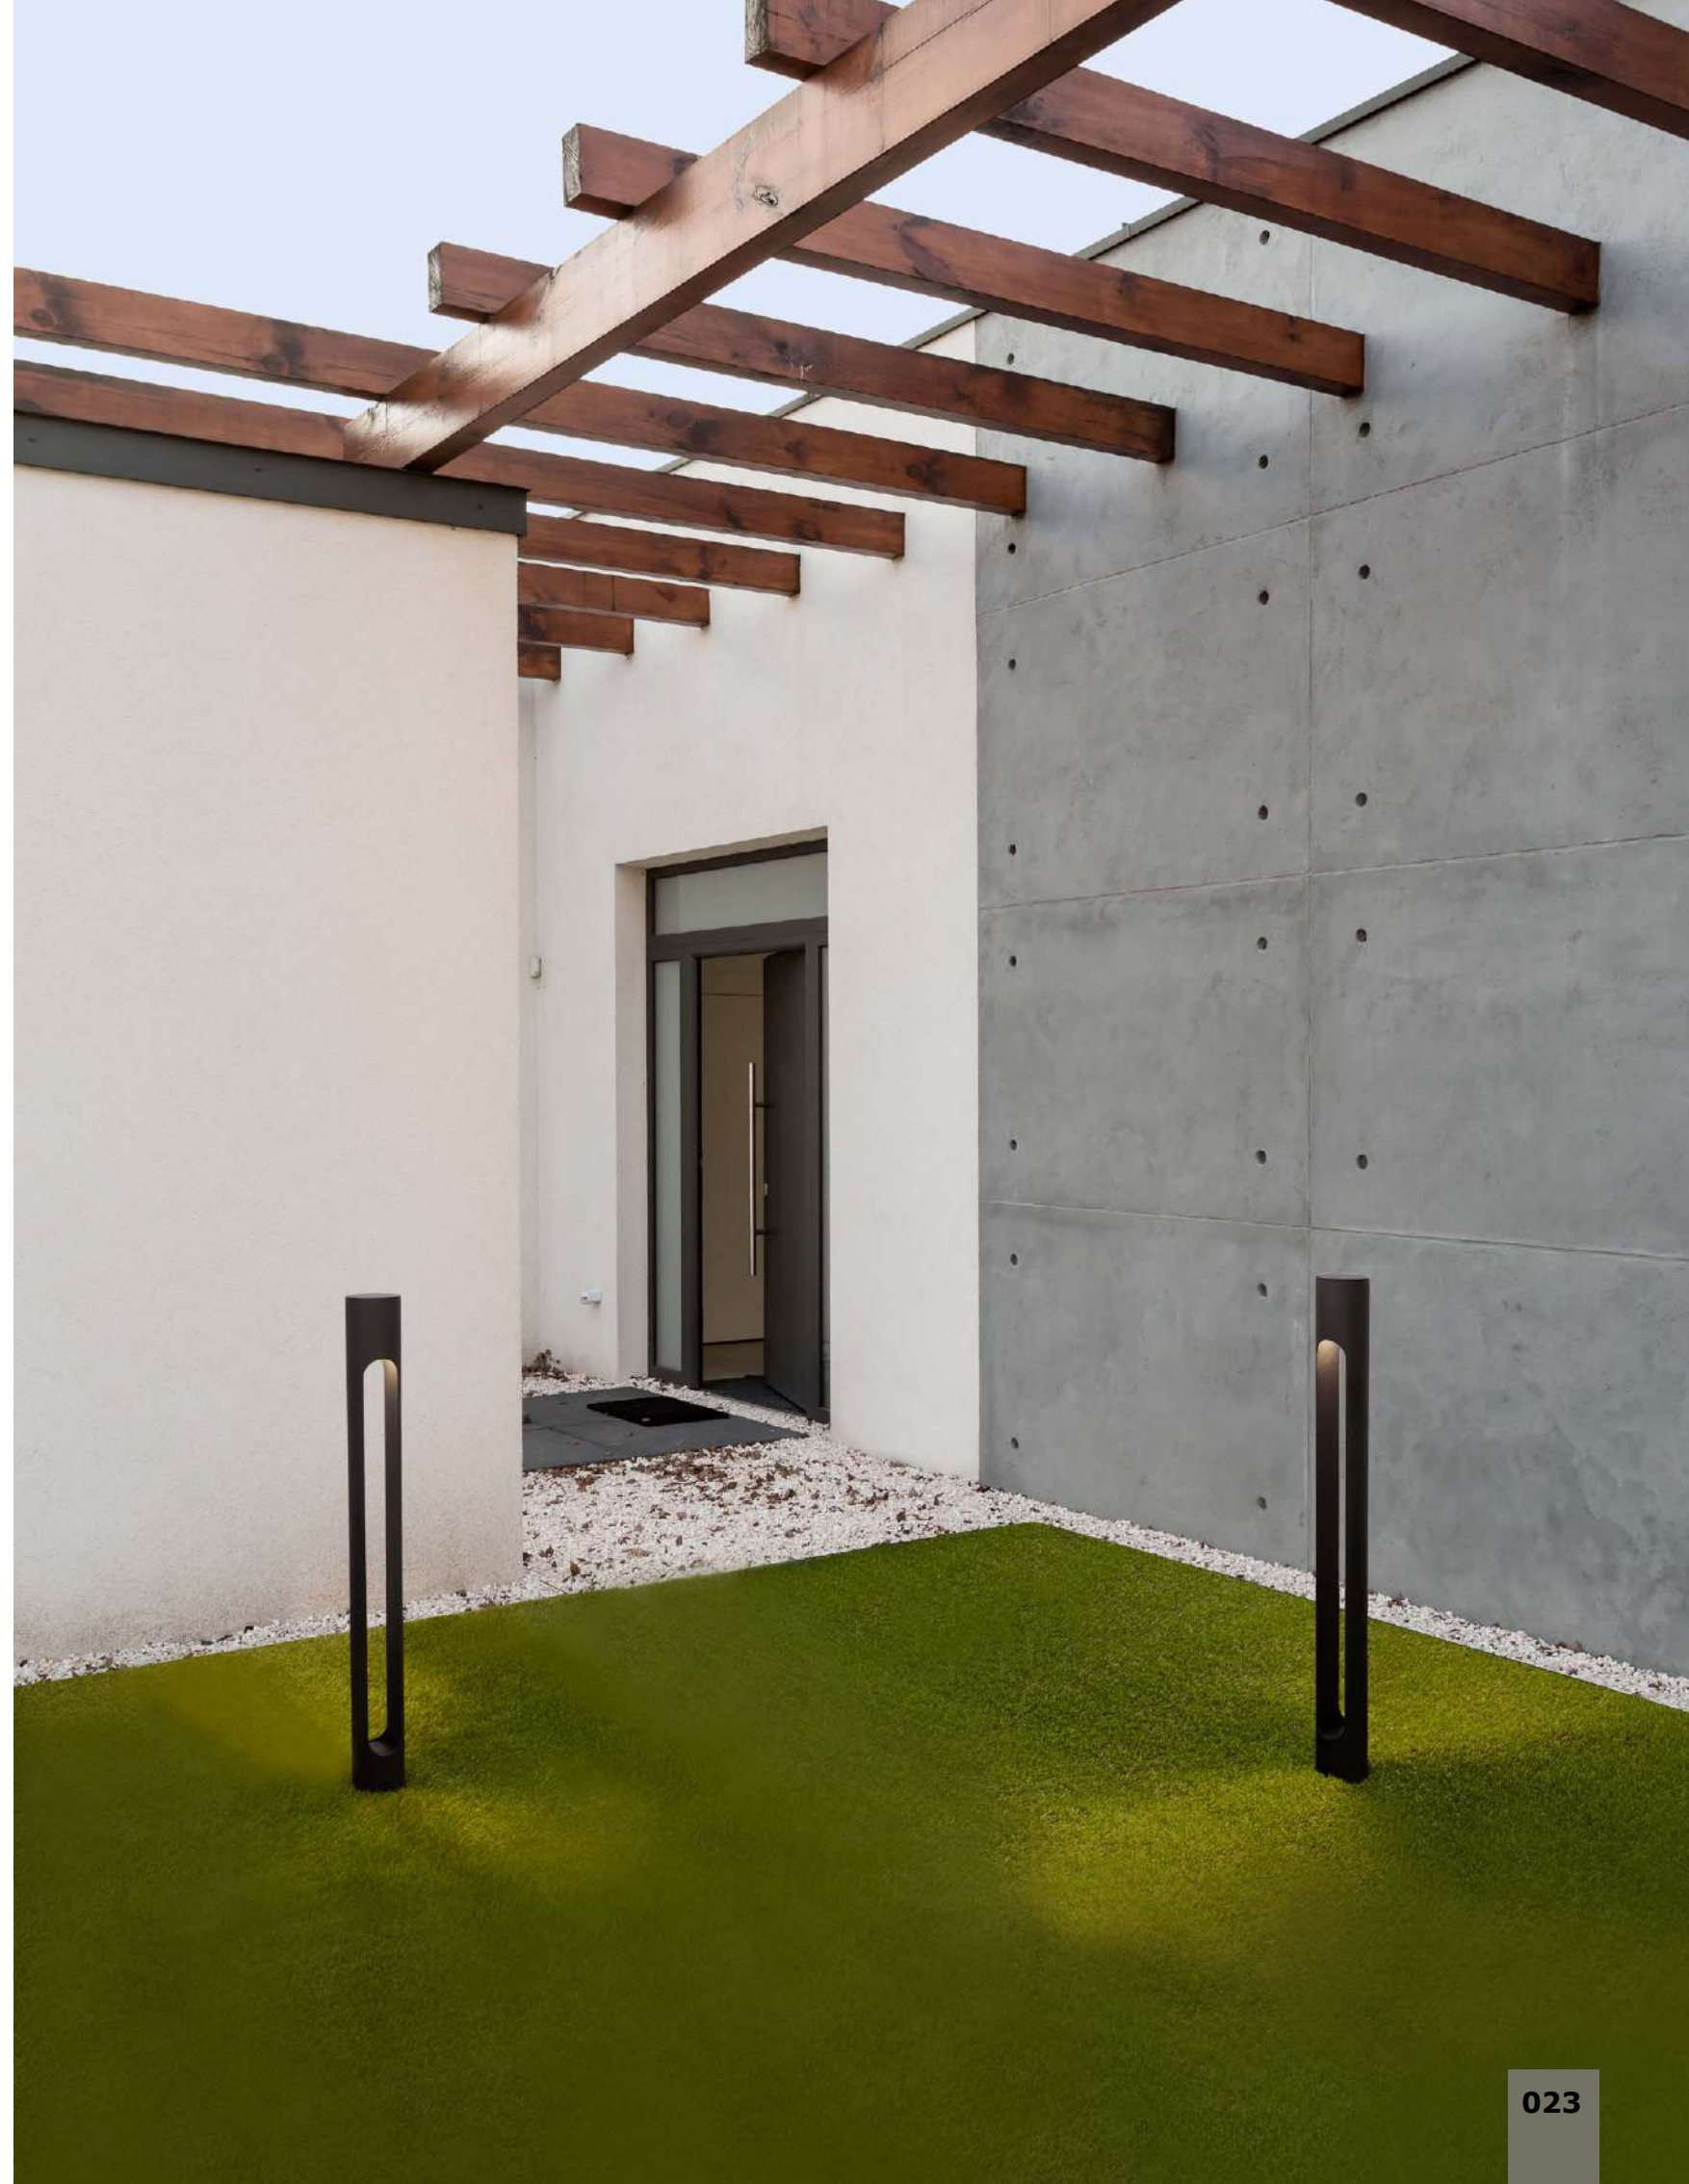

IP65

ELLERY - 9100917

Black Aluminium
& Acrylic
LED 12 Watt 372Lm
3000K 100-240V
Beam 60° IP65
D: 8 H: 60 cm

ELLERY - 9100918

Black Aluminium
& Acrylic
LED 12 Watt 372Lm
3000K 100-240V
Beam 60° IP65
D: 8 H: 80 cm

ELLERY - 9100916

Black Aluminium
& Acrylic
LED 12 Watt 372Lm
3000K 100-240V
Beam 60° IP65
D: 8 H: 36 cm