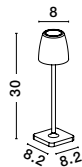

ADAPTOR - 9223409

Black adaptor 5V 2A

ADAPTOR - 9223410

White adaptor 5V 2A

COLT - 9223415

Dimmable
 Sandy White Die-Casting Aluminium & Acrylic
 LED 2 Watt 207Lm 3000K IP54
 Beam Angle 62° DC 5 Volt
 Switch On/Off USB Wire
 D: 8 H: 30 cm