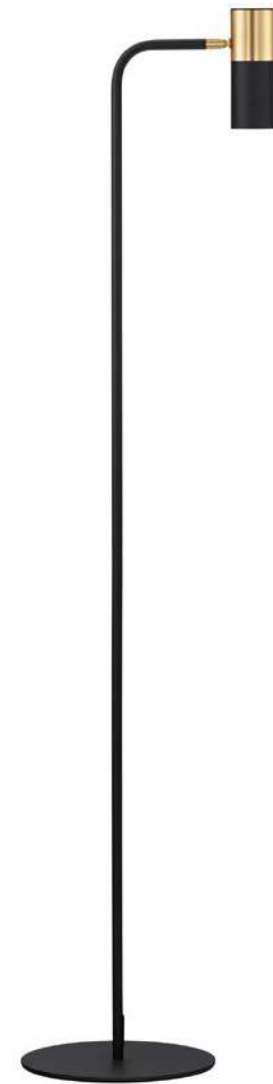

PONGO - 9010225

Sandy Black & Gold Aluminium
LED GU10 1x10 Watt
220-240 Volt
IP20 Bulb Excluded
Cable Length: 165 cm
D: 16 H: 55 cm

PONGO - 9010226

Sandy Black & Gold Aluminium
LED GU10 1x10 Watt
220-240 Volt
IP20 Bulb Excluded
Cable Length: 180 cm
L: 25 H: 135 cm