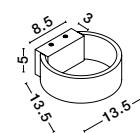

ENNA - 9102461

Sandy White Aluminum & Acrylic
LED 6 Watt 230 Volt
444Lm 3000K IP20
L: 13.5 W: 13.5 H: 5 cm