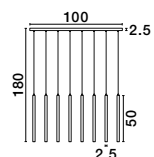

TRIMLE - 9287930

Brushed Gold Aluminium & Acrylic
LED 21 Watt 230 Volt
1581Lm 3000K IP20
L: 100 W: 8 H1: 50 H2: 180 cm