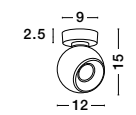

Rotating

TORE - 665001
Matt White Aluminium
LED GU10 1x10 Watt 230 Volt
IP20 Bulb Excluded
D: 12 H: 15 cm

Rotating

TORE - 665002
Matt White Aluminium
LED GU10 3x10 Watt 230 Volt
IP20 Bulb Excluded
D: 25 H: 15 cm