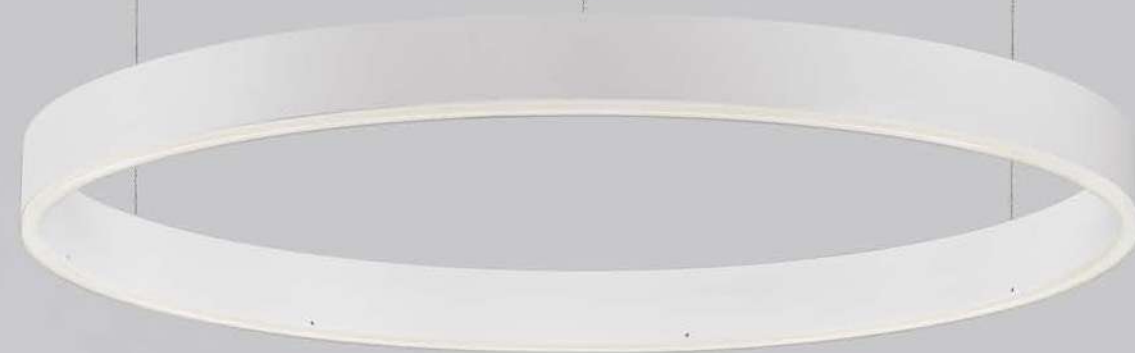

MOTIF - 9190740 · 3000K Triac Dimmable
9530209 · 2700-6000K Changing CCT & Dimming

Sandy White Aluminium & Acrylic
LED 40 Watt 2943Lm
230 Volt IP20
D: 60 H: 200 cm

MOTIF - 9190748 · 3000K Triac Dimmable
9530210 · 2700-6000K Changing CCT & Dimming

Sandy White Aluminium & Acrylic
LED 50 Watt 3684Lm
230 Volt IP20
D: 80 H: 200 cm

CONTROLLER - 9530224

Remote control for change CCT & Dimming

MOTIF - 9190755 · 3000K Triac Dimmable
9530211 · 2700-6000K Changing CCT & Dimming

Sandy White Aluminium & Acrylic
LED 60 Watt 4165Lm
230 Volt IP20
D: 100 H: 200 cm