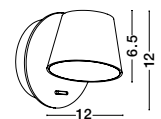

AMADEO - 8223601

White Aluminium & Acrylic
Adjustable
Switch On/Off
LED Edison 6 Watt 230 Volt
528Lm 3000K IP20
L: 12 W: 12 H: 12 cm