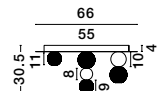

BRILLE - 9695600
Triac Dimmable
Gold Aluminium
& Acrylic
LED 39 Watt 230 Volt
2350Lm 3200K IP20
D: 66 H: 30.5 cm