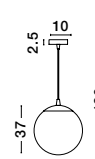

GL 90802511

NAZIO - 9080251
 Gradient Copper Glass
 Chrome Aluminium
 LED E27 1x12 Watt 230 Volt
 IP20 Bulb Excluded
 D: 25 H1: 26.5 H2: 120 cm

GL 90803511

NAZIO - 9080351
 Gradient Copper Glass
 Chrome Aluminium
 LED E27 1x12 Watt 230 Volt
 IP20 Bulb Excluded
 D: 35 H1: 37 H2: 120 cm