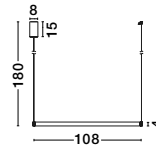

VEGAS - 86016805

Antique Brass
Aluminium & Acrylic
LED 35 Watt 230 Volt
1900Lm 3000K IP20
D: 108 H: 180 cm