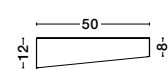

ET 91112611

MAGGIO - 9111261
Sandy Black Aluminium
Matt White Acrylic Diffuser
LED 24 Watt 230 Volt
2280Lm 3000K IP20
D: 40 H: 12 cm

ET 91112611

MAGGIO - 9111262
Sandy White Aluminium
Matt White Acrylic Diffuser
LED 24 Watt 230 Volt
2280Lm 3000K IP20
D: 40 H: 12 cm

ET 91113611

MAGGIO - 9111361
Sandy Black Aluminium
Matt White Acrylic Diffuser
LED 60 Watt 230 Volt
4280Lm 3000K IP20
D: 50 H: 12 cm

ET 91113611

MAGGIO - 9111362
Sandy White Aluminium
Matt White Acrylic Diffuser
LED 60 Watt 230 Volt
4280Lm 3000K IP20
D: 50 H: 12 cm

ET 710450011

FANO - 71045001
White Aluminium
Acrylic Diffuser
LED 26 Watt 230 Volt
1560Lm 3000K IP20
D: 40 H1: 11.5 H2: 15.5 cm

ET 710450021

FANO - 71045002
White Aluminium
Acrylic Diffuser
LED 34 Watt 230 Volt
2040Lm 3000K IP20
D: 50 H1: 11.5 H2: 15.5 cm

ET 710450031

FANO - 71045003
White Aluminium
Acrylic Diffuser
LED 87 Watt 230 Volt
5220Lm 3000K IP20
D: 80 H1: 11.5 H2: 15.5 cm