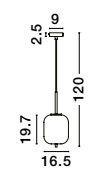

LATO - 96240811
Brass Gold Metal & Smoky Glass
Black Fabric Wire
LED E27 1x12 Watt 230 Volt
IP20 Bulb Excluded
D: 27 H: 120 cm