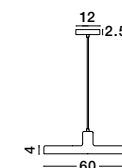

CHIOTO - 540601

Matt Black Steel Outside
Shiny White Steel Inside
Black Fabric Wire
LED E27 1x12 Watt 230 Volt
IP20 Bulb Excluded
D: 60 H1: 4 H2: 120 cm