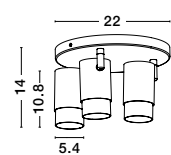

POGNO - 9111438

Sandy Black & Gold Aluminium
LED GU10 3x10 Watt 220-240 Volt
IP20 Bulb Excluded
D: 22 H: 14 cm