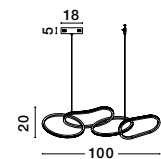

GIRISH . 9248111

Triac Dimmable
Gold Stainless Steel & Acrylic
LED 51 Watt 230 Volt
2400Lm 3000K IP20
L: 100 W: 20 H: 120 cm