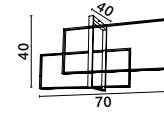

CLEA - 9086025
Sandy Black Aluminium
& Acrylic
LED 26 Watt 220-240 Volt
3772Lm 3000K IP20
L: 70 W: 40 H: 40 cm