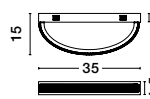

GRANIA - 9818513
Sandy Black Aluminium
& Acrylic
LED 6.5 Watt 230 Volt
400Lm 3000K IP20
L: 35 W: 15 H: 4.5 cm