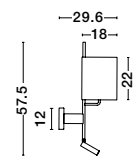

YAMA - 9180511

White Fabric Shade
& White Aluminium
Adjustable - Switch On/Off
LED Samsung 3 Watt
210Lm 3000K
LED E27 1x12 Watt 230 Volt
IP20 Bulb Excluded
D: 18 W: 29.6 H: 57.5 cm