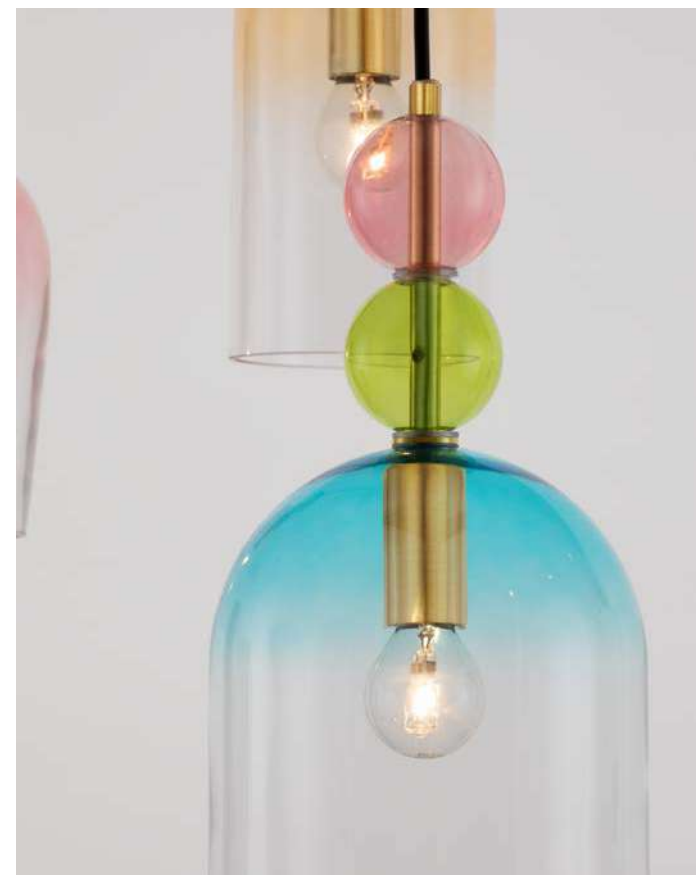

MURANO - 9009238
Sandy Gold Metal
Glossy Dark Green, Blue Grey Pink,
Glossy Light Green,
Orange & Light Grey Glass & Blue
LED E14 5x5 Watt 230 Volt
IP20 Bulb Excluded
D: 51.7 H: 120 cm