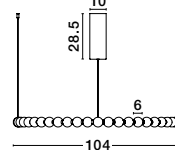

PERLA - 9695232
Triac Dimmable
Gold Metal & Opal Glass
LED 96 Watt 230 Volt
8076Lm 3000K IP20
Included Remote Control
D: 104 H: 200 cm

9695231-9695232
Included Remote control