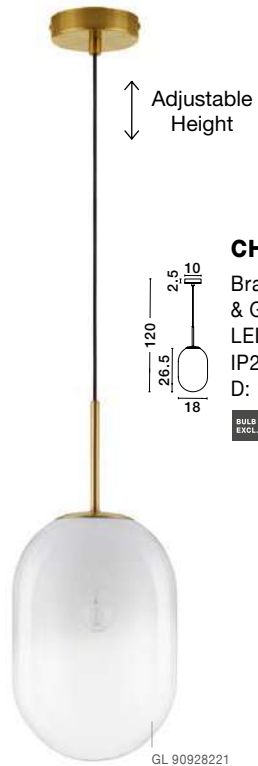

CHRYSI - 9092821
Brass Gold Metal
& Gradient White Glass
LED G9 1x5 Watt 230 Volt
IP20 Bulb Excluded
D: 12 H: 120 cm

CHRYSI - 9092822
Brass Gold Metal
& Gradient White Glass
LED E14 1x5 Watt 230 Volt
IP20 Bulb Excluded
D: 18 H: 120 cm

GL 90928221