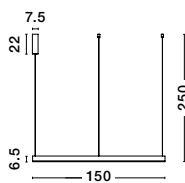

POWER SUPPLY

Adjustable Height

MOTIF . 9530201 - 3000K Triac Dimmable
9530219 - 2700-6000K Changing CCT & Dimming

Sandy Black Aluminium & Acrylic
LED 72 Watt 5250Lm
230 Volt IP20
D: 120 H: 250 cm

CONTROLLER . 9530224
Remote control for change CCT & Dimming

POWER SUPPLY

POWER SUPPLY

Adjustable Height

MOTIF . 9530204 - 3000K Triac Dimmable
9530222 - 2700-6000K Changing CCT & Dimming

Sandy Black Aluminium & Acrylic
LED 80 Watt 6000Lm
230 Volt IP20
D: 150 H: 250 cm