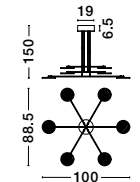

SCOPE - 9695255
Triac Dimmable
Black & Gold Metal
& Acrylic
LED 51 Watt 230 Volt
6376Lm 3000K IP20
D: 100 W: 88.5 H: 150 cm