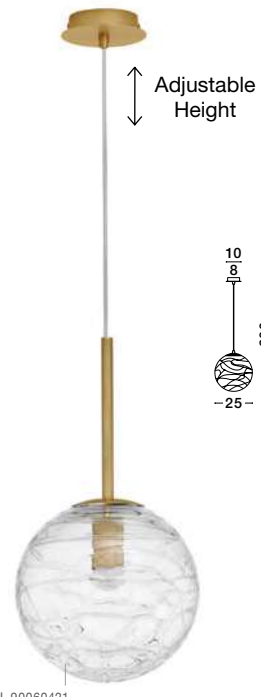

COEN - 9006042
Brass Gold Metal
Clear Structured Glass
LED E27 1x12 Watt 230 Volt
IP20 Bulb Excluded
D: 25 H: 200 cm

GL 90060421