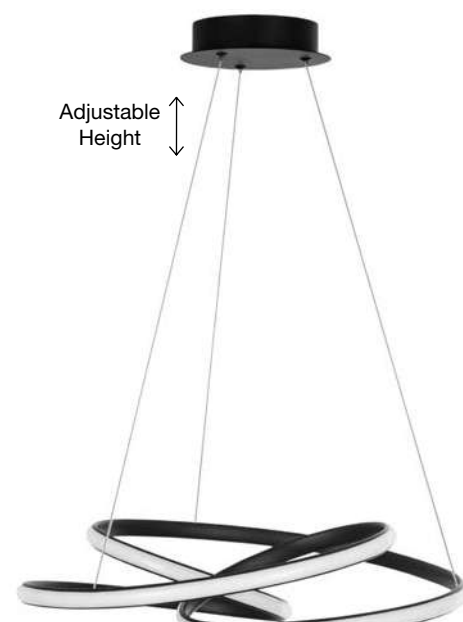

Adjustable Height