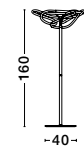

TIRIAC - 9548106

Gold Aluminium & Acrylic
LED 31 Watt 230 Volt
2784Lm 3000K IP20
L: 40 H: 160 cm