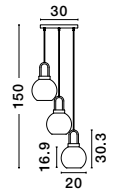

IRVINE - 9241190
Clear Glass
Black Cord
Brass Gold Metal
LED E27 3x12 Watt 230 Volt
IP20 Bulb Excluded
D: 30 H1: 30.3 H2: 150 cm