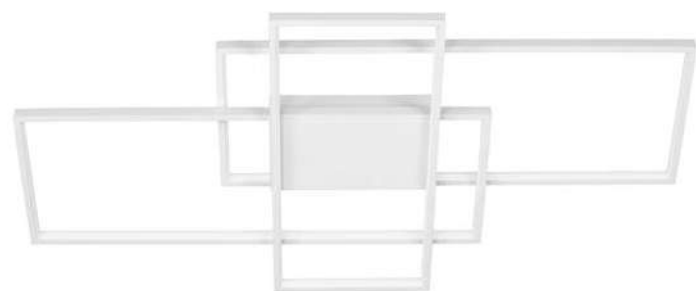

Adjustable
Height

X-LINE - 9060910

Triac Dimmable

Sandy White Aluminium
& Acrylic
LED 40 Watt 230V
1428Lm 3000K IP20
L: 100 W: 8 H: 120 cm

CLEA - 9756719 · Changing CCT & Dimming
(2700-3500-5000K)

Sandy Black Aluminium
& Acrylic
LED 59 Watt 220-240 Volt
2129Lm IP20
Included Remote Control
L: 80 W: 38 H: 120 cm