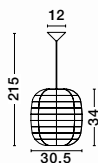

Adjustable Height

AURORA - 9587162
 Ivory Rattan
 White Fabric Wire & Base
 LED E27 1x12 Watt 230 Volt
 IP20 Bulb Excluded
 D: 24.5 H1: 37 H2: 250 cm

Adjustable Height

MELODY - 9858719
Natural Rattan
Black Fabric Wire & Base
LED E27 1x12 Watt 230 Volt
IP20 Bulb Excluded
D: 30.5 H1: 34 H2: 215 cm