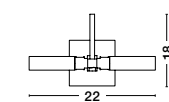

DRITTO - 6310661

Clear Glass
Satin Nickel Metal
LED G9 2x5 Watt 230 Volt
IP44 Bulb Excluded
L: 22 W: 12 H: 18 cm