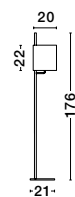

YAMA - 9180522

Black Fabric Shade
& Black Aluminium
Switch On/Off
LED E27 1x12 Watt 230 Volt
IP20 Bulb Excluded
Cable Length: 192 cm
D: 20 H: 22 H2: 176 cm