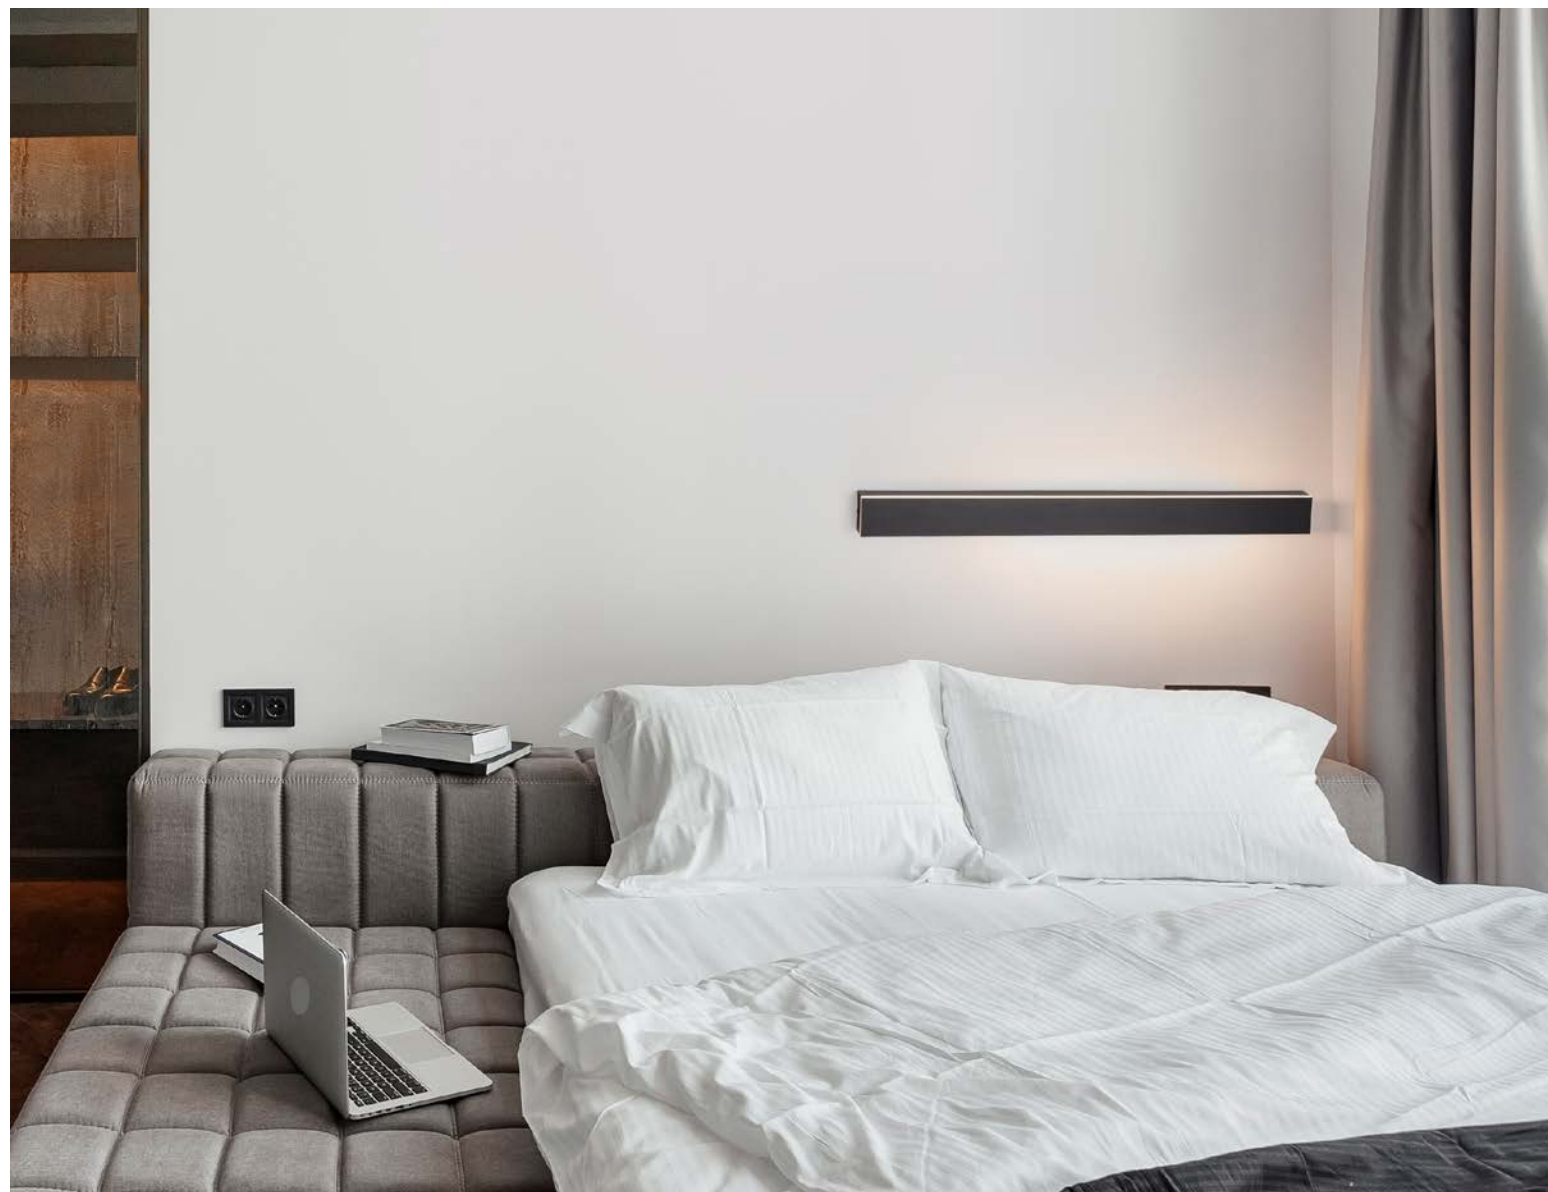

COLBY - 9267105

Sandy Black Aluminium & Acrylic
LED 12 Watt 230 Volt
600Lm 3000K IP20
L: 5 W: 4.2 H: 20 cm

COLBY - 9267106

Sandy Black Aluminium & Acrylic
LED 21 Watt 230 Volt
1100Lm 3000K IP20
L: 5 W: 4.2 H: 60 cm

COLBY - 9267107

Sandy Black Aluminium & Acrylic
LED 29 Watt 230 Volt
1200Lm 3000K IP20
L: 5 W: 4.2 H: 80 cm

LINE - 9115908

Sandy White Aluminium & Acrylic
LED 2x8 Watt 230 Volt
1056Lm 3000K IP20
L: 30.4 W: 4.8 H: 8 cm

LINE - 9115912

Sandy White Aluminium & Acrylic
LED 2x12 Watt 230 Volt
1823Lm 3000K IP20
L: 50.3 W: 4.8 H: 8 cm