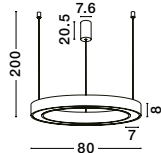

MORBIDO - 9345643

CCT Dimmable
Brass Gold Aluminium
& Acrylic
LED 59 Watt 230 Volt
4076Lm 2700K - 4000K IP20
Remote Control Included
D: 80 H: 200 cm