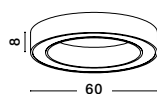

MORBIDO . 9345634

CCT Dimmable

Brass Gold Aluminium
& Acrylic

LED 48 Watt 230 Volt
3730Lm 2700K - 4000K IP20
Remote Control Included
D1: 60 D2: 46 H:8 cm