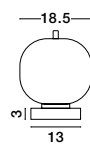

LATO - 9624084

Brass Gold Metal
& Opal Glass
LED E14 1x5 Watt 230 Volt
IP20 Bulb Excluded
Cable Length: 160 cm
D: 18.5 H: 22.5 cm

GL 96240852