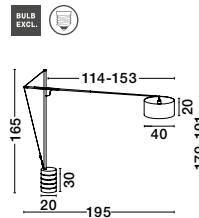

TRACCIA - 41455401

Iron & Plastic
Black Fabric Shade
LED E27 1x12 Watt 230 Volt
IP20 Bulb Excluded
Cable Length: 240 cm
L: 195 W: 40 H: 165