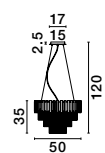

MAGNOLIA - 9824081

Gold Aluminum & Crystal (120 pcs)
LED E14 6x5 Watt 230 Volt
IP20 Bulb Excluded
D: 50 H1: 35 H2: 120 cm