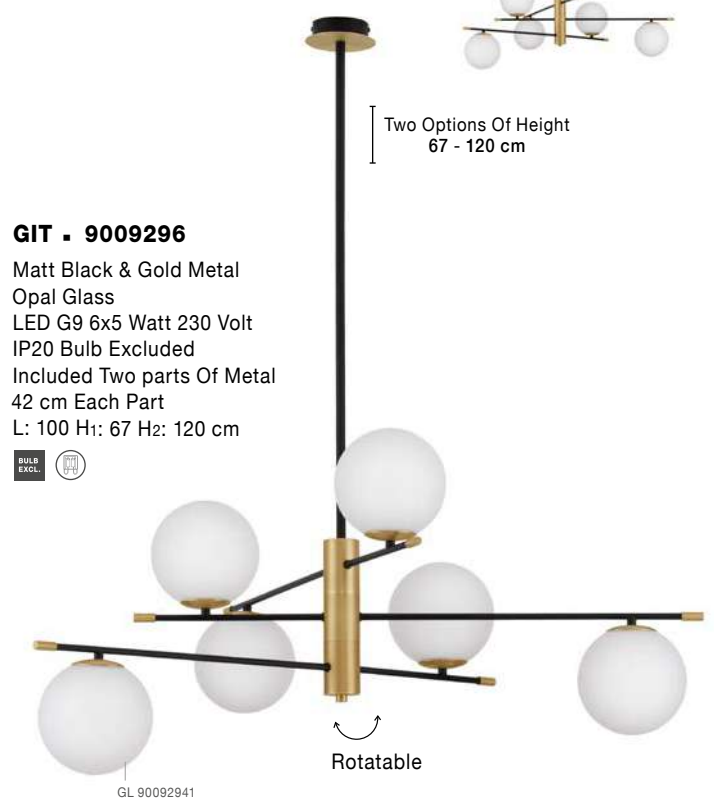

ALSO YOU CAN DO

GIT - 9009296
 Matt Black & Gold Metal
 Opal Glass
 LED G9 6x5 Watt 230 Volt
 IP20 Bulb Excluded
 Included Two parts Of Metal
 42 cm Each Part
 L: 100 H1: 67 H2: 120 cm

Two Options Of Height
 67 - 120 cm