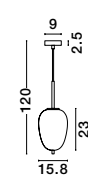

LATO - 9624076

Black Metal & Opal Glass
Black Fabric Wire
LED E14 1x5 Watt 230 Volt
IP20 Bulb Excluded
D: 15.8 H: 120 cm