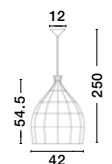

DESTIN - 9586702
Gray Rattan
Black Fabric Wire & Base
LED E27 1x12 Watt 230 Volt
IP20 Bulb Excluded
D: 42 H1: 54.5 H2: 250 cm