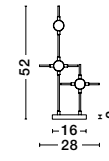

Gold Metal & Acrylic
LED 9 Watt 230 Volt
609Lm 3000K IP20
L: 28 W: 9 H: 52 cm