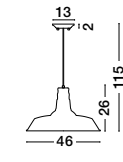

Adjustable Height

OSTERIA - 420201

Shining Black Steel Outside
Matt White Inside
Black Fabric Wire
LED E27 1x12 Watt 230 Volt
IP20 Bulb Excluded
D: 46 H: 26 H2: 115 cm

Adjustable Height

OSTERIA - 420202

Shining White Steel Outside
Matt White Inside
White Fabric Wire
LED E27 1x12 Watt 230 Volt
IP20 Bulb Excluded
D: 46 H: 26 H2: 115 cm