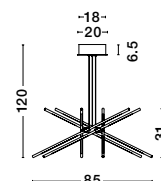

RACCIO - 9180782
Triac Dimmable
Brass Gold Metal & Acrylic
LED 68 Watt 230 Volt
5397Lm 3000K IP20
Included Remote Control
D: 85 H1: 31 H2: 120 cm