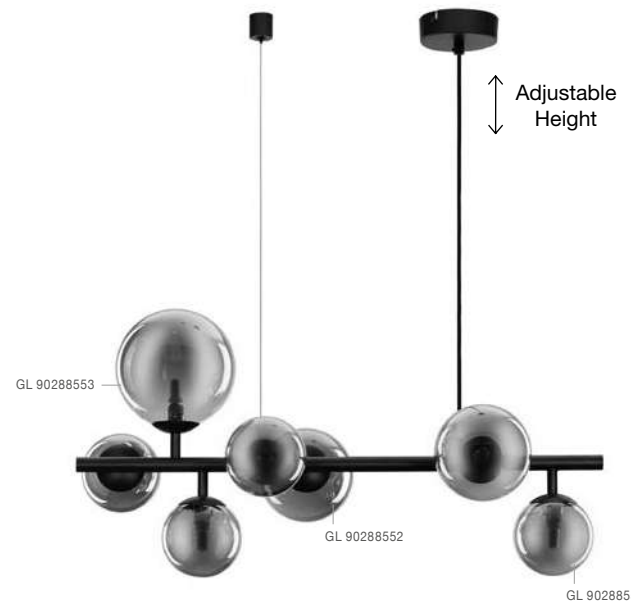

ODILLIA - 9028857
Matt Black Metal & Smoky Glass
LED G9 7x5 Watt 230 Volt
IP20 Bulb Excluded
L: 65 W: 28.9 H: 120 cm

ODILLIA - 9028861
Matt Black Metal & Smoky Glass
LED G9 3x5 Watt 230 Volt
IP20 Bulb Excluded
L: 23 W: 19 H: 32 cm