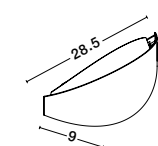

ASTRID - 9128320

Sandy White Metal & Acrylic
LED 20 Watt 230 Volt
1183Lm 3000K IP20
L: 28.5 W: 9 H: 16 cm