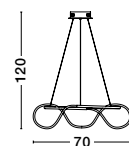

TIRIAC - 9548104

Triac Dimmable
Gold Aluminium & Acrylic
LED 43 Watt 230 Volt
4581Lm 3000K IP20
D: 70 H: 120 cm