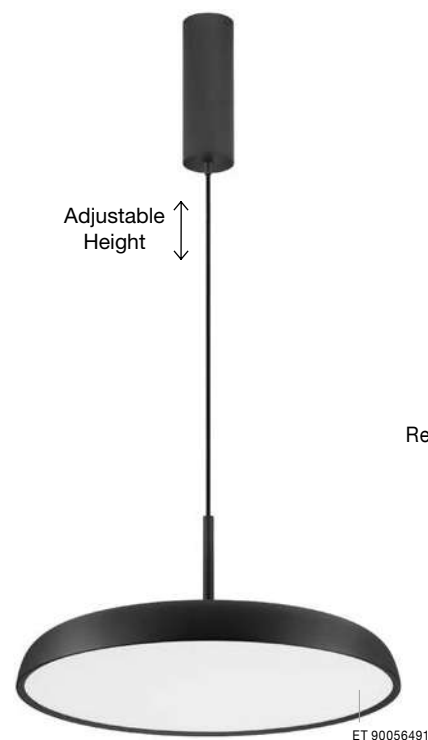

LINUS . 9005649 · 3000K Triac Dimmable
9005660 · 2700-4000K CCT Dimmable