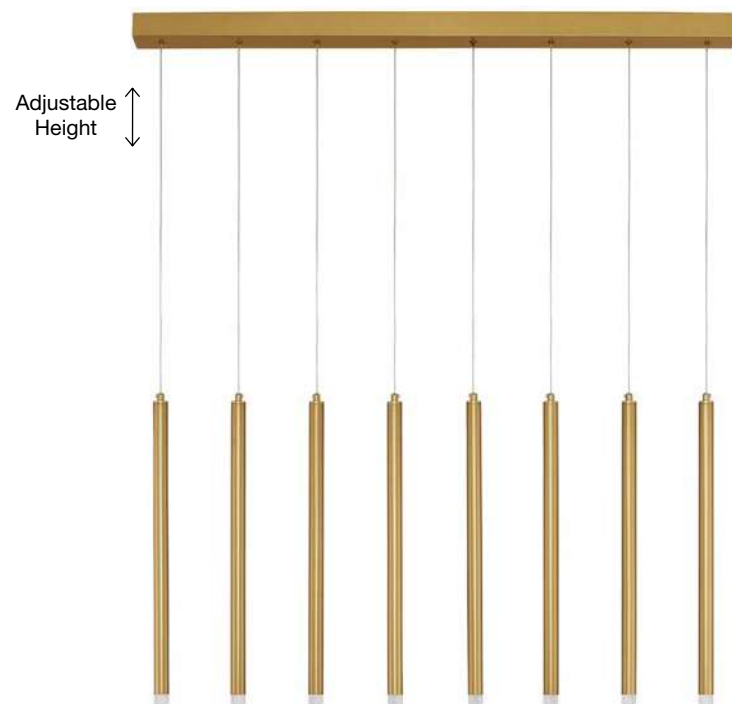

Adjustable Height

TRIMLE . 9287935

Sandy Black Aluminium & Acrylic
LED 21 Watt 230 Volt
1581Lm 3000K IP20
L: 100 W: 8 H: 180 cm

TRIMLE - 9287918

Gold Aluminium & Acrylic
LED 3 Watt 230 Volt
271Lm 3000K IP20
D: 2.5 H1: 50 H2: 150 cm

TRIMLE - 9287919

Gold Aluminium & Acrylic
LED 3 Watt 230 Volt
271Lm 3000K IP20
D: 2.5 H1: 70 H2: 150 cm

TRIMLE - 9287940

Triac Dimmable
Brushed Gold Aluminium & Acrylic
LED 26 Watt 230 Volt
1861Lm 3000K IP20
D: 50 H: 220 cm