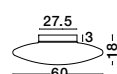

PRESSIONE - 620443

Opal Glass
Chrome Metal
LED E27 5x12 Watt 230 Volt
IP20 Bulb Excluded
D: 60 H: 18 cm