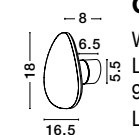

CRONUS - 9084071

White Gypsum & Aluminium
LED 10 Watt 220-240 Volt
927Lm 3000K IP20
L: 16 W: 8 H: 18 cm