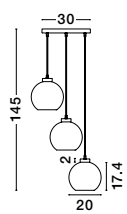

PALMER - 9241140
Smoky Glass
Black Cord
Black Metal Base
LED E27 3x12 Watt 230 Volt
IP20 Bulb Excluded
D: 30 H: 145 cm