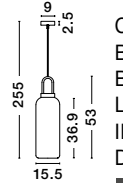

IRVINE - 9241160
Clear Glass
Black Cord
Brass Gold Metal
LED E27 1x12 Watt 230 Volt
IP20 Bulb Excluded
D: 15.5 H1: 53 H2: 255 cm