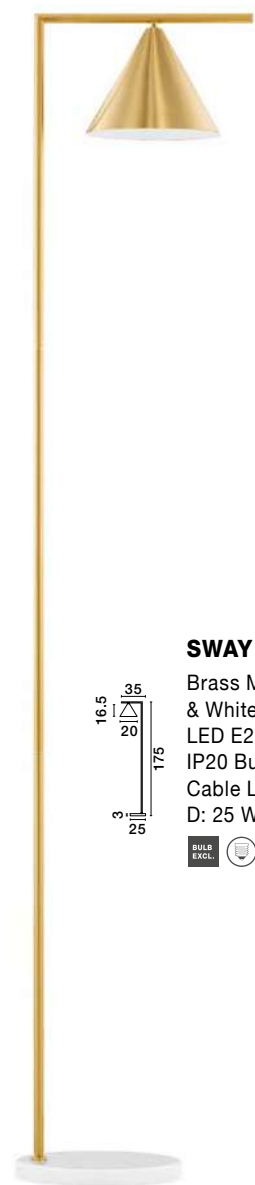

SWAY - 9501236

Brass Metal
& White Marble Base
LED E27 1x12 Watt 230 Volt
IP20 Bulb Excluded
Cable Length: 160 cm
D: 25 W: 35 H: 175 cm