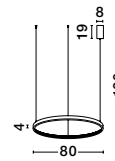

PRESTON - 9285801
Triac Dimmable

Antique Gold Brass
Aluminium & Acrylic
LED 49 Watt 230 Volt
2727Lm 3000K IP20
D: 80 H: 120 cm