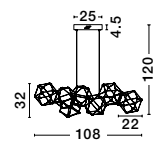

Adjustable Height

Adjustable Height

NEBULA - 9186807

Gold Copper
LED 34 Watt 230 Volt
2711Lm 3000K IP20
Led Chip: 84 Pcs
L: 108 W: 32 H: 120 cm

NEBULA - 9186902

Titanium Black Copper
LED 34 Watt 230 Volt
2711Lm 3000K IP20
Led Chip: 84 Pcs
L: 108 W: 32 H: 120 cm