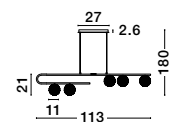

MIRANO - 9960273

Clear Structured Glass
& Brass Gold Steel
LED G9 5x5 Watt 230 Volt
IP20 Bulb Excluded
L: 113 W: 10 H: 180 cm