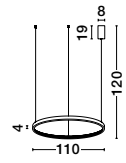

PRESTON - 9285110
Triac Dimmable

Antique Gold Brass
Aluminium & Acrylic
LED 60 Watt 230 Volt
4030Lm 3000K IP20
D: 110 H: 120 cm