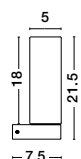

IP54

GL 99532023
CORB - 9953203
 Sandy Black Aluminium & Opal Glass
 LED E14 1x5 Watt 230 Volt
 IP44 Bulb Excluded
 L: 5 W: 7.5 H: 21.5 cm

MILEY - 9202262
 Sandy Black Aluminium & Glass
 LED 6 Watt 230 Volt
 397Lm 3000K IP54
 Light Up & Down
 L: 7.4 W: 7.4 H: 13.6 cm