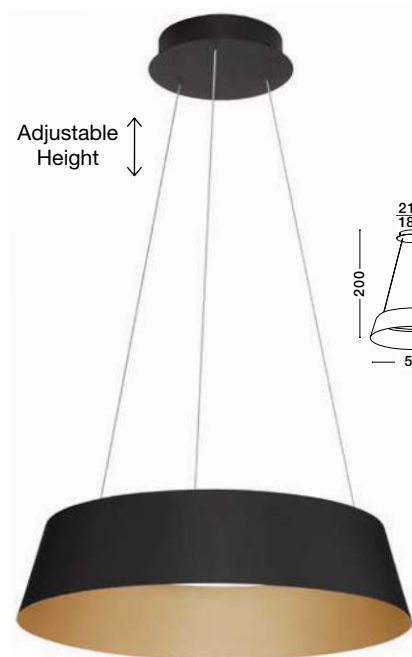

ALBA - 9345658
Triac Dimmable
Sandy Black Aluminium Outside
Champaign Gold Inside
LED 53 Watt 230 Volt
1982Lm 3000K IP20
D: 54 H: 200 cm