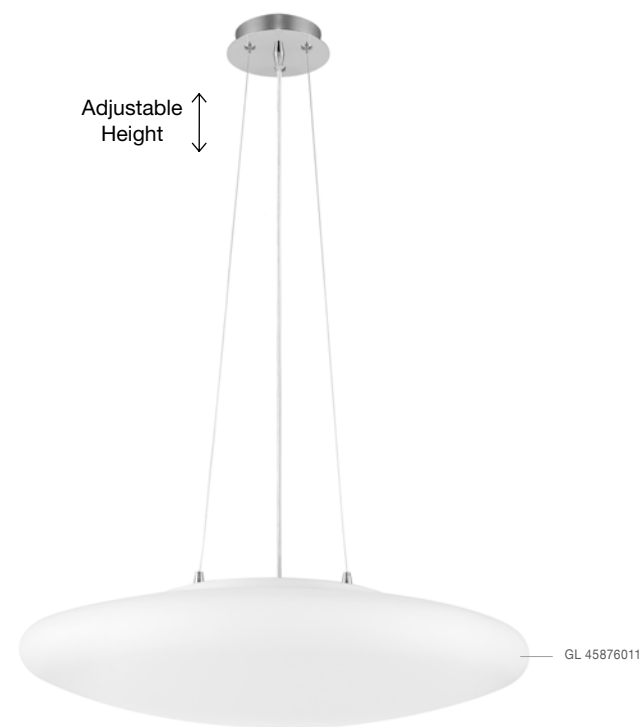

Adjustable Height

GL 45876011

PRESSIONE - 4587601

Opal Glass
Satin Metal Base
Chrome Aluminium
LED E27 4x12 Watt 230 Volt
IP20 Bulb Excluded
D: 60 H: 110 cm