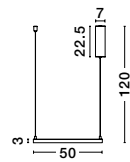

ETERNA - 9990736

Triac Dimmable
Sandy Black Aluminium
& Acrylic
LED 30 Watt 230 Volt
2188Lm 3000K IP20
L: 50 H: 120 cm