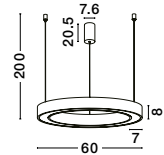

MORBIDO - 9345639
CCT Dimmable
Sandy Black Aluminium
& Acrylic
LED 48 Watt 230 Volt
3268Lm 2700K - 4000K IP20
Remote Control Included
D: 60 H: 200 cm

LED WARM WHITE NEUTRAL WHITE DRIVER INCL.