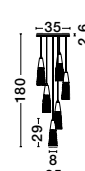

GL 91601911

KOVAC - 9160196
Brass Gold Metal
& Clear Structured Glass
LED G9 6x5 Watt 230 Volt
IP20 Bulb Excluded
D: 35 H: 180 cm