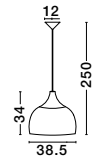

MIA - 9594341
Natural Rattan
Black Fabric Wire & Base
LED E27 1x12 Watt 230 Volt
IP20 Bulb Excluded
D: 38.5 H1: 34 H2: 250 cm