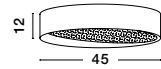

OBY . 9085222

Triac Dimmable
Sandy White Aluminium
& Acrylic
LED 30 Watt 230 Volt
1800Lm 3000K IP20
D: 45 H: 12 cm