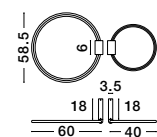

GARVE - 9085246
Triac Dimmable
Sandy White Aluminium
LED 70 Watt 220-240 Volt
3150Lm 3000K IP20
D1: 60 D2:40 H: 20 cm