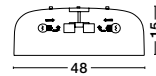

PERLETO - 526806

Metal & Acrylic Diffuser
Matt Black Steel Outside
Matt White Inside
LED E27 3x12 Watt 230 Volt
IP20 Bulb Excluded
D: 48 H: 15 cm