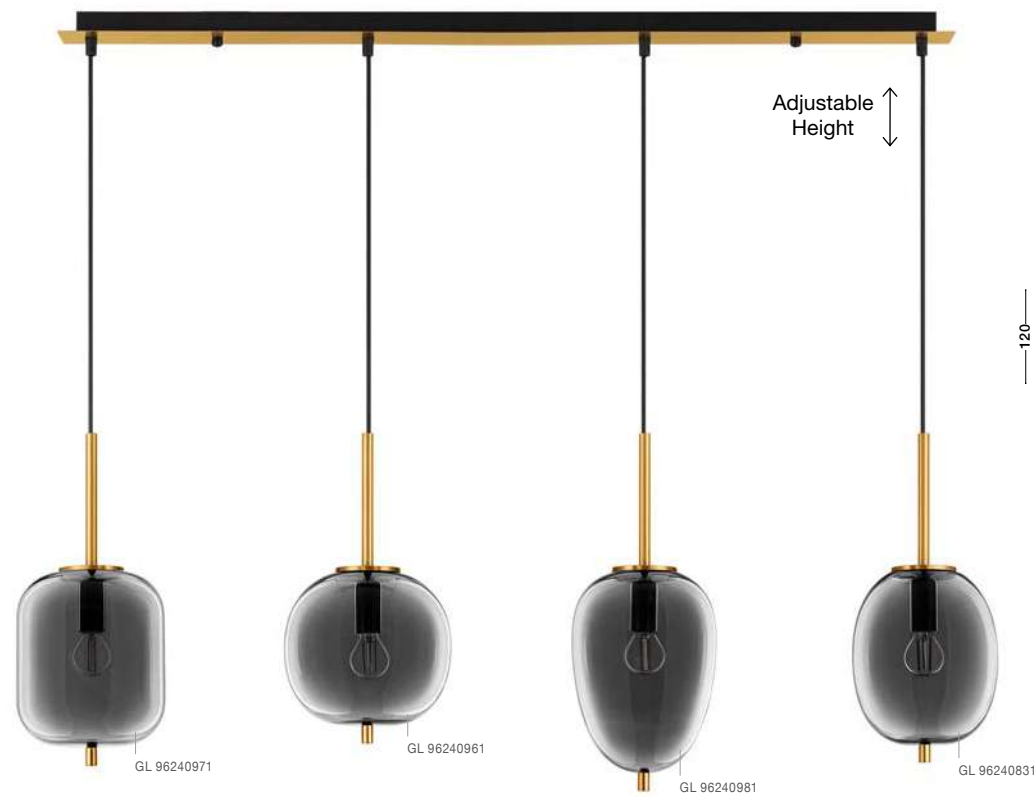

LATO - 96240961
Brass Gold Metal & Smoky Glass
Black Fabric Wire
LED E14 1x5 Watt 230 Volt
IP20 Bulb Excluded
D: 18.5 H: 120 cm

LATO - 96240971
Brass Gold Metal & Smoky Glass
Black Fabric Wire
LED E14 1x5 Watt 230 Volt
IP20 Bulb Excluded
D: 16.5 H: 120 cm

LATO - 9624083
Brass Gold Metal & Smoky Glass
Black Fabric Wire
LED E14 4x5 Watt 230 Volt
IP20 Bulb Excluded
L: 110 W: 18.5 H: 120 cm