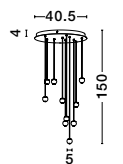

NOCCI - 9303952

Black Aluminium
Black Fabric Wire
LED 48 Watt 230 Volt
1902Lm 3000K IP20
D: 40.5 H: 150 cm