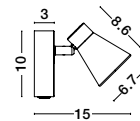

DUBLIN - 9155711
Sandy White Metal
Switch On/Off
LED GU10 1x10 Watt 230 Volt
IP20 Bulb Excluded
L: 10 W: 15 H: 10 cm