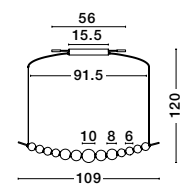

PERLA - 9695205
Triac Dimmable
Gold Metal & Opal Glass
LED 28 Watt 230 Volt
2686Lm 3000K IP20
L: 109 W: 13.5 H: 120 cm