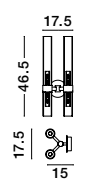

CENTURY - 9006055

Matt Black Metal
Clear & Frost Glass
LED G9 4x5 Watt 230 Volt
IP20 Bulb Excluded
L: 17.5 W: 15 H: 46.5 cm