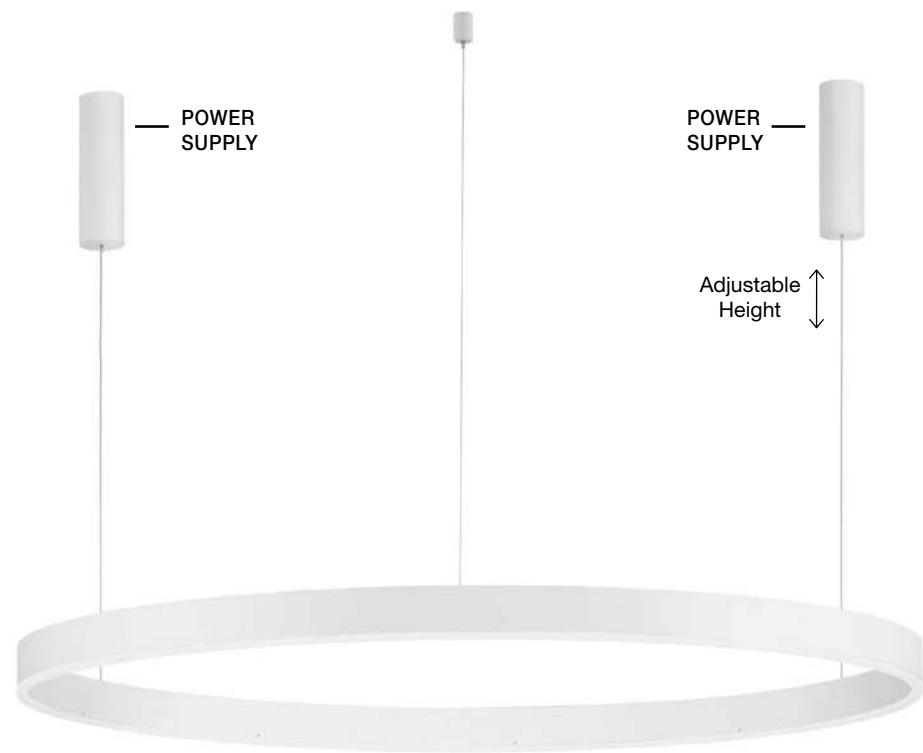

POWER SUPPLY

Adjustable Height

MOTIF - 9530200 · 3000K Triac Dimmable
9530218 · 2700-6000K Changing CCT & Dimming

Sandy White Aluminium & Acrylic
LED 72 Watt 5250Lm
230 Volt IP20
D: 120 H: 250 cm

CONTROLLER - 9530224
Remote control for change CCT & Dimming

POWER SUPPLY

POWER SUPPLY

Adjustable Height

MOTIF - 9530203 · 3000K Triac Dimmable
9530221 · 2700-6000K Changing CCT & Dimming

Sandy White Aluminium & Acrylic
LED 80 Watt 6000Lm
230 Volt IP20
D: 150 H: 250 cm