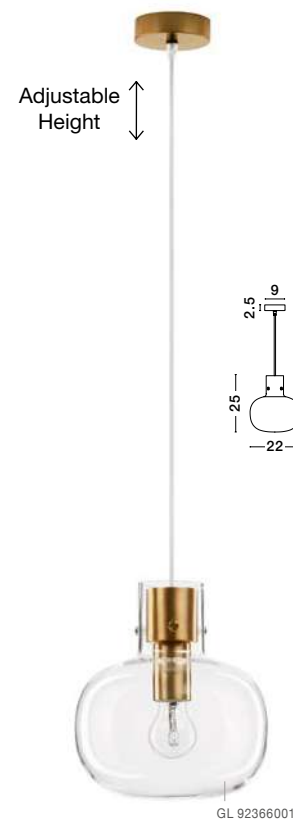

CINZIA - 9236640
 Champagne Glass
 White Cord
 Brass Gold Metal
 LED E27 1x12 Watt 230 Volt
 IP20 Bulb Excluded
 D: 30 H1: 45 H2: 198 cm

CINZIA - 9236650
 Champagne Glass
 White Cord
 Brass Gold Metal
 LED E27 1x12 Watt 230 Volt
 IP20 Bulb Excluded
 D: 22 H1: 25 H2: 178 cm