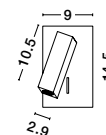

DONA - 9081352

Sandy Black Aluminium
LED Cree 3 Watt 230 Volt
Switch On/Off
180Lm 3000K IP20
L: 9 H: 14.5 cm