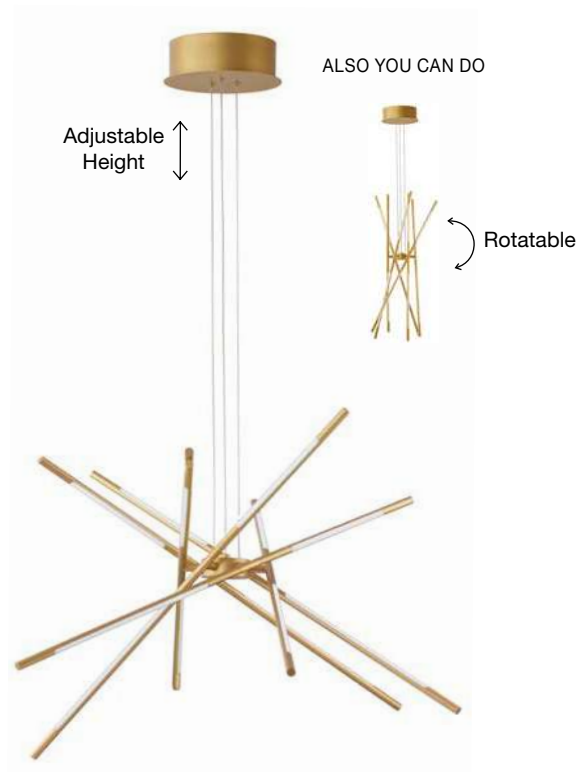

Rotating & Adjustable

RACCIO - 9180713
 Triac Dimmable
 Brass Gold Metal & Acrylic
 LED 50 Watt 230 Volt
 2438Lm 3000K IP20
 L: 94.5 W: 94.5 H: 21 cm

RACCIO - 9695215
 Triac Dimmable
 Brass Gold Metal & Acrylic
 LED 109 Watt 230 Volt
 6868Lm 3000K IP20
 Included Remote Control
 L: 180.5 W: 75 H: 200 cm

9695215-9180782
 Included Remote control

ALSO YOU CAN DO

Adjustable Height

Rotatable

RACCIO - 9180782
 Triac Dimmable
 Brass Gold Metal & Acrylic
 LED 68 Watt 230 Volt
 5397Lm 3000K IP20
 Included Remote Control
 D: 85 H1: 31 H2: 120 cm