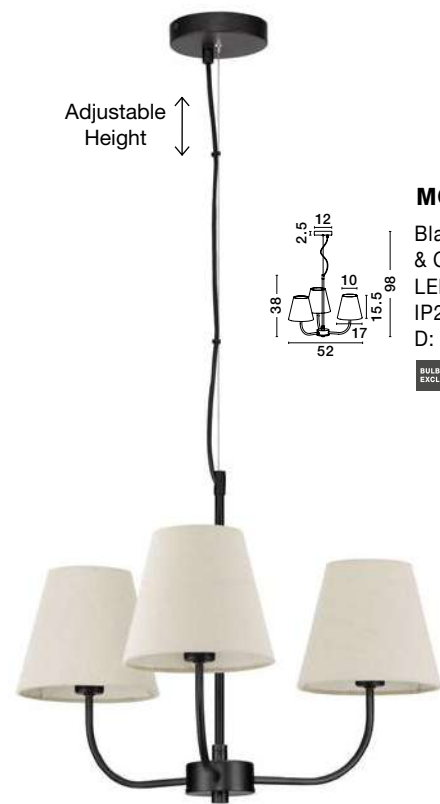

SAVONA - 9919152

White Fabric Shade
Sandy Black Aluminium
LED E27 1x12 Watt 230 Volt
IP20 Bulb Excluded
Cable Length: 154 cm
D: 16 W: 11 H: 18 H2: 50 cm

S 99191531

SAVONA - 9919153

White Fabric Shade
Sandy Black Aluminium
LED E27 1x12 Watt 230 Volt
IP20 Bulb Excluded
Cable Length: 174 cm
D: 35 W: 18 H: 25 H2: 150 cm