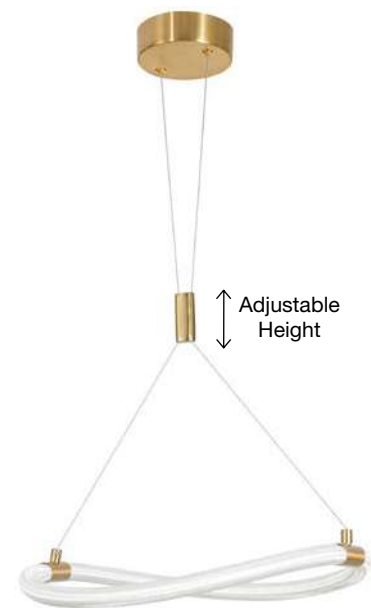

CERELIA - 9082091
 Brass Gold Metal
 & Fiber Braided Silicone Tube
 LED 29.5 Watt 230 Volt
 1861Lm 3000K IP20
 D: 35 W: 17 H: 50 cm

CERELIA - 9082094

Brass Gold Metal
& Fiber Braided Silicone Tube
LED 15 Watt 230 Volt
1160Lm 3000K IP20
D: 40 H: 120 cm

CERELIA - 9082092

Triac Dimmable
Brass Gold Metal
& Fiber Braided Silicone Tube
LED 34 Watt 230 Volt
2271Lm 3000K IP20
D : 60 H: 120 cm

ALSO YOU CAN DO

CERELIA - 9082095

Brass Gold Metal
& Fiber Braided Silicone Tube
LED 17.7 Watt 230 Volt
1146Lm 3000K IP20
L: 90 H: 30 cm