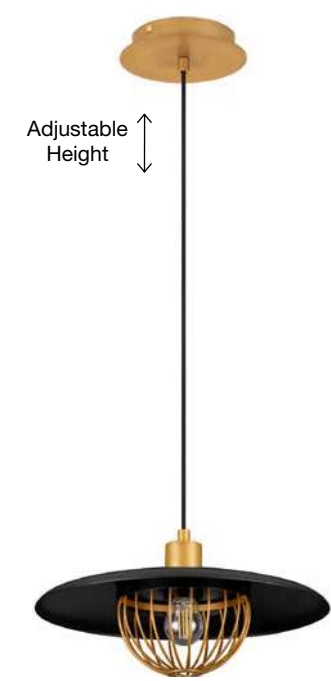

FOX - 9035952
Gold & Black Metal
LED E27 1x12 Watt 230 Volt
IP20 Bulb Excluded
D: 33 H: 150 cm