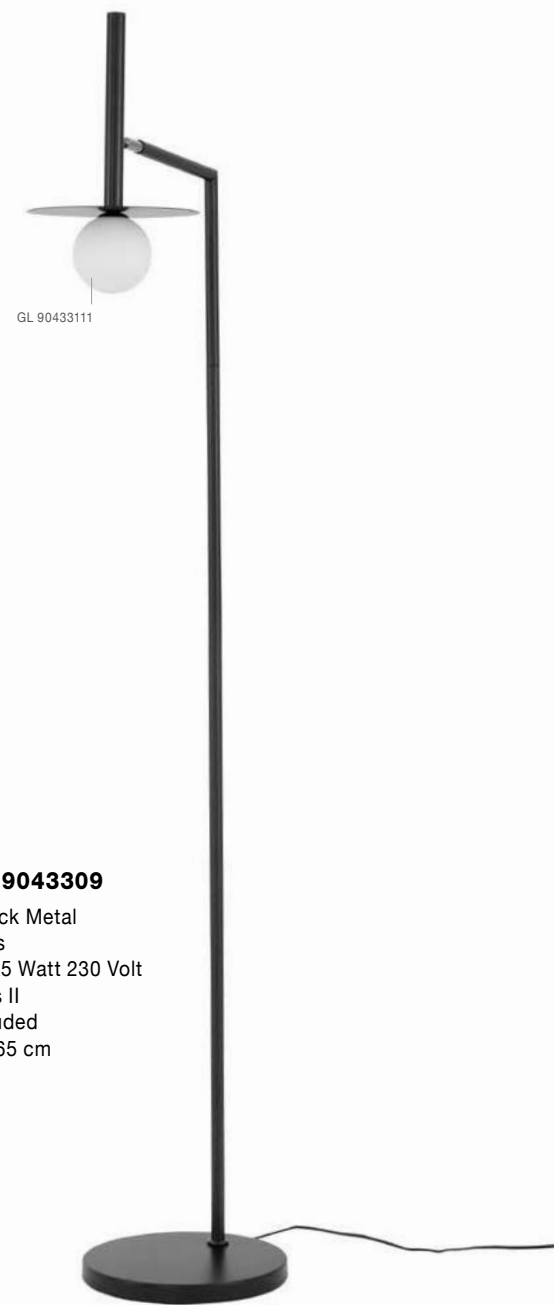

PIELO - 9043309
Sandy Black Metal
Opal Glass
LED G9 1x5 Watt 230 Volt
IP20 Class II
Bulb Excluded
D: 42 H: 165 cm

BULB EXCL.