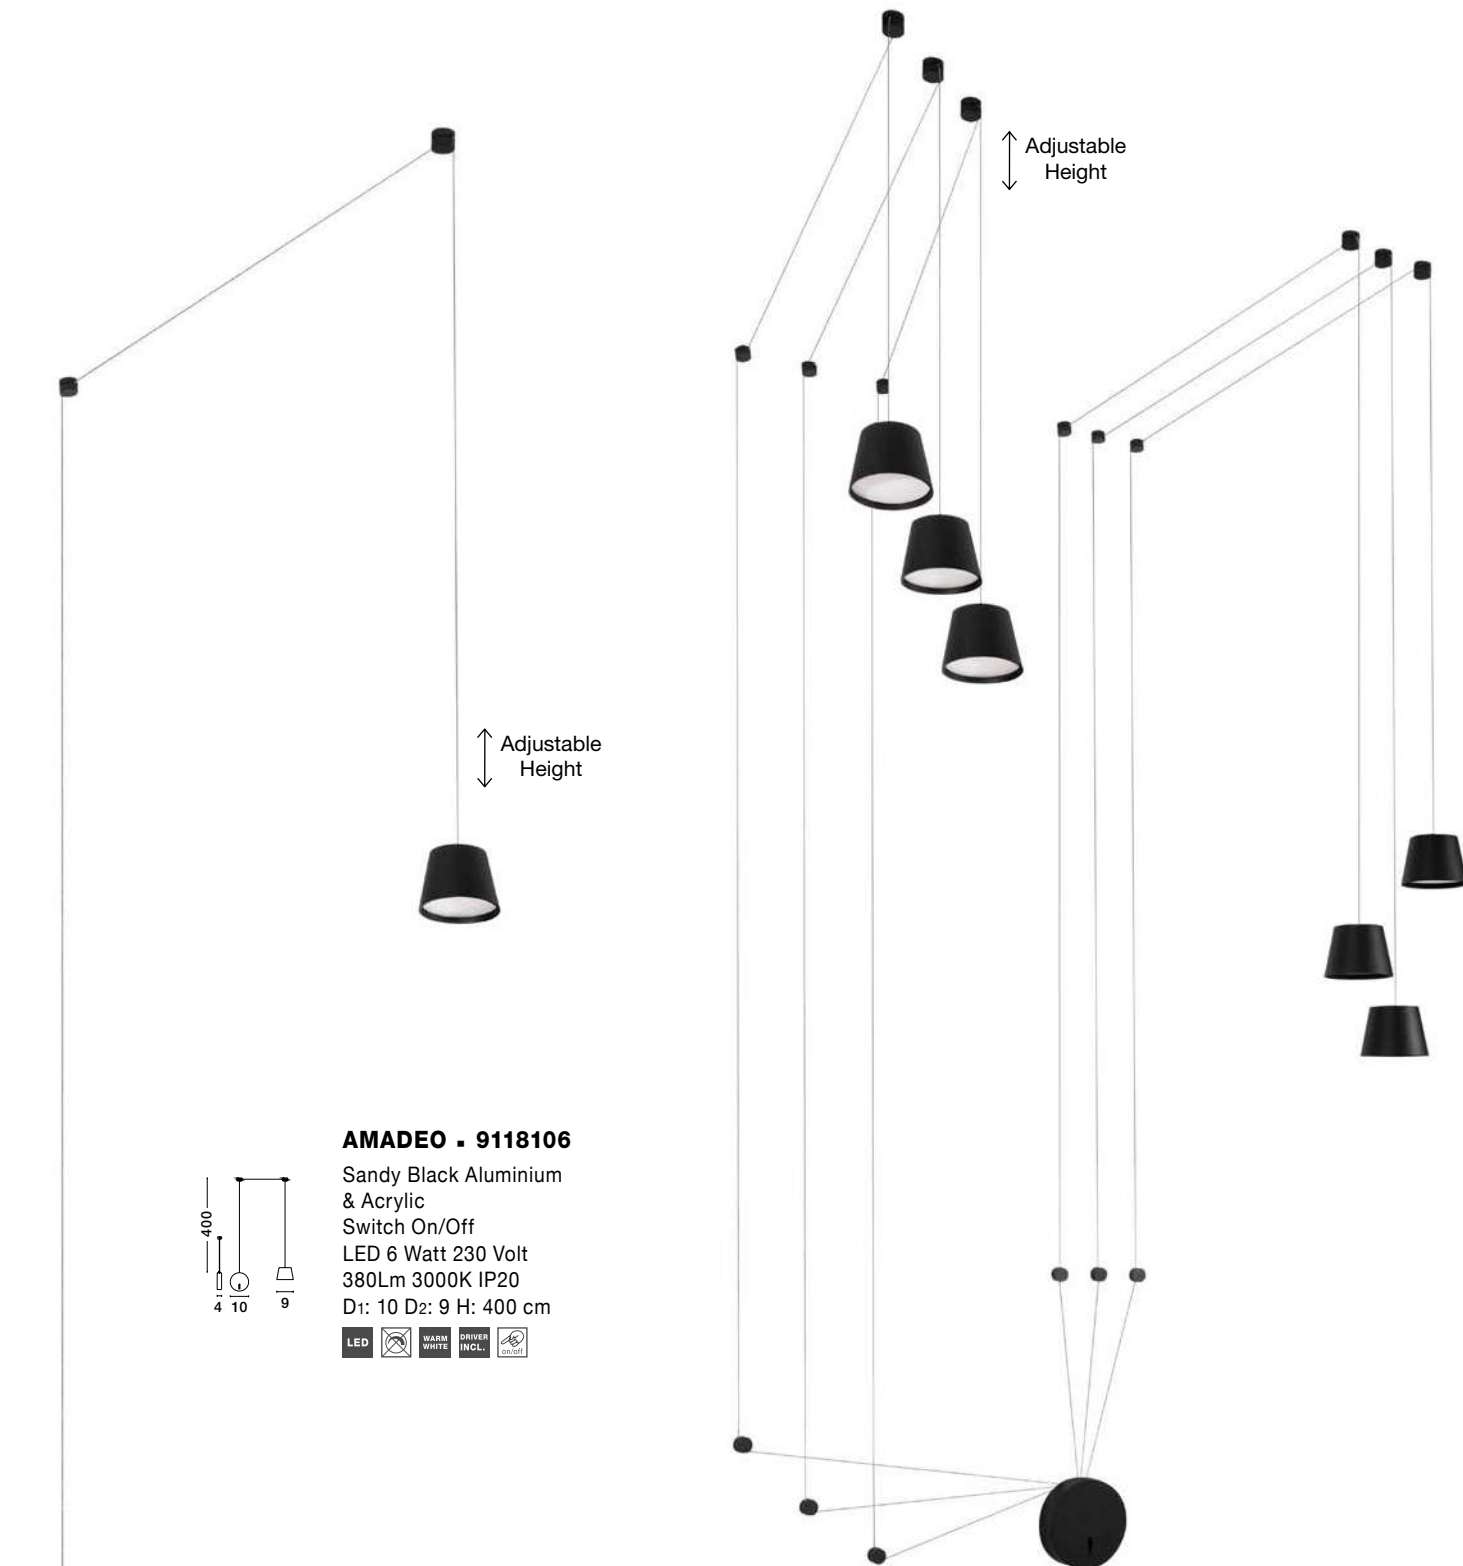

AMADEO - 9118106

Sandy Black Aluminium
& Acrylic
Switch On/Off
LED 6 Watt 230 Volt
380Lm 3000K IP20
D1: 10 D2: 9 H: 400 cm

AMADEO - 9118635

Sandy Black Aluminium
& Acrylic
Switch On/Off
LED 36 Watt 230 Volt
2280Lm 3000K IP20
D1: 15 D2: 9 H: 400 cm

SWITCH ON/OFF