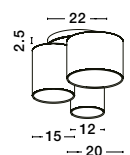

BRYSON - 9555805

Sandy White Metal Base
White, Black & Grey Fabric Shade
LED E27 3x12 Watt 230 Volt
IP20 Bulb Excluded
D: 35 H: 21 cm