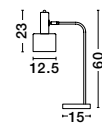

PAZ - 9426652

Gold Metal
Mint Metal Shade
White Base
LED E27 1x12 Watt 230 Volt
IP20 Bulb Excluded
Cable Length: 180 cm
D: 12.5 H: 60 cm