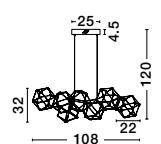

Adjustable Height

Adjustable Height

NEBULA - 9186807

Gold Copper
LED 34 Watt 230 Volt
2711Lm 3000K IP20
Led Chip: 84 Pcs
L: 108 W: 32 H: 120 cm

NEBULA - 9186902

Titanium Black Copper
LED 34 Watt 230 Volt
2711Lm 3000K IP20
Led Chip: 84 Pcs
L: 108 W: 32 H: 120 cm