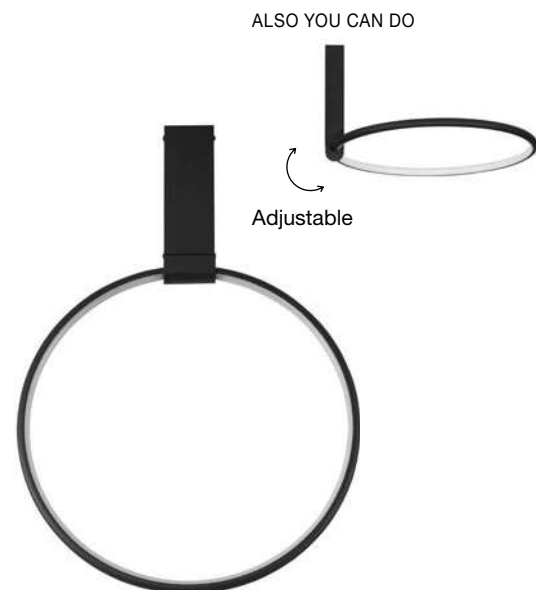

GARVE - 9085241
Triac Dimmable
Sandy Black Aluminium
& Acrylic
LED 30 Watt 230 Volt
1354Lm 3000K IP20
D: 40 H: 60 cm

LED WARM WHITE DRIVER INCL.