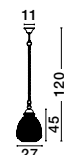

TOULON - 8381443

Amber Glass
Dark Brown Base & Chain
LED E27 1x12 Watt 230 Volt
IP20 Bulb Excluded
D: 27 H: 45 H2: 120 cm