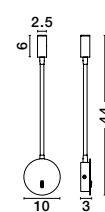

JACO - 8140322
Black Aluminium
Adjustable
Switch On/Off
LED Samsung 3 Watt
190Lm 3000K IP20
L: 10 W: 3 H: 44 cm