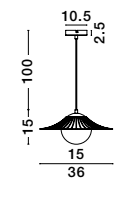

FLY - 9620126

Matt Black Metal
& Opal Glass
LED E27 1x12 Watt 230 Volt
IP20 Bulb Excluded
D: 36 H: 115 cm