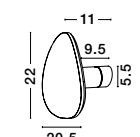

CRONUS - 9084081

White Gypsum & Aluminium
LED 12 Watt 220-240 Volt
1121Lm 3000K IP20
L: 20.5 W: 11 H: 22 cm