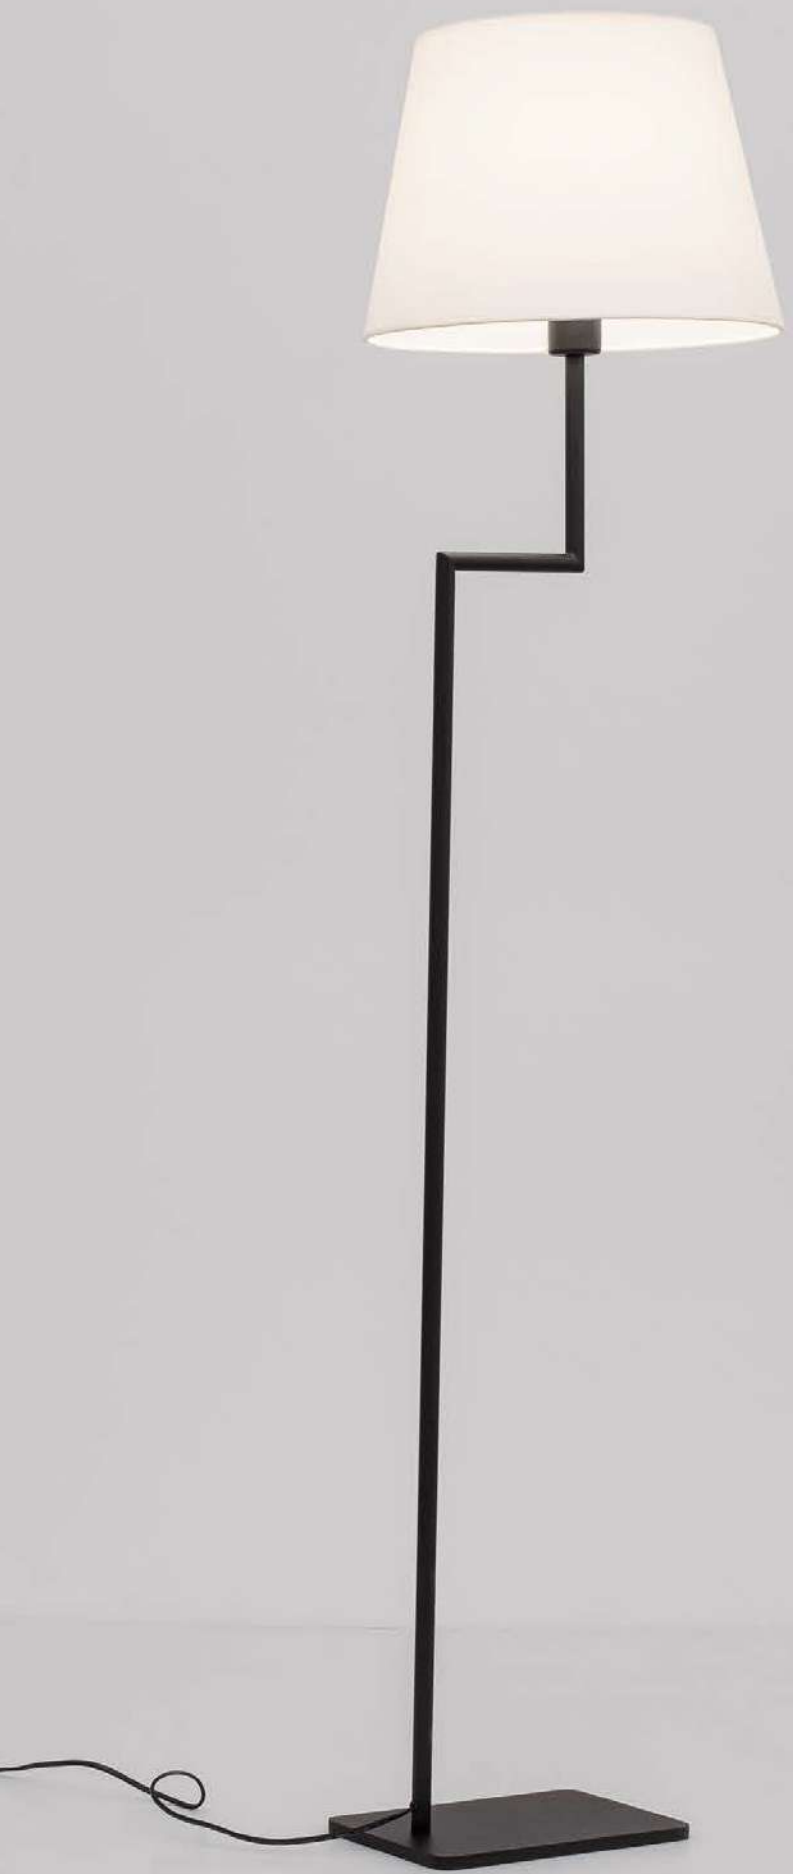

GL 99195321

Adjustable

JOLINE - 9919531

Sandy Black Metal & Aluminium
White Opal Glass
Switch On/Off
LED 6 Watt 450 Lm
Samsung 1x3 Watt 200Lm
230 Volt 3200K IP20
Cable Length: 150 cm
L: 26 W: 13.5 H: 55 cm