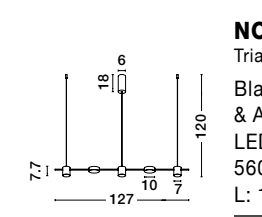

ALSO YOU CAN DO

NORDIK - 9080121
 Triac Dimmable
 Black Aluminium
 & Acrylic
 LED 28 Watt 230 Volt
 594Lm 3000K IP20
 D: 100 H: 95 cm

ALSO YOU CAN DO

NORDIK - 9080122
 Triac Dimmable
 Black Aluminium
 & Acrylic
 LED 40 Watt 230 Volt
 690Lm 3000K IP20
 D: 100 H: 110 cm