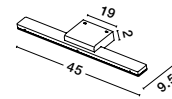

NYX - 9136173
Black Aluminium
& Acrylic
LED 12 Watt 100-240 Volt
1802Lm 3000K IP44
L: 45 W: 9.5 H: 3 cm
LED WARM WHITE DRIVER INCL.