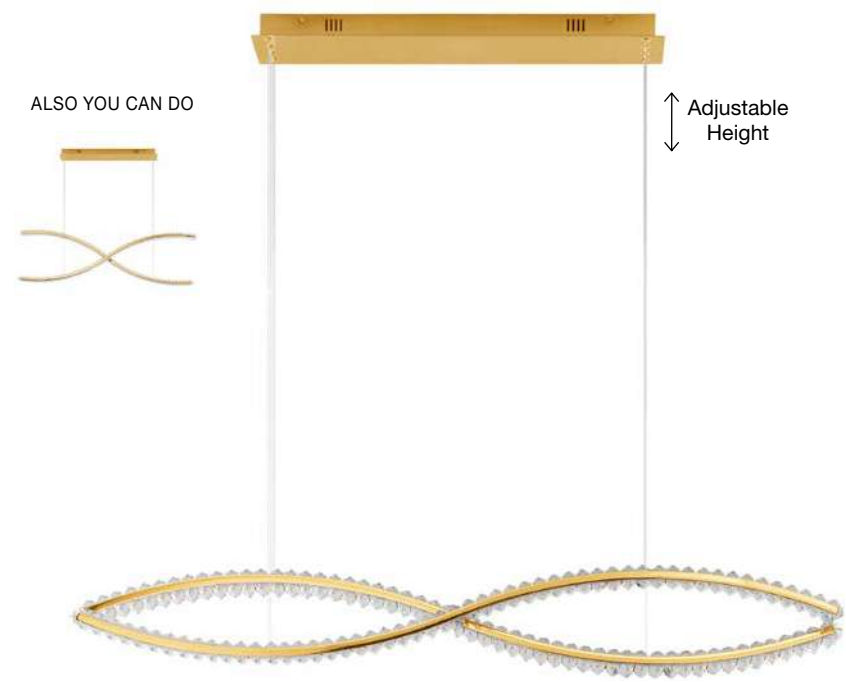

LED WARM WHITE DRIVER INCL.

Adjustable Height

AURELIA - 9333078

Triac Dimmable
 Gold Metal & Crystal
 LED 43W 230 Volt
 3351Lm 3500K
 IP20 Class I
 L: 100 W: 7.6 H: 150 cm

ALSO YOU CAN DO

Adjustable Height