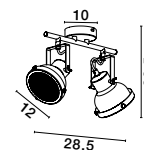

RUVI - 9624104

Matt Black Metal
LED GU10 2x10 Watt
230 Volt
IP20 Bulb Excluded
L: 28.5 W: 12 H: 23.5cm