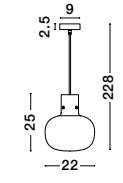

CINZIA - 9236600
Clear Glass
White Cord
Brass Gold Metal
LED E27 1x12 Watt 230 Volt
IP20 Bulb Excluded
D: 22 H1: 25 H2: 228 cm