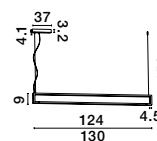

Adjustable Height

Rotating

LINE . 9117338

Sandy White Aluminium
& Acrylic
LED 38 Watt 230 Volt
1460Lm 3000K IP20
L: 130 W: 4.5 H: 150 cm

Adjustable Height

PURPLE - 9210314
 Triac Dimmable
 Gold Aluminium & Acrylic
 LED 80 Watt 230 Volt
 5600Lm 3000K IP20
 D: 130 H: 150 cm