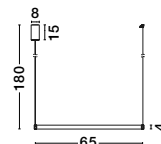

VEGAS - 86016807

Antique Brass
Aluminium & Acrylic
LED 23 Watt 230 Volt
1265Lm 3000K IP20
D: 65 H: 180 cm