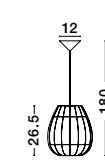

Adjustable Height

Adjustable Height

Adjustable Height

Adjustable Height