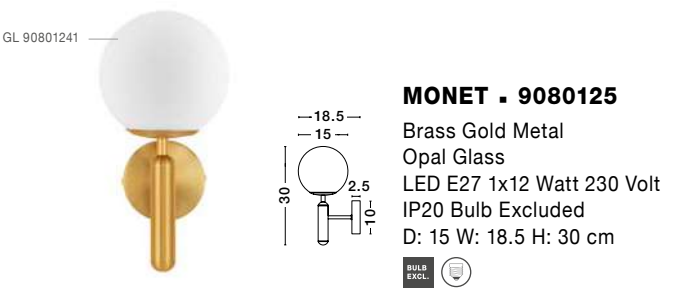

ALVAREZ - 9136702
 Satin Gold Metal
 & Black Marble
 White Opal Glass
 LED E27 1x12 Watt 230 Volt
 Bulb Excluded IP20
 Cable Length: 160 cm
 L: 31 W: 25 H: 140 cm

MONET - 9080124
 Brass Gold Metal
 Opal Glass
 LED E27 1x12 Watt 230 Volt
 IP20 Bulb Excluded
 D: 15 H: 185 cm