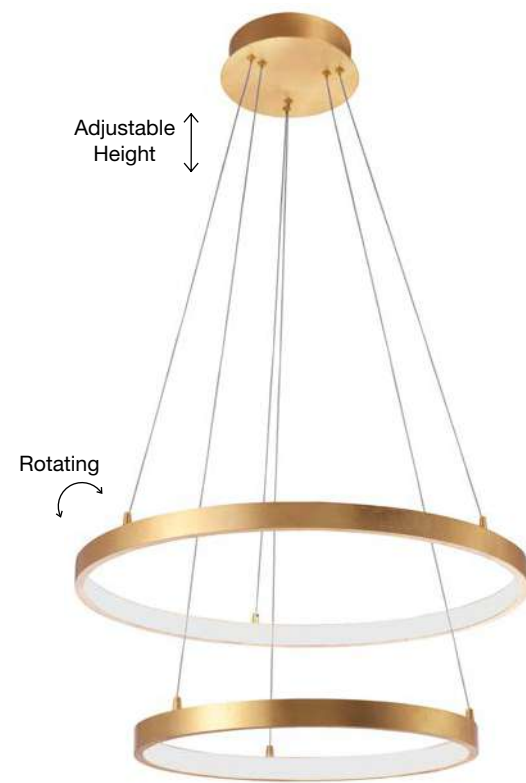

ARIA - 17222003 · Not Dimmable
17222003 D · Triac Dimmable

Chrome Aluminium
 & Acrylic
 LED 74 Watt 230 Volt
 4025Lm 3000K IP20
 D: 60 H: 120 cm

Adjustable Height

Rotating

LEON - 9501430

Triac Dimmable

Gold Leaf Aluminium & Acrylic

LED 83 Watt 230 Volt

5597Lm 3000K IP20

D1: 61 D2: 45 D3: 35.5 H: 150 cm

WIDTH
1.2 cm

Adjustable Height

Rotating

LEON - 8100281

Gold Leaf Aluminium & Acrylic