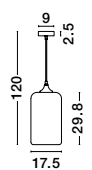

SAVAZ - 9726481

Chrome Glass
Black Metal
Black Fabric Wire
LED E27 1x12 Watt 230 Volt
IP20 Bulb Excluded
D: 17.5 H1: 29.8 H2: 120 cm