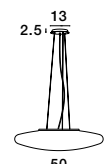

PRESSIONE - 4587602

Opal Glass
Satin Metal Base
Chrome Aluminium
LED E27 3x12 Watt 230 Volt
IP20 Bulb Excluded
D: 50 H: 110 cm