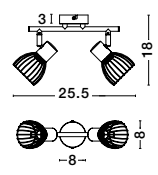

FIUMICINO - 770011
Matt Black Metal
LED E14 2x5 Watt 230 Volt
IP20 Bulb excluded
L: 25.5 W: 8 H: 18 cm