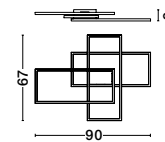

BILBAO - 9977001

Triac Dimmable
White Aluminium
& Acrylic
LED 55 Watt 230 Volt
3550Lm 3000K IP20
L: 90 W: 67 H: 9 cm