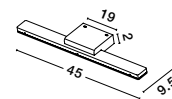

NYX - 9136172
Dark Grey Aluminium
& Acrylic
LED 12 Watt 100-240 Volt
1802Lm 3000K IP44
L: 45 W: 9.5 H: 3 cm
LED WARM WHITE DRIVER INCL.