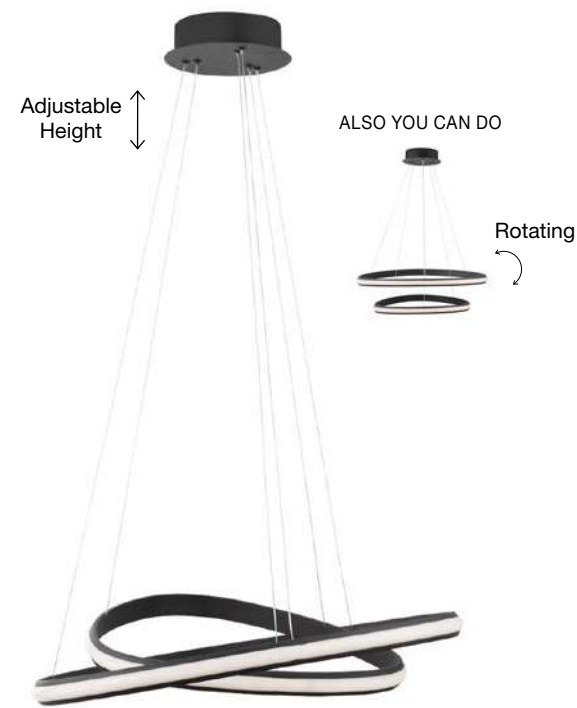

ARIES - 9357063

Triac Dimmable
Sandy Black Aluminium
& Acrylic
LED 45 Watt 230 Volt
2364Lm 3000K IP20
D: 59 H: 120 cm