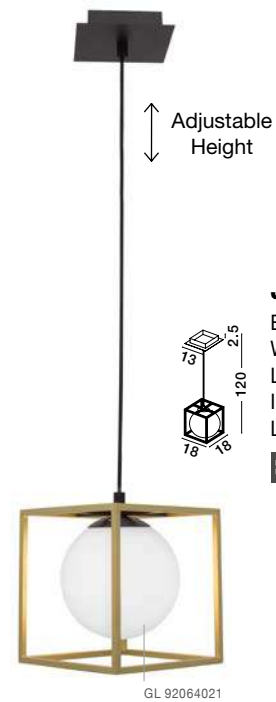

JULIET . 9206401

Brass & Black Metal
White Opal Glass
LED E14 1x5 Watt 230 Volt
IP20 Bulb Excluded
L: 18 W: 18 H: 120 cm