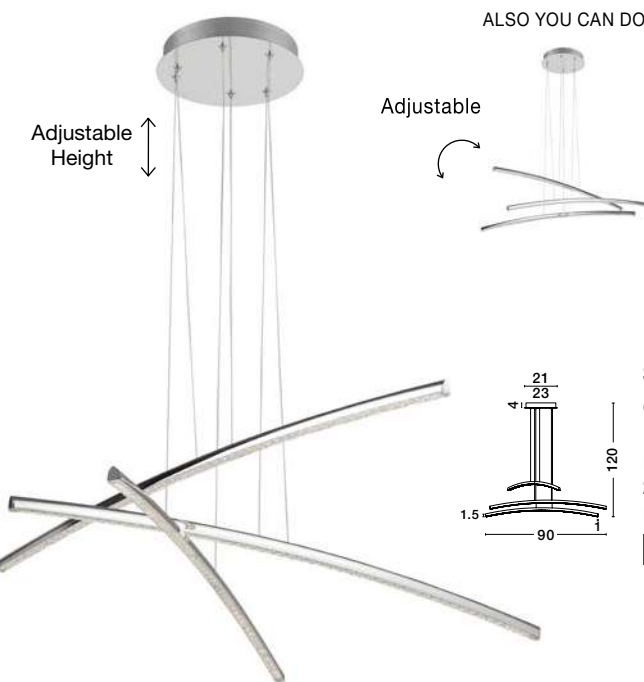

LIVORNO - 8107402

Chrome Aluminium & Acrylic
LED 29 Watt 230 Volt
2010Lm 3000K IP20
D: 45 H: 120 cm

SEVILLE - 81007601

Chrome Aluminium & Acrylic
LED 38 Watt 230 Volt
2650Lm 3000K IP20
L: 90 H: 120 cm

ALSO YOU CAN DO