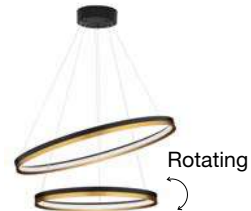

Adjustable Height

ALSO YOU CAN DO