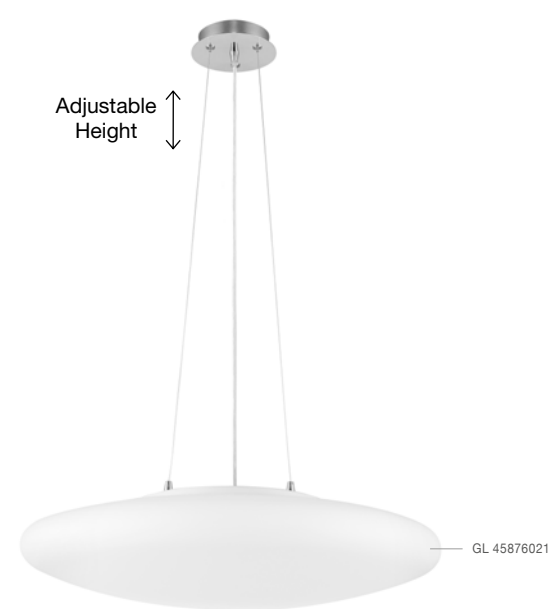

NEVOSO - 920424
Opal Glass & White Metal
LED E27 1x12 Watt 230 Volt
IP20 Bulb Excluded
D: 30 H: 32 cm