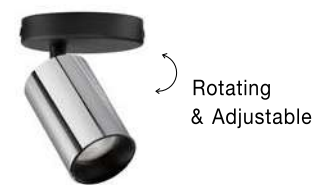

Rotating & Adjustable

POGNO - 9111435

Sandy Black & Gold Aluminium
LED GU10 3x10 Watt IP20
220-240 Volt Bulb Excluded
L: 60 W: 6 H: 14 cm

Rotating & Adjustable

POGNO - 9111436

Sandy Black & Gold Aluminium
LED GU10 4x10 Watt 220-240 Volt
IP20 Bulb Excluded
L: 80 W: 6 H: 14 cm