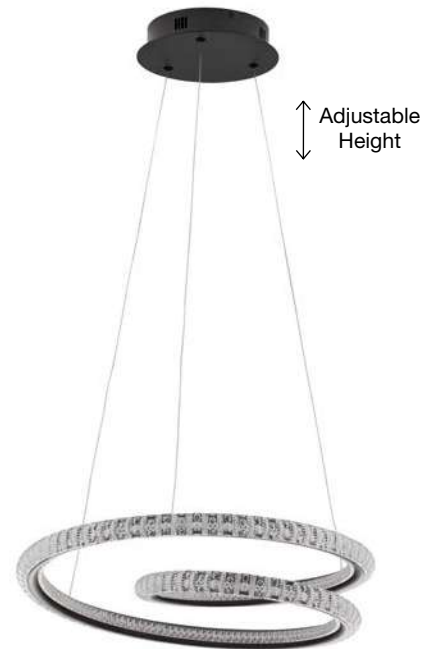

Adjustable Height

GINEVRA - 9748165

Triac Dimmable
Sandy Black Aluminium & Acrylic
LED 45 Watt 230 Volt
2800Lm 3000K IP20
D: 48 H: 120 cm