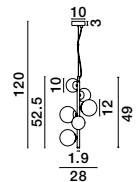

ODILLIA - 9028860

Opal Glass
& Matt Gold Metal
LED G9 6x5 Watt 230 Volt
IP20 Bulb Excluded
L: 28 W: 23.2 H: 120 cm