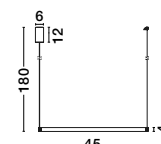

VEGAS - 86016808

Antique Brass
Aluminium & Acrylic
LED 18 Watt 230 Volt
1020Lm 3000K IP20
D: 45 H: 180 cm