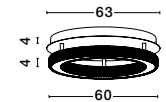

FIORE - 9285620

Triac Dimmable
Antique Gold Brass
Aluminium & Acrylic
LED 59 Watt 230 Volt
3919Lm 3000K IP20
D: 60 H: 12 cm