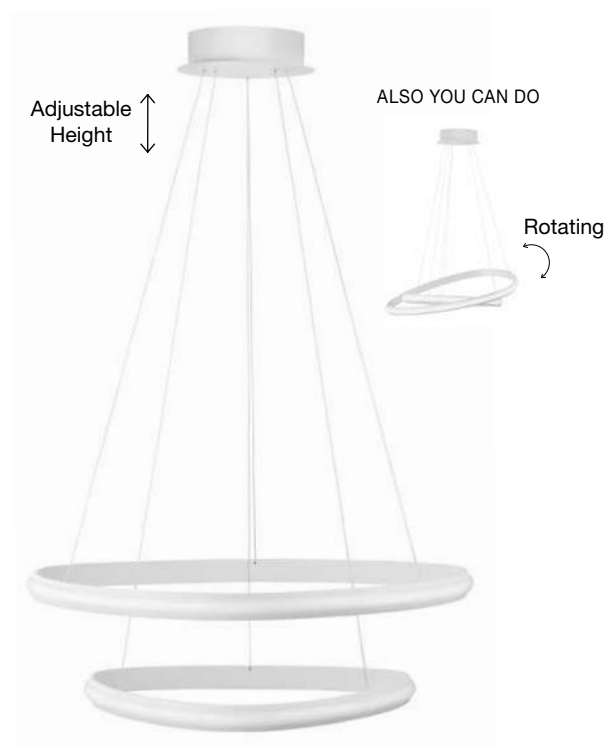

ARIES - 9357061

Triac Dimmable
Sandy White Aluminium
& Acrylic
LED 45 Watt 230 Volt
2364Lm 3000K IP20
D: 59 H: 120 cm