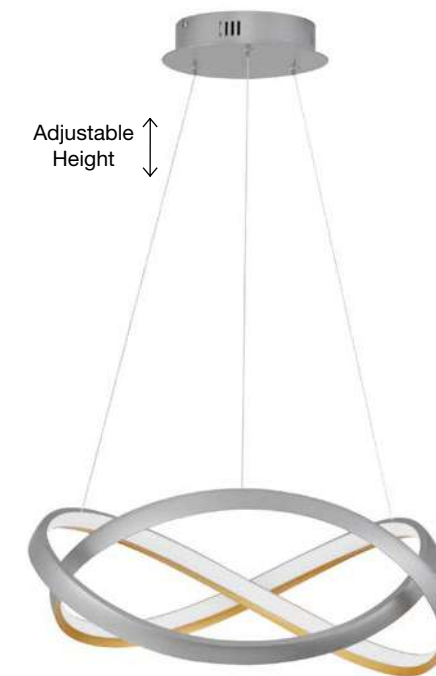

CCT Dimmable
Sandy Black & Gold
Aluminium & Acrylic
LED 40 Watt 220-240 Volt
2033Lm IP20
2700K - 3500K - 5000K
D: 50 H: 120 cm

Included Remote control on CCT model

Adjustable Height

Adjustable Height

Adjustable Height