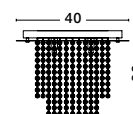

FONTANA - 9361082

Chrome Metal
K9 Crystal
LED G9 5x5 Watt 230 Volt
IP20 Bulb Excluded
D: 40 H: 32 cm