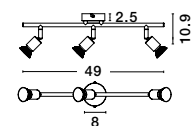

LUP - 960007
Satin Black Metal
LED GU10 3x10 Watt 230 Volt
IP20 Bulb Excluded
L: 49 W: 8 H: 10.9 cm