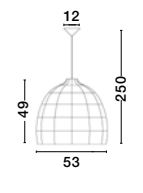

DESTIN - 9586691
Black Rattan
Black Fabric Wire & Base
LED E27 1x12 Watt 230 Volt
IP20 Bulb Excluded
D: 53 H1: 49 H2: 250 cm