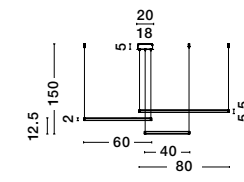

Adjustable Height

PURPLE - 9210312
Triac Dimmable
Sandy Black Aluminium & Acrylic
LED 80 Watt 230 Volt
5600Lm 3000K IP20
D: 130 H: 150 cm