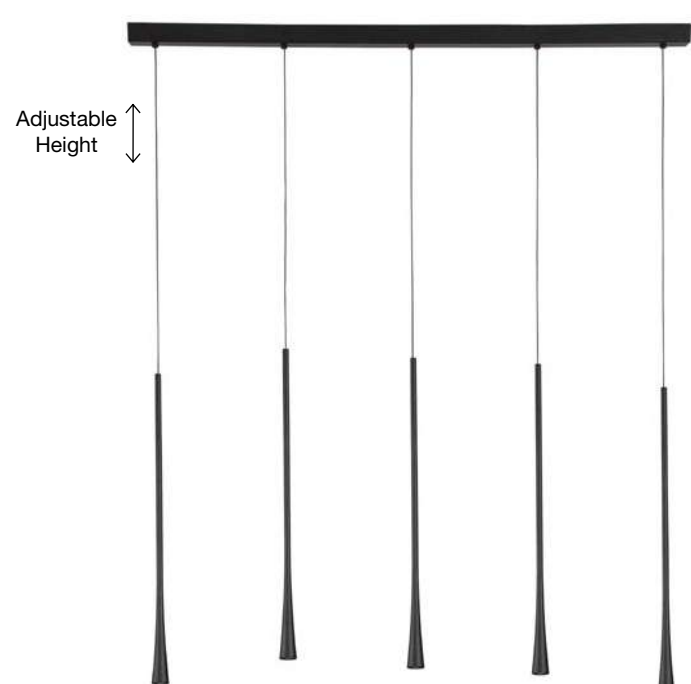

Adjustable Height

Adjustable Height

Adjustable Height

GOCCIO - 9102591
 Black Aluminium & Steel
 Black Fabric Wire
 LED 6 Watt 230 Volt
 226Lm 3000K IP20
 D: 3 H: 60 H2: 160 cm

GOCCIO - 9102592
 White Aluminium & Steel
 White Fabric Wire
 LED 6 Watt 230 Volt
 226Lm 3000K IP20
 D: 3 H: 60 H2: 160 cm