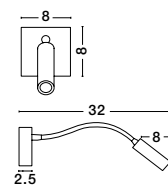

MADISON - 8128204

Black Aluminium
Adjustable
Switch On/Off
LED Samsung 3 Watt
190Lm 3000K IP20
L: 32 W: 8 H: 8 cm