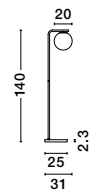

ALVAREZ - 9136702
Satin Gold Metal
& Black Marble
White Opal Glass
LED E27 1x12 Watt 230 Volt
Bulb Excluded IP20
Cable Length: 160 cm
L: 31 W: 25 H: 140 cm