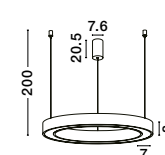

MORBIDO - 9345642
CCT Dimmable
Sandy Black Aluminium
& Acrylic
LED 59 Watt 230 Volt
4076Lm 2700K - 4000K IP20
Remote Control Included
D: 80 H: 200 cm

LED WARM WHITE NEUTRAL WHITE DRIVER INCL.