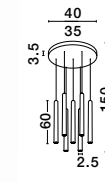

Adjustable Height

ULTRATHIN - 9184023

Sandy White Aluminium
LED 7x3 Watt 230 Volt
1260Lm 3000K IP20
D: 40 H: 150 cm

Adjustable Height

ULTRATHIN - 9184022

Sandy Black Aluminium
LED 3 Watt 230 Volt
180Lm 3000K IP20
D: 2.5 H1: 60 H2: 150 cm