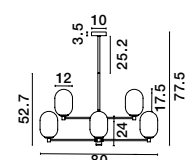

BALOR - 9009245

Brass Gold Metal
Gradient White Glass
LED G9 8x5 Watt 230 Volt
IP20 Bulb Excluded
Included Two parts Of Metal
25.2 cm Each Part
D: 80 H1: 52.7 H2: 77.5 cm