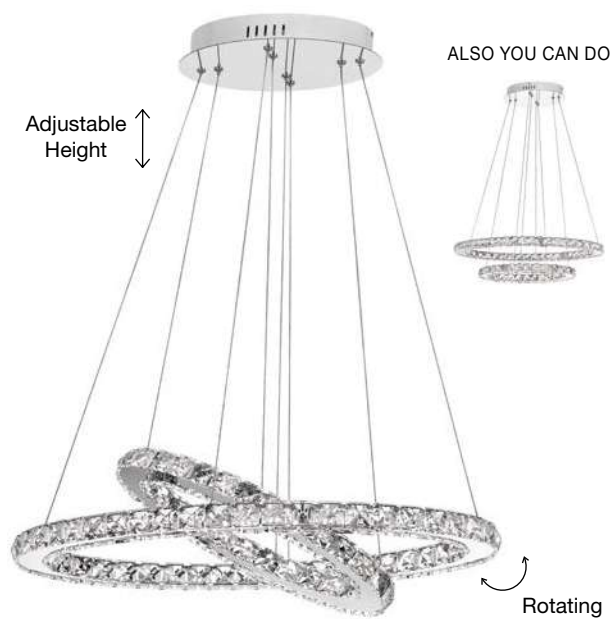

CR 98240801

MAGNOLIA - 9824078

Gold Aluminum & Crystal (96 pcs)
LED E14 5x5 Watt 230 Volt
IP20 Bulb Excluded
D: 40 H: 32.5 cm

CR 98240821

MAGNOLIA - 9824079

Gold Aluminum & Crystal (118 pcs)
LED E14 6x5 Watt 230 Volt
IP20 Bulb Excluded
D: 50 H: 35.5 cm