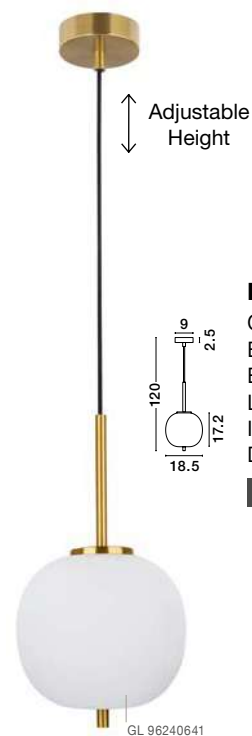

GL 96240611

LATO - 9624061

Opal Glass
Brass Gold Metal
Black Fabric Wire
LED E27 1x12 Watt 230 Volt
IP20 Bulb Excluded
D: 30 H: 23 H₂: 120 cm

GL 96240621

LATO - 9624062

Opal Glass
Brass Gold Metal
Black Fabric Wire
LED E27 1x12 Watt 230 Volt
IP20 Bulb Excluded
D: 22 H: 40 H₂: 120 cm

GL 96240631

LATO - 9624063

Opal Glass
Brass Gold Metal
Black Fabric Wire
LED E27 1x12 Watt 230 Volt
IP20 Bulb Excluded
D: 27 H: 40 H₂: 120 cm

GL 96240641

LATO - 9624064

Opal Glass
Brass Gold Metal
Black Fabric Wire
LED E14 1x5 Watt 230 Volt
IP20 Bulb Excluded
D: 18.5 H: 17.2 H₂: 120 cm

GL 96240651

LATO - 9624065

Opal Glass
Brass Gold Metal
Black Fabric Wire
LED E14 1x5 Watt 230 Volt
IP20 Bulb Excluded
D: 16.5 H: 20 H₂: 120 cm

GL 96240661

LATO - 9624066

Opal Glass
Brass Gold Metal
Black Fabric Wire
LED E14 1x5 Watt 230 Volt
IP20 Bulb Excluded
D: 15.8 H: 23 H₂: 120 cm