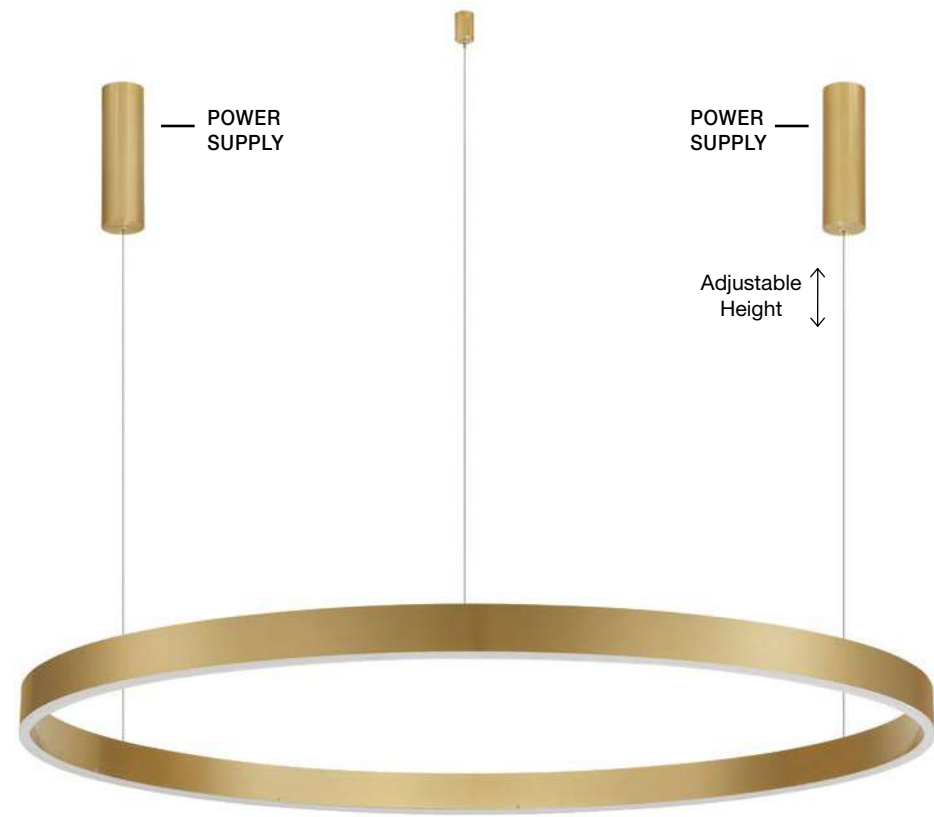

POWER SUPPLY

Adjustable Height

MOTIF - 9530202 · 3000K Triac Dimmable
9530220 · 2700-6000K Changing CCT & Dimming

Brass Gold Aluminium & Acrylic
LED 72 Watt 5250Lm
230 Volt IP20
D: 120 H: 250 cm

LED DRIVER INCL. CCT 2700-6000K

CONTROLLER - 9530224
Remote control for change CCT & Dimming

POWER SUPPLY

POWER SUPPLY

Adjustable Height

MOTIF - 9530205 · 3000K Triac Dimmable
9530223 · 2700-6000K Changing CCT & Dimming

Brass Gold Aluminium & Acrylic
LED 80 Watt 6000Lm
230 Volt IP20
D: 150 H: 250 cm

LED DRIVER INCL. CCT 2700-6000K