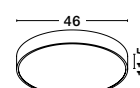

SOTTO - 9756723

CCT Dimmable

Sandy White Aluminium
& Acrylic
LED 40 Watt 220-240 Volt
1964Lm 2700-3500-5000K IP20
Included Remote Control
D: 46 H: 11.5 cm