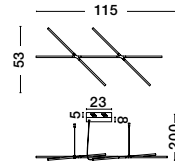

RACCIO - 9695214

Triac Dimmable
Brass Gold Metal & Acrylic
LED 27 Watt 230 Volt
1491Lm 3000K IP20
L: 115 W: 53 H: 200 cm