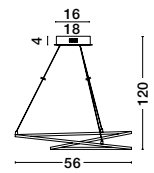

VIAREGGIO - 8101201

Chrome Aluminium & Acrylic
LED 28 Watt 230 Volt
2222Lm 3000K IP20
D: 56 H: 120 cm