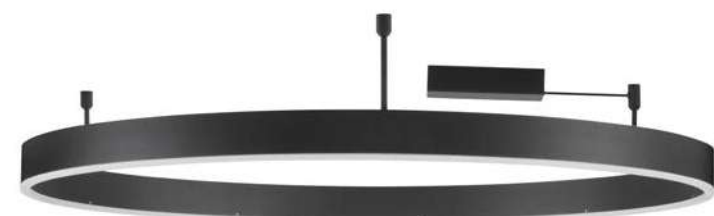

CONTROLLER - 9530224
 Remote control for
 change CCT & Dimming

MOTIF . 9063601

Triac Dimmable
Sandy Black Aluminium
& Acrylic
LED 46 Watt 230 Volt
3700Lm 3000K IP20
D: 60 W: 1.2 H: 18 cm

MOTIF . 9063604

Triac Dimmable
Sandy Black Aluminium
& Acrylic
LED 50 Watt 230 Volt
4166Lm 3000K IP20
D: 80 W: 1.2 H: 18 cm