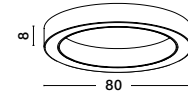

LED 48 Watt 230 Volt
3730Lm 2700K - 4000K IP20
Remote Control Included
D1: 60 D2: 46 H:8 cm

MORBIDO . 9345635

CCT Dimmable

Sandy White Aluminium
& Acrylic

LED 59 Watt 230 Volt
4283Lm 2700K - 4000K IP20
Remote Control Included
D1: 80 D2: 66 H: 8 cm