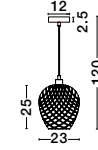

SCARLET - 9142499
Natural Bamboo
Black PVC Wire & Base
LED E27 1x12 Watt 230 Volt
IP20 Bulb Excluded
D: 23 H1: 25 H2: 120 cm