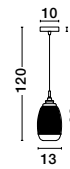

MOND - 9738212

Satin Gold Metal
Clear Glass
LED E14 1x5 Watt 230 Volt
IP20 Bulb Excluded
D: 13 H1: 29 H2: 120 cm