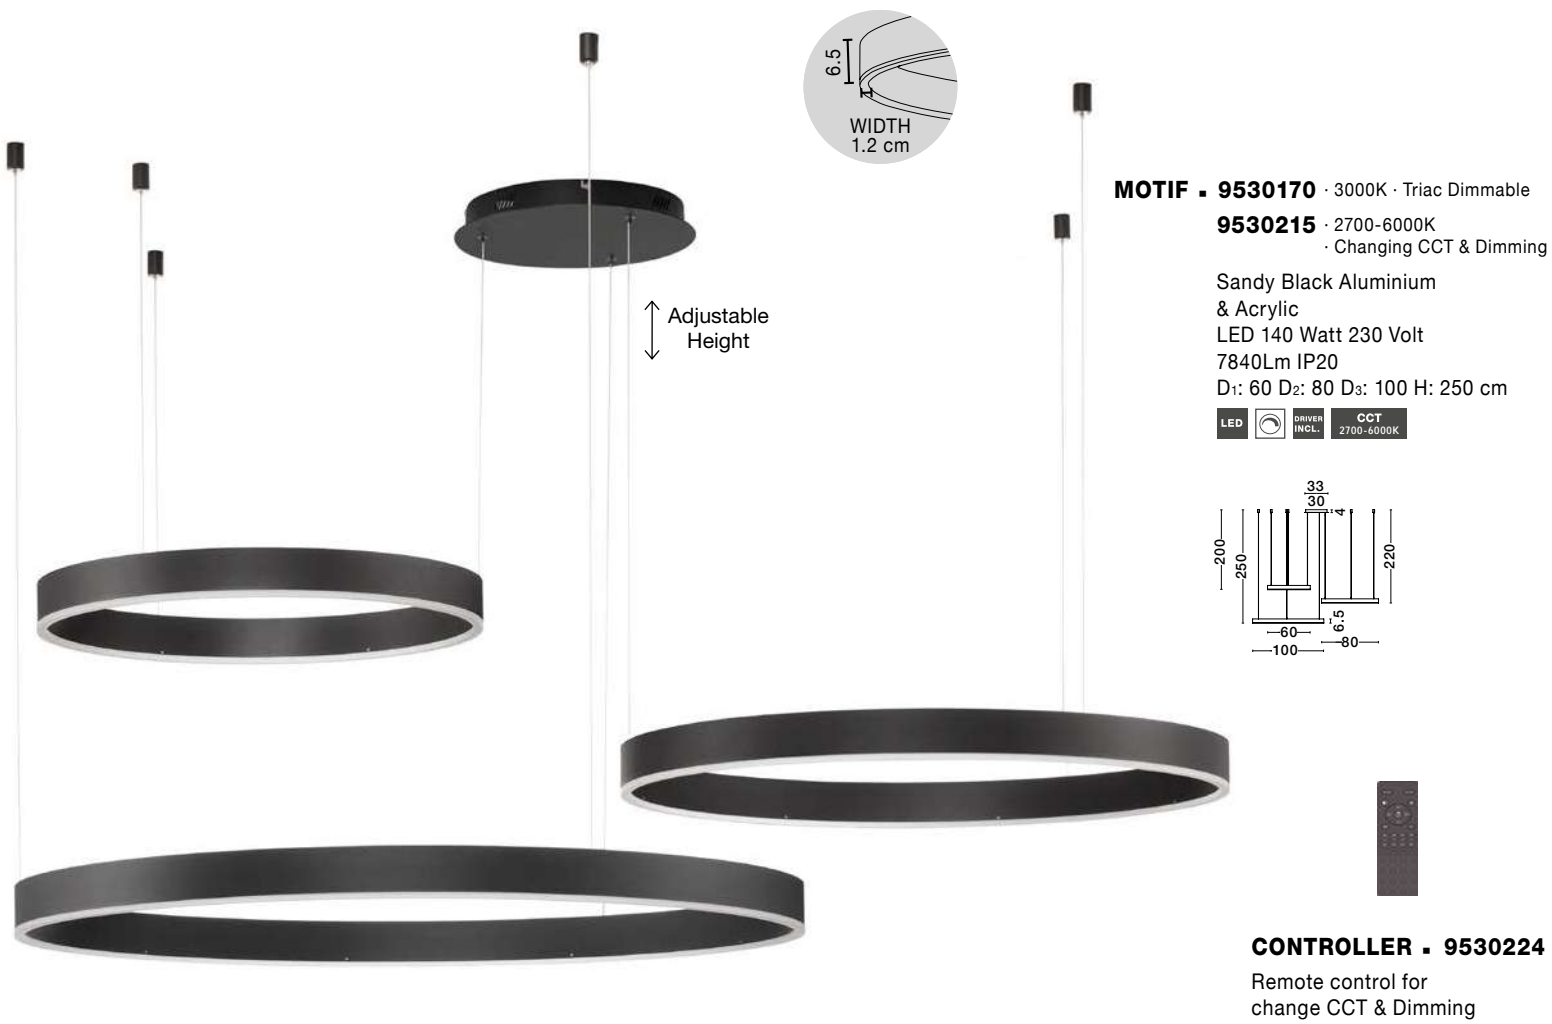

POWER SUPPLY

POWER SUPPLY

Adjustable Height

MOTIF . 9530204 - 3000K Triac Dimmable
9530222 - 2700-6000K Changing CCT & Dimming

Sandy Black Aluminium & Acrylic
 LED 80 Watt 6000Lm
 230 Volt IP20
 D: 150 H: 250 cm