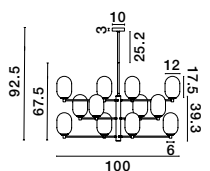

BALOR - 9009244

Brass Gold Metal
Gradient White Glass
LED G9 12x5 Watt 230 Volt
IP20 Bulb Excluded
Included Two parts Of Metal
25.2 cm Each Part
D: 100 H1: 67.5 H2: 92.5 cm