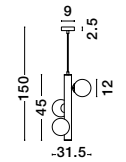

JAKLIN - 9724581

Opal Glass
Antique Brass Metal
Gold Fabric Wire
LED G9 3x5 Watt 230 Volt
IP20 Bulb Excluded
D: 31.5 H1: 45 H2: 150 cm

GL 97245821