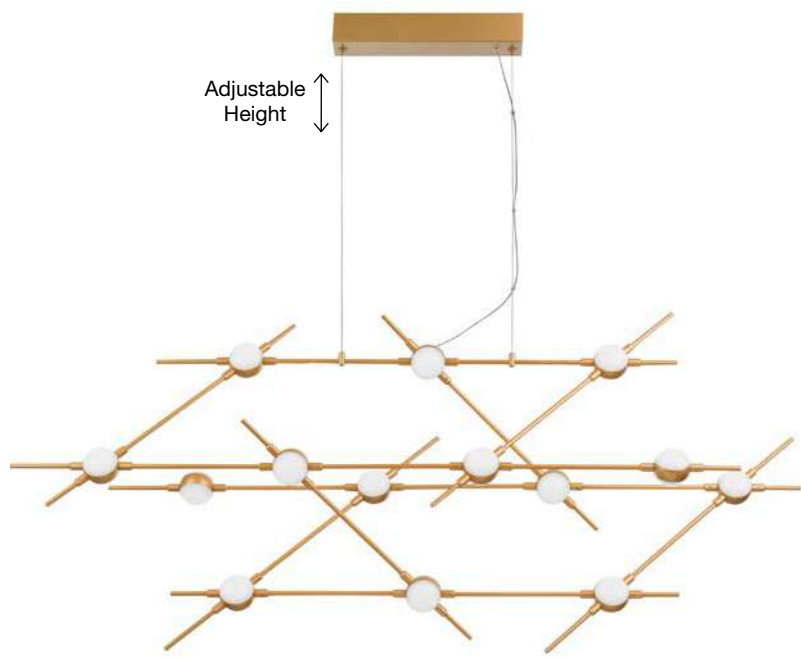

Adjustable Height

Adjustable Height

NEBULA - 9186807

Gold Copper
LED 34 Watt 230 Volt
2711Lm 3000K IP20
Led Chip: 84 Pcs
L: 108 W: 32 H: 120 cm

NEBULA - 9186902

Titanium Black Copper
LED 34 Watt 230 Volt
2711Lm 3000K IP20
Led Chip: 84 Pcs
L: 108 W: 32 H: 120 cm

NEBULA . 9695211
 Gold Copper
 LED 25 Watt 230 Volt
 2049Lm 3000K IP20
 Led Chip: 60 Pcs
 L: 84 W: 22 H: 110 cm

NEBULA . 9695212
 Gold Copper
 LED 25 Watt 230 Volt
 1634Lm 3000K IP20
 Led Chip: 60 Pcs
 D: 49 H: 150 cm

NEBULA . 9186900
 Titanium Black Copper
 LED 25 Watt 230 Volt
 2049Lm 3000K IP20
 Led Chip: 60 Pcs
 L: 84 W: 22 H: 110 cm

NEBULA . 9186901
 Titanium Black Copper
 LED 25 Watt 230 Volt
 1634Lm 3000K IP20
 Led Chip: 60 Pcs
 D: 49 H: 150 cm