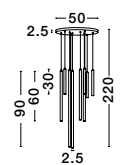

TRIMLE . 9287920

Sandy Black Aluminium & Acrylic
LED 3 Watt 230 Volt
271Lm 3000K IP20
D: 2.5 H: 50 Hz: 150 cm

TRIMLE . 9287921

Sandy Black Aluminium & Acrylic
LED 3 Watt 230 Volt
271Lm 3000K IP20
D: 2.5 H: 70 Hz: 150 cm

TRIMLE . 9287945

Triac Dimmable
Sandy Black Aluminium & Acrylic
LED 26 Watt 230 Volt
1861Lm 3000K IP20
D: 50 H: 220 cm

Adjustable Height

TRIMLE . 9287935

Sandy Black Aluminium & Acrylic
LED 21 Watt 230 Volt
1581Lm 3000K IP20
L: 100 W: 8 H: 180 cm