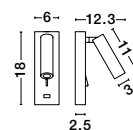

FUSE - 9170101

White Aluminium
Adjustable
Switch On/Off - USB Charger
LED Samsung 3 Watt
210Lm 3000K IP20
L: 6 W: 12.3 H: 18 cm