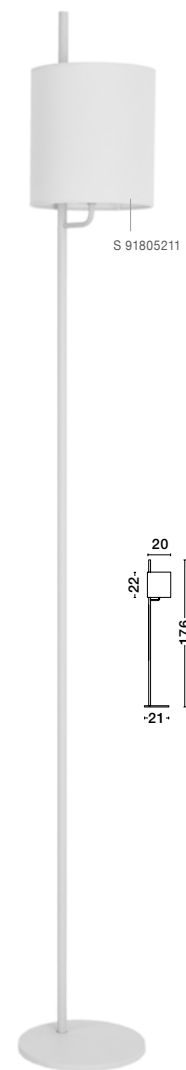

YAMA - 9180521

White Fabric Shade
& White Aluminium
Switch On/Off
LED E27 1x12 Watt 230 Volt
IP20 Bulb Excluded
Cable Length: 192 cm
D: 20 H: 22 H2: 176 cm