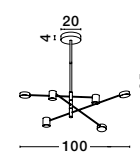

NORDIK - 9080121
Triac Dimmable
Black Aluminium
& Acrylic
LED 28 Watt 230 Volt
594Lm 3000K IP20
D: 100 H: 95 cm