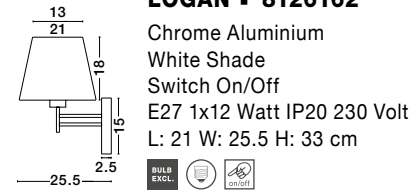

LOGAN - 8126162

Chrome Aluminium
White Shade
Switch On/Off
E27 1x12 Watt IP20 230 Volt
L: 21 W: 25.5 H: 33 cm