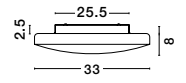

GL 61005231

IVI - 6100523

White Opal Glass
White Metal

LED E27 2x12 Watt 230 Volt
IP44 Bulb Excluded
D: 40 H: 8 cm

GL 61005221

IVI - 6100522

White Opal Glass
White Metal

LED E27 2x12 Watt 230 Volt
IP44 Bulb Excluded
D: 33 H: 8 cm