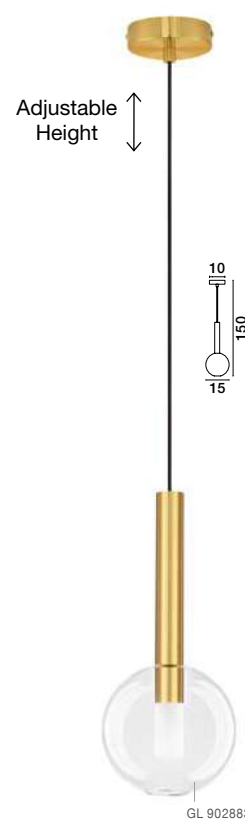

AMELIA - 9028832
Sandy Gold Metal
& Clear Glass
LED G9 1x5 Watt 230 Volt
IP20 Bulb Excluded
D: 15 H: 150 cm