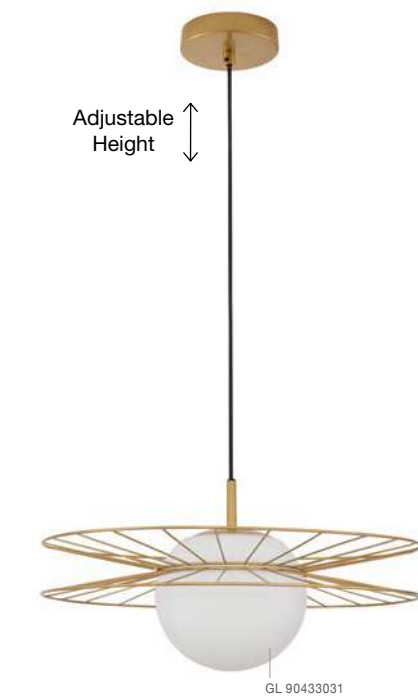

GL 90129221

JULIET . 9012922

Opal Glass
Brass Metal Base
LED E14 1x5 Watt 230 Volt
IP20 Bulb Excluded
L: 26 W: 10 H: 16 cm

Adjustable Height

GL 91912511

GRUS . 9191252

Matt Black Metal
Opal Glass
LED E27 1x12 Watt 230 Volt
IP20 Bulb Excluded
D: 25 H1: 56 H2: 120 cm