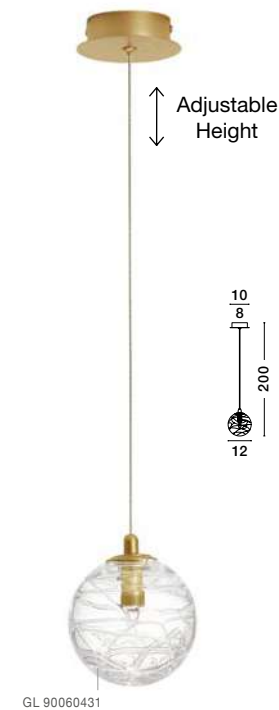

GL 91601911

KOVAC - 9160196
 Brass Gold Metal
 & Clear Structured Glass
 LED G9 6x5 Watt 230 Volt
 IP20 Bulb Excluded
 D: 35 H: 180 cm

GL 91601911

KOVAC - 9160195
 Brass Gold Metal
 & Clear Structured Glass
 LED G9 5x5 Watt 230 Volt
 IP20 Bulb Excluded
 L: 80 W: 10 H: 180 cm