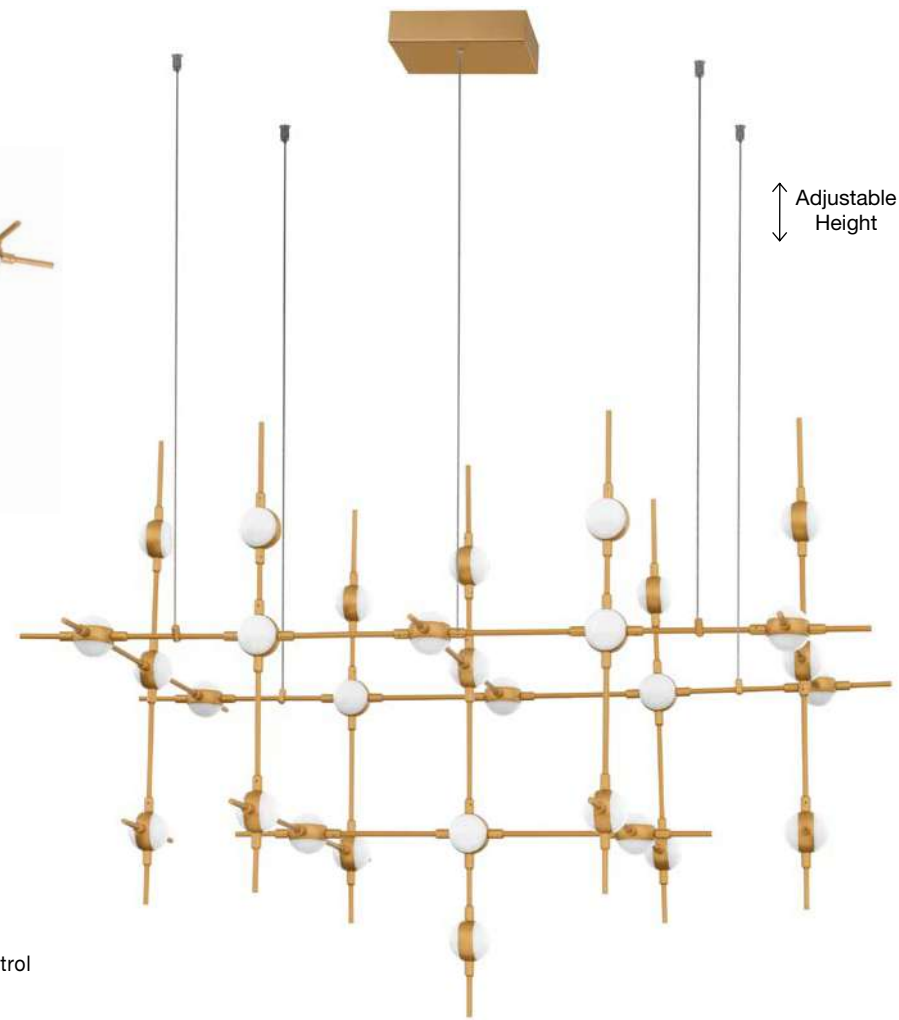

Gold Metal & Acrylic
 LED 24 Watt 230 Volt
 1567Lm 3000K IP20
 L: 51 W: 51 H: 14 cm

ATOMO - 9180610

Triac Dimmable
 Gold Metal & Acrylic
 LED 25 Watt 230 Volt
 1644Lm 3000K IP20
 L: 61 W: 52 H: 14 cm

ATOMO - 9180636

Triac Dimmable
 Gold Metal & Acrylic
 LED 100 Watt 230 Volt
 3898Lm 3000K IP20
 Included Remote Control
 L: 75 W: 69 H: 40.5 cm

ATOMO - 9180673

Gold Metal & Acrylic
 LED 9 Watt 230 Volt
 605Lm 3000K IP20
 L: 31 W: 3.5 H: 40 cm

ATOMO - 9180618
Triac Dimmable

Gold Metal & Acrylic
LED 51 Watt 230 Volt
2751Lm 3000K IP20
L: 75 W: 68 H: 36 cm

9180630
Included
Remote control

ATOMO - 9180630
Triac Dimmable

Gold Metal & Acrylic
LED 84 Watt 230 Volt
3805Lm 3000K IP20
Included Remote Control
L: 106 W: 58.5 H: 150 cm