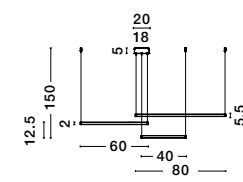

Adjustable Height

Rotating

LINE . 9117338

Sandy White Aluminium
& Acrylic
LED 38 Watt 230 Volt
1460Lm 3000K IP20
L: 130 W: 4.5 H: 150 cm

Adjustable Height

PURPLE - 9210314
 Triac Dimmable
 Gold Aluminium & Acrylic
 LED 80 Watt 230 Volt
 5600Lm 3000K IP20
 D: 130 H: 150 cm