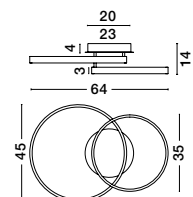

LEON - 8100282

Gold Leaf Aluminium & Acrylic

LED 42 Watt 230 Volt

3529Lm 3000K IP20

L: 64 W: 45 H: 14 cm