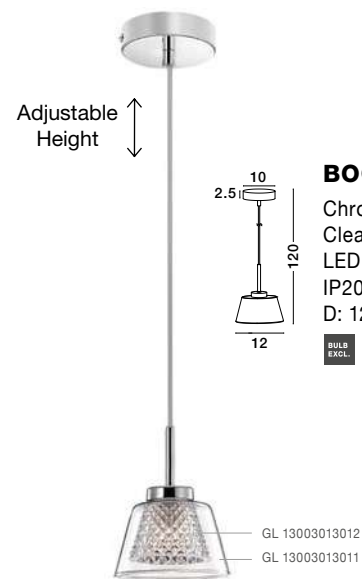

BOCCALE - 1300301301

Chrome Aluminium
Clear Glass
LED G9 1x5 Watt 230 Volt
IP20 Bulb Excluded
D: 12 H: 120 cm

GL 13003013012
GL 13003013011

BOCCALE - 1300301312

Chrome Aluminium
Clear Glass
LED G9 2x5 Watt 230 Volt
IP20 Bulb Excluded
D: 12 W: 12.6 H: 18 cm