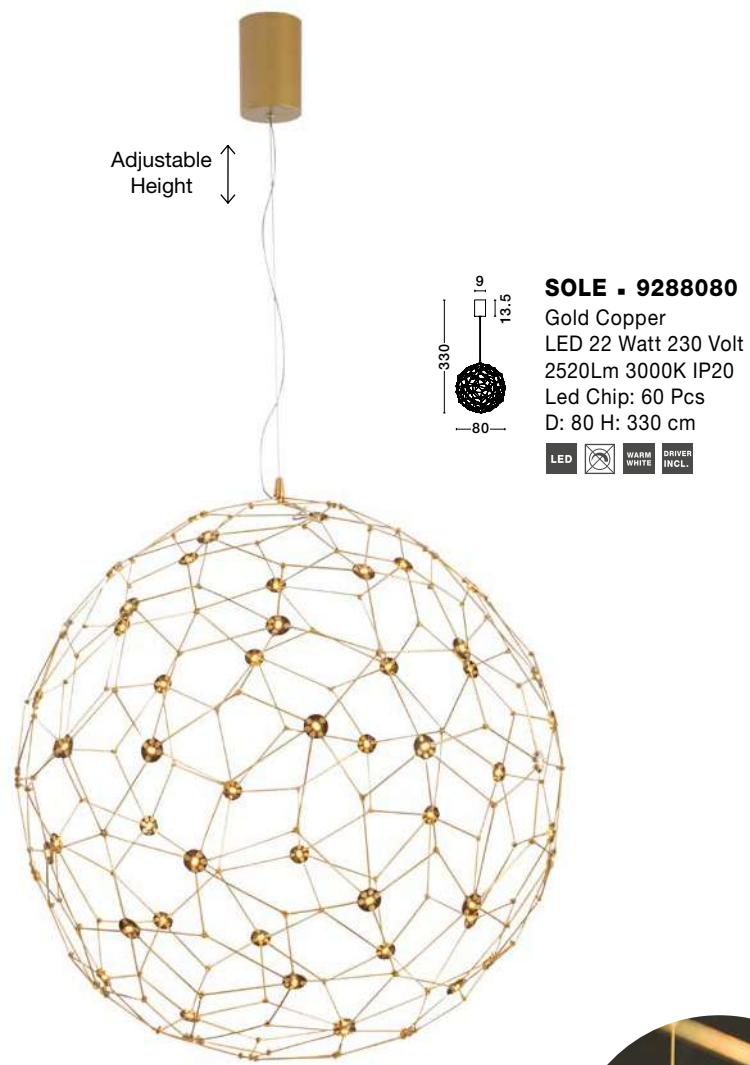

SOLE - 9288080

Gold Copper
LED 22 Watt 230 Volt
2520Lm 3000K IP20
Led Chip: 60 Pcs
D: 80 H: 330 cm

LED WARM WHITE DRIVER INCL.