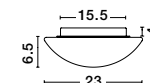

BREST - 832401

White Opal Glass & Metal
LED E27 1x12 Watt 230 Volt
IP44 Bulb Excluded
D: 23 H: 10.5 cm