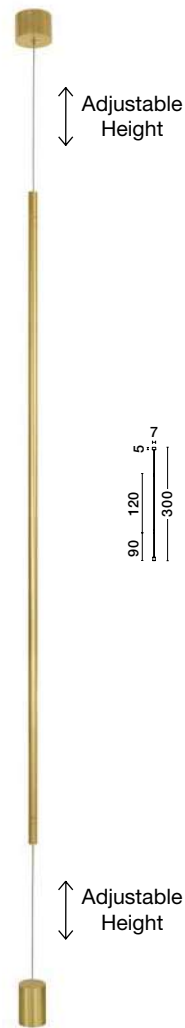

Adjustable Height

Adjustable Height

ELETTRA - 9088106

Brass Gold Aluminium
LED 20 Watt 230 Volt
698Lm 3000K IP20
D: 7 H1: 120 H2: 300 cm