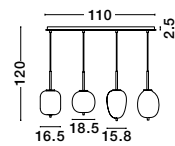

LATO - 96240981
Brass Gold Metal & Smoky Glass
Black Fabric Wire
LED E14 1x5 Watt 230 Volt
IP20 Bulb Excluded
D: 15.8 H: 120 cm

LATO - 9624083
Brass Gold Metal & Smoky Glass
Black Fabric Wire
LED E14 4x5 Watt 230 Volt
IP20 Bulb Excluded
L: 110 W: 18.5 H: 120 cm