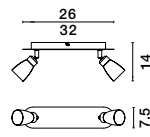

CONO - 668002

Matt White Aluminium
LED GU10 2x10 Watt 230 Volt
IP20 Bulb excluded
L: 25.5 W: 8 H: 19 cm