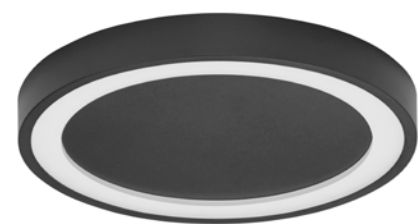

NODI - 9081220
Sandy Black Aluminium
& Acrylic
LED 30 Watt 230 Volt
1590Lm 3000K IP20
D: 45 H: 5 cm