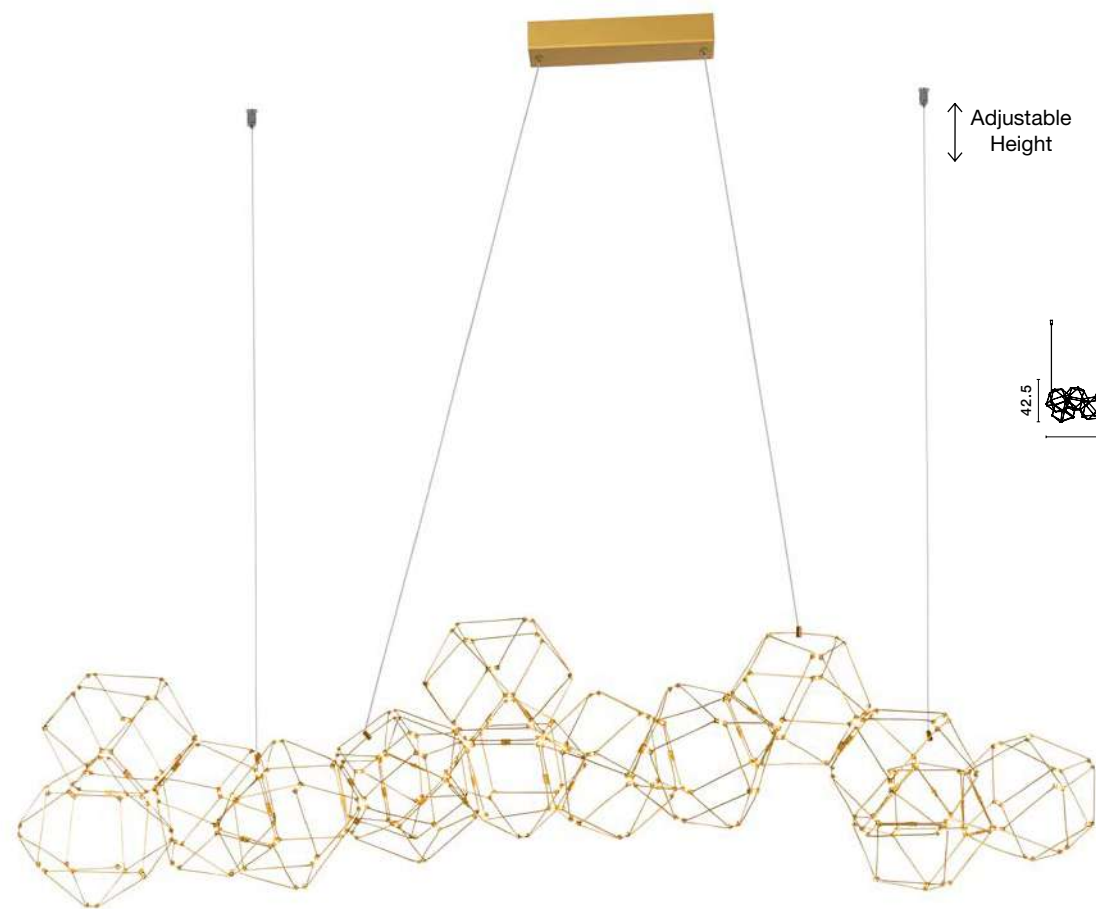

LED WARM WHITE DRIVER INCL.

SOLE - 9186002

Gold Copper
LED 21 Watt 230 Volt
2403Lm 3000K IP20
Led Chip: 60 Pcs
D: 40 H: 250 cm

LED WARM WHITE DRIVER INCL.

Adjustable Height

NEBULA - 9186814

Gold Copper
LED 58 Watt 230 Volt
3906Lm 3000K IP20
Led Chip: 168 Pcs
L: 163 W: 54 H: 120 cm

Adjustable Height

Adjustable Height

NEBULA - 9186807

Gold Copper
LED 34 Watt 230 Volt
2711Lm 3000K IP20
Led Chip: 84 Pcs
L: 108 W: 32 H: 120 cm

NEBULA - 9186902

Titanium Black Copper
LED 34 Watt 230 Volt
2711Lm 3000K IP20
Led Chip: 84 Pcs
L: 108 W: 32 H: 120 cm

NEBULA . 9695211
 Gold Copper
 LED 25 Watt 230 Volt
 2049Lm 3000K IP20
 Led Chip: 60 Pcs
 L: 84 W: 22 H: 110 cm

NEBULA . 9695212
 Gold Copper
 LED 25 Watt 230 Volt
 1634Lm 3000K IP20
 Led Chip: 60 Pcs
 D: 49 H: 150 cm

NEBULA . 9186900
 Titanium Black Copper
 LED 25 Watt 230 Volt
 2049Lm 3000K IP20
 Led Chip: 60 Pcs
 L: 84 W: 22 H: 110 cm

NEBULA . 9186901
 Titanium Black Copper
 LED 25 Watt 230 Volt
 1634Lm 3000K IP20
 Led Chip: 60 Pcs
 D: 49 H: 150 cm