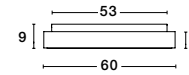

ET 93538521

RANDO THIN - 9353856
Triac Dimmable

Brushed Silver Aluminium
& Acrylic
LED 50 Watt 230 Volt
2864Lm 3000K IP20
D: 60 H: 9 cm

ET 93538521

RANDO THIN - 9353855
Triac Dimmable

Brushed Coffee Aluminium
& Acrylic
LED 50 Watt 230 Volt
2864Lm 3000K IP20
D: 60 H: 9 cm