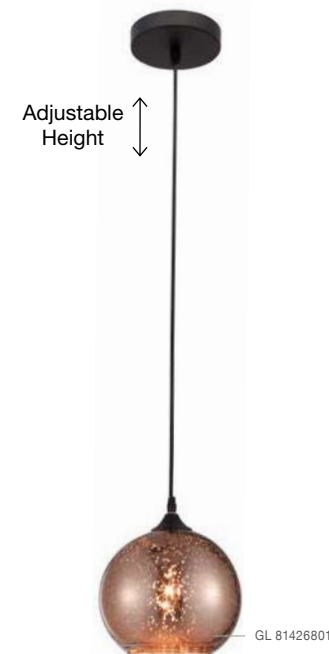

MAYAN - 9988103
Chrome Metal
Smoky Gray Glass
LED E27 1x12 Watt 230 Volt
IP20 Bulb Excluded
D: 30 H: 53 H2: 120 cm

MAYAN - 9988105
Matt Black Metal
Copper Glass
LED E27 1x12 Watt 230 Volt
IP20 Bulb Excluded
D: 30 H: 53 H2: 120 cm