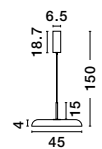

Sandy White Aluminium
& Acrylic
LED 40 Watt 220-240 Volt
2541Lm IP20
Remote Control Included
D: 45 H: 150 cm

LINUS . 9005649 · 3000K Triac Dimmable
9005660 · 2700-4000K CCT Dimmable