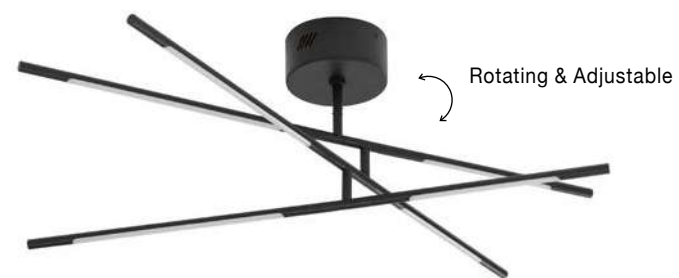

ALSO YOU CAN DO

Two Options Of Height
 81 - 52.5 cm

Rotating & Adjustable

RACCIO - 9180780
 Triac Dimmable
 Black Metal & Acrylic
 LED 48 Watt 230 Volt
 3633Lm 3000K IP20
 Included Two parts
 Of Metal 33 & 43 cm
 L: 84 W: 80 H: 81 cm