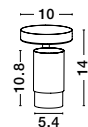

POGNO - 9111432

Sandy Black & Gold Aluminium
LED GU10 1x10 Watt 220-240 Volt
IP20 Bulb Excluded
D: 5.4 H: 14 cm