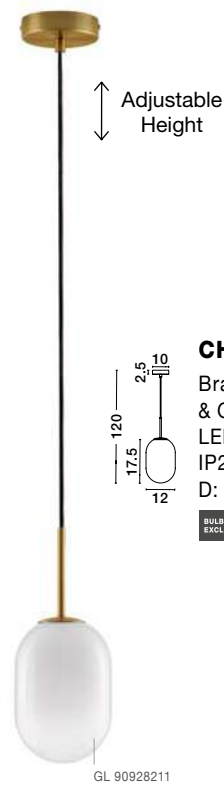

CHRYSI - 9092821
Brass Gold Metal
& Gradient White Glass
LED G9 1x5 Watt 230 Volt
IP20 Bulb Excluded
D: 12 H: 120 cm

GL 90928211