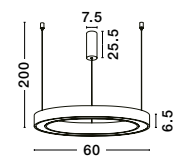

STING - 9558604
Triac Dimmable
Sandy Black Aluminium
& Acrylic
LED 50 Watt 230 Volt
2968Lm 3000K IP20
D: 80 H: 200 cm