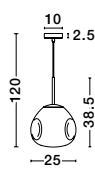

LAVA - 9190402

Chrome Metal
Handmade Chrome Glass
LED E27 1x12 Watt 230 Volt
IP20 Bulb Excluded
D: 25 H1: 38.5 H2: 120 cm