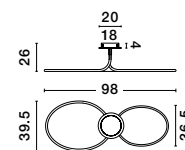

ALSO YOU CAN DO

Adjustable

EMIL - 9349063
 Triac Dimmable
 Sandy Black Aluminium
 & Acrylic
 LED 30 Watt 230 Volt
 2300Lm 3000K IP20
 D: 45 W: 35 H: 21.5 cm

ALSO YOU CAN DO

Adjustable

EMIL - 9349062
 Triac Dimmable
 Sandy White Aluminium
 & Acrylic
 LED 30 Watt 230 Volt
 2300Lm 3000K IP20
 D: 45 W: 35 H: 21.5 cm