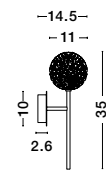

MIRANO - 9960271

Clear Structured Glass
& Brass Gold Steel
LED G9 1x5 Watt 230 Volt
IP20 Bulb Excluded
D: 11 W: 14.5 H: 35 cm