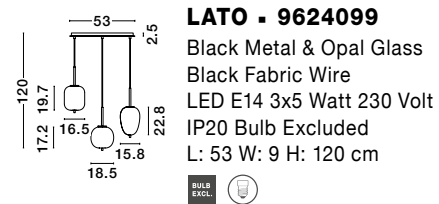

Adjustable Height

GL 96240661

LATO - 9624076

Black Metal & Opal Glass
Black Fabric Wire
LED E14 1x5 Watt 230 Volt
IP20 Bulb Excluded
D: 15.8 H: 120 cm

LATO - 9624078
 Black Metal & Opal Glass
 Black Fabric Wire
 LED E14 3x5 Watt 230 Volt
 IP20 Bulb Excluded
 D: 30 H: 120 cm