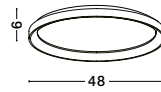

PERTINO · 9853673 · 3000K Triac Dimmable
9345682 · 2700K Triac Dimmable

Sandy White Aluminium
& Acrylic
LED 40 Watt 230 Volt
2554Lm IP20
D: 48 H: 6 cm