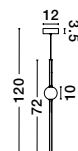

ACROBAT - 9695256

Black & Gold Aluminium
Opal Glass
LED 19 Watt 230 Volt
1131Lm 3000K IP20
D: 12 H: 120 cm