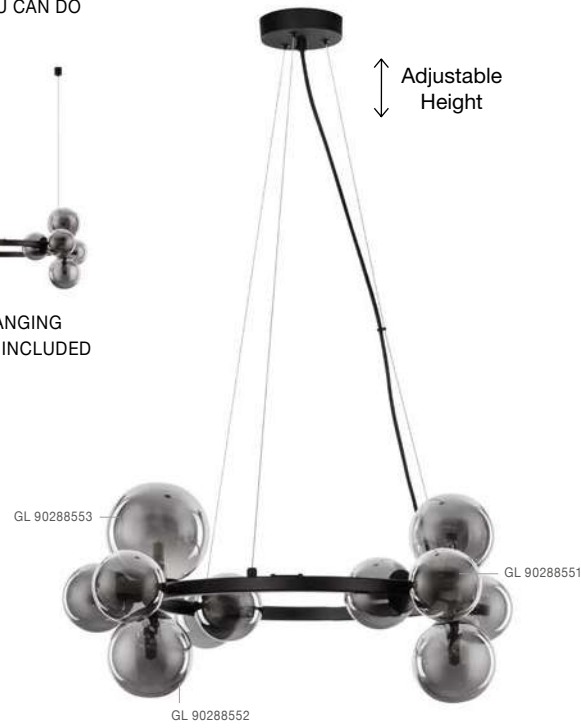

ALSO YOU CAN DO

BOTH HANGING SYSTEM INCLUDED

ODILLIA - 9028855
Matt Black Metal & Smoky Glass
LED G9 11x6 Watt 230 Volt
IP20 Bulb Excluded
Two Ways Of Mounting
D: 65 H: 120 cm