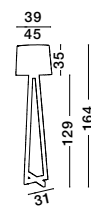

ALMA - 40202

Natural Wood
Sand White Shade
Black Fabric Wire
LED E27 1x12 Watt 230 Volt
IP20 Bulb Excluded
Cable Length: 200 cm
L: 31 H: 35 Hz: 164 cm

S 402021

S 602021

LE ROY - 9050165

White Fabric Shade
Natural Wood Base
LED E27 1x12 Watt 230 Volt
IP20 Bulb Excluded
Cable Length: 150 cm
D: 50 W: 43.5 H: 145 cm

ALMA - 60202

Natural Wood
Sand White Shade
Black Fabric Wire
LED E27 1x12 Watt 230 Volt
IP20 Bulb Excluded
Cable Length: 180 cm
L: 38 H: 34 Hz: 167 cm