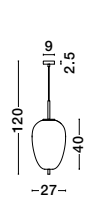

LATO - 9624063

Opal Glass
Brass Gold Metal
Black Fabric Wire
LED E27 1x12 Watt 230 Volt
IP20 Bulb Excluded
D: 27 H: 40 H₂: 120 cm