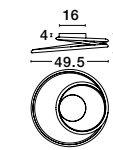

LIVORNO - 8107402

Chrome Aluminium & Acrylic
LED 29 Watt 230 Volt
2010Lm 3000K IP20
D: 45 H: 120 cm

SEVILLE - 81007601

Chrome Aluminium & Acrylic
LED 38 Watt 230 Volt
2650Lm 3000K IP20
L: 90 H: 120 cm

ALSO YOU CAN DO