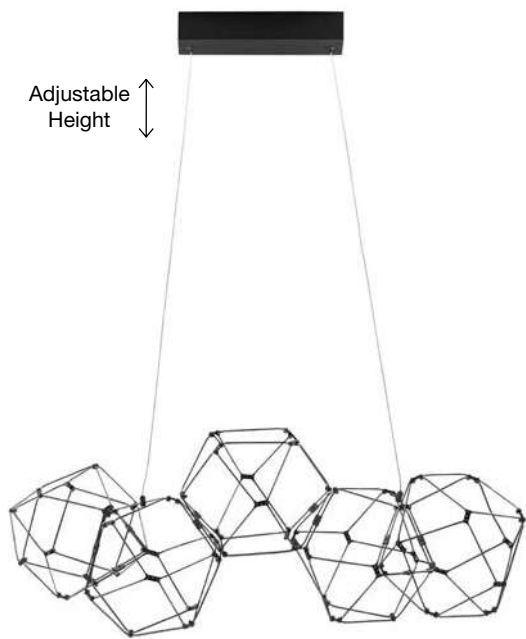

Adjustable Height

Adjustable Height

NEBULA - 9186807

Gold Copper
LED 34 Watt 230 Volt
2711Lm 3000K IP20
Led Chip: 84 Pcs
L: 108 W: 32 H: 120 cm

NEBULA - 9186902

Titanium Black Copper
LED 34 Watt 230 Volt
2711Lm 3000K IP20
Led Chip: 84 Pcs
L: 108 W: 32 H: 120 cm

NEBULA . 9695211
 Gold Copper
 LED 25 Watt 230 Volt
 2049Lm 3000K IP20
 Led Chip: 60 Pcs
 L: 84 W: 22 H: 110 cm

NEBULA . 9695212
 Gold Copper
 LED 25 Watt 230 Volt
 1634Lm 3000K IP20
 Led Chip: 60 Pcs
 D: 49 H: 150 cm

NEBULA . 9186900
 Titanium Black Copper
 LED 25 Watt 230 Volt
 2049Lm 3000K IP20
 Led Chip: 60 Pcs
 L: 84 W: 22 H: 110 cm

NEBULA . 9186901
 Titanium Black Copper
 LED 25 Watt 230 Volt
 1634Lm 3000K IP20
 Led Chip: 60 Pcs
 D: 49 H: 150 cm