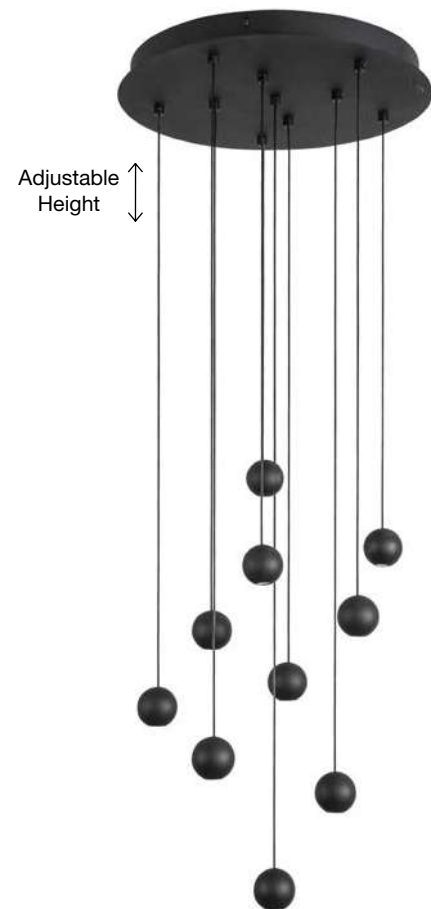

NOCCI - 9303952

Black Aluminium
Black Fabric Wire
LED 48 Watt 230 Volt
1902Lm 3000K IP20
D: 40.5 H: 150 cm