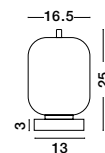

LATO - 9624086

Brass Gold Metal
& Opal Glass
LED E14 1x5 Watt 230 Volt
IP20 Bulb Excluded
Cable Length: 160 cm
D: 16.5 H: 25 cm