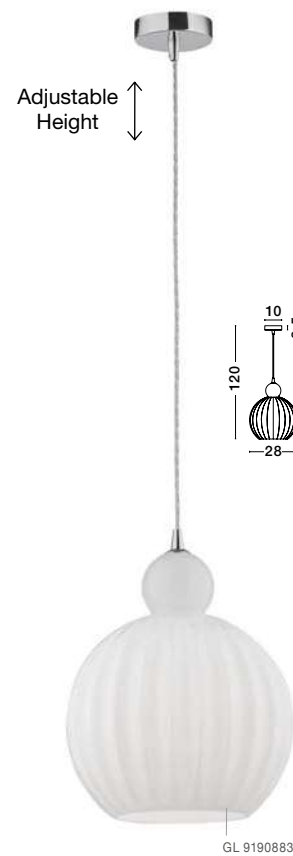

ICE - 9260235
Gradient White Colour
Glass & White Metal
LED G9 5x5 Watt 230 Volt
IP20 Bulb Excluded
L: 84 W: 12 H: 180 cm

ODELL - 9190883
Chrome Aluminium
Opal Glass
LED E27 1x12 Watt 230 Volt
IP20 Bulb Excluded
D: 28 H1: 35.9 H2: 120 cm

GL 91908831