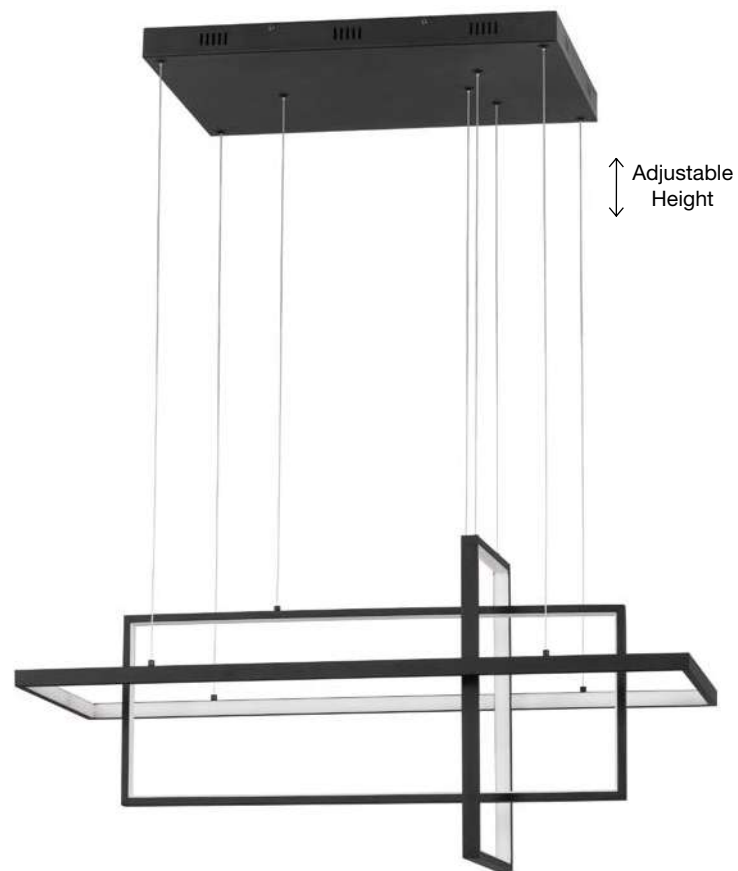

Adjustable
Height

X-LINE - 9060910

Triac Dimmable

Sandy White Aluminium
& Acrylic
LED 40 Watt 230V
1428Lm 3000K IP20
L: 100 W: 8 H: 120 cm

CLEA - 9756719 · Changing CCT & Dimming
(2700-3500-5000K)

Sandy Black Aluminium
& Acrylic
LED 59 Watt 220-240 Volt
2129Lm IP20
Included Remote Control
L: 80 W: 38 H: 120 cm