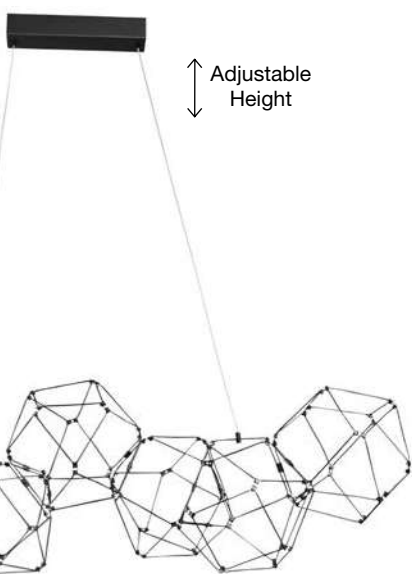

LED WARM WHITE DRIVER INCL.

SOLE - 9186002

Gold Copper
LED 21 Watt 230 Volt
2403Lm 3000K IP20
Led Chip: 60 Pcs
D: 40 H: 250 cm

LED WARM WHITE DRIVER INCL.

Adjustable Height

NEBULA - 9186814

Gold Copper
LED 58 Watt 230 Volt
3906Lm 3000K IP20
Led Chip: 168 Pcs
L: 163 W: 54 H: 120 cm

Adjustable Height

Adjustable Height

NEBULA - 9186807

Gold Copper
LED 34 Watt 230 Volt
2711Lm 3000K IP20
Led Chip: 84 Pcs
L: 108 W: 32 H: 120 cm

NEBULA - 9186902

Titanium Black Copper
LED 34 Watt 230 Volt
2711Lm 3000K IP20
Led Chip: 84 Pcs
L: 108 W: 32 H: 120 cm

NEBULA . 9695211
 Gold Copper
 LED 25 Watt 230 Volt
 2049Lm 3000K IP20
 Led Chip: 60 Pcs
 L: 84 W: 22 H: 110 cm

NEBULA . 9695212
 Gold Copper
 LED 25 Watt 230 Volt
 1634Lm 3000K IP20
 Led Chip: 60 Pcs
 D: 49 H: 150 cm