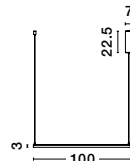

ETERNA - 9990732

Triac Dimmable
Sandy Black Aluminium
& Acrylic
LED 50 Watt 230 Volt
3818Lm 3000K IP20
L: 100 H: 120 cm