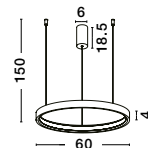

PERRINE - 9345617

Triac Dimmable
Sandy White Aluminium
& Acrylic
LED 40 Watt 230 Volt
2800Lm 3000K IP20
D: 60 H: 150 cm