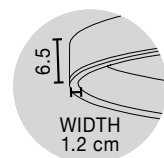

CONTROLLER - 9530224

Remote control for change CCT & Dimming