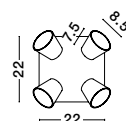

Rotating
& Adjustable

BIAGIO - 9155361

Sandy White Metal
LED 6 Watt 230 Volt
310Lm 3000K IP20
L: 10 W: 15 H: 11 cm

Rotating
& Adjustable

BIAGIO - 9155362

Sandy White Metal
LED 2x6 Watt 230 Volt
620Lm 3000K IP20
L: 30 W: 8 H: 16 cm

Rotating
& Adjustable

BIAGIO - 9155363

Sandy White Metal
LED 4x6 Watt 230 Volt
1240Lm 3000K IP20
L: 22 W: 22 H: 16 cm