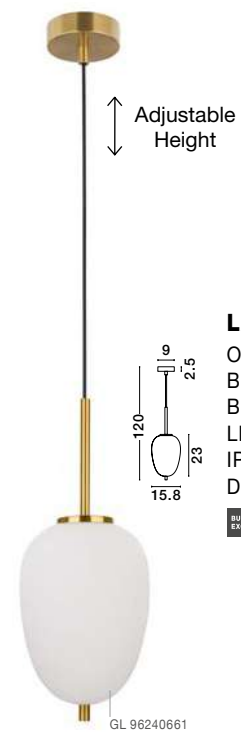

LATO - 9624065

Opal Glass
Brass Gold Metal
Black Fabric Wire
LED E14 1x5 Watt 230 Volt
IP20 Bulb Excluded
D: 16.5 H: 20 H₂: 120 cm

GL 96240661

LATO - 9624066

Opal Glass
Brass Gold Metal
Black Fabric Wire
LED E14 1x5 Watt 230 Volt
IP20 Bulb Excluded
D: 15.8 H: 23 H₂: 120 cm