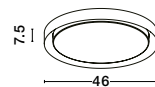

TROY - 9053592

Triac Dimmable

Matt Black Metal
& Acrylic Diffuser
LED 40 Watt 230 Volt
2200Lm 3000K IP20
D: 46 H: 7.5 cm