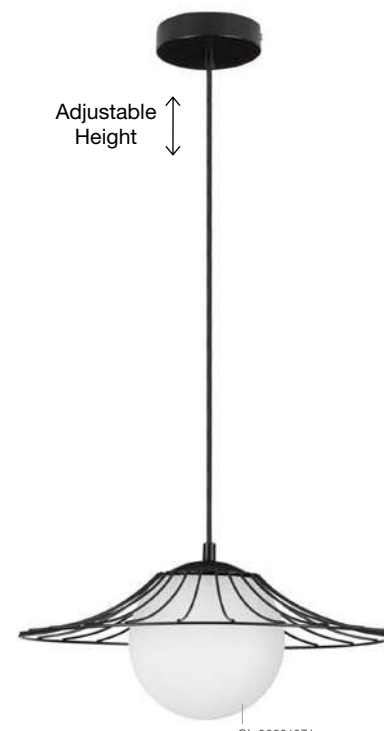

GL 96201271

FLY - 9620126

Matt Black Metal
& Opal Glass
LED E27 1x12 Watt 230 Volt
IP20 Bulb Excluded
D: 36 H: 115 cm