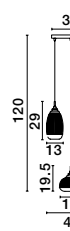

GL 97382121

MOND - 9738212

Satin Gold Metal
Clear Glass
LED E14 1x5 Watt 230 Volt
IP20 Bulb Excluded
D: 13 H1: 29 H2: 120 cm

GL 97382101

MOND - 9738210

Satin Gold Metal
Clear Glass
LED E14 1x5 Watt 230 Volt
IP20 Bulb Excluded
D: 15 H1: 24 H2: 120 cm

GL 97382111

MOND - 9738211

Satin Gold Metal
Clear Glass
LED E14 1x5 Watt 230 Volt
IP20 Bulb Excluded
D: 18 H1: 19.5 H2: 120 cm

GL 97382101

GL 97382121

GL 97382111

MOND - 9731214

Satin Gold Metal
Clear Glass
LED E14 3x5 Watt 230 Volt
IP20 Bulb Excluded
D: 49 H: 120 cm