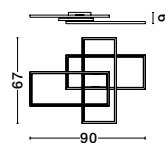

BILBAO . 9508432

Triac Dimmable
Gold Leaf Aluminium
& Acrylic
LED 55 Watt 230 Volt
3550Lm 3000K IP20
L: 90 W: 67 H: 9 cm