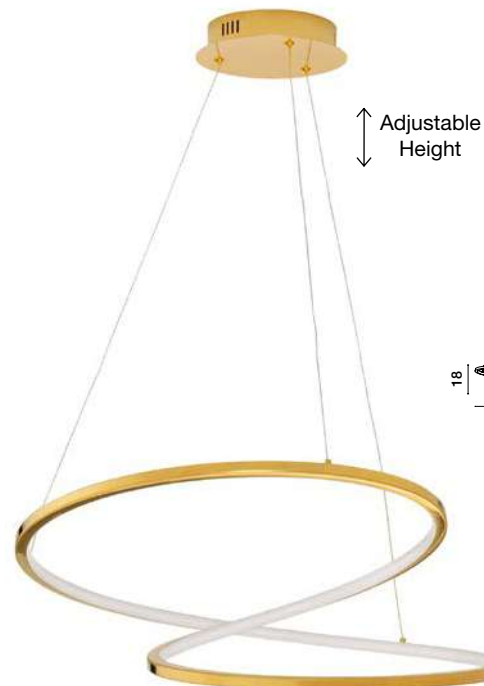

VIAREGGIO - 8101202

White Aluminium & Acrylic
LED 28 Watt 230 Volt
2222Lm 3000K IP20
D: 56 H: 120 cm

VIAREGGIO - 8101201

Chrome Aluminium & Acrylic
LED 28 Watt 230 Volt
2222Lm 3000K IP20
D: 56 H: 120 cm

GIRISH - 9248109

Triac Dimmable
Gold Stainless Steel
& Acrylic
LED 41 Watt 230 Volt
2000Lm 3000K IP20
D: 60 H: 120 cm