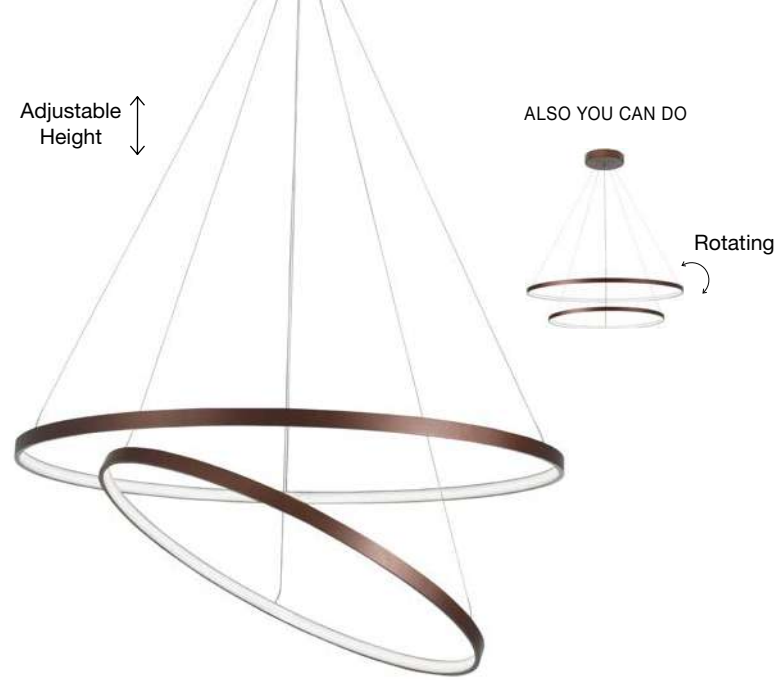

DEA - 17222001 · Not Dimmable
17222001 D · Triac Dimmable
Matt White Aluminium & Acrylic
LED 130 Watt 230 Volt
6820Lm 3000K IP20
D: 80 H: 120 cm

LED WARM WHITE DRIVER INCL.

DEA - 17222002 · Not Dimmable
17222002 D · Triac Dimmable
Matt White Aluminium & Acrylic
LED 75 Watt 230 Volt
5260Lm 3000K IP20
D: 60 H: 120 cm

LED WARM WHITE DRIVER INCL.