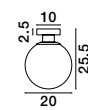

VITA - 9028840
Sandy Gold Metal
& Gradient White Glass
LED E27 1x12 Watt 230 Volt
IP20 Bulb Excluded
D: 20 H: 25.5 cm