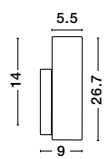

IP54

GL 99532023
CORB - 9953203
 Sandy Black Aluminium & Opal Glass
 LED E14 1x5 Watt 230 Volt
 IP44 Bulb Excluded
 L: 5 W: 7.5 H: 21.5 cm

MILEY - 9202262
 Sandy Black Aluminium & Glass
 LED 6 Watt 230 Volt
 397Lm 3000K IP54
 Light Up & Down
 L: 7.4 W: 7.4 H: 13.6 cm