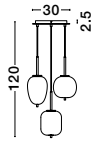

LATO - 9624068

Opal Glass
Brass Gold Metal
Black Fabric Wire
LED E14 3x5 Watt 230 Volt
IP20 Bulb Excluded
D: 30 H: 120 cm

96240851