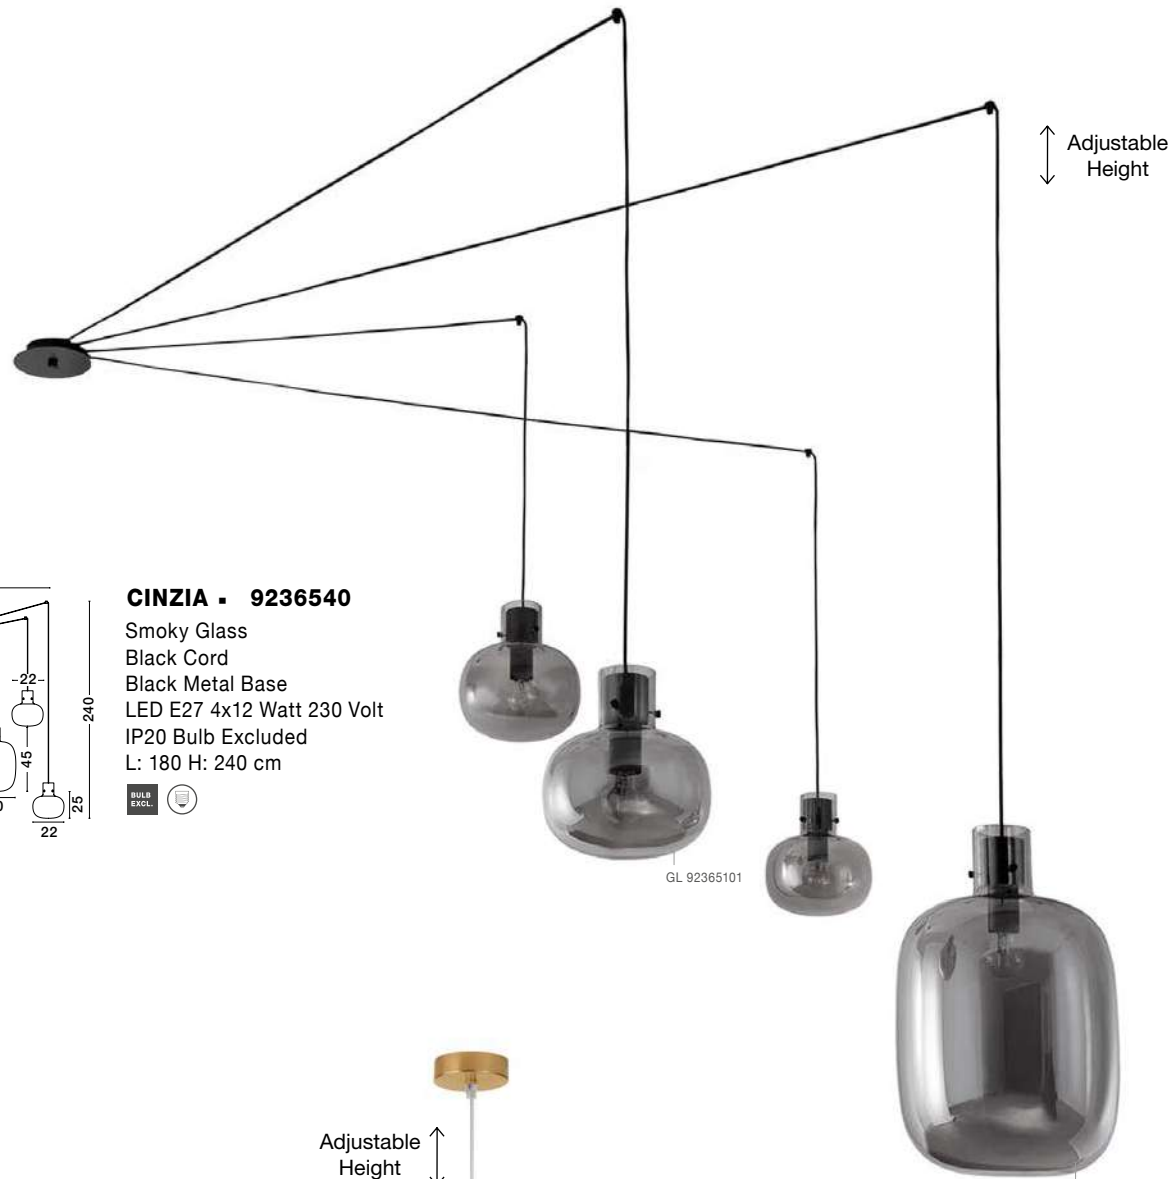

CINZIA - 9236640
 Champagne Glass
 White Cord
 Brass Gold Metal
 LED E27 1x12 Watt 230 Volt
 IP20 Bulb Excluded
 D: 30 H1: 45 H2: 198 cm

CINZIA - 9236650
 Champagne Glass
 White Cord
 Brass Gold Metal
 LED E27 1x12 Watt 230 Volt
 IP20 Bulb Excluded
 D: 22 H1: 25 H2: 178 cm