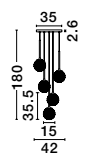

MIRANO - 9260212

Clear Structured Glass & Brass Gold Steel
LED G9 5x5 Watt 230 Volt
IP20 Bulb Excluded
D: 42 H: 180 cm