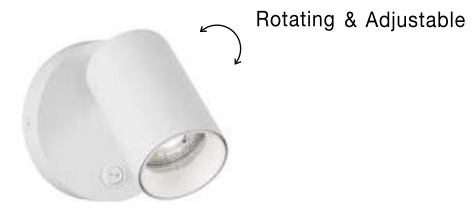

Rotating & Adjustable

NET - 9011921

Sandy White Aluminium
Switch On/Off
LED GU10 1x10 Watt IP20
220-240 Volt Bulb Excluded
D: 5.7 H: 9 H2: 10.5 cm