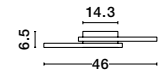

BILBAO - 8160162

White Aluminium
& Acrylic
LED 25 Watt 230 Volt
1600Lm 3000K IP20
L: 46 W: 46 H: 6.5 cm