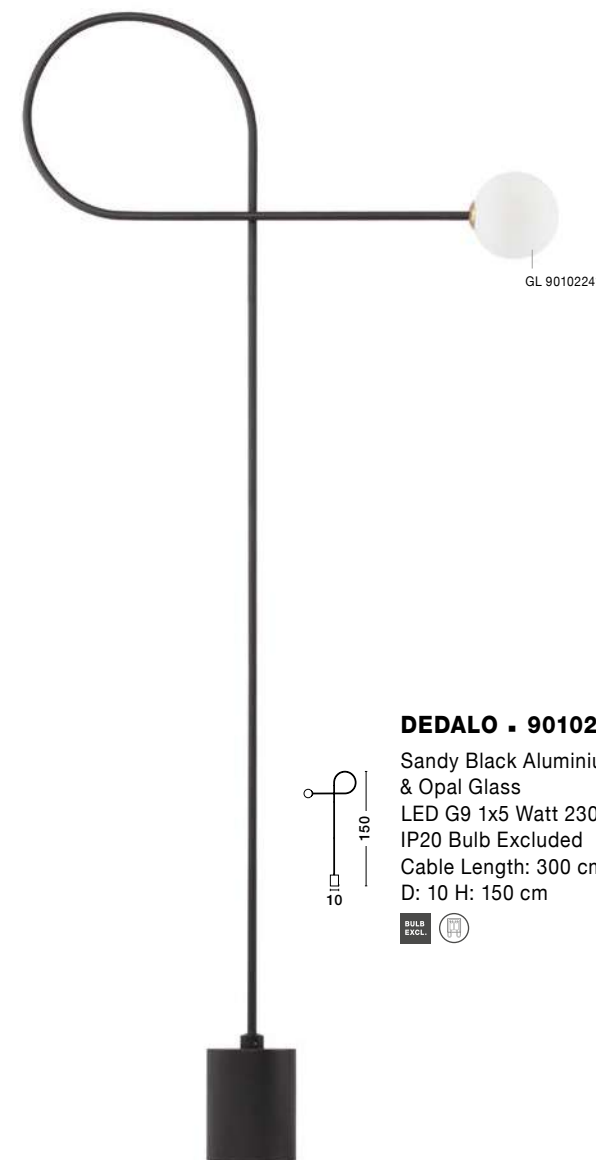

07

floor & table lamps

VOICE - 9061429

Sandy Black Aluminium
& Acrylic
LED 12 Watt 220 Volt
960Lm 3000K IP20
Cable Length: 190 cm
L: 192 W: 12 H: 20-250 cm

GL 90102241

DEDALO - 9010223

Sandy Black Aluminium
& Opal Glass
LED G9 1x5 Watt 230 Volt
IP20 Bulb Excluded
Cable Length: 150 cm
D: 10 H: 63.8 cm