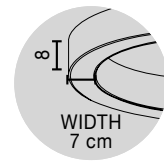

LED 48 Watt 230 Volt
3730Lm 2700K - 4000K IP20
Remote Control Included
D1: 60 D2: 46 H:8 cm

MORBIDO . 9345635

CCT Dimmable

Sandy White Aluminium
& Acrylic

LED 59 Watt 230 Volt
4283Lm 2700K - 4000K IP20
Remote Control Included
D1: 80 D2: 66 H: 8 cm