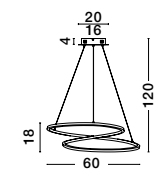

GIRISH - 9248109

Triac Dimmable
Gold Stainless Steel
& Acrylic
LED 41 Watt 230 Volt
2000Lm 3000K IP20
D: 60 H: 120 cm