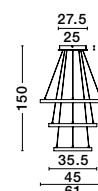

Adjustable Height

Rotating

LEON - 9501430

Triac Dimmable

Gold Leaf Aluminium & Acrylic

LED 83 Watt 230 Volt

5597Lm 3000K IP20

D1: 61 D2: 45 D3: 35.5 H: 150 cm

WIDTH
1.2 cm

Adjustable Height

Rotating

LEON - 8100281

Gold Leaf Aluminium & Acrylic

LED 67 Watt 230 Volt

3643Lm 3000K IP20

D1: 60 D2: 44 H: 150 cm

LEON - 8100282

Gold Leaf Aluminium & Acrylic

LED 42 Watt 230 Volt

3529Lm 3000K IP20

L: 64 W: 45 H: 14 cm

LEON - 9512110

Gold Leaf Aluminium & Acrylic

LED 23 Watt 230 Volt

1760Lm 3000K IP20

D: 29 H: 143 cm