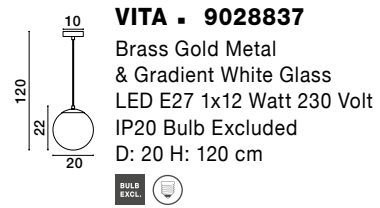

VITA - 9028837
Brass Gold Metal
& Gradient White Glass
LED E27 1x12 Watt 230 Volt
IP20 Bulb Excluded
D: 20 H: 120 cm