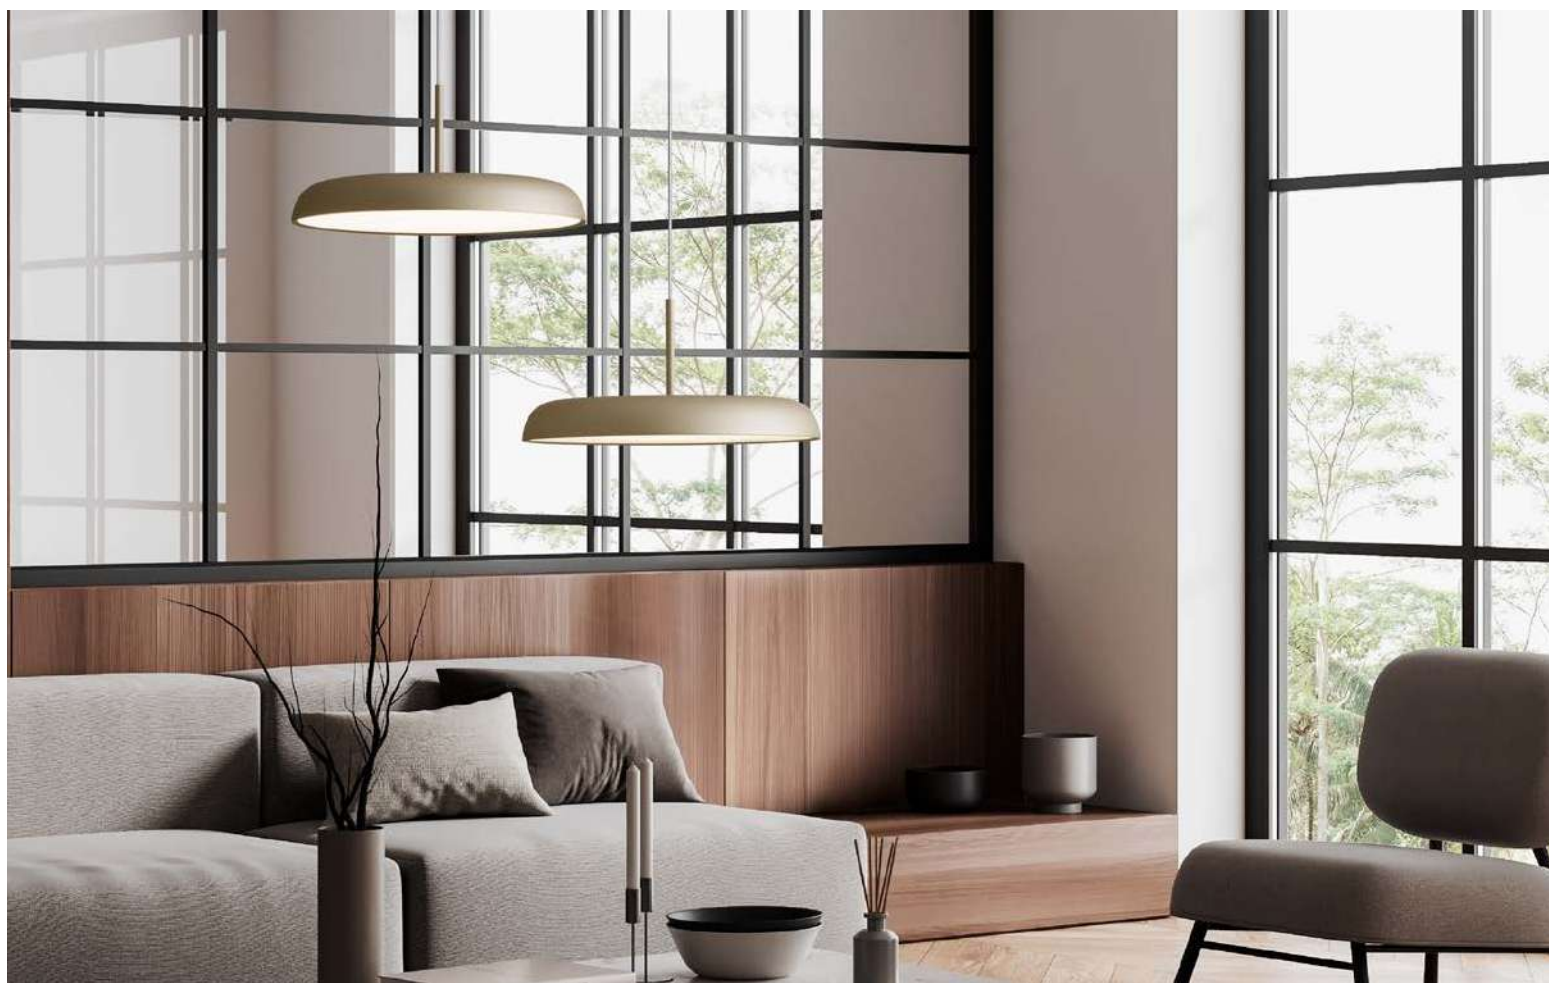

Included
 Remote control on
 CCT model

LINUS . 9005650 · 3000K Triac Dimmable
9005661 · 2700-4000K CCT Dimmable

Champagne Gold Aluminium
 & Acrylic
 LED 40 Watt 220-240 Volt
 2541Lm IP20
 Remote Control Included
 D: 45 H: 150 cm