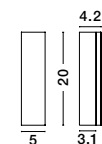

COLBY - 9267105

Sandy Black Aluminium & Acrylic
LED 12 Watt 230 Volt
600Lm 3000K IP20
L: 5 W: 4.2 H: 20 cm