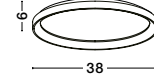

PERTINO · 9853671 · 3000K Triac Dimmable
9345680 · 2700K Triac Dimmable

Sandy White Aluminium
& Acrylic
LED 30 Watt 230 Volt
1785Lm IP20
D: 38 H: 6 cm