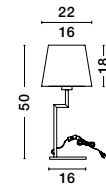

S 99191511

SAVONA - 9919151

White Fabric Shade
& Sandy Black Aluminium
Adjustable - Switch On/Off
LED Samsung 3 Watt
210Lm 3000K
LED E27 1x12 Watt 230 Volt
IP20 Bulb Excluded
L: 27.5 W: 24 H: 32 cm

S 99191521