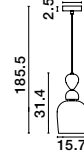

MURANO - 9009234

Sandy Gold Metal
Glossy Dark Green, Blue Grey
& Pink Glass
LED E14 1x5 Watt 230 Volt
IP20 Bulb Excluded
D: 15.7 H1: 31.4 H2: 185.5 cm