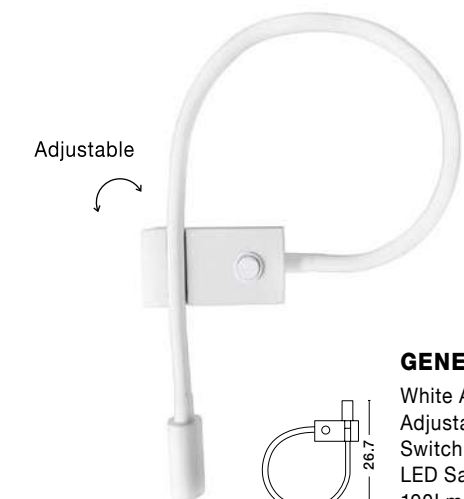

Adjustable

GENEVA - 8126581
White Aluminium
Adjustable
Switch On/Off
LED Samsung 3 Watt
190Lm 3000K IP20
L: 22.3 W: 4.8 H: 26.7 cm