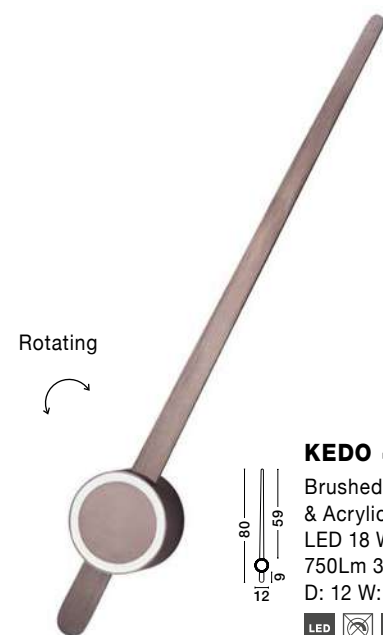

LED WARM WHITE DRIVER INCL.

KEDO - 9190618
 Brushed Coffee Aluminium
 & Acrylic
 LED 18 Watt 230 Volt
 750Lm 3000K IP20
 D: 12 W: 6.7 H: 80 cm

KEDO - 9190718
 Brushed Coffee Aluminium
 & Acrylic
 LED 18 Watt 230 Volt
 750Lm 3000K IP20
 D: 12 W: 7.7 H: 100 cm