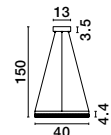

ADRIA . 9530225

Triac Dimmable

Sandy Black Aluminium
LED 23 Watt 220 Volt
2521Lm 3000K IP20
D: 40 H: 150 cm