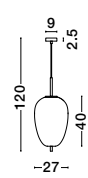

LATO - 9624073

Black Metal & Opal Glass
Black Fabric Wire
LED E27 1x12 Watt 230 Volt
IP20 Bulb Excluded
D: 27 H: 120 cm