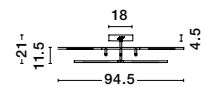

RACCIO - 9180714
Triac Dimmable

Black Metal & Acrylic
LED 59 Watt 230 Volt
4195Lm 3000K IP20
L: 94.5 W: 94.5 H: 21 cm

RACCIO - 9695216
Triac Dimmable

Black Metal & Acrylic
LED 109 Watt 230 Volt
6868Lm 3000K IP20
Included Remote Control
L: 180.5 W: 75 H: 200 cm