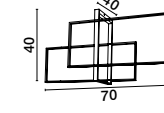

CLEA - 9086026
Gold Aluminium
& Acrylic
LED 26 Watt 220-240 Volt
3772Lm 3000K IP20
L: 70 W: 40 H: 40 cm