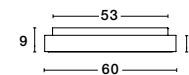

ET 93538521

RANDO THIN - 9353852 · 3000K Triac Dimmable
9353850 · 4000K Triac Dimmable

Sandy White Aluminium
& Acrylic
LED 50 Watt 230 Volt
2864Lm IP20
D: 60 H: 9 cm

ET 93538521

RANDO THIN - 9353853 · 3000K Triac Dimmable
9353851 · 4000K Triac Dimmable

Sandy Black Aluminium
& Acrylic
LED 50 Watt 230 Volt
2864Lm IP20
D: 60 H: 9 cm

ET 93538521

RANDO THIN - 9353856
Triac Dimmable

Brushed Silver Aluminium
& Acrylic
LED 50 Watt 230 Volt
2864Lm 3000K IP20
D: 60 H: 9 cm

ET 93538521

RANDO THIN - 9353855
Triac Dimmable

Brushed Coffee Aluminium
& Acrylic
LED 50 Watt 230 Volt
2864Lm 3000K IP20
D: 60 H: 9 cm

ET 93538521

RANDO THIN - 9353854
Triac Dimmable

Brushed Gold Aluminium
& Acrylic
LED 50 Watt 230 Volt
2864Lm 3000K IP20
D: 60 H: 9 cm