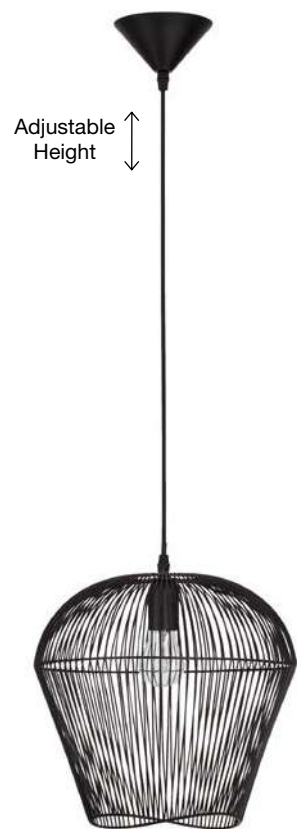

BREDO - 9586512
Black Aluminium
Black Fabric Wire & Base
LED E27 1x12 Watt 230 Volt
IP20 Bulb Excluded
D: 31.5 H1: 29 H2: 185 cm