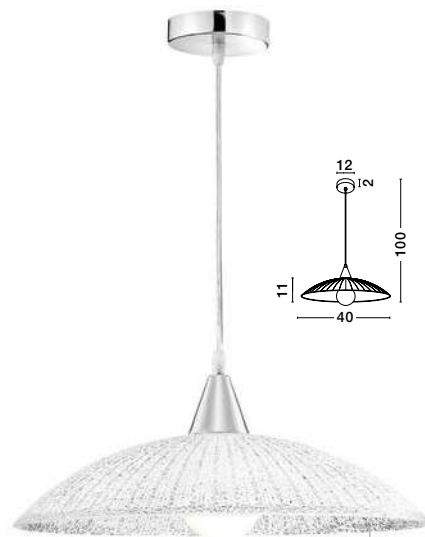

SHELL - 7326501
Chrome Metal
White & Clear Structured Glass
LED E27 1x12 Watt 230 Volt
IP20 Bulb Excluded
D: 40 H1: 11 H2: 100 cm

GL 73265011