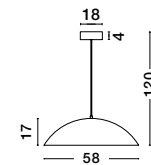

Adjustable
Height

GLIM - 9081290

Triac Dimmable

Sandy Black Outside
Natural Wood Inside
Aluminium & Acrylic
LED 42 Watt 230 Volt
2015Lm 3000K IP20
D: 58 H: 120 cm

Adjustable
Height

LONDON - 86009

Triac Dimmable