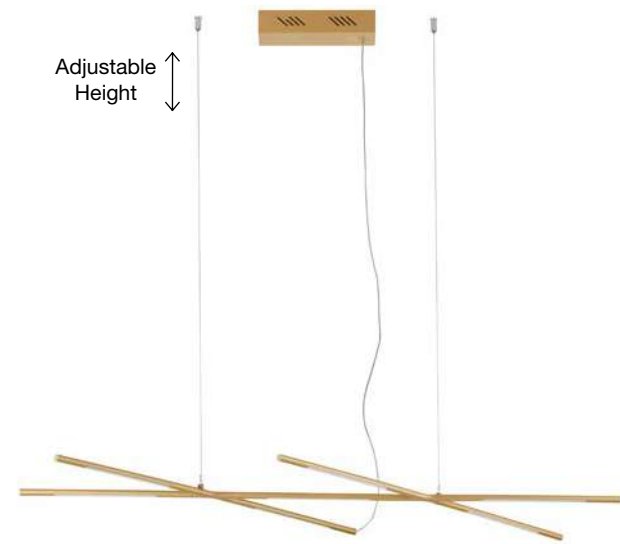

RACCIO - 9695214

Triac Dimmable
Brass Gold Metal & Acrylic
LED 27 Watt 230 Volt
1491Lm 3000K IP20
L: 115 W: 53 H: 200 cm