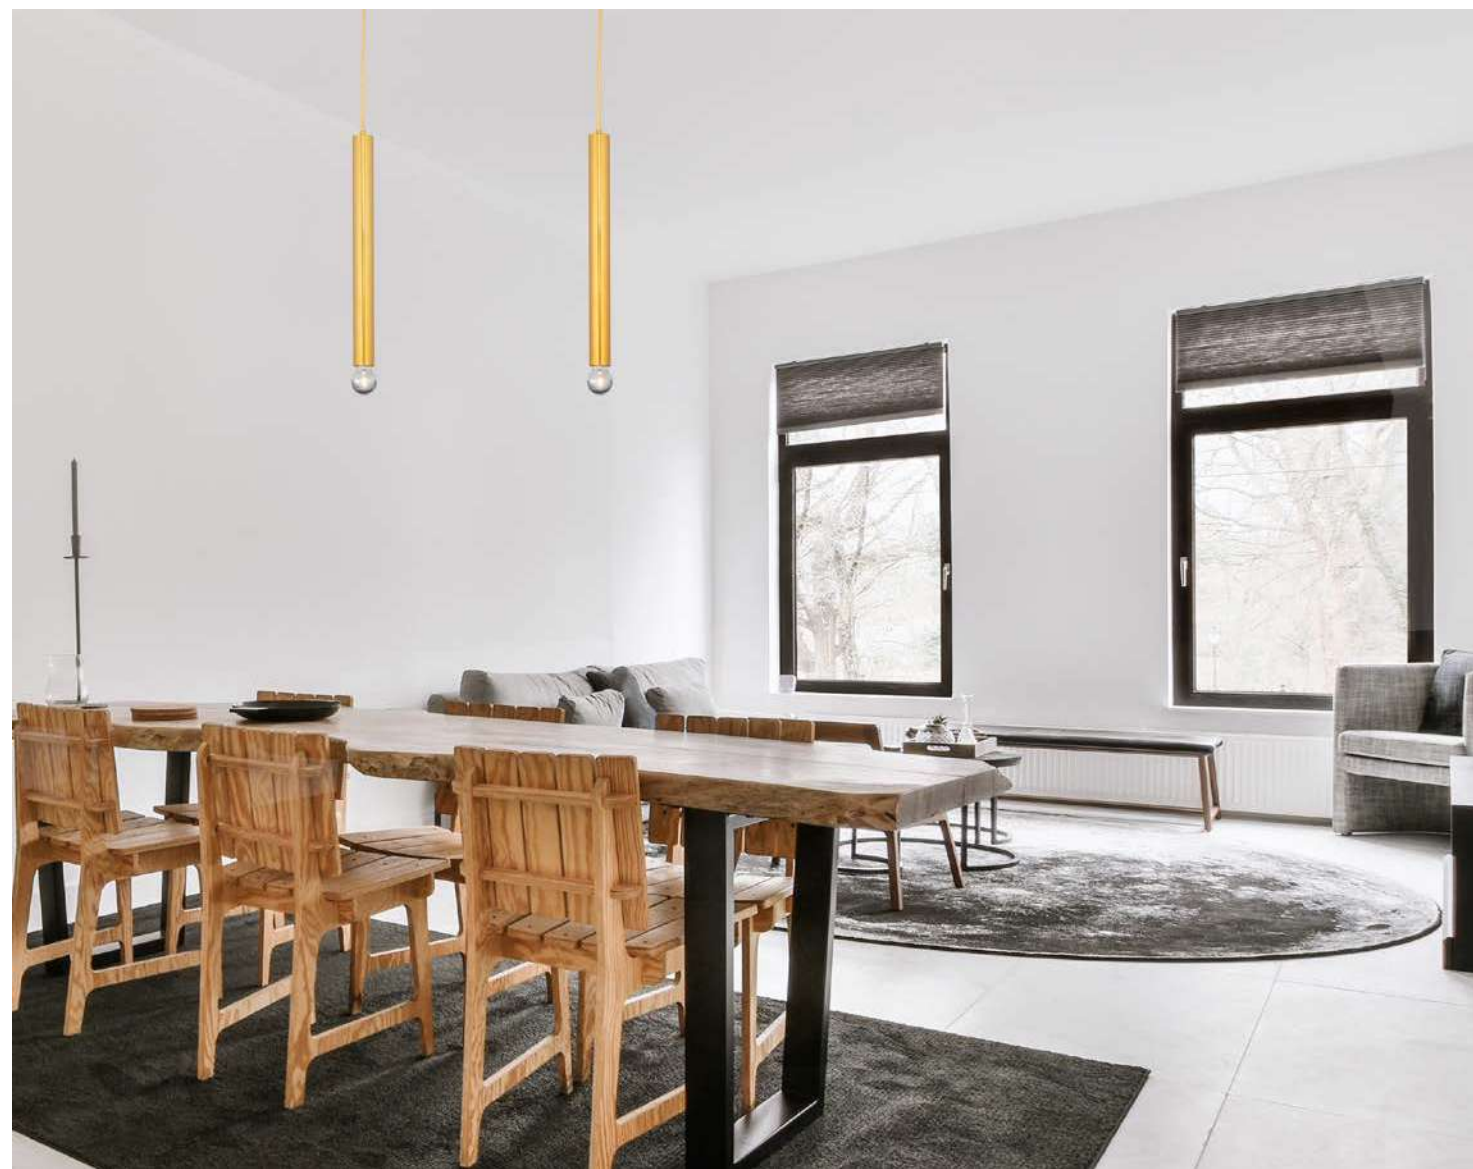

NORWAY - 9287946
Gold Metal
Gold Fabric Wire
LED E27 1x12 Watt 230 Volt
IP20 Bulb Excluded
D: 4.5 H₁: 20 H₂: 180 cm

NORWAY - 9287947
Gold Metal
Gold Fabric Wire
LED E27 1x12 Watt 230 Volt
IP20 Bulb Excluded
D: 4.5 H₁: 35 H₂: 180 cm

NORWAY - 9287948
Gold Metal
Gold Fabric Wire
LED E27 1x12 Watt 230 Volt
IP20 Bulb Excluded
D: 4.5 H₁: 50 H₂: 180 cm

NORWAY - 9287949
Gold Metal
Gold Fabric Wire
LED E27 1x12 Watt 230 Volt
IP20 Bulb Excluded
D: 4.5 H₁: 70 H₂: 180 cm