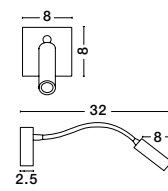

MADISON - 8128202

White Aluminium
Adjustable
Switch On/Off
LED Samsung 3 Watt
190Lm 3000K IP20
L: 32 W: 8 H: 8 cm