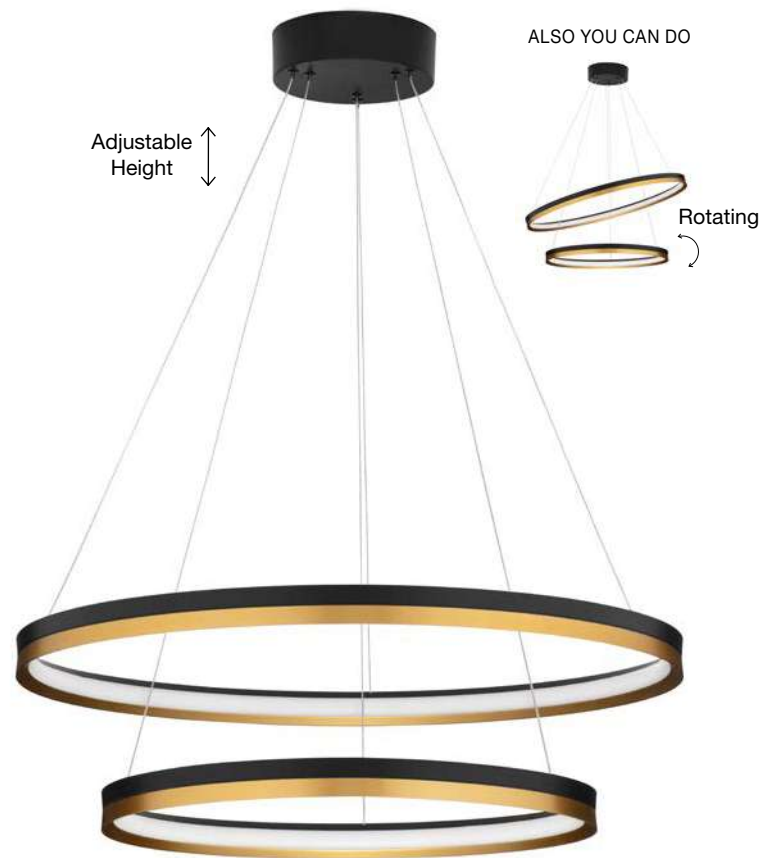

LIGHT
UP &
DOWN

ELOWEN - 9345667
 Triac Dimmable
 Sandy White Aluminium
 & Acrylic
 LED 106 Watt 230 Volt
 4899Lm 3000K IP20
 Up & Down Light
 D: 98 H: 200 cm

Adjustable Height

WIDTH
3 cm

CANTRIA - 9695238
Triac Dimmable

Black & Brass Gold Metal & Acrylic
LED 33 Watt 230 Volt
4580Lm 3000K IP20
D: 60 H: 150 cm

Adjustable Height

ALSO YOU CAN DO

CANTRIA - 9695239
Triac Dimmable

Black & Brass Gold Metal & Acrylic
LED 98 Watt 230 Volt
7643Lm 3000K IP20
D: 80 H: 150 cm