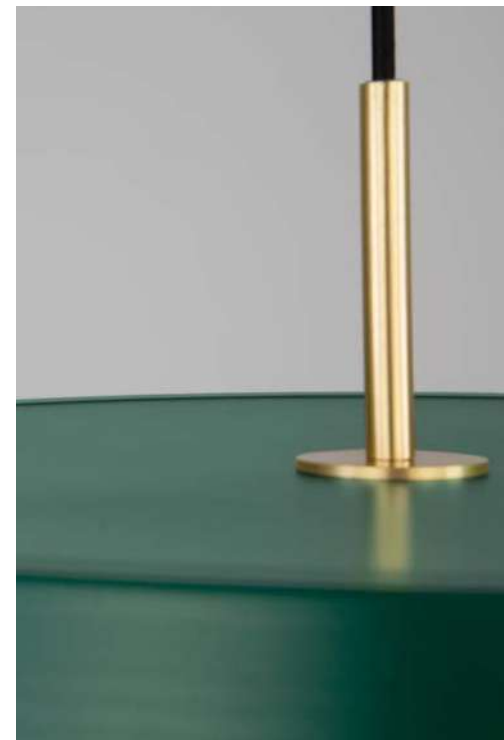

Black Aluminium Outside
Copper Inside & Acrylic
LED 41 Watt 230 Volt
3603Lm 3000K IP20
D: 58 H1: 17 H2: 170 cm

Adjustable
Height

GLIM - 9081280

Triac Dimmable

Sandy White Outside
Natural Wood Inside
Aluminium & Acrylic
LED 42 Watt 230 Volt
2015Lm 3000K IP20
D: 58 H: 120 cm