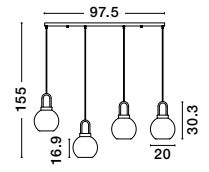

IRVINE - 9241180
Clear Glass
Black Cord
Brass Gold Metal
LED E27 4x12 Watt 230 Volt
IP20 Bulb Excluded
L: 97.5 H1: 30.3 H2: 155 cm