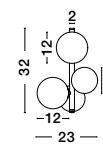

ODILLIA - 9028861
Matt Black Metal & Smoky Glass
LED G9 3x5 Watt 230 Volt
IP20 Bulb Excluded
L: 23 W: 19 H: 32 cm