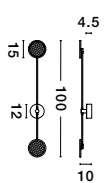

SCOPE - 9695251
Black & Gold Metal
& Acrylic
LED 19 Watt 230 Volt
2494Lm 3000K IP20
L: 100 W: 10 H: 120 cm