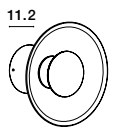

ESIL - 9118528

Clear Glass
Brass Gold Aluminium
LED 8 Watt 230 Volt
536Lm 3000K IP20
D: 20 W: 11.2 H: 20 cm