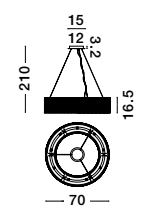

BAROK - 9006056

Matt Black Metal
& Clear Glass (220 pcs)
LED G9 9x5 Watt 230 Volt
IP20 Bulb Excluded
D: 70 H: 210 cm