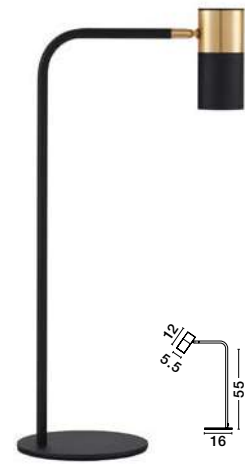

PONGO - 9010221

Sandy Black & Gold Aluminium
LED GU10 1x10 Watt
220-240 Volt
IP20 Bulb Excluded
D: 10.5 H: 18 cm

PONGO - 9010225

Sandy Black & Gold Aluminium
LED GU10 1x10 Watt
220-240 Volt
IP20 Bulb Excluded
Cable Length: 165 cm
D: 16 H: 55 cm