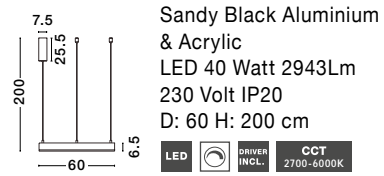

MOTIF - 9190840 · 3000K Triac Dimmable
9530212 · 2700-6000K Changing CCT & Dimming

Sandy Black Aluminium
& Acrylic
LED 40 Watt 2943Lm
230 Volt IP20
D: 60 H: 200 cm