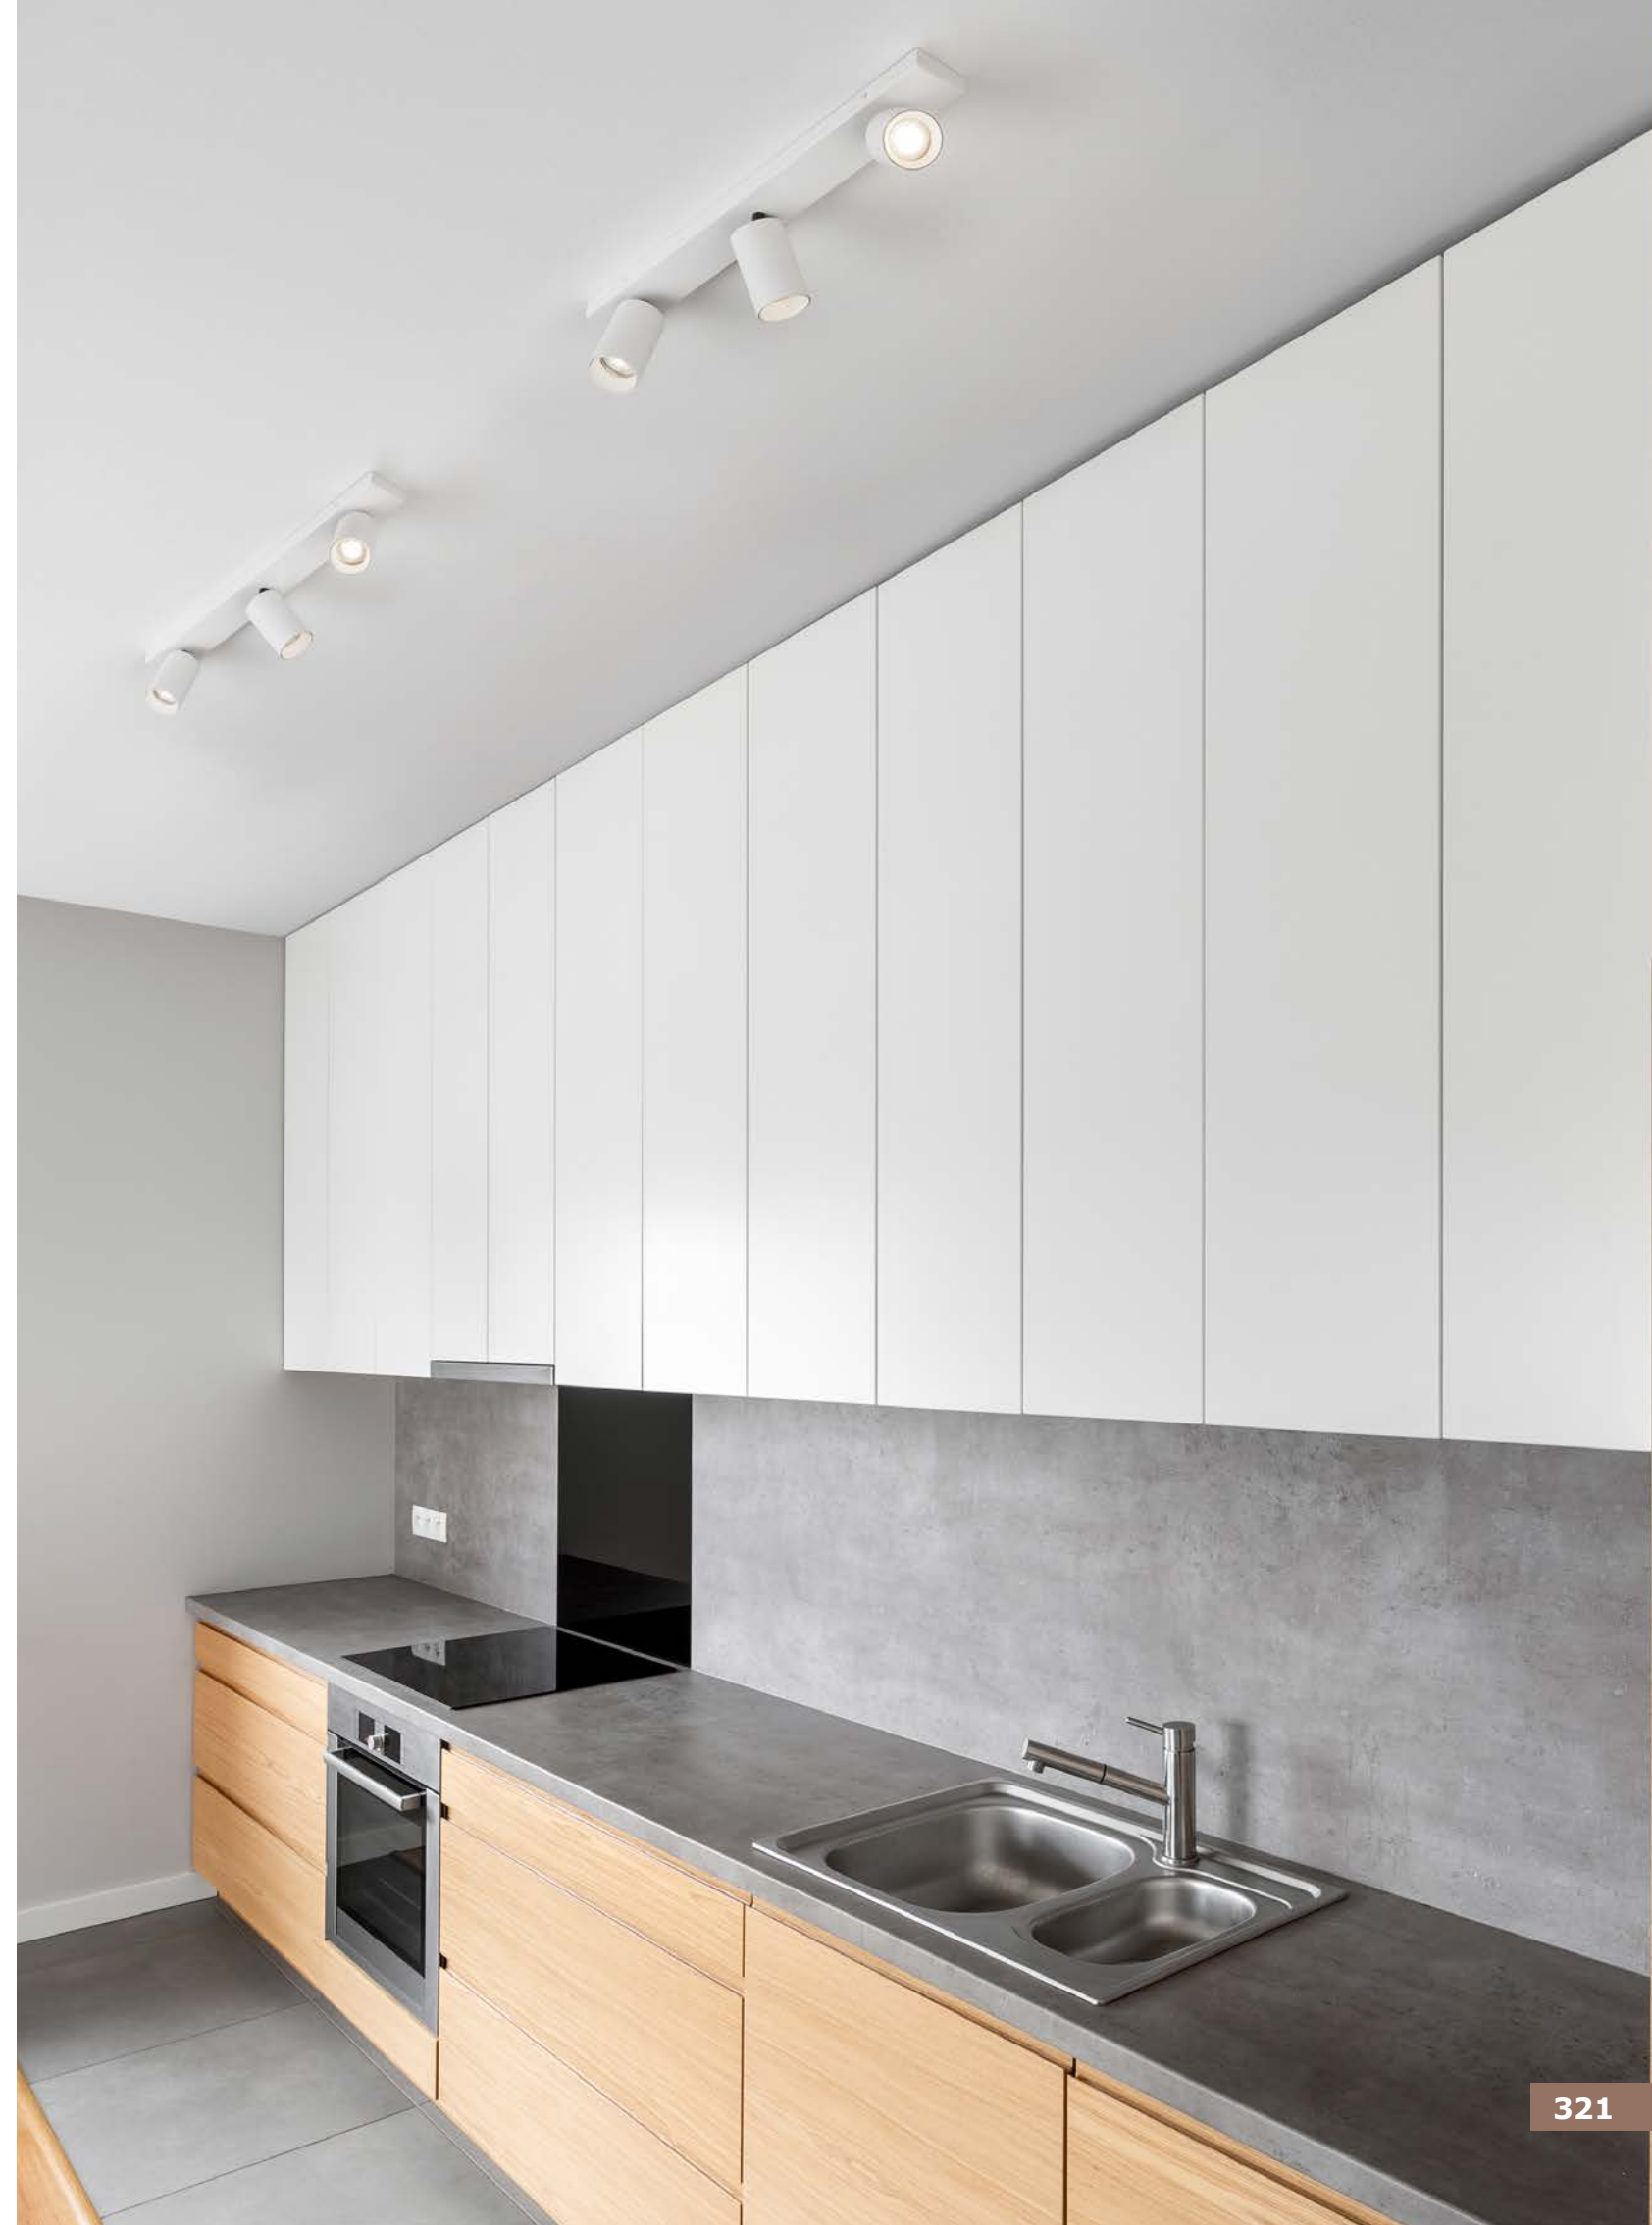

TOD - 9012281
Sandy White Aluminium
LED GU10 3x10 Watt 220-240 Volt
IP20 Bulb Excluded
D: 22 H: 9 H2: 12.7 cm

TOD - 9012282
Sandy Black Aluminium
LED GU10 3x10 Watt 220-240 Volt
IP20 Bulb Excluded
D: 22 H: 9 H2: 12.7 cm

Rotating & Adjustable

TOD - 9012291

Sandy White Aluminium
LED GU10 2x10 Watt 220-240 Volt
IP20 Bulb Excluded
L: 35 W: 6 H: 12.7 cm

Rotating & Adjustable

TOD - 9012301

Sandy White Aluminium
LED GU10 3x10 Watt 220-240 Volt
IP20 Bulb Excluded
L: 55 W: 6 H: 12.7 cm

Rotating & Adjustable

TOD - 9012292

Sandy Black Aluminium
LED GU10 2x10 Watt 220-240 Volt
IP20 Bulb Excluded
L: 35 W: 6 H: 12.7 cm

Rotating & Adjustable

TOD - 9012302

Sandy Black Aluminium
LED GU10 3x10 Watt 220-240 Volt
IP20 Bulb Excluded
L: 55 W: 6 H: 12.7 cm