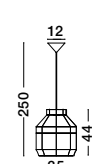

Adjustable Height

MIA - 9858596
 Ivory Rattan
 White Fabric Wire & Base
 LED E27 1x12 Watt 230 Volt
 IP20 Bulb Excluded
 D: 35 H1: 44 H2: 250 cm

Adjustable Height

AURORA - 9587161
 Natural Rattan
 Black Fabric Wire & Base
 LED E27 1x12 Watt 230 Volt
 IP20 Bulb Excluded
 D: 24.5 H1: 37 H2: 250 cm