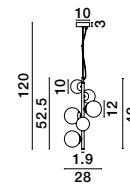

PALMER - 9241120
 Smoky Glass
 Black Metal Base
 LED E14 2x5 Watt 230 Volt
 IP20 Bulb Excluded
 D: 15 W: 18.5 H: 25.5 cm

ALSO YOU CAN DO

BOTH HANGING SYSTEM INCLUDED

ODILLIA - 9028855
 Matt Black Metal & Smoky Glass
 LED G9 11x6 Watt 230 Volt
 IP20 Bulb Excluded
 Two Ways Of Mounting
 D: 65 H: 120 cm