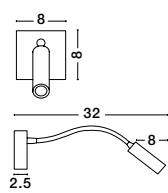

MADISON - 8128203

Black Aluminium
Adjustable
Switch On/Off
LED Samsung 3 Watt
190Lm 3000K IP20
L: 32 W: 8 H: 8 cm