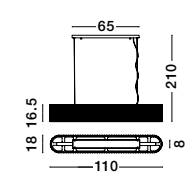

BAROK - 9006057

Matt Black Metal
& Clear Glass (140 pcs)
LED G9 7x5 Watt 230 Volt
IP20 Bulb Excluded
L: 110 W: 18 H: 210 cm