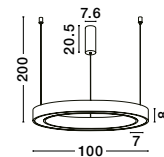

MORBIDO - 9345644

CCT Dimmable
Sandy White Aluminium
& Acrylic
LED 80 Watt 230 Volt
4373Lm 2700K - 4000K IP20
Remote Control Included
D: 100 H: 200 cm