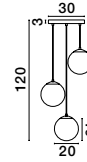

GL 90288371

GL 90288361

GL 90288371

GL 90288401

GL 90288391