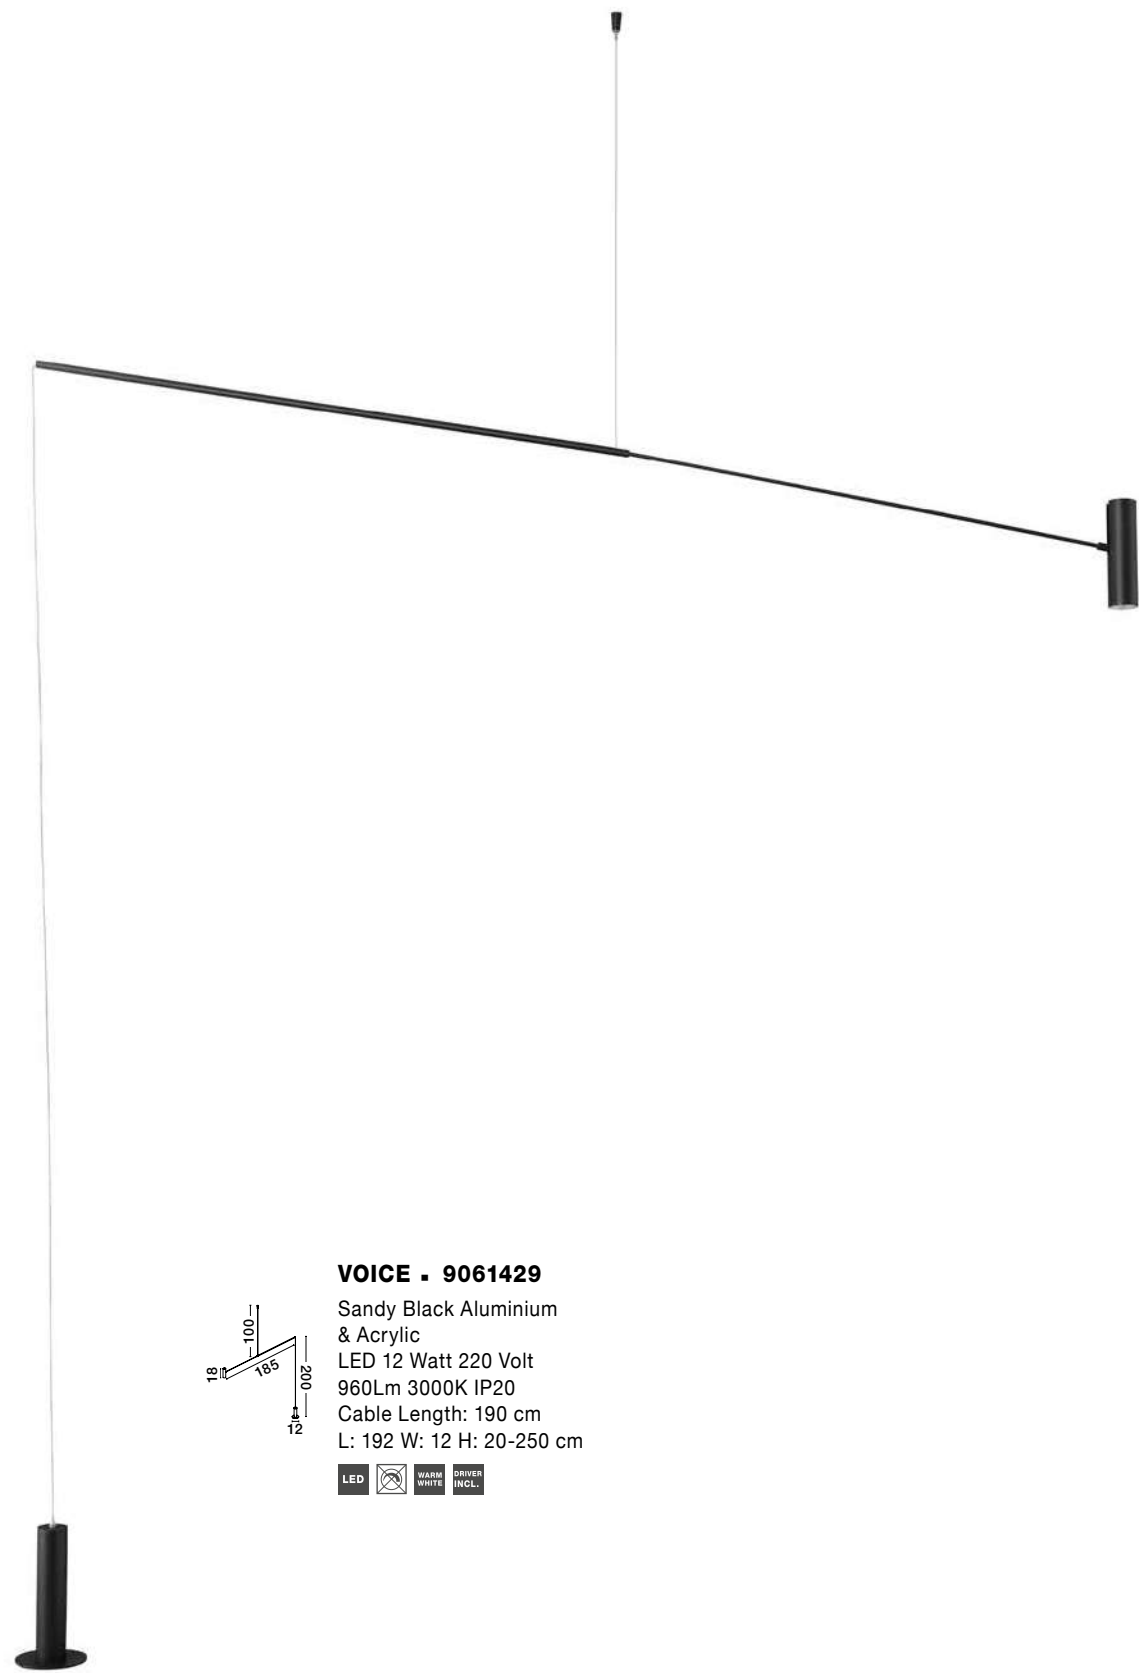

07

floor & table lamps

VOICE - 9061429

Sandy Black Aluminium
& Acrylic
LED 12 Watt 220 Volt
960Lm 3000K IP20
Cable Length: 190 cm
L: 192 W: 12 H: 20-250 cm

GL 90102241

DEDALO - 9010223

Sandy Black Aluminium
& Opal Glass
LED G9 1x5 Watt 230 Volt
IP20 Bulb Excluded
Cable Length: 150 cm
D: 10 H: 63.8 cm