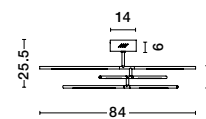

RACCIO - 9180761
Triac Dimmable
Black Metal & Acrylic
LED 32 Watt 230 Volt
2304Lm 3000K IP20
L: 84 W: 77 H: 25.5 cm