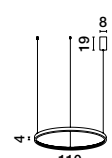

PRESTON - 9865110

Triac Dimmable

Sandy Black Aluminium & Acrylic
LED 60 Watt 230 Volt
4030Lm 3000K IP20
D: 110 H: 120 cm