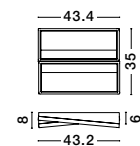

ELIZE - 9248113

Triac Dimmable

Black & Brass Gold Steel
& Aluminium & Silicon
LED 28 Watt 230 Volt
1550Lm 3000K IP20
L:43.2 W: 35 H: 8 cm