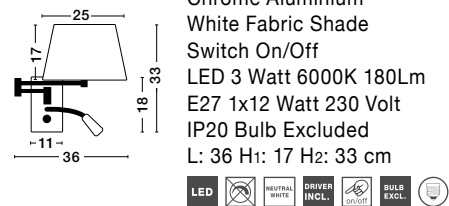

CINGO - 6102682

Chrome Aluminium
White Fabric Shade
Switch On/Off
LED 3 Watt 6000K 180Lm
E27 1x12 Watt 230 Volt
IP20 Bulb Excluded
L: 36 H1: 17 H2: 33 cm