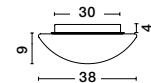

White Opal Glass & Metal
LED E27 2x12 Watt 230 Volt
IP44 Bulb Excluded
D: 30 H: 11 cm

GL 8324031

BREST - 832403

White Opal Glass & Metal
LED E27 2x12 Watt 230 Volt
IP44 Bulb Excluded
D: 38 H: 13 cm

06
spot light