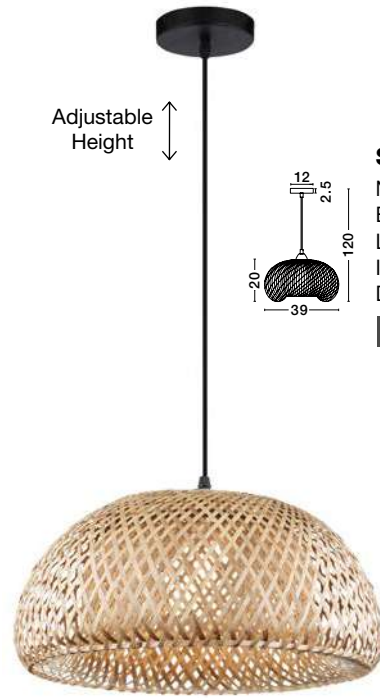

Adjustable Height

SCARLET - 9142498
Natural Bamboo
Black PVC Wire & Base
LED E27 1x12 Watt 230 Volt
IP20 Bulb Excluded
D: 39 H1: 20 H2: 120 cm