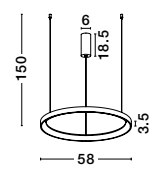

PERTINO - 9853683 · 3000K Triac Dimmable
9345688 · 2700K Triac Dimmable

Sandy White Aluminium
& Acrylic
LED 48 Watt 230 Volt
2773Lm IP20
D: 58 H: 150 cm