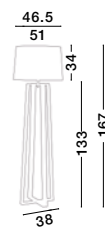

LE ROY - 9050165

White Fabric Shade
Natural Wood Base
LED E27 1x12 Watt 230 Volt
IP20 Bulb Excluded
Cable Length: 150 cm
D: 50 W: 43.5 H: 145 cm

ALMA - 60202

Natural Wood
Sand White Shade
Black Fabric Wire
LED E27 1x12 Watt 230 Volt
IP20 Bulb Excluded
Cable Length: 180 cm
L: 38 H: 34 Hz: 167 cm