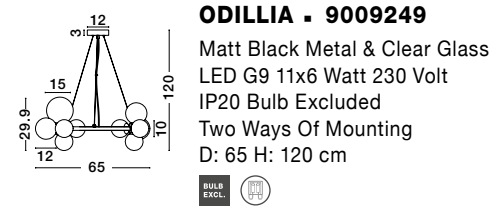

ALSO YOU CAN DO

ODILLIA - 9009249

Matt Black Metal & Clear Glass
LED G9 11x6 Watt 230 Volt
IP20 Bulb Excluded
Two Ways Of Mounting
D: 65 H: 120 cm