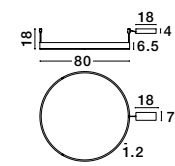

MOTIF - 9063603
Triac Dimmable
Brass Gold Aluminium
& Acrylic
LED 50 Watt 230 Volt
4166Lm 3000K IP20
D: 80 W: 1.2 H: 18 cm