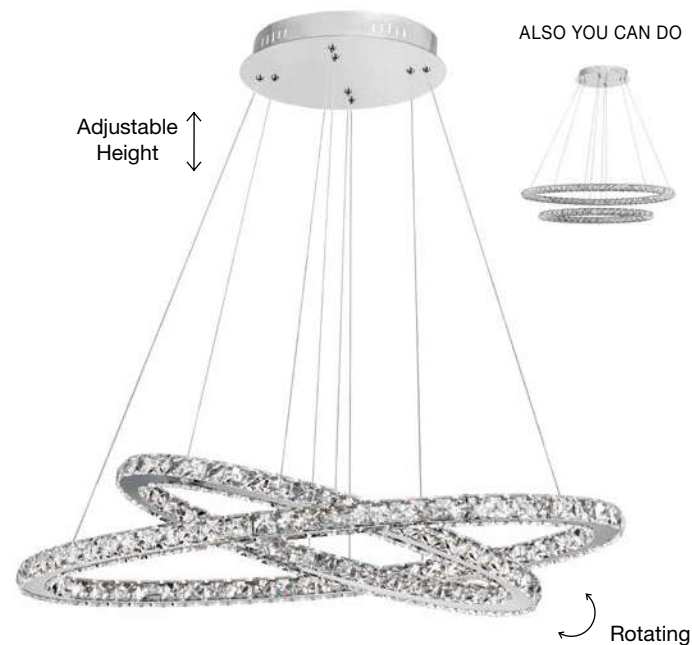

CELINE - 7403002
Chrome Aluminium
& Crystal Adjustable
LED 50 Watt 230 Volt
3120Lm 3500K IP20
L: 85 W: 42 H: 120 cm