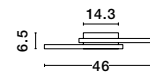

BILBAO . 9500821

Gold Leaf Aluminium
& Acrylic
LED 25 Watt 230 Volt
1600Lm 3000K IP20
L: 46 W: 46 H: 6.5 cm