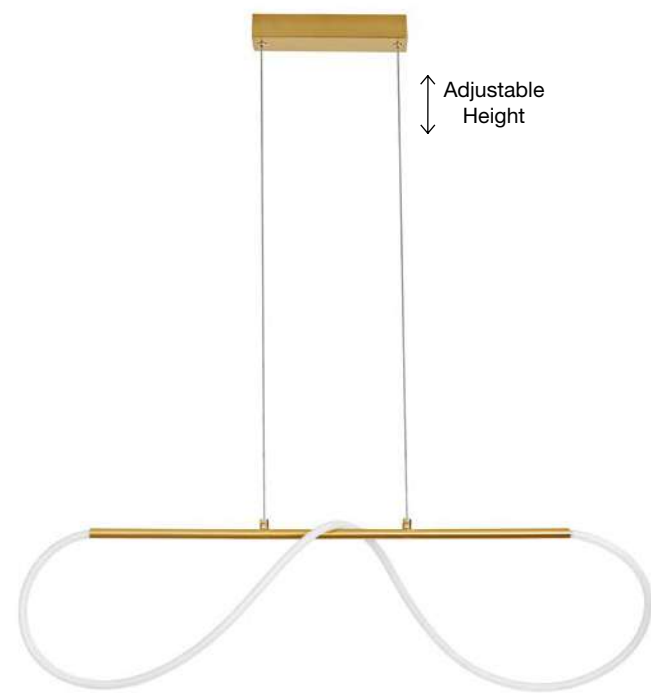

CERELIA - 9082091
 Brass Gold Metal
 & Fiber Braided Silicone Tube
 LED 29.5 Watt 230 Volt
 1861Lm 3000K IP20
 D: 35 W: 17 H: 50 cm

CERELIA - 9082094

Brass Gold Metal
& Fiber Braided Silicone Tube
LED 15 Watt 230 Volt
1160Lm 3000K IP20
D: 40 H: 120 cm

CERELIA - 9082092

Triac Dimmable
Brass Gold Metal
& Fiber Braided Silicone Tube
LED 34 Watt 230 Volt
2271Lm 3000K IP20
D : 60 H: 120 cm

ALSO YOU CAN DO

CERELIA - 9082095

Brass Gold Metal
& Fiber Braided Silicone Tube
LED 17.7 Watt 230 Volt
1146Lm 3000K IP20
L: 90 H: 30 cm