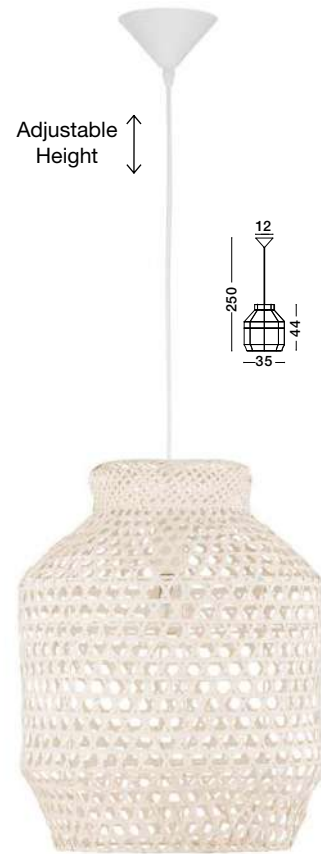

Adjustable Height

MIA - 9858596
Ivory Rattan
White Fabric Wire & Base
LED E27 1x12 Watt 230 Volt
IP20 Bulb Excluded
D: 35 H1: 44 H2: 250 cm