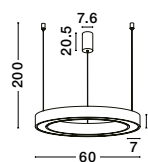

MORBIDO - 9345638

CCT Dimmable
Sandy White Aluminium
& Acrylic
LED 48 Watt 230 Volt
3268Lm 2700K - 4000K IP20
Remote Control Included
D: 60 H: 200 cm