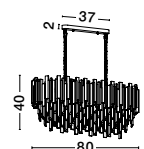

Adjustable Height

CR 90501301

CR 90501302

GRANE - 9050130

Gold Metal & Crystal
LED E14 8x5 Watt 230 Volt
IP20 Bulb Excluded
L: 80 W: 30 H: 120 cm

Adjustable Height

MAGNOLIA - 9824080

Gold Aluminum & Crystal (96 pcs)
LED E14 5x5 Watt 230 Volt
IP20 Bulb Excluded
D: 39 H1: 35 H2: 120 cm