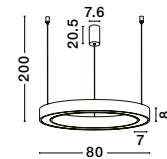

MORBIDO - 9345641

CCT Dimmable
Sandy White Aluminium
& Acrylic
LED 59 Watt 230 Volt
4076Lm 2700K - 4000K IP20
Remote Control Included
D: 80 H: 200 cm