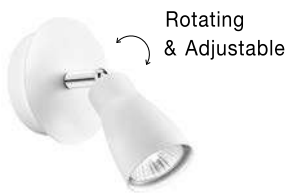

CONO - 668001

White Aluminium
LED GU10 1x10 Watt 230 Volt
IP20 Bulb Excluded
D: 8 W: 13.5 H: 15.7 cm