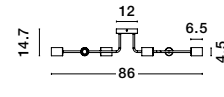

GRANSO - 9156306
Sandy Black Metal
LED E27 6x12 Watt 230 Volt
IP20 Bulb Excluded
L: 86 W: 31 H: 14.7 cm