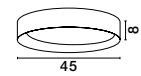

STAKE - 9345527

Triac Dimmable

Sandy Black Aluminium
Wood & Acrylic
LED 40 Watt 220-240 Volt
2312Lm 3000K IP20
D: 45 H: 8 cm