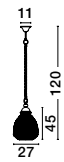

TOULON - 8381441

Clear Glass
Dark Brown Base & Chain
LED E27 1x12 Watt 230 Volt
IP20 Bulb Excluded
D: 27 H: 45 H2: 120 cm