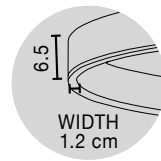

POWER SUPPLY

Adjustable Height

MOTIF . 9530201 - 3000K Triac Dimmable
9530219 - 2700-6000K Changing CCT & Dimming

Sandy Black Aluminium & Acrylic
LED 72 Watt 5250Lm
230 Volt IP20
D: 120 H: 250 cm

CONTROLLER . 9530224
Remote control for change CCT & Dimming

POWER SUPPLY

POWER SUPPLY

Adjustable Height

MOTIF . 9530204 - 3000K Triac Dimmable
9530222 - 2700-6000K Changing CCT & Dimming

Sandy Black Aluminium & Acrylic
LED 80 Watt 6000Lm
230 Volt IP20
D: 150 H: 250 cm