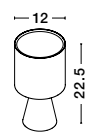

S 95771611

ZERO - 9577161
 Gray Concrete & Black Fabric Shade
 LED E14 1x5 Watt 230 Volt
 IP20 Bulb Excluded
 D: 12 H: 22.5 cm

ZERO - 9577162
 White Gypsum & White Fabric Shade
 LED E14 1x5 Watt 230 Volt
 IP20 Bulb Excluded
 D: 12 H: 22.5 cm