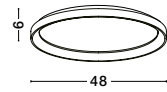

PERTINO · 9853674 · 3000K Triac Dimmable
9345683 · 2700K Triac Dimmable

Sandy Black Aluminium
& Acrylic
LED 40 Watt 230 Volt
2554Lm IP20
D: 48 H: 6 cm