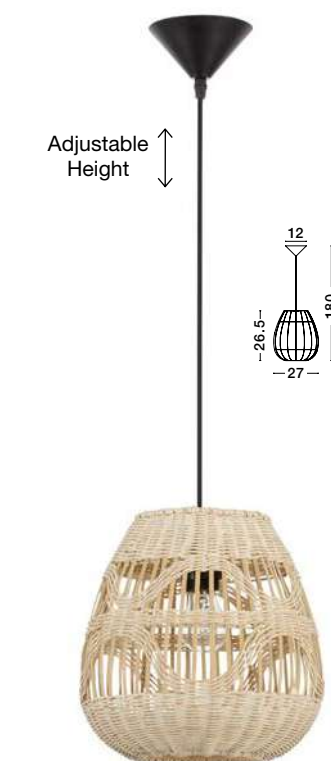

Adjustable Height