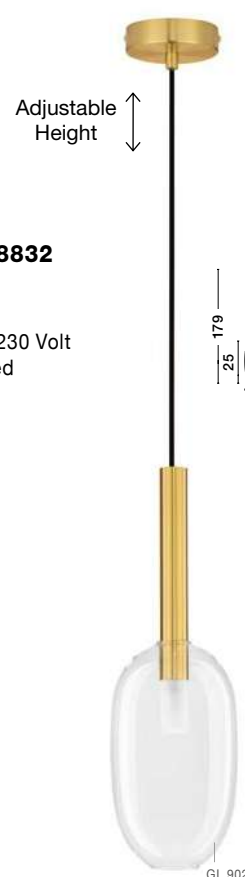

GL 90288321

AMELIA - 9028832
Sandy Gold Metal
& Clear Glass
LED G9 1x5 Watt 230 Volt
IP20 Bulb Excluded
D: 15 H: 150 cm

GL 90288331

AMELIA - 9028833
Sandy Gold Metal
& Clear Glass
LED G9 1x5 Watt 230 Volt
IP20 Bulb Excluded
D: 14 H: 179 cm