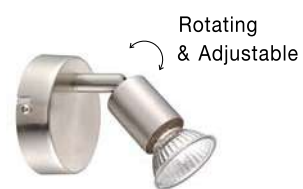

BASE - 660001

Satin Nickel Metal
LED GU10 1x10 Watt 230 Volt
IP20 Bulb Excluded
D: 8 W: 6.7 H: 10.9 cm