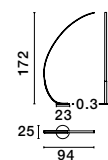

PREMIUM - 9396061

Dimmable
Sandy White Aluminium
& Acrylic
LED 30 Watt 230 Volt
1580Lm 3000K IP20
Cable Length: 245 cm
L: 26 W: 94 H: 172 cm