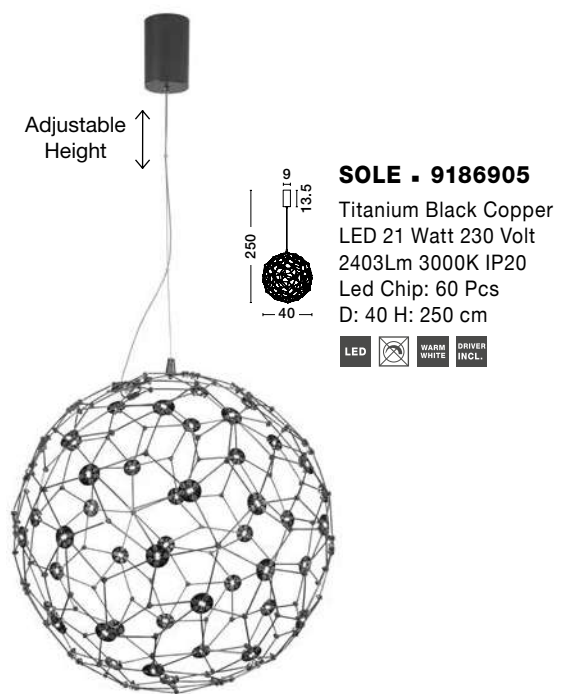

LED WARM WHITE DRIVER INCL.

SOLE - 9186001

Gold Copper
LED 22 Watt 230 Volt
2651Lm 3000K IP20
Led Chip: 60 Pcs
D: 60 H: 310 cm

LED WARM WHITE DRIVER INCL.

SOLE - 9186905

Titanium Black Copper
LED 21 Watt 230 Volt
2403Lm 3000K IP20
Led Chip: 60 Pcs
D: 40 H: 250 cm

LED WARM WHITE DRIVER INCL.

SOLE - 9186002

Gold Copper
LED 21 Watt 230 Volt
2403Lm 3000K IP20
Led Chip: 60 Pcs
D: 40 H: 250 cm

LED WARM WHITE DRIVER INCL.

Adjustable Height

NEBULA - 9186814

Gold Copper
LED 58 Watt 230 Volt
3906Lm 3000K IP20
Led Chip: 168 Pcs
L: 163 W: 54 H: 120 cm

Adjustable Height

Adjustable Height

NEBULA - 9186807

Gold Copper
LED 34 Watt 230 Volt
2711Lm 3000K IP20
Led Chip: 84 Pcs
L: 108 W: 32 H: 120 cm

NEBULA - 9186902

Titanium Black Copper
LED 34 Watt 230 Volt
2711Lm 3000K IP20
Led Chip: 84 Pcs
L: 108 W: 32 H: 120 cm

NEBULA . 9695211
 Gold Copper
 LED 25 Watt 230 Volt
 2049Lm 3000K IP20
 Led Chip: 60 Pcs
 L: 84 W: 22 H: 110 cm

NEBULA . 9695212
 Gold Copper
 LED 25 Watt 230 Volt
 1634Lm 3000K IP20
 Led Chip: 60 Pcs
 D: 49 H: 150 cm