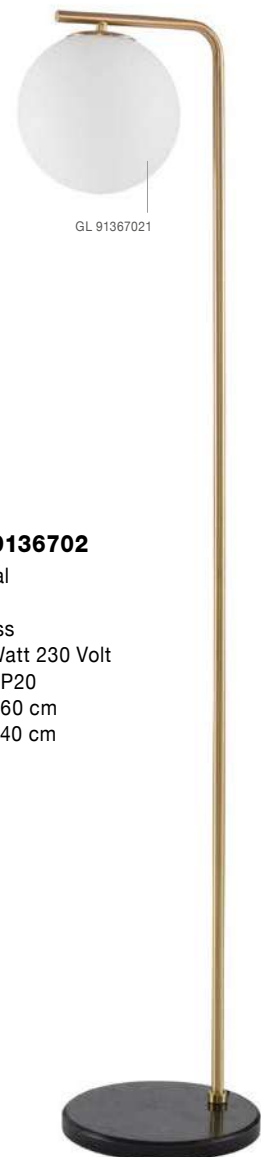

ALVAREZ - 9136702
 Satin Gold Metal
 & Black Marble
 White Opal Glass
 LED E27 1x12 Watt 230 Volt
 Bulb Excluded IP20
 Cable Length: 160 cm
 L: 31 W: 25 H: 140 cm

MONET - 9080124
 Brass Gold Metal
 Opal Glass
 LED E27 1x12 Watt 230 Volt
 IP20 Bulb Excluded
 D: 15 H: 185 cm