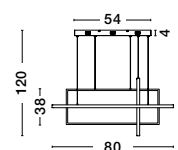

Adjustable
Height

X-LINE - 9060910

Triac Dimmable

Sandy White Aluminium
& Acrylic
LED 40 Watt 230V
1428Lm 3000K IP20
L: 100 W: 8 H: 120 cm

CLEA - 9756719 · Changing CCT & Dimming
(2700-3500-5000K)

Sandy Black Aluminium
& Acrylic
LED 59 Watt 220-240 Volt
2129Lm IP20
Included Remote Control
L: 80 W: 38 H: 120 cm