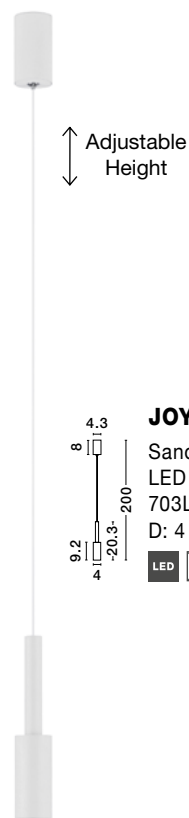

Adjustable Height

JOY - 9010229
Sandy White Aluminium
LED 7 Watt 220-240 Volt
703Lm 3000K IP20
D: 4 H: 200 cm