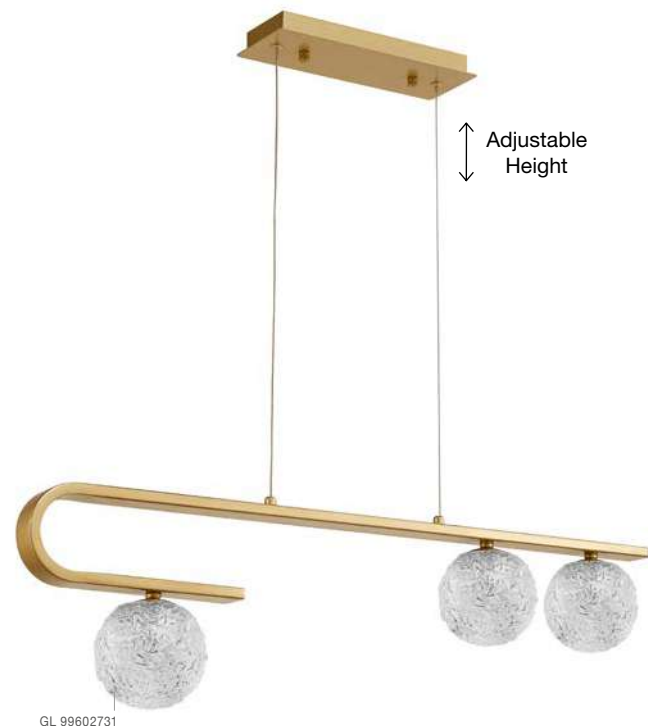

GL 91602111

MIRANO - 9160212

Clear Structured Glass & Brass Gold Steel
LED G9 3x5 Watt 230 Volt
IP20 Bulb Excluded
D: 32 H: 180 cm

GL 91602111

MIRANO - 9260212

Clear Structured Glass & Brass Gold Steel
LED G9 5x5 Watt 230 Volt
IP20 Bulb Excluded
D: 42 H: 180 cm