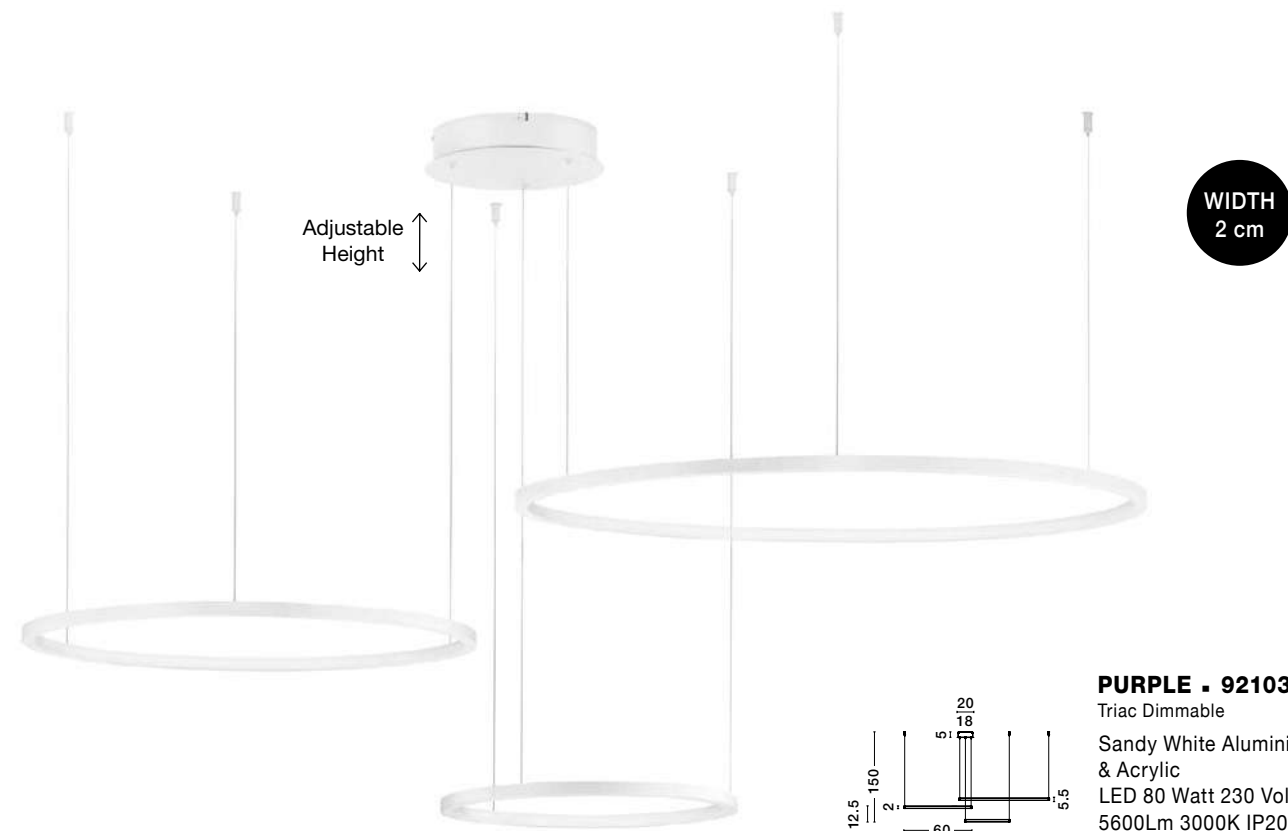

PURPLE - 9210313
Triac Dimmable
Sandy White Aluminium & Acrylic
LED 80 Watt 230 Volt
5600Lm 3000K IP20
D: 130 H: 150 cm

LED WARM WHITE DRIVER INCL.