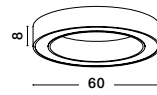

MORBIDO . 9345633

CCT Dimmable

Sandy Black Aluminium
& Acrylic

LED 48 Watt 230 Volt
3730Lm 2700K - 4000K IP20
Remote Control Included
D1: 60 D2: 46 H:8 cm