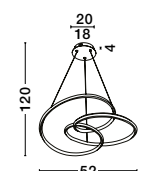

MENTON - 9147113

Triac Dimmable
Sandy Coffee Aluminium & Acrylic
LED 43 Watt 230 Volt
3013Lm 3000K IP20
D: 52 H1: 50 H2: 120 cm