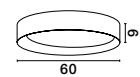

STAKE - 9345528

Triac Dimmable

Sandy White Aluminium
Wood & Acrylic
LED 50 Watt 220-240 Volt
3166Lm 3000K IP20
D: 60 H: 9 cm