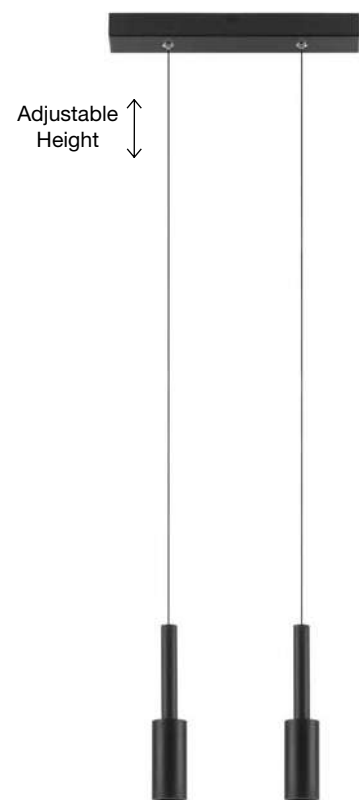

JOY - 9010230
Sandy Black Aluminium
LED 14 Watt 220-240 Volt
1121Lm 3000K IP20
L: 30 H: 200 cm