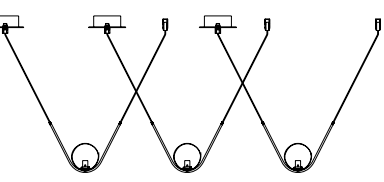

VITTON - 8279601
Brass Metal
White Glossy Glass
Brass Fabric Cable
LED E27 1x12 Watt 230 Volt
IP20 Bulb Excluded
L: 150 W: 20 H: 120 cm

MAKE YOUR OWN COMBINATION