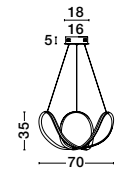

LED WARM WHITE DRIVER INCL.