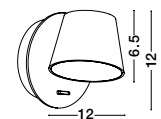

Adjustable

AMADEO - 8223601

White Aluminium & Acrylic
Adjustable
Switch On/Off
LED Edison 6 Watt 230 Volt
528Lm 3000K IP20
L: 12 W: 12 H: 12 cm

Adjustable

AMADEO - 8223602

Black Aluminium & Acrylic
Adjustable
Switch On/Off
LED Edison 6 Watt 230 Volt
528Lm 3000K IP20
L: 12 W: 12 H: 12 cm