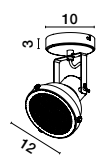

RUVI - 9624103

Matt Black Metal
LED GU10 1x10 Watt
230 Volt
IP20 Bulb Excluded
D: 12 W: 20 H: 21 cm