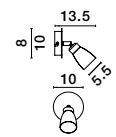

CONO - 668001

White Aluminium
LED GU10 1x10 Watt 230 Volt
IP20 Bulb Excluded
D: 8 W: 13.5 H: 15.7 cm