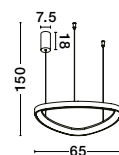

ESTEVA . 9053551

Triac Dimmable
Sandy White Aluminium
& Acrylic
LED 47 Watt 230 Volt
3340Lm 3000K IP20
D: 65 H: 150 cm