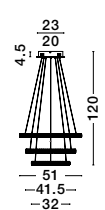

GINEVRA - 9748158
Triac Dimmable
Sandy Black Aluminium
& Acrylic
LED 69 Watt 230 Volt
3900Lm 3000K IP20
D: 51 H: 120 cm