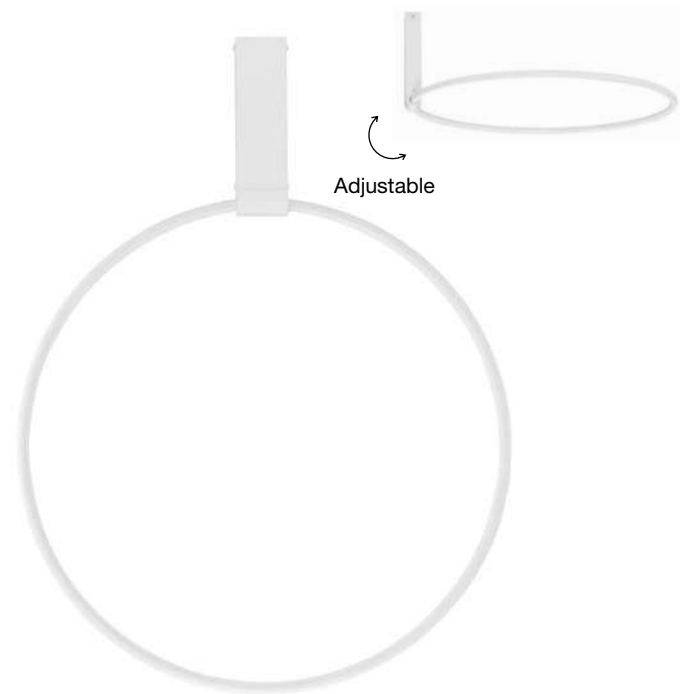

GARVE - 9085245
Triac Dimmable
Sandy Black Aluminium
LED 70 Watt 220-240 Volt
3150Lm 3000K IP20
D1: 60 D2:40 H: 20 cm

LED WARM WHITE DRIVER INCL.

GARVE - 9085244
Triac Dimmable
Sandy White Aluminium
& Acrylic
LED 35 Watt 230 Volt
1559Lm 3000K IP20
D: 60 H: 80 cm