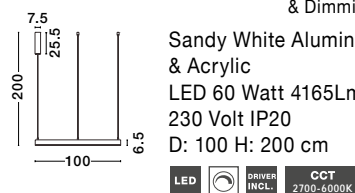

MOTIF - 9190755 · 3000K Triac Dimmable
9530211 · 2700-6000K Changing CCT & Dimming

Sandy White Aluminium & Acrylic
LED 60 Watt 4165Lm
230 Volt IP20
D: 100 H: 200 cm