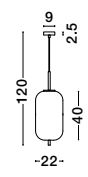

LATO - 9624072

Black Metal & Opal Glass
Black Fabric Wire
LED E27 1x12 Watt 230 Volt
IP20 Bulb Excluded
D: 22 H: 120 cm