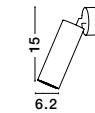

GL 99195321

Adjustable

JOLINE - 9919531

Sandy Black Metal & Aluminium
White Opal Glass
Switch On/Off
LED 6 Watt 450 Lm
Samsung 1x3 Watt 200Lm
230 Volt 3200K IP20
Cable Length: 150 cm
L: 26 W: 13.5 H: 55 cm