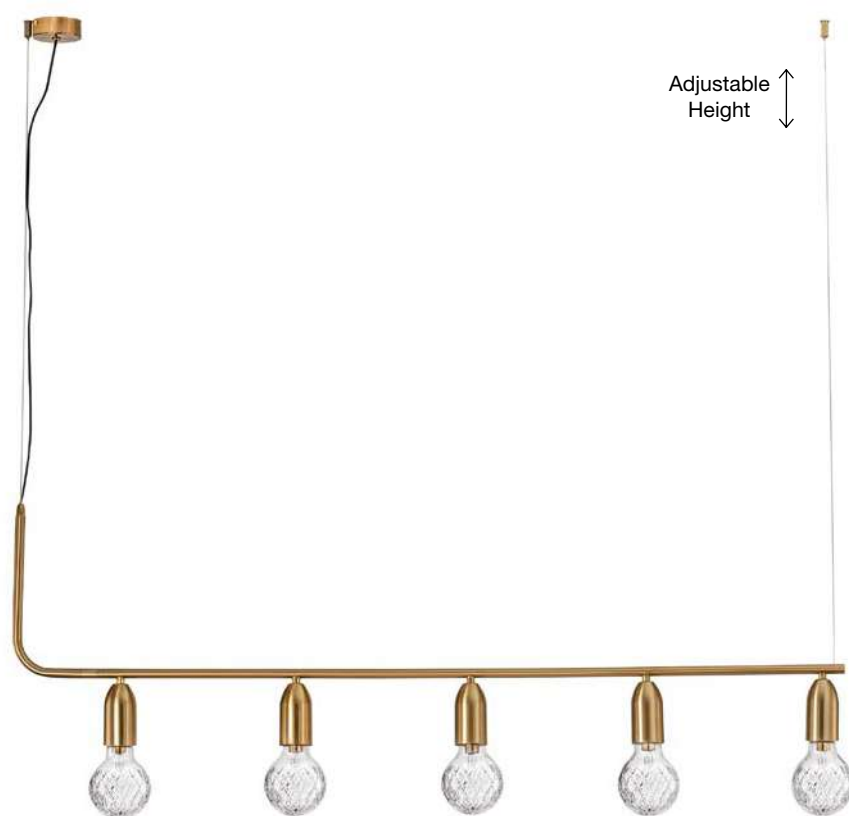

Adjustable
Height

VEDA - 9536415

Brass Metal & Clear Glass
LED G9 5x6 Watt 230 Volt
IP20 Bulb Excluded
L: 128 W: 10 H: 120 cm