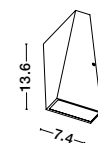

IP54

GL 99532023
CORB - 9953203
 Sandy Black Aluminium & Opal Glass
 LED E14 1x5 Watt 230 Volt
 IP44 Bulb Excluded
 L: 5 W: 7.5 H: 21.5 cm

MILEY - 9202262
 Sandy Black Aluminium & Glass
 LED 6 Watt 230 Volt
 397Lm 3000K IP54
 Light Up & Down
 L: 7.4 W: 7.4 H: 13.6 cm