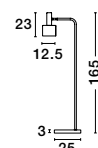

PAZ - 9426654

Gold Metal
Mint Metal Shade
White Base
LED E27 1x12 Watt 230 Volt
IP20 Bulb Excluded
Cable Length: 170 cm
D: 12.5 H: 165 cm