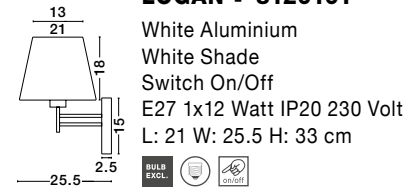

LOGAN - 8126161

White Aluminium
White Shade
Switch On/Off
E27 1x12 Watt IP20 230 Volt
L: 21 W: 25.5 H: 33 cm