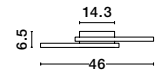

BILBAO - 9500822

Matt Black Aluminium
& Acrylic
LED 25 Watt 230 Volt
1600Lm 3000K IP20
L: 46 W: 46 H: 6.5 cm