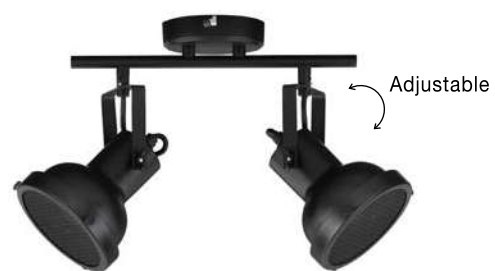

RUVI - 9624104

Matt Black Metal
LED GU10 2x10 Watt
230 Volt
IP20 Bulb Excluded
L: 28.5 W: 12 H: 23.5cm