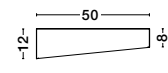

ET 91112611

MAGGIO - 9111261
Sandy Black Aluminium
Matt White Acrylic Diffuser
LED 24 Watt 230 Volt
2280Lm 3000K IP20
D: 40 H: 12 cm

ET 91112611

MAGGIO - 9111262
Sandy White Aluminium
Matt White Acrylic Diffuser
LED 24 Watt 230 Volt
2280Lm 3000K IP20
D: 40 H: 12 cm

ET 91113611

MAGGIO - 9111361
Sandy Black Aluminium
Matt White Acrylic Diffuser
LED 60 Watt 230 Volt
4280Lm 3000K IP20
D: 50 H: 12 cm

ET 91113611

MAGGIO - 9111362
Sandy White Aluminium
Matt White Acrylic Diffuser
LED 60 Watt 230 Volt
4280Lm 3000K IP20
D: 50 H: 12 cm

ET 710450011

FANO - 71045001
White Aluminium
Acrylic Diffuser
LED 26 Watt 230 Volt
1560Lm 3000K IP20
D: 40 H1: 11.5 H2: 15.5 cm

ET 710450021

FANO - 71045002
White Aluminium
Acrylic Diffuser
LED 34 Watt 230 Volt
2040Lm 3000K IP20
D: 50 H1: 11.5 H2: 15.5 cm

ET 710450031

FANO - 71045003
White Aluminium
Acrylic Diffuser
LED 87 Watt 230 Volt
5220Lm 3000K IP20
D: 80 H1: 11.5 H2: 15.5 cm