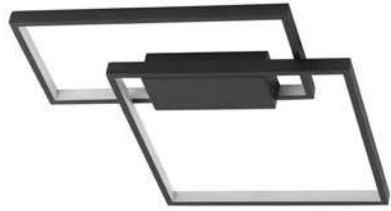

PORTO - 9364033

Triac Dimmable

Sandy Black Steel Aluminium & Acrylic
LED 30 Watt 230 Volt
2030Lm 3000K IP20
L: 45 W:45 H: 4 cm