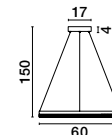

ADRIA . 9530227

Triac Dimmable

Sandy Black Aluminium
LED 32 Watt 220 Volt
3288Lm 3000K IP20
D: 60 H: 150 cm