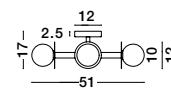

PIELO - 9043318
Brass Gold Metal
Opal Glass
LED G9 4x5 Watt 230 Volt
IP20 Bulb Excluded
L: 51 W: 37 H: 17 cm