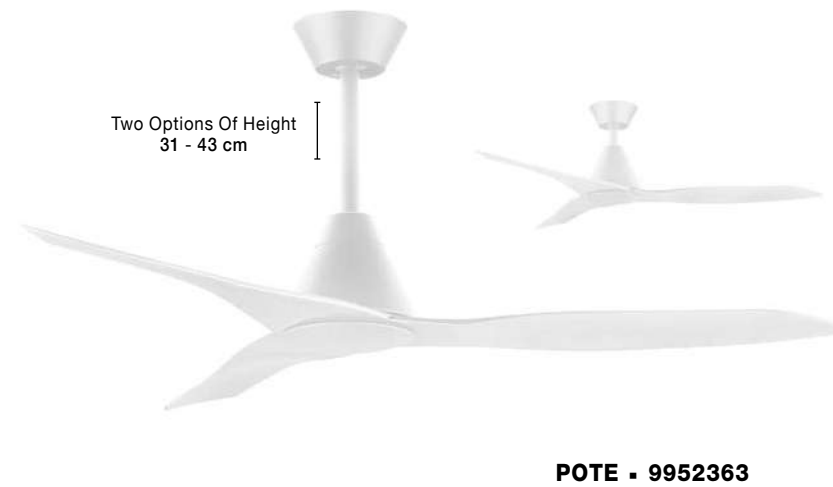

FAN SPECIFICATIONS

Product Nm.	Body Material	Blades Material	Product Size	Speed	Length of Each Blade	Motor Type	Watt (max.)	Power Supply	Airflow (CFM)	RPM	Noise Level	Weight	Blade Sweep	Summer/Winter Function	Light	Remote Control	Guarantee	Class
9952360	White Aluminium	White ABS	D: 132 cm H: 43 cm	6 Speed Remote	54"	DC	38W	AC220-240V	5250	220	N/A	4,7 Kg	N/A	✓	X	✓	2 Years Light & control 10 Years motor	I
9952365	Black Aluminium	Black ABS	D: 132 cm H: 43 cm	6 Speed Remote	54"	DC	38W	AC220-240V	5250	220	N/A	4,7 Kg	N/A	✓	X	✓	2 Years Light & control 10 Years motor	I

FAN SPECIFICATIONS

Product Nm.	Body Material	Blades Material	Product Size	Speed	Length of Each Blade	Motor Type	Watt (max.)	Power Supply	Airflow (CFM)	RPM	Noise Level	Weight	Blade Sweep	Summer/Winter Function	Light	Remote Control	Guarantee	Class
9952363	White Aluminium	White ABS	D: 110 cm H: 31-43 cm	6 Speed Remote	69"	DC	N/A	AC220-240V	4500	184	N/A	11 Kg	N/A	✓	X	✓	2 Years Light & control 10 Years motor	I
9952364	Black Aluminium	Black ABS	D: 110 cm H: 31-43 cm	6 Speed Remote	69"	DC	N/A	AC220-240V	4500	184	N/A	11 Kg	N/A	✓	X	✓	2 Years Light & control 10 Years motor	I

LIGHT SPECIFICATIONS

Product Nm.	LED Watt	Motor DC Watt	Lumen	Volt	LED Chip	Beam Angle	Kelvin	Protection	Driver Included
9952363	18W	40W	650Lm	220V	Edison	120°	3000K	IP20	✓
9952364	18W	40W	650Lm	220V	Edison	120°	3000K	IP20	✓

WALL PANEL - 9953200
Wall Panel
L: 10 W: 10 H: 5.5 cm