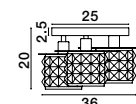

LAWAN - 9009293

Gold Leaf & Matt Black Metal
Structured Glass
LED E14 3x5 Watt 230 Volt
IP20 Bulb Excluded
D: 36 H: 20 cm