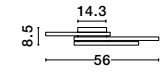

BILBAO - 8160161

White Aluminium
& Acrylic
LED 42 Watt 230 Volt
2650Lm 3000K IP20
L: 56 W: 56 H: 8.5 cm