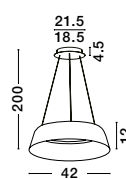

ALBA - 9345656
Triac Dimmable
Sandy Black Aluminium Outside
Champaign Gold Inside
LED 42 Watt 230 Volt
1279Lm 3000K IP20
D: 42 H: 200 cm