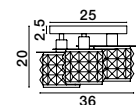

LAWAN - 9009292

Chrome & Matt Black Metal
Structured Glass
LED E14 3x5 Watt 230 Volt
IP20 Bulb Excluded
D: 36 H: 20 cm