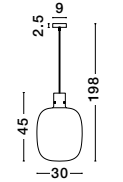

CINZIA - 9236630
Clear Glass
White Cord
Brass Gold Metal
LED E27 1x12 Watt 230 Volt
IP20 Bulb Excluded
D: 30 H1: 45 H2: 198 cm