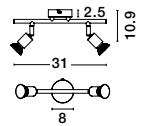

LUP - 960002
Satin Gold Metal
LED GU10 2x10 Watt 230 Volt
IP20 Bulb Excluded
L: 31 W: 8 H: 10.9 cm