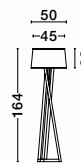

SALINO - 9145071
Ivory Fabric Shade
Brown Fabric Wire
Natural Wood
LED E27 1x12 Watt 230 Volt
IP20 Bulb Excluded
Cable Length: 200 cm
D: 50 H1: 28 H2: 164 cm