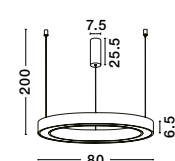

STING - 9558608
Triac Dimmable
Brass Gold Aluminium
& Acrylic
LED 60 Watt 230 Volt
3389Lm 3000K IP20
D: 100 H: 200 cm