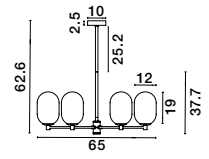

BALOR - 9009246

Brass Gold Metal
Gradient White Glass
LED G9 6x5 Watt 230 Volt
IP20 Bulb Excluded
Included Two parts Of Metal
25.2 cm Each Part
D: 65 H1: 37.7 H2: 62.6 cm