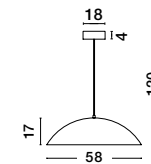

GLIM - 9081280

Triac Dimmable

Sandy White Outside
Natural Wood Inside
Aluminium & Acrylic
LED 42 Watt 230 Volt
2015Lm 3000K IP20
D: 58 H: 120 cm