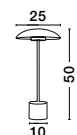

LASH - 9501227

Gold Metal
LED 5 Watt 230 Volt
250Lm 3000K IP20
Cable Length: 180 cm
D: 25 W: 10 H: 50 cm