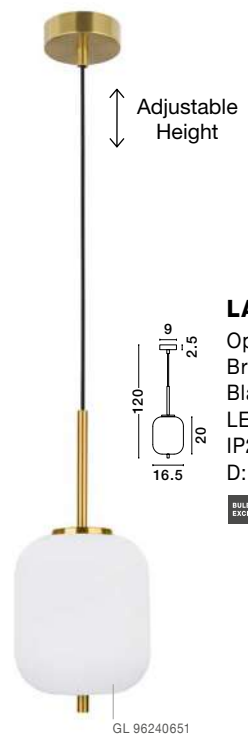

GL 96240631

LATO - 9624063

Opal Glass
Brass Gold Metal
Black Fabric Wire
LED E27 1x12 Watt 230 Volt
IP20 Bulb Excluded
D: 27 H: 40 H₂: 120 cm

GL 96240641

LATO - 9624064

Opal Glass
Brass Gold Metal
Black Fabric Wire
LED E14 1x5 Watt 230 Volt
IP20 Bulb Excluded
D: 18.5 H: 17.2 H₂: 120 cm