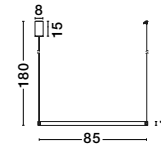

VEGAS - 86016806

Antique Brass
Aluminium & Acrylic
LED 30 Watt 230 Volt
1650Lm 3000K IP20
D: 85 H: 180 cm