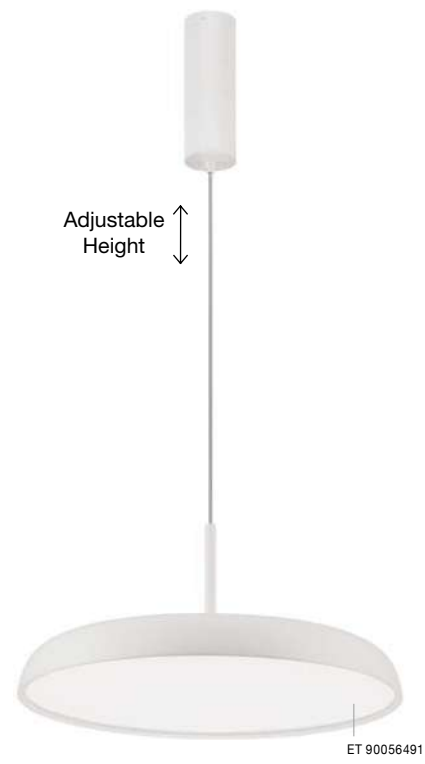

LINUS . 9005648 · 3000K Triac Dimmable
9005659 · 2700-4000K CCT Dimmable

Sandy White Aluminium
& Acrylic
LED 40 Watt 220-240 Volt
2541Lm IP20
Remote Control Included
D: 45 H: 150 cm