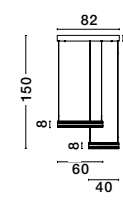

AGOS - 9054445

Triac Dimmable
Gold Aluminium
& Acrylic
LED 124 Watt 230 Volt
5421Lm 3000K IP20
L: 82 W: 60 H: 150 cm