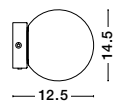

JOLINE - 9919601

Sandy Black Metal & Aluminium
White Opal Glass
Switch On/Off
LED 1x6 Watt 240 Volt
445Lm 3200K IP20
D: 12.5. W: 12.5 H: 14.5 cm

GL 99195321

Adjustable