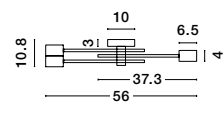

GRANSO - 9156303
Sandy Black Metal
LED E27 3x12 230 Volt
IP20 Bulb Excluded
L: 56 H: 10.8 cm