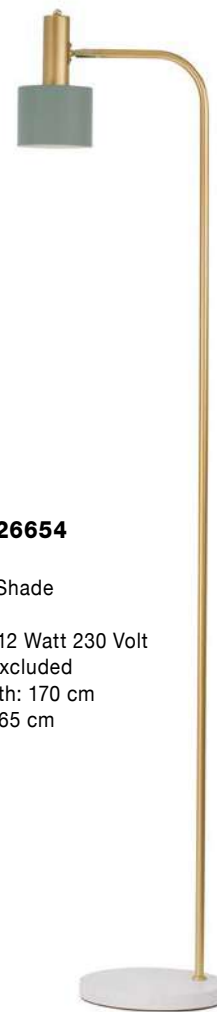

PAZ - 9426654

Gold Metal
Mint Metal Shade
White Base
LED E27 1x12 Watt 230 Volt
IP20 Bulb Excluded
Cable Length: 170 cm
D: 12.5 H: 165 cm