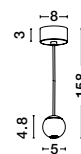

NOCCI - 9103212

Black Aluminium
Black Fabric Wire
LED 4 Watt 230 Volt
290Lm 3000K IP20
D: 5 H: 158 cm