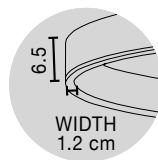

MOTIF - 9063608
Triac Dimmable
Sandy White Aluminium
& Acrylic
LED 60 Watt 230 Volt
4552Lm 3000K IP20
D: 100 W: 1.2 H: 18 cm