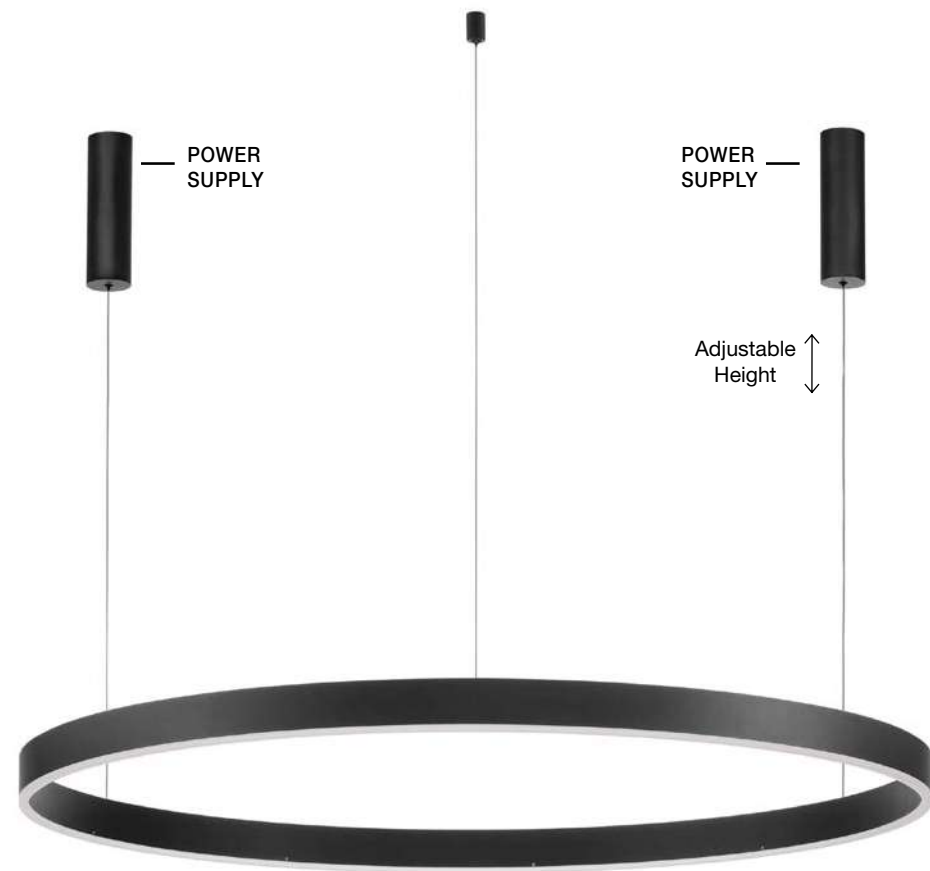

POWER SUPPLY

Adjustable Height

MOTIF . 9530201 - 3000K Triac Dimmable
9530219 - 2700-6000K Changing CCT & Dimming

Sandy Black Aluminium & Acrylic
 LED 72 Watt 5250Lm
 230 Volt IP20
 D: 120 H: 250 cm

CONTROLLER . 9530224
 Remote control for change CCT & Dimming