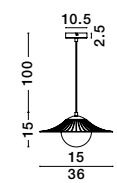

FLY - 9620127

Matt White Metal
& Opal Glass
LED E27 1x12 Watt 230 Volt
IP20 Bulb Excluded
D: 36 H: 115 cm