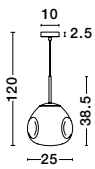

LAVA - 9190403

Gold Metal
Handmade Gold Glass
LED E27 1x12 Watt 230 Volt
IP20 Bulb Excluded
D: 25 H1: 38.5 H2: 120 cm