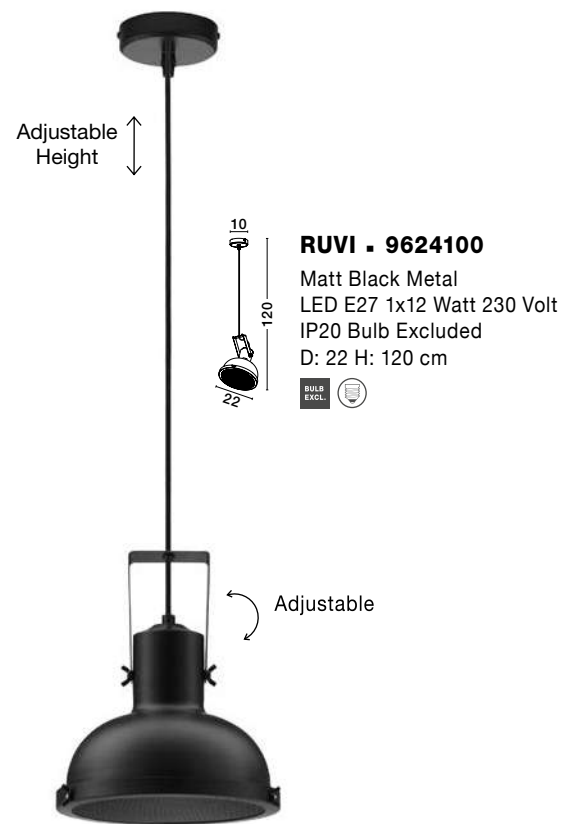

Adjustable Height

OSTERIA - 420201

Shining Black Steel Outside
Matt White Inside
Black Fabric Wire
LED E27 1x12 Watt 230 Volt
IP20 Bulb Excluded
D: 46 H: 26 H2: 115 cm

Adjustable Height

OSTERIA - 420202

Shining White Steel Outside
Matt White Inside
White Fabric Wire
LED E27 1x12 Watt 230 Volt
IP20 Bulb Excluded
D: 46 H: 26 H2: 115 cm