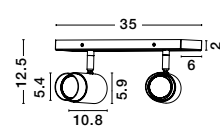

POGNO - 9111434

Sandy Black & Gold Aluminium
LED GU10 2x10 Watt 220-240 Volt
IP20 Bulb Excluded
L: 35 W: 6 H: 14 cm