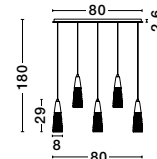

GL 91601911

KOVAC - 9160195
Brass Gold Metal
& Clear Structured Glass
LED G9 5x5 Watt 230 Volt
IP20 Bulb Excluded
L: 80 W: 10 H: 180 cm