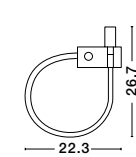

GENEVA - 8126582
Black Aluminium
Adjustable
Switch On/Off
LED Samsung 3 Watt
190Lm 3000K IP20
L: 22.3 W: 4.8 H: 26.7 cm