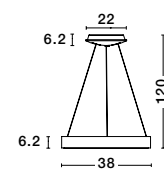

RANDO THIN - 9453433

Triac Dimmable
Brushed Coffee Aluminium
& Acrylic
LED 30 Watt 230 Volt
1845Lm 3000K IP20
D: 38 H: 120 cm