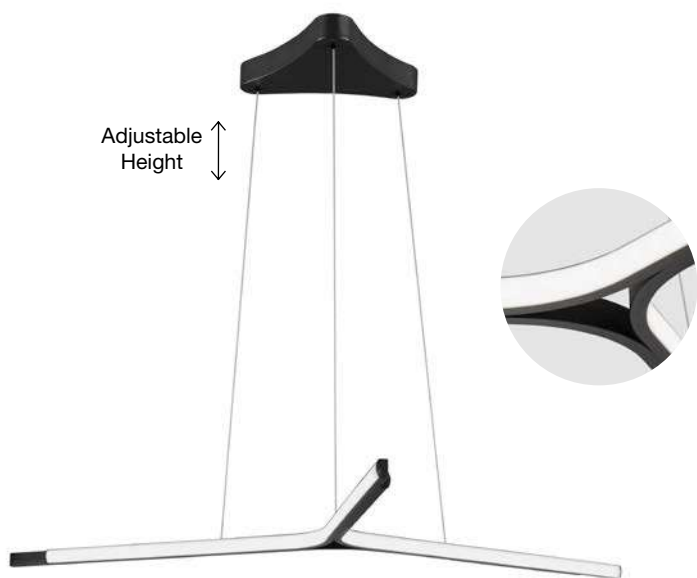

ODERICK - 9100145
Sandy Black Aluminium
& Acrylic
LED 44 Watt 230 Volt
1346Lm 3000K IP20
D: 102 H: 182 cm