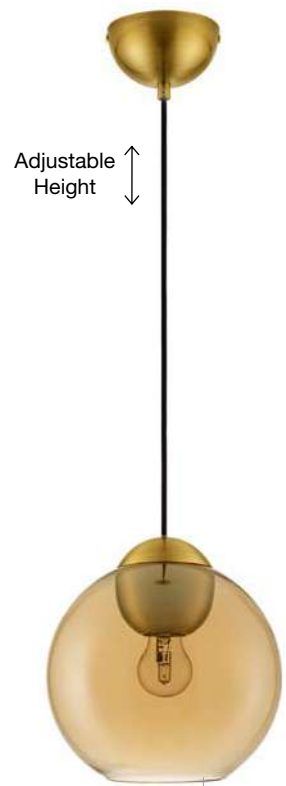

Adjustable Height

GL 90092401

MIDORI . 9009240
 Brass Gold Metal & Dark Blue Glass
 LED E27 1x12 Watt 230 Volt
 IP20 Bulb Excluded
 D: 24 H1: 24.8 H2: 183.8 cm

Adjustable Height

GL 90092391

MIDORI . 9009239
 Brass Gold Metal & Amber Glass
 LED E27 1x12 Watt 230 Volt
 IP20 Bulb Excluded
 D: 24 H1: 24.8 H2: 183.8 cm