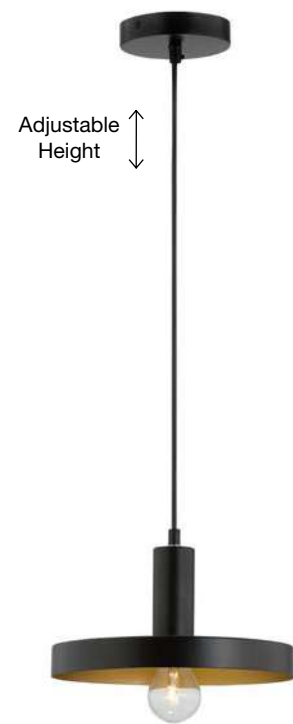

Adjustable Height ↑↓

GARNI - 9417053

Black Metal Outside
Gold Inside
Black PVC Wire
LED E27 1x12 Watt 230 Volt
IP20 Bulb Excluded
D: 25 H1: 15 H2: 120 cm