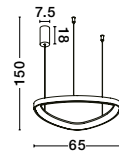

ESTEVA . 9053552

Triac Dimmable
Sandy Black Aluminium
& Acrylic
LED 47 Watt 230 Volt
3340Lm 3000K IP20
D: 65 H: 150 cm