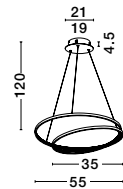

GRANIA - 9818510

Triac Dimmable
Matt Gold Aluminium & Acrylic
LED 25 Watt 230 Volt
1900Lm 3000K IP20
D: 55 H: 120 cm