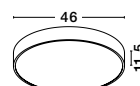

SOTTO - 9756722

CCT Dimmable

Sandy Black Aluminium
& Acrylic
LED 40 Watt 220-240 Volt
1964Lm 2700-3500-5000K IP20
Included Remote Control
D: 46 H: 11.5 cm