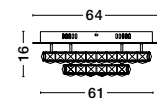

QUENTIN - 9172519

Chrome Aluminium
K9 Crystal
LED 44 Watt 230 Volt
2640Lm 3500K IP20
D: 64 H: 16 cm