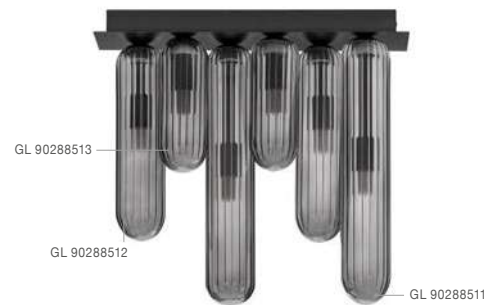

GL 90288513

GL 90288512

GL 90288511