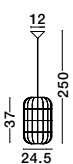

Adjustable Height

MIA - 9858596
 Ivory Rattan
 White Fabric Wire & Base
 LED E27 1x12 Watt 230 Volt
 IP20 Bulb Excluded
 D: 35 H1: 44 H2: 250 cm

Adjustable Height

AURORA - 9587161
 Natural Rattan
 Black Fabric Wire & Base
 LED E27 1x12 Watt 230 Volt
 IP20 Bulb Excluded
 D: 24.5 H1: 37 H2: 250 cm