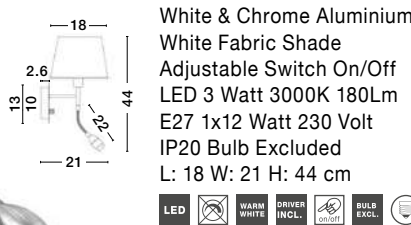

MONTATO - 6916202

White & Chrome Aluminium
White Fabric Shade
Adjustable Switch On/Off
LED 3 Watt 3000K 180Lm
E27 1x12 Watt 230 Volt
IP20 Bulb Excluded
L: 18 W: 21 H: 44 cm