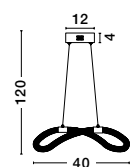

CERELIA - 9082094

Brass Gold Metal
& Fiber Braided Silicone Tube
LED 15 Watt 230 Volt
1160Lm 3000K IP20
D: 40 H: 120 cm