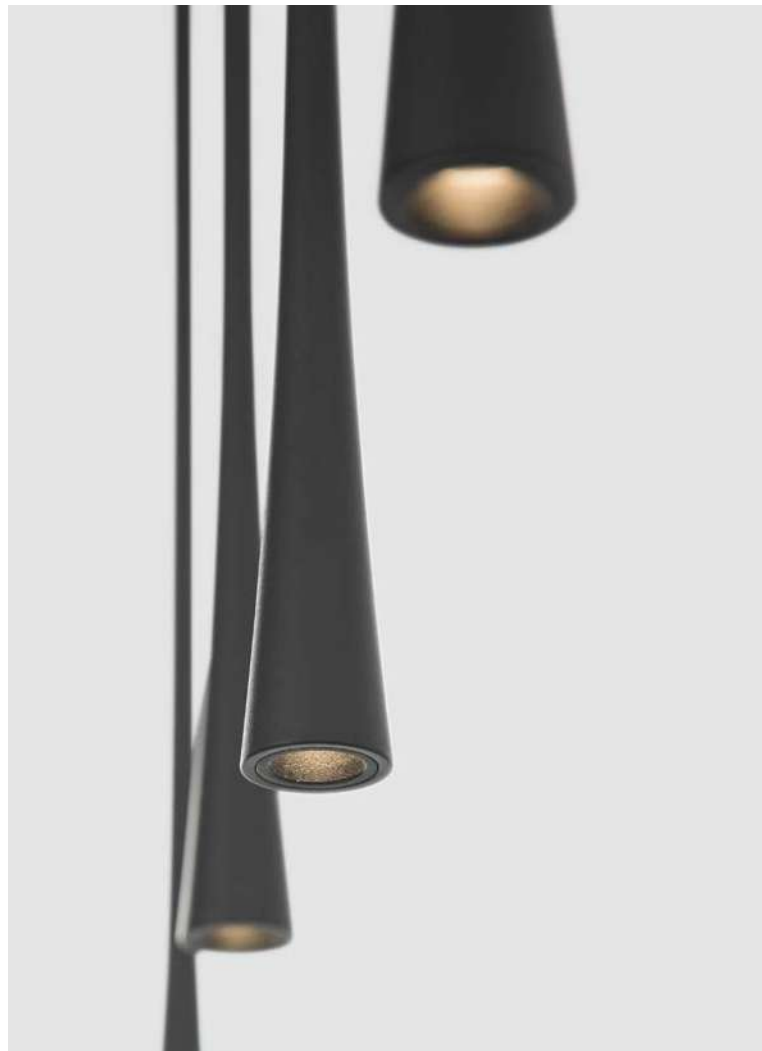

Adjustable Height

Adjustable Height

Adjustable Height

GOCCIO - 9102591
Black Aluminium & Steel
Black Fabric Wire
LED 6 Watt 230 Volt
226Lm 3000K IP20
D: 3 H: 60 H2: 160 cm

GOCCIO - 9102592
White Aluminium & Steel
White Fabric Wire
LED 6 Watt 230 Volt
226Lm 3000K IP20
D: 3 H: 60 H2: 160 cm

GOCCIO - 9504001
Black Aluminium & Steel
Black Fabric Wire
LED 38 Watt 230 Volt
1301Lm 3000K IP20
L: 110 W: 4.5 H: 60 H2: 160 cm