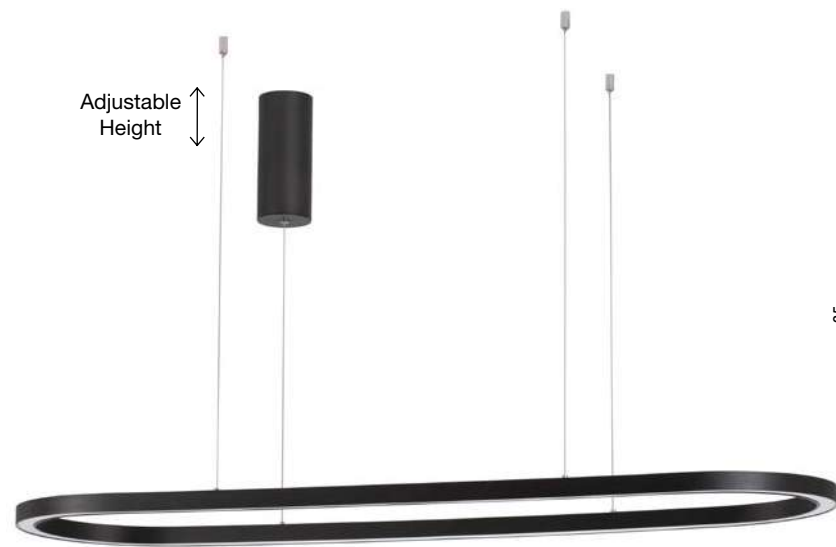

LED 48 Watt 230 Volt
3730Lm 2700K - 4000K IP20
Remote Control Included
D1: 60 D2: 46 H:8 cm

MORBIDO . 9345637

CCT Dimmable

Brass Gold Aluminium
& Acrylic

LED 59 Watt 230 Volt
4283Lm 2700K - 4000K IP20
Remote Control Included
D1: 80 D2: 66 H: 8 cm

CUPPE - 9345624
 Triac Dimmable
 Sandy Black Aluminum
 & Acrylic
 LED 56 Watt 230 Volt
 6989Lm 3000K IP20
 L: 120 W: 35 H: 200 cm

CUPPE - 9345625
 Triac Dimmable
 Sandy White Aluminum
 & Acrylic
 LED 56 Watt 230 Volt
 6989Lm 3000K IP20
 L: 120 W: 35 H: 200 cm