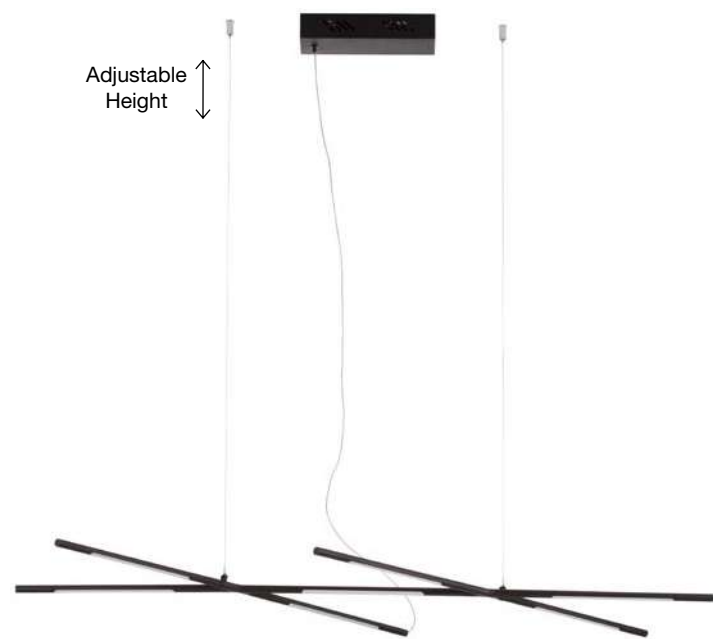

Adjustable Height ↑↓

RACCIO - 9695213
Triac Dimmable
Black Metal & Acrylic
LED 27 Watt 230 Volt
1308Lm 3000K IP20
L: 115 W: 53 H: 200 cm