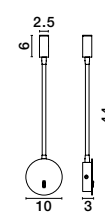

JACO - 8140321
White Aluminium
Adjustable
Switch On/Off
LED Samsung 3 Watt
190Lm 3000K IP20
L: 10 W: 3 H: 44 cm