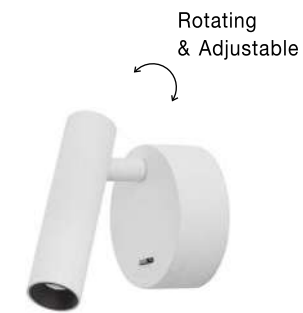

CLIP - 9030201
Sandy White Aluminium
LED Philips 3 Watt
Switch On/Off
190Lm 3000K IP20
D: 8 W: 3.4 H: 11 cm

CLIP - 9030202
Sandy Black Aluminium
LED Philips 3 Watt
Switch On/Off
190Lm 3000K IP20
D: 8 W: 3.4 H: 11 cm

**ANTI
GLARE
NETWORK**

Rotating & Adjustable

LAREDO - 8140521
White Aluminium
Adjustable
Switch On/Off
LED Samsung 3 Watt
190Lm 3000K IP20
L: 11 W: 9 H: 11 cm

Rotating & Adjustable

LAREDO - 8140522
Chrome Aluminium
Adjustable
Switch On/Off
LED Samsung 3 Watt
190Lm 3000K IP20
L: 11 W: 9 H: 11 cm

Rotating & Adjustable

LAREDO - 8140523
Black Aluminium
Adjustable
Switch On/Off
LED Samsung 3 Watt
190Lm 3000K IP20
L: 11 W: 9 H: 11 cm

Rotating & Adjustable

CLIP - 9030203
Satin Brass Aluminium
LED Philips 3 Watt
Switch On/Off
190Lm 3000K IP20
D: 8 W: 3.4 H: 11 cm