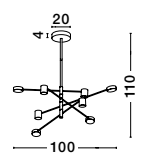

ALSO YOU CAN DO

NORDIK - 9080121
 Triac Dimmable
 Black Aluminium
 & Acrylic
 LED 28 Watt 230 Volt
 594Lm 3000K IP20
 D: 100 H: 95 cm

ALSO YOU CAN DO

NORDIK - 9080122
 Triac Dimmable
 Black Aluminium
 & Acrylic
 LED 40 Watt 230 Volt
 690Lm 3000K IP20
 D: 100 H: 110 cm