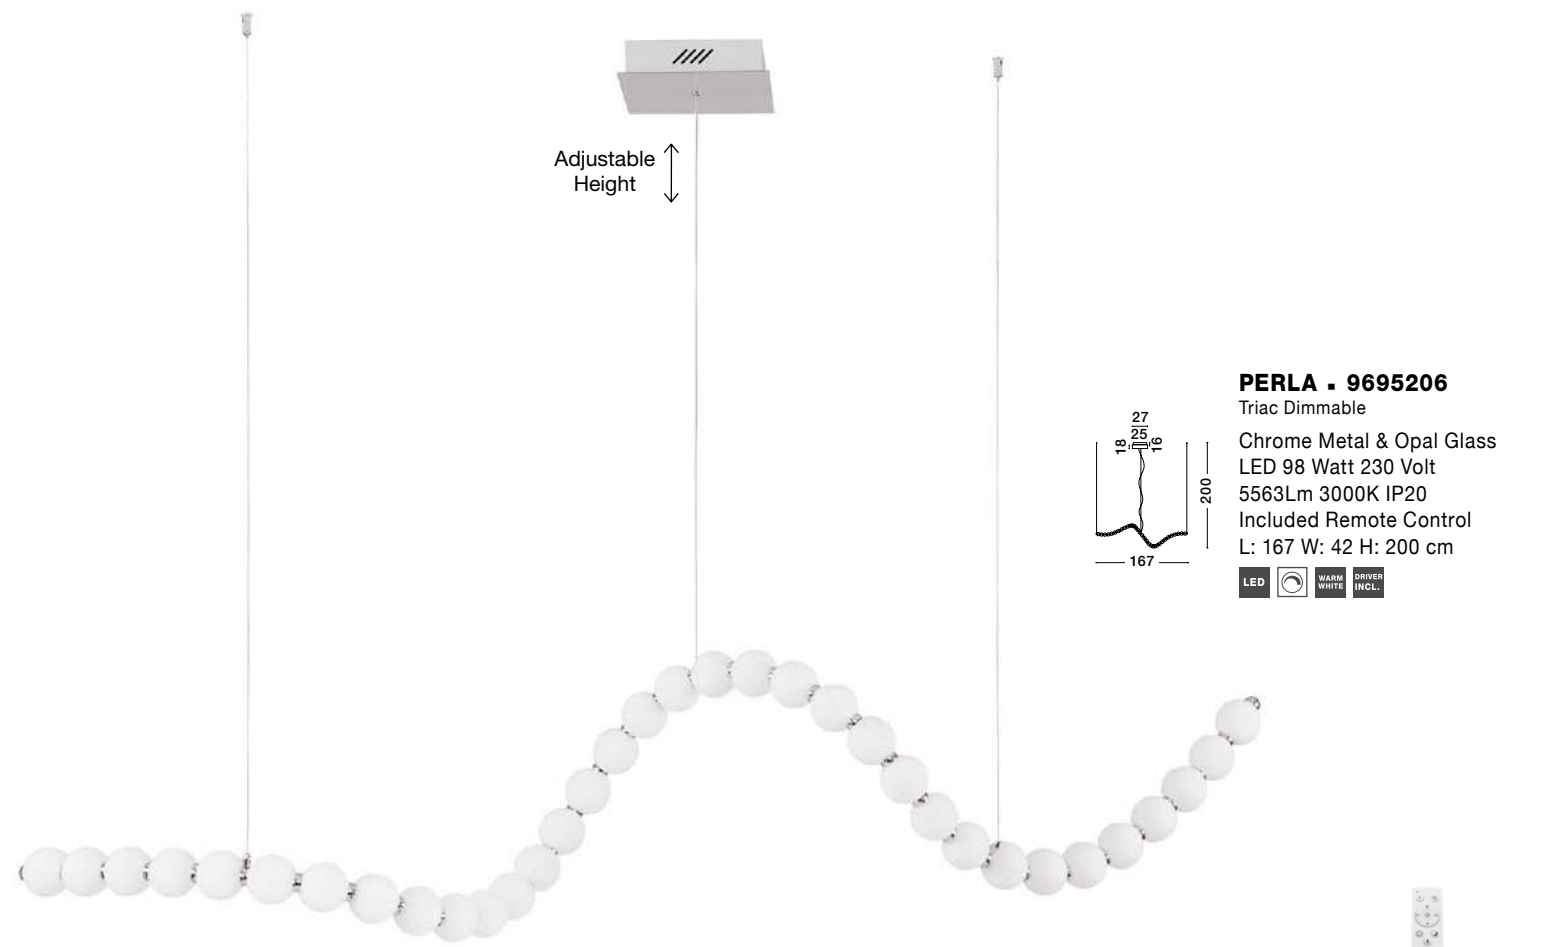

PERLA • 9186915
 Triac Dimmable
 Chrome Metal & Opal Glass
 LED 207 Watt 230 Volt
 13065Lm 3000K IP20
 D1: 79 D2: 10 H: 400 cm

PERLA • 9695207
 Triac Dimmable
 Gold Metal & Opal Glass
 LED 207 Watt 230 Volt
 13065Lm 3000K IP20
 D1: 79 D2: 10 H: 400 cm

PERLA - 9695206

Triac Dimmable
 Chrome Metal & Opal Glass
 LED 98 Watt 230 Volt
 5563Lm 3000K IP20
 Included Remote Control
 L: 167 W: 42 H: 200 cm

9695206-9695601
 Included
 Remote control

PERLA - 9695601