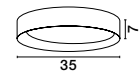

STAKE - 9345524

Triac Dimmable

Sandy White Aluminium
Wood & Acrylic
LED 30 Watt 220-240 Volt
1717Lm 3000K IP20
D: 35 H: 7 cm