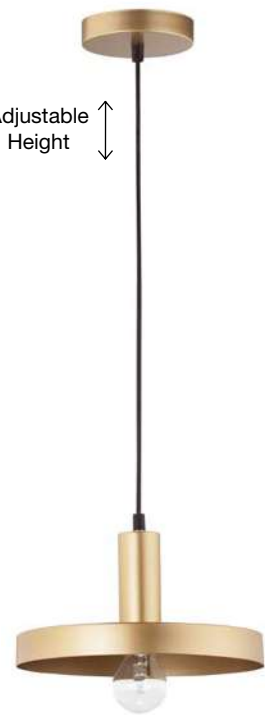

Adjustable Height ↑↓

GARNI - 9417050

Gold Metal
Outside & Inside
Black PVC Wire
LED E27 1x12 Watt 230 Volt
IP20 Bulb Excluded
D: 25 H1: 15 H2: 120 cm