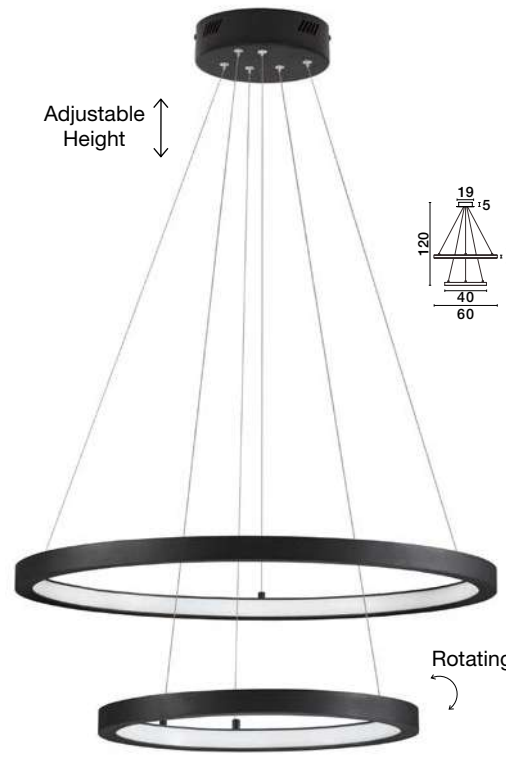

EMPATIA - 9172864
Triac Dimmable
Sandy Black Aluminium
& Acrylic
LED 60 Watt 230 Volt
1755Lm 3000K IP20
D1: 60 D2: 40 H: 120 cm