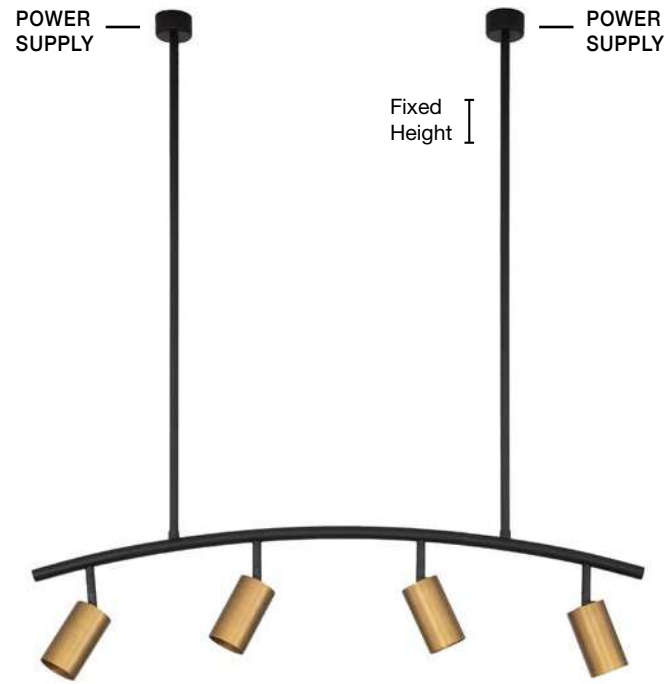

POWER SUPPLY

POWER SUPPLY

Fixed Height

POGNO - 9111457
Black & Gold Aluminium
LED GU10 4x10 Watt 230 Volt
IP20 Bulb Excluded
L: 96.5 H: 90 cm