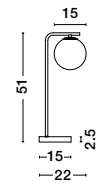

ALVAREZ - 9136702
Satin Gold Metal
& Black Marble
White Opal Glass
LED E27 1x12 Watt 230 Volt
Bulb Excluded IP20
Cable Length: 160 cm
L: 31 W: 25 H: 140 cm