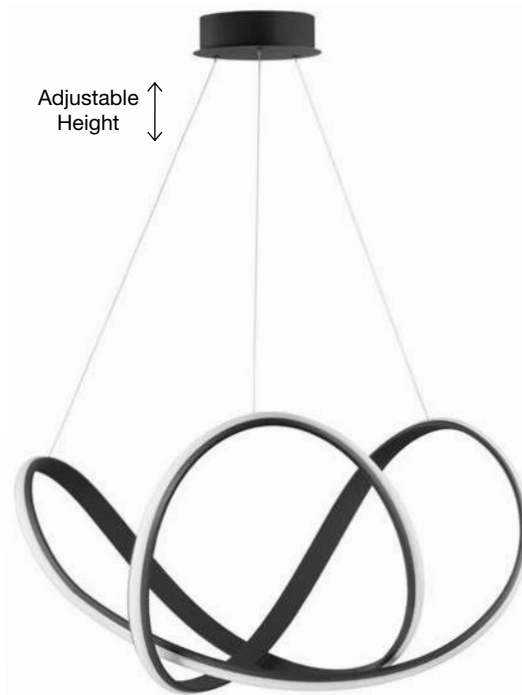

LED WARM WHITE DRIVER INCL.

APUS - 9348051
 Triac Dimmable
 Sandy Black Aluminium
 & Acrylic
 LED 50 Watt 230 Volt
 2158Lm 3000K IP20
 D: 70 H: 120 cm

LED WARM WHITE DRIVER INCL.

Adjustable Height

ODREY - 9756717