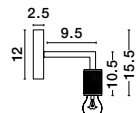

ROYAL - 9501233

Black Metal
LED E27 1x12 Watt 230 Volt
IP20 Bulb Excluded
D: 12 W: 12 H: 15.5 cm