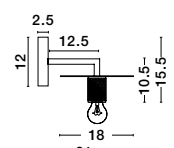

ROYAL - 9501232

Black Metal
LED E27 1x12 Watt 230 Volt
IP20 Bulb Excluded
D: 12 W: 21 H: 15.5 cm