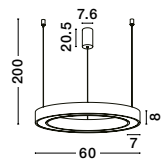

MORBIDO - 9345640

CCT Dimmable
Brass Gold Aluminium
& Acrylic
LED 48 Watt 230 Volt
3268Lm 2700K - 4000K IP20
Remote Control Included
D: 60 H: 200 cm