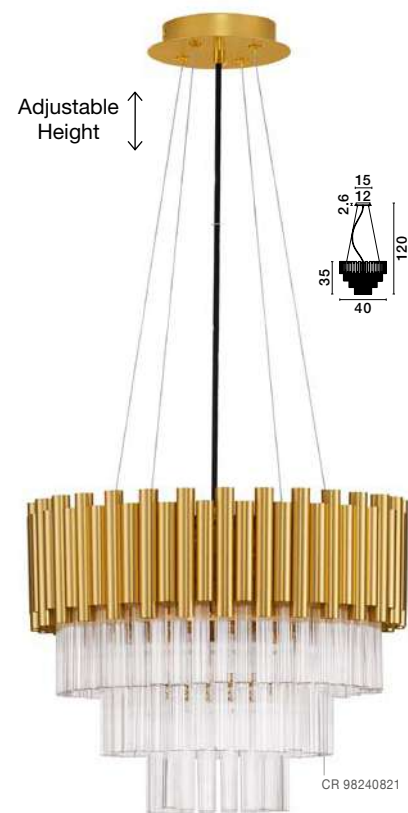

Adjustable Height

CR 90501301

CR 90501302

GRANE - 9050130

Gold Metal & Crystal
LED E14 8x5 Watt 230 Volt
IP20 Bulb Excluded
L: 80 W: 30 H: 120 cm

Adjustable Height

MAGNOLIA - 9824080

Gold Aluminum & Crystal (96 pcs)
LED E14 5x5 Watt 230 Volt
IP20 Bulb Excluded
D: 39 H1: 35 H2: 120 cm

CR 98240821

CR 98240821

MAGNOLIA - 9824082

Gold Aluminum & Crystal (21 pcs)
LED E14 2x5 Watt 230 Volt
IP20 Bulb Excluded
L: 24 W: 16.3 H: 26.5 cm

Adjustable Height

CR 98240821

MAGNOLIA - 9824081

Gold Aluminum & Crystal (120 pcs)
LED E14 6x5 Watt 230 Volt
IP20 Bulb Excluded
D: 50 H1: 35 H2: 120 cm