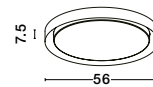

TROY - 9053593

Triac Dimmable

Matt White Metal
& Acrylic Diffuser
LED 50 Watt 230 Volt
2750Lm 3000K IP20
D: 56 H: 7.5 cm