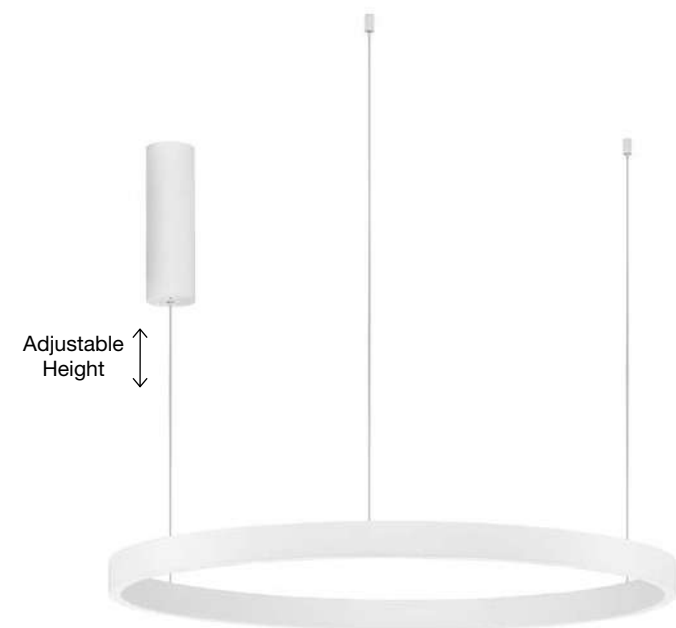

Up & Down Light
D: 98 H: 200 cm

Adjustable Height

ELOWEN - 9345662
 Triac Dimmable
 Brushed Silver Aluminium & Acrylic
 LED 60 Watt 220 Volt
 2552Lm 3000K IP20
 Up & Down Light
 D: 60 H: 150 cm

Adjustable Height

WIDTH
1.9 cm

ELOWEN - 9345666
 Triac Dimmable
 Brushed Silver Aluminium & Acrylic
 LED 77 Watt 220 Volt
 3326Lm 3000K IP20
 Up & Down Light
 D: 80 H: 150 cm

LIGHT
UP &
DOWN

Adjustable Height

ELOWEN - 9345670
 Triac Dimmable
 Brushed Silver Aluminium & Acrylic
 LED 106 Watt 230 Volt
 4899Lm 3000K IP20
 Up & Down Light
 D: 98 H: 200 cm