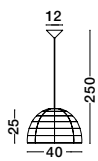

Adjustable Height

MELODY - 9858719
Natural Rattan
Black Fabric Wire & Base
LED E27 1x12 Watt 230 Volt
IP20 Bulb Excluded
D: 30.5 H1: 34 H2: 215 cm

Adjustable Height

MELODY - 9586766
Natural Rattan
Black Fabric Wire & Base
LED E27 1x12 Watt 230 Volt
IP20 Bulb Excluded
D: 30 H1: 42 H2: 250 cm

Adjustable Height

MELODY - 9586446
Natural Rattan
Black Fabric Wire & Base
LED E27 1x12 Watt 230 Volt
IP20 Bulb Excluded
D: 40 H1: 25 H2: 250 cm

Adjustable Height

MELODY - 9586431
Ivory Rattan
White Fabric Wire & Base
LED E27 1x12 Watt 230 Volt
IP20 Bulb Excluded
D: 50.5 H1: 30 H2: 250 cm