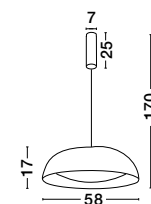

LONDON - 86009

Triac Dimmable

Black Aluminium Outside
Copper Inside & Acrylic
LED 41 Watt 230 Volt
3603Lm 3000K IP20
D: 58 H1: 17 H2: 170 cm