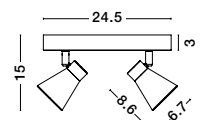

DUBLIN - 9155811
Sandy White Metal
LED GU10 2x10 Watt 230 Volt
IP20 Bulb Excluded
L: 24.5 W: 5.5 H: 15 cm