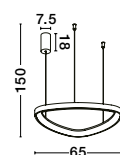

ESTEVA . 9053553

Triac Dimmable
Coffee Brown Aluminium
& Acrylic
LED 47 Watt 230 Volt
3340Lm 3000K IP20
D: 65 H: 150 cm