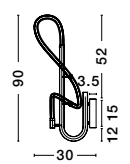

CERELIA - 9082095

Brass Gold Metal
& Fiber Braided Silicone Tube
LED 17.7 Watt 230 Volt
1146Lm 3000K IP20
L: 90 H: 30 cm