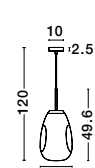

LAVA - 9190391

Copper Metal
Handmade Copper Glass
LED E27 1x12 Watt 230 Volt
IP20 Bulb Excluded
D: 22 H1: 49.6 H2: 120 cm