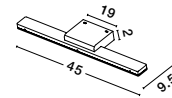

IP44

NYX - 9136171
White Aluminium
& Acrylic
LED 12 Watt 100-240 Volt
1802Lm 3000K IP44
L: 45 W: 9.5 H: 3 cm
LED WARM WHITE DRIVER INCL.