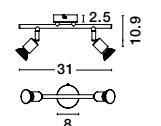

LUP - 960006
Satin Black Metal
LED GU10 2x10 Watt 230 Volt
IP20 Bulb Excluded
L: 31 W: 8 H: 10.9 cm