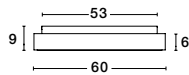

ET 93538521

RANDO THIN - 9353856
Triac Dimmable

Brushed Silver Aluminium
& Acrylic
LED 50 Watt 230 Volt
2864Lm 3000K IP20
D: 60 H: 9 cm