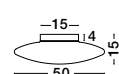

PRESSIONE - 620442

Opal Glass
Chrome Metal
LED E27 3x12 Watt 230 Volt
IP20 Bulb Excluded
D: 50 H: 15 cm