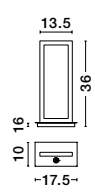

WENNA - 9500812
Matt Black Aluminium & Acrylic
LED 38 Watt 230 Volt
3363Lm 3000K IP20
L: 26 W: 16 H: 153 cm