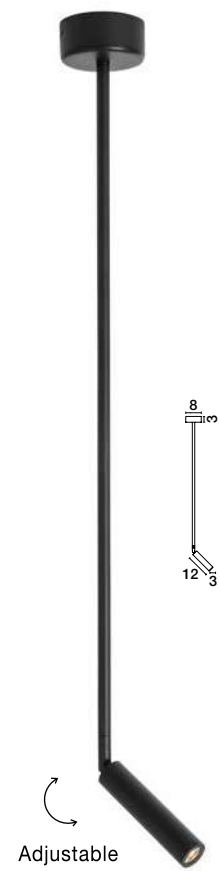

SICILY - 7140184
Black Aluminium
Adjustable
LED Samsung 3 Watt
190Lm 3000K IP20
D: 8 W: 12 H: 80 cm