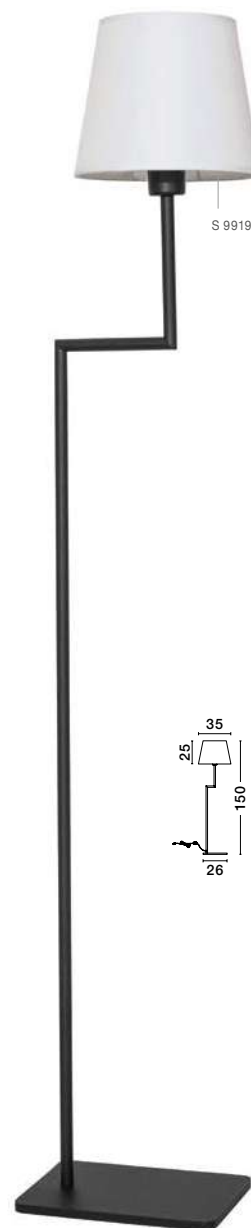

S 99191531

SAVONA - 9919153

White Fabric Shade
Sandy Black Aluminium
LED E27 1x12 Watt 230 Volt
IP20 Bulb Excluded
Cable Length: 174 cm
D: 35 W: 18 H: 25 H2: 150 cm