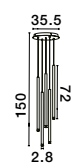

DANDIA - 9540203

Black Aluminum
LED 27 Watt 220-240 Volt
1312Lm 3000K IP20
D: 35.5 H: 150 cm