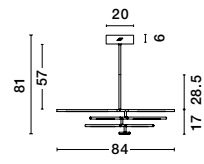

RACCIO - 9180781

Triac Dimmable
Brass Gold Metal & Acrylic
LED 48 Watt 230 Volt
3633Lm 3000K IP20
Included Two parts
Of Metal 33 & 43 cm
L: 84 W: 80 H: 81 cm