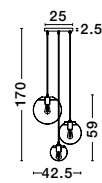

MIRALE - 9416933

Clear Glass & Gold Metal
Black PVC Wire
LED E27 3x12 Watt 230 Volt
IP20 Bulb Excluded
D: 42.5 H1: 59 H2: 170 cm