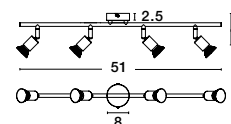

LUP - 960008
Satin Black Metal
LED GU10 4x10 Watt 230 Volt
IP20 Bulb Excluded
L: 51 W: 8 H: 10.9 cm