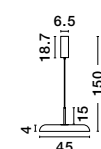

Champagne Gold Aluminium
& Acrylic
LED 40 Watt 220-240 Volt
2541Lm IP20
Remote Control Included
D: 45 H: 150 cm