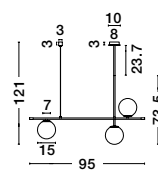

GIT - 9009295
Matt Black & Gold Metal
Opal Glass
LED G9 2x5 Watt 230 Volt
IP20 Bulb Excluded
Included Two parts Of Metal
23.7 cm Each Part
L: 95 W: 15 H: 73.5 H2: 121 cm