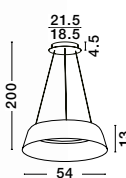

ALBA - 9345658
Triac Dimmable
Sandy Black Aluminium Outside
Champaign Gold Inside
LED 53 Watt 230 Volt
1982Lm 3000K IP20
D: 54 H: 200 cm