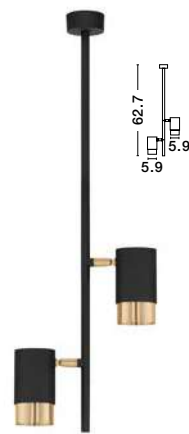

PONGO - 9010216

Sandy Black & Gold Aluminium
LED GU10 1x10 Watt 230 Volt
IP20 Bulb Excluded
D: 5.9 H: 62.2 cm