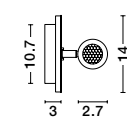

PENOR - 9081221

Sandy White
Aluminium & Acrylic
Switch On/Off
LED Cree 9 Watt 230 Volt
780Lm 3000K IP20
D: 14 W: 5.7 H: 14 cm