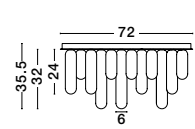

GUSTAVE - 9028853

Light Smoky Grey Glass & Matt Black Metal
LED G9 12x5 Watt 230 Volt
IP20 Bulb Excluded
L: 72 W: 10 H: 35.5 cm