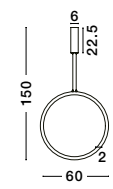

Adjustable
Height

WIDTH
2 cm

CHANGE • 9070168
Triac Dimmable
Brass Gold Aluminium
& Acrylic
LED 36 Watt 230 Volt
1161Lm 3000K IP20
D: 60 H: 150 cm