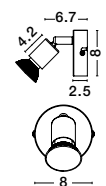

BASE - 662001

Rust Metal
LED GU10 1x10 Watt 230 Volt
IP20 Bulb Excluded
D: 8 W: 6.7 H: 10.9 cm