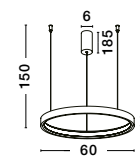

WIDTH
2 cm

Adjustable Height

PERRINE . 9345614
 Triac Dimmable
 Brushed Champagne Silver Aluminium & Acrylic
 LED 22 Watt 230 Volt
 1540Lm 3000K IP20
 D: 40 H: 150 cm

Adjustable Height

PERRINE . 9345618
 Triac Dimmable
 Brushed Champagne Silver Aluminium & Acrylic
 LED 40 Watt 230 Volt
 2800Lm 3000K IP20
 D: 60 H: 150 cm