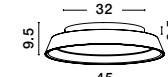

ET 98184521

LUTON - 9818453
Sandy White Aluminium
Matt White Acrylic Diffuser
LED 47 Watt 230 Volt
3525Lm 3000K IP20
D: 55 H: 8.5 cm

ET 98184521

LUTON - 9818452
Sandy Black Aluminium
Matt White Acrylic Diffuser
LED 47 Watt 230 Volt
3525Lm 3000K IP20
D: 55 H: 8.5 cm

ET 98184521

LUTON - 9818451
Coffee Brown Aluminium
Matt White Acrylic Diffuser
LED 47 Watt 230 Volt
3525Lm 3000K IP20
D: 55 H: 8.5 cm

ET 90812701

VELA - 9081270
Triac Dimmable
Sandy Black Outside
Coffee Inside
Aluminium & Acrylic
LED 30 Watt 230 Volt
1665Lm 3000K IP20
D: 45 H: 9.5 cm

ET 90812701

VELA - 9081260
Triac Dimmable
Sandy White Outside
Coffee Inside
Aluminium & Acrylic
LED 30 Watt 230 Volt
1665Lm 3000K IP20
D: 45 H: 9.5 cm