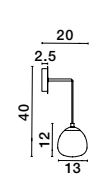

GL 90092611