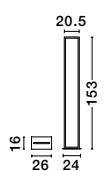

CORNICE - 9421751
Sandy Black Aluminium & Acrylic
LED 18 Watt 230 Volt
1080Lm 3000K IP20
L: 21 W: 6 H: 25 cm