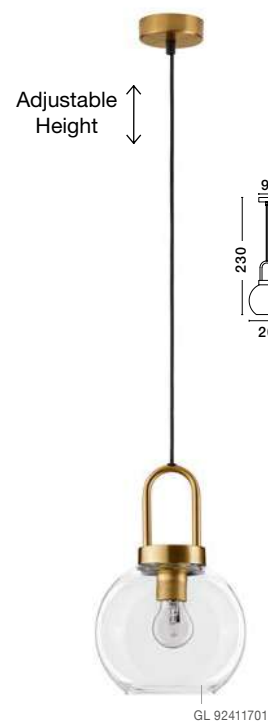

IRVINE - 9241170
Clear Glass
Black Cord
Brass Gold Metal
LED E27 1x12 Watt 230 Volt
IP20 Bulb Excluded
D: 20 H1: 30.3 H2: 230 cm

GL 92411701