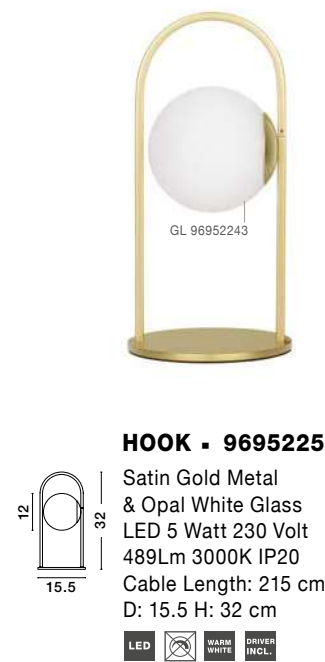

GL 92411701

IRVINE - 9241180
 Clear Glass
 Black Cord
 Brass Gold Metal
 LED E27 4x12 Watt 230 Volt
 IP20 Bulb Excluded
 L: 97.5 H1: 30.3 H2: 155 cm

GL 92411701

HOOK - 9695222

Triac Dimmable
Satin Gold Metal
& Opal White Glass
LED 30 Watt 230 Volt
3142Lm 3000K IP20
D: 42 H: 180 cm