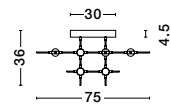

Gold Metal & Acrylic
LED 51 Watt 230 Volt
2751Lm 3000K IP20
L: 75 W: 68 H: 36 cm

9180630
Included
Remote control