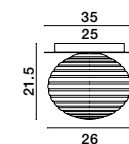

GL 90288461