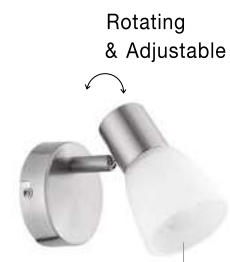

PUBLICO - 667002

Opal Glass
Satin Nickel Metal
LED E14 2x5 Watt 230 Volt
IP20 Bulb Excluded
L: 34.2 W: 7.8 H: 16.2 cm

GL 6670011

PUBLICO - 667001

Opal Glass
Satin Nickel Metal
LED E14 1x5 Watt 230 Volt
IP20 Bulb Excluded
D: 8 W: 13 H: 10.5 cm