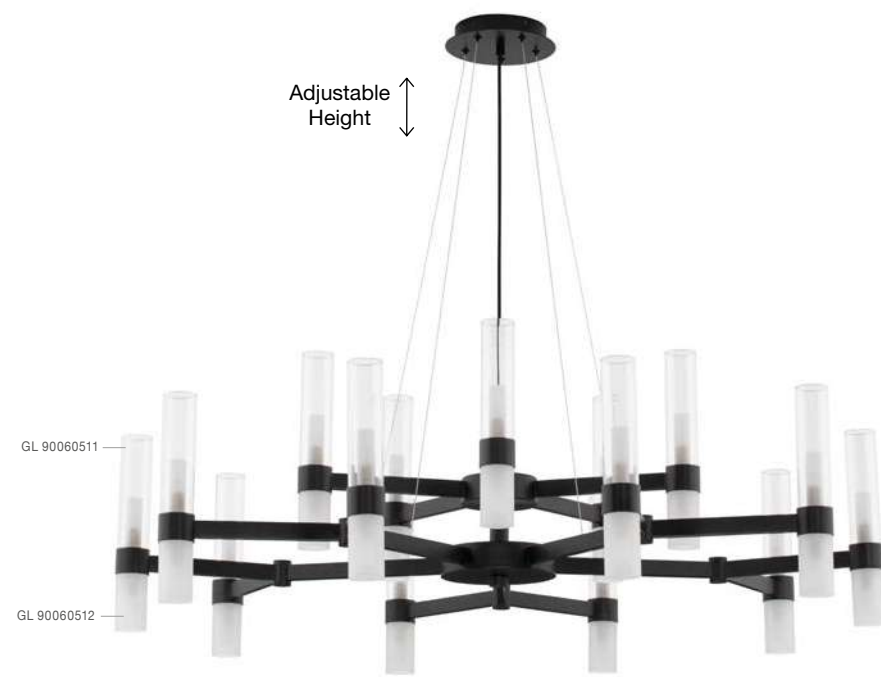

Adjustable Height

CENTURY - 9006053

Matt Black Metal
Clear & Frost Glass
LED G9 30x5 Watt 230 Volt
IP20 Bulb Excluded
D: 120 H1: 42 H2: 210 cm

GL 90060511

GL 90060512

GL 90060551

GL 90060552

GL 90060511

GL 90060512

CENTURY - 9006054

Matt Black Metal
Clear & Frost Glass
LED G9 2x5 Watt 230 Volt
IP20 Bulb Excluded
D: 10 W: 11 H: 31 cm

CENTURY - 9006055

Matt Black Metal
Clear & Frost Glass
LED G9 4x5 Watt 230 Volt
IP20 Bulb Excluded
L: 17.5 W: 15 H: 46.5 cm