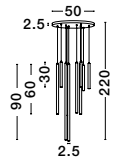

TRIMLE - 9287918

Gold Aluminium & Acrylic
LED 3 Watt 230 Volt
271Lm 3000K IP20
D: 2.5 H1: 50 H2: 150 cm

TRIMLE - 9287919

Gold Aluminium & Acrylic
LED 3 Watt 230 Volt
271Lm 3000K IP20
D: 2.5 H1: 70 H2: 150 cm

TRIMLE - 9287940

Triac Dimmable
Brushed Gold Aluminium & Acrylic
LED 26 Watt 230 Volt
1861Lm 3000K IP20
D: 50 H: 220 cm

TRIMLE - 9287930

Brushed Gold Aluminium & Acrylic
LED 21 Watt 230 Volt
1581Lm 3000K IP20
L: 100 W: 8 H1: 50 H2: 180 cm