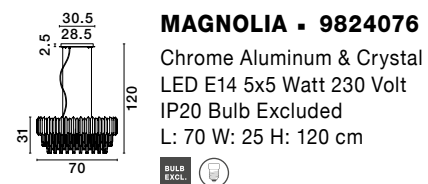

CR 98240801

MAGNOLIA - 9824078

Gold Aluminum & Crystal (96 pcs)
LED E14 5x5 Watt 230 Volt
IP20 Bulb Excluded
D: 40 H: 32.5 cm

CR 98240821

MAGNOLIA - 9824079

Gold Aluminum & Crystal (118 pcs)
LED E14 6x5 Watt 230 Volt
IP20 Bulb Excluded
D: 50 H: 35.5 cm