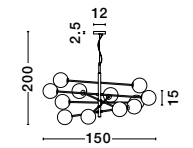

VITRA - 9143304
Satin Gold & Black Metal
White Opal Glass
LED G9 4x5 Watt 220 Volt
IP20 Bulb Excluded
L: 103 W: 85 H1: 30 H2: 130 cm

VITRA - 9143309
Satin Gold & Black Metal
White Opal Glass
LED G9 12x5 Watt 220 Volt
IP20 Bulb Excluded
L: 150 H: 200 cm