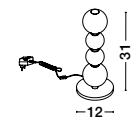

PERLA - 9695240

Gold Metal & Opal Glass
LED 10 Watt 230 Volt
868Lm 3000K IP20
D: 12 H: 31 cm