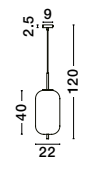

LATO - 96240801
Brass Gold Metal & Smoky Glass
Black Fabric Wire
LED E27 1x12 Watt 230 Volt
IP20 Bulb Excluded
D: 22 H: 120 cm