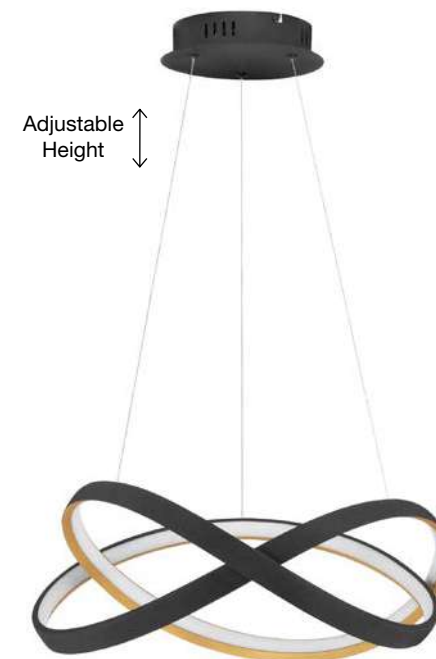

LED WARM WHITE DRIVER INCL.

APUS - 9348051
 Triac Dimmable
 Sandy Black Aluminium
 & Acrylic
 LED 50 Watt 230 Volt
 2158Lm 3000K IP20
 D: 70 H: 120 cm

LED WARM WHITE DRIVER INCL.

Adjustable Height

ODREY - 9756717