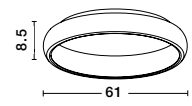

ET 81056171

ALBI - 8105612
Triac Dimmable
Brown Aluminium
& Acrylic
LED 50 Watt 230 Volt
2876Lm 3000K IP20
D: 61 H: 8.5 cm