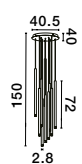

DANDIA - 9540204

Triac Dimmable
Black Aluminum
LED 69 Watt 220-240 Volt
4223Lm 3000K IP20
D: 40.5 H: 150 cm