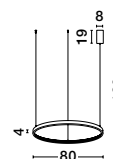

PRESTON - 9865180

Triac Dimmable

Sandy Black Aluminium & Acrylic
LED 50 Watt 230 Volt
2727Lm 3000K IP20
D: 80 H: 120 cm