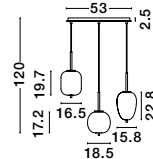

GL 96240852

LATO - 9624086

Brass Gold Metal
& Opal Glass
LED E14 1x5 Watt 230 Volt
IP20 Bulb Excluded
Cable Length: 160 cm
D: 16.5 H: 25 cm

GL 96240651
GL 96240651
GL 96240641

LATO - 9624067

Opal Glass
Brass Gold Metal
Black Fabric Wire
LED E14 3x5 Watt 230 Volt
IP20 Bulb Excluded
L: 53 W: 9 H: 120 cm