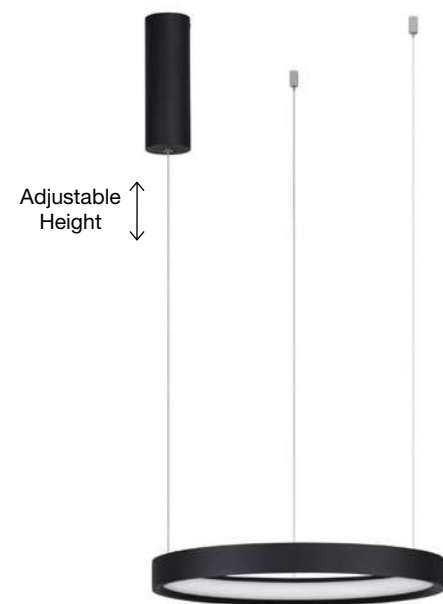

ARIES - 9357062

Triac Dimmable
Sandy White Aluminium
& Acrylic
LED 33 Watt 230 Volt
2177Lm 3000K IP20
D: 74 H: 120 cm

ARIES - 9357064

Triac Dimmable
Sandy Black Aluminium
& Acrylic
LED 33 Watt 230 Volt
2177Lm 3000K IP20
D: 74 H: 120 cm