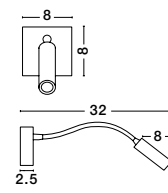

MADISON - 8128201

Chrome Aluminium
Adjustable
Switch On/Off
LED Samsung 3 Watt
190Lm 3000K IP20
L: 32 W: 8 H: 8 cm