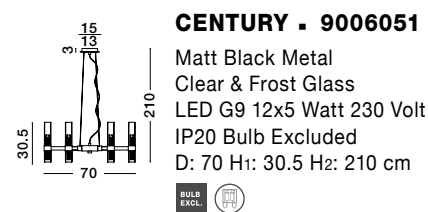

CENTURY - 9006051

Matt Black Metal
Clear & Frost Glass
LED G9 12x5 Watt 230 Volt
IP20 Bulb Excluded
D: 70 H1: 30.5 H2: 210 cm