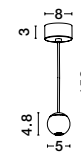

NOCCI - 9103211

White Aluminium
White Fabric Wire
LED 4 Watt 230 Volt
290Lm 3000K IP20
D: 5 H: 158 cm