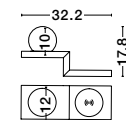

USB CHARGER

Rotating & Adjustable

USB CHARGER

VIDA - 9533521

Sandy Black Metal
Adjustable - Switch On/Off
USB Charger
LED Cree 230 Volt 3000K
Backlight 5 Watt 350Lm
Reader 1x3 Watt 210Lm IP20
L: 35 W: 10 H: 8 cm

VIDA - 9533522

Sandy Black Metal
Adjustable - Switch On/Off
USB Charger
LED Cree 230 Volt 3000K
Backlight 5 Watt 350Lm
Reader 1x3 Watt 210Lm IP20
L: 35 W: 10 H: 8 cm

USB CHARGER

Rotating & Adjustable

USB CHARGER

VIDA - 9533523

Sandy White Metal
Adjustable - Switch On/Off
USB Charger
LED Cree 230 Volt 3000K
Backlight 5 Watt 350Lm
Reader 1x3 Watt 210Lm IP20
L: 35 W: 10 H: 8 cm

VIDA - 9533524

Sandy White Metal
Adjustable - Switch On/Off
USB Charger
LED Cree 230 Volt 3000K
Backlight 5 Watt 350Lm
Reader 1x3 Watt 210Lm IP20
L: 35 W: 10 H: 8 cm

WIRELESS FAST CHARGE

ROOM - 9183311

White Aluminium & Opal Glass
Switch On/Off
LED Samsung 6 Watt 230 Volt
360Lm 3000K IP20
L: 32.2 W: 12 H: 17.8 cm