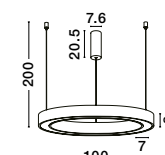

MORBIDO - 9345645
CCT Dimmable
Sandy Black Aluminium
& Acrylic
LED 80 Watt 230 Volt
4373Lm 2700K - 4000K IP20
Remote Control Included
D: 100 H: 200 cm

LED WARM WHITE NEUTRAL WHITE DRIVER INCL.