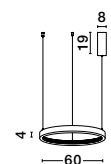

PRESTON - 9865160

Triac Dimmable

Sandy Black Aluminium & Acrylic
LED 35 Watt 230 Volt
2264Lm 3000K IP20
D: 60 H: 120 cm