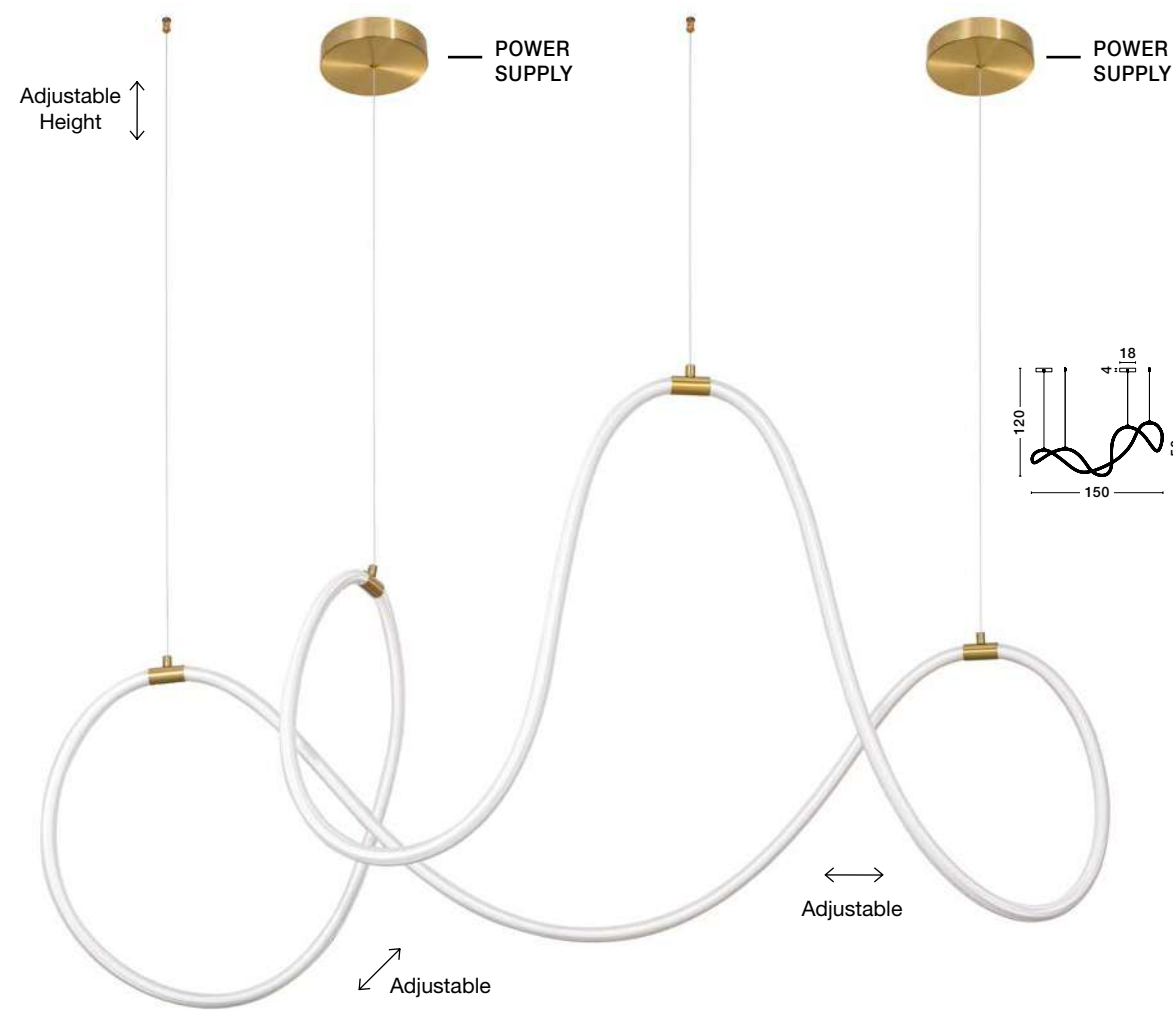

NEUTRON - 9054453
Triac Dimmable
Gold Aluminium
& Acrylic
LED 59 Watt 230 Volt
3687Lm 3000K IP20
L: 109 W: 20 H: 200 cm

LED WARM WHITE DRIVER INCL.

CERELIA - 9082093
Triac Dimmable
Brass Gold Metal
& Fiber Braided Silicone Tube
LED 56 Watt 230 Volt
3189Lm 3000K IP20
L : 150 W: 60 H: 120 cm
Cord Length: 300 cm