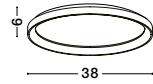

PERTINO · 9853672 · 3000K Triac Dimmable
9345681 · 2700K Triac Dimmable

Sandy Black Aluminium
& Acrylic
LED 30 Watt 230 Volt
1785Lm IP20
D: 38 H: 6 cm