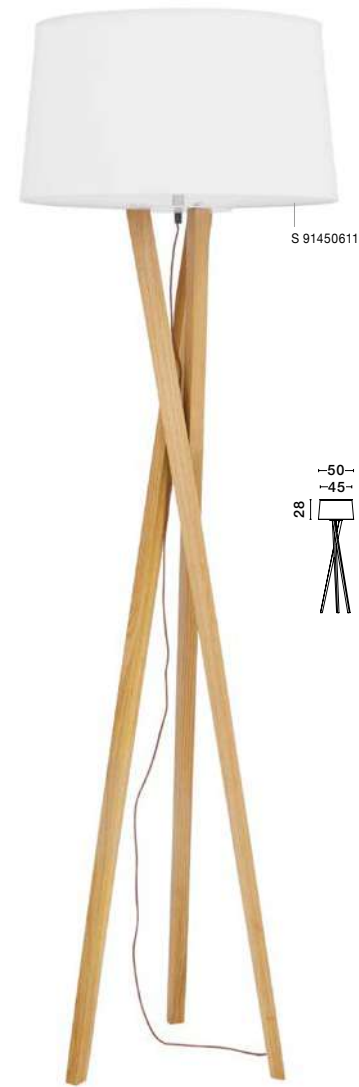

S 91450611

SALINO - 9145061
 Ivory Fabric Shade
 Brown Fabric Wire
 Natural Wood
 LED E27 1x12 Watt 230 Volt
 IP20 Bulb Excluded
 Cable Length: 180 cm
 D: 50 H1: 28 H2: 160 cm

S 91450711

SALINO - 9145071
 Ivory Fabric Shade
 Brown Fabric Wire
 Natural Wood
 LED E27 1x12 Watt 230 Volt
 IP20 Bulb Excluded
 Cable Length: 200 cm
 D: 50 H1: 28 H2: 164 cm