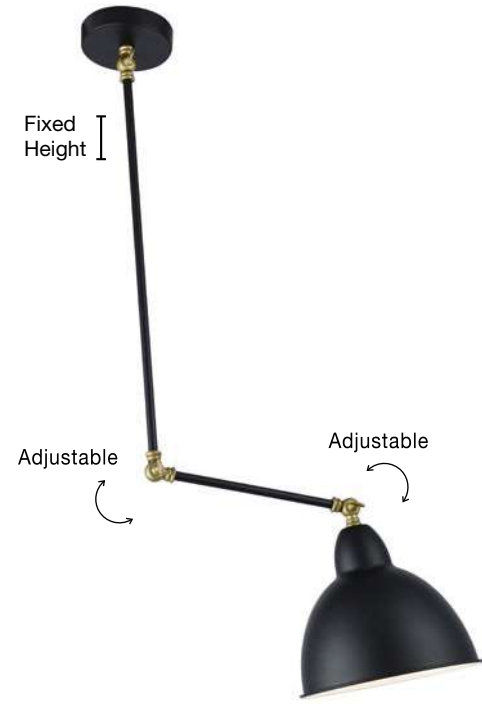

Fixed Height

Adjustable

Adjustable

VIRGO - 9420851

Black & Brass Metal
LED E27 1x12 Watt 230 Volt
IP20 Bulb Excluded
D: 22 H: 95 cm