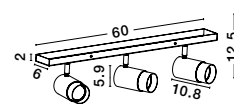

POGNO - 9111435

Sandy Black & Gold Aluminium
LED GU10 3x10 Watt IP20
220-240 Volt Bulb Excluded
L: 60 W: 6 H: 14 cm