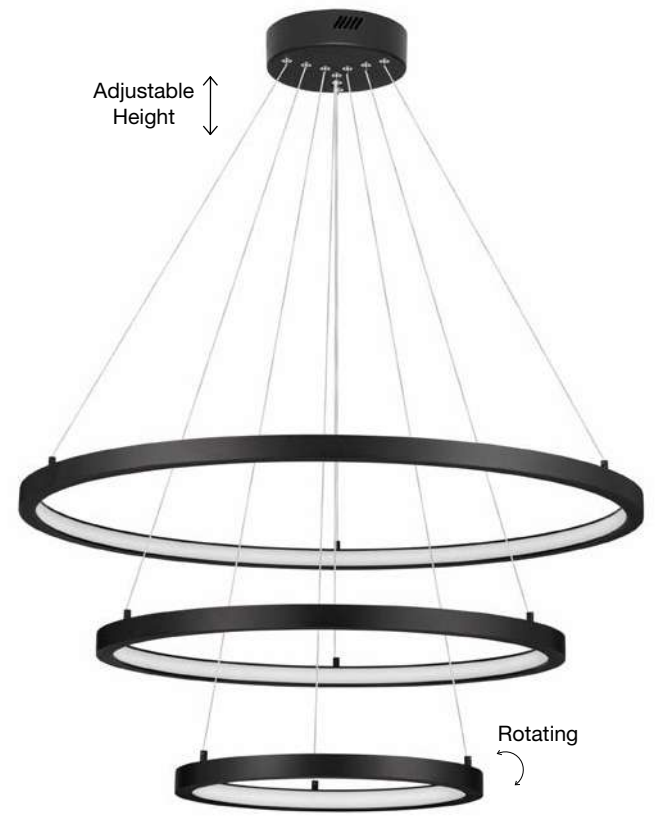

LED WARM WHITE DRIVER INCL.

WIDTH
2 cm

EMPATIA - 9172867
Triac Dimmable
Sandy Black Aluminium
& Acrylic
LED 108 Watt 230 Volt
2245Lm 3000K IP20
D1: 80 D2: 60 D3: 40 H: 120 cm

LED WARM WHITE DRIVER INCL.