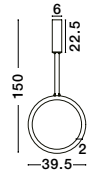

Adjustable
Height

Adjustable
Height

CHANGE • 9070166
Triac Dimmable
Brass Gold Aluminium
& Acrylic
LED 26 Watt 230 Volt
741Lm 3000K IP20
D: 39.5 H: 150 cm