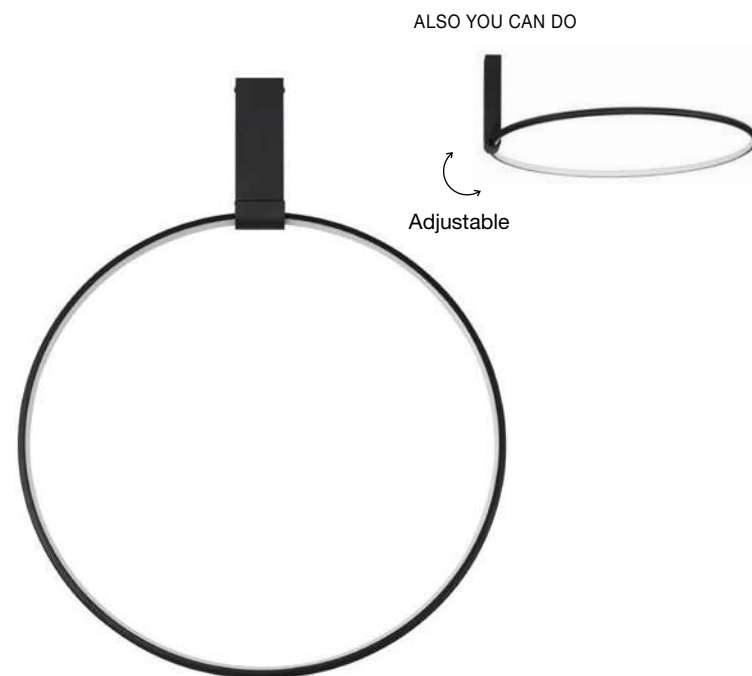

GARVE - 9085243
Triac Dimmable
Sandy Black Aluminium
& Acrylic
LED 35 Watt 230 Volt
1559Lm 3000K IP20
D: 60 H: 80 cm

LED WARM WHITE DRIVER INCL.