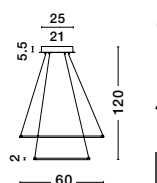

ARIA - 17222003 · Not Dimmable
17222003 D · Triac Dimmable