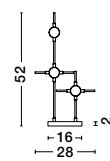

Black & Gold Metal & Acrylic
LED 9 Watt 230 Volt
609Lm 3000K IP20
L: 28 W: 9 H: 52 cm

ATOMO - 9280673