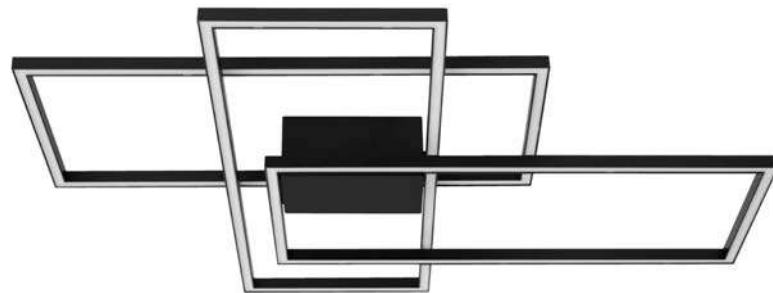

BILBAO - 9508431

Triac Dimmable
Matt Black Aluminium
& Acrylic
LED 55 Watt 230 Volt
3550Lm 3000K IP20
L: 90 W: 67 H: 9 cm