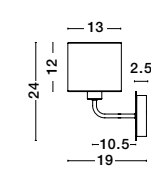

BITONTO - 9151401

Sandy Black Metal
Gray Fabric Shade
LED E14 1x5 Watt 230 Volt
IP20 Bulb Excluded
L: 13 W: 19 H: 24 cm