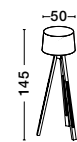

ALMA - 40202

Natural Wood
Sand White Shade
Black Fabric Wire
LED E27 1x12 Watt 230 Volt
IP20 Bulb Excluded
Cable Length: 200 cm
L: 31 H: 35 Hz: 164 cm

S 402021

S 602021

LE ROY - 9050165

White Fabric Shade
Natural Wood Base
LED E27 1x12 Watt 230 Volt
IP20 Bulb Excluded
Cable Length: 150 cm
D: 50 W: 43.5 H: 145 cm

ALMA - 60202

Natural Wood
Sand White Shade
Black Fabric Wire
LED E27 1x12 Watt 230 Volt
IP20 Bulb Excluded
Cable Length: 180 cm
L: 38 H: 34 Hz: 167 cm