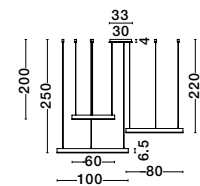

MOTIF - 9530180 · 3000K · Triac Dimmable
9530216 · 2700-6000K
Changing CCT & Dimming