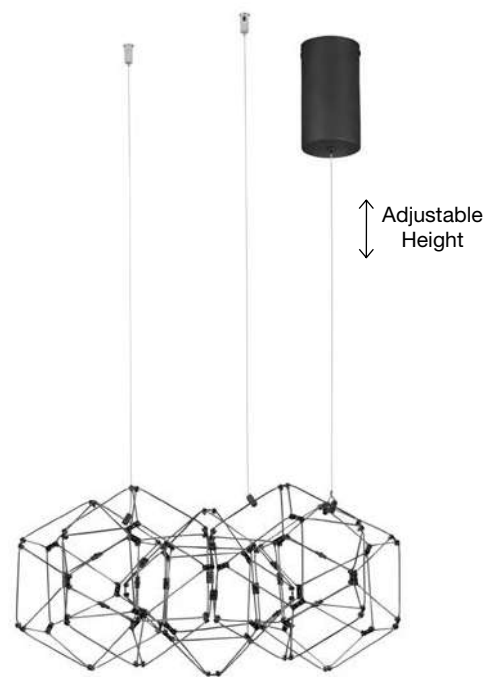

Adjustable Height

Adjustable Height

NEBULA - 9186807

Gold Copper
LED 34 Watt 230 Volt
2711Lm 3000K IP20
Led Chip: 84 Pcs
L: 108 W: 32 H: 120 cm

NEBULA - 9186902

Titanium Black Copper
LED 34 Watt 230 Volt
2711Lm 3000K IP20
Led Chip: 84 Pcs
L: 108 W: 32 H: 120 cm

NEBULA . 9695211
 Gold Copper
 LED 25 Watt 230 Volt
 2049Lm 3000K IP20
 Led Chip: 60 Pcs
 L: 84 W: 22 H: 110 cm

NEBULA . 9695212
 Gold Copper
 LED 25 Watt 230 Volt
 1634Lm 3000K IP20
 Led Chip: 60 Pcs
 D: 49 H: 150 cm

NEBULA . 9186900
 Titanium Black Copper
 LED 25 Watt 230 Volt
 2049Lm 3000K IP20
 Led Chip: 60 Pcs
 L: 84 W: 22 H: 110 cm

NEBULA . 9186901
 Titanium Black Copper
 LED 25 Watt 230 Volt
 1634Lm 3000K IP20
 Led Chip: 60 Pcs
 D: 49 H: 150 cm