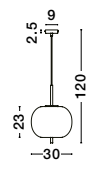

LATO - 96240791
Brass Gold Metal & Smoky Glass
Black Fabric Wire
LED E27 1x12 Watt 230 Volt
IP20 Bulb Excluded
D: 30 H: 120 cm