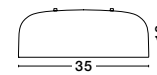

PERLETO - 826809

Metal & Acrylic Diffuser
Matt Black Outside
Matt White Inside
LED E27 2x12 Watt 230 Volt
IP20 Bulb Excluded
D: 35 H: 13 cm