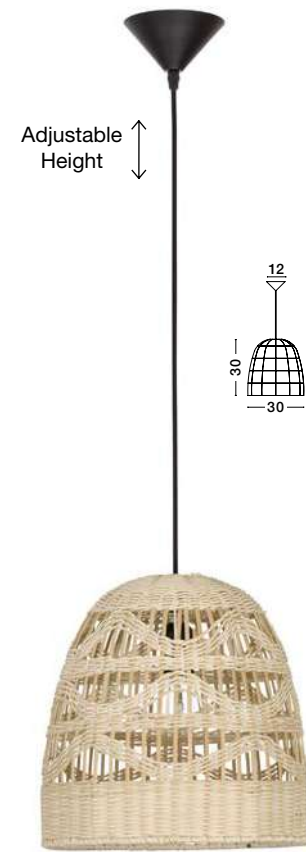

Adjustable Height