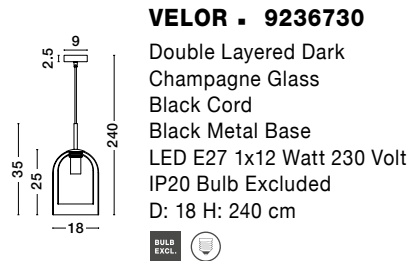

VELOR - 9236730

Double Layered Dark
Champagne Glass
Black Cord
Black Metal Base
LED E27 1x12 Watt 230 Volt
IP20 Bulb Excluded
D: 18 H: 240 cm