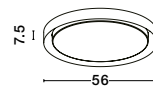

TROY - 9053594

Triac Dimmable

Matt Black Metal
& Acrylic Diffuser
LED 50 Watt 230 Volt
2750Lm 3000K IP20
D: 56 H: 7.5 cm