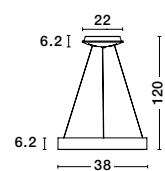

RANDO THIN - 9453430

Triac Dimmable
Sandy White Aluminium
& Acrylic
LED 30 Watt 230 Volt
1845Lm 3000K IP20
D: 38 H: 120 cm