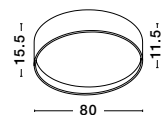

FANO - 71045003
White Aluminium
Acrylic Diffuser
LED 87 Watt 230 Volt
5220Lm 3000K IP20
D: 80 H1: 11.5 H2: 15.5 cm