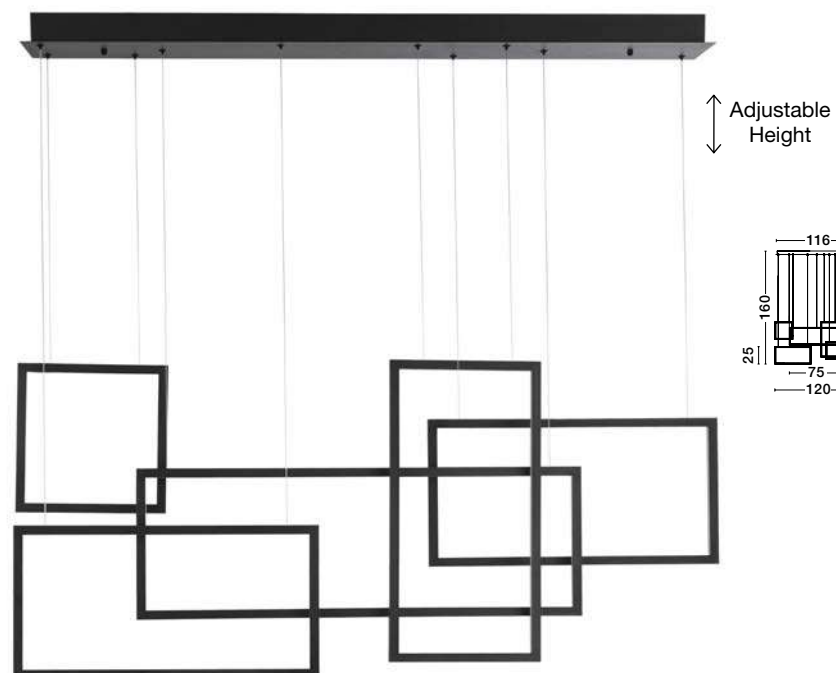

Sandy White Aluminium
& Acrylic
LED 58 Watt 220-240 Volt
3455Lm IP20
Included Remote Control
L: 100 W: 50.7 H: 8.5 cm

9756719-9756720-9756721
Included
Remote control

Adjustable Height

CORNICE - 9142765
 Triac Dimmable
 Sandy Black Aluminium & Acrylic
 LED 91 Watt 230 Volt
 4860Lm 3000K IP20
 L: 120 H: 50 H2: 160 cm