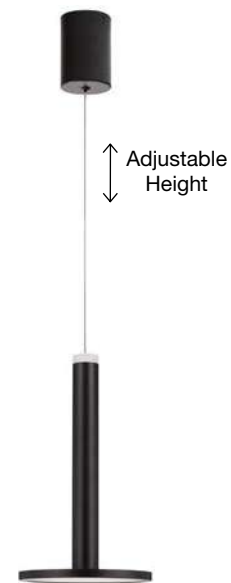

PALENCIA - 9695226
Matt Black Metal
LED 10 Watt 230 Volt
517Lm 3000K IP20
D: 15 H: 160 cm

LED WARM WHITE DRIVER INCL.