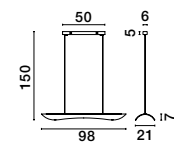

AGOS . 9054443

Triac Dimmable
Gold Aluminium
& Acrylic
LED 34 Watt 230 Volt
2562Lm 3000K IP20
L: 98 W: 21 H: 150 cm