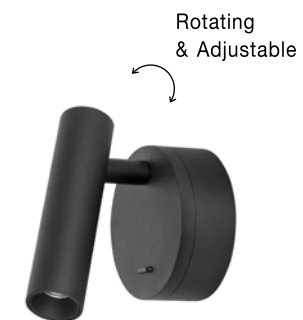

CLIP - 9030201
Sandy White Aluminium
LED Philips 3 Watt
Switch On/Off
190Lm 3000K IP20
D: 8 W: 3.4 H: 11 cm

CLIP - 9030202
Sandy Black Aluminium
LED Philips 3 Watt
Switch On/Off
190Lm 3000K IP20
D: 8 W: 3.4 H: 11 cm

**ANTI
GLARE
NETWORK**