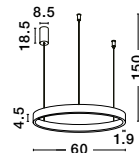

Up & Down Light
D: 98 H: 200 cm

Adjustable Height

ELOWEN - 9345662
 Triac Dimmable
 Brushed Silver Aluminium & Acrylic
 LED 60 Watt 220 Volt
 2552Lm 3000K IP20
 Up & Down Light
 D: 60 H: 150 cm

Adjustable Height