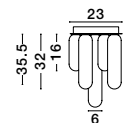

GUSTAVE - 9028852

Light Smoky Grey Glass & Matt Black Metal
LED G9 7x5 Watt 230 Volt
IP20 Bulb Excluded
D: 23 W: 23 H: 35.5 cm