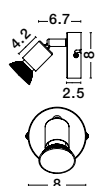

BASE - 660001

Satin Nickel Metal
LED GU10 1x10 Watt 230 Volt
IP20 Bulb Excluded
D: 8 W: 6.7 H: 10.9 cm