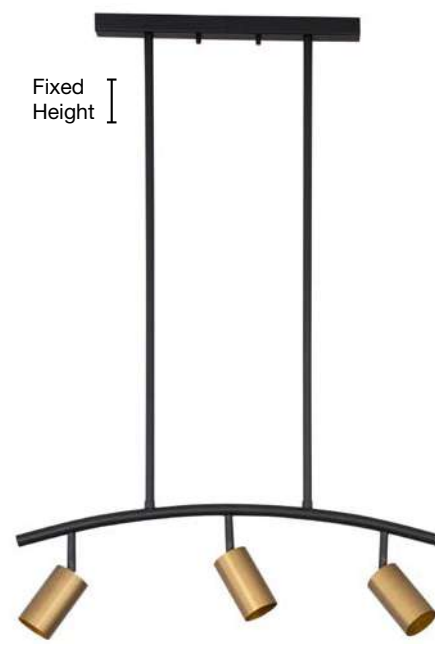

Fixed Height

POGNO - 9111456
Black & Gold Aluminium
LED GU10 3x10 Watt 230 Volt
IP20 Bulb Excluded
L: 72.5 H: 90 cm