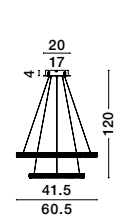

GINEVRA - 9748159
Triac Dimmable
Sandy Black Aluminium
& Acrylic
LED 54 Watt 230 Volt
3350Lm 3000K IP20
D: 60.5 H: 120 cm