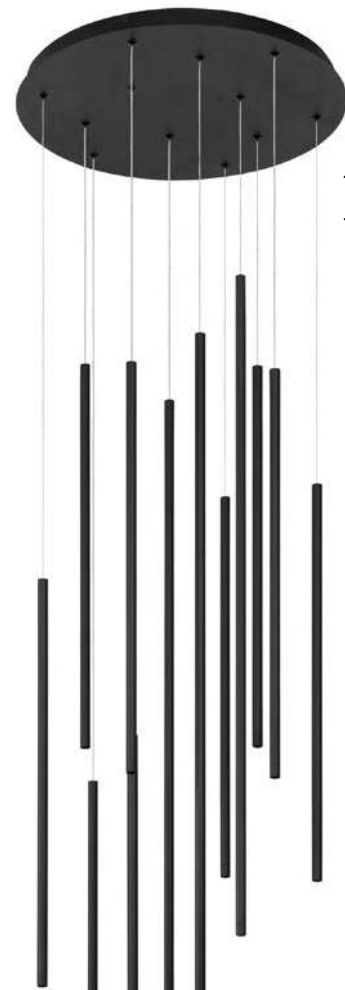

Adjustable Height