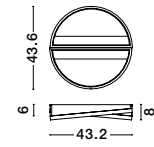

ELIZE - 9248114

Triac Dimmable

Black & Brass Gold Steel
& Aluminium & Silicon
LED 28 Watt 230 Volt
1550Lm 3000K IP20
D:43.2 W: 43.6 H: 8 cm