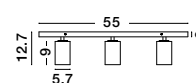

TOD - 9012301

Sandy White Aluminium
LED GU10 3x10 Watt 220-240 Volt
IP20 Bulb Excluded
L: 55 W: 6 H: 12.7 cm