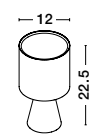

ZERO - 9577161
Gray Concrete & Black Fabric Shade
LED E14 1x5 Watt 230 Volt
IP20 Bulb Excluded
D: 12 H: 22.5 cm