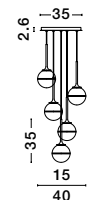

CANTONA - 9960614

Milky White Glass
Brass Gold
LED G9 5x5 Watt 230 Volt
IP20 Bulb Excluded
D: 35 H: 180 cm