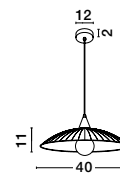

SHELL - 7326501
Chrome Metal
White & Clear Structured Glass
LED E27 1x12 Watt 230 Volt
IP20 Bulb Excluded
D: 40 H1: 11 H2: 100 cm

GL 73265011