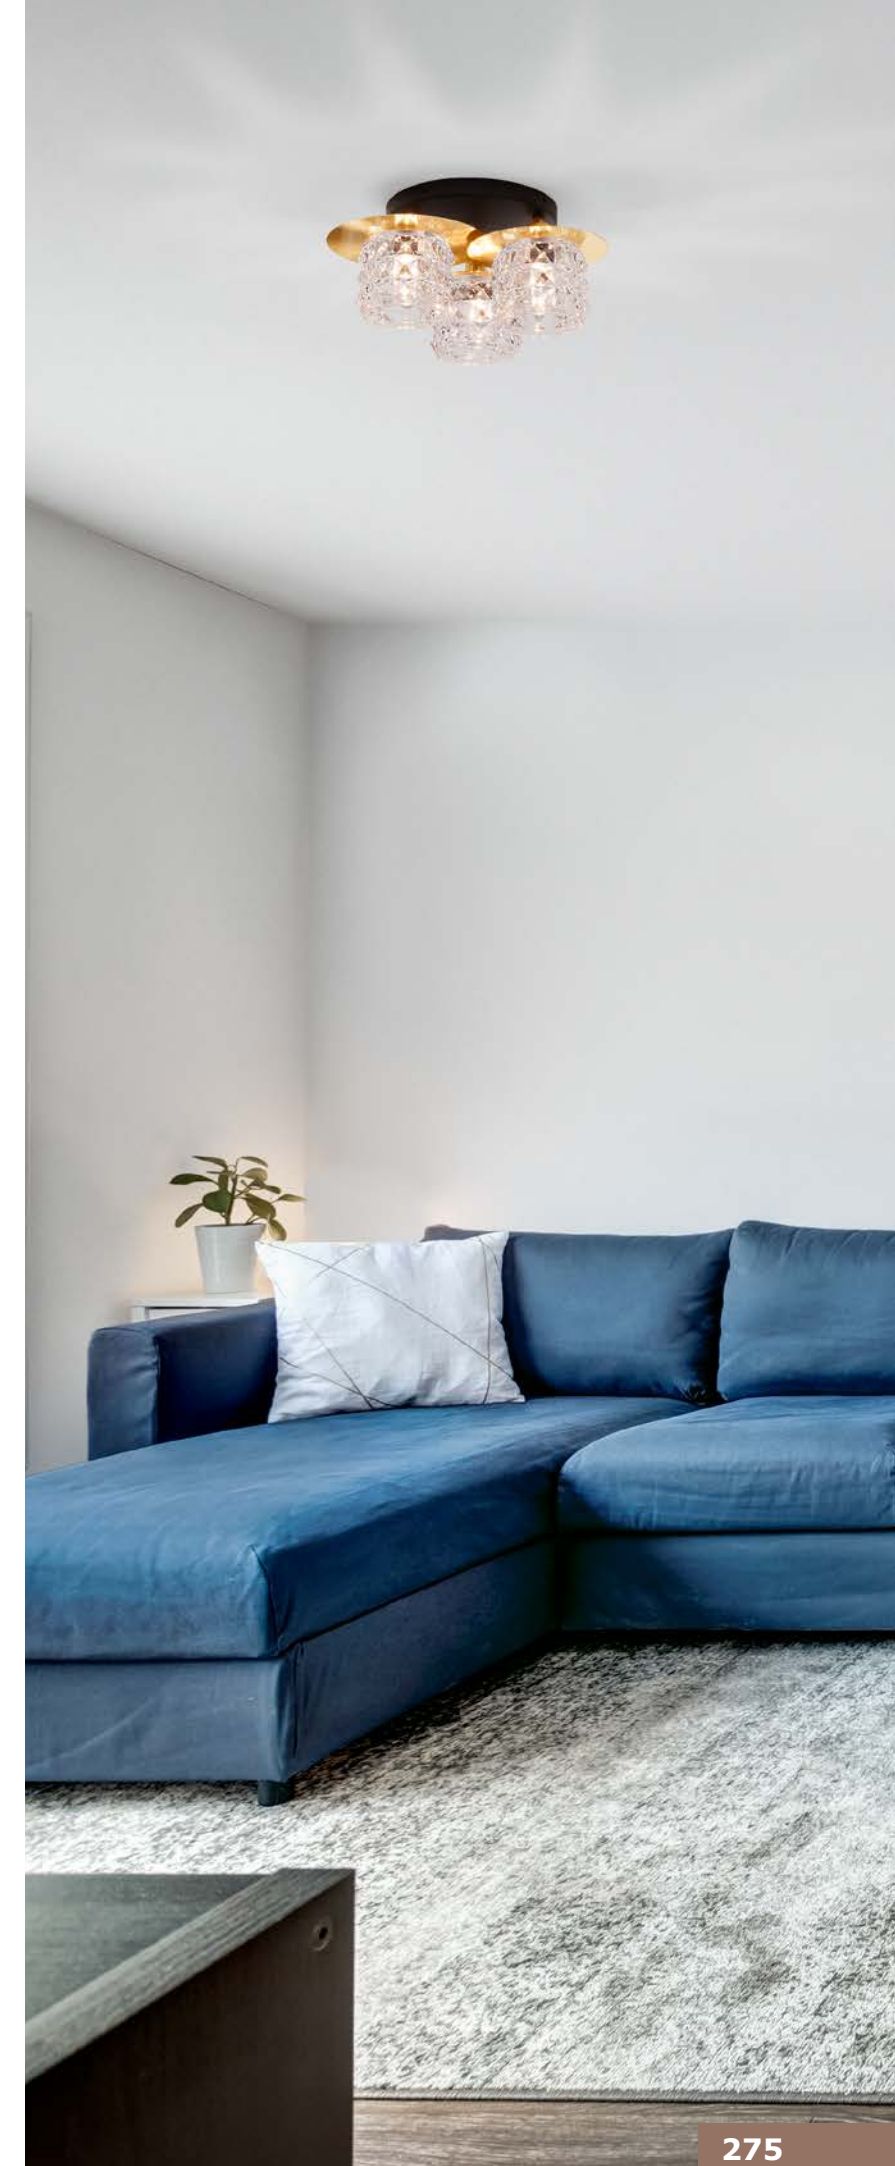

GL 9624221

WING - 9624221

White Metal & Glass
LED 30 Watt 230 Volt
1800Lm 3000K IP20
D: 43 H: 9 cm

GL 9624222

WING - 9624222

White Metal & Glass
LED 40 Watt 230 Volt
2400Lm 3000K IP20
D: 53 H: 9 cm

GL 9009291

LAWAN - 9009292

Chrome & Matt Black Metal
Structured Glass
LED E14 3x5 Watt 230 Volt
IP20 Bulb Excluded
D: 36 H: 20 cm

GL 9009291

LAWAN - 9009293

Gold Leaf & Matt Black Metal
Structured Glass
LED E14 3x5 Watt 230 Volt
IP20 Bulb Excluded
D: 36 H: 20 cm