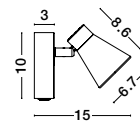

DUBLIN - 9155712
Sandy Black Metal
Switch On/Off
LED GU10 1x10 Watt 230 Volt
IP20 Bulb Excluded
L: 10 W: 15 H: 10 cm