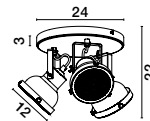

RUVI - 9624105

Matt Black Metal
LED GU10 3x10 Watt
230 Volt
IP20 Bulb Excluded
D: 24 H: 22 cm