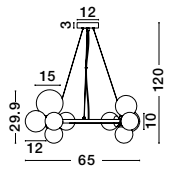

ODILLIA - 9028856

Opal Glass
& Matt Gold Metal
LED G9 11x5 Watt 230 Volt
IP20 Bulb Excluded
Two Ways Of Mounting
L: 65 W: 52.8 H: 120 cm