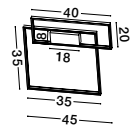

PORTO - 9364034

Triac Dimmable

Sandy White Steel Aluminium & Acrylic
LED 30 Watt 230 Volt
2030Lm 3000K IP20
L: 45 W:45 H: 4 cm