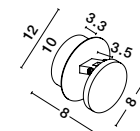

OTTO - 9139805

Sandy White Metal & Aluminium Acrylic
LED 5 Watt 230 Volt
469Lm 3000K IP20
D: 12 W: 8 H: 12 cm