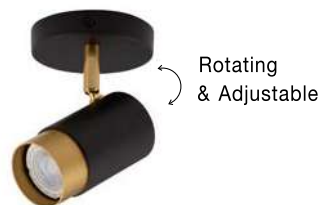

GON - 9105103
Sandy Black Aluminium
LED 4x5 Watt 230 Volt
1600Lm 3000K IP20
L: 25 W: 25 H: 9 cm

LED WARM WHITE DRIVER INCL.

Rotating & Adjustable

POGNO - 9111432

Sandy Black & Gold Aluminium
LED GU10 1x10 Watt 220-240 Volt
IP20 Bulb Excluded
D: 5.4 H: 14 cm