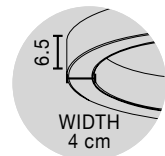

STING - 9558608
Triac Dimmable
Brass Gold Aluminium
& Acrylic
LED 60 Watt 230 Volt
3389Lm 3000K IP20
D: 100 H: 200 cm