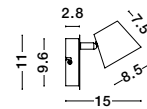

Rotating
& Adjustable