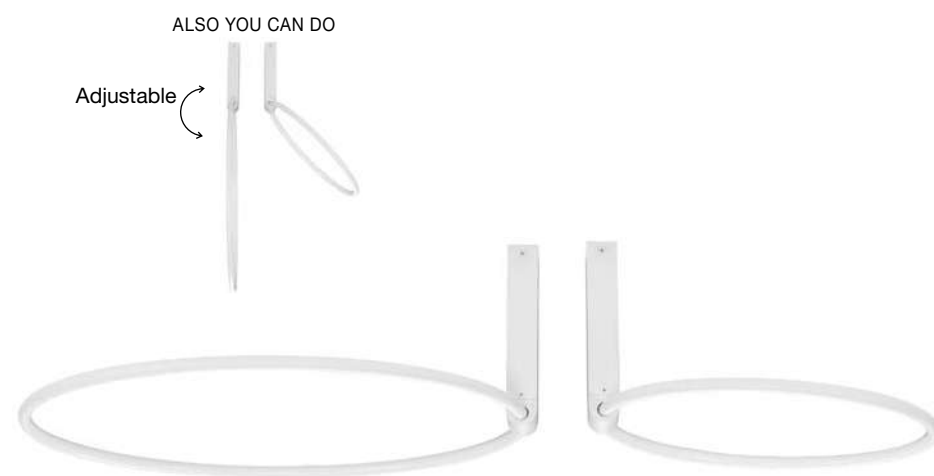

GARVE - 9085246
Triac Dimmable
Sandy White Aluminium
LED 70 Watt 220-240 Volt
3150Lm 3000K IP20
D1: 60 D2:40 H: 20 cm