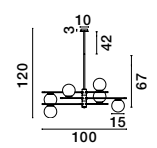

ALSO YOU CAN DO

GIT - 9009296
 Matt Black & Gold Metal
 Opal Glass
 LED G9 6x5 Watt 230 Volt
 IP20 Bulb Excluded
 Included Two parts Of Metal
 42 cm Each Part
 L: 100 H1: 67 H2: 120 cm

Two Options Of Height
 67 - 120 cm