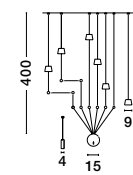

AMADEO - 9118635

Sandy Black Aluminium
& Acrylic
Switch On/Off
LED 36 Watt 230 Volt
2280Lm 3000K IP20
D1: 15 D2: 9 H: 400 cm