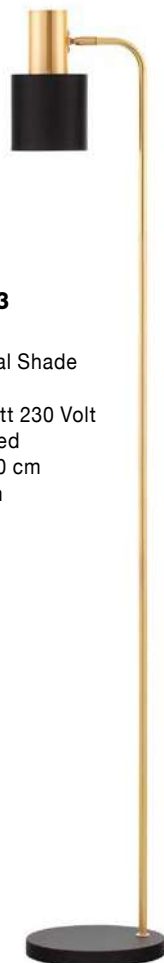

PAZ - 9050163

Gold Metal
Sandy Black Metal Shade
Black Base
LED E27 1x12 Watt 230 Volt
IP20 Bulb Excluded
Cable Length: 180 cm
D: 35 H: 153.5 cm