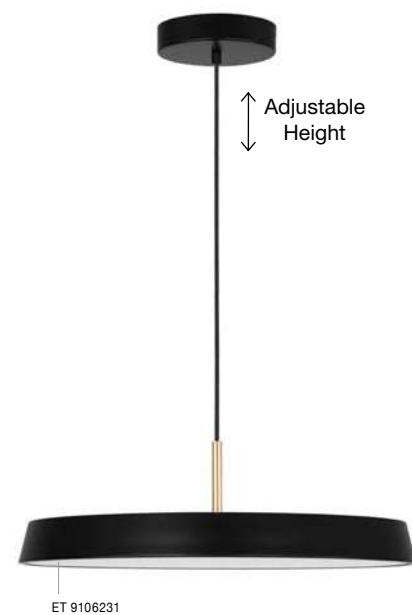

VETRO - 910622

Matt Black Aluminium & Acrylic
LED 35 Watt 230 Volt
2662Lm 3000K IP20
D: 50 H: 120 cm