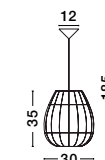

Adjustable Height

Adjustable Height

Adjustable Height

Adjustable Height