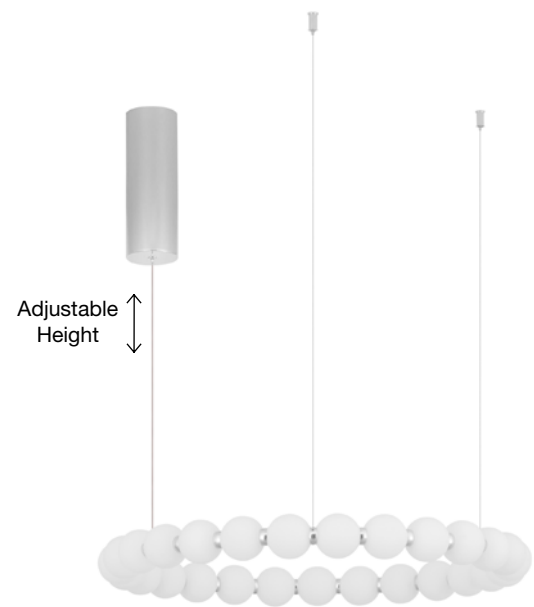

PERLA - 9186916
Triac Dimmable
Chrome Metal & Opal Glass
LED 56 Watt 230 Volt
4732Lm 3000K IP20
D: 62 H: 200 cm