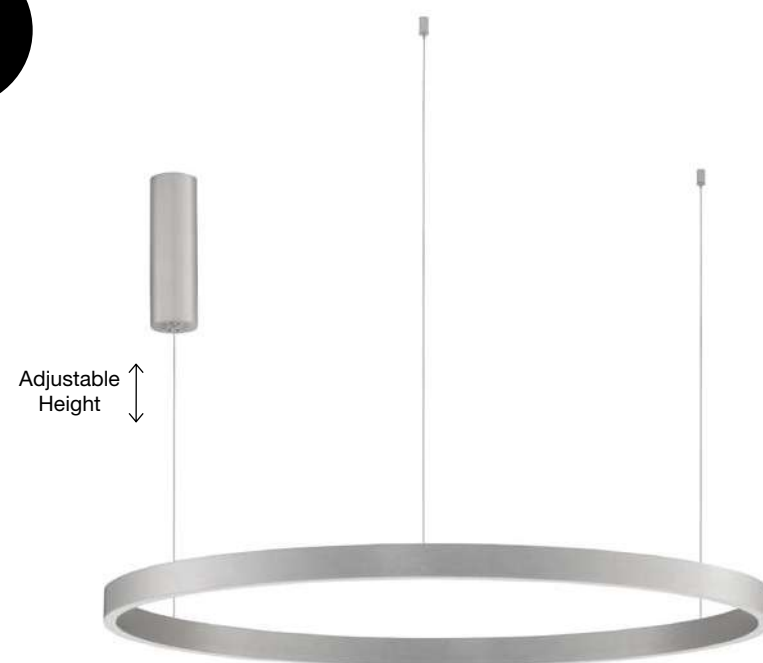

Brushed Gold Aluminium & Acrylic

LED 77 Watt 220 Volt
3326Lm 3000K IP20

Up & Down Light
D: 80 H: 150 cm

LIGHT
UP &
DOWN

ELOWEN - 9345669

Triac Dimmable

Brushed Gold Aluminium & Acrylic

LED 106 Watt 230 Volt
4899Lm 3000K IP20

Up & Down Light
D: 98 H: 200 cm

Adjustable Height

ELOWEN - 9345662
 Triac Dimmable
 Brushed Silver Aluminium & Acrylic
 LED 60 Watt 220 Volt
 2552Lm 3000K IP20
 Up & Down Light
 D: 60 H: 150 cm

Adjustable Height

WIDTH
1.9 cm

ELOWEN - 9345666
 Triac Dimmable
 Brushed Silver Aluminium & Acrylic
 LED 77 Watt 220 Volt
 3326Lm 3000K IP20
 Up & Down Light
 D: 80 H: 150 cm

LIGHT
UP &
DOWN

Adjustable Height

ELOWEN - 9345670
 Triac Dimmable
 Brushed Silver Aluminium & Acrylic
 LED 106 Watt 230 Volt
 4899Lm 3000K IP20
 Up & Down Light
 D: 98 H: 200 cm