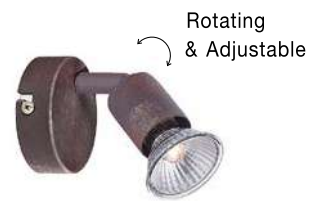

Rotating & Adjustable

LUP - 960004
Satin Gold Metal
LED GU10 4x10 Watt 230 Volt
IP20 Bulb Excluded
L: 51 W: 8 H: 10.9 cm

Rotating & Adjustable

LUP - 960008
Satin Black Metal
LED GU10 4x10 Watt 230 Volt
IP20 Bulb Excluded
L: 51 W: 8 H: 10.9 cm