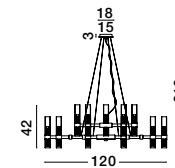

CENTURY - 9006053

Matt Black Metal
Clear & Frost Glass
LED G9 30x5 Watt 230 Volt
IP20 Bulb Excluded
D: 120 H1: 42 H2: 210 cm

GL 90060511

GL 90060512