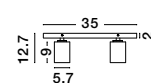

TOD - 9012291

Sandy White Aluminium
LED GU10 2x10 Watt 220-240 Volt
IP20 Bulb Excluded
L: 35 W: 6 H: 12.7 cm