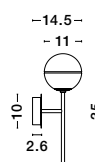

CANTONA - 9960617

Milky White Glass
Brass Gold
LED G9 1x5 Watt 230 Volt
IP20 Bulb Excluded
L: 14.5 W: 11 H: 35 cm