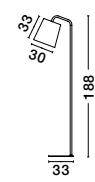

STABILE . 549603
Matt Black Metal Outside
Matt White Inside
Black Fabric Wire
LED E27 1x12 Watt 230 Volt
IP20 Bulb Excluded
Cable Length: 150 cm
D: 30 H: 188 cm