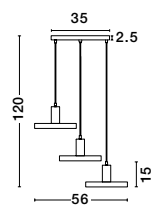

GARNI - 9417051

Black Metal Outside
& Gold Inside
Black PVC Wire
LED E27 3x12 Watt 230 Volt
IP20 Bulb Excluded
D: 56 H: 120 cm