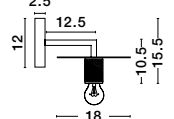

ROYAL - 9501238

Gold Metal
LED E27 1x12 Watt 230 Volt
IP20 Bulb Excluded
D: 12 W: 21 H: 15.5 cm