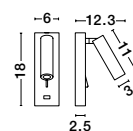

WIRELESS FAST CHARGE

ROOM - 9183311

White Aluminium & Opal Glass
Switch On/Off
LED Samsung 6 Watt 230 Volt
360Lm 3000K IP20
L: 32.2 W: 12 H: 17.8 cm

FUSE - 9170102

Black Aluminium
Adjustable
Switch On/Off - USB Charger
LED Samsung 3 Watt
210Lm 3000K IP20
L: 6 W: 12.3 H: 18 cm