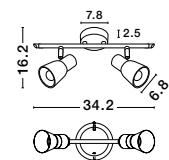

PUBLICO - 667002

Opal Glass
Satin Nickel Metal
LED E14 2x5 Watt 230 Volt
IP20 Bulb Excluded
L: 34.2 W: 7.8 H: 16.2 cm