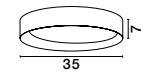

STAKE - 9345525

Triac Dimmable

Sandy Black Aluminium
Wood & Acrylic
LED 30 Watt 220-240 Volt
1717Lm 3000K IP20
D: 35 H: 7 cm