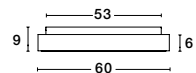

ET 94530431

RANDO SMART
OUR INTELLIGENT
RANDO

ET 94530431

RANDO SMART - 9853044

CCT Dimmable - Wireless
Sandy Black Aluminium
& Acrylic
LED 50 Watt 230 Volt
2864Lm 3000K - 4000K IP20
D: 60 H: 120 cm

RANDO SMART - 9453043

CCT Dimmable - Wireless
Sandy White Aluminium
& Acrylic
LED 50 Watt 230 Volt
2864Lm 3000K - 4000K IP20
D: 60 H: 120 cm

ET 98530421

RANDO SMART - 9853042

CCT Dimmable - Wireless
Sandy Black Aluminium
& Acrylic
LED 50 Watt 230 Volt
2864Lm 3000K - 4000K IP20
D: 60 H: 9 cm

ET 98530421

RANDO SMART - 9453041

CCT Dimmable - Wireless
Sandy White Aluminium
& Acrylic
LED 50 Watt 230 Volt
2864Lm 3000K - 4000K IP20
D: 60 H: 9 cm

RANDO SMART

Nova Luce presents the RANDO SMART series. A series of smart luminaires that can be controlled from a smartphone, a tablet or a smart home system such as Amazon Echo or Google Home.

The brightness, status and color temperature of each light, can be adjusted directly from your smart device or voice assistant over Wi-Fi without the need of any additional hubs.

A QUICK GLANCE AT THE BENEFITS OF RANDO SMART:

- Quick and easy installation
- No need for an additional gateway / smart hub
- Compatible with Amazon Echo and Google Home
- Can be controlled from your smartphone or tablet using the Tuya App.

SMART FEATURES:

- Remotely power on and off the device
- Brightness adjustment (10% - 100%)
- Color Temperature adjustment (3000K - 4000K)
- Control of multiple lights simultaneously using groups