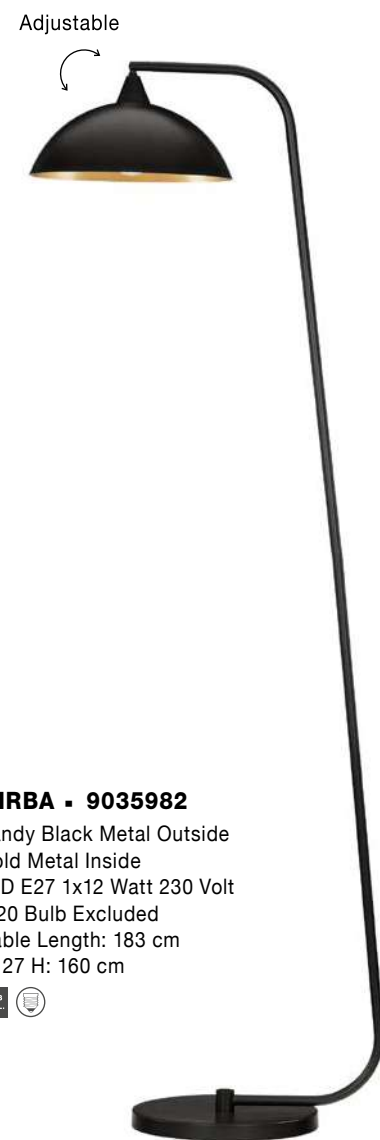

MIRBA - 9035981
 Sandy Black Metal Outside
 Gold Metal Inside
 LED E27 1x12 Watt 230 Volt
 IP20 Bulb Excluded
 Cable Length: 130 cm
 D: 27 H: 40 cm

MIRBA - 9035982
 Sandy Black Metal Outside
 Gold Metal Inside
 LED E27 1x12 Watt 230 Volt
 IP20 Bulb Excluded
 Cable Length: 183 cm
 D: 27 H: 160 cm