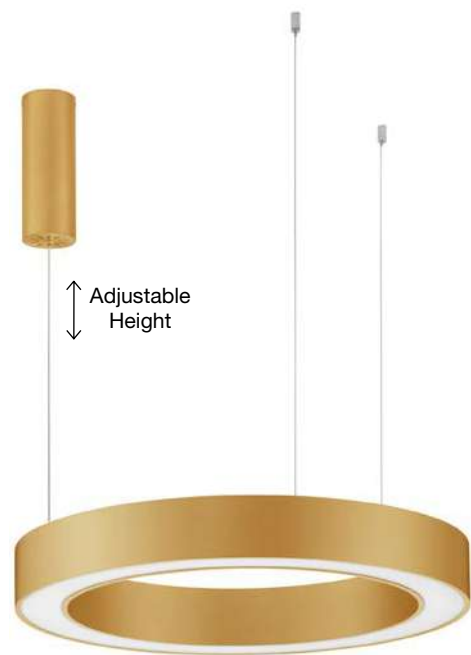

Powered by
tuya