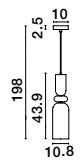

MURANO - 9009236

Sandy Gold Metal
Glossy Dark Green, Pink
& Light Grey Glass
LED E14 1x5 Watt 230 Volt
IP20 Bulb Excluded
D: 10.8 H1: 43.9 H2: 198 cm