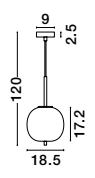

LATO - 9624074

Black Metal & Opal Glass
Black Fabric Wire
LED E14 1x5 Watt 230 Volt
IP20 Bulb Excluded
D: 18.5 H: 120 cm