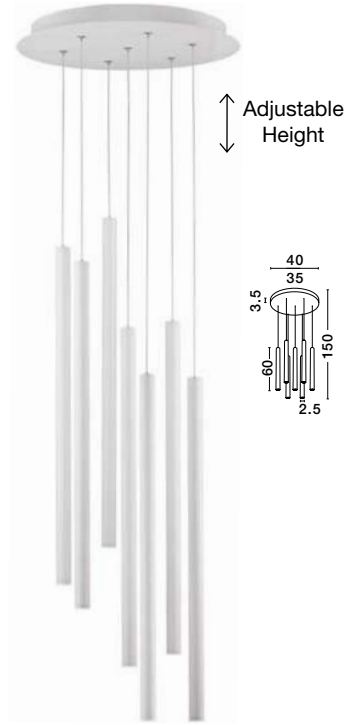

AMADEO - 9118635

Sandy Black Aluminium
& Acrylic
Switch On/Off
LED 36 Watt 230 Volt
2280Lm 3000K IP20
D1: 15 D2: 9 H: 400 cm

SWITCH ON/OFF

Adjustable Height

ULTRATHIN - 9184024

Sandy Black Aluminium
LED 7x3 Watt 230 Volt
1260Lm 3000K IP20
D: 40 H: 150 cm