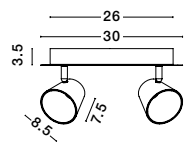

BIAGIO - 9155362

Sandy White Metal
LED 2x6 Watt 230 Volt
620Lm 3000K IP20
L: 30 W: 8 H: 16 cm