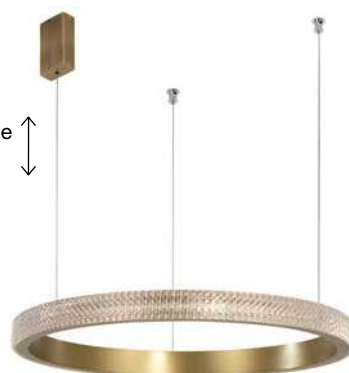

VEGAS - 86016808

Antique Brass
Aluminium & Acrylic
LED 18 Watt 230 Volt
1020Lm 3000K IP20
D: 45 H: 180 cm

Adjustable Height

ORLANDO - 86016801

Antique Brass
Aluminium & Acrylic
LED 35 Watt 230 Volt
1900Lm 3000K IP20
D: 108 H: 180 cm

Adjustable Height

ORLANDO - 86016803

Antique Brass
Aluminium & Acrylic
LED 23 Watt 230 Volt
1265Lm 3000K IP20
D: 65 H: 180 cm

Adjustable Height

ORLANDO - 86016802

Antique Brass
Aluminium & Acrylic
LED 30 Watt 230 Volt
1650Lm 3000K IP20
D: 85 H: 180 cm

Adjustable Height

ORLANDO - 86016804

Antique Brass
Aluminium & Acrylic
LED 18 Watt 230 Volt
1020Lm 3000K IP20
D: 45 H: 180 cm

MAKE IT IDEAL FOR YOU

choose the right plate depending on the number of rings you want to attach