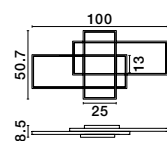

CLEA - 9756720 · Changing CCT & Dimming
(2700-3500-5000K)