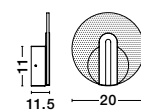

GENTI - 9545401

Black & Gold Aluminium
& Acrylic
LED 8 Watt 230 Volt
567Lm 3000K IP20
D: 20 W: 11.5 H: 11 cm