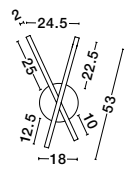

RESLIN - 9100201

Sandy White Aluminium & Acrylic
LED 20 Watt 230 Volt
890Lm 3000K IP20
L: 24.5 W: 5 H: 53 cm