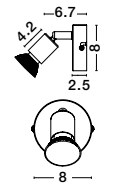

LUP - 960001
Satin Gold Metal
LED GU10 1x10 Watt 230 Volt
IP20 Bulb Excluded
D: 8 W: 6.7 H: 10.9 cm