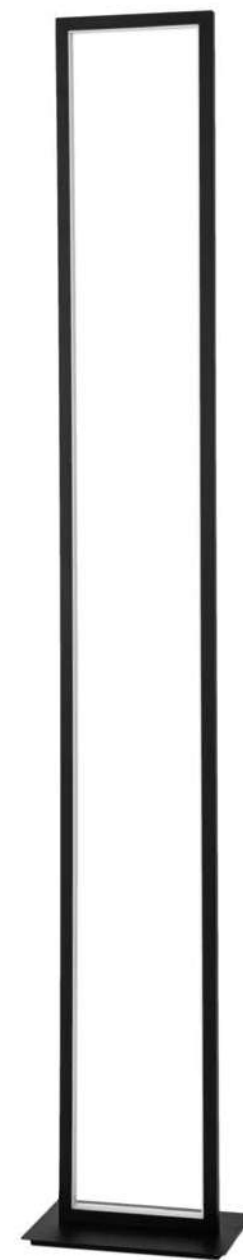

Adjustable Height

CORNICE - 9142765
Triac Dimmable
Sandy Black Aluminium & Acrylic
LED 91 Watt 230 Volt
4860Lm 3000K IP20
L: 120 H: 50 H2: 160 cm

CORNICE - 9421751
Sandy Black Aluminium & Acrylic
LED 18 Watt 230 Volt
1080Lm 3000K IP20
L: 21 W: 6 H: 25 cm

WENNA - 9500812
Matt Black Aluminium & Acrylic
LED 38 Watt 230 Volt
3363Lm 3000K IP20
L: 26 W: 16 H: 153 cm

WENNA - 9500811
Triac Dimmable
Matt Black Aluminium & Acrylic
3 Step Touch Dimmable
LED 11 Watt 230 Volt
699Lm 3000K IP20
L: 17.5 W: 10 H: 36 cm