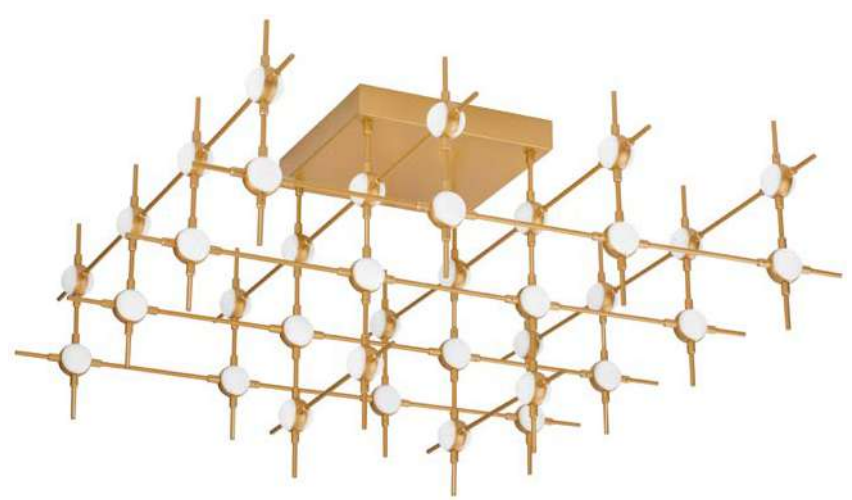

ATOMO - 9180614

Triac Dimmable
Gold Metal & Acrylic
LED 39 Watt 230 Volt
2096Lm 3000K IP20
Included Remote Control
L: 110 W: 34.5 H: 120 cm

9180614 - 9180636
Included
Remote control

ATOMO - 9180678

Gold Metal & Acrylic
LED 24 Watt 230 Volt
1567Lm 3000K IP20
L: 51 W: 51 H: 14 cm

ATOMO - 9180610

Triac Dimmable
Gold Metal & Acrylic
LED 25 Watt 230 Volt
1644Lm 3000K IP20
L: 61 W: 52 H: 14 cm

ATOMO - 9180636

Triac Dimmable
Gold Metal & Acrylic
LED 100 Watt 230 Volt
3898Lm 3000K IP20
Included Remote Control
L: 75 W: 69 H: 40.5 cm

ATOMO - 9180673

Gold Metal & Acrylic
LED 9 Watt 230 Volt
605Lm 3000K IP20
L: 31 W: 3.5 H: 40 cm