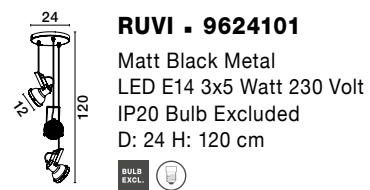

Adjustable Height

OSTERIA - 420201

Shining Black Steel Outside
Matt White Inside
Black Fabric Wire
LED E27 1x12 Watt 230 Volt
IP20 Bulb Excluded
D: 46 H: 26 H2: 115 cm

Adjustable Height

OSTERIA - 420202

Shining White Steel Outside
Matt White Inside
White Fabric Wire
LED E27 1x12 Watt 230 Volt
IP20 Bulb Excluded
D: 46 H: 26 H2: 115 cm