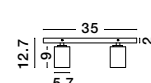

TOD - 9012292

Sandy Black Aluminium
LED GU10 2x10 Watt 220-240 Volt
IP20 Bulb Excluded
L: 35 W: 6 H: 12.7 cm