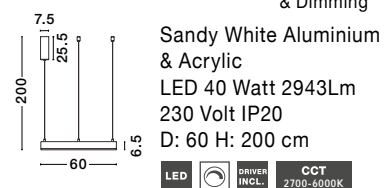

Brass Gold Aluminium & Acrylic
 LED 80 Watt 6000Lm
 230 Volt IP20
 D: 150 H: 250 cm

LED DRIVER INCL. CCT 2700-6000K

MOTIF - 9190740 · 3000K Triac Dimmable
9530209 · 2700-6000K Changing CCT & Dimming

Sandy White Aluminium & Acrylic
 LED 40 Watt 2943Lm
 230 Volt IP20
 D: 60 H: 200 cm