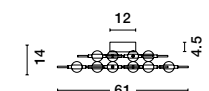

ATOMO - 9180610

Triac Dimmable
Gold Metal & Acrylic
LED 25 Watt 230 Volt
1644Lm 3000K IP20
L: 61 W: 52 H: 14 cm