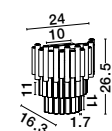

MAGNOLIA - 9824082

Gold Aluminum & Crystal (21 pcs)
LED E14 2x5 Watt 230 Volt
IP20 Bulb Excluded
L: 24 W: 16.3 H: 26.5 cm

Adjustable Height