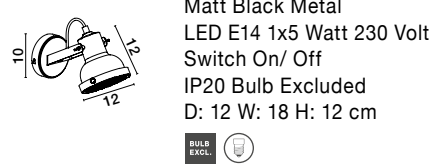

Adjustable Height

OSTERIA - 420201

Shining Black Steel Outside
Matt White Inside
Black Fabric Wire
LED E27 1x12 Watt 230 Volt
IP20 Bulb Excluded
D: 46 H: 26 H2: 115 cm

Adjustable Height

OSTERIA - 420202

Shining White Steel Outside
Matt White Inside
White Fabric Wire
LED E27 1x12 Watt 230 Volt
IP20 Bulb Excluded
D: 46 H: 26 H2: 115 cm