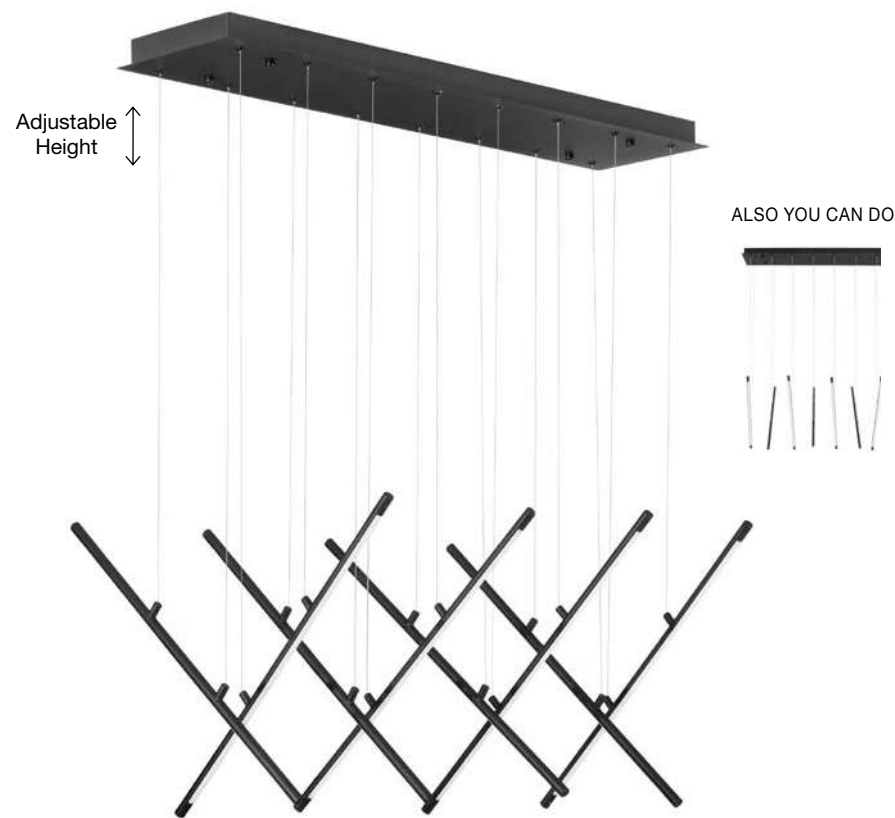

Adjustable Height

ELETTRA - 9088104

Brass Gold Aluminium
LED 5 Watt 230 Volt
195Lm 3000K IP20
D: 1.5 H1: 60 H2: 200 cm

Adjustable Height

Adjustable Height

ELETTRA - 9088106

Brass Gold Aluminium
LED 20 Watt 230 Volt
698Lm 3000K IP20
D: 7 H1: 120 H2: 300 cm

Adjustable Height

ELETTRA - 9088107
 Sandy Black Aluminium
 Recessed
 LED 20 Watt 230 Volt
 698Lm 3000K IP20
 D: 7 H1: 120 H2: 300 cm
 Cut Out: 1.5 cm

Adjustable Height

Adjustable Height

ELETTRA - 9088109
 Sandy Black Aluminium
 LED 20 Watt 230 Volt
 698Lm 3000K IP20
 D: 7 H1: 120 H2: 300 cm

Adjustable Height

Adjustable Height

ELETTRA - 9081802
Triac Dimmable
Sandy Black Aluminium
LED 40 Watt 220-240 Volt
1760Lm 3000K IP20
D: 40 H: 100 cm

Adjustable Height

ELETTRA - 9081801
Triac Dimmable
Sandy Black Aluminium
LED 60 Watt 220-240 Volt
2344Lm 3000K IP20
D: 50 H: 165 cm

ALSO YOU CAN DO

Two Options Of Height
 81 - 52.5 cm

Rotating & Adjustable

RACCIO - 9180780
 Triac Dimmable
 Black Metal & Acrylic
 LED 48 Watt 230 Volt
 3633Lm 3000K IP20
 Included Two parts
 Of Metal 33 & 43 cm
 L: 84 W: 80 H: 81 cm