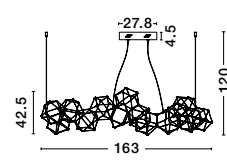

NEBULA - 9186814

Gold Copper
LED 58 Watt 230 Volt
3906Lm 3000K IP20
Led Chip: 168 Pcs
L: 163 W: 54 H: 120 cm