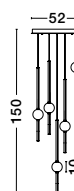

ACROBAT - 9695258

Triac Dimmable
Black & Gold Aluminium
Opal Glass
LED 61 Watt 230 Volt
5589Lm 3000K IP20
D: 52 H: 150 cm