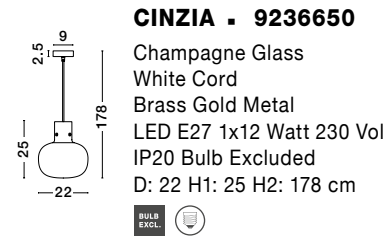

CINZIA - 9236640
 Champagne Glass
 White Cord
 Brass Gold Metal
 LED E27 1x12 Watt 230 Volt
 IP20 Bulb Excluded
 D: 30 H1: 45 H2: 198 cm

CINZIA - 9236650
 Champagne Glass
 White Cord
 Brass Gold Metal
 LED E27 1x12 Watt 230 Volt
 IP20 Bulb Excluded
 D: 22 H1: 25 H2: 178 cm