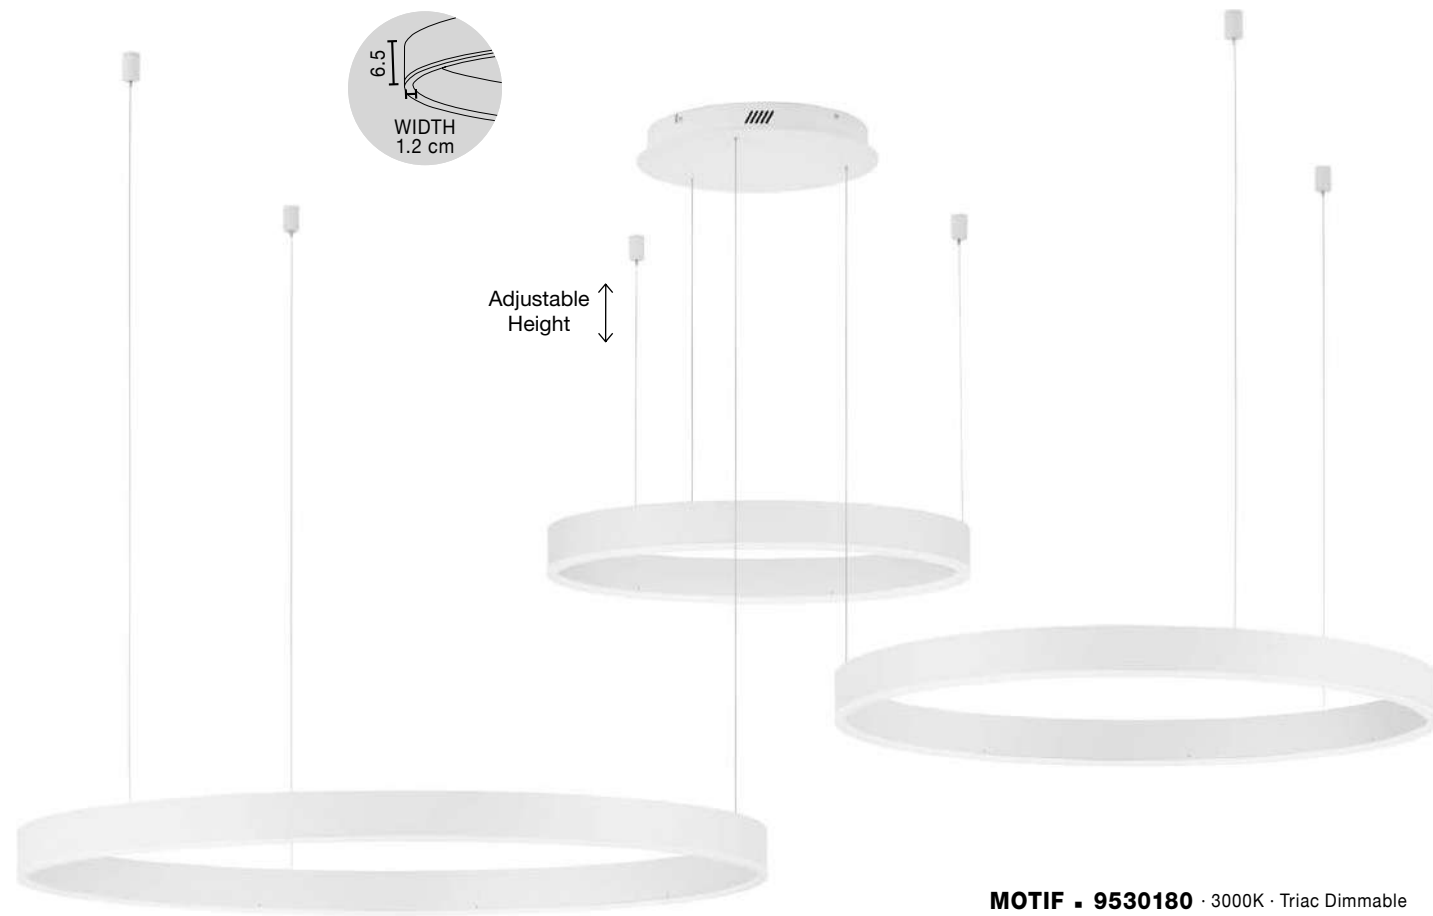

MOTIF - 9530180 · 3000K · Triac Dimmable
9530216 · 2700-6000K
Changing CCT & Dimming

Sandy White Aluminium
& Acrylic
LED 140 Watt 230 Volt
7840Lm IP20
D1: 60 D2: 80 D3: 100 H: 250 cm

CONTROLLER - 9530224
Remote control for
change CCT & Dimming