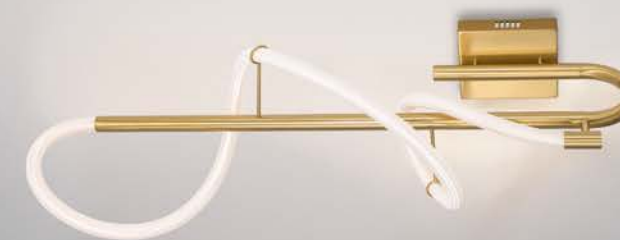

CERELIA - 9082091
 Brass Gold Metal
 & Fiber Braided Silicone Tube
 LED 29.5 Watt 230 Volt
 1861Lm 3000K IP20
 D: 35 W: 17 H: 50 cm

CERELIA - 9082094

Brass Gold Metal
& Fiber Braided Silicone Tube
LED 15 Watt 230 Volt
1160Lm 3000K IP20
D: 40 H: 120 cm

CERELIA - 9082092

Triac Dimmable
Brass Gold Metal
& Fiber Braided Silicone Tube
LED 34 Watt 230 Volt
2271Lm 3000K IP20
D : 60 H: 120 cm

ALSO YOU CAN DO

CERELIA - 9082095

Brass Gold Metal
& Fiber Braided Silicone Tube
LED 17.7 Watt 230 Volt
1146Lm 3000K IP20
L: 90 H: 30 cm