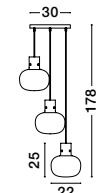

CINZIA - 9236610
Clear Glass
White Cord
Brass Gold Metal
LED E27 3x12 Watt 230 Volt
IP20 Bulb Excluded
D: 30 H: 178 cm