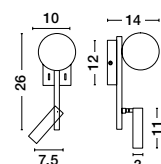

JOLINE - 9919530

Sandy Black Metal & Aluminium
White Opal Glass
Switch On/Off
LED G9 1x5 Watt 450 Lm
Samsung 1x3 Watt 200Lm
230 Volt 3200K IP20
L: 14 W: 10 H: 26 cm