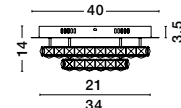

QUENTIN - 83399203

Chrome & White Aluminium
K9 Crystal
LED 28 Watt 230 Volt
1560Lm 3000K IP20
D: 40 H: 14 cm