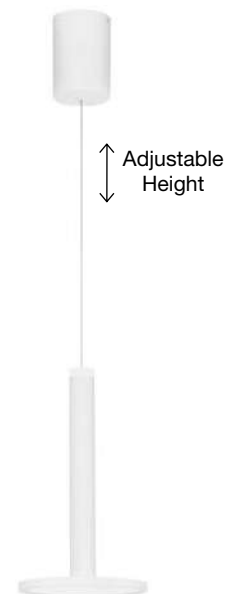

PALENCIA - 1703301203
Brass Gold Aluminium & Acrylic
LED 50 Watt 230 Volt
3946Lm 3000K IP20
L: 107 W: 15 H: 150 cm

LED WARM WHITE DRIVER INCL.

PALENCIA - 9695228
Matt White Metal
LED 10 Watt 230 Volt
517Lm 3000K IP20
D: 15 H: 160 cm

LED WARM WHITE DRIVER INCL.