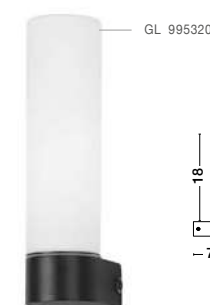

IP54

GL 99532023
CORB - 9953203
 Sandy Black Aluminium & Opal Glass
 LED E14 1x5 Watt 230 Volt
 IP44 Bulb Excluded
 L: 5 W: 7.5 H: 21.5 cm

MILEY - 9202262
 Sandy Black Aluminium & Glass
 LED 6 Watt 230 Volt
 397Lm 3000K IP54
 Light Up & Down
 L: 7.4 W: 7.4 H: 13.6 cm