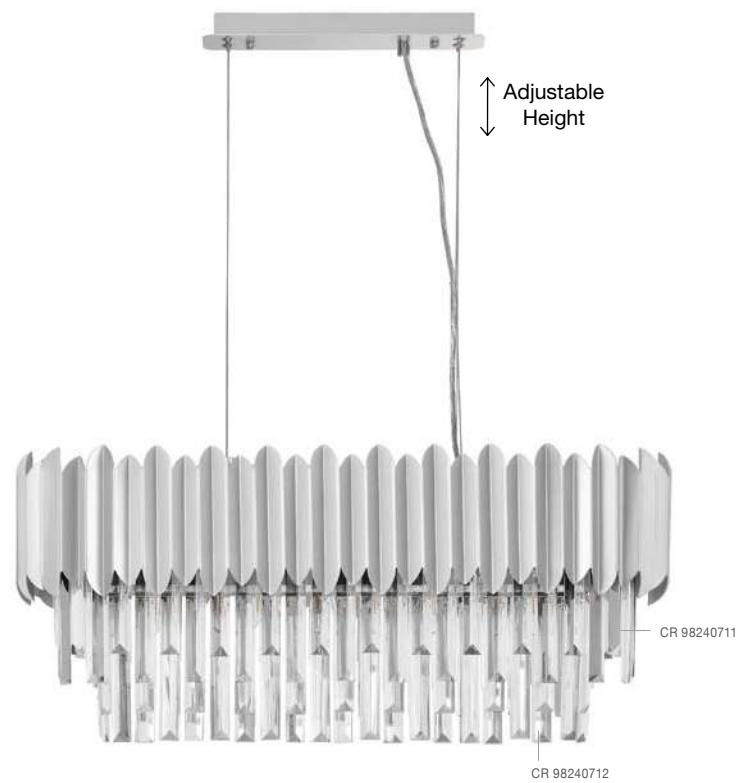

Adjustable Height

CR 90501301

CR 90501302

GRANE - 9050130

Gold Metal & Crystal
LED E14 8x5 Watt 230 Volt
IP20 Bulb Excluded
L: 80 W: 30 H: 120 cm

Adjustable Height

MAGNOLIA - 9824080

Gold Aluminum & Crystal (96 pcs)
LED E14 5x5 Watt 230 Volt
IP20 Bulb Excluded
D: 39 H1: 35 H2: 120 cm

CR 98240821

CR 98240821

MAGNOLIA - 9824082

Gold Aluminum & Crystal (21 pcs)
LED E14 2x5 Watt 230 Volt
IP20 Bulb Excluded
L: 24 W: 16.3 H: 26.5 cm

Adjustable Height

CR 98240821

MAGNOLIA - 9824081

Gold Aluminum & Crystal (120 pcs)
LED E14 6x5 Watt 230 Volt
IP20 Bulb Excluded
D: 50 H1: 35 H2: 120 cm

CR 98240801

MAGNOLIA - 9824078

Gold Aluminum & Crystal (96 pcs)
LED E14 5x5 Watt 230 Volt
IP20 Bulb Excluded
D: 40 H: 32.5 cm

CR 98240821

MAGNOLIA - 9824079

Gold Aluminum & Crystal (118 pcs)
LED E14 6x5 Watt 230 Volt
IP20 Bulb Excluded
D: 50 H: 35.5 cm