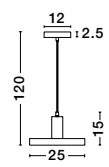

GARNI - 9417053

Black Metal Outside
Gold Inside
Black PVC Wire
LED E27 1x12 Watt 230 Volt
IP20 Bulb Excluded
D: 25 H1: 15 H2: 120 cm