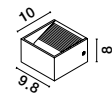

EPIC - 9136180

Black Aluminium
LED 6 Watt 579Lm
3000K 220-240 Volt 50Hz
Beam Angle 90° IP20
L: 9.8 W: 10 H: 8 cm