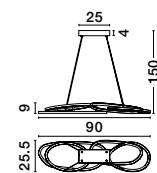

NUDOS - 9289085

Triac Dimmable

Gold Aluminium
& Acrylic

LED 80 Watt 230 Volt

5600Lm 3000K IP20

L: 90 W: 25.5 H: 150 cm