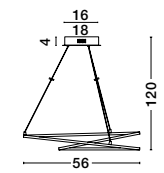

VIAREGGIO - 8101202

White Aluminium & Acrylic
LED 28 Watt 230 Volt
2222Lm 3000K IP20
D: 56 H: 120 cm