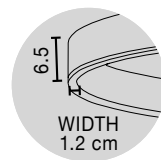

POWER SUPPLY

Adjustable Height

MOTIF - 9530200 · 3000K Triac Dimmable
9530218 · 2700-6000K Changing CCT & Dimming

Sandy White Aluminium & Acrylic
LED 72 Watt 5250Lm
230 Volt IP20
D: 120 H: 250 cm

CONTROLLER - 9530224
Remote control for change CCT & Dimming

POWER SUPPLY

POWER SUPPLY

Adjustable Height

MOTIF - 9530203 · 3000K Triac Dimmable
9530221 · 2700-6000K Changing CCT & Dimming

Sandy White Aluminium & Acrylic
LED 80 Watt 6000Lm
230 Volt IP20
D: 150 H: 250 cm