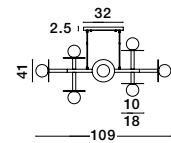

PIELO - 9043312
Brass Gold Metal
Opal Glass
LED G9 8x5 Watt 230 Volt
IP20 Bulb Excluded
L: 109 W: 41 H: 57 H2: 135 cm