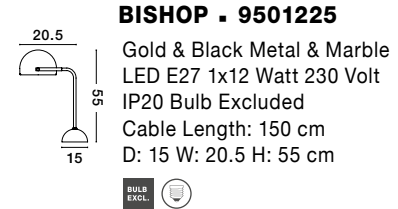

BISHOP - 9501225

Gold & Black Metal & Marble
LED E27 1x12 Watt 230 Volt
IP20 Bulb Excluded
Cable Length: 150 cm
D: 15 W: 20.5 H: 55 cm