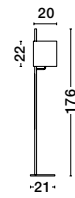

YAMA - 9180521

White Fabric Shade
& White Aluminium
Switch On/Off
LED E27 1x12 Watt 230 Volt
IP20 Bulb Excluded
Cable Length: 192 cm
D: 20 H: 22 H2: 176 cm