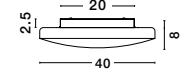

GL 61005231

IVI - 6100523

White Opal Glass
White Metal

LED E27 2x12 Watt 230 Volt
IP44 Bulb Excluded
D: 40 H: 8 cm

GL 61005221

IVI - 6100522

White Opal Glass
White Metal

LED E27 2x12 Watt 230 Volt
IP44 Bulb Excluded
D: 33 H: 8 cm