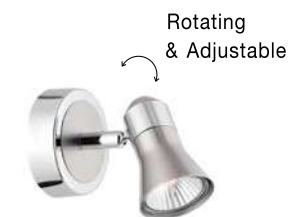

CONO - 668002

Matt White Aluminium
LED GU10 2x10 Watt 230 Volt
IP20 Bulb excluded
L: 25.5 W: 8 H: 19 cm