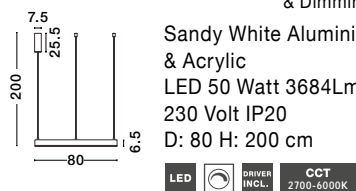

MOTIF - 9190748 · 3000K Triac Dimmable
9530210 · 2700-6000K Changing CCT & Dimming

Sandy White Aluminium & Acrylic
LED 50 Watt 3684Lm
230 Volt IP20
D: 80 H: 200 cm

CONTROLLER - 9530224

Remote control for change CCT & Dimming