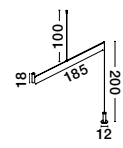

VOICE - 9061429

Sandy Black Aluminium
& Acrylic
LED 12 Watt 220 Volt
960Lm 3000K IP20
Cable Length: 190 cm
L: 192 W: 12 H: 20-250 cm