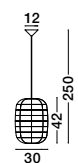

MELODY - 9586766
Natural Rattan
Black Fabric Wire & Base
LED E27 1x12 Watt 230 Volt
IP20 Bulb Excluded
D: 30 H1: 42 H2: 250 cm