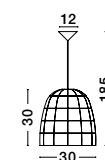

Adjustable Height

Adjustable Height

Adjustable Height

Adjustable Height