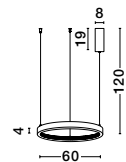

PRESTON - 9285601
Triac Dimmable

Antique Gold Brass
Aluminium & Acrylic
LED 35 Watt 230 Volt
2264Lm 3000K IP20
D: 60 H: 120 cm