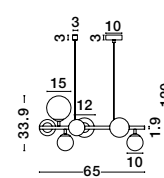

ODILLIA - 9028857
Matt Black Metal & Smoky Glass
LED G9 7x5 Watt 230 Volt
IP20 Bulb Excluded
L: 65 W: 28.9 H: 120 cm