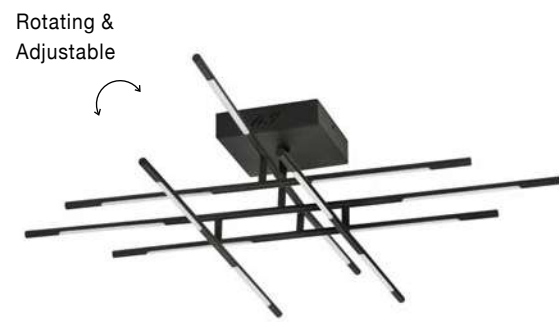

RACCIO - 9180714
Triac Dimmable

Black Metal & Acrylic
LED 59 Watt 230 Volt
4195Lm 3000K IP20
L: 94.5 W: 94.5 H: 21 cm

RACCIO - 9695216
Triac Dimmable

Black Metal & Acrylic
LED 109 Watt 230 Volt
6868Lm 3000K IP20
Included Remote Control
L: 180.5 W: 75 H: 200 cm

RACCIO - 9180783
Triac Dimmable

Black Metal & Acrylic
LED 68 Watt 230 Volt
5397Lm 3000K IP20
Included Remote Control
D: 85 H: 31 H2: 120 cm