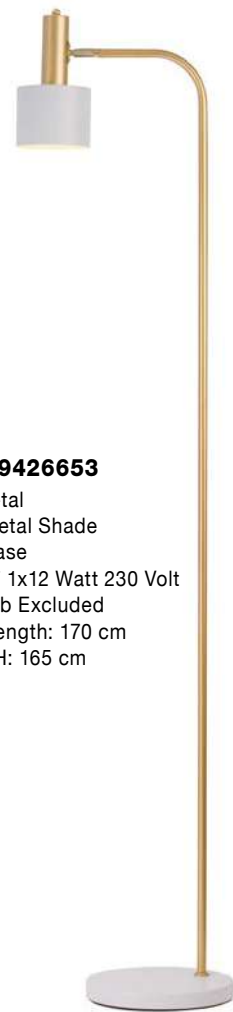

PAZ - 9426651

Gold Metal
White Metal Shade
White Base
LED E27 1x12 Watt 230 Volt
IP20 Bulb Excluded
Cable Length: 180 cm
D: 12.5 H: 60 cm

PAZ - 9050161

Gold Metal
Sandy Black Metal Shade
Black Base
LED E14 1x5 Watt 230 Volt
IP20 Bulb Excluded
Cable Length: 155 cm
D: 28 H: 43.5 cm

PAZ - 9426652

Gold Metal
Mint Metal Shade
White Base
LED E27 1x12 Watt 230 Volt
IP20 Bulb Excluded
Cable Length: 180 cm
D: 12.5 H: 60 cm

PAZ - 9426653

Gold Metal
White Metal Shade
White Base
LED E27 1x12 Watt 230 Volt
IP20 Bulb Excluded
Cable Length: 170 cm
D: 12.5 H: 165 cm