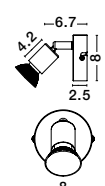

BASE - 661001

Matt White Metal
LED GU10 1x10 Watt 230 Volt
IP20 Bulb Excluded
D: 8 W: 6.7 H: 10.9 cm