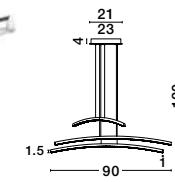

LIVORNO - 8107402

Chrome Aluminium & Acrylic
LED 29 Watt 230 Volt
2010Lm 3000K IP20
D: 45 H: 120 cm

SEVILLE - 81007601

Chrome Aluminium & Acrylic
LED 38 Watt 230 Volt
2650Lm 3000K IP20
L: 90 H: 120 cm

ALSO YOU CAN DO