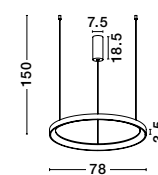

Sandy White Aluminium
& Acrylic
LED 61 Watt 230 Volt
4235Lm 3000K IP20
D: 78 H: 150 cm