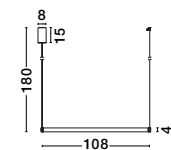

Adjustable Height

ORLANDO - 86016801

Antique Brass
Aluminium & Acrylic
LED 35 Watt 230 Volt
1900Lm 3000K IP20
D: 108 H: 180 cm

Adjustable Height