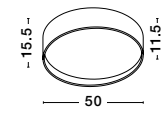

FANO - 71045002
White Aluminium
Acrylic Diffuser
LED 34 Watt 230 Volt
2040Lm 3000K IP20
D: 50 H1: 11.5 H2: 15.5 cm