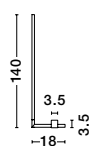

RACCIO - 9180726

Brass Gold Metal & Acrylic
LED 21 Watt 230 Volt
1557Lm 3000K IP20
L: 18 W: 140 cm