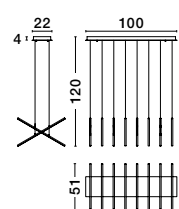

ALSO YOU CAN DO

ELETTRA - 9081803
Triac Dimmable
Sandy Black Aluminium
LED 60 Watt 220-240 Volt
2400Lm 3000K IP20
L: 100 W: 51 H: 120 cm