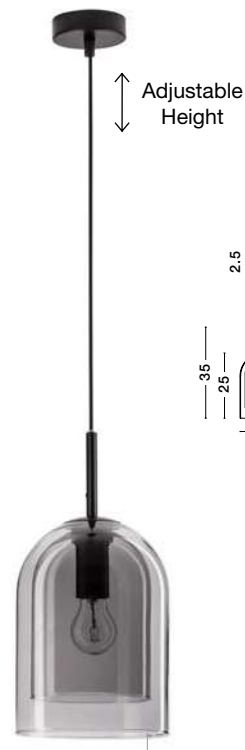

Adjustable Height

VELOR - 9236700
Double Layered Smoky Glass
Black Cord
Black Metal Base
LED E27 1x12 Watt 230 Volt
IP20 Bulb Excluded
D: 18 H: 240 cm

GL 92367201