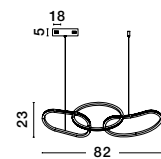

Adjustable Height

GIRISH . 9248111

Triac Dimmable
 Gold Stainless Steel & Acrylic
 LED 51 Watt 230 Volt
 2400Lm 3000K IP20
 L: 100 W: 20 H: 120 cm

Adjustable Height

GIRISH . 9248110

Triac Dimmable
 Gold Stainless Steel & Acrylic
 LED 41 Watt 230 Volt
 2000Lm 3000K IP20
 L: 82 W: 23 H: 120 cm