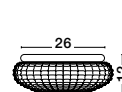

CLAM - 9738256
White Glass
White Metal
LED E27 2x12 Watt 230 Volt
IP44 Bulb Excluded
D: 30 H: 12 cm

IP44

IP44