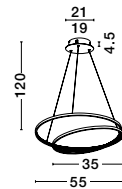

GRANIA - 9818511

Triac Dimmable
Sandy Black Aluminium & Acrylic
LED 25 Watt 230 Volt
1900Lm 3000K IP20
D: 55 H: 120 cm