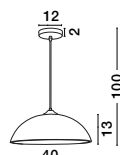

VINCA - 600822
Chrome Metal
White Wipe Technique Glass
LED E27 1x12 Watt 230 Volt
IP20 Bulb Excluded
D: 40 H1: 13 H2: 100 cm

GL 6008221