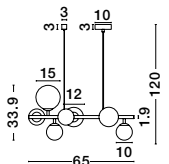

ODILLIA - 9028858

Opal Glass
& Matt Gold Metal
LED G9 7x5 Watt 230 Volt
IP20 Bulb Excluded
L: 65 W: 28.9 H: 120 cm