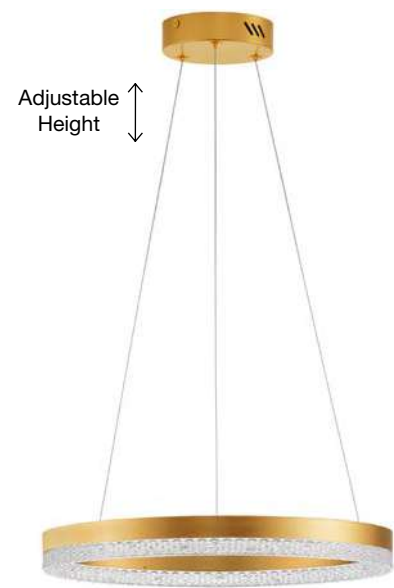

ADRIA - 9530226
Triac Dimmable
Brass Gold Aluminium
LED 23 Watt 220 Volt
2521Lm 3000K IP20
D: 40 H: 150 cm