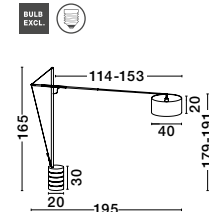

TRACCIA - 41455402

Iron & Plastic
White Fabric Shade
LED E27 1x12 Watt 230 Volt
IP20 Bulb Excluded
Cable Length: 240 cm
L: 195 W: 40 H: 165