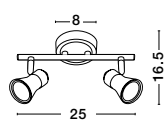

GALERIA - 663002

Satin Nickel
Chrome Aluminium
LED GU10 2x10 Watt 230 Volt
IP20 Bulb Excluded
L: 25 H: 16.5 cm