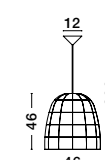

Adjustable Height

Adjustable Height

Adjustable Height

Adjustable Height