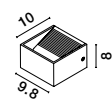

EPIC - 9136181

White Aluminium
LED 6 Watt 579Lm
3000K 220-240 Volt 50Hz
Beam Angle 90° IP20
L: 9.8 W: 10 H: 8 cm