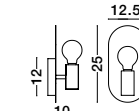

ROYAL - 9501244

Gold Metal
LED E27 1x12 Watt 230 Volt
IP20 Bulb Excluded
D: 12.5 W: 10 H: 25 cm