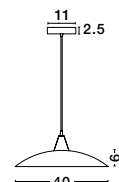

VICINO - 6302361
White Glossy Glass
Chrome Metal
LED E27 1x12 Watt 230 Volt
IP20 Bulb Excluded
Packing 5 pcs/box
D: 40 H1: 6 H2: 100 cm

GL 63023611