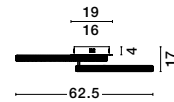

NAGER - 9481094

Sandy Black Aluminium
& Acrylic
LED 28 Watt 230 Volt
1681Lm 3000K IP20
L: 62.5 W: 41.5 H: 17 cm