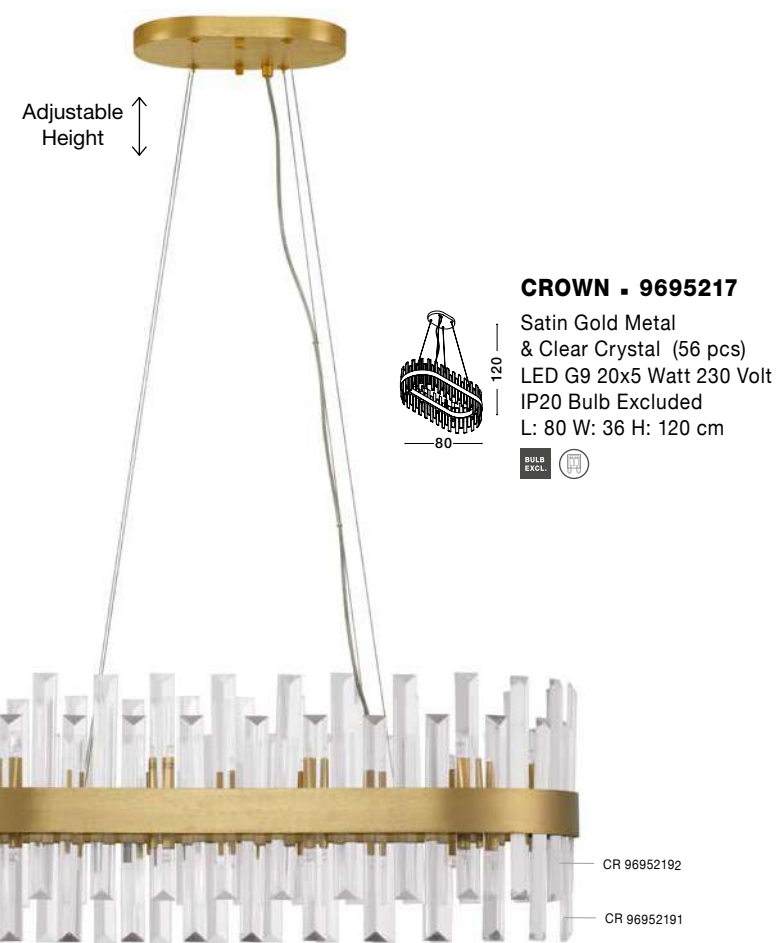

BALADONA - 81091718
Golden Brass Aluminium
& Crystal
LED G9 18x5 Watt 230 Volt
IP20 Bulb Excluded
D: 85 H1: 55.5 H2: 180 cm