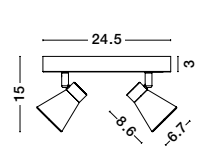

DUBLIN - 9155812
Sandy Black Metal
LED GU10 2x10 Watt 230 Volt
IP20 Bulb Excluded
L: 24.5 W: 5.5 H: 15 cm