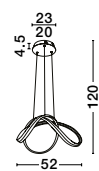

LED WARM WHITE DRIVER INCL.