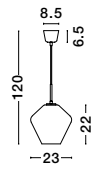

VEIRO - 9724102

Chrome Glass
Black Metal
Black Fabric Wire
LED E27 1x12 Watt 230 Volt
IP20 Bulb Excluded
D: 23 H1: 22 H2: 120 cm