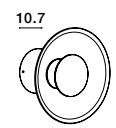

ESIL - 9118514

Clear Glass
Brass Gold Aluminium
LED 4 Watt 230 Volt
245Lm 3000K IP20
D: 16 W: 10.7 H: 16 cm