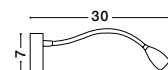

FLEX - 9701611

Sandy White Aluminium
Adjustable
Switch On/Off
LED 3 Watt
190Lm 3000K IP20
D: 7 H: 30 cm