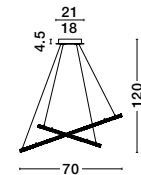

QUENTIN - 9172518

Chrome Aluminium
K9 Crystal
LED 60 Watt 230 Volt
3600Lm 3500K IP20
D: 70 H: 120 cm