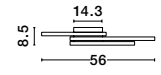

BILBAO - 9500832

Matt Black Aluminium
& Acrylic
LED 42 Watt 230 Volt
2650Lm 3000K IP20
L: 56 W: 56 H: 8.5 cm