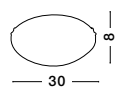

SHELL - 702202

White & Clear
Structured Glass
Chrome Metal
LED E27 2x12 Watt 230 Volt
IP20 Bulb Excluded
D: 30 H: 8 cm

GL 7022011