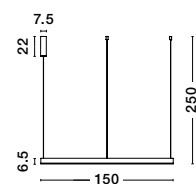

POWER SUPPLY

Adjustable Height

MOTIF - 9530200 · 3000K Triac Dimmable
9530218 · 2700-6000K Changing CCT & Dimming

Sandy White Aluminium & Acrylic
LED 72 Watt 5250Lm
230 Volt IP20
D: 120 H: 250 cm

CONTROLLER - 9530224
Remote control for change CCT & Dimming

POWER SUPPLY

POWER SUPPLY

Adjustable Height

MOTIF - 9530203 · 3000K Triac Dimmable
9530221 · 2700-6000K Changing CCT & Dimming

Sandy White Aluminium & Acrylic
LED 80 Watt 6000Lm
230 Volt IP20
D: 150 H: 250 cm