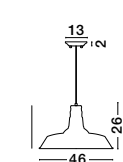

OSTERIA - 420201

Shining Black Steel Outside
Matt White Inside
Black Fabric Wire
LED E27 1x12 Watt 230 Volt
IP20 Bulb Excluded
D: 46 H: 26 H2: 115 cm