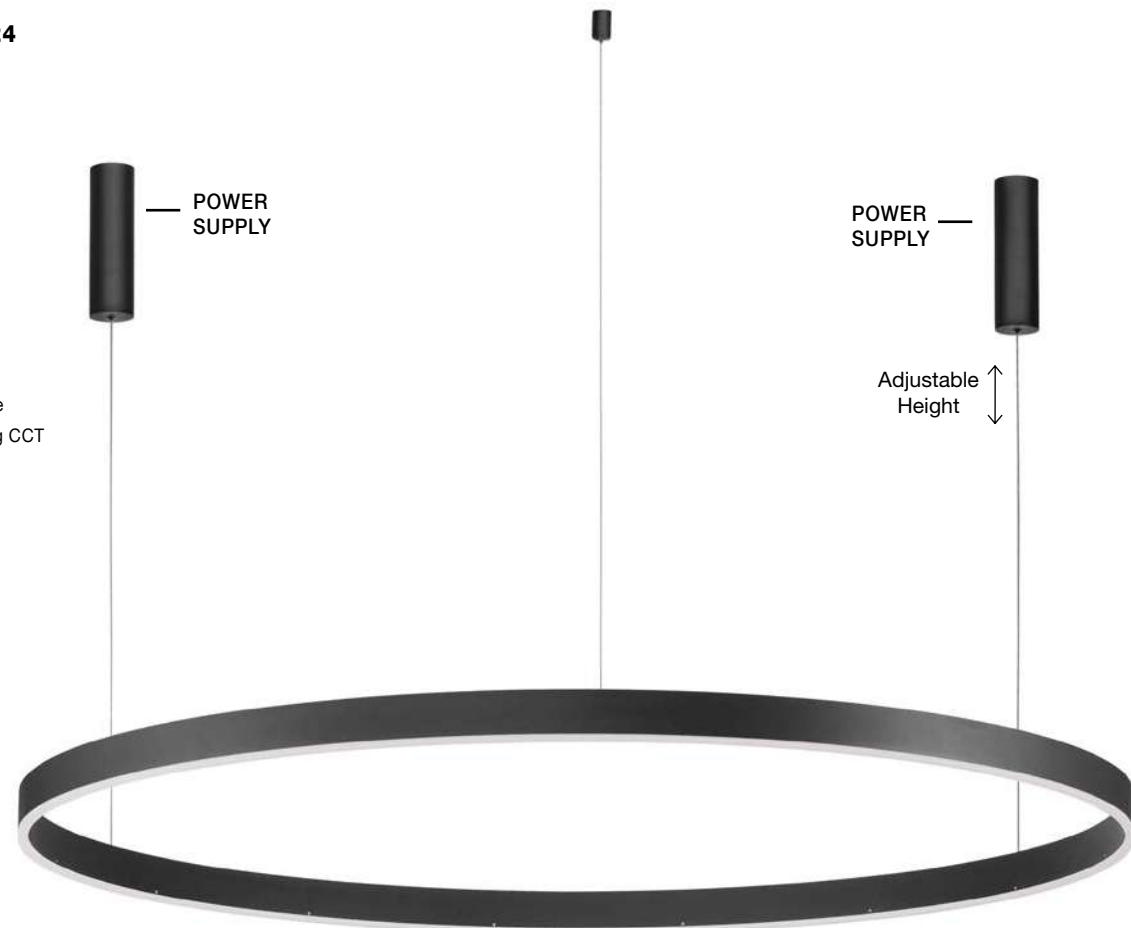

POWER SUPPLY

Adjustable Height

MOTIF . 9530201 - 3000K Triac Dimmable
9530219 - 2700-6000K Changing CCT & Dimming

Sandy Black Aluminium & Acrylic
 LED 72 Watt 5250Lm
 230 Volt IP20
 D: 120 H: 250 cm

CONTROLLER . 9530224
 Remote control for change CCT & Dimming