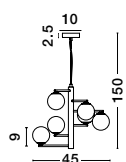

AGRIGENTO - 1700306001

Opal Glass
Antique Brass Metal
LED G9 6x5 Watt 230 Volt
IP20 Bulb Excluded
D: 45 H: 150 cm

GL 17003060011