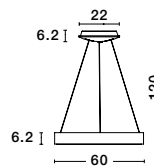

RANDO SMART - 9853044

CCT Dimmable - Wireless
Sandy Black Aluminium
& Acrylic
LED 50 Watt 230 Volt
2864Lm 3000K - 4000K IP20
D: 60 H: 120 cm