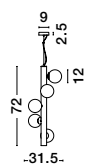

JAKLIN - 9724582

Opal Glass
Antique Brass Metal
Gold Fabric Wire
LED G9 5x5 Watt 230 Volt
IP20 Bulb Excluded
D: 31.5 H1: 72 H2: 150 cm

GL 97245821