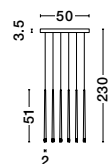

GIONO - 9601012

Sandy Black Aluminium & Acrylic
LED 29 Watt 230 Volt
3434Lm 3000K IP20
D: 50 H1: 51 H2: 230 cm