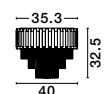

MAGNOLIA - 9824078

Gold Aluminum & Crystal (96 pcs)
LED E14 5x5 Watt 230 Volt
IP20 Bulb Excluded
D: 40 H: 32.5 cm