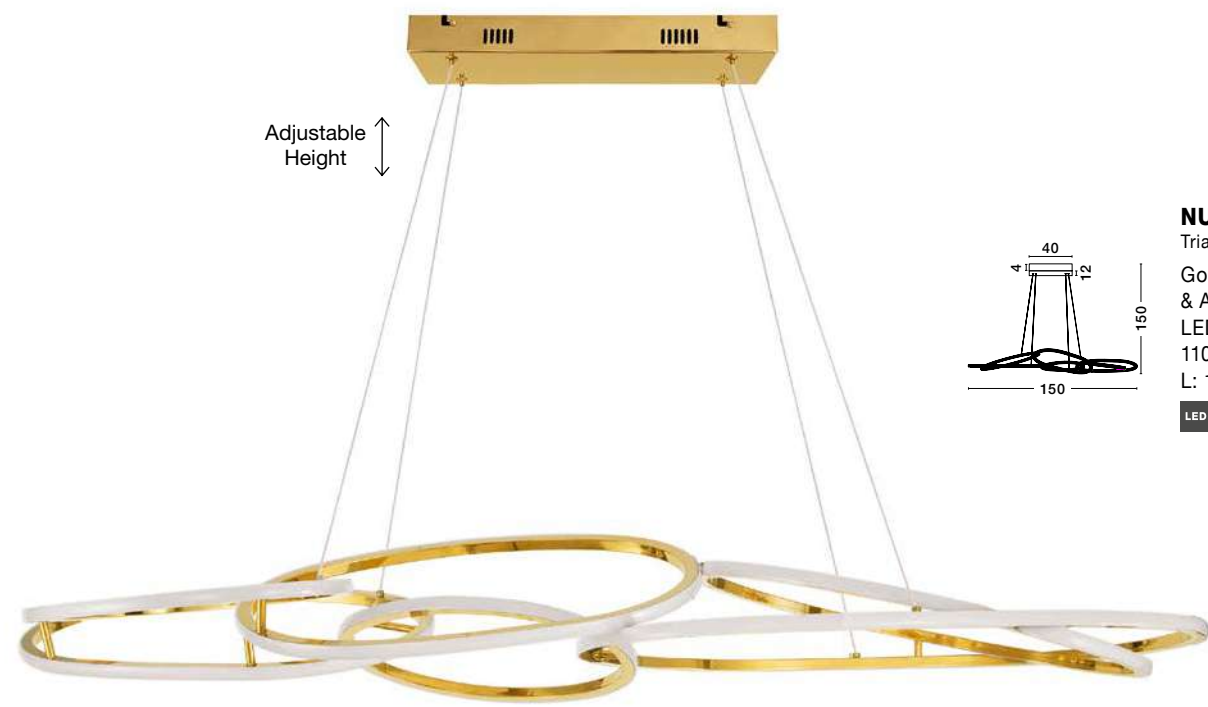

CERELIA - 9082091
 Brass Gold Metal
 & Fiber Braided Silicone Tube
 LED 29.5 Watt 230 Volt
 1861Lm 3000K IP20
 D: 35 W: 17 H: 50 cm

CERELIA - 9082094

Brass Gold Metal
& Fiber Braided Silicone Tube
LED 15 Watt 230 Volt
1160Lm 3000K IP20
D: 40 H: 120 cm

CERELIA - 9082092

Triac Dimmable
Brass Gold Metal
& Fiber Braided Silicone Tube
LED 34 Watt 230 Volt
2271Lm 3000K IP20
D : 60 H: 120 cm

ALSO YOU CAN DO

CERELIA - 9082095

Brass Gold Metal
& Fiber Braided Silicone Tube
LED 17.7 Watt 230 Volt
1146Lm 3000K IP20
L: 90 H: 30 cm

TIRIAC - 9548103

Triac Dimmable
 Gold Aluminium & Acrylic
 LED 28 Watt 230 Volt
 3146Lm 3000K IP20
 L: 90 W: 20 H: 120 cm

TIRIAC - 9548104

Triac Dimmable
 Gold Aluminium & Acrylic
 LED 43 Watt 230 Volt
 4581Lm 3000K IP20
 D: 70 H: 120 cm

TIRIAC - 9548106

Gold Aluminium & Acrylic
 LED 31 Watt 230 Volt
 2784Lm 3000K IP20
 L: 40 H: 160 cm

Adjustable
Height

NUDOS - 9289083

Triac Dimmable

Gold Aluminium
& Acrylic

LED 158 Watt 230 Volt

11060Lm 3000K IP20