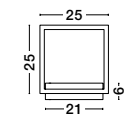

CORNICE - 9142765
Triac Dimmable
Sandy Black Aluminium & Acrylic
LED 91 Watt 230 Volt
4860Lm 3000K IP20
L: 120 H: 50 H2: 160 cm