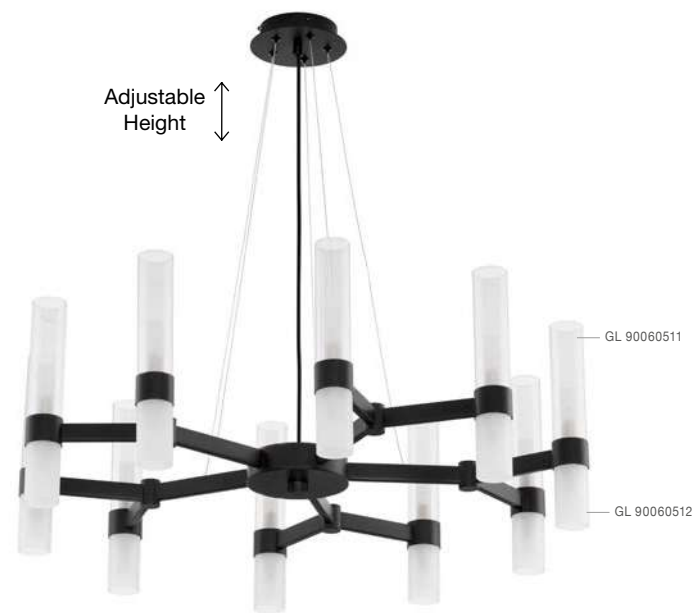

GL 90288391

VITA - 9028839
 Brass Gold Metal
 & Gradient White Glass
 LED E27 1x12 Watt 230 Volt
 IP20 Bulb Excluded
 D: 30 H: 35.5 cm

CENTURY - 9006051

Matt Black Metal
Clear & Frost Glass
LED G9 12x5 Watt 230 Volt
IP20 Bulb Excluded
D: 70 H1: 30.5 H2: 210 cm