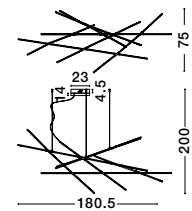

RACCIO - 9695215
Triac Dimmable
Brass Gold Metal & Acrylic
LED 109 Watt 230 Volt
6868Lm 3000K IP20
Included Remote Control
L: 180.5 W: 75 H: 200 cm