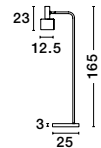

PAZ - 9426653

Gold Metal
White Metal Shade
White Base
LED E27 1x12 Watt 230 Volt
IP20 Bulb Excluded
Cable Length: 170 cm
D: 12.5 H: 165 cm