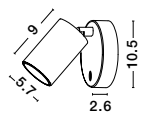

NET - 9011922

Sandy Black Aluminium
Switch On/Off
LED GU10 1x10 Watt IP20
220-240 Volt Bulb Excluded
D: 5.7 H: 9 H2: 10.5 cm