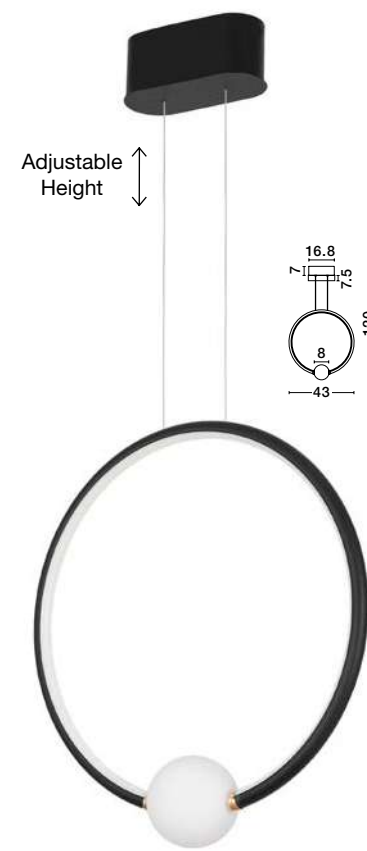

CELIA - 9820602
 Triac Dimmable
 Satin Gold Aluminium
 Opal Glass
 LED 45 Watt 230 Volt
 4751Lm 3000K IP20
 L: 100 W: 29 H: 120 cm

9820604-9820602-
 9820600
 Included
 Remote control

CELIA - 9820600
 Triac Dimmable
 Satin Gold Aluminium
 Opal Glass
 LED 37 Watt 230 Volt
 3812Lm 3000K IP20
 D: 64 W: 64 H: 120 cm

Adjustable Height

CELIA - 9820605
 Triac Dimmable
 Black Aluminium
 Opal Glass
 LED 29 Watt 230 Volt
 3203Lm 3000K IP20
 D: 43 W: 10 H: 120 cm

Adjustable Height

CELIA - 9820603
 Triac Dimmable
 Black Aluminium
 Opal Glass
 LED 45 Watt 230 Volt
 4751Lm 3000K IP20
 L: 100 W: 29 H: 120 cm