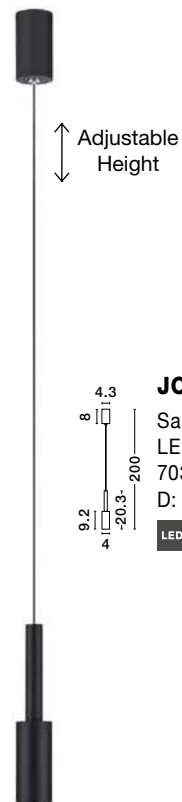

Sandy Black Metal & Aluminium
White Opal Glass
Switch On/Off
LED 1x6 Watt 240 Volt
445Lm 3200K IP20
D: 12.5. W: 12.5 H: 14.5 cm

GL 99195321

Adjustable

JOLINE - 9919532

Sandy Black Metal & Aluminium
White Opal Glass
Switch On/Off
LED 6 Watt 450Lm
Samsung 1x3 Watt 200Lm
230 Volt 3200K IP20
Cable Length: 170 cm
L: 26.5 W: 16.5 H: 150 cm