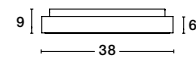

RANDO THIN - 9353832

Triac Dimmable

Brushed Gold Aluminium
& Acrylic
LED 30 Watt 230 Volt
1845Lm 3000K IP20
D: 38 H: 9 cm