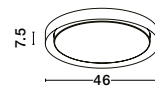

TROY - 9053591

Triac Dimmable

Matt White Metal
& Acrylic Diffuser
LED 40 Watt 230 Volt
2200Lm 3000K IP20
D: 46 H: 7.5 cm