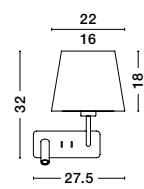

SAVONA - 9919151

White Fabric Shade
& Sandy Black Aluminium
Adjustable - Switch On/Off
LED Samsung 3 Watt
210Lm 3000K
LED E27 1x12 Watt 230 Volt
IP20 Bulb Excluded
L: 27.5 W: 24 H: 32 cm