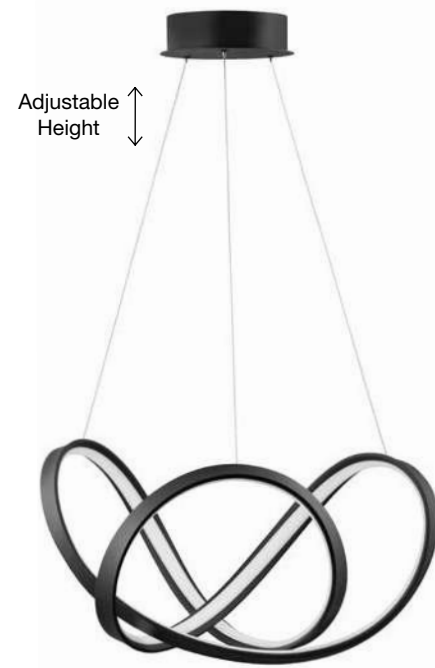

APUS - 9348053
Triac Dimmable
Sandy Black Aluminium
& Acrylic
LED 45 Watt 230 Volt
1720Lm 3000K IP20
D: 55 H: 120 cm

LED WARM WHITE DRIVER INCL.