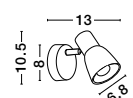

GL 6670011

PUBLICO - 667002

Opal Glass
Satin Nickel Metal
LED E14 2x5 Watt 230 Volt
IP20 Bulb Excluded
L: 34.2 W: 7.8 H: 16.2 cm

GL 6670011

PUBLICO - 667001

Opal Glass
Satin Nickel Metal
LED E14 1x5 Watt 230 Volt
IP20 Bulb Excluded
D: 8 W: 13 H: 10.5 cm