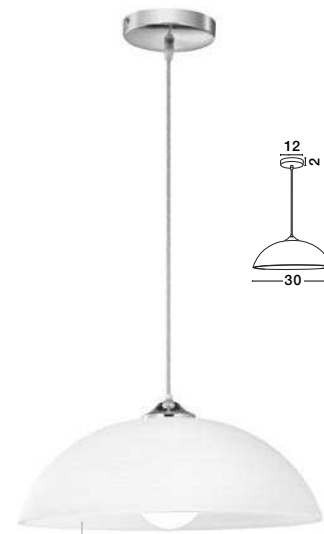

VINCA - 600821
 Chrome Metal
 White Wipe Technique Glass
 LED E27 1x12 Watt 230 Volt
 IP20 Bulb Excluded
 D: 30 H1: 13 H2: 100 cm

GL 6008211

VINCA - 600822
 Chrome Metal
 White Wipe Technique Glass
 LED E27 1x12 Watt 230 Volt
 IP20 Bulb Excluded
 D: 40 H1: 13 H2: 100 cm