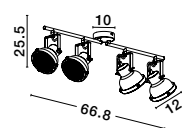

RUVI - 9624106

Matt Black Metal
LED GU10 4x10 Watt
230 Volt
IP20 Bulb Excluded
L: 66.8 W: 12 H: 25.5 cm