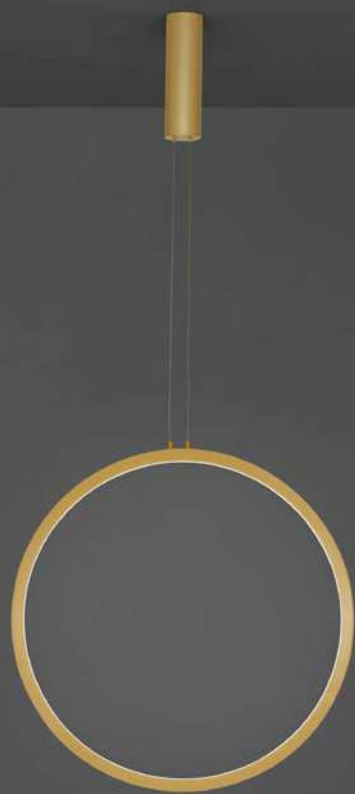

CHANGE • 9070170
Triac Dimmable
Brass Gold Aluminium
& Acrylic
LED 48 Watt 230 Volt
1685Lm 3000K IP20
D: 80.7 H: 200 cm

Adjustable
Height

WIDTH
2 cm

CHANGE • 9070168
Triac Dimmable
Brass Gold Aluminium
& Acrylic
LED 36 Watt 230 Volt
1161Lm 3000K IP20
D: 60 H: 150 cm

Adjustable
Height

Adjustable
Height

CHANGE • 9070166
Triac Dimmable
Brass Gold Aluminium
& Acrylic
LED 26 Watt 230 Volt
741Lm 3000K IP20
D: 39.5 H: 150 cm