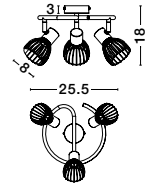

FIUMICINO - 770012
Matt Black Metal
LED E14 3x5 Watt 230 Volt
IP20 Bulb excluded
D: 25.5 H: 18 cm