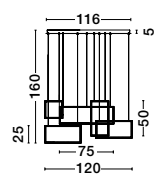

CORNICE - 9142765
Triac Dimmable
Sandy Black Aluminium & Acrylic
LED 91 Watt 230 Volt
4860Lm 3000K IP20
L: 120 H: 50 H2: 160 cm