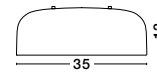

ET 5268051

PERLETO - 526806

Metal & Acrylic Diffuser
 Matt Black Steel Outside
 Matt White Inside
 LED E27 3x12 Watt 230 Volt
 IP20 Bulb Excluded
 D: 48 H: 15 cm

ET 8268061

PERLETO - 826806

Metal & Acrylic Diffuser
 Matt White Outside
 Matt White Inside
 LED E27 2x12 Watt 230 Volt
 IP20 Bulb Excluded
 D: 35 H: 13 cm