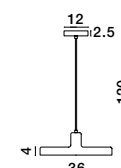

Adjustable Height ↑↓

GARNI - 9417051

Black Metal Outside
& Gold Inside
Black PVC Wire
LED E27 3x12 Watt 230 Volt
IP20 Bulb Excluded
D: 56 H: 120 cm

Adjustable Height ↑↓

CHIOTO - 540602

Matt Black Steel Outside
Shiny White Steel Inside
Black Fabric Wire
LED E27 1x12 Watt 230 Volt
IP20 Bulb Excluded
D: 36 H1: 4 H2: 120 cm