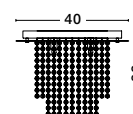

FONTANA - 9361081

Golden Leaf Metal
K9 Crystal
LED G9 5x5 Watt 230 Volt
IP20 Bulb Excluded
D: 40 H: 32 cm