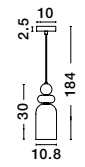

MURANO - 9009235

Sandy Gold Metal
Glossy Light Green, Dark Green
& Orange Glass
LED E14 1x5 Watt 230 Volt
IP20 Bulb Excluded
D: 10.8 H1: 30 H2: 184 cm