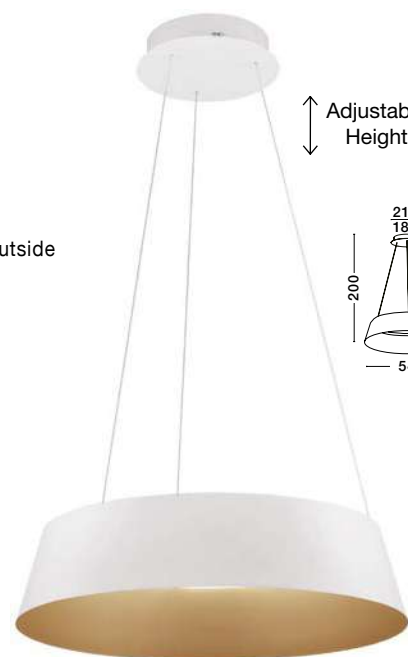

Adjustable Height

ALBA - 9345655
 Triac Dimmable
 Sandy White Aluminium Outside
 Champaign Gold Inside
 LED 42 Watt 230 Volt
 1279Lm 3000K IP20
 D: 42 H: 200 cm

Adjustable Height

ALBA - 9345658
 Triac Dimmable
 Sandy Black Aluminium Outside
 Champaign Gold Inside
 LED 53 Watt 230 Volt
 1982Lm 3000K IP20
 D: 54 H: 200 cm