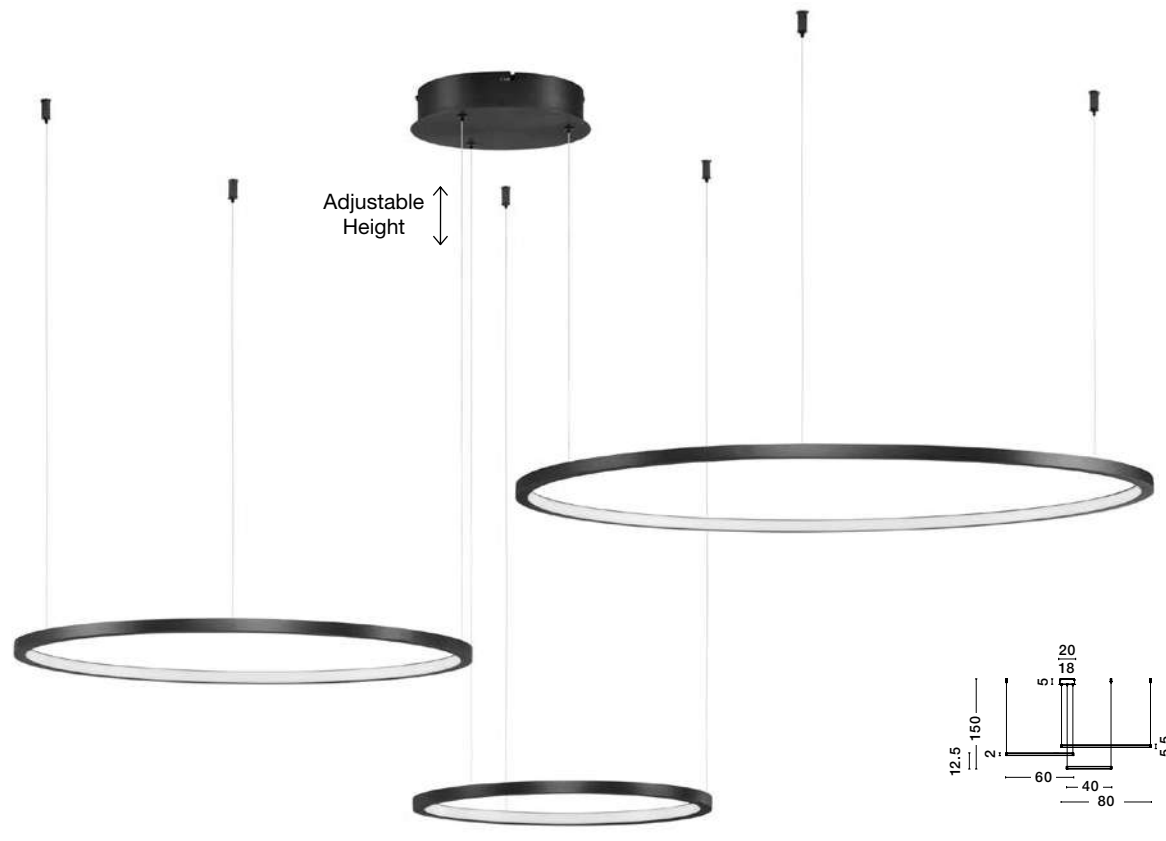

Adjustable Height

PURPLE - 9210312
Triac Dimmable
Sandy Black Aluminium & Acrylic
LED 80 Watt 230 Volt
5600Lm 3000K IP20
D: 130 H: 150 cm