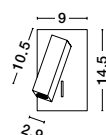

DONA - 9081351

Sandy White Aluminium
LED Cree 3 Watt 230 Volt
Switch On/Off
180Lm 3000K IP20
L: 9 H: 14.5 cm