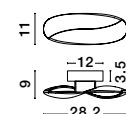

INFINITY - 9695229

White Metal
LED 6 Watt 230 Volt
535Lm 3000K IP20
L: 28.2 W: 9 H: 11 cm