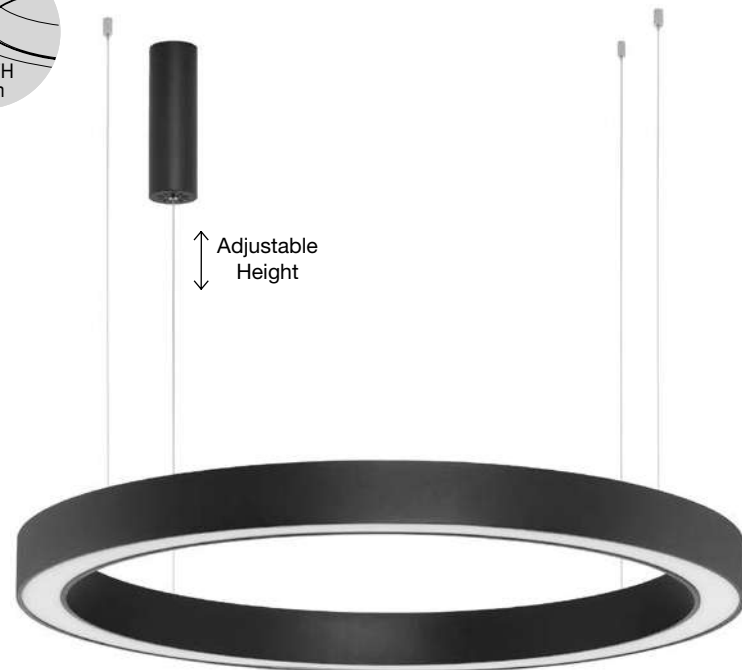

9345639 - 9345642 - 9345645
Included
Remote control

MORBIDO - 9345645
CCT Dimmable
Sandy Black Aluminium
& Acrylic
LED 80 Watt 230 Volt
4373Lm 2700K - 4000K IP20
Remote Control Included
D: 100 H: 200 cm