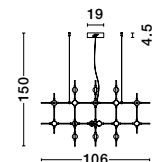

Gold Metal & Acrylic
LED 84 Watt 230 Volt
3805Lm 3000K IP20
Included Remote Control
L: 106 W: 58.5 H: 150 cm

ATOMO - 9280674