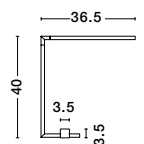

RACCIO - 9180725

Brass Gold Metal & Acrylic
LED 5 Watt 230 Volt
377Lm 3000K IP20
L: 36.5 W: 12 H: 40 cm