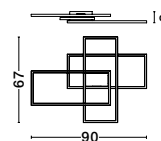

BILBAO - 9508431

Triac Dimmable
Matt Black Aluminium
& Acrylic
LED 55 Watt 230 Volt
3550Lm 3000K IP20
L: 90 W: 67 H: 9 cm