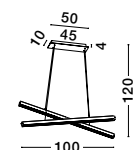

X-LINE - 9060920

Triac Dimmable

Sandy Black Aluminium
& Acrylic
LED 40 Watt 230V IP20
1428Lm 3000K Class II
L: 100 W: 8 H: 120 cm