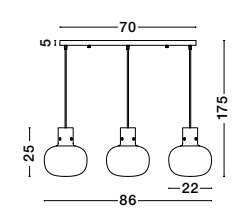

GL 92366001

CINZIA - 9236620
Clear Glass
White Cord
Brass Gold Metal
LED E27 3x12 Watt 230 Volt
IP20 Bulb Excluded
L: 86 H1: 25 H2: 175 cm

GL 92366001