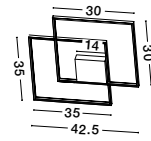

PORTO - 9364036

Triac Dimmable

Sandy White Steel Aluminium & Acrylic
LED 30 Watt 230 Volt
2030Lm 3000K IP20
L: 42.5 W:42.5 H: 6 cm