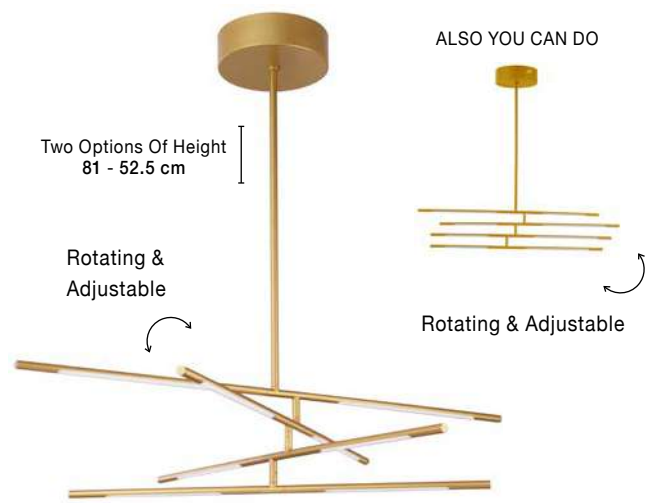

ALSO YOU CAN DO

Two Options Of Height
 81 - 52.5 cm

Rotating & Adjustable

RACCIO - 9180780
 Triac Dimmable
 Black Metal & Acrylic
 LED 48 Watt 230 Volt
 3633Lm 3000K IP20
 Included Two parts
 Of Metal 33 & 43 cm
 L: 84 W: 80 H: 81 cm

Black Metal & Acrylic
LED 68 Watt 230 Volt
5397Lm 3000K IP20
Included Remote Control
D: 85 H: 31 H2: 120 cm

RACCIO - 9180781

Triac Dimmable
Brass Gold Metal & Acrylic
LED 48 Watt 230 Volt
3633Lm 3000K IP20
Included Two parts
Of Metal 33 & 43 cm
L: 84 W: 80 H: 81 cm