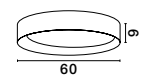

STAKE - 9345529

Triac Dimmable

Sandy Black Aluminium
Wood & Acrylic
LED 50 Watt 220-240 Volt
3166Lm 3000K IP20
D: 60 H: 9 cm