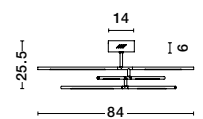

RACCIO - 9180762

Triac Dimmable
Brass Gold Metal & Acrylic
LED 32 Watt 230 Volt
2304Lm 3000K IP20
L: 84 W: 77 H: 25.5 cm