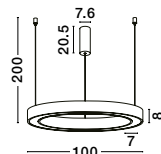

MORBIDO - 9345646

CCT Dimmable
Brass Gold Aluminium
& Acrylic
LED 80 Watt 230 Volt
4373Lm 2700K - 4000K IP20
Remote Control Included
D: 100 H: 200 cm