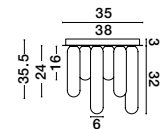

GUSTAVE - 9028854

Light Smoky Grey Glass & Matt Black Metal
LED G9 6x5 Watt 230 Volt
IP20 Bulb Excluded
L: 38 W: 7 H: 35.5 cm