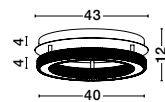

FIORE - 9285420

Triac Dimmable
Antique Gold Brass
Aluminium & Acrylic
LED 40 Watt 230 Volt
2139Lm 3000K IP20
D: 40 H: 12 cm