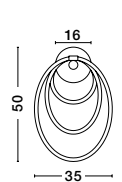

CERELIA - 9082091
Brass Gold Metal
& Fiber Braided Silicone Tube
LED 29.5 Watt 230 Volt
1861Lm 3000K IP20
D: 35 W: 17 H: 50 cm