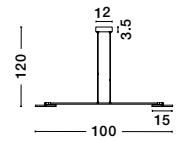

SCOPE - 9695253
Triac Dimmable
Black & Gold Metal
& Acrylic
LED 19 Watt 230 Volt
2494Lm 3000K IP20
L: 100 W: 26 H: 120 cm