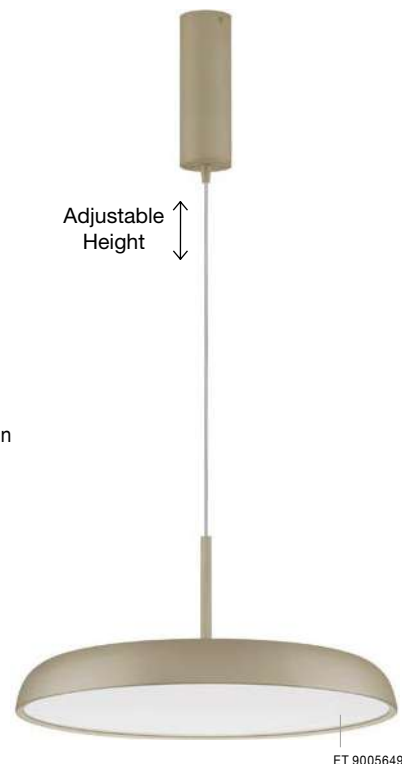

Included
 Remote control on
 CCT model

LINUS . 9005650 · 3000K Triac Dimmable
9005661 · 2700-4000K CCT Dimmable

Champagne Gold Aluminium
 & Acrylic
 LED 40 Watt 220-240 Volt
 2541Lm IP20
 Remote Control Included
 D: 45 H: 150 cm