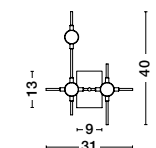

ATOMO - 9180673

Gold Metal & Acrylic
LED 9 Watt 230 Volt
605Lm 3000K IP20
L: 31 W: 3.5 H: 40 cm