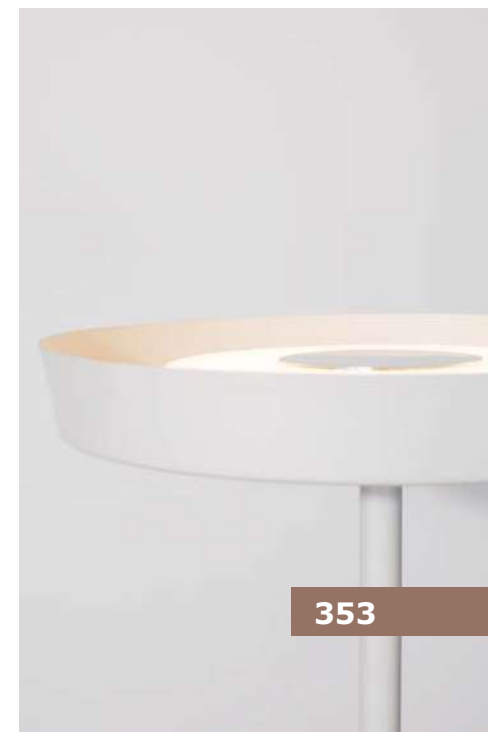

ALSO YOU CAN DO

VITI - 9155181

Sandy White Aluminium & Acrylic
 LED 18 Watt 230 Volt
 1300Lm 3000K IP20
 Cable Length: 180 cm
 D: 30 W: 30 H: 170 cm

ALSO YOU CAN DO

VITI - 9155182

Sandy Black Aluminium & Acrylic
 LED 18 Watt 230 Volt
 1300Lm 3000K IP20
 Cable Length: 180 cm
 D: 30 W: 30 H: 170 cm