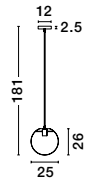

GL 91206691

HUNTER - 9120669
 Black Aluminium
 & Smoke Glass
 LED E27 1x12 Watt 230 Volt
 IP20 Bulb Excluded
 D: 35 H1: 42.5 H2: 145 cm

Adjustable Height

GL 94169251

MIRALE - 9416925

Gold Metal
Clear Glass
& Black PVC Wire
LED E27 1x12 Watt 230 Volt
IP20 Bulb Excluded
D: 25 H1: 26 H2: 181 cm