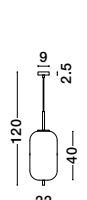

LATO - 9624062

Opal Glass
Brass Gold Metal
Black Fabric Wire
LED E27 1x12 Watt 230 Volt
IP20 Bulb Excluded
D: 22 H: 40 H₂: 120 cm