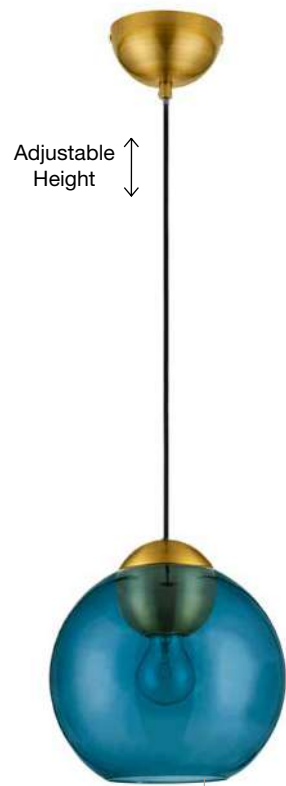

Adjustable Height

GL 90092401

MIDORI . 9009240
 Brass Gold Metal & Dark Blue Glass
 LED E27 1x12 Watt 230 Volt
 IP20 Bulb Excluded
 D: 24 H1: 24.8 H2: 183.8 cm

Adjustable Height

GL 90092391

MIDORI . 9009239
 Brass Gold Metal & Amber Glass
 LED E27 1x12 Watt 230 Volt
 IP20 Bulb Excluded
 D: 24 H1: 24.8 H2: 183.8 cm