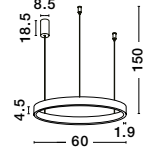

ELOWEN - 9345660

Triac Dimmable

Sandy Black Aluminium & Acrylic
LED 60 Watt 220 Volt
2552Lm 3000K IP20
Up & Down Light
D: 60 H: 150 cm