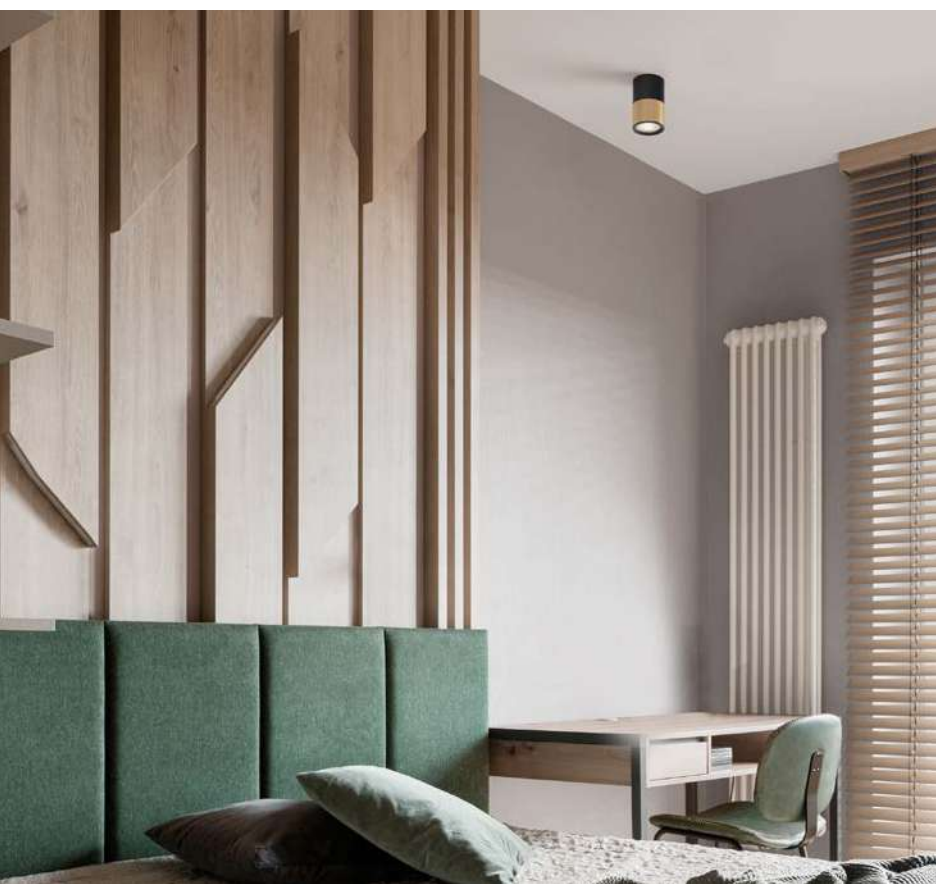

PONGO - 9010220

Sandy Black & Gold Aluminium
LED GU10 2x10 Watt 230 Volt
IP20 Bulb Excluded
D: 5.9 H: 62.7 cm