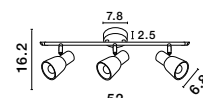

PUBLICO - 667003

Opal Glass
Satin Nickel Metal
LED E14 3x5 Watt 230 Volt
IP20 Bulb Excluded
L: 52 W: 7.8 H: 16.2 cm