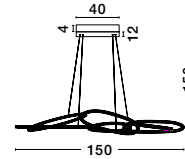

NUDOS - 9289083

Triac Dimmable

Gold Aluminium
& Acrylic

LED 158 Watt 230 Volt

11060Lm 3000K IP20

L: 150 W: 80 H: 150 cm