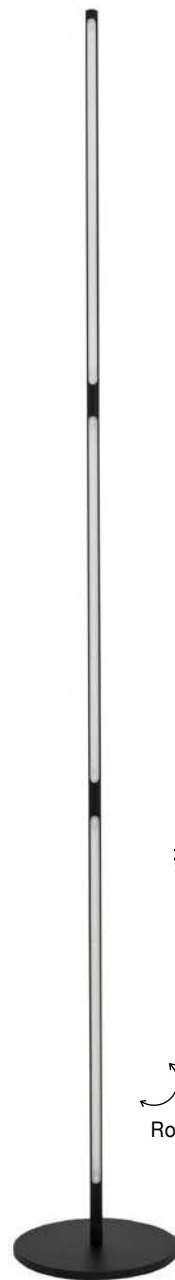

HANDY - 9183252
 Sandy Black Aluminium & Acrylic
 Rotating
 LED Samsung 22 Watt 230 Volt
 2000Lm 3000K IP20
 D: 16 H: 113 cm

HANDY - 9183251
 Sandy Black Aluminium & Acrylic
 Rotating - Switch On/Off
 LED Samsung 25 Watt 230 Volt
 2600Lm 3000K IP20
 Cable Length: 190 cm
 D: 2 H: 171 cm