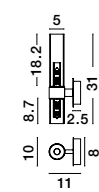

GL 90060511

GL 90060512

CENTURY - 9006054

Matt Black Metal
Clear & Frost Glass
LED G9 2x5 Watt 230 Volt
IP20 Bulb Excluded
D: 10 W: 11 H: 31 cm