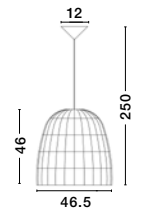

Adjustable Height

DESTIN - 9586671
Gray Rattan
Black Fabric Wire & Base
LED E27 1x12 Watt 230 Volt
IP20 Bulb Excluded
D: 46.5 H1: 46 H2: 250 cm

Adjustable Height

DESTIN - 9586691
Black Rattan
Black Fabric Wire & Base
LED E27 1x12 Watt 230 Volt
IP20 Bulb Excluded
D: 53 H1: 49 H2: 250 cm

Adjustable Height

DESTIN - 9586702
Gray Rattan
Black Fabric Wire & Base
LED E27 1x12 Watt 230 Volt
IP20 Bulb Excluded
D: 42 H1: 54.5 H2: 250 cm