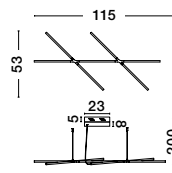

RACCIO - 9695213
Triac Dimmable
Black Metal & Acrylic
LED 27 Watt 230 Volt
1308Lm 3000K IP20
L: 115 W: 53 H: 200 cm