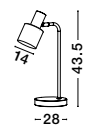

PAZ - 9050161

Gold Metal
Sandy Black Metal Shade
Black Base
LED E14 1x5 Watt 230 Volt
IP20 Bulb Excluded
Cable Length: 155 cm
D: 28 H: 43.5 cm