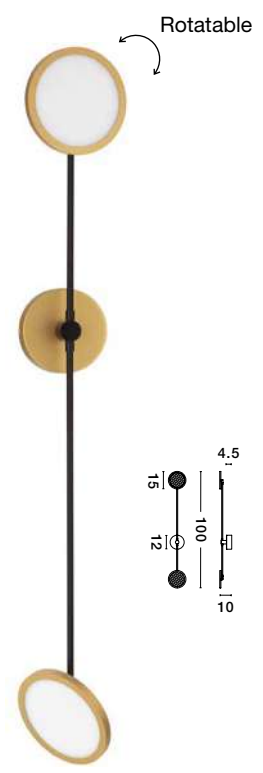

SCOPE - 9695251
Black & Gold Metal
& Acrylic
LED 19 Watt 230 Volt
2494Lm 3000K IP20
L: 100 W: 10 H: 120 cm