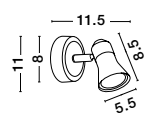

GALERIA - 663001

Satin Nickel
Chrome Aluminium
LED GU10 1x10 Watt 230 Volt
IP20 Bulb Excluded
D: 8 W: 11.5 H: 11 cm