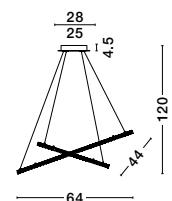

CELINE - 7403001
Chrome Aluminium
& Crystal Adjustable
LED 40 Watt 230 Volt
2400Lm 3500K IP20
L: 64 W: 44 H: 120 cm