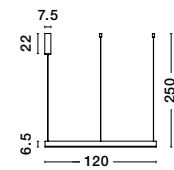

POWER SUPPLY

Adjustable Height

MOTIF - 9530200 · 3000K Triac Dimmable
9530218 · 2700-6000K Changing CCT & Dimming

Sandy White Aluminium & Acrylic
LED 72 Watt 5250Lm
230 Volt IP20
D: 120 H: 250 cm

CONTROLLER - 9530224
Remote control for change CCT & Dimming

POWER SUPPLY

POWER SUPPLY

Adjustable Height

MOTIF - 9530203 · 3000K Triac Dimmable
9530221 · 2700-6000K Changing CCT & Dimming

Sandy White Aluminium & Acrylic
LED 80 Watt 6000Lm
230 Volt IP20
D: 150 H: 250 cm