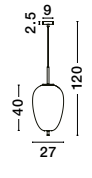

LATO - 96240811
Brass Gold Metal & Smoky Glass
Black Fabric Wire
LED E27 1x12 Watt 230 Volt
IP20 Bulb Excluded
D: 27 H: 120 cm