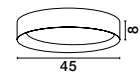

STAKE - 9345526

Triac Dimmable

Sandy White Aluminium
Wood & Acrylic
LED 40 Watt 220-240 Volt
2312Lm 3000K IP20
D: 45 H: 8 cm