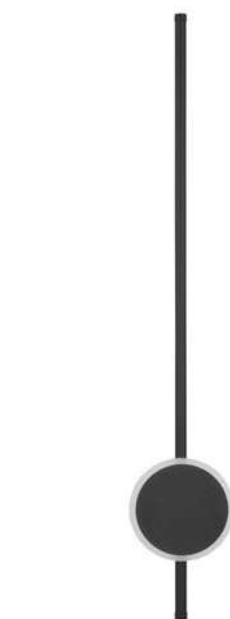

CLOCK - 9061428
Sandy Black Aluminium
& Acrylic
LED 22 Watt 220 Volt
1560Lm 3000K IP20
D: 13.6 W: 6.5 H: 80 cm