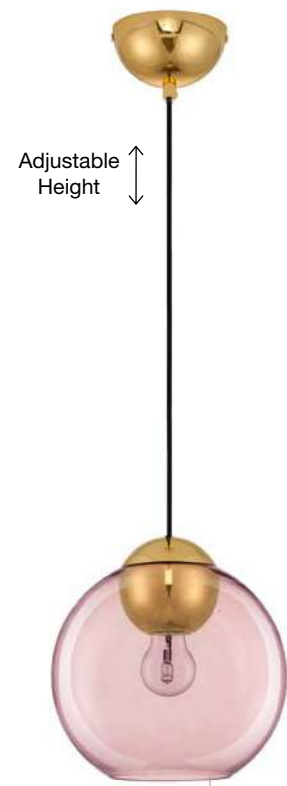

Adjustable Height

GL 90092431

MIDORI . 9009243
Brass Gold Metal & Pink Glass
LED E27 1x12 Watt 230 Volt
IP20 Bulb Excluded
D: 24 H1: 24.8 H2: 183.8 cm