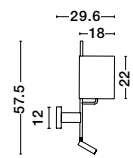

YAMA - 9180512

Black Fabric Shade
& Black Aluminium
Adjustable - Switch On/Off
LED Samsung 3 Watt
210Lm 3000K
LED E27 1x12 Watt 230 Volt
IP20 Bulb Excluded
D: 18 W: 29.6 H: 57.5 cm