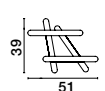

WILLOW . 9210925
Triac Dimmable
Sandy Black Aluminum
& Acrylic
LED 60 Watt 230 Volt
3000Lm 3000K IP20
L: 75 W: 59 H: 5.6 cm