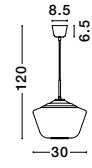

VEIRO - 9724141

Chrome Glass
Black Metal
Black Fabric Wire
LED E27 1x12 Watt 230 Volt
IP20 Bulb Excluded
D: 30 H1: 22 H2: 120 cm