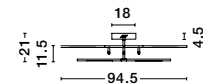

Rotating & Adjustable

RACCIO - 9180713
Triac Dimmable
Brass Gold Metal & Acrylic
LED 50 Watt 230 Volt
2438Lm 3000K IP20
L: 94.5 W: 94.5 H: 21 cm