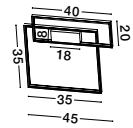

PORTO - 9364033

Triac Dimmable

Sandy Black Steel Aluminium & Acrylic
LED 30 Watt 230 Volt
2030Lm 3000K IP20
L: 45 W:45 H: 4 cm