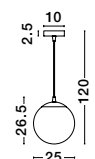

GL 90802511

NAZIO - 9080251
 Gradient Copper Glass
 Chrome Aluminium
 LED E27 1x12 Watt 230 Volt
 IP20 Bulb Excluded
 D: 25 H1: 26.5 H2: 120 cm

GL 90803511

NAZIO - 9080351
 Gradient Copper Glass
 Chrome Aluminium
 LED E27 1x12 Watt 230 Volt
 IP20 Bulb Excluded
 D: 35 H1: 37 H2: 120 cm