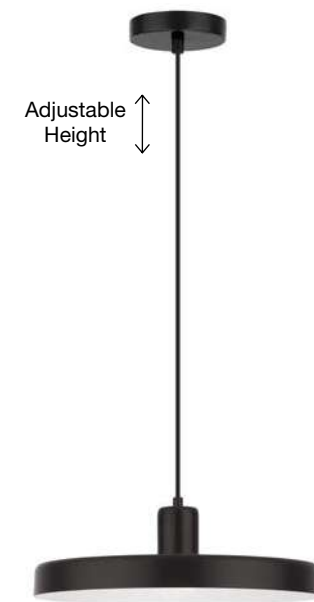

Adjustable Height ↑↓

CHIOTO - 540602

Matt Black Steel Outside
Shiny White Steel Inside
Black Fabric Wire
LED E27 1x12 Watt 230 Volt
IP20 Bulb Excluded
D: 36 H1: 4 H2: 120 cm