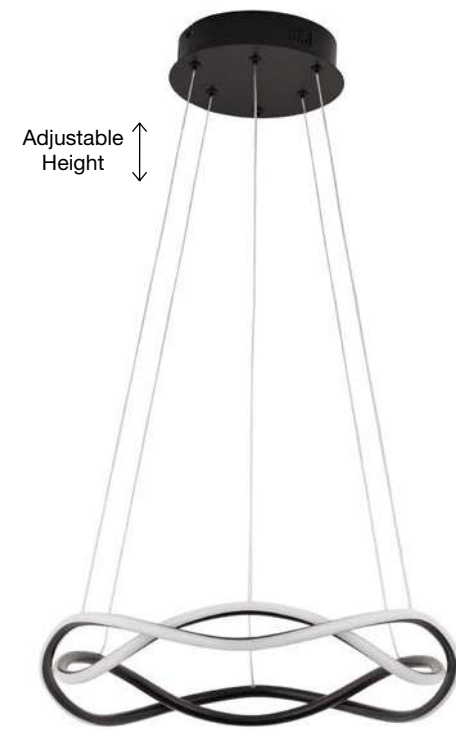

JINAL - 9348101
Triac Dimmable
Black Aluminium
& Acrylic
LED 27 Watt 230 Volt
1894Lm 3000K IP20
D: 45 H: 120 cm

LED WARM WHITE DRIVER INCL.