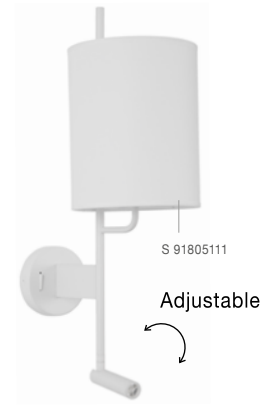

YAMA - 9180511

White Fabric Shade
& White Aluminium
Adjustable - Switch On/Off
LED Samsung 3 Watt
210Lm 3000K
LED E27 1x12 Watt 230 Volt
IP20 Bulb Excluded
D: 18 W: 29.6 H: 57.5 cm