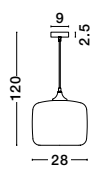

SAVAZ - 9726483

Chrome Glass
Black Metal
Black Fabric Wire
LED E27 1x12 Watt 230 Volt
IP20 Bulb Excluded
D: 28 H1: 23 H2: 120 cm