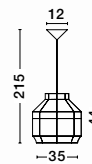

MIA - 9858659
Natural Rattan
Black Fabric Wire & Base
LED E27 1x12 Watt 230 Volt
IP20 Bulb Excluded
D: 35 H1: 44 H2: 215 cm