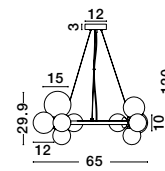

PALMER - 9241120
 Smoky Glass
 Black Metal Base
 LED E14 2x5 Watt 230 Volt
 IP20 Bulb Excluded
 D: 15 W: 18.5 H: 25.5 cm

ALSO YOU CAN DO

BOTH HANGING SYSTEM INCLUDED

ODILLIA - 9028855
 Matt Black Metal & Smoky Glass
 LED G9 11x6 Watt 230 Volt
 IP20 Bulb Excluded
 Two Ways Of Mounting
 D: 65 H: 120 cm