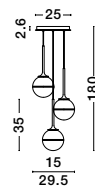

CANTONA - 9960613

Milky White Glass
Brass Gold
LED G9 3x5 Watt 230 Volt
IP20 Bulb Excluded
D: 25 H: 180 cm