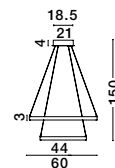

LED 83 Watt 230 Volt

5597Lm 3000K IP20

D1: 61 D2: 45 D3: 35.5 H: 150 cm

WIDTH
1.2 cm

Adjustable Height

Rotating

LEON - 8100281

Gold Leaf Aluminium & Acrylic