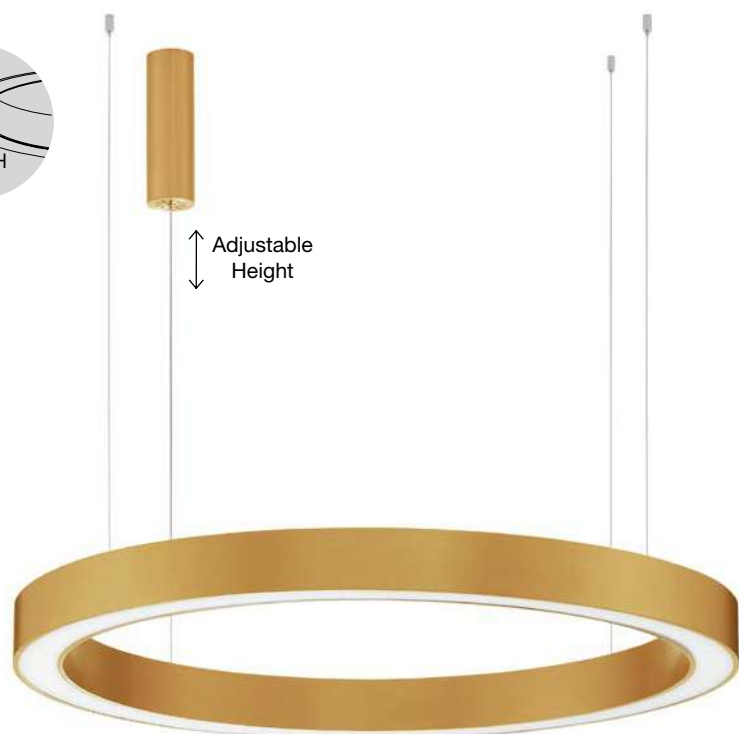

MORBIDO - 9345643

CCT Dimmable
Brass Gold Aluminium
& Acrylic
LED 59 Watt 230 Volt
4076Lm 2700K - 4000K IP20
Remote Control Included
D: 80 H: 200 cm

9345640 - 9345643 - 9345646
Included
Remote control

MORBIDO - 9345646

CCT Dimmable
Brass Gold Aluminium
& Acrylic
LED 80 Watt 230 Volt
4373Lm 2700K - 4000K IP20
Remote Control Included
D: 100 H: 200 cm