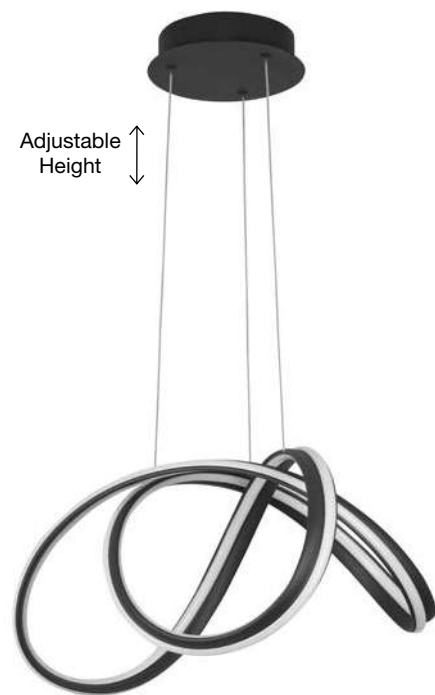

TRUNO - 9104722
Triac Dimmable
Sandy Black Aluminium
& Acrylic
LED 60 Watt 230 Volt
4746Lm 3000K IP20
D: 52 H: 120 cm

LED WARM WHITE DRIVER INCL.