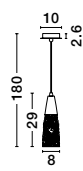

GL 91601911

KOVAC - 9160191
Brass Gold Metal
& Clear Structured Glass
LED G9 1x5 Watt 230 Volt
IP20 Bulb Excluded
D: 8 H: 29 H2: 180 cm