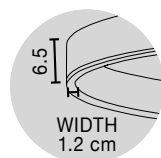

CONTROLLER . 9530224

Remote control for change CCT & Dimming