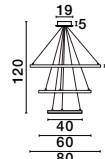

LED WARM WHITE DRIVER INCL.