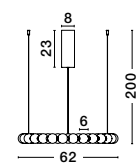

PERLA - 9695230
Triac Dimmable
Gold Metal & Opal Glass
LED 56 Watt 230 Volt
4732Lm 3000K IP20
D: 62 H: 200 cm