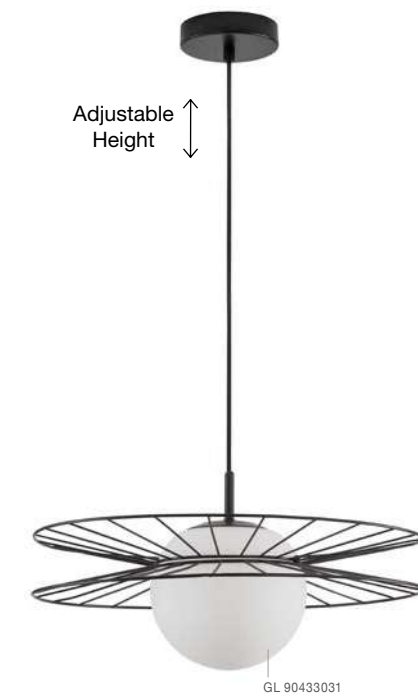

GL 90433031

ELLERY - 9043303

Gold Metal
& Opal Glass
LED E27 1x12 Watt 230 Volt
IP20 Bulb Excluded
D: 45 H: 22.5 H2: 150 cm

GL 96201271

FLY - 9620126

Matt Black Metal
& Opal Glass
LED E27 1x12 Watt 230 Volt
IP20 Bulb Excluded
D: 36 H: 115 cm