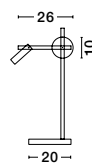

GL 99195321

Adjustable

JOLINE - 9919531

Sandy Black Metal & Aluminium
White Opal Glass
Switch On/Off
LED 6 Watt 450 Lm
Samsung 1x3 Watt 200Lm
230 Volt 3200K IP20
Cable Length: 150 cm
L: 26 W: 13.5 H: 55 cm