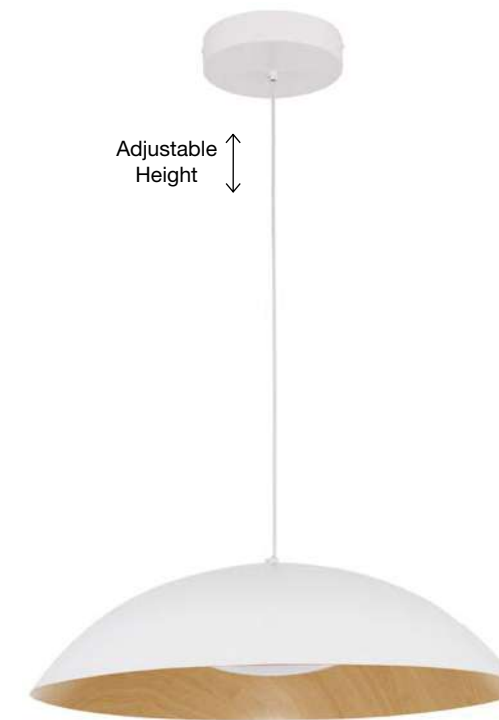

Adjustable
Height

GLIM - 9081280

Triac Dimmable

Sandy White Outside
Natural Wood Inside
Aluminium & Acrylic
LED 42 Watt 230 Volt
2015Lm 3000K IP20
D: 58 H: 120 cm