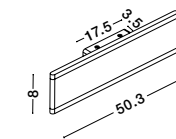

LINE - 9115912

Sandy White Aluminium & Acrylic
LED 2x12 Watt 230 Volt
1823Lm 3000K IP20
L: 50.3 W: 4.8 H: 8 cm