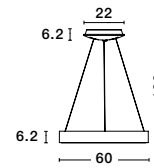

RANDO SMART - 9453043

CCT Dimmable - Wireless
Sandy White Aluminium
& Acrylic
LED 50 Watt 230 Volt
2864Lm 3000K - 4000K IP20
D: 60 H: 120 cm