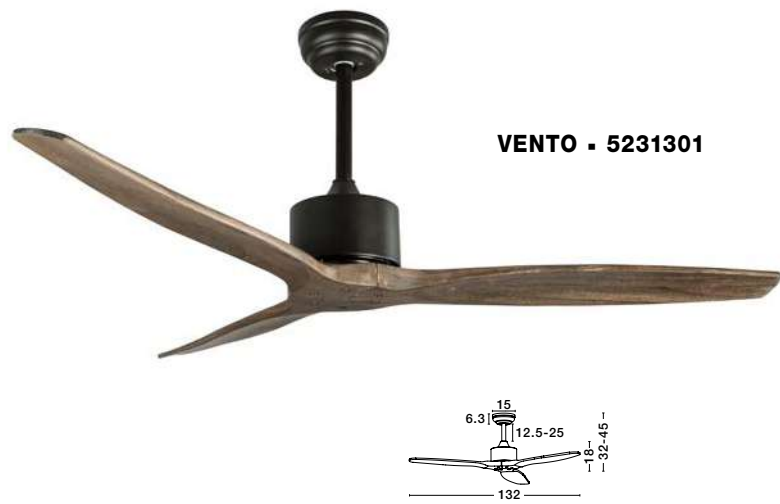

FAN SPECIFICATIONS

Product Nm.	Body Material	Blades Material	Product Size	Speed	Length of Each Blade	Motor Type	Watt (max.)	Power Supply	Airflow (CFM)	RPM	Noise Level	Weight	Blade Sweep	Summer/Winter Function	Light	Remote Control	Guarantee	Class
5231301	Steel Matt Black	Walnut Wood	D: 132 H: 32-45 cm	5 Speed Remote	66 cm	DC	26W	AC110-240V	4000	200	< 30 dB	4.8 Kg	52"	✓	X	✓	5 Years	I
5267611	Matt Black Steel & Glass	ABS Wood Finish	D: 132 H: 45-58 cm	5 Speed Remote	74 cm	DC	55W	AC220-240V	4000	190	< 30 dB	8.2 Kg	52"	✓	✓	✓	5 Years	I

LIGHT SPECIFICATIONS

Product Nm.	LED Watt	Motor DC Watt	Lumen	Volt	LED Chip	Beam Angle	Kelvin	Protection	Driver Included
5231301	18W	26W	650Lm	220V	Edison	160°	3000K	IP20	✓
5267611	18W	37W	650Lm	220V	Edison	160°	3000K	IP20	✓

WALL PANEL - 9953200

Wall Panel
L: 10 W: 10 H: 5.5 cm