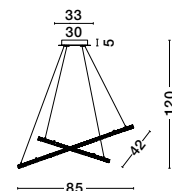

CELINE - 7403002
Chrome Aluminium
& Crystal Adjustable
LED 50 Watt 230 Volt
3120Lm 3500K IP20
L: 85 W: 42 H: 120 cm