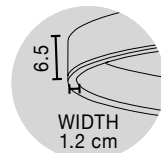

MOTIF - 9190840 · 3000K Triac Dimmable
9530212 · 2700-6000K Changing CCT & Dimming

Sandy Black Aluminium
& Acrylic
LED 40 Watt 2943Lm
230 Volt IP20
D: 60 H: 200 cm

MOTIF - 9190848 · 3000K Triac Dimmable
9530213 · 2700-6000K Changing CCT & Dimming

Sandy Black Aluminium
& Acrylic
LED 50 Watt 3684Lm
230 Volt IP20
D: 80 H: 200 cm

CONTROLLER - 9530224
Remote control for
change CCT & Dimming

MOTIF - 9190855 · 3000K Triac Dimmable
9530214 · 2700-6000K Changing CCT & Dimming

Sandy Black Aluminium
& Acrylic
LED 60 Watt 4165Lm
230 Volt IP20
D: 100 H: 200 cm