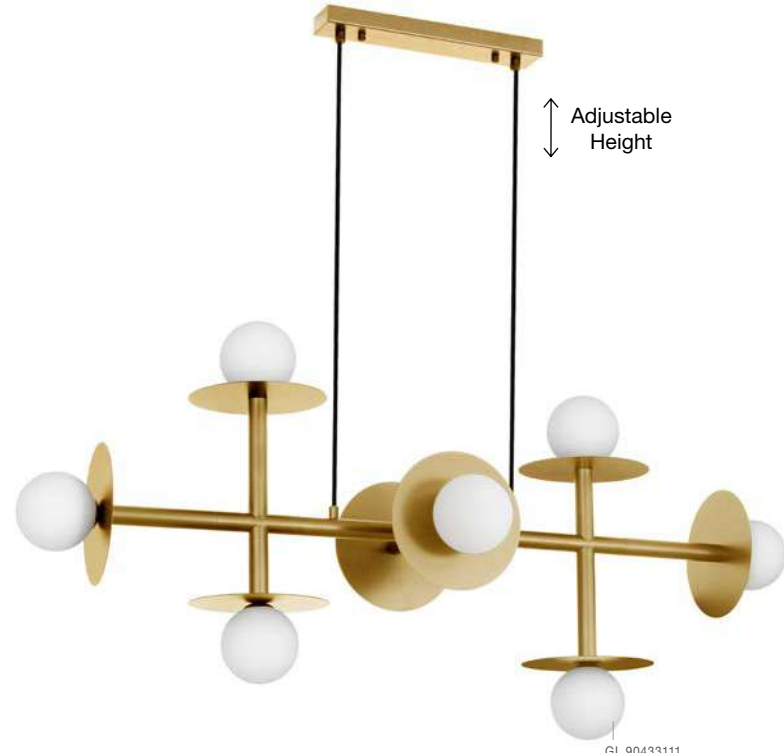

GL 90433111

PIELO - 9043312
Brass Gold Metal
Opal Glass
LED G9 8x5 Watt 230 Volt
IP20 Bulb Excluded
L: 109 W: 41 H: 57 H2: 135 cm