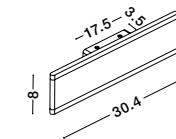

LINE - 9115908

Sandy White Aluminium & Acrylic
LED 2x8 Watt 230 Volt
1056Lm 3000K IP20
L: 30.4 W: 4.8 H: 8 cm