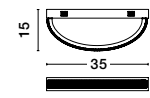

GRANIA - 9818512
Matt Gold Aluminium
& Acrylic
LED 6.5 Watt 230 Volt
400Lm 3000K IP20
L: 35 W: 15 H: 4.5 cm