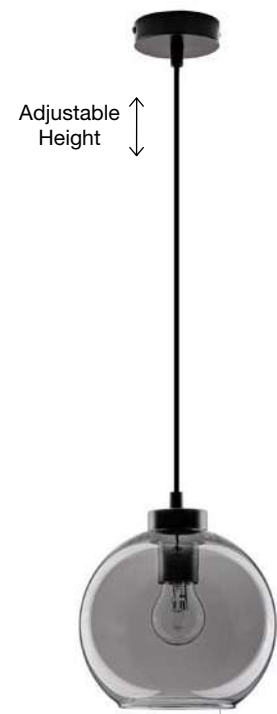

GL 92411301