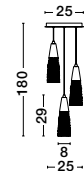

GL 91601911

KOVAC - 9160193
Brass Gold Metal
& Clear Structured Glass
LED G9 3x5 Watt 230 Volt
IP20 Bulb Excluded
D: 25 H: 180 cm