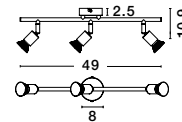

LUP - 960003
Satin Gold Metal
LED GU10 3x10 Watt 230 Volt
IP20 Bulb Excluded
L: 49 W: 8 H: 10.9 cm