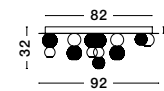

BRILLE - 9695700
Triac Dimmable
Gold Aluminium
& Acrylic
LED 90 Watt 230 Volt
5171Lm 3200K IP20
D: 92 H: 32 cm