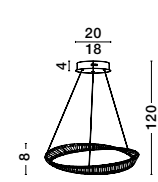

Adjustable Height

Adjustable Height

Adjustable Height