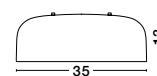

ET 5268051

PERLETO - 526805

Metal & Acrylic Diffuser
 Matt White Steel Outside
 Matt White Inside
 LED E27 3x12 Watt 230 Volt
 IP20 Bulb Excluded
 D: 48 H: 15 cm

ET 8268061

PERLETO - 926811

Metal & Acrylic Diffuser
 Gold Leaf Outside
 Matt White Inside
 LED E27 2x12 Watt 230 Volt
 IP20 Bulb Excluded
 D: 35 H: 13 cm