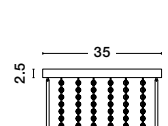

NUNZIA - 9180892

Chrome Metal
Glass & K9 Crystal
LED G9 6x5 Watt 230 Volt
IP20 Bulb Excluded
D: 35 H: 27 cm