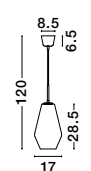

VEIRO - 9724101

Chrome Glass
Black Metal
Black Fabric Wire
LED E27 1x12 Watt 230 Volt
IP20 Bulb Excluded
D: 17 H1: 28.5 H2: 120 cm