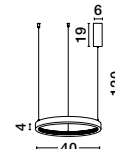

PRESTON - 9285401
Triac Dimmable

Antique Gold Brass
Aluminium & Acrylic
LED 30 Watt 230 Volt
1827Lm 3000K IP20
D: 40 H: 120 cm