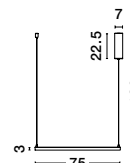

ETERNA - 9990734

Triac Dimmable
Sandy Black Aluminium
& Acrylic
LED 40 Watt 230 Volt
3000Lm 3000K IP20
L: 75 H: 120 cm