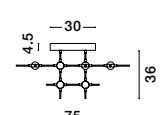

ATOMO - 9180636

Triac Dimmable
Gold Metal & Acrylic
LED 100 Watt 230 Volt
3898Lm 3000K IP20
Included Remote Control
L: 75 W: 69 H: 40.5 cm