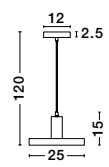

GARNI - 9417050

Gold Metal
Outside & Inside
Black PVC Wire
LED E27 1x12 Watt 230 Volt
IP20 Bulb Excluded
D: 25 H1: 15 H2: 120 cm