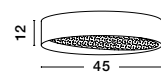

OBY . 9085221

Triac Dimmable
Sandy Black Aluminium
& Acrylic
LED 30 Watt 230 Volt
1800Lm 3000K IP20
D: 45 H: 12 cm