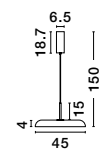

Sandy Black Aluminium
& Acrylic
LED 40 Watt 220-240 Volt
2541Lm IP20
Remote Control Included
D: 45 H: 150 cm