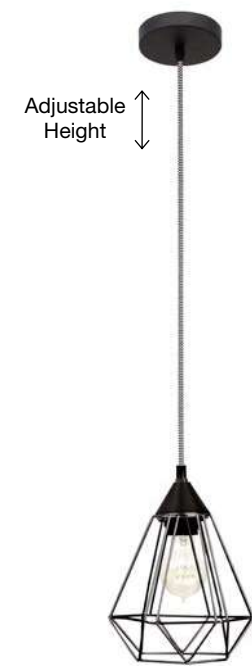

Adjustable Height

PAOLO - 7605180
Black Metal
Black & White Fabric Wire
LED E27 1x12 Watt 230 Volt
IP20 Bulb Excluded
D: 17 H: 22.5 H2: 120 cm