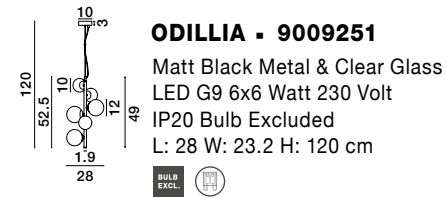

ODILLIA - 9009251

Matt Black Metal & Clear Glass
LED G9 6x6 Watt 230 Volt
IP20 Bulb Excluded
L: 28 W: 23.2 H: 120 cm