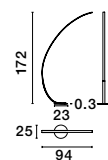

PREMIUM - 9396060

Dimmable
Sandy Black Aluminium
& Acrylic
LED 30 Watt 230 Volt
1580Lm 3000K IP20
Cable Length: 245 cm
L: 26 W: 94 H: 172 cm