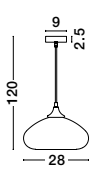

SAVAZ - 9726482

Chrome Glass
Black Metal
Black Fabric Wire
LED E27 1x12 Watt 230 Volt
IP20 Bulb Excluded
D: 28 H1: 14 H2: 120 cm