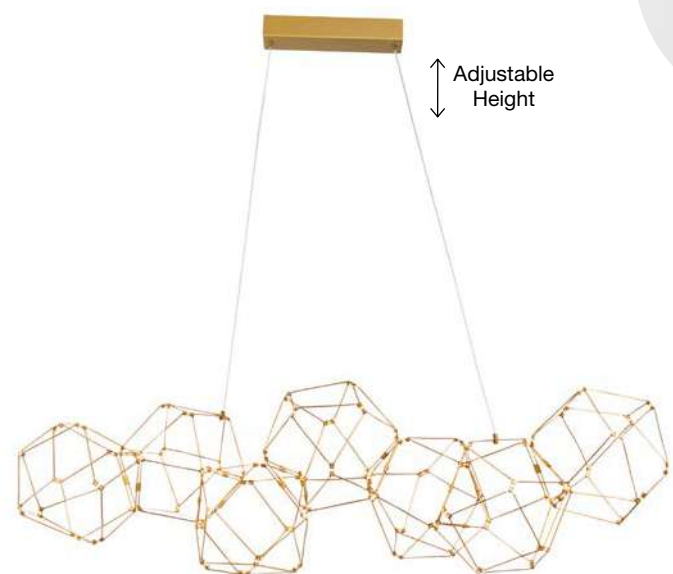

LED WARM WHITE DRIVER INCL.

SOLE - 9186002

Gold Copper
LED 21 Watt 230 Volt
2403Lm 3000K IP20
Led Chip: 60 Pcs
D: 40 H: 250 cm

LED WARM WHITE DRIVER INCL.

Adjustable Height

NEBULA - 9186814

Gold Copper
LED 58 Watt 230 Volt
3906Lm 3000K IP20
Led Chip: 168 Pcs
L: 163 W: 54 H: 120 cm

Adjustable Height

Adjustable Height

NEBULA - 9186807

Gold Copper
LED 34 Watt 230 Volt
2711Lm 3000K IP20
Led Chip: 84 Pcs
L: 108 W: 32 H: 120 cm

NEBULA - 9186902

Titanium Black Copper
LED 34 Watt 230 Volt
2711Lm 3000K IP20
Led Chip: 84 Pcs
L: 108 W: 32 H: 120 cm