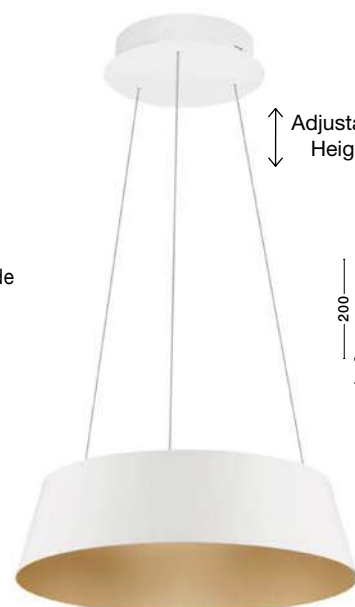

Adjustable Height

ALBA - 9345655
 Triac Dimmable
 Sandy White Aluminium Outside
 Champaign Gold Inside
 LED 42 Watt 230 Volt
 1279Lm 3000K IP20
 D: 42 H: 200 cm

Adjustable Height

ALBA - 9345658
 Triac Dimmable
 Sandy Black Aluminium Outside
 Champaign Gold Inside
 LED 53 Watt 230 Volt
 1982Lm 3000K IP20
 D: 54 H: 200 cm