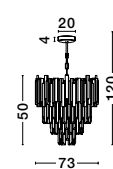

GRANE - 9050110

Gold Metal & Crystal
LED E14 12x5 Watt 230 Volt
IP20 Bulb Excluded
D: 73 H1: 50 H2: 120 cm