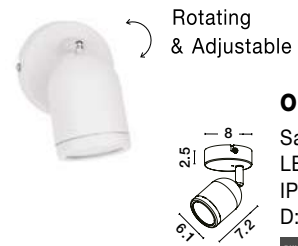

Rotating & Adjustable

TOD - 9012302

Sandy Black Aluminium
LED GU10 3x10 Watt 220-240 Volt
IP20 Bulb Excluded
L: 55 W: 6 H: 12.7 cm

IP44

ORSON - 9555813
Sandy Black Metal
LED GU10 1x10 Watt 230 Volt
IP44 Bulb Excluded
D: 6.1 W: 9.7 H: 7.2 cm