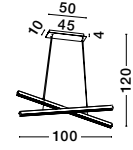

X-LINE - 9060910

Triac Dimmable

Sandy White Aluminium
& Acrylic
LED 40 Watt 230V
1428Lm 3000K IP20
L: 100 W: 8 H: 120 cm