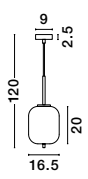

LATO - 9624075

Black Metal & Opal Glass
Black Fabric Wire
LED E14 1x5 Watt 230 Volt
IP20 Bulb Excluded
D: 16.5 H: 120 cm