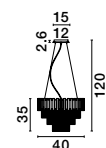

Adjustable Height

CR 90501301

CR 90501302

GRANE - 9050130

Gold Metal & Crystal
LED E14 8x5 Watt 230 Volt
IP20 Bulb Excluded
L: 80 W: 30 H: 120 cm

Adjustable Height

MAGNOLIA - 9824080

Gold Aluminum & Crystal (96 pcs)
LED E14 5x5 Watt 230 Volt
IP20 Bulb Excluded
D: 39 H1: 35 H2: 120 cm