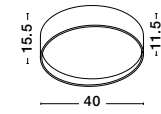

FANO - 71045001
White Aluminium
Acrylic Diffuser
LED 26 Watt 230 Volt
1560Lm 3000K IP20
D: 40 H1: 11.5 H2: 15.5 cm