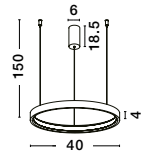

WIDTH
2 cm

Adjustable Height

PERRINE . 9345614
 Triac Dimmable
 Brushed Champagne Silver Aluminium & Acrylic
 LED 22 Watt 230 Volt
 1540Lm 3000K IP20
 D: 40 H: 150 cm

Adjustable Height

PERRINE . 9345618
 Triac Dimmable
 Brushed Champagne Silver Aluminium & Acrylic
 LED 40 Watt 230 Volt
 2800Lm 3000K IP20
 D: 60 H: 150 cm