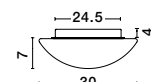

White Opal Glass & Metal
LED E27 2x12 Watt 230 Volt
IP44 Bulb Excluded
D: 30 H: 11 cm

GL 8324031

BREST - 832403

White Opal Glass & Metal
LED E27 2x12 Watt 230 Volt
IP44 Bulb Excluded
D: 38 H: 13 cm

06
spot light