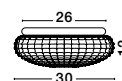

CLAM - 9738254
Smoke Chrome Glass
White Metal
LED E27 2x12 Watt 230 Volt
IP44 Bulb Excluded
D: 30 H: 12 cm