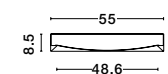

ET 98184521

LUTON - 9818453
Sandy White Aluminium
Matt White Acrylic Diffuser
LED 47 Watt 230 Volt
3525Lm 3000K IP20
D: 55 H: 8.5 cm

ET 98184521

LUTON - 9818452
Sandy Black Aluminium
Matt White Acrylic Diffuser
LED 47 Watt 230 Volt
3525Lm 3000K IP20
D: 55 H: 8.5 cm

ET 98184521

LUTON - 9818451
Coffee Brown Aluminium
Matt White Acrylic Diffuser
LED 47 Watt 230 Volt
3525Lm 3000K IP20
D: 55 H: 8.5 cm

ET 90812701

VELA - 9081270
Triac Dimmable
Sandy Black Outside
Coffee Inside
Aluminium & Acrylic
LED 30 Watt 230 Volt
1665Lm 3000K IP20
D: 45 H: 9.5 cm

ET 90812701

VELA - 9081260
Triac Dimmable
Sandy White Outside
Coffee Inside
Aluminium & Acrylic
LED 30 Watt 230 Volt
1665Lm 3000K IP20
D: 45 H: 9.5 cm