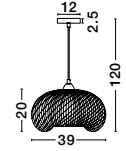

SCARLET - 9142498
Natural Bamboo
Black PVC Wire & Base
LED E27 1x12 Watt 230 Volt
IP20 Bulb Excluded
D: 39 H1: 20 H2: 120 cm