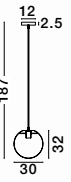

Adjustable Height

GL 94169251

MIRALE - 9416925

Gold Metal
Clear Glass
& Black PVC Wire
LED E27 1x12 Watt 230 Volt
IP20 Bulb Excluded
D: 25 H1: 26 H2: 181 cm

Adjustable Height

GL 94169301

MIRALE - 9416930

Gold Metal
Clear Glass
& Black PVC Wire
LED E27 1x12 Watt 230 Volt
IP20 Bulb Excluded
D: 30 H1: 32 H2: 187 cm

Adjustable Height

GL 94169251

GL 94169331

GL 94169301

MIRALE - 9416933

Clear Glass & Gold Metal
Black PVC Wire
LED E27 3x12 Watt 230 Volt
IP20 Bulb Excluded
D: 42.5 H1: 59 H2: 170 cm