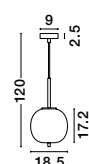

LATO - 9624064

Opal Glass
Brass Gold Metal
Black Fabric Wire
LED E14 1x5 Watt 230 Volt
IP20 Bulb Excluded
D: 18.5 H: 17.2 H₂: 120 cm