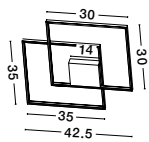

PORTO - 9364035

Triac Dimmable

Sandy Black Steel Aluminium & Acrylic
LED 30 Watt 230 Volt
2030Lm 3000K IP20
L: 42.5 W: 42.5 H: 6 cm