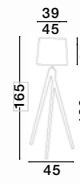

ALMA - 60201
Natural Wood
Sand White Shade
Black Fabric Wire
LED E27 1x12 Watt 230 Volt
IP20 Bulb Excluded
Cable Length: 200 cm
D: 45 H1: 35 H2: 165 cm