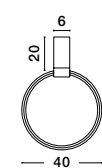

GARVE - 9085242
Triac Dimmable
Sandy White Aluminium
& Acrylic
LED 30 Watt 230 Volt
1354Lm 3000K IP20
D: 40 H: 60 cm