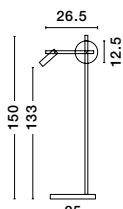

JOLINE - 9919532

Sandy Black Metal & Aluminium
White Opal Glass
Switch On/Off
LED 6 Watt 450Lm
Samsung 1x3 Watt 200Lm
230 Volt 3200K IP20
Cable Length: 170 cm
L: 26.5 W: 16.5 H: 150 cm