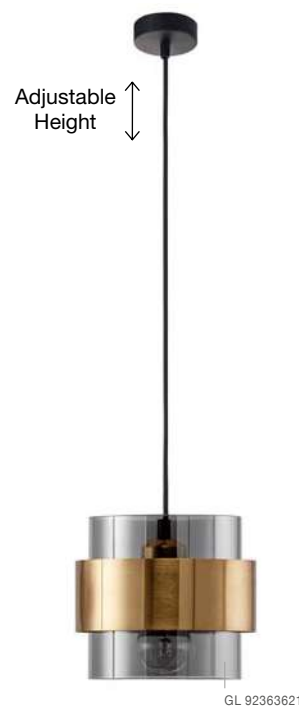

GL 92363621

SIANNA - 9236362

Smoky Glass
Brass Gold Metal
LED E27 1x12 Watt 230 Volt
IP20 Bulb Excluded
D: 18 H: 16 H₂: 220 cm