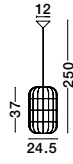

AURORA - 9587162
Ivory Rattan
White Fabric Wire & Base
LED E27 1x12 Watt 230 Volt
IP20 Bulb Excluded
D: 24.5 H1: 37 H2: 250 cm