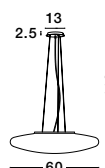

PRESSIONE - 4587601

Opal Glass
Satin Metal Base
Chrome Aluminium
LED E27 4x12 Watt 230 Volt
IP20 Bulb Excluded
D: 60 H: 110 cm