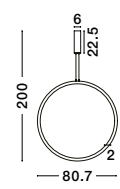

CHANGE • 9070170
Triac Dimmable
Brass Gold Aluminium
& Acrylic
LED 48 Watt 230 Volt
1685Lm 3000K IP20
D: 80.7 H: 200 cm