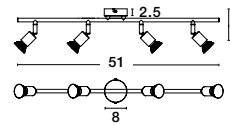

LUP - 960004
Satin Gold Metal
LED GU10 4x10 Watt 230 Volt
IP20 Bulb Excluded
L: 51 W: 8 H: 10.9 cm