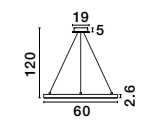

LED WARM WHITE DRIVER INCL.