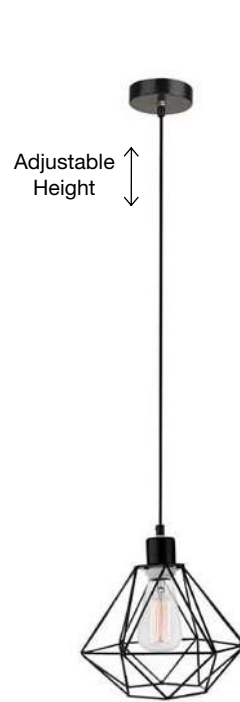

Adjustable Height

PIETRA - 673601
Black Metal
LED E27 1x12 Watt 230 Volt
IP20 Bulb Excluded
D: 20 H: 18.5 H2: 120 cm