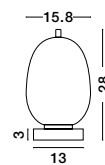

LATO - 9624088

Brass Gold Metal
& Opal Glass
LED E14 1x5 Watt 230 Volt
IP20 Bulb Excluded
Cable Length: 160 cm
D: 15.8 H: 28 cm