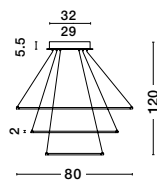

ARIA - 17222004 · Not Dimmable
17222004 D · Triac Dimmable