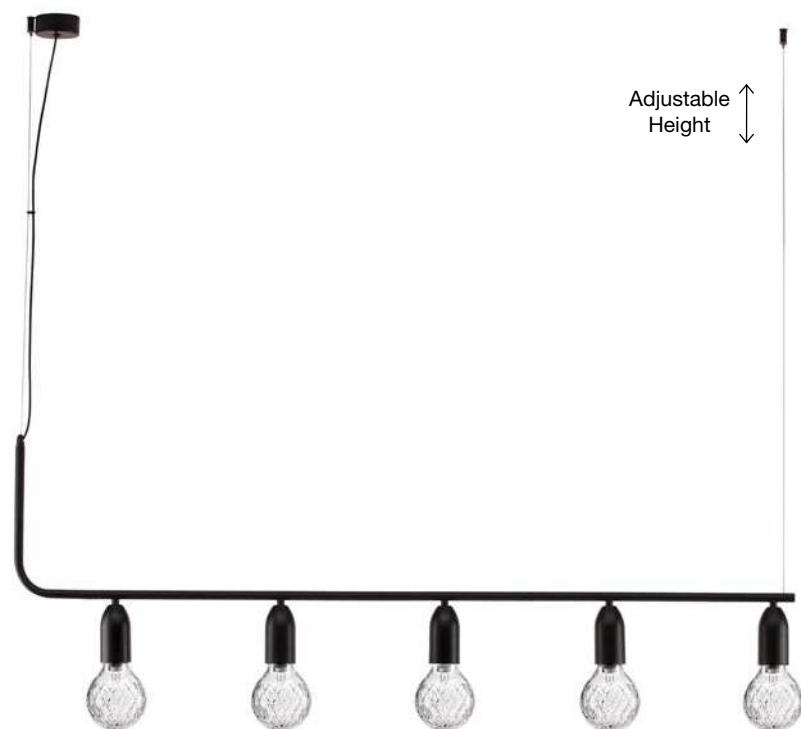

Adjustable
Height

VEDA - 9536419

Black Metal & Clear Glass
LED G9 5x6 Watt 230 Volt
IP20 Bulb Excluded
L: 128 W: 10 H: 120 cm