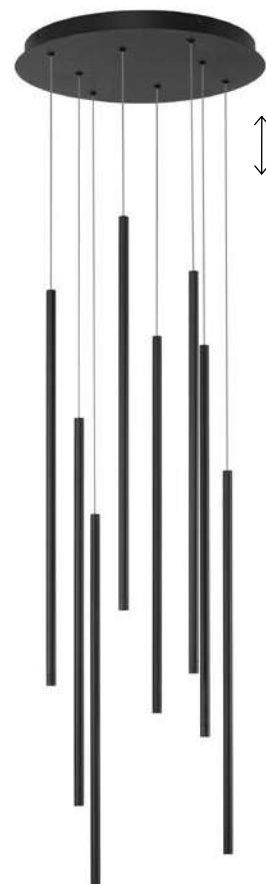

Adjustable Height

ELETTRA - 9081802
Triac Dimmable
Sandy Black Aluminium
LED 40 Watt 220-240 Volt
1760Lm 3000K IP20
D: 40 H: 100 cm