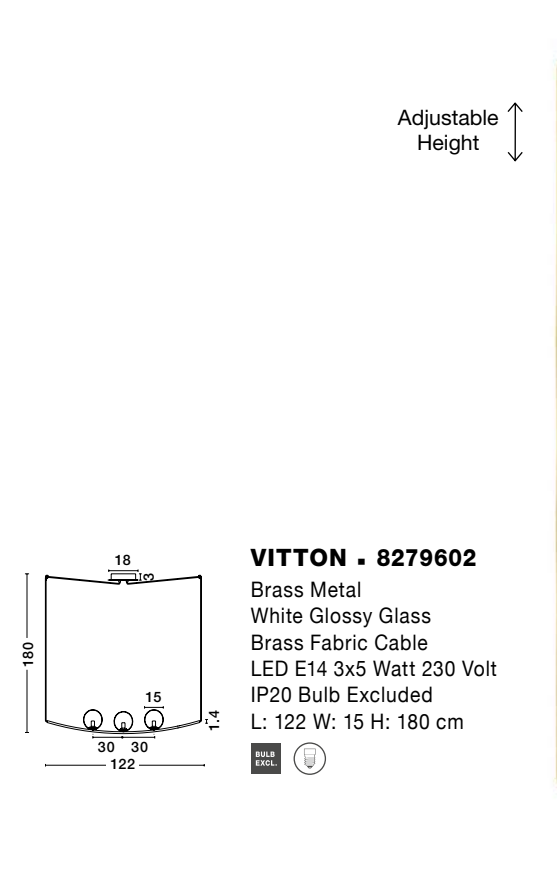

VITTON - 8279602
Brass Metal
White Glossy Glass
Brass Fabric Cable
LED E14 3x5 Watt 230 Volt
IP20 Bulb Excluded
L: 122 W: 15 H: 180 cm

GL 82796021