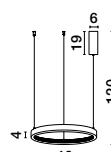

PRESTON - 9865140

Triac Dimmable

Sandy Black Aluminium & Acrylic
LED 30 Watt 230 Volt
1828Lm 3000K IP20
D: 40 H: 120 cm