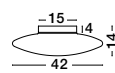

PRESSIONE - 620441

Opal Glass
Chrome Metal
LED E27 3x12 Watt 230 Volt
IP20 Bulb Excluded
D: 42 H: 14 cm