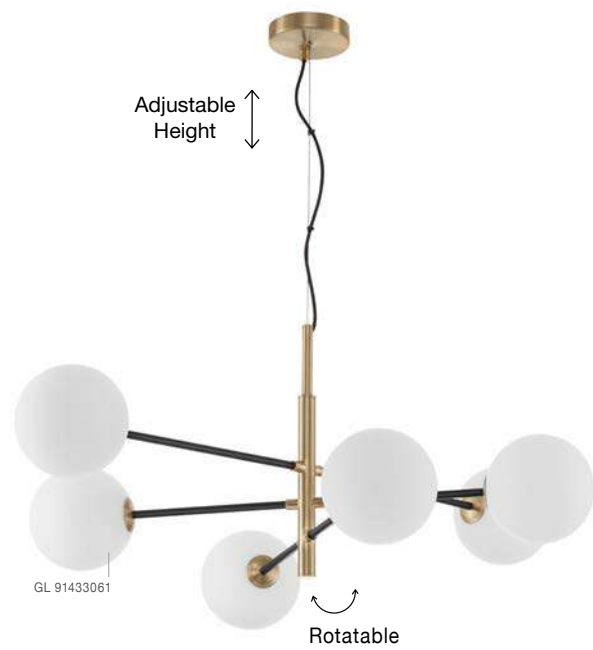

VITRA - 9143306
Satin Gold & Black Metal
White Opal Glass
LED G9 6x5 Watt 220 Volt
IP20 Bulb Excluded
L: 103 W: 75 H1: 36 H2: 136 cm