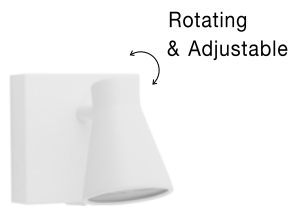

DUBLIN - 9155712
Sandy Black Metal
Switch On/Off
LED GU10 1x10 Watt 230 Volt
IP20 Bulb Excluded
L: 10 W: 15 H: 10 cm