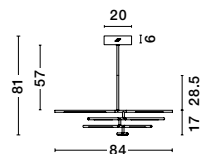

ALSO YOU CAN DO

Two Options Of Height
 81 - 52.5 cm

Rotating & Adjustable

RACCIO - 9180780
 Triac Dimmable
 Black Metal & Acrylic
 LED 48 Watt 230 Volt
 3633Lm 3000K IP20
 Included Two parts
 Of Metal 33 & 43 cm
 L: 84 W: 80 H: 81 cm