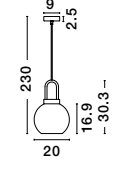

IRVINE - 9241170
Clear Glass
Black Cord
Brass Gold Metal
LED E27 1x12 Watt 230 Volt
IP20 Bulb Excluded
D: 20 H1: 30.3 H2: 230 cm