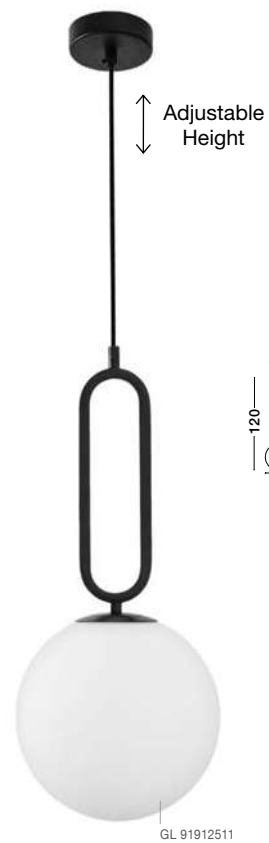

Adjustable Height

GL 91912511

GRUS . 9191252

Matt Black Metal
Opal Glass
LED E27 1x12 Watt 230 Volt
IP20 Bulb Excluded
D: 25 H1: 56 H2: 120 cm