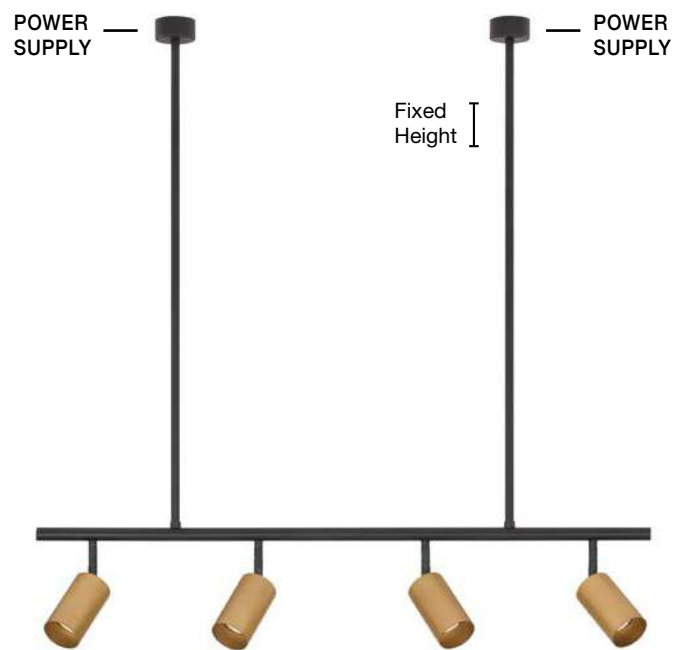

POWER SUPPLY

POWER SUPPLY

Fixed Height

POGNO - 9111457
 Black & Gold Aluminium
 LED GU10 4x10 Watt 230 Volt
 IP20 Bulb Excluded
 L: 96.5 H: 90 cm

Fixed Height

POGNO - 9111458
 Black & Gold Aluminium
 LED GU10 3x10 Watt 230 Volt
 IP20 Bulb Excluded
 L: 72 H: 87.5 cm