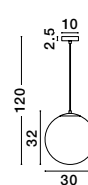

GL 90288371

GL 90288361

GL 90288371

GL 90288401

GL 90288391