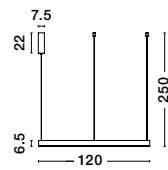

POWER SUPPLY

Adjustable Height

MOTIF . 9530201 - 3000K Triac Dimmable
9530219 - 2700-6000K Changing CCT & Dimming

Sandy Black Aluminium & Acrylic
LED 72 Watt 5250Lm
230 Volt IP20
D: 120 H: 250 cm

CONTROLLER . 9530224
Remote control for change CCT & Dimming

POWER SUPPLY

POWER SUPPLY

Adjustable Height

MOTIF . 9530204 - 3000K Triac Dimmable
9530222 - 2700-6000K Changing CCT & Dimming

Sandy Black Aluminium & Acrylic
LED 80 Watt 6000Lm
230 Volt IP20
D: 150 H: 250 cm