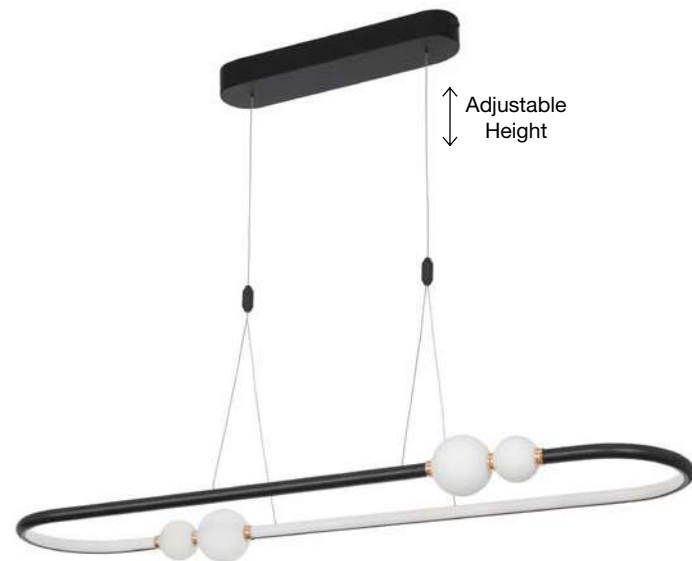

PERLA - 9186913
 Triac Dimmable
 Chrome Metal & Opal Glass
 LED 56 Watt 230 Volt
 4734Lm 3000K IP20
 L: 50 W: 5.3 H: 132 cm

CELIA - 9820604
 Triac Dimmable
 Satin Gold Aluminium
 Opal Glass
 LED 29 Watt 230 Volt
 3203Lm 3000K IP20
 D: 43 W: 10 H: 120 cm

CELIA - 9820602
 Triac Dimmable
 Satin Gold Aluminium
 Opal Glass
 LED 45 Watt 230 Volt
 4751Lm 3000K IP20
 L: 100 W: 29 H: 120 cm

9820604-9820602-
 9820600
 Included
 Remote control

CELIA - 9820600
 Triac Dimmable
 Satin Gold Aluminium
 Opal Glass
 LED 37 Watt 230 Volt
 3812Lm 3000K IP20
 D: 64 W: 64 H: 120 cm

Adjustable Height

CELIA - 9820605
 Triac Dimmable
 Black Aluminium
 Opal Glass
 LED 29 Watt 230 Volt
 3203Lm 3000K IP20
 D: 43 W: 10 H: 120 cm

Adjustable Height

CELIA - 9820603
 Triac Dimmable
 Black Aluminium
 Opal Glass
 LED 45 Watt 230 Volt
 4751Lm 3000K IP20
 L: 100 W: 29 H: 120 cm

9820601-9820603-
 9820605
 Included
 Remote control

Adjustable Height

CELIA - 9820601
 Triac Dimmable
 Black Aluminium
 Opal Glass
 LED 37 Watt 230 Volt
 3812Lm 3000K IP20
 D: 64 W: 64 H: 120 cm

BRILLANTE - 9695201
Triac Dimmable
Gold Aluminium & Acrylic
LED 134W 230 Volt
8530Lm 3200K
IP20 Class I
D: 147 H: 300 cm