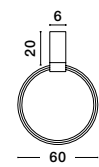

GARVE - 9085244
Triac Dimmable
Sandy White Aluminium
& Acrylic
LED 35 Watt 230 Volt
1559Lm 3000K IP20
D: 60 H: 80 cm