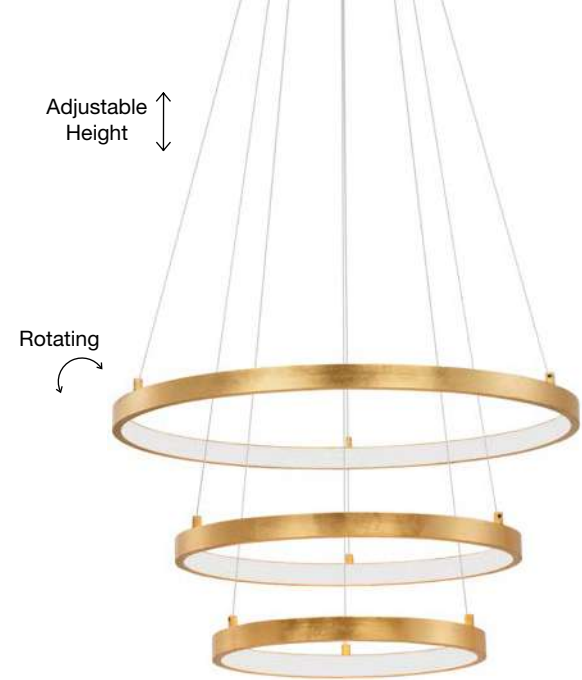

Adjustable Height

Rotating

LEON - 9501430

Triac Dimmable

Gold Leaf Aluminium & Acrylic

LED 83 Watt 230 Volt

5597Lm 3000K IP20

D1: 61 D2: 45 D3: 35.5 H: 150 cm

WIDTH
1.2 cm