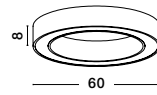

MORBIDO . 9345632

CCT Dimmable

Sandy White Aluminium
& Acrylic

LED 48 Watt 230 Volt
3730Lm 2700K - 4000K IP20
Remote Control Included
D1: 60 D2: 46 H:8 cm