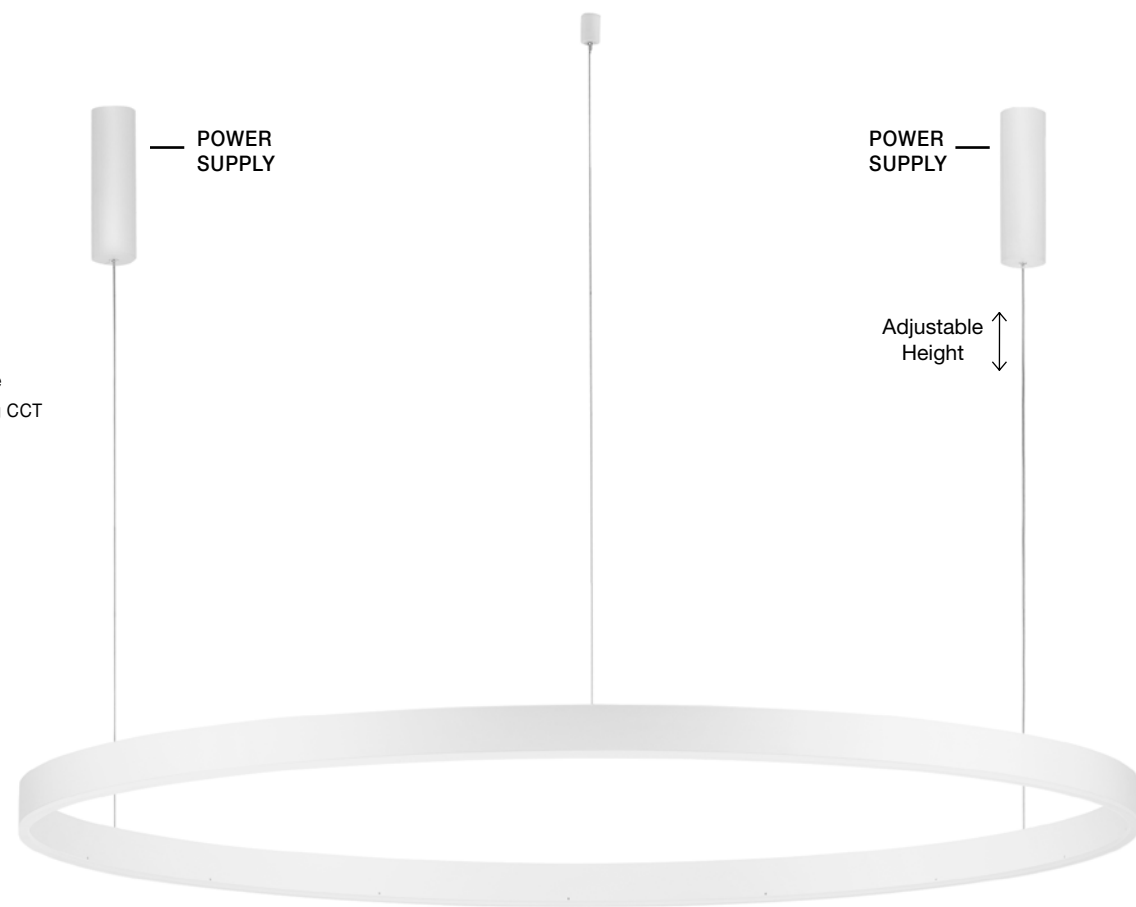

POWER SUPPLY

Adjustable Height

MOTIF - 9530200 · 3000K Triac Dimmable
9530218 · 2700-6000K Changing CCT & Dimming

Sandy White Aluminium & Acrylic
LED 72 Watt 5250Lm
230 Volt IP20
D: 120 H: 250 cm

CONTROLLER - 9530224
Remote control for change CCT & Dimming

POWER SUPPLY

POWER SUPPLY

Adjustable Height

MOTIF - 9530203 · 3000K Triac Dimmable
9530221 · 2700-6000K Changing CCT & Dimming

Sandy White Aluminium & Acrylic
LED 80 Watt 6000Lm
230 Volt IP20
D: 150 H: 250 cm