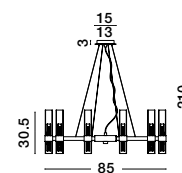

CENTURY - 9006052

Matt Black Metal
Clear & Frost Glass
LED G9 20x5 Watt 230 Volt
IP20 Bulb Excluded
D: 85 H1: 30.5 H2: 210 cm