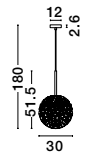

MIRANO - 9260211

Clear Structured Glass & Brass Gold Steel
LED E27 1x12 Watt 230 Volt
IP20 Bulb Excluded
D: 30 H: 51.5 H2: 180 cm