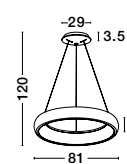

ALBI - 8105609
Triac Dimmable
Coffee Brown Aluminium
& Acrylic
LED 80 Watt 230 Volt
4000Lm 3000K IP20
D: 81 H: 120 cm