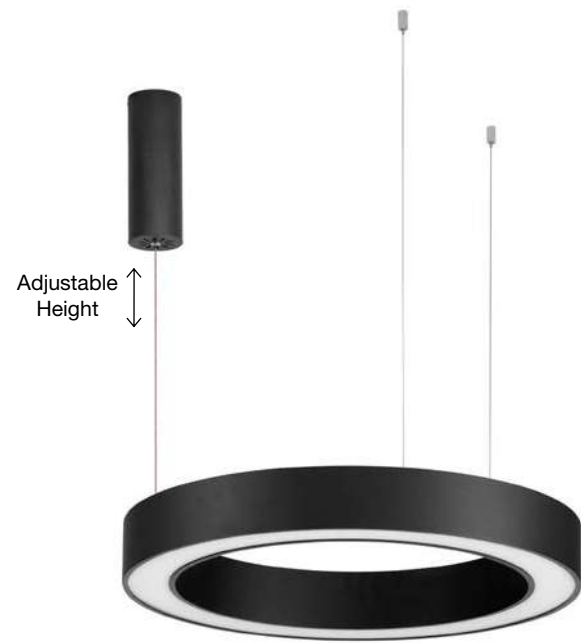

Powered by
tuya

MORBIDO - 9345639
CCT Dimmable
Sandy Black Aluminium
& Acrylic
LED 48 Watt 230 Volt
3268Lm 2700K - 4000K IP20
Remote Control Included
D: 60 H: 200 cm

LED WARM WHITE NEUTRAL WHITE DRIVER INCL.