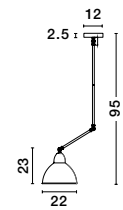

VIRGO - 9420851

Black & Brass Metal
LED E27 1x12 Watt 230 Volt
IP20 Bulb Excluded
D: 22 H: 95 cm