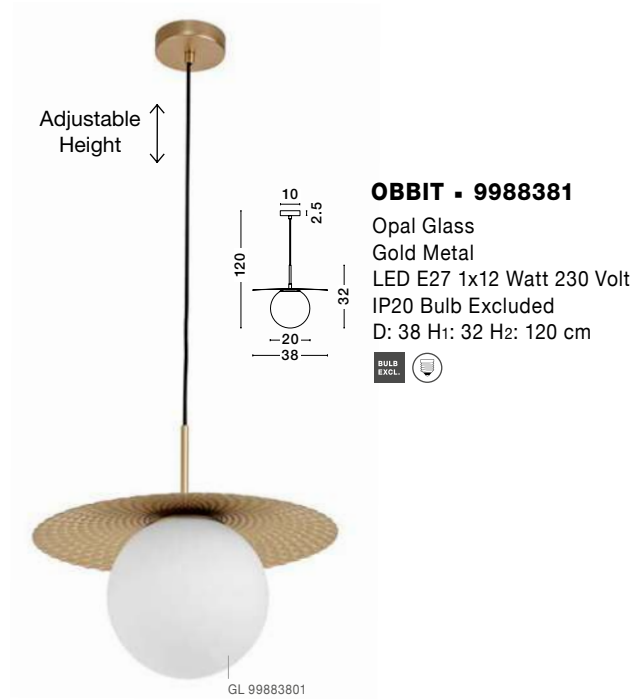

OBBIT - 9988381
Opal Glass
Gold Metal
LED E27 1x12 Watt 230 Volt
IP20 Bulb Excluded
D: 38 H: 32 H2: 120 cm