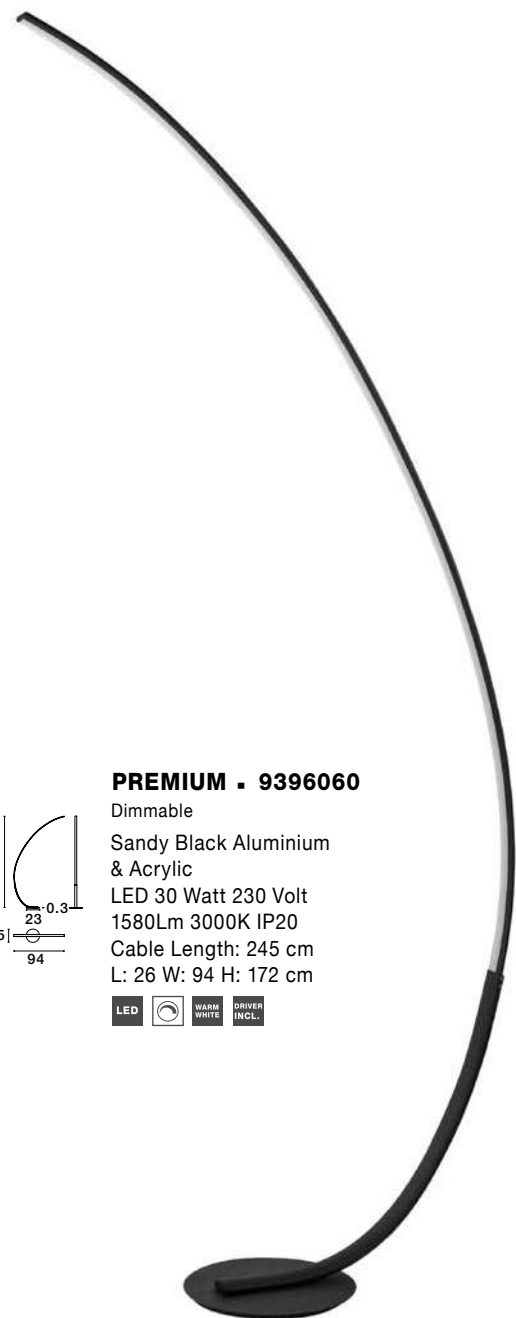

PREMIUM - 9396060

Dimmable
Sandy Black Aluminium
& Acrylic
LED 30 Watt 230 Volt
1580Lm 3000K IP20
Cable Length: 245 cm
L: 26 W: 94 H: 172 cm