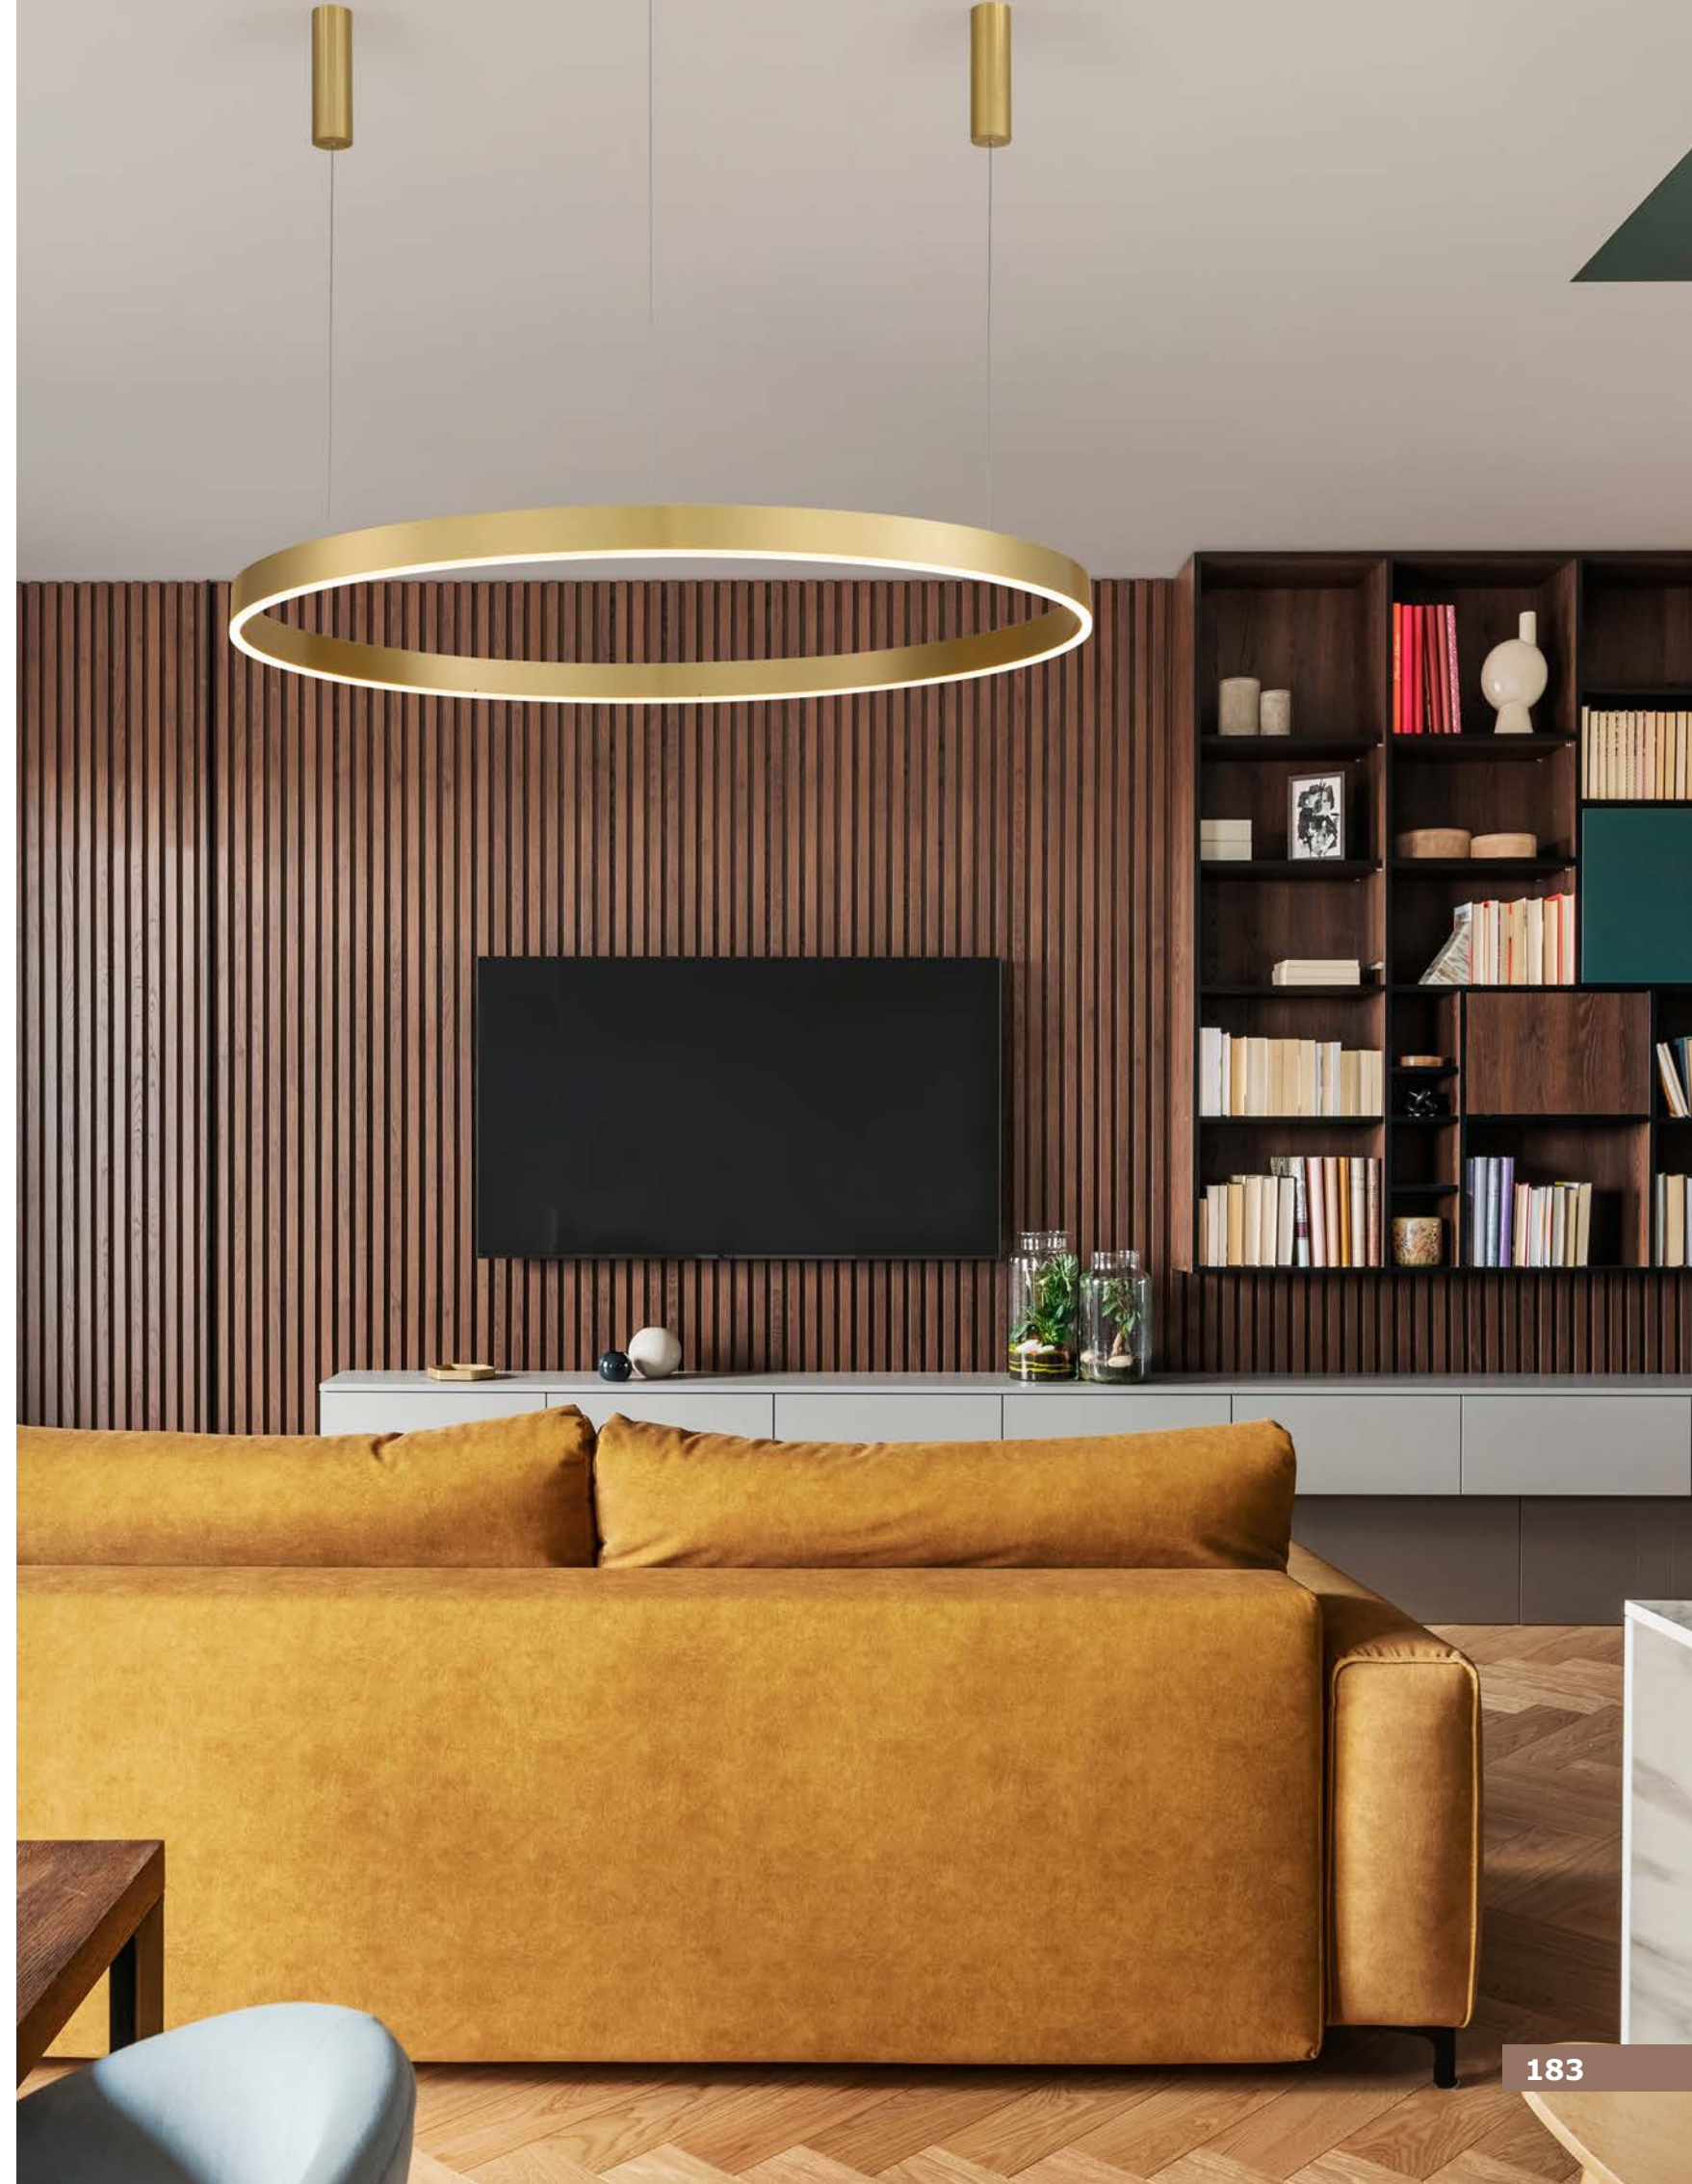

POWER SUPPLY

Adjustable Height

MOTIF - 9530202 · 3000K Triac Dimmable
9530220 · 2700-6000K Changing CCT & Dimming

Brass Gold Aluminium & Acrylic
LED 72 Watt 5250Lm
230 Volt IP20
D: 120 H: 250 cm

LED DRIVER INCL. CCT 2700-6000K

CONTROLLER - 9530224
Remote control for change CCT & Dimming

POWER SUPPLY

POWER SUPPLY

Adjustable Height

MOTIF - 9530205 · 3000K Triac Dimmable
9530223 · 2700-6000K Changing CCT & Dimming

Brass Gold Aluminium & Acrylic
LED 80 Watt 6000Lm
230 Volt IP20
D: 150 H: 250 cm

LED DRIVER INCL. CCT 2700-6000K