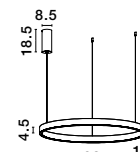

WIDTH
1.9 cm

ELOWEN - 9345666
 Triac Dimmable
 Brushed Silver Aluminium & Acrylic
 LED 77 Watt 220 Volt
 3326Lm 3000K IP20
 Up & Down Light
 D: 80 H: 150 cm

LIGHT
UP &
DOWN

Adjustable Height

ELOWEN - 9345670
 Triac Dimmable
 Brushed Silver Aluminium & Acrylic
 LED 106 Watt 230 Volt
 4899Lm 3000K IP20
 Up & Down Light
 D: 98 H: 200 cm