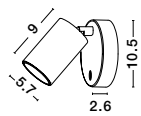

NET - 9011921

Sandy White Aluminium
Switch On/Off
LED GU10 1x10 Watt IP20
220-240 Volt Bulb Excluded
D: 5.7 H: 9 H2: 10.5 cm