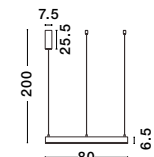

MOTIF - 9190848 · 3000K Triac Dimmable
9530213 · 2700-6000K Changing CCT & Dimming

Sandy Black Aluminium
& Acrylic
LED 50 Watt 3684Lm
230 Volt IP20
D: 80 H: 200 cm

CONTROLLER - 9530224
Remote control for
change CCT & Dimming