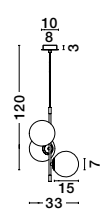

GIT - 9009294
Matt Black & Gold Metal
Opal Glass
LED G9 3x5 Watt 230 Volt
IP20 Bulb Excluded
D: 33 H: 120 cm

Adjustable Height

GL 90092941

GL 90092941

GIT - 9009297
Matt Black & Gold Metal
Opal Glass
LED G9 2x5 Watt 230 Volt
IP20 Bulb Excluded
L: 44 W: 17.3 H: 42.2 cm

ALSO YOU CAN DO

GIT - 9009296
Matt Black & Gold Metal
Opal Glass
LED G9 6x5 Watt 230 Volt
IP20 Bulb Excluded
Included Two parts Of Metal
42 cm Each Part
L: 100 H1: 67 H2: 120 cm

Two Options Of Height
67 - 120 cm

Rotatable

GL 90092941

Two Options Of Height
73.5 - 121 cm

GL 90092941

GIT - 9009295
Matt Black & Gold Metal
Opal Glass
LED G9 2x5 Watt 230 Volt
IP20 Bulb Excluded
Included Two parts Of Metal
23.7 cm Each Part
L: 95 W: 15 H: 73.5 H2: 121 cm