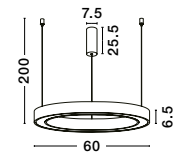

STING - 9558605
Triac Dimmable
Brass Gold Aluminium
& Acrylic
LED 50 Watt 230 Volt
2968Lm 3000K IP20
D: 80 H: 200 cm