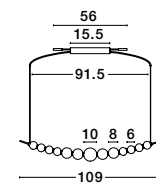

9695203
 Included
 Remote control

PERLA - 9695240

Gold Metal & Opal Glass
 LED 10 Watt 230 Volt
 868Lm 3000K IP20
 D: 12 H: 31 cm

PERLA - 9695205
 Triac Dimmable
 Gold Metal & Opal Glass
 LED 28 Watt 230 Volt
 2686Lm 3000K IP20
 L: 109 W: 13.5 H: 120 cm