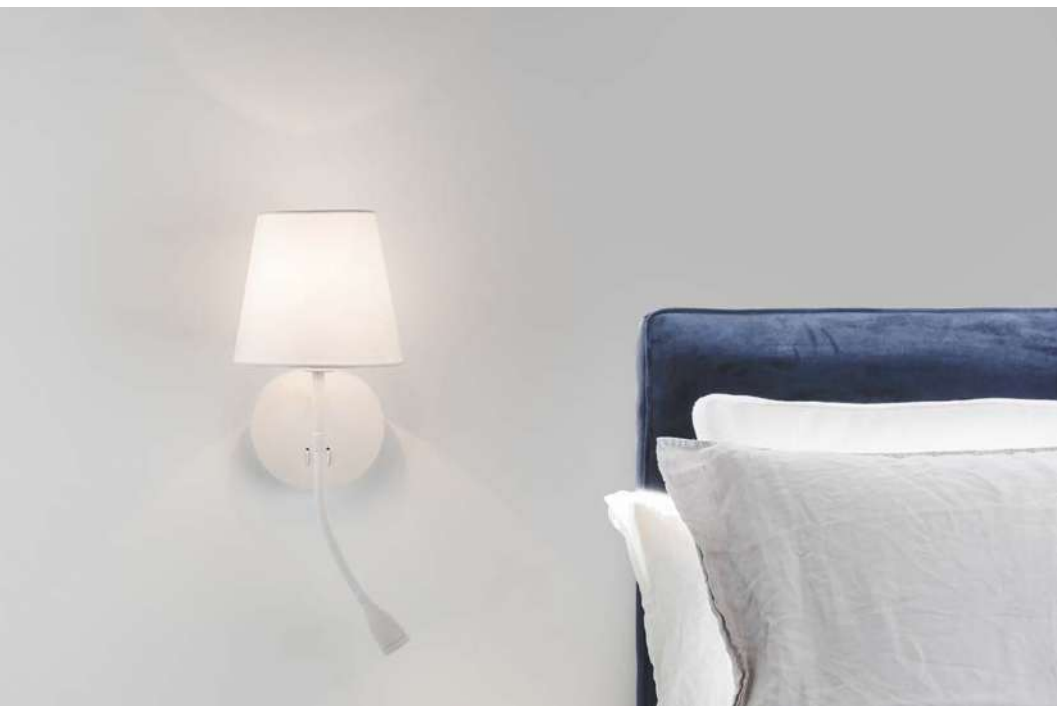

S 91293291

SAGE - 9129329
White Aluminium
White Fabric Shade
Switch On/Off
LED E27 1x12 Watt
LED 1x3 Watt 190Lm 230 Volt
3500K Bulb Excluded IP20
D: 20 W: 29 H: 59 cm

Adjustable

S 91293301

SAGE - 9129330
Black Aluminium
Black Fabric Shade
Switch On/Off
LED E27 1x12 Watt
LED 1x3 Watt 190Lm 230 Volt
3500K Bulb Excluded IP20
D: 20 W: 29 H: 59 cm

Adjustable

S 91823711

NIA - 9182371
White Metal
White Fabric Shade
Switch On/Off
LED 3 Watt 3000K 180Lm
LED E14 1x5 Watt 230 Volt
IP20 Bulb Excluded
L:19 W: 16 H: 30 cm

Adjustable

S 91823721

NIA - 9182372
Black Metal
Black Fabric Shade
Switch On/Off
LED 3 Watt 3000K 180Lm
LED E14 1x5 Watt 230 Volt
IP20 Bulb Excluded
L:19 W: 16 H: 30 cm

Adjustable