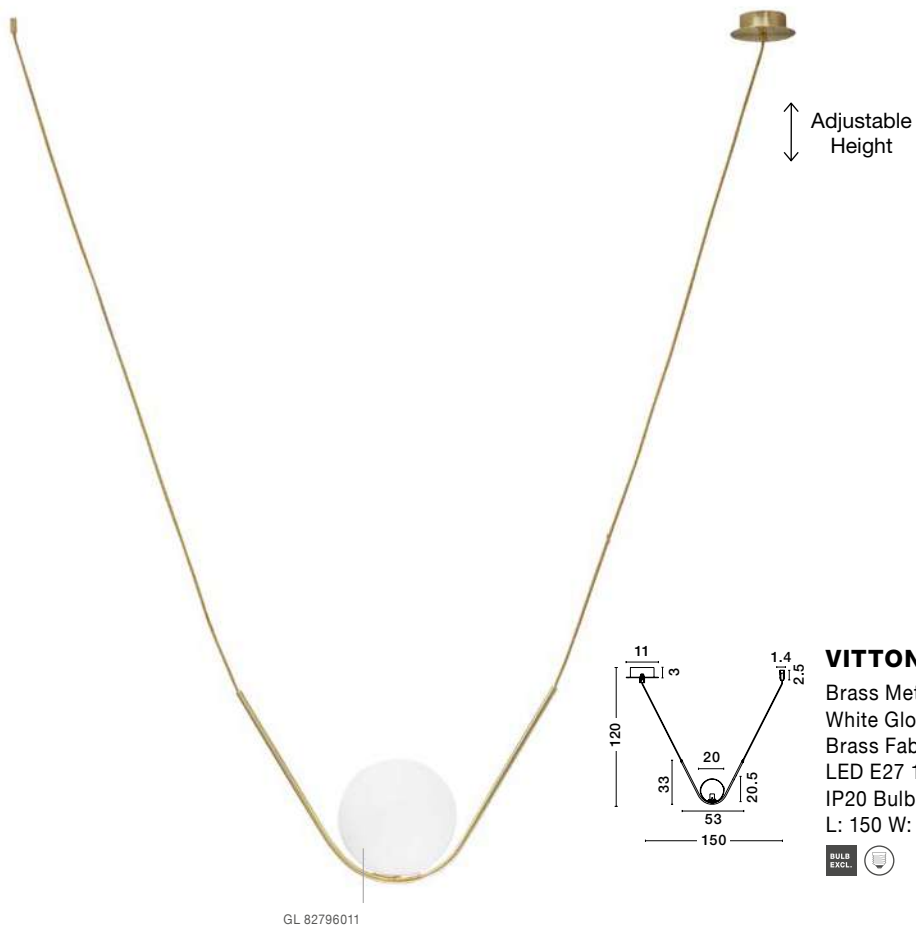

VITTON - 8279601
Brass Metal
White Glossy Glass
Brass Fabric Cable
LED E27 1x12 Watt 230 Volt
IP20 Bulb Excluded
L: 150 W: 20 H: 120 cm

VITTON - 8279603
Brass Metal
White Glossy Glass
LED E14 1x5 Watt 230 Volt
IP20 Bulb Excluded
D: 21 W: 18 H: 22 cm

MAKE YOUR OWN COMBINATION