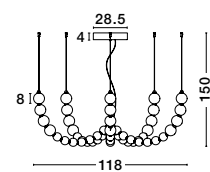

Triac Dimmable
 Gold Metal & Opal Glass
 LED 98 Watt 230 Volt
 5563Lm 3000K IP20
 Included Remote Control
 L: 167 W: 42 H: 200 cm

PERLA - 9695203

Triac Dimmable
 Gold Metal & Opal Glass
 LED 125 Watt 230 Volt
 11377Lm 3000K IP20
 Included Remote Control
 D: 118 H: 150 cm