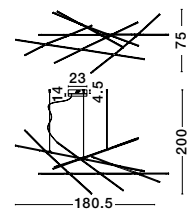

RACCIO - 9180714
Triac Dimmable

Black Metal & Acrylic
LED 59 Watt 230 Volt
4195Lm 3000K IP20
L: 94.5 W: 94.5 H: 21 cm

RACCIO - 9695216
Triac Dimmable

Black Metal & Acrylic
LED 109 Watt 230 Volt
6868Lm 3000K IP20
Included Remote Control
L: 180.5 W: 75 H: 200 cm