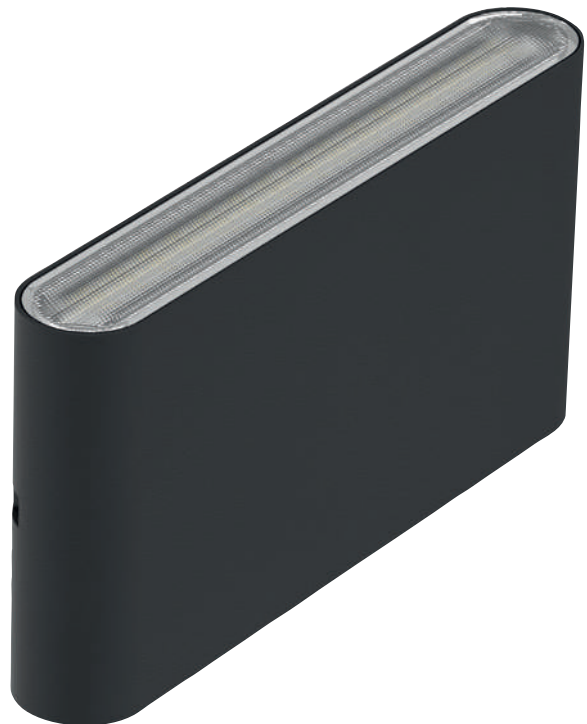

JENS-M-C3

Code	Description	Height	Width/Dia.	Proj.	Finish	Max. Wattage	IP Rating
JENS-S-C3	LED Wall Light	90mm	135mm	31mm	Black	6W Integrated LED 3000K/ 4000K/ 5700K 680Lm.	IP65
JENS-M-C3	LED Wall Light	90mm	175mm	31mm	Black	10W Integrated LED 3000K/ 4000K/ 5700K 680Lm.	IP65