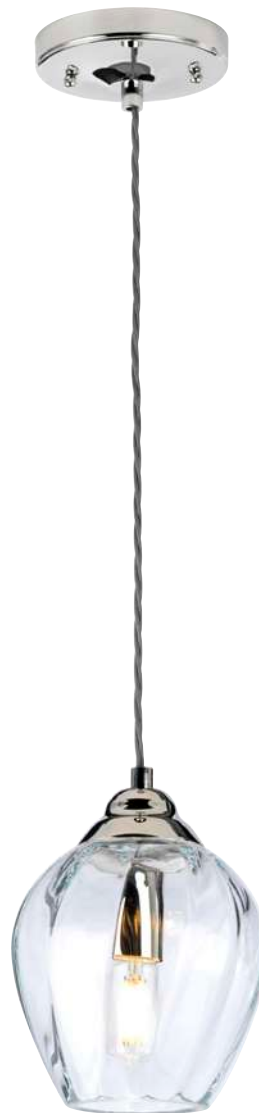

TIBER-P-CLEAR

Code	Description	Height	Min. Drop	Max. Drop	Finish	Max. Wattage
TIBER-P-AMBER	1lt Pendant	237mm	337mm	2192mm*1	Brushed Brass	1 x E27 60W
TIBER-P-CLEAR	1lt Pendant	237mm	337mm	2192mm*1	Polished Nickel	1 x E27 60W

*1 Supplied with 2192mm cord.