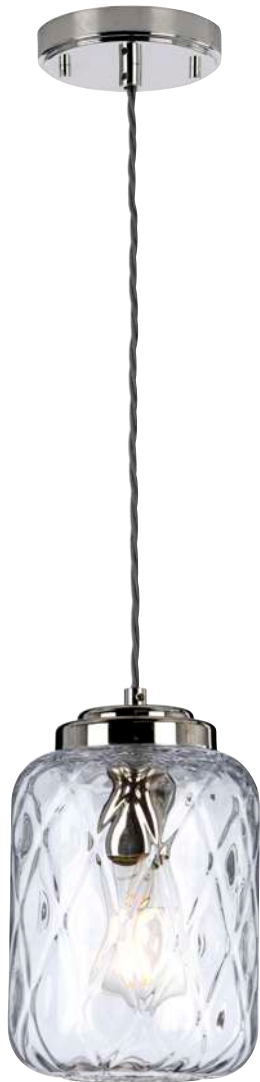

SOLA & RENO

Materials: Steel, Glass

Finish: Polished Nickel

SOLA-P