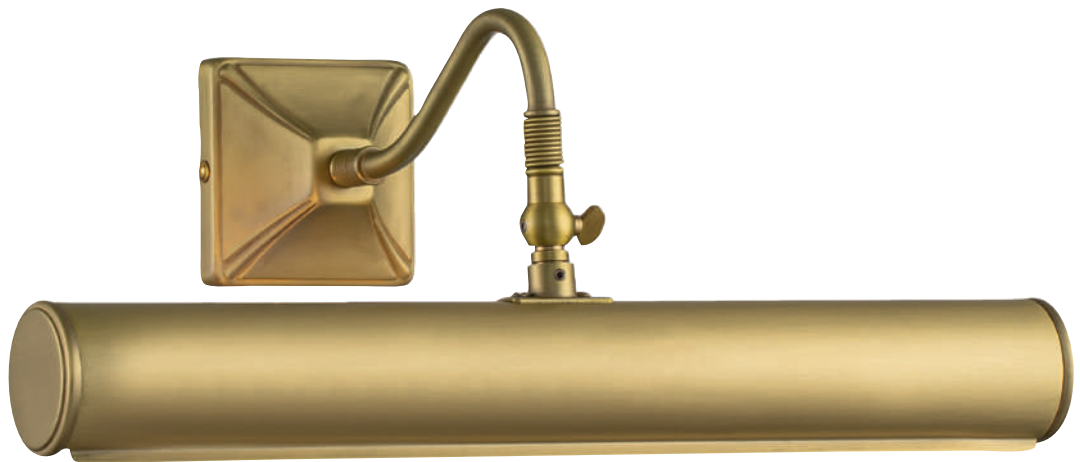

PL1-20-BB

SEE FULL PICTURE LIGHT RANGE **ON-LINE**

Code	Description	Height	Width/Dia.	Proj.	Finish	Max. Wattage
PL1-10-BB	1lt Picture Light	135mm	190mm	200mm	Brushed Brass	1 x E14 40W
PL1-20-BB	2lt Picture Light	135mm	360mm	200mm	Brushed Brass	2 x E14 40W