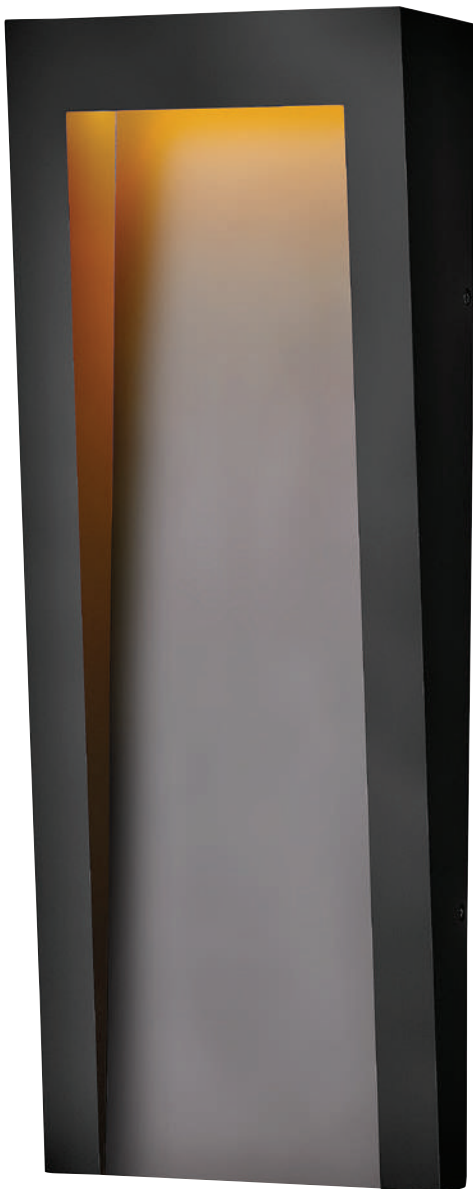

Front View

HK-TAPER-L-TBK

Code	Description	Height	Width/Dia.	Proj.	Finish	Max. Wattage	IP Rating
HK-TAPER-L-TBK	Large LED Wall Lantern	610mm	229mm	98mm	Textured Black	10.5W Integrated LED 860Lm, 3000k	IP44
HK-TAPER-M-TBK	Medium LED Wall Lantern	380mm	178mm	89mm	Textured Black	8W Integrated LED 650Lm, 3000k.	IP44