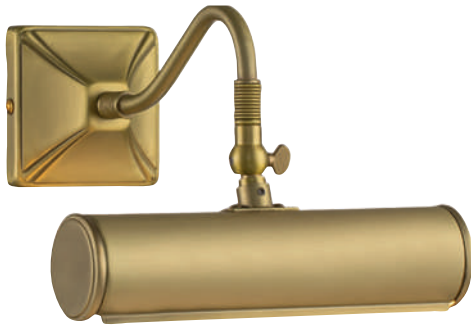

BARBOUR

Materials: Steel, Fabric

Finish: Harbor Bronze

QUOIZEL
LIGHTING

QZ-BARBOUR1-HO

QZ-BARBOUR1-PN

QZ-BARBOUR1-WS

Code	Description	Height	Width/Dia.	Proj.	Finish	Max. Wattage
QZ-BARBOUR1-HO	1lt Wall Light	676mm	203mm	230mm	Harbor Bronze	1 x E14 40W
QZ-BARBOUR1-PN	1lt Wall Light	676mm	203mm	230mm	Polished Nickel	1 x E14 40W
QZ-BARBOUR1-WS	1lt Wall Light	676mm	203mm	230mm	Weathered Brass	1 x E14 40W

Materials: Steel
Finish: Brushed Brass

PL1-10-BB

PL1-20-BB

SEE FULL PICTURE LIGHT RANGE **ON-LINE**

Code	Description	Height	Width/Dia.	Proj.	Finish	Max. Wattage
PL1-10-BB	1lt Picture Light	135mm	190mm	200mm	Brushed Brass	1 x E14 40W
PL1-20-BB	2lt Picture Light	135mm	360mm	200mm	Brushed Brass	2 x E14 40W