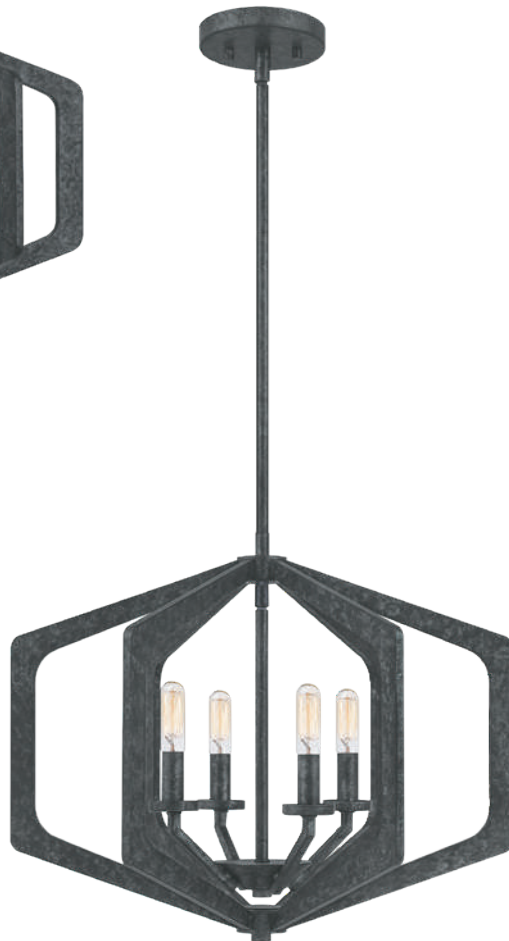

QZ-VANGUARD-4P-OK