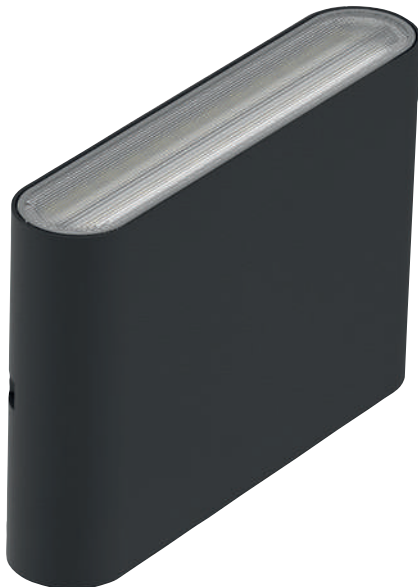

Materials: Die-cast Aluminium, Polycarbonate Lens

Finish: Black

JENS-S-C3