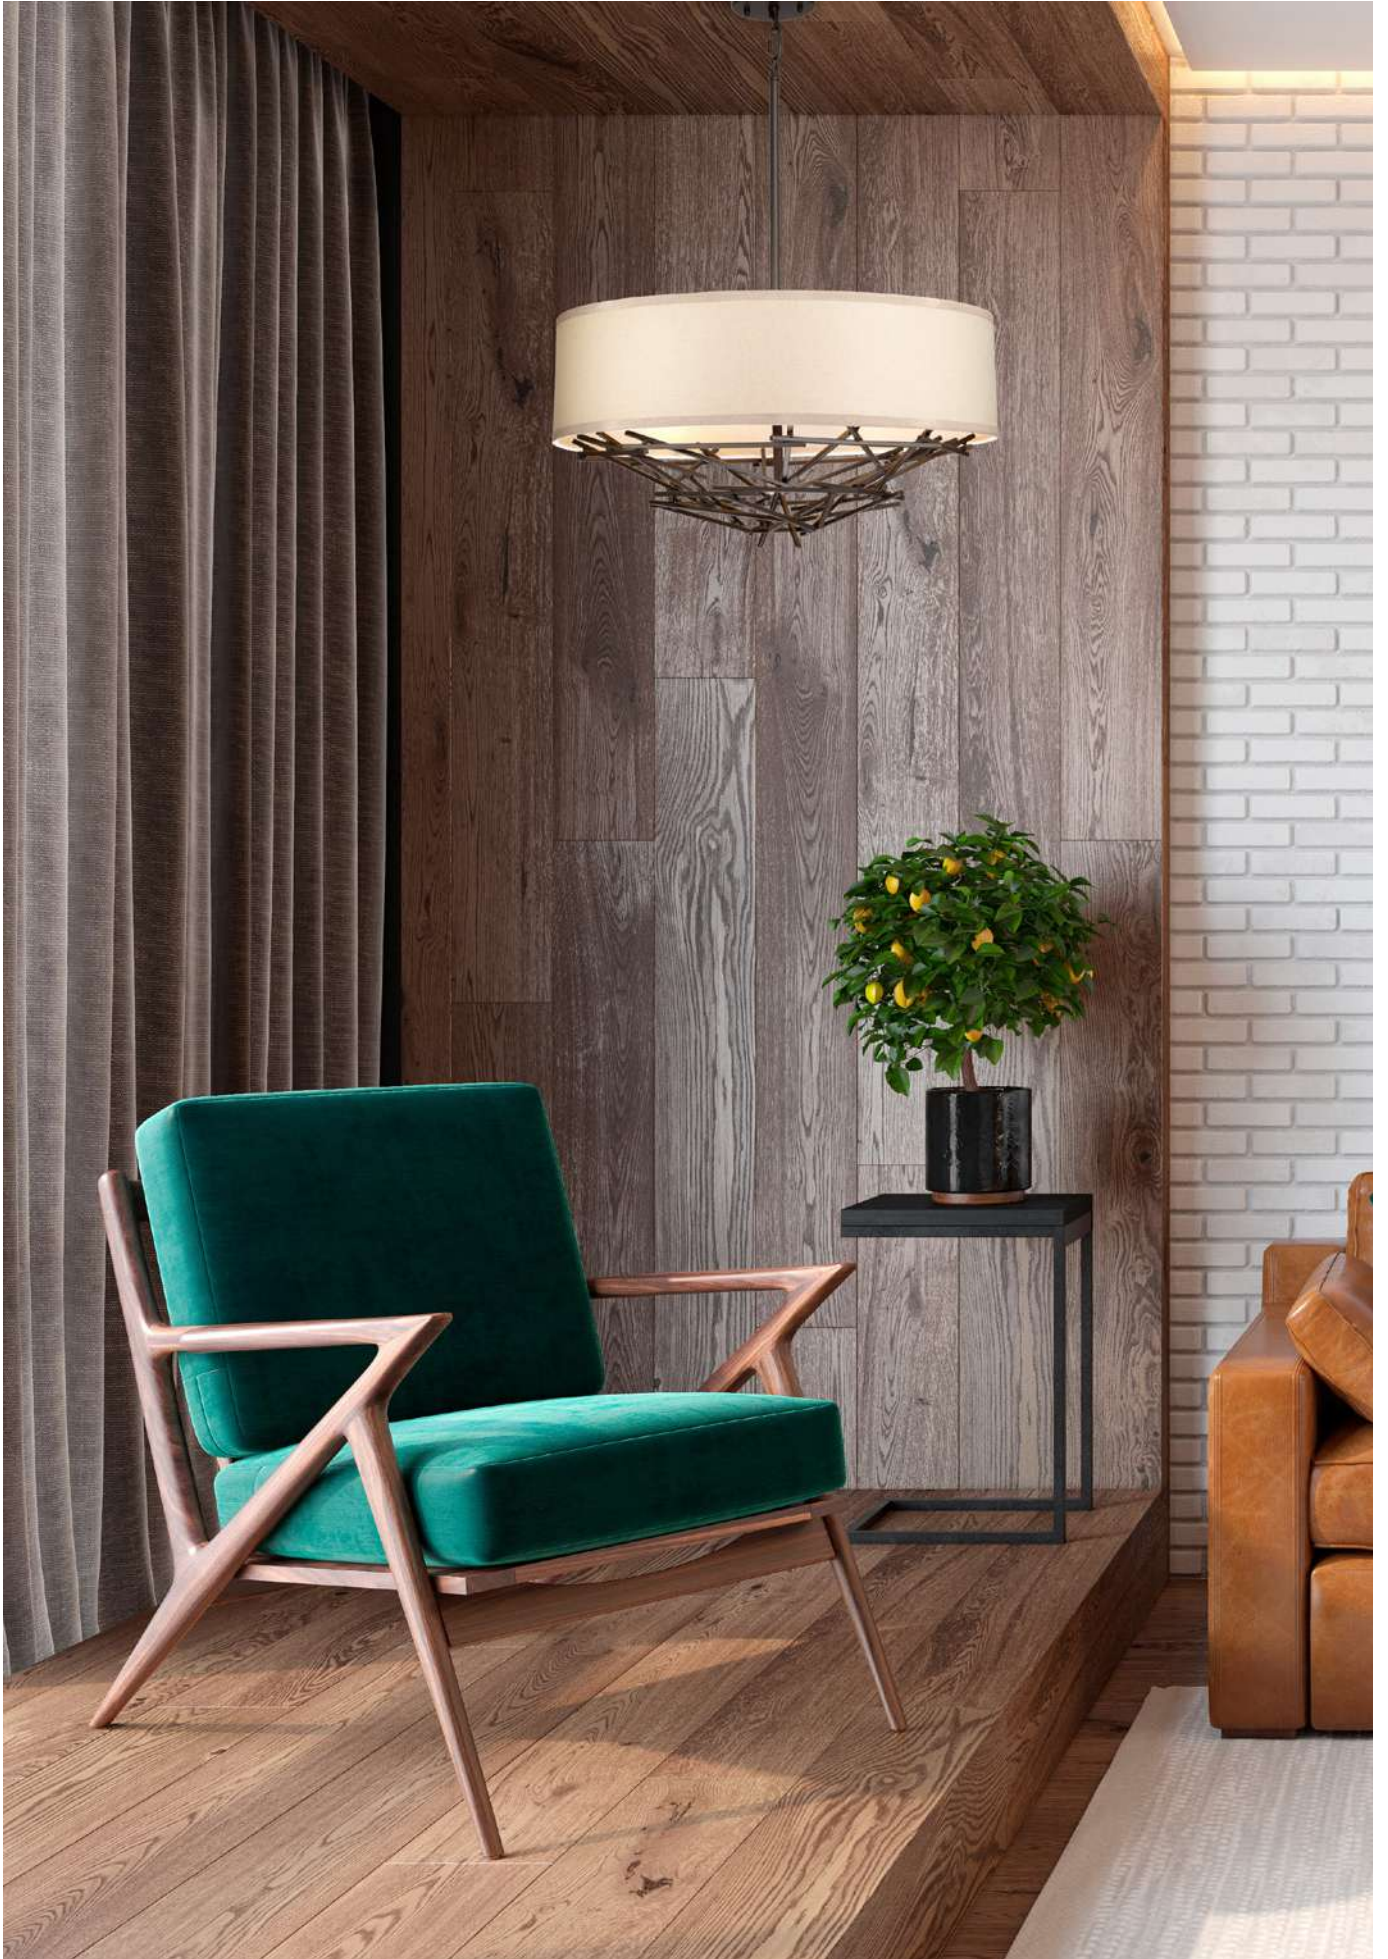

Model shown: TAIKO-4P