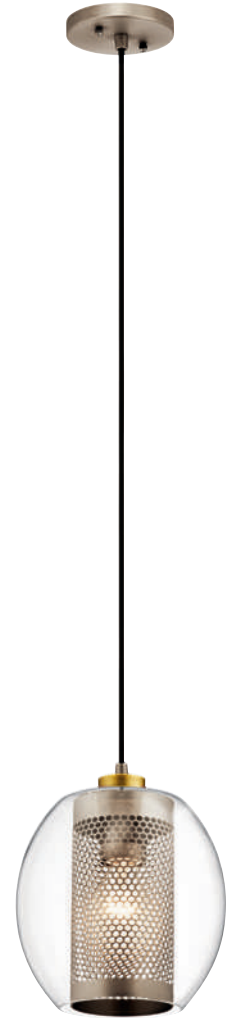

Materials: Steel
Finish: Brushed Brass

PL1-10-BB

PL1-20-BB

SEE FULL PICTURE LIGHT RANGE **ON-LINE**

Code	Description	Height	Width/Dia.	Proj.	Finish	Max. Wattage
PL1-10-BB	1lt Picture Light	135mm	190mm	200mm	Brushed Brass	1 x E14 40W
PL1-20-BB	2lt Picture Light	135mm	360mm	200mm	Brushed Brass	2 x E14 40W

ASHER

Materials: Steel, Glass
Finish: Antique Pewter

KICHLER

KL-ASHER-MP-AP

Code	Description	Height	Width/Dia.	Proj.	Min. Drop	Max. Drop	Finish	Max. Wattage
KL-ASHER-MP-AP	1lt Mini Pendant	298mm	216mm	216mm	336mm	3079mm*1	Antique Pewter	1 x E27 60W